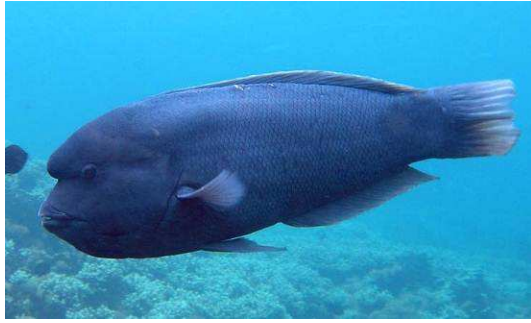

Female

Diamond wrasse,
Anampses caeruleopunctatus, Aca

Juvenile

Double Header Wrasse
Coris bulbifrons

Adult, Lord Howe Is

Double Header Wrasse
Coris bulbifrons

Juvenile, Cabbage Tree Is

Dusky Wrasse
Halichoeres marginatus