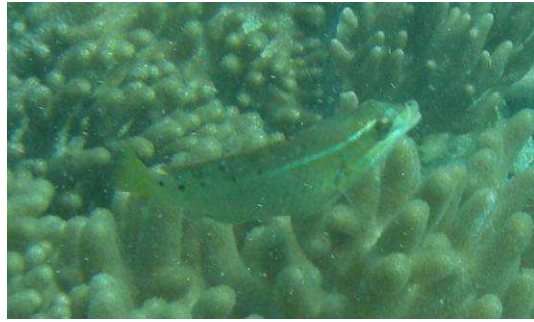

Adult

Adolescent

Green moon wrasse,
Thalassoma lutescens, Tlut

Adolescent

Juvenile

Gunthers wrasse,
Pseudolabrus guntheri, Pgu

Male

Female

Gunthers wrasse,
Pseudolabrus guntheri, Pgu

Female

Juvenile

King wrasse,
Coris sandageri, Csa

Juvenile

King wrasse,
Coris sandageri, Csa

Adult, photo Jervis Bay

Long green wrasse,
Pseudojulioides elongatus, Pelo