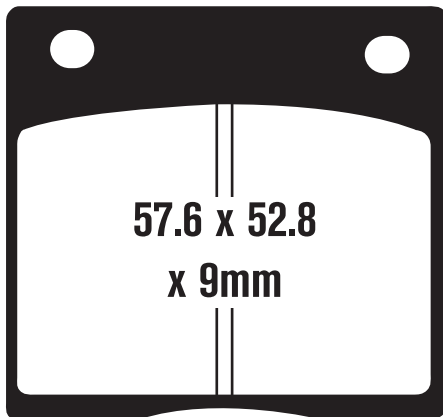

FA36

Competitor X Ref

SBS	Vesrah	Ferodo
512	VD306	FDB151R

Equivalents OE#

43050 010	69101 45840	69130 45021
43050 1013	69130 34220	69130 45030
43082 1059	69130 34240	69130 45100
69100 34860	69130 45000	69130 45101
69100 34870	69130 45001	69130 45990
69101 45810	69130 45010	8009001
69101 45820	69130 45011	
69101 45830	69130 45020	

Dealer Stocking Recommendation

Single/Pair	Popularity #	Rec Stocking Level
1	K6 S2	8

KAWASAKI ROAD BIKE

KZ 650 C3 (from F/no 023101)	-79	R
KZ 650 D1/D1A/D2 'SR Series'	78-79	R
KZ 1000 A1/A2/A2A	77-78	R
KZ 1000 A3/A3A/A4	79-80	R
KZ 1000 B3/B4 'Ltd'	79-80	R
KZ 1000 C1/C1A 'Police Series'	78	R
KZ 1000 C2/C3/C4	79-81	R
KZ 1000 D1/D3 (Z1-R Series)	78-80	R
KZ 1000 E1/E2 ST & Shaft	79-80	R
KZ 1000 G1 'Classic'	80	R
KZ 1300 A1/A2/A3/A4	79-82	R
KZ 1300 B2 'Touring'	80	R

GMA AFTERMARKET CALIPER

2 Piston Rear (large) caliper model A (CCI #09-997)

SUZUKI ROAD BIKE

XN 85 D (673cc)	83	R
GS 550 C/N/EC/EN/ET	77-80	R
GS 550 MZ	82	R
GS 550 LT/LX	80-81	R
GS 550 TX	81	R
GS 650 EX/EZ	81-82	R

SUZUKI ROAD BIKE Contd.

GS 650 GX/GZ/GD	81-83	R
GS 650 GLX/GLZ/GLD	81-83	R
GS 650 MD	83	R
GS 700 EF/ESF	85	R
GS 750 B/C/N/EC/EN/LN (8 valve)	77-79	R
GS 750 ET/EX/EZ (16 Valve)	80-82	R
GS 750 LT/LX (16 Valve)	80-81	R
GS 750 ED/ESD	83	R
GS 750 SD	83	R
GS 850 GN/GT/GX/GLT/GLX/GLZ/GZ/GLD/GD	79-83	R
GS 1000 C/N/EC/CN/SN/LN	78-79	R
GS 1000 ET/ST/SZ	80-82	R
GS 1000 GT/GX	80-81	R
GS 1000 GLT/GLX	80-81	R
GS 1000 ET/EX/EZ/ED/ESD	80-83	R
GS 1100 LT	80	R
GS 1100 GZ/GD	82-83	R
GS 1100 GLZ/GLD	82-83	R
GS 1100 GKZ/GK2/GKD	82-83	R
GS 1100 SD	83	R
GV 1200 GLF/GLF2/ GLG"Madura"	85-86	R

STD	FA36	Black - Touring - Road
OPTIONS	FA36V	V-Pad - Semi Sintered Pad