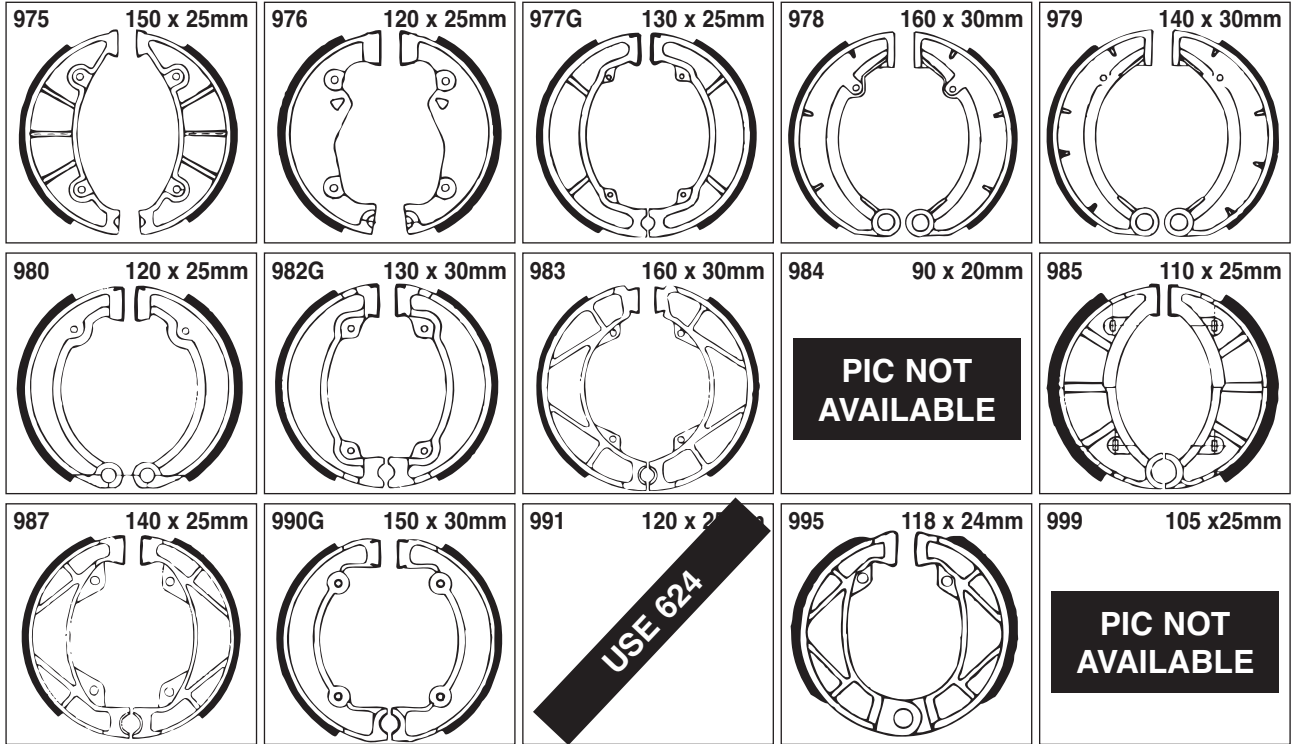

BRAKE SHOE ILLUSTRATIONS