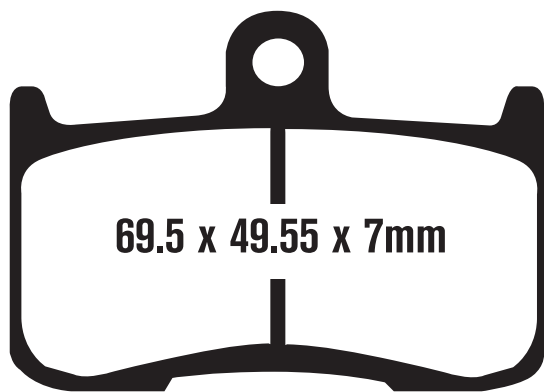

FA347

69.5 x 49.55 x 7mm

Equivalents OE#	
43082 1290	59100 23830
43082 0002	59100 23840
2203670	2204196

Competitor X Ref	SBS	Vesrah	Ferodo
	782	VD443	FDB2158

Dealer Stocking Recommendation

Single/Pair	Popularity #	Rec Stocking Level
2	N/A	2

STD	FA347HH	Sintered HH Road
OPTION	EPFA347HH	Sintered HH Trackday & Road
OPTION	GPFA347HH	Full Race HH Sintered

HONDA		
RS 125 (Radial caliper)	04-07	F
KAWASAKI		
ZX9R (ZX 900 F1/F2)	02-03	F
Z 1000 (ZR 1000 A1/A2/A3)	03-05	F
Z 1000 (ZR 1000 A6F)	06	F
MORIWAKI/HONDA		
MD 250 H		F
MD 250 S	08-11	F
SUZUKI STREET		
GSX 1300 BKAK8/K9 B-King ABS	08-09	F
GSX 1300 BKK8/K9 B-King	08-09	F
YAMAHA RACING		
TZ 250 (Radial Calipers)	02-10	F
TRIUMPH		
Speed Triple R (Radial caliper 1050cc)	05-11	F
Street Triple R 675 (Radial caliper)	09-13	F
Daytona 675	06-08	F
Tiger (1050cc)	07-12	F
Tiger 1050 SE/ABS	11-13	F
VICTORY		
Vegas	08-12	F
Vegas Low	08-09	F
Vegas Jackpot	08-12	F
Hammer	08-11	F
Hammer S	08-12	F
Highball	12	F
Kingpin	08-12	F
Kingpin Tour	08-09	F
Kingpin 8-Ball	08-11	F
Kingpin-Low	09	F
Vegas 8-Ball	08-12	F
Cory Ness Jackpot	08-11	F
Cory Ness Victory Cross Country	11-12	F
Cross Country	10-12	F
Cross Country Tour	12	F
Cross Roads	10-12	F
Hammer 8 Ball	10-12	F
Jackpot	10-11	F
Zach Ness Vegas	11-12	F
Hard Ball (Spoke Wheel)	12-13	F