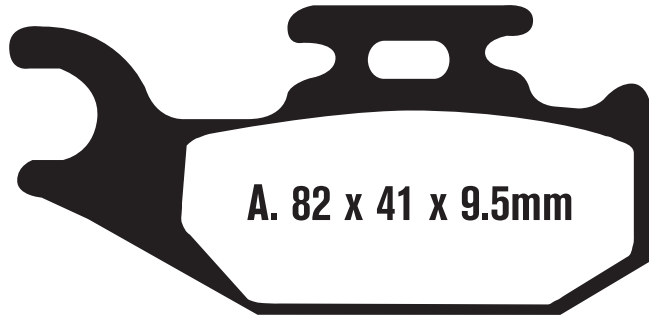

FA317

A. 82 x 41 x 9.5mm