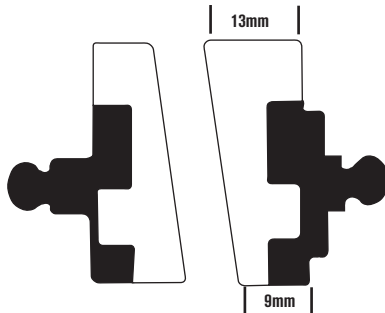

FA22

NOTE:
1 PAD LEFT HAND
1 PAD RIGHT HAND
TAPERED FINISH
71.8 x 35mm

BMW

R 60/7	76-80	F	R 90/6	73-76	F
R 60 TIC	78-82	F	R 100	76-77	F
R 75/6, 75/7	73-79	F	R 100/7T	77-09/80	F
R 80	77-84	F	R 100 S	76-08/80	F
R 80 TIC	78-08/80	F	R 100 RS	76-09/80	F
R 90 S	73-76	F	R 100 RT	78-09/80	F

Competitor X Ref

SBS	Vesrah	Ferodo
520	VD910	FDB155

Equivalents OE#

34 11 2 301 358	34 11 2 301 355	34 11 2 301 356

STD	FA22	Black - Touring - Road
OPTIONS	FA22V	V-Pad - Semi Sintered Pad

Dealer Stocking Recommendation

Single/Pair	Popularity #	Rec Stocking Level
2	-	2