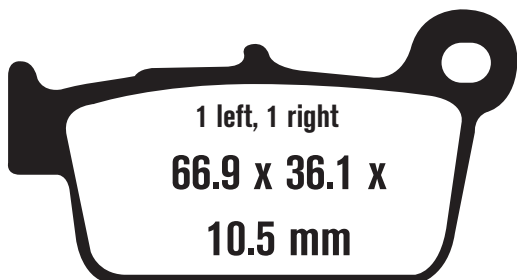

FA367 FA367/2

1 left, 1 right
66.9 x 36.1 x
10.5 mm

FA367

KAWASAKI DIRT
KX 250 N1/N2 (KX 250 F) 04-05 R
KX 250 F (T6F/T7F/T8F) 06-08 R
KX 250 F (W9F/XAFB/YBF/YCF/ZDF) (4T) 09-13 R
KX 450 F (D6F/D7F/D8F) 06-08 R
KX 450 F (E9F/EAF/EBF/FCF/FDF) 09-13 R
KLX 450 R (A8F/A9F/AAF/ABF/ACF) 08-12 R
SUZUKI DIRT
RM-Z 250 K4/K5/K6/K7/K8/K9/L0/L1/L2/L3 04-13 R
RM-Z 450 K5/K6/K7/ZK7/K8/K9/L0/L1/L2/L3 05-13 R
YAMAHA DIRT
YZ 125 R/S/TN/W/X/Y/Z/A/B/D (2T) 03-13 R
YZ 250 R/S/TN/W/X/Y/Z/A/B/D (2T) 03-13 R
YZ 250 FR/FS/FT/FV/FW/FX/FY/FZ/FA/FB (4T) 03-13 R
WR 250 FR/FS/FT/FV/FW/FX/FY/FZ/FA/FB/FD (4T) 03-13 R
WR 250 XX/XY/XZ (Supernotard) 08-11 R
WR 250 RX/RY/RZ/RA/RB/RD 08-13 R
YZ 450 FR/FS/FT/FV/FW/FX/FY/FZ/FA/FB/FD 03-13 R
WR 450 FR/FS/FT/FV/FW/FX/FY/FZ/FA/FB/FD 03-13 R

APRILIA DIRT
RVX 450/550 06-12 R
MXV 4.5 09-12 R
SVX 4.5/5.5 (450/550) (Radial mount caliper) 06-12 R

BETA DIRT
RR 250 4T 05-08 R
RR 350 11-12 R
RS 350 Dual Sport 11-12 R
RR 400 4T 05-11 R
RS 400 Dual Sport (4T) 08-11 R
SM 400 Supermoto (4T) 10-11 R
RR 450 4T 05-11 R
RS 450 Dual Sport (4T) 08-12 R
SM 450 Supermoto (4T) 10-11 R
RS 520 Dual Sport (4T) 08-11 R
SM 520 Supermoto (4T) 10-11 R
RR 525 4T 05-09 R

GAS-GAS DIRT
EC 125 (All models/2T) 10-12 R
EC 200/250/300 (All models/2T) 10-12 R

SHERCO DIRT
2.5i Enduro 05-12 R
4.5i Enduro 05-12 R
4.5 Supermoto 04-07 R
4.5i Supermoto 08-12 R
5.1i Enduro 05-12 R

TM
MX 85 KR (2T) 05-08 R
EN 125 (2T) 05-08 R
SMR 125 (2T) 05-08 R
MX 144 (2T) 07-08 R
EN 250 (2T) 05-08 R
EN 250 F-ES (4T) 05-08 R
MX 250/300 (2T) 05-08 R
MX 250 F (4T) 05-07 R
EN 300 (2T) 05-08 R
EN 450 F-ES (4T) 05-08 R
MX 450 F 05-08 R
SMR 450 F ES (4T) 05-08 R
SMX 450 F Competition (4T) 05-08 R
EN 530 F-ES (4T) 05-08 R
MX 530 F (4T) 05-08 R
SMX 530 F Competition 05-08 R
SMR 530 F ES (4T) 05-08 R

FA367/2

BETA
RR 350 3T Enduro 11 R
RR 400 T Enduro 12 R
RR 450 4T Enduro 12 R
RR 525 4T Enduro 05-09 R

Competitor X Ref

SBS 790	Vesrah VD271	Ferodo FDB2162

Equivalents OE#

5UN W0046 00	69100 35810	43082 0048
5UN W0046 50	69100 28820	25 25362
K4308 20006	43082 0006	BE 675 002509
69096 05	225362000	43082 0107

Dealer Stocking Recommendation

Single/Pair	Popularity #	Rec Stocking Level
1	N/A	4

STD	FA367X	Red - Off Road
STD	FA367/2X	Red - Off Road
OPTION	FA367R	Sintered Off Road Utility
OPTION	FA367/2R	Sintered Off Road Utility
OPTION	MXS367	Sintered Off Road Race
OPTION	EPFA367HH	Sintered Off Road Race