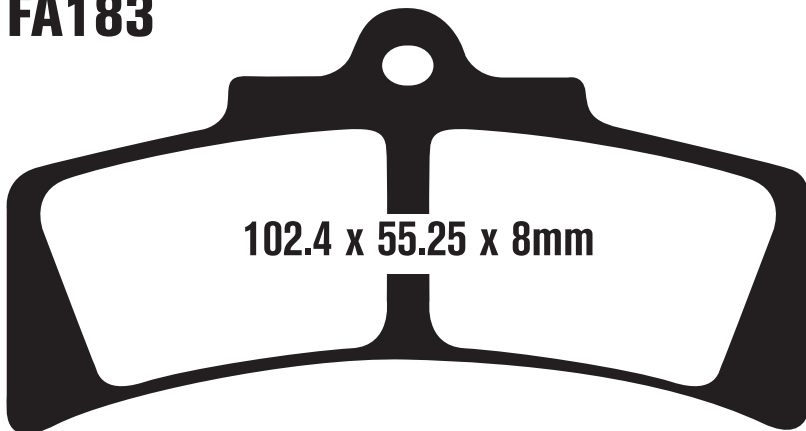

FA183

PVM AFTERMARKET CALIPER

6 Piston (old large design)

Competitor X Ref

SBS	Vesrah	Ferodo
694	VD161	FDB892

Dealer Stocking Recommendation

Single/Pair	Popularity #	Rec Stocking Level
1	-	1

STD	GFA183HH	Sintered HH Trackday & Road