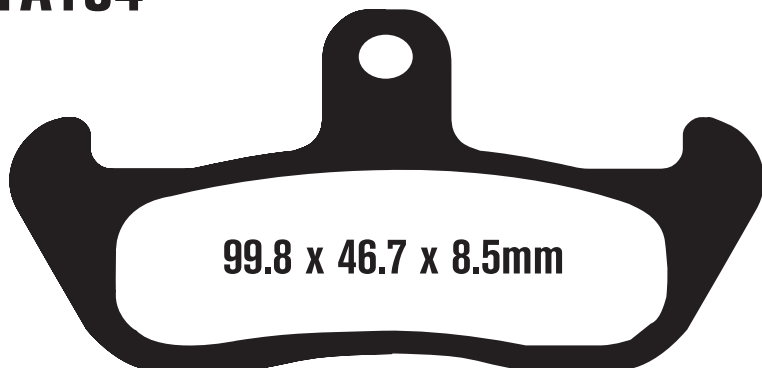

Rec Stocking Level

1

FA134

99.8 x 46.7 x 8.5mm

CAGIVA

WMX 125/250

87-91

F