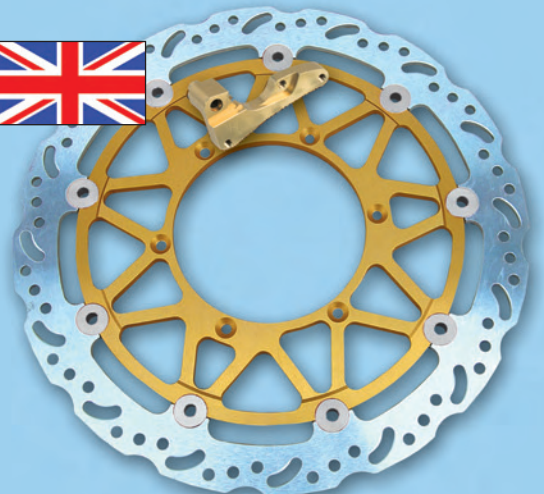

EBC Supermotard Contour Rotor Kit

320mm rotor upgrade kits complete with relocation bracket. To order prefix with SM, example SM6037C. Most models now made with contoured profile.

British Made