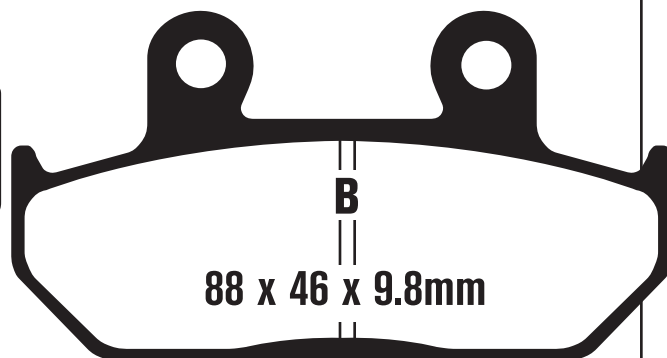

88 x 46 x 9.8mm

YAMAHA DIRT BIKE

XT 600 EA/EB/ED/EDC/
EE/EEC/EF/EFC/EG/EGC 90-95 F

Equivalents OE#
3YF W0045 00
3TB W0045 00

Competitor X Ref	SBS	Vesrah	Ferodo
	650	VD252	FDB737

STD	FA172X	Red - Off Road
OPTIONS	FA172R	Sintered Off Road Utility

Dealer Stocking Recommendation	Single/Pair	Popularity #	Rec Stocking Level
	1	-	1