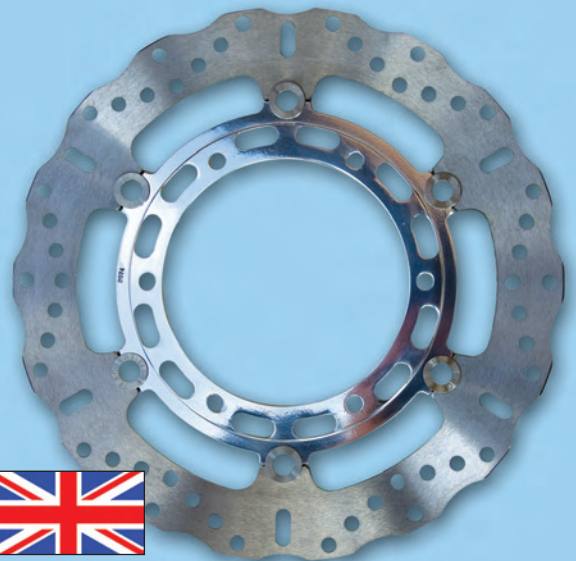

British Made 

Custom Rotors for Naked Bikes

Universal for left and right with stainless steel rotor blade and polished and heat lacquered alloy center hubs. Part number example MD3058CC, add letters CC to denote this series.

New for 2013

New Vee-Rotors™

See page 449 for more details.

British Made 

British Made 

AMERICAN MOTORCYCLE PAD OPTIONS

Organic Pads

- Superb brake feel and modulation
 - Super quiet in operation
 - Made in the UK

Organic pads have always been extremely popular amongst big twin and cruiser bike users, especially those using custom brake rotors due to the reduced dusting and reduced rotor galling that organic pads deliver. These quality pads 100% made in the UK have been a world market number one seller in their category with over 35 million sets sold worldwide.

How to select your pads

Select part number from application pages E.g. **FA400**

Semi-Sintered Pads

- 30% copper content extends life
 - Super quiet in operation
 - Made in the UK

Combining the very best features of organic pads with the lifetime of a sintered pad, these part sintered 30% copper content organic pads extend lifetime considerably over organics or any other semi metallic pads significantly. On a scale of 1-10, a semi-metallic pad would last 10,000 miles, the semi-sintered pad would last 25,000 and a sintered pad probably 30,000 miles.