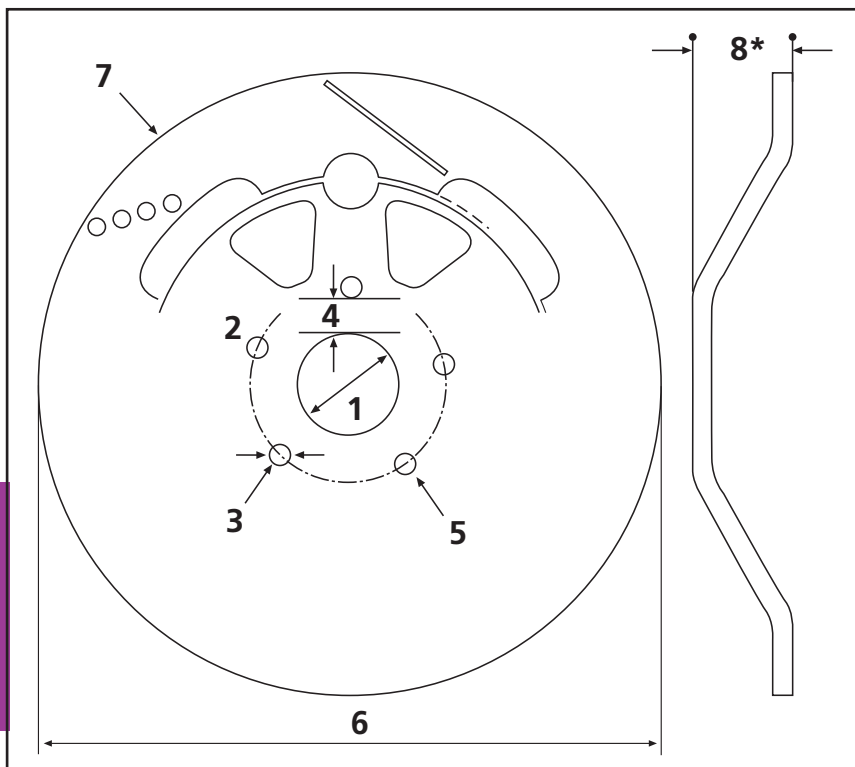

Name: _____

Phone # _____

Address: _____

Bike Details: _____

Wheel Details: _____

No of Discs needed:	FRONT LEFT	
	FRONT RIGHT	
	REAR	

• DIMENSIONS OF DISC •

1	Bore Dia in mm	
2	No Holes in Hub	
3	Dia of Hub Holes in mm	
4	To determine PCD of Holes measure wall section only. <small>(From inside bolt hole to inside carrier bore)</small>	
5	Hole type i.e. plain /countersunk /counterbored	
6	Dia of Disc in mm	
7	Thickness of Disc in mm	
8	Offset in mm	
RACE USE		
STREET USE		