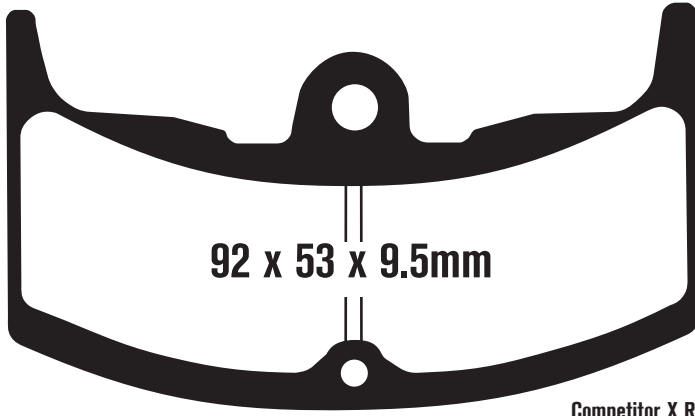

FA80/2

92 x 53 x 9.5mm

HONDA ROAD BIKE

VTR 250 Intceptor

88-89 F

Equivalents OE#

45105 MA6 004
45105 MA6 007

Competitor X Ref

SBS	Vesrah	Ferodo
571	VD129	FDB310/R

Dealer Stocking Recommendation

Single/Pair	Popularity #	Rec Stocking Level
1	-	1

STD FA80/2 Black - Touring - Road