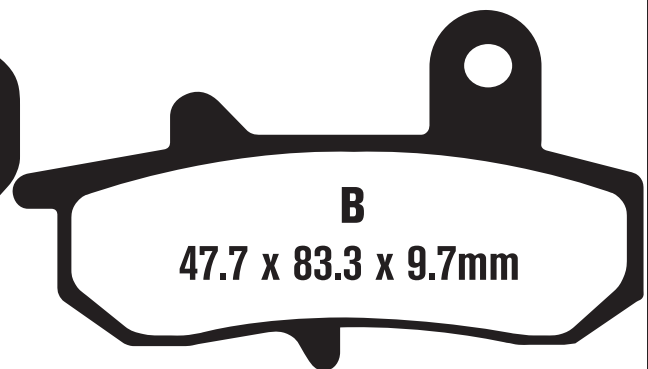

Equivalents OE#

N/A

STD	FA156X	Black - Off Road
-----	--------	------------------

Dealer Stocking Recommendation

Single/Pair	Popularity #	Rec Stocking Level
1	-	1

FA157

SUZUKI DIRT BIKE
DR 650SL/SM/SN/SP/SER/SES 90-95 R