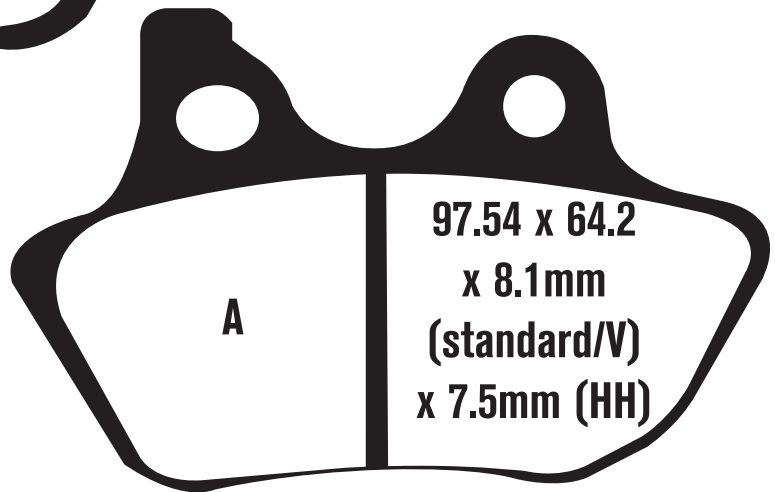

SEE MAIN APPLICATION PAGES FOR FITMENTS

Competitor X Ref	SBS	Vesrah	Ferodo
	826	-	-

Equivalents OE#		
	44082 00C	44442-00
	44082 00D	44442-00A
	44082 00B	

STD	FA400	Black - Road
OPTION	FA400HH	Sintered HH - Road
OPTION	FA400V	V-Pad - Semi Sintered Pad
OPTION	FA400VLD	Chrome Backed V-Pad

Dealer Stocking Recommendation

Single/Pair	Popularity #	Rec Stocking Level
1	N/A	4