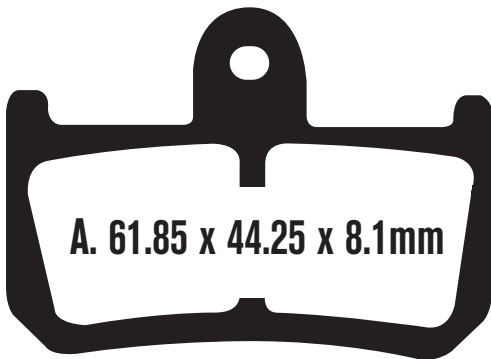

FA442/4

YAMAHA STREET

YZF-R1 (6 piston caliper)

07-13 F

VMX 1700 V-Max

(6 piston radial caliper)

09-13 F

Equivalents OE#

4C8 W0045 00
17 A225 40

Competitor X Ref

SBS	Vesrah	Ferodo
839	-	-

STD	FA442/4	Black Road - Supplied at 9.00mm thickness
OPTION	FA442/4HH	Sintered HH Road
OPTION	EPFA442/4HH	Sintered HH Trackday & Road
OPTION	GPFA442/4HH	Full Race HH Sintered

Dealer Stocking Recommendation

Single/Pair	Popularity #	Rec Stocking Level
2	-	2