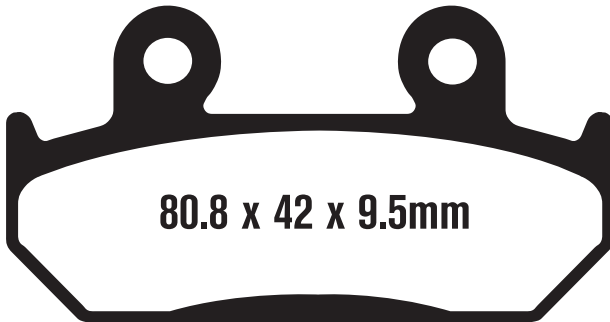

FA203

HONDA ROAD

CBR 600 F2   91-94   F

OPTIONS	STD FA203	Black - Touring - Road
	FA203HH	Sintered HH Superbike - Road
	EPFA203HH	Sintered HH Sport - Race

**Dealer Stocking
Recommendation**

<u>Competitor X Ref</u>		
<u>SBS</u>	<u>Vesrah</u>	<u>Ferodo</u>
593	VD142	FDB462
<u>Single/Pair</u>	<u>Popularity #</u>	<u>Rec Stocking Level</u>
2	H11	4

Equivalents OE#

45105 MV1 008
45105 MV8 405