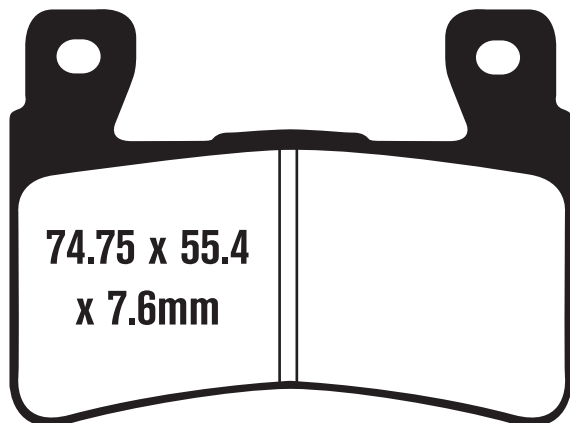

FA296

74.75 x 55.4
x 7.6mm

HONDA ROAD BIKE

CBR 600 F4/F4i Sport	99-06	F
CBR 600 RR	03-04	F

HARLEY DAVIDSON

XR 1200	08-10	F
XR 1200 X	10-12	F

HYOSUNG STREET

ST7 Custom	10-11	F

KAWASAKI STREET

ZX6R (ZX 636 EDF) 636cc/Non ABS	13	F
ZX6R (ZX 636 FDF) 636cc/ABS	13	F

Equivalents OE#

06455 MBW 006
59330 HPP 700
43082 0131

Competitor X Ref

SBS	Vesrah	Ferodo
734	VD166	FDB2079

Dealer Stocking Recommendation

Single/Pair	Popularity #	Rec Stocking Level
2	N/A	4

STD	FA296HH	Sintered HH Sport Road
OPTIONS	EPFA296HH	Sintered HH Trackday & Road
OPTIONS	GPFA296HH	Full Race HH Sintered