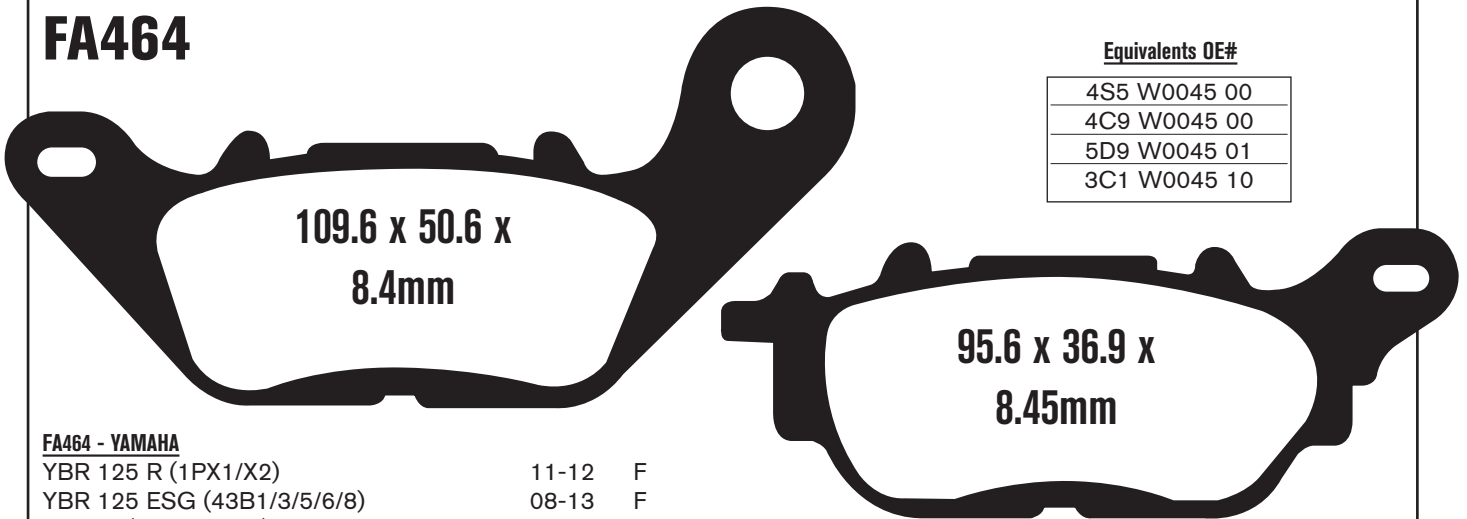

FA464

Equivalents OE#

4S5 W0045 00
4C9 W0045 00
5D9 W0045 01
3C1 W0045 10

FA464 - YAMAHA

YBR 125 R (1PX1/X2)	11-12	F
YBR 125 ESG (43B1/3/5/6/8)	08-13	F
FZ 150 (3C12/3C11)	07-08	F
YZF-R15 (150cc) (54C2/3/6-2PB1)	10-13	F
YBR 250 (41S2/3)	10-12	F

SFA464 - YAMAHA

T 110 C (40B4/7)	11-13	F
T 110 (40B3)	10	F
AF 115 S Fino (2BN1/2)	12	F
XA 125 Cygnus (2BK1)	12	F

Competitor X Ref

SBS	Vesrah	Ferodo
858	VD282	-

STD FA464 Black - Touring - Road
STD SFA464 Black - Scooter