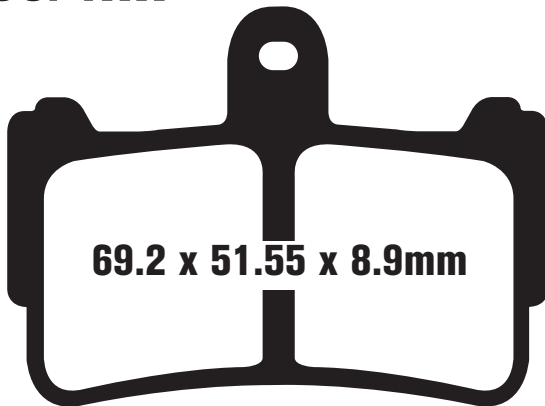

69.2 x 51.55 x 8.9mm

**A Side x 2 pieces
2 Pieces A side
Fitted to lower end of caliper
Refit original shims**

33 x 51.55 x 8.9mm

**B1 Side
x 1 piece
Fitted to top
inside of
caliper**

**B2 Side
x 1 piece
Fitted to top
outside of
caliper**