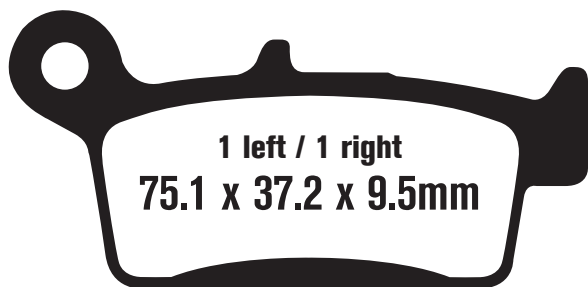

SFA233

1 left / 1 right
75.1 x 37.2 x 9.5mm

STD	SFA233	Black - Scooter - Road

Dealer Stocking Recommendation

Single/Pair	Popularity #	Rec Stocking Level

KYMGCO

Cobra Racer 50 (SF10AG)
ZX 50

00-04 F
02-05 F

Equivalents OE#

45105 KCX E050

Competitor X Ref

SBS	Vesrah	Ferodo
N/A	N/A	FDB672