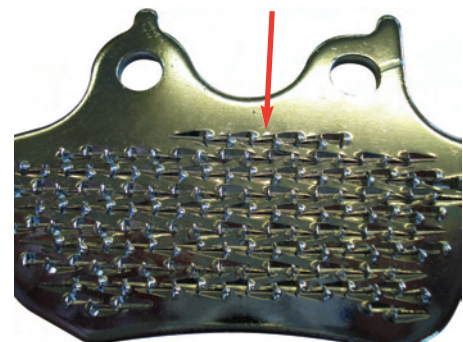

STANDARD PAD NO	CHROME BACKED NO.
FA216/3V	FA216/3VLD
FA400V	FA400VLD
FA409V	FA409VLD
FA434V	FA434VLD
FA457V	FA457VLD
FA458V	FA458VLD

How to order - select the correct pad for your application and suffix with VLD. Please note only the above references available for 2013.