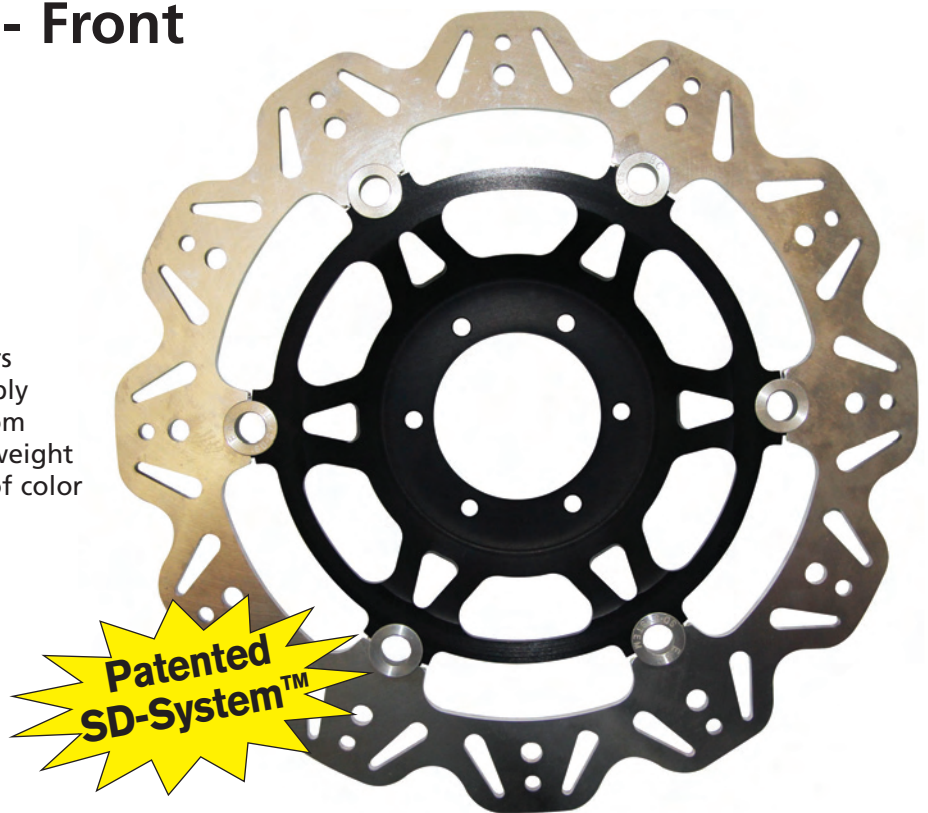

EBC Vee-Rotors™ - Front

- Fully floating design
- Lightest weight rotor profile
- Features patented SD system hardware
- Black hubs as standard
- Color options - see page 450

In line with the ongoing trend for riders to customize machines rather than simply replace parts, the new Vee-Rotors™ from EBC Brakes offer an exciting new lightweight rotor program with an exciting range of color options. The standard offering of hub color is BLACK.