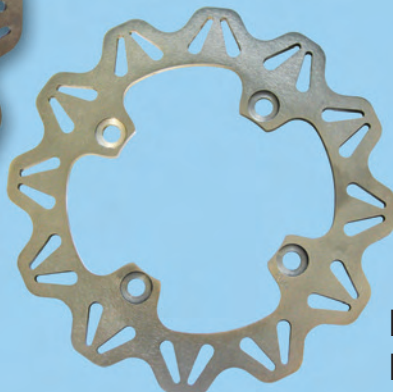

New Vee-Rotors™

See page 449 for more details.