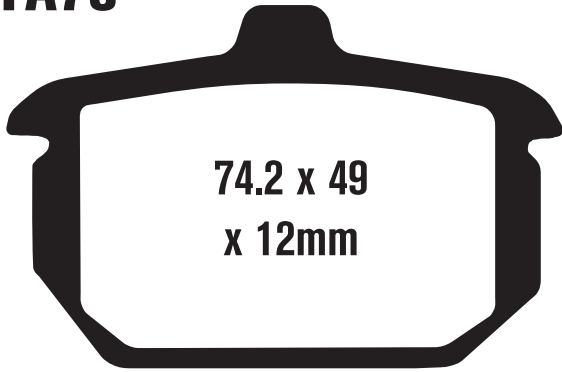

FA78

**74.2 x 49
x 12mm**

**NOW INCLUDES SHIMS
REF SHFA78**

HARLEY DAVIDSON

FXST, FXSTB, FXSTC, FXSTS, FLST, FLSTC, FLSTF, FLSTS, FLSTN	84- Early 87	R
FX, FXE, FXEF, FXWG, FXS	84-86	R
FXWG, FXSB	83	R
XL, XLH, XLCH, XLS, XLX	82- Early 87	R
FXD, FXDL, FXDWG, FXR, FXRS, FXRT, FXRD, FXLR	82- Early 87	R

Equivalents OE#

44209 82
44209 82A

Competitor X Ref

SBS 549	Vesrah VD918	Ferodo FDB335/R

STD	FA78	Black - Touring - Road
OPTIONS	FA78HH	Sintered HH Superbike - Road
	FA78V	V-Pad - Semi Sintered Pad

**Dealer Stocking
Recommendation**

Single/Pair 1	Popularity # HD6	Rec Stocking Level 2