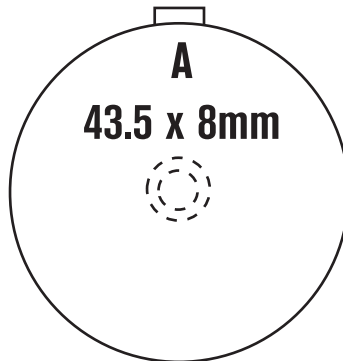

FA56

LIFAN

LF 200 GY-S	05-08	F