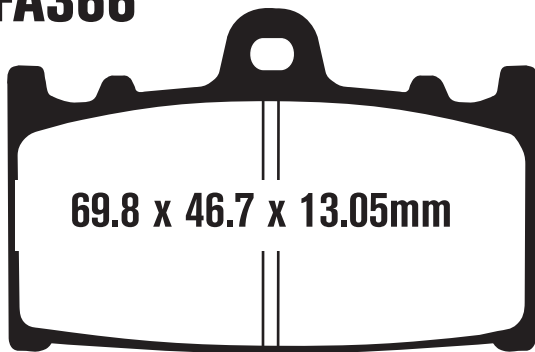

FA366

69.8 x 46.7 x 13.05mm

SUZUKI

VL 1500 K2/K3/K4 Intruder LC 02-04 R
VL 1500 K5/TK5/K6/TK6/K7/TK7
/K8/TK8/K9/TK9/L0 (C90/C90T) 05-10 R

Equivalents OE#

69100 10820
69100 10850

Competitor X Ref

SBS 789	Vesrah VD344/4	Ferodo FDB2163

Dealer Stocking Recommendation

Single/Pair	Popularity #	Rec Stocking Level
1	N/A	1

STD	FA366	Red - Touring - Road
OPTIONS	FA366HH	Sintered HH Superbike - Road
OPTIONS	FA366V	V-Pad - Semi Sintered Pad