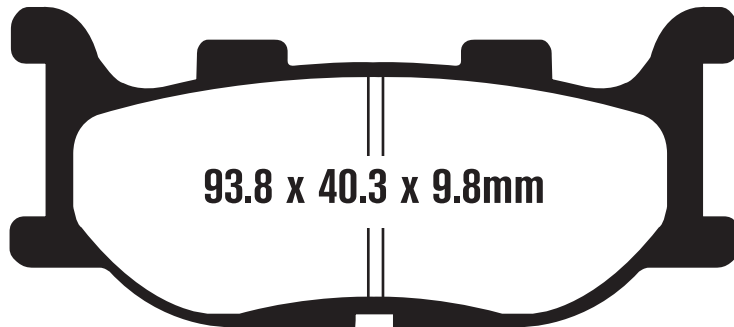

FA199

93.8 x 40.3 x 9.8mm

YAMAHA ROAD

XV 250 Virago All models	95-07	F
XV 250 V-Star	08-13	F
FZ6	04-06	F
FZ6R (FZS6Y/Z/A/B)	09-13	F
XVS 1100 V Star Custom/V Star Classic	99-09	F
XVS 1100 V-Star Silverado	03-09	F
XVS 1100 W-M V-Star Custom Midnight	07	F
XVS 1300 V-Star 1300 Tourer	07-13	F
XVS 1300 V-Star	07-13	F
XVS 1300 V-Star Deluxe	13	F

SFA199

YAMAHA ROAD

CP 250 V/W/X Morphus	06-08	F
YP 250 Majesty (5CV1)	97	F
YP 250 Majesty (5GM2/9-5SJ2/5/9)	00-03	F
XP 500 T-Max (5VUA/15B1)	05-08	F

Equivalents OE#

4HM W0045 00	4GA W0045 00	5VX W0045 00
4EB W0045 00	1B7 W0045 00	5VU W0045 00

Competitor X Ref

SBS	Vesrah	Ferodo
691	VD260	FDB2003

STD	FA199	Black - Touring - Road
OPTIONS	FA199HH	Sintered HH Superbike - Road
OPTIONS	FA199V	V-Pad - Semi Sintered Pad
OPTIONS	SFA199	Black - Scooter - Road
OPTIONS	SFA199HH	Sintered - Scooter - Road

Dealer Stocking Recommendation

Single/Pair	Popularity #	Rec Stocking Level
1	-	1