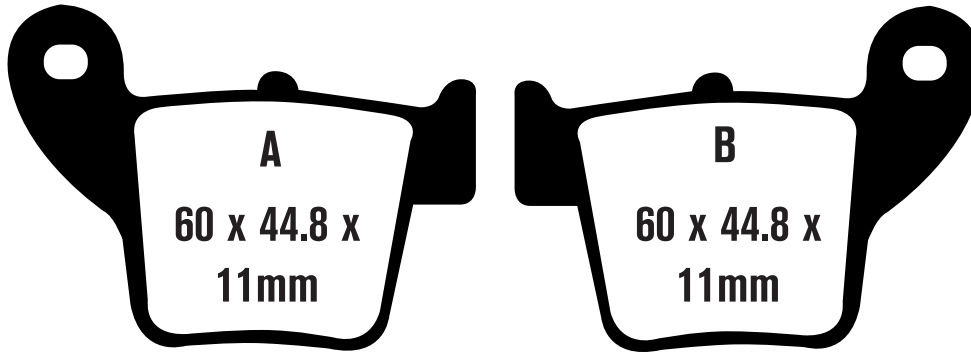

FA346

**Note - do not refit
O/E shim &
insulator**

HONDA			
CR 125 R	02-07	R	
CRF 150 R/RB	07-13	R	
CR 250 R	02-07	R	
CRF 250 R	04-13	R	
CRF 250 X	04-13	R	
CRF 450 R	02-13	R	
CRF 450 X	05-13	R	

Equivalents OE# 06435 KZ4 J41 06435 KRN 711

Competitor X Ref	SBS 777	Vesrah VD168	Ferodo FDB2139

STD	FA346X	Red - Off Road
OPTION	MXS346	Sintered Off Road Race
OPTION	FA346R	Sintered Off Road Utility
OPTION	EPFA346HH	Sintered HH Trackday & Road

Dealer Stocking Recommendation

Single/Pair 1	Popularity # N/A	Rec Stocking Level 4