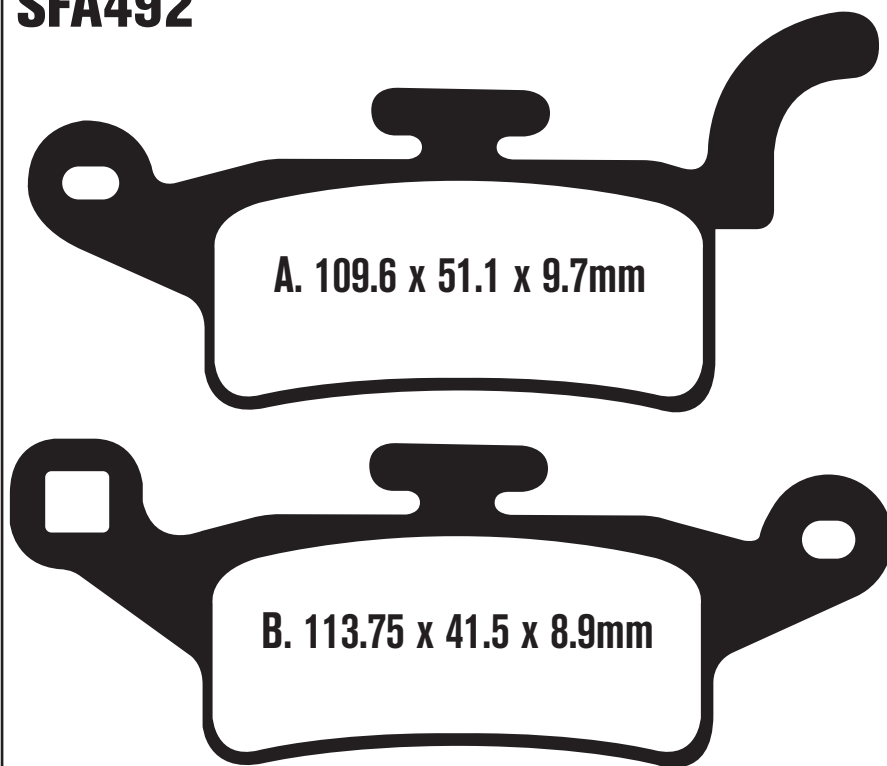

SFA492

YAMAHA

YW 125 Y/Z/A/B Zuma/D	09-13	F

Equivalents OE#

5S9 W0045 00

Competitor X Ref

SBS -	Vesrah -	Ferodo -

STD	SFA492	Black - Scooter

Dealer Stocking Recommendation

<u>Single/Pair</u> 2	<u>Popularity #</u> -	<u>Rec Stocking Level</u> 2