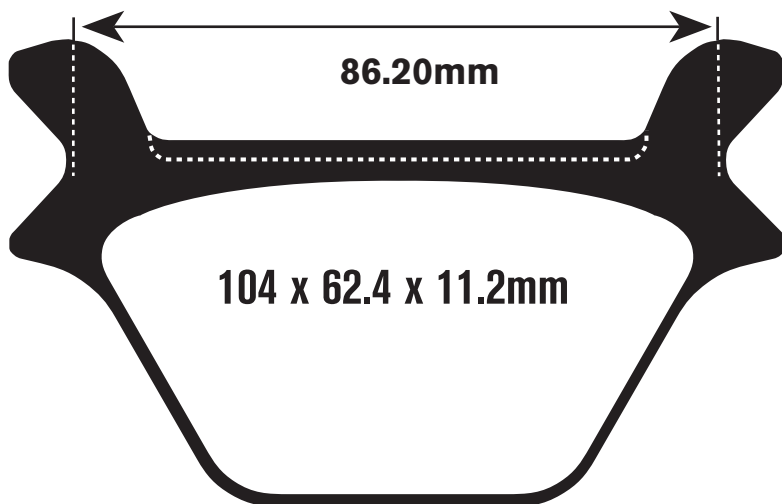

FA200

Abutment Shims (2 per set) (REF SHFA200/201)

Note: Only fit abutment shims to caliper if they have been fitted by factor from new.

HARLEY DAVIDSON

FXD/FXDL/FXDWG/FXR/FXRS/FXRT

/FXRD/FXLR

Late 87-99 R

FXST, FXSTB, FXSTC, FXSTS, FLST, FLSTC,

FLSTF, FLSTS, FLSTN

Late 87-99 R

XL/XLH/XLCH/XLS/XLX

Late 87-99 R

LYNDALL BRAKES

PAD REF 7058

Equivalents OE#

44209 87B	44213 87
44209 87C	8009004

Competitor X Ref

SBS 669	Vesrah VD957	Ferodo FDB521/2001

STD	FA200	Black- Touring - Road
OPTIONS	FA200HH	Sintered HH Superbike - Road
	FA200V	V-Pad - Semi Sintered Pad

Dealer Stocking Recommendation

<u>Single/Pair</u> 1	<u>Popularity #</u> HD1	<u>Rec Stocking Level</u> 4