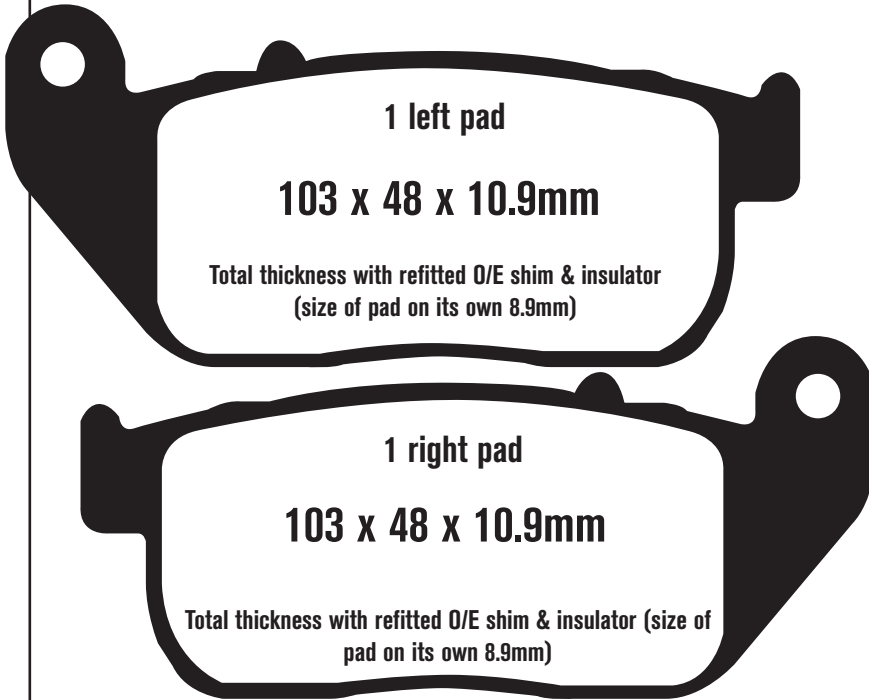

FA381

Note: When using HH version refit the original heat insulator and shim. **DO NOT** use the shim and insulator when using the standard EBC black pads.

HARLEY DAVIDSON

XL 883 Sportster Standard	04-08	F
XL 883 C Sportster Custom	04-10	F
XL 883 L "883 Low"	04-10	F
XL 883 R Sportster R	05-09	F
XL 883 R Roadster	10-13	F
XL 883 N Iron	09-12	F
XL 883 L Superlow	11-12	F
XL 1200 C Sportster Custom	04-12	F
XL 1200 L Sportster Low	07-11	F
XL 1200 N Nightster (Spoke wheel)	08-12	F
XL 1200 R Sportster Roadster	04-08	F
XL 1200 X Sportster Forty Eight	10-12	F
XL 1200 V Sportster Seventy Two	12-13	F

LYNDALL BRAKES

PAD REF 7233

Equivalents OE# 42831-04

Competitor X Ref

SBS	Vesrah	Ferodo
807	VD9009	-

Dealer Stocking Recommendation

Single/Pair	Popularity #	Rec Stocking Level
2	N/A	2

STD	FA381	Black - Road
OPTION	FA381HH	Sintered HH Road
OPTION	FA381V	V-Pad - Semi Sintered Pad