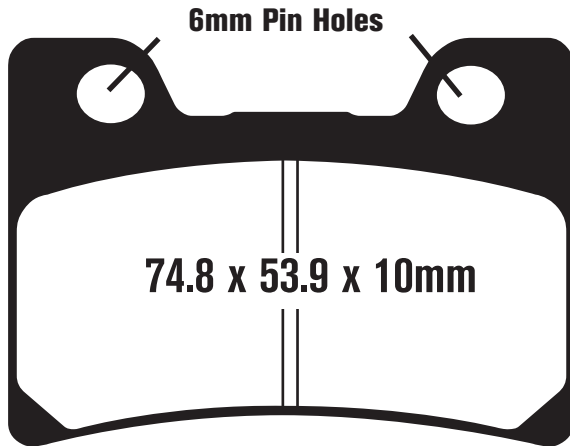

FA181 Contd.

990 Adventure (ABS Model)
990 Adventure R
990 SM-T
990 SM-R
1190 Adventure

MAICO/M-STAR

Disc models

MOTO GUZZI

1100 Brevia
Griso 1100
Quota 1100 ES
1100 Griso (1064cc) Standard Mount Caliper
1200 Griso SE (8v) (Radial caliper) 1151cc
Griso 1200 8V (1151cc)
Norge 1200 GT/2V
Norge 1200 GT 8V
Stelvio 1200 8V (Non ABS)
Stelvio 1200 8V (ABS)

SHERCO DIRT

2.5i Enduro
4.5i Enduro
4.5 Supermoto
5.1i Enduro

TM

MX Models 85/100

07-12	R	MX Models 125/250/300	02-08	F
09-12	R	MX 144 (2T)	07-08	F
09-11	R	MX 450 F	04-08	F
09-11	R	MX 530 F (4T)	04-08	F
13	R	EN 125 (2T)	01-08	F
		EN 250 (2T)	01-08	F
97-99	F	EN 250 F-ES (4T)	01-08	F
		EN 300 (2T)	01-08	F
05-12	R	EN 450 F-ES (4T)	04-08	F
05-08	R	EN 530 F-ES (4T)	04-08	F
99-01	R	VERTEMATI		
05-12	R	495	99-02	F
09-12	R	C 450/500/570 (MX)	03-04	F
09-12	R	E 450/501/570 (Enduro)	03-04	F
06-12	R	VOR		
10-12	R	MX 450/530	04	F
09-12	R	EN/EN-E 450/530	04	F
09-12	R			
		SFA181		
05-12	F	PIAGGIO		
05-12	F	X9 500	05-09	F
04-07	F			
05-12	F			
02-08	F			

STD	FA181X	Red - Off Road
	FA181R	Sintered Off Road Utility
OPTIONS	MXS181	Sintered Off Road Race
	FA181HH	Sintered HH Sport Road
	EPFA181HH	Sintered Off Road Race
	SFA181	Black - Scooter - Road
	SFA181HH	Sintered - Scooter - Road

Equivalents OE#

546 13 209 044	070044	8133516
8170074181	000306546250	GU05654630
800096934	6134 072 1A	770 13 020 000

Competitor X Ref

SBS	Vesrah	Ferodo
671	VD947	FDB2018

Dealer Stocking Recommendation

Single/Pair	Popularity #	Rec Stocking Level
1	-	1

FA182

YAMAHA ROAD BIKE

FZR 1000 EX-UP D/DC/E/EC

92-93 F

Equivalents OE#

3GM W0045 50

Competitor X Ref

SBS	Vesrah	Ferodo
665	VD257	FDB637

Dealer Stocking Recommendation

Single/Pair	Popularity #	Rec Stocking Level
2	Y30	2

STD	FA182	Black - Touring - Road
OPTIONS	FA182HH	Sintered HH Superbike - Road