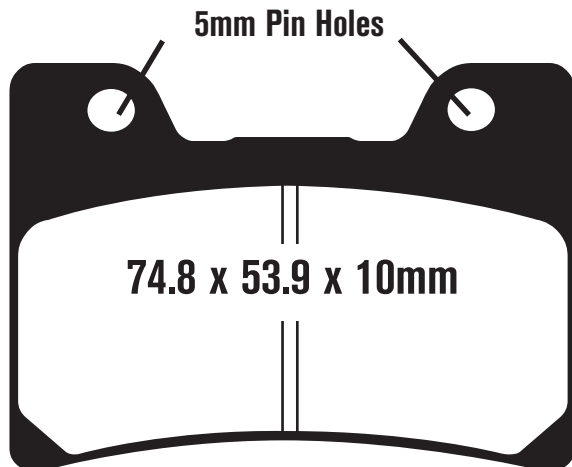

FA160

For later pad FZR 1000 92-93 with 6mm pin holes use FA182

YAMAHA DIRT BIKE

FZR 600 AC/RA/RAC/RBC/RD/RDC/ RE/REC/RF/RFC/RG/RGC/RH /RHC/RJ/RJC/RK/RKC/RL/RLC	90-99	F
YZF 600 RG/RGC/RH/RHC	95-96	F
FZR 1000 EX-UP /A/AC/B/BC	90-91	F
VMX 12 E/EC/F/FC/G/GC/H/HC/J/JC/K/KC/L/LC /M/MC/N/NC/P/C/R/RC/S/SC/T/V/W V-Max	93-07	F
FJ 1200 AD/ADC/AE/AEC	92-93	F

Competitor X Ref

SBS 645	Vesrah VD251	Ferodo FDB666

Equivalents OE#

3GM W0045 00
3GM W0045 01
3GM W0045 11

STD	FA160	Black - Touring - Sport
OPTIONS	FA160HH	Sintered HH Superbike - Road

Dealer Stocking Recommendation

Single/Pair	Popularity #	Rec Stocking Level
2	Y3	8