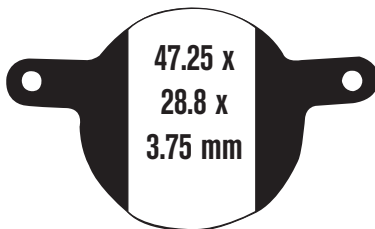

FA331

COBRA

King 50	02-03	F&R

SCORPA DIRT

4 Tricks	06-08	F & R

Competitor X Ref

SBS	Vesrah	Ferodo
-	-	-

Equivalents OE#

STD	CFA331	Black - Road

Dealer Stocking Recommendation

Single/Pair	Popularity #	Rec Stocking Level
1	N/A	1