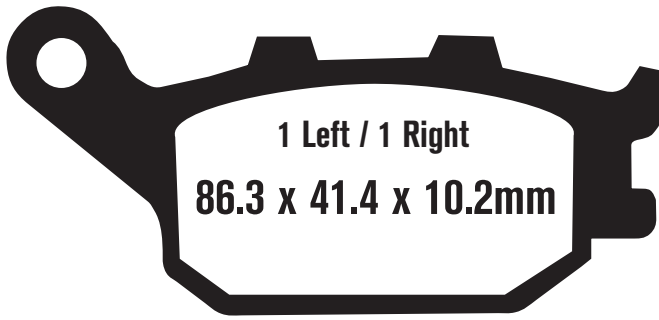

FA174

Competitor X Ref

SBS 657	Vesrah VD163	Ferodo FDB754

Equivalents OE#

43082 0073	69100 16851
43105/6 MV9 008	69100 06830
43105 MW0 405	5XV W0046 00

Dealer Stocking Recommendation

Single/Pair	Popularity #	Rec Stocking Level
1	H14	1

STD	FA174	Black- Touring - Road
OPTIONS	FA174HH	Sintered HH Superbike - Road
	FA174V	V-Pad - Semi Sintered Pad

HONDA ROAD BIKE

599 (CB 600 F)	04/06	R
CBR 600 F2/F3/SJR/SE	91-98	R
CBR 600 F4/F4i Sport	99-06	R
CBR 600 RR	03-06	R
NC 700 X (2 Piston F/Caliper)	12	R
NC 700 XDCT (3 Piston F/Caliper)	12	R
919 (CB 900 F)	02-07	R
CBR 900 RR Fireblade	93-99	R
CBR 929 RR (929cc model)	00-01	R
CBR 954 RR (954cc model)	02-03	R
CB 1000	94-95	R
CBR 1000 RR	04-05	R
RVT 1000 R (RC51)	00-05	R
VTR 1000 F 'Superhawk'	98-05	R
VT 1100 C2 American Classic Edition/C2-2/C3 /C2 Sabre	95-07	R
VT 1100 T Shadow American Classic Edition Tourer	98-01	R
VT 1300 CXA Fury (Non ABS Model)	10-13	R
VT 1300 CSA Sabre/Sabre ABS	11-13	R
VT 1300 CTA Stateline/Stateline ABS	11-13	R
VT 1300 CRA Interstate	11-13	R
VTX 1300 S	03-07	R
VTX 1300 C	04-11	R
VTX 1300 R	05-11	R
VTX 1300 T	08-11	R
KAWASAKI		
Z 1000 (ZR 1000 B7F)	07	R
Z 1000 (ABS) ZR 1000 C7F	07	R
ZR 1000 B7F/B8F	07-08	R
SUZUKI		
DL 650 V-Strom K4/K5/K6/K7/K8/K9	04-09	R
DL 650 AK7/AK8/AK9/AL1/AL2 V-Strom (ABS Model)	07-12	R
DL 650 V-Strom ABS Adventure AAL2	12	R
GSX 650 FK8/FK9/FL0	08-09	R
SV 650 K3/SK3/K4/SK4/K5/SK5/K6/SK6/K7/SK7/SK8/K8/K9	03-10	R
SV 650 AK7/AK8/K7/K8/K9/AK9 ABS	07-10	R
SV 650 SAK7/SAK8/SAK9 ABS	07-10	R
DL 1000 K2/K3/K4/K5/K6/K7/K8/K9/L2 V-Strom	02-12	R
DL 1000 AL2 V-Strom Adventure	12	R
SV 1000 K3/SK3/K4/SK4/K5/SK5/SK6/SK7	03-07	R
GSF 1250 SAK7/SAK8/SAK9 (ABS)	07-10	R
GSF 1250 SK7/SK8/SK9 Bandit	07-10	R
GSX 1250 FAL1/FAL2	11-12	R
YAMAHA		
YZF 600 RRR/RRS (R6)	03-04	R
FZ6	04-06	R
FZ6 V/X/Y (4 piston caliper)	07-09	R
FZ6R (FZS6Y/Z/A/B)	09-13	R
YZF-R1 (5VY)	04-06	R
YZF R1 LE	06	R
(FZ1) FZS 1000 V/W/X/Y/Z/A/B	06-13	R
YZF-R6 T/V/W (310mm rotor)	05-07	R
YZF-R6S (YZFR6 SV/SW/SX/SY) (298mm rotor)	06-09	R
YZF-R6 X/Y/Z/A/B	08-13	R
YZF-R1 (6 piston radial caliper)	07-13	R
FZ8	11-13	R