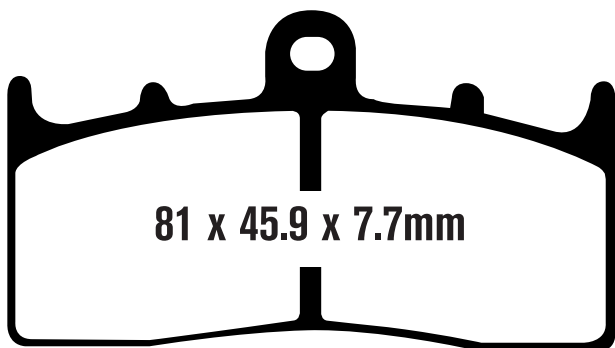

FA294

81 x 45.9 x 7.7mm

BMW		
R 850 R	03-06	F
R 1100 S	12/00-06	F
R 1150 R	01-06	F
R 1150 R Rockster	03-06	F
R 1150 RS	01-05	F
R 1200 CL	02-04	F
K 1200 LT (Evo Integral ABS)	11/00-09	F
K 1200 R	05-09	F
R 1200 C Montauk	04-05	F
R 1200 R (K27)	06-11/07	F
R 1200 R (Disc has fixed bobbins)	08-13	F
K 1300 R	09-12	F
K 1600 GT	11-12	F
K 1600 GTL	11-12	F

Equivalents OE#

43082 1217	34 11 7 655 898
34 11 7 658 386	34 11 769 0169

Competitor X Ref

SBS	Vesrah	Ferodo
743	VD9020	FDB2124

STD	FA294HH	Sintered HH Touring
OPTION	EPFA294HH	Sintered HH Trackday & Road

Dealer Stocking Recommendation

Single/Pair	Popularity #	Rec Stocking Level
2	-	2