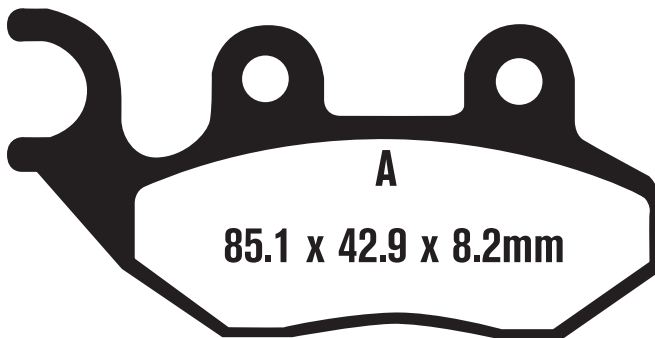

SFA264

A
85.1 x 42.9 x 8.2mm