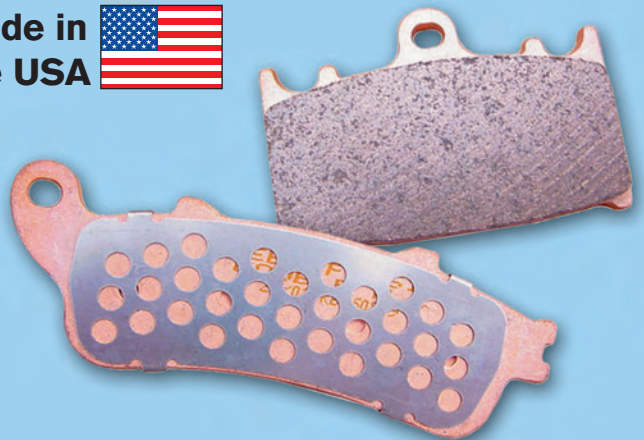

EBC Street & Road Race PAD Options

EBC Organic Brake Pads

FA series organic pads provide fingertip stopping power and are the preferred choice for many sportbike riders, having low disc attack characteristics and medium lifetime.

British Made 

EBC Double-H™ Superbike Pads

FA series, with HH suffix, denotes EBC's American made ultra high friction Double-H sintered copper alloy brake pads for maximum stopping power and lifetime. Fitted with stainless steel radiator plates for bikes without built in piston insulators to reduce heat transfer into hydraulics and new double compact vented technology for wider pads, reducing backplate bending.

Made in the USA 

Unique EBC stainless steel radiator plates to reduce heat transfer to brake system

Made in the USA 

EBC SFA and SFA-HH Scooter Brake Pads

As scooters become more popular, EBC have introduced their highly successful and LOWER PRICE POINT SFA scooter pad range for the US, Canada and Mexico markets and the longer lasting SFA-HH pads in sintered copper alloy for longest lifetime.

Organic pads have always been extremely popular amongst big twin and cruiser bike users, especially those using custom brake rotors due to the reduced dusting and reduced rotor galling that organic pads deliver. These quality pads 100% made in the UK have been a world market number one seller in their category with over 35 million sets sold worldwide.