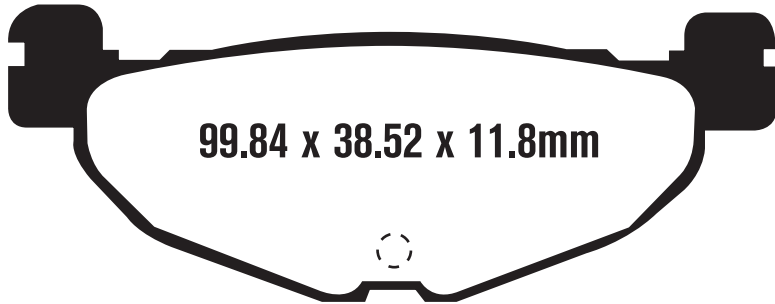

SFA408

YAMAHA ROAD BIKE

CP 250 V/W/X Morphus	06-08	R
YP 400 RS/T/V/W/X/Y/Z/B Majesty	05-10-12-13	R
XP 500 Y/Z/A (T-Max)	09-11	R
XP 500 T-Max (5VUA/15B1)	05-08	R

Competitor X Ref

SBS 812	Vesrah VD275	Ferodo FDB2200

Equivalents OE#

5RU W0046 00
5VU W0046 01
1B7 W0046 00

STD	SFA408	Black - Scooter - Road
OPTIONS	SFA408HH	Sintered - Scooter - Road

Dealer Stocking Recommendation

Single/Pair	Popularity #	Rec Stocking Level
1	-	-