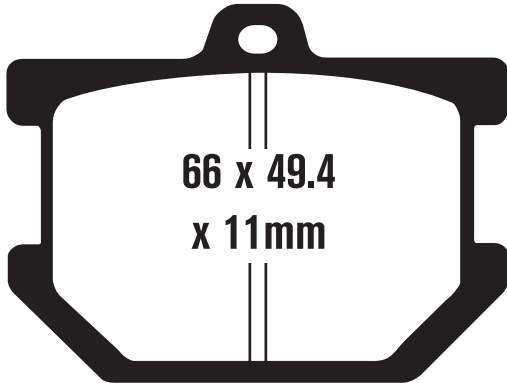

FA34

YAMAHA ROAD BIKE

SR 500 E/F/G/H	78-81	F
XS 500 C/D/E	76-78	F & R
XJ 650 RJ 'Seca'	82	F
XS 650 D/E/F/2F	77-79	F
XS 650 SE/SF/SG	78-80	F & R
XS 650 G/H/SH	80-81	F
XS 650 SJ/SK Heritage Special	82-83	F
XS 750 D/2D/E/F	77-79	F & R
XS 750 SE/SF	78-79	R
XS 850 G/H	80-81	F & R
XS 850 LG/LH/SG/SH	80-81	R
XV 920 RH/RJ	81-82	F
XS 1100 E/F/G/H	78-81	F & R
XS 1100 SF/SG/SH	79-81	R
XS 1100 LG 'Midnight Special'	80	R

Competitor X Ref

SBS	Vesrah	Ferodo
507	VD205	FDB134R

Equivalents OE#

1J3 20000 10	1J3 20000 63	1J9 20000 02	2J2 W0046 00	3H5 W0045 00
1J3 20000 13	1J3 20000 64	1L9 W0045 00	2J2 W0046 01	3H5 W0045 01
1J3 20000 20	1J3 20000 70	1L9 W0046 00	2MO W0046 00	4KO W0045 00
1J3 20000 30	1J3 W00045 00	1U4 W0046 01	2MO W0046 01	4KO W0045 01
1J3 20000 40	1J3 W0046 00	1U4 W0046 02	3G1 W0046 00	3H5 W0045 11

STD FA34 Black - Touring - Road
OPTIONS FA34V V-Pad - Semi Sintered Pad

Dealer Stocking Recommendation

Single/Pair	Popularity #	Rec Stocking Level
2	Y2	10