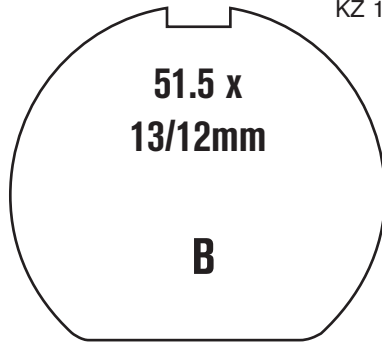

FA37

KAWASAKI ROAD BIKE

KZ 650 C1/C2/C3 (up to F/no 023100)	77-79	R
KZ 750 B1/B2/B3/B4	76-79	R
KZ 900 B1 'Ltd'	76	R
KZ 1000 B1/B2 'Ltd'	77-78	R

Competitor X Ref

SBS	Vesrah	Ferodo
514	VD405/412	FDB181R

Equivalents OE#

43051 009 B	43050 1006
43050 1008A	43050 5002

STD FA37 Black - Touring - Road

Dealer Stocking Recommendation

Single/Pair	Popularity #	Rec Stocking Level
1	K23	1

FA38

Competitor X Ref

SBS	Vesrah	Ferodo
515	VD307/308/310/ VD315/316/320	FDB181R

Equivalents OE#

59100 11850	59300 47830
59100 34820	59300 47840
59300 45820	59300 47850
59300 47810	59300 47870
59300 47820	

SUZUKI ROAD BIKE

GS 425 LN	79	F
GS 550 B/C/N/EC/EN	77-79	F
GT 550 B Indy	77	F
GS 750 LN (8 Valve)	79	F
GS 1000 C/N	78-79	F
GS 1000 EC/EN/SN/LN	78-79	F