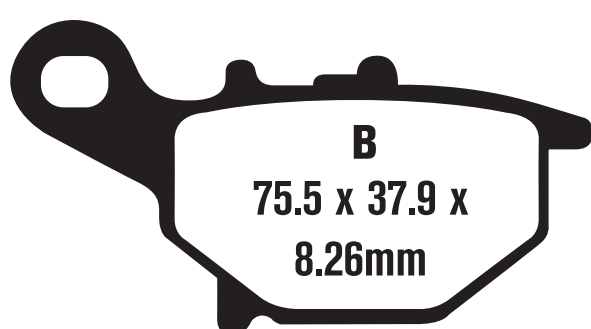

FA230

SUZUKI DIRT

RM 80 T/V/W/X/Y/K1 96-01 F
RM 85 K2/K3/LK3/K4/LK4 02-04 F
DR-Z 125 LK3/LK4/LK5/LK6/LK7/LK8/LK9/LL2/LL3 03-13 F

KAWASAKI DIRT

KLX 125 L (B1/B2/B3/B6F) 03-06 F

Equivalents OE#

59300 03880	59300 20890
59300 20830	43082 S005
59300 20841	43082 S015

Competitor X Ref

SBS 702	Vesrah VD351	Ferodo FDB2133

STD	FA230X	Red - Off Road
OPTIONS	FA230R	Sintered Off Road Utility

Dealer Stocking Recommendation

<u>Single/Pair</u>	<u>Popularity #</u>	<u>Rec Stocking Level</u>
	-	-