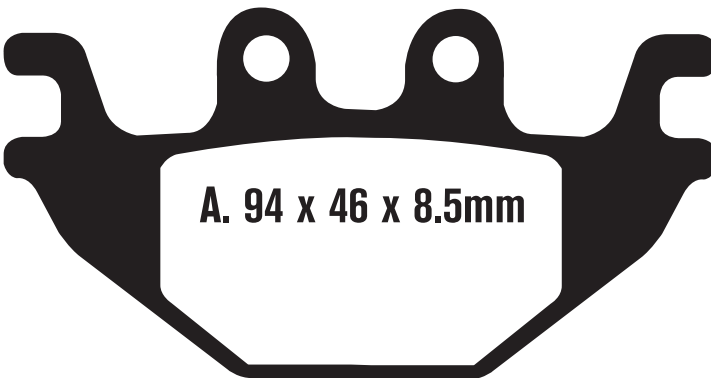

FA377

ARCTIC CAT

250 Utility	06-09	F & R
250 DVX	06-08	F
250 DVX Sport	06-08	F
300 ATV 2x4 Utility	10-13	F & R
300 DVX	09-12	F

BOMBARDIER

DS 250	06	F & R

CAN AM

DS 250 (3J7A/B)	07-11	F & R

KYMCO

KXR 250 Mongoose	04-10	F
MXU 250	04-11	F
MXU 300	05-12	F & R
Mongoose 300	06-12	F
MXU 500	06-10	F & R
MXU 500 4X4 IRS Parking brake	10-12	
UXV 500 4x4 (All models)	08-12	F & R

SYM ATV

Quadlander 300	07-10	F & R
Quadlander 600	08-10	R

TGB ATV

Outback 425 X 4x4	07-09	F & R
Outback 425 S.E. 4x4 Auto	07-09	F & R
Outback 425 Real Tree Camo Edition 4x4 Auto	07-09	F & R

Equivalents OE#

45105 LBA7 3050	3305-258
S4511ACA1000	515050
S4311ARCA000	515049
3303-908	

Competitor X
Ref

SBS	Vesrah	Ferodo
810	-	-

STD	FA377X	Black - Off Road
OPTION	FA377R	Sintered - Off Road

Dealer Stocking
Recommendation

Single/Pair	Popularity #	Rec Stocking Level
2	N/A	2