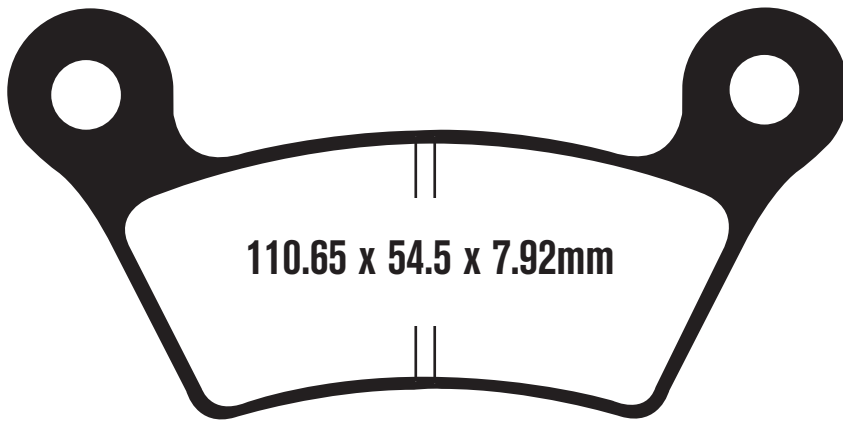

FA473

110.65 x 54.5 x 7.92mm

CAN AM

Spyder RS SES 990cc	08-09	R
Spyder RS SMS 990cc	08-09	R
Spyder RS Phantom Black	09	R
Spyder RS	10-12	R
Spyder RS-S	10-12	R
Spyder RT-S	10-12	R
Spyder RT	10-12	R
Spyder RT Ltd	11-12	R

Equivalents OE#

219800031
219800015

Competitor X Ref

SBS	Vesrah	Ferodo
-	-	-

STD	FA473	Black - Road
OPTION	FA473V	V-Pad - Semi Sintered Pad

Dealer Stocking Recommendation

Single/Pair	Popularity #	Rec Stocking Level
2	-	2