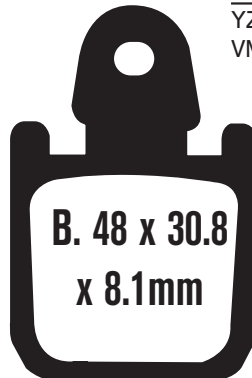

FA442/4

YAMAHA STREET

YZF-R1 (6 piston caliper)

07-13 F

VMX 1700 V-Max

(6 piston radial caliper)

09-13 F

Equivalents OE#

4C8 W0045 00
17 A225 40

Competitor X Ref

SBS	Vesrah	Ferodo
839	-	-

STD	FA442/4	Black Road - Supplied at 9.00mm thickness
OPTION	FA442/4HH	Sintered HH Road
OPTION	EPFA442/4HH	Sintered HH Trackday & Road
OPTION	GPFA442/4HH	Full Race HH Sintered

Dealer Stocking Recommendation

Single/Pair	Popularity #	Rec Stocking Level
2	-	2