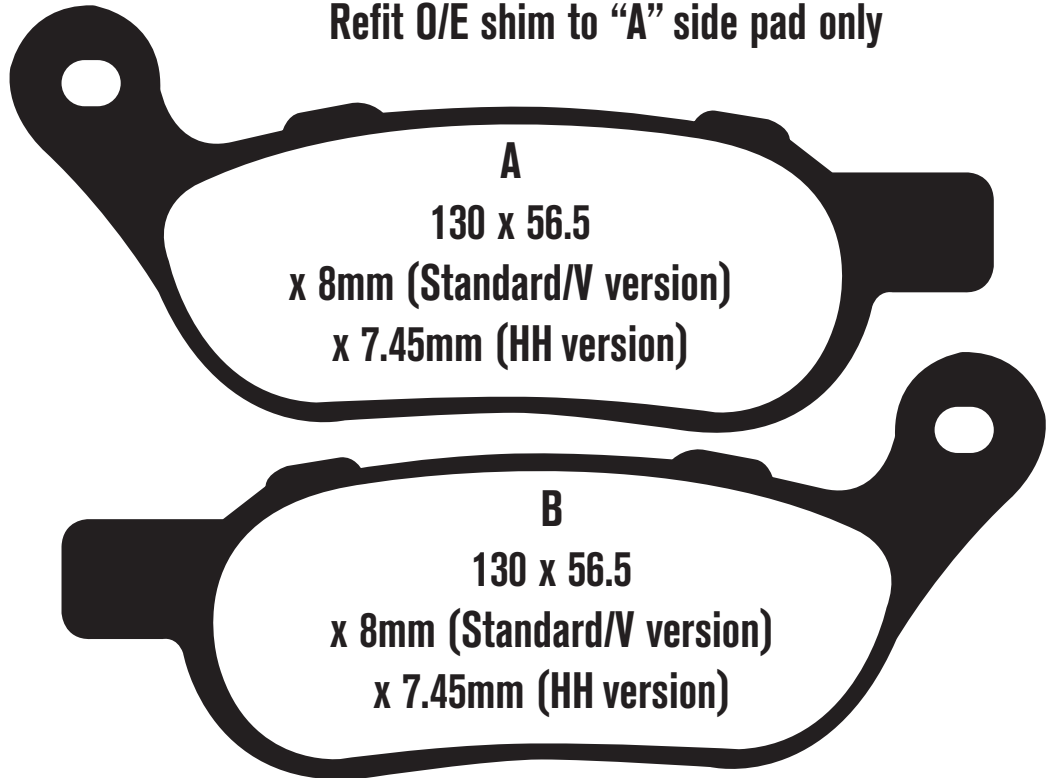

FA458

Refit O/E shim to "A" side pad only

HARLEY DAVIDSON

FLD Switchback	12	R
FXD Super Glide	08-10	R
FXDC Super Glide Custom	08-13	R
FXDB Street Bob	08-13	R
FDXL Low Rider	08-09	R
FXDF Fat Bob	08-13	R
FXSTB Night Train	08-09	R
FXSTC Softail Custom	08-10	R
FXS Blackline	11-13	R
FLSTF Fat Boy	08-12	R
FLSTN Softail Deluxe	08-12	R
FLSTC Heritage Softail Classic	08-12	R
FXCW Rocker	08-09	R
FXCWC Rocker C	08-11	R
FXDWG Dyna Wide Glide (Spoke wheels)	08-13	R
FLSTFB Fat Boy Special	10-11	R
FLSTSB Softail Cross Bones	08-11	R
FLSTFB Fat Boy Lo Softail	10-12	R
FLS Softail Slim	12-13	R

LYNDALL BRAKES
PAD REF 7257

Refit original shim/insulator on non piston side on HH pads only

Equivalents OE#

42298-08

Competitor X Ref

SBS 854	Vesrah 9035	Ferodo 2251

STD	FA458HH	Sintered HH Road
OPTIONS	EPFA458HH	Sintered HH
OPTIONS	FA458V	V-Pad - Semi Sintered Pad
OPTIONS	FA458VLD	Orange/Chrome Semi Sintered - Road

Dealer Stocking Recommendation

<u>Single/Pair</u> 2	<u>Popularity #</u> -	<u>Rec Stocking Level</u> 2