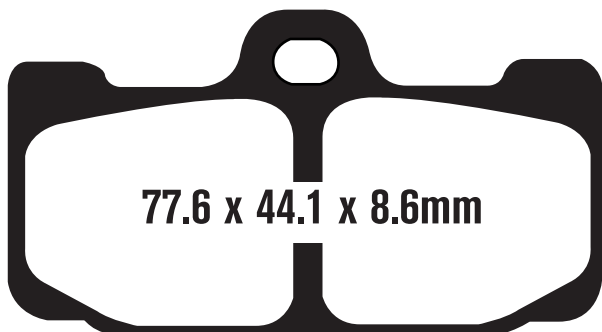

EPFA295HH

77.6 x 44.1 x 8.6mm

Equivalents OE#

N/A

Competitor X Ref

SBS	Vesrah	Ferodo
-	VD969/2	-

Dealer Stocking Recommendation

Single/Pair	Popularity #	Rec Stocking Level
1	N/A	0

STD	EPFA295HH	Sintered HH Trackday & Road