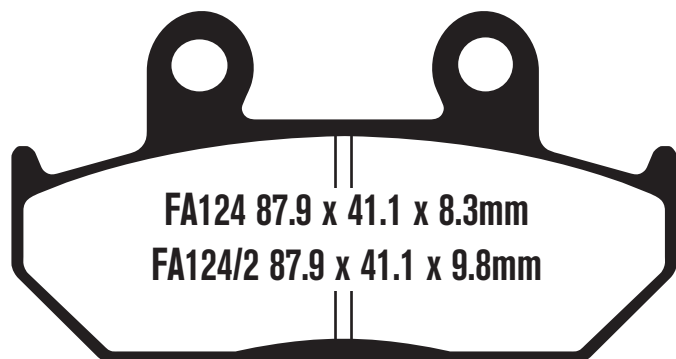

FA124

FA124/2

FA124

HONDA ROAD BIKE

RS 125	88-89	F
RS 250	88-89	F
VFR 700 F/F2 'Interceptor'	86-87	F
VFR 750 F 'Interceptor'	86	F
CBR 1000 F (Hurricane)	87-88	F

FA124/2

HONDA ROAD BIKE

CB 125 TT	90	F
VTR 250 Interceptor	90	F
VXL 600 Shadow (VT 600 C/CD)	88-93	F
GL 1500 Goldwing All models	88-00	F

HONDA DIRT BIKE

NX 650	88-89	F

Competitor X Ref

SBS 600	Vesrah VD143 = 124 VD143/2 =	124/2 Ferodo FDB452/R/663

Equivalents OE#

FA124

45105 ML7 006	45105 MM5 008
45105 ML7 007	45105 MS6 901
45105 MM5 007	45105 NF4 000

Equivalents OE# FA124/2

06455 MT8 405	45105 MN9 008	45105 MT8 008
06455 MS8 405	45105 MR1 671	45106 MW3 671
45105 KV0 701	45105 MS8 008	69100 10840
45105 MN5 008	45105 MT2 007	
45105 MN5 018	45105 MT2 008	

STD	FA124	Black - Touring - Road
OPTIONS	FA124HH	Sintered HH Superbike - Road
STD	FA124/2	Black - Touring - Road
OPTIONS	FA124/2HH	Sintered HH Superbike - Road
OPTIONS	FA124/2V	V-Pad - Semi Sintered Pad

Dealer Stocking Recommendation

Single/Pair	Popularity #	Rec Stocking Level
2	FA124 - H21 FA124/2 - H13	FA124 - 2 FA124/2 - 2