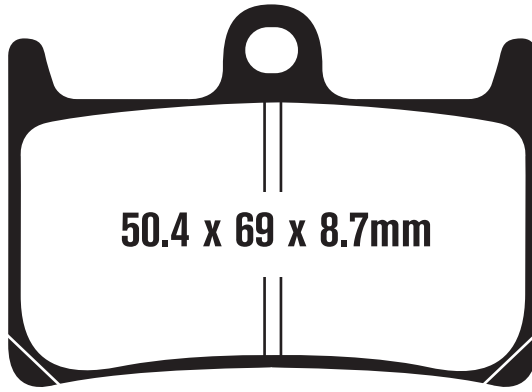

FA252

50.4 x 69 x 8.7mm

Equivalents OE#

1D7 W0045 00	4SV W0045 00
3MA W0045 00	5VN W0045 00
3TJ W0045 00	

YAMAHA ROAD BIKE

FZR 400 RRSP/RR/RW	91-92	F
YZF 600 RJ/RK/RL/RM/RN/RP/RR/RS/RT/RV	97-07	F
YZF 600 RRL/RRM/RRN/RRP/RRR/RRS "R6"	99-04	F
YZF R6S (YZFR SV/SW/SX/SY) (298mm rotor)	06-09	F
FZ6 W/X/Y (4 piston caliper)	07-09	F
YZF 750 R7 OWO2 Road version	99-01	F
FZS 1000 N/NC/P/PC/R/RC/S/RS/T 'FZ1'	01-05	F
YZF 1000 RJ	97	F
YZF R1	98-03	F
FJR 1300 R/RC	03-05	F
XV 1700 Road Star S 9 Spoke Cast XV17 ASX/ASY/ASZ/ASA/ASB	08-13	F
XV 1700 Road Star Silverado Spoke Wheel XV17 ATW	07	F
XV 1700 Road Star Silverado S 9 Spoke Cast Wheel XV17 ATSA/ATSB	11-13	F
XV 1700 Road Star Midnight Warrior 5 Spoke Cast Wheel XV17 PCMV/PCMVC/PCMW/PCMX/PCMY	06-09	F
XV 1700 Road Star Warrior 5 Spoke Cast Wheel XV17 PCV/PCW/PCX	06-08	F
XV 1700 Road Star Silverado Spoke Wheel XV17 ATX/ATY/ATZ	08-10	F
XV 1700 Road Star 9 Spoke Cast XV17 AWX	08	F
XV 1700 Road Star (Solid front discs/Spoke wheels) XV17 AT/ATC/AV/AVC/ATW	05-07	F
XV 1700 Road Star Midnight (Floating front discs /9 Spoke Cast Wheel) (XV17 AMT/AMTC/AMV/AMVC	05-06	F
XV 1700 Road Star Midnight Warrior (Front floating discs /3 spoke cast wheel) XV17 PCTC/PCT/PCTB/PCTCB	05	F

XV 1700 Road Star (Front floating discs/9 spoke cast wheels) XV17 AWT/AWTC/AWV/AWVC	05-06	F
XV 1700 Road Star 9 spoke cast wheels XV17 AS/ASC/AWY/AW/AWC	04-07/09	F
XV 1700 Road Star Midnight Floating front discs /9 spoke cast wheels XV17 AMS/AMSC/AMW/AMWC	04-07	F
XV 1700 Road Star Midnight Silverado (Floating front discs/ 9 cast spoke wheels) XV17 ATMS/ATMSC/ATMT/ATMW/ATMTC/ATMV/ATMVC	04-07	F
XV 1700 Road Star Warrior (Floating disc/3 spoke cast wheels) (XV17 PCS/PCT)	04-05	F
XV 1900 Roadliner	06-07	F
XV 1900 Roadliner Midnight	06-09	F
XV 1900 Roadliner S	06-10/12-13	F
XV 1900 Stratoliner	06-09	F
XV 1900 Stratoliner Midnight	06-08	F
XV 1900 Stratoliner S	06-13	F
XV 1900 Stratoliner Deluxe	11-12	F
XV 1900 Raider	08-12	F
XV 1900 Raider S	08-12	F
XV 1900 Raider SCL	12-13	F

SFA252

YAMAHA ROAD BIKE	
XP 500 Y/Z/A (T-Max)	09-11 F

STD	FA252	Black - Touring - Road
	FA252HH	Sintered HH Superbike - Road
	EPFA252HH	Sintered HH Trackday & Road
	SFA252	Black - Scooter - Road
OPTIONS	SFA252HH	Sintered Scooter - Road

Competitor X Ref

SBS 634	Vesrah VD248	Ferodo FDB605

Dealer Stocking Recommendation

<u>Single/Pair</u> 2	<u>Popularity #</u> -	<u>Rec Stocking Level</u> 2