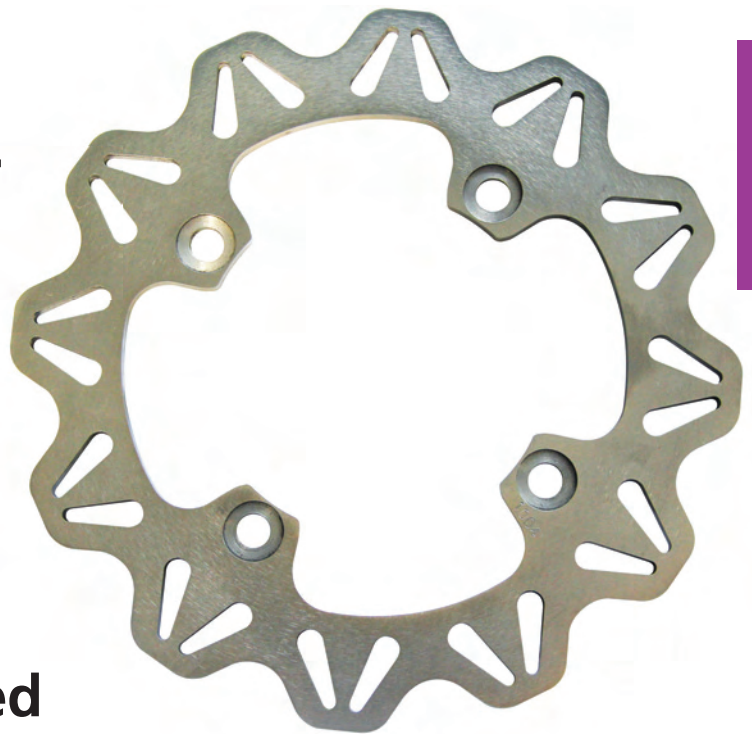

EBC Vee-Rotors™ - Rear

- Heat treated stainless steel
- Lightest weight rotor profile
- Matching design to Vee-Rotor™ fronts

To compliment the front floating rotors in the Vee-Rotor™ range, these British made heat treated and tempered stainless steel brake rotors are available for most popular bikes.