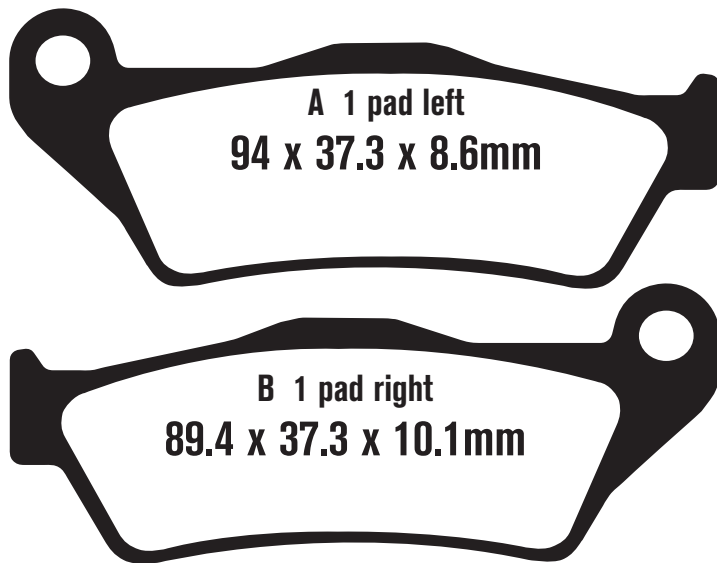

FA363

BMW

R 850 GS	96-00	R
R 850 C	97-00	R
R 850 R	94-06	R
R 850 RT	96-01/06	R
R 1100 GS	93-99	R
R 1100 R	93-06/96	R
R 1100 S	96-11/00	R
R 1100 S	12/00-06	R
R 1100 RT	94-01	R
R 1150 GS (Evo-R21/0415/0495)	11/01-03	R
R 1150 GS (R21/0415/0495)	98-10/01	R
R 1150 GS Adventure	07/01-06	R
R 1150 R	01-06	R
R 1150 R Rockster	03-05	R
R 1150 RS	01-05	R
R 1150 RT	00-06	R
K 1200 S	03-08	R
K 1200 R	05-10	R
R 1200	00-02	R
R 1200 C	96-03	R
R 1200 C	96-03	R
R 1200 C Montauk	04-05	R
R 1200 GS (K25/0307/Cast/Spoke wheel)	02-07	R
R 1200 GS Adventure (K25/0382/Spoke wheel)	05-07	R
R 1200 GS Adventure/M (K25/0380/spoke wheel)	06-12	R
R 1200 GS/M (K25/0303/Cast/Spoke Wheel)	06-12	R
R 1200 GS Water Cooled Model	13	R
R 1200 R (K27)	06-11/07	R
R 1200 R (Disc has fixed bobbins)	08-13	R
R 1200 RT	05-13	R
R 1200 S	06-08	R
R 1200 ST (K28)	03-08	R
HP-2 Enduro	05-09	R
HP2 Megamoto	Nov 07-09	R
HP2 Sport	08-11	R
K 1300 S	09-13	R
K 1300 R	09-12	R
K 1300 GT (Touring)	09-11	R

Equivalents OE#

34 21 2 314 947
34 21 2 335 465
34 21 2 330 633
34 21 7 660 281

Competitor X Ref

SBS 742	Vesrah VD947	Ferodo FDB2039

STD	FA363	Black - Touring - Road
OPTIONS	FA363HH	Sintered HH Superbike - Road
OPTIONS	FA363V	V-Pad - Semi Sintered Pad

Dealer Stocking Recommendation

Single/Pair 1	Popularity # N/A	Rec Stocking Level 2