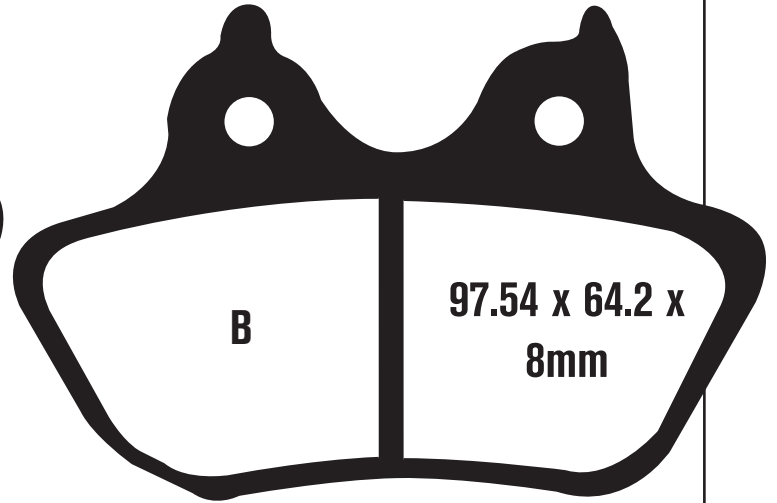

FA434

NOTE: WILL NOT INTERCHANGE WITH FA299 OR FA400. CHECK OLD PAD SHAPE AGAINST DRAWING BELOW TO ENSURE CORRECT PAD SELECTED

HARLEY DAVIDSON

FXST/FXSTI Softail Standard	06-07	R
FXSTB/FXSTBi Night Train Softail	06-07	R
FLSTC Heritage Softail Classic	07	R
FLSTF/FLSTFi Fat Boy	07	R
FXSTC Softail Custom	07	R

LYNDALL BRAKES

PAD REF 7196

Equivalents OE#

46721-06
46721-0617

Competitor X Ref

SBS	Vesrah	Ferodo
846	9033	-

STD	FA434	Black Road
OPTION	FA434HH	Sintered HH Road
OPTION	FA434V	Orange - Semi Sintered Road
OPTION	FA434VLD	Orange/Chrome Semi Sintered Road

Dealer Stocking Recommendation

Single/Pair	Popularity #	Rec Stocking Level
2	-	2