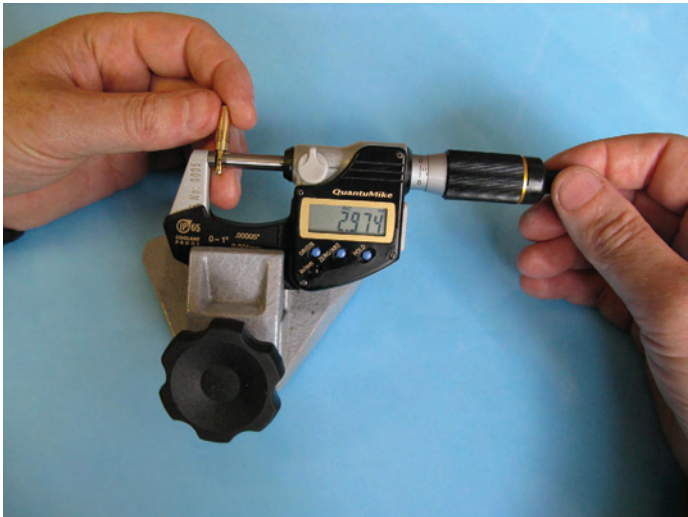

How To Make Precision Pilot Jets

Everyone knows how sensitive an engine is to pilot jets in the acceleration stages from 1000 to 3500 rpm and getting fuel mixture right in this area is critical. For this reason jets have to be perfectly accurate in their marked size and incremental size steps. This year EBC Brakes sister company A-BAX Precision Engineering Ltd in the UK has purchased the most accurate machine on the planet for this work shown below. A-BAX Precision Engineering Ltd pilot jets are precise, clearly marked and reliably gauged using pin gauges, accurate to one tenth of a thousandth of an inch, you can rely on their accuracy.