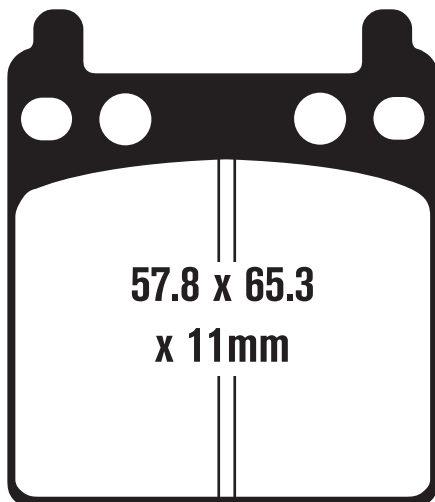

FA32

57.8 x 65.3
x 11mm

HONDA ROAD BIKE

CB 750 F Supersport	75-76	R
GL 1000 'All models'	75-79	R

PERFORMANCE MACHINE AFTERMARKET CALIPER

162 X 2

Competitor X Ref	SBS	Vesrah	Ferodo
	509	VD108/116	FDB134R

Equivalents OE#		
43211 371 006	43211 431 671	
43211 392 006	43211 431 672	
43211 392 016	43211 431 673	

STD FA32	Black - Touring - Road
OPTIONS FA32V	V-Pad - Semi Sintered Pad

Dealer Stocking Recommendation

Single/Pair	Popularity #	Rec Stocking Level
1	H20	1