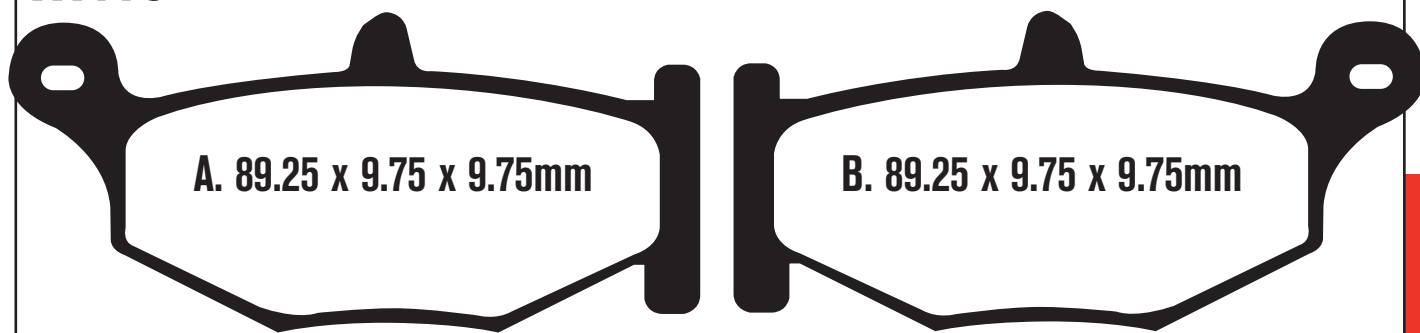

FA419

A. 89.25 x 9.75 x 9.75mm

B. 89.25 x 9.75 x 9.75mm

SUZUKI STREET

GSXR 600 K6/K7/K8/K9	06-10	R
GSXR 750 K6/K7/K8/K9	06-10	R
GSXR 1000 K7/K8	07-08	R
GSX 1300 RK8/RK9/RL1/RL2	08-12	R
GSX 1300 BKAK8/K9 B-King ABS	08-09	R
GSX 1300 BKK8/K9 B-King	08-09	R

Competitor X Ref

SBS	Vesrah	Ferodo
833	SD359	-

Equivalents OE#

69100 15820	69101 44820
69101 44810	

STD	FA419	Black - Touring - Road
OPTION	FA419HH	Sintered HH Road
OPTION	FA419V	V-Pad - Semi Sintered Pad

Dealer Stocking Recommendation

Single/Pair	Popularity #	Rec Stocking Level
1	-	1