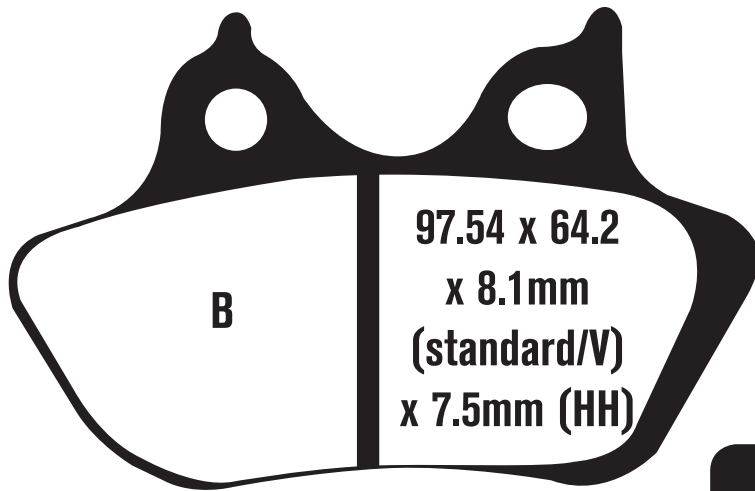

FA400

Check pad shape to confirm correct pad has been selected

NOTE - Use FA400V or HH for best performance on rear caliper