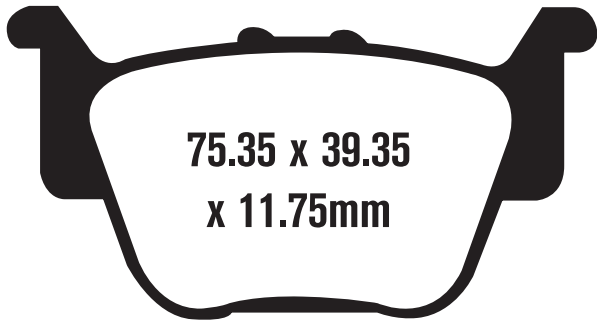

FA373

HONDA

TRX 420 FPA Power Steering Fourtrax Rancher AT	09-13	R
TRX 420 FA Fourtrax Rancher AT	09-13	R
TRX 450 R/ER	04-13	R
TRX 650 FA Rincon	03-05	R
TRX 650 FGA Fourtrax Rincon Gpscape	04-05	R
TRX 680 FGA6/FGA7/FGA8 Fourtrax Rincon (675cc) Gpscape	06-09	R
TRX 680 FA Fourtrax Rincon	06-13	R

Equivalents OE#

06435 HN8 006	06435 HN8 016

Competitor X
Ref

SBS 813	Vesrah VD171	Ferodo -

STD	FA373X	Red - Off Road
OPTION	FA373R	Sintered Off Road Utility
OPTION	FA373SV	Sintered ATV Severe Duty

Dealer Stocking
Recommendation

<u>Single/Pair</u> 1	<u>Popularity #</u> N/A	<u>Rec Stocking Level</u> 1