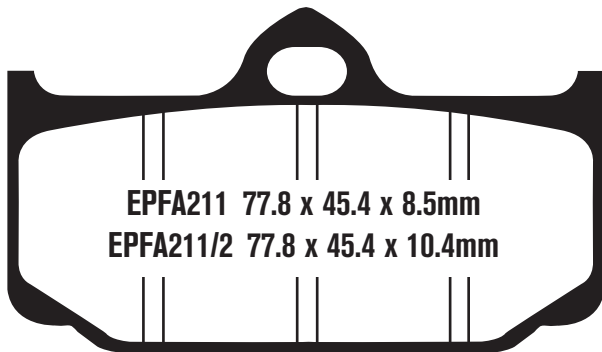

FA211 USE EPFA295HH FA211/2

FA211/1
PFM AFTERMARKET CALIPER
4 Piston race caliper (old design)

Equivalents OE#

N/A

Competitor X Ref

SBS -	Vesrah -	Ferodo FDB2008

Dealer Stocking Recommendation

Single/Pair 2	Popularity # -	Rec Stocking Level 2

STD	EPFA211	Sintered HH Trackday & Road
STD	EPFA211/2	Sintered HH Trackday & Road