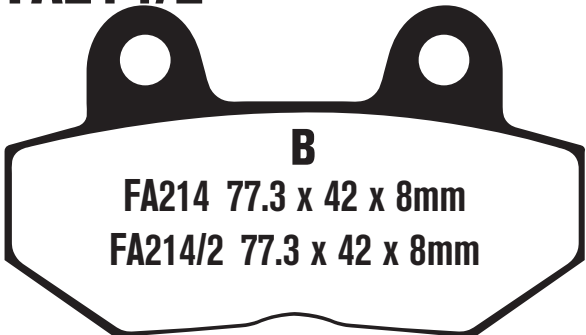

FA214 FA214/2

FA214
Equivalents OE#

T2020071-T301

FA214/2
Equivalents OE#

T2025045
T2020555
T2020556

FA214 - TRIUMPH

Sprint (All carb models up to VIN 9082)	93	F Left
Tiger 885cc	92-98	F Left
Trident 900	92-98	F Left
Trophy 900 (3 cyl)	92-93	F Left
Trophy 1200 (4 cyl)	92-93	F Left

FA214/2 - TRIUMPH

America (Cast wheel/865cc)	06-09	R
Bonneville/Bonneville Black	06-08	R
Bonneville America	02-08	R
Bonneville 800	01-05	R
Bonneville (865cc/Cast Wheel)	09-13	R
Bonneville SE (865cc/Cast wheel)	09-12	R
Bonneville T100	02-09	R
Bonneville T100 (865cc)	10-12	R
Bonneville T100 (Spoke wheels/865cc)	10-13	R
Bonneville T100 (865cc) Steve McQueen	12	R
New America (865cc/cast wheel)	10-13	R
T595 Daytona	97	R
Speedmaster 800	03-04	R
Speedmaster (865cc)	05-11	R
Scrambler (865cc)	06-13	R

FA214/2 - TRIUMPH Contd.

Daytona 955i	98-00	R
Daytona 955i(from VIN No 132513)	01-04	R
Speed Triple (EFI)	97-01	R
Speed Triple 955cc	02-04	R
Speed Triple (Radial caliper 1050cc)	05-13	R
Speed Triple (1050cc)	08-09	R
Speed Triple R (1050cc)	12-13	R
Speed Triple (1050cc)	11-13	R
Sprint GT (1050cc/ABS)	10-12	R
Sprint RS (from VIN 139277)	03-04	R
Sprint ST (Up to VIN 139276)	99-01	R
Sprint 1050 ST (from VIN 208167)	05-10	R
Sprint 1050 ST Zero Offset Disc	11-12	R
Thrupton SE (865cc)	12	R
Thrupton 900	04-13	R
Tiger 1200 Explorer (1215cc)	12-13	R
Tiger Explorer XC 1200 (1215cc)	13	R
Trophy SE (1215cc)	13	R

Competitor X Ref

SBS 611	Vesrah VD340 = FA214 VD340/2 =	FA214/2 Ferodo FDB497

Dealer Stocking Recommendation

Single/Pair 1	Popularity # -	Rec Stocking Level 1

STD	FA214	Black - Touring - Road
OPTIONS	FA214HH	Sintered HH Superbike - Road
STD	FA214/2	Black - Touring - Road
OPTIONS	FA214/2HH	Sintered HH Superbike - Road