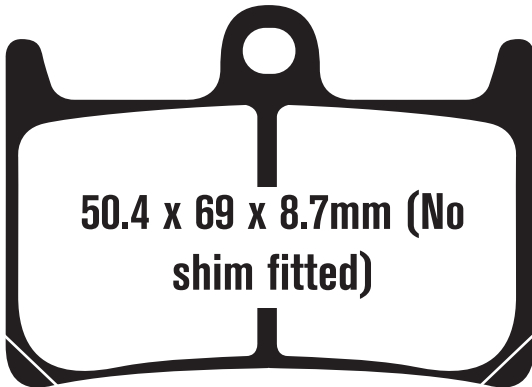

FA380

YAMAHA

YZF-R6 T/V/W (310mm rotor)	05-07	F
YZF R1	04-05	F
YZF R1 LE	06	F
YZF-R6 X/Y/Z/A/B	08-13	F
(FZ1) FZS 1000 V/W/X/Y/Z/A/B	06-13	F
FZ8	11-13	F
XT 1200 Z Super Tenere	12-13	F

Equivalents OE#	
	5VY W0045 00
	5VN W0045 00

Competitor X Ref	SBS	Vesrah	Ferodo
	634	-	-

Dealer Stocking Recommendation

STD	FA380HH	Sintered HH Road
OPTION	EPFA380HH	Sintered HH Trackday & Road

Single/Pair	Popularity #	Rec Stocking Level
2	N/A	2