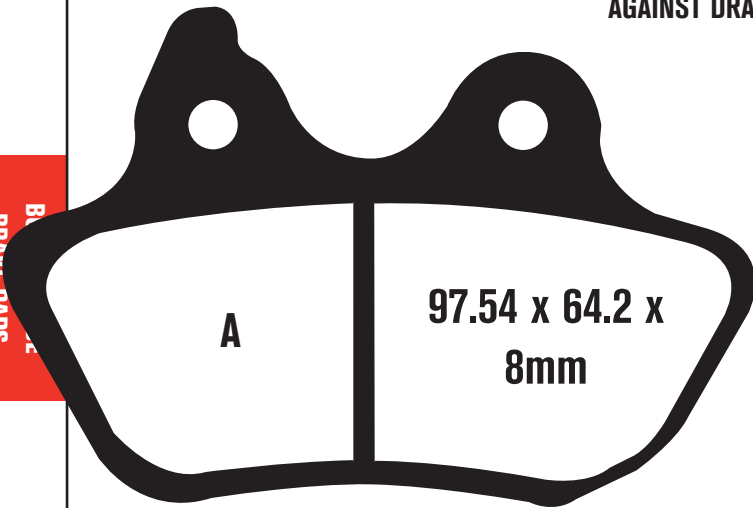

FA434

NOTE: WILL NOT INTERCHANGE WITH FA299 OR FA400. CHECK OLD PAD SHAPE AGAINST DRAWING BELOW TO ENSURE CORRECT PAD SELECTED

HARLEY DAVIDSON

FXST/FXSTI Softail Standard	06-07	R
FXSTB/FXSTBi Night Train Softail	06-07	R
FLSTC Heritage Softail Classic	07	R
FLSTF/FLSTFi Fat Boy	07	R
FXSTC Softail Custom	07	R

LYNDALL BRAKES

PAD REF 7196

Equivalents OE#

46721-06
46721-0617

Competitor X Ref

SBS	Vesrah	Ferodo
846	9033	-

STD	FA434	Black Road
OPTION	FA434HH	Sintered HH Road
OPTION	FA434V	Orange - Semi Sintered Road
OPTION	FA434VLD	Orange/Chrome Semi Sintered Road

Dealer Stocking Recommendation

Single/Pair	Popularity #	Rec Stocking Level
2	-	2