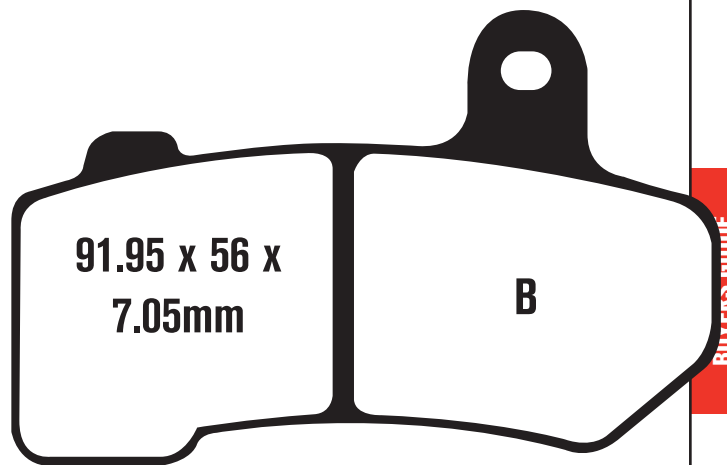

FA409

BUYERS GUIDE
BRAKE PADS

HARLEY DAVIDSON

VRSCR Street Rod	06-07	F & R
VRSCA V-Rod	06	F & R
VRSCD Night Rod	06-08	F & R
VRSCDX Night Rod Special	07-12	F & R
VRSCAW V-Rod	08-11	F & R
VRSCF V-Rod Muscle	09-13	F & R
VRSC Night Rod Special	12	F & R
VRSC 10th Anniversary V-Rod	12	F & R
FLHR Road King	08-12	F & R
FLHRC Road King Classic	08-13	F & R
FLHX Street Glide	08-13	F & R
FLTR Road Glide	08-09	F & R
FLTRX Road Glide Custom	10-12	F & R
FLHT Electra Glide Standard	08-10	F & R
FLHTC Electra Glide Classic	08-12	F & R
FLHTCU Ultra Glide Classic Electra Glide	08-13	F & R
FLHTK Electra Glide Ultra Ltd	10-13	F & R
FLHXXX Street Glide Trike	10-11	F
FLHTCUTG Tri Glide Ultra Classic (Trike)	09-13	F
FLTRU Road Glide Ultra	11-12	F & R

LYNDALL BRAKES

PAD REF 7254

STD	FA409	Black - Touring - Road
OPTION	FA409HH	Sintered HH Road
OPTION	FA409V	V-Pad - Semi Sintered Pad
OPTION	FA409VLD	Chrome Backed V-Pad

Dealer Stocking Recommendation

Equivalents OE#	
42850-06A	41854-08
42897-08	41852-08
42897-06A	42850 06B

Competitor X Ref	SBS	Vesrah	Ferodo
	830	VD9025	-

Single/Pair	Popularity #	Rec Stocking Level
2	-	2