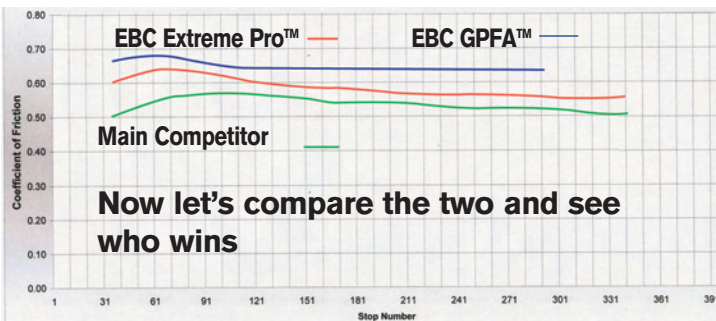

The Dyno Test Results

GPFA Range for 2013

Set No.	Set No.	Set No.
GPFA016HH	GPFA347HH	GPFA442/4HH
GPFA218HH	GPFA379HH	GPFA447HH
GPFA218/2HH	GPFA380HH	GPFA604/4HH
GPFA244HH	GPFA390HH	GPFA611HH
GPFA296HH	GPFA417/4HH	

EPFA Range for 2013

Set No.	Set No.	Set No.
EPFA16HH	EPFA249HH	EPFA390HH
EPFA94HH	EPFA252HH	EPFA400HH
EPFA95HH	EPFA261HH	EPFA405HH
EPFA129HH	EPFA261/2HH	EPFA406HH
EPFA131HH	EPFA263HH	EPFA407HH
EPFA145HH	EPFA265HH	EPFA409HH
EPFA158HH	EPFA294HH	EPFA417/4HH
EPFA175HH	EPFA295HH	EPFA424HH
EPFA181HH	EPFA296HH	EPFA433/4HH
EPFA185HH	EPFA322/4HH	EPFA434HH
EPFA187HH	EPFA335HH	EPFA435/4HH
EPFA188HH	EPFA345HH	EPFA442/4HH
EPFA197HH	EPFA346HH	EPFA447HH
EPFA200HH	EPFA347HH	EPFA450HH
EPFA208HH	EPFA367HH	EPFA454/4HH
EPFA218HH	EPFA368HH	EPFA457HH
EPFA218/2HH	EPFA369/4HH	EPFA458HH
EPFA226HH	EPFA379HH	EPFA491HH
EPFA229HH	EPFA380HH	EPFA604/4HH
EPFA231HH	EPFA381HH	
EPFA239HH	EPFA387HH	
EPFA244HH	EPFA388HH	

For pad fitment information, please see the pad buyers guide.