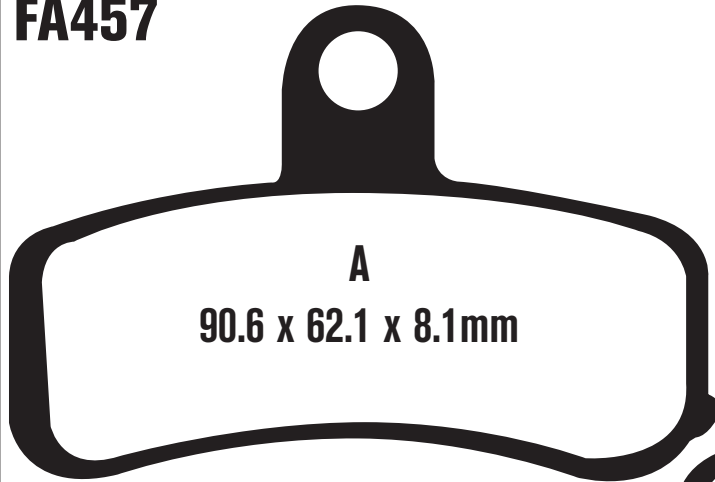

FA457

NOTE: Do not refit any original insulator shims from old original pads

HARLEY DAVIDSON

FXD Super Glide	08-10	F
FXDC Super Glide Custom	08-13	F
FXDB Street Bob	08-13	F
FDXL Low Rider	08-10	F
FXDF Fat Bob	08-13	F
FXSTB Night Train	08-09	F
FXSTC Softail Custom	08-10	F
FLSTF Fat Boy	08-12	F
FLSTN Softail Deluxe	08-12	F
FLSTC Heritage Softail Classic	08-12	F
FXCW Rocker	08-09	F
FXCWC Rocker C	08-13	F
FXDWG Dyna Wide Glide (Spoke wheels)	08-13	F
FXS Blackline	11-12	F
FLSTFB Fat Boy Special	10-11	F
FLD Switchback	12-13	F
FLSTFB Fat Boy LO Softail	10-12	F
FLS Softail Slim	12-13	F

LYNDALL BRAKES

PAD REF 7256

**Competitor X
Ref**

SBS 853	Vesrah 9034	Ferodo 2250

Equivalents OE#

44082-08
46363-11

STD	FA457HH	Sintered HH Superbike Road
OPTIONS	EPFA457HH	Sintered HH Trackday & Road
OPTIONS	FA457V	V-Pad - Semi Sintered Pad
OPTIONS	FA457VLD	Chrome Backed V-Pad

**Dealer Stocking
Recommendation**

Single/Pair 2	Popularity # -	Rec Stocking Level 2