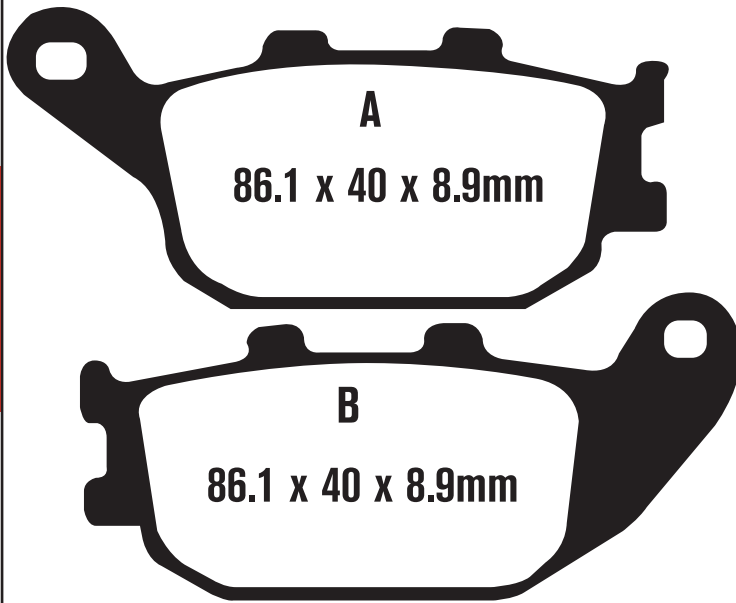

SFA358

HONDA

NSS 250/250 A/A5 Reflex 01-07 R

Equivalents OE# 06435 KPB 016

Competitor X Ref

SBS 753	Vesrah VD169	Ferodo FDB2130

Dealer Stocking Recommendation

Single/Pair 1	Popularity # N/A	Rec Stocking Level 1

STD	SFA358	Black - Scooter - Road
OPTIONS	SFA358HH	Sintered - Scooter - Road