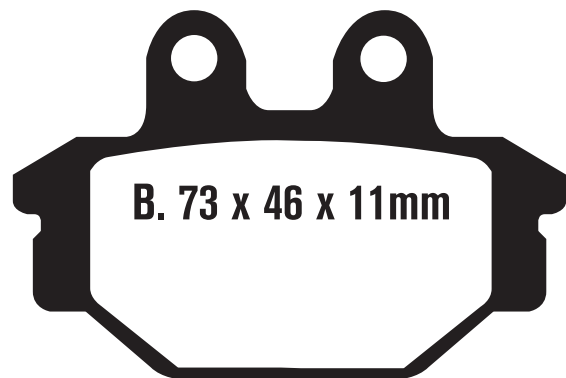

FA377

ARCTIC CAT

250 Utility	06-09	F & R
250 DVX	06-08	F
250 DVX Sport	06-08	F
300 ATV 2x4 Utility	10-13	F & R
300 DVX	09-12	F

BOMBARDIER

DS 250	06	F & R

CAN AM

DS 250 (3J7A/B)	07-11	F & R

KYMCO

KXR 250 Mongoose	04-10	F
MXU 250	04-11	F
MXU 300	05-12	F & R
Mongoose 300	06-12	F
MXU 500	06-10	F & R
MXU 500 4X4 IRS Parking brake	10-12	
UXV 500 4x4 (All models)	08-12	F & R

SYM ATV

Quadlander 300	07-10	F & R
Quadlander 600	08-10	R

TGB ATV

Outback 425 X 4x4	07-09	F & R
Outback 425 S.E. 4x4 Auto	07-09	F & R
Outback 425 Real Tree Camo Edition 4x4 Auto	07-09	F & R

Equivalents OE#

45105 LBA7 3050	3305-258
S4511ACA1000	515050
S4311ARCA000	515049
3303-908	

Competitor X
Ref

SBS	Vesrah	Ferodo
810	-	-

STD	FA377X	Black - Off Road
OPTION	FA377R	Sintered - Off Road

Dealer Stocking
Recommendation

Single/Pair	Popularity #	Rec Stocking Level
2	N/A	2