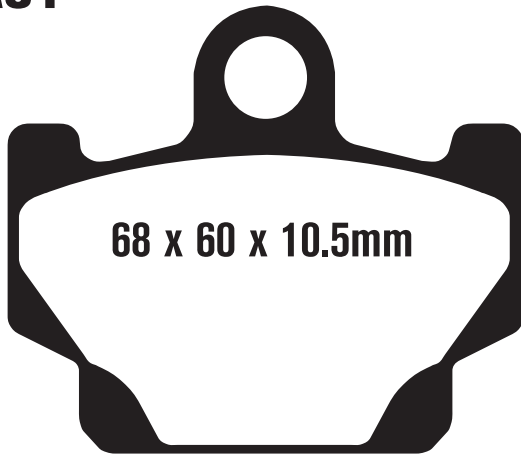

FA81

68 x 60 x 10.5mm

YAMAHA ROAD BIKE

RXS 115 (3HB6/7)	94-97	F
RX-Z 135 (3XL3/5PV1/5PV2)	00-05	F
RX-Z 135 (2UX/3UK1)	87-89	F
RX-Z 135 (3UK3/3RSA/3RSB)	93-97	F
XV 250 U/UC/W/WC/A/AC	88-90	F
RZ 350 L/N/NC11	84-85	F
XS 400 J/K 'Maxim'	82-83	F
XS 400 RJ/RK	82-83	F
XV 500 K 'Virago'	83	F
XZ 550 RJ	82	F
XZ 550 RK	83	F
XJ 650 LK 'Seca'	83	F
XJ 650 LJ 'Seca Turbo'	82	F
XJ 750 J/K/MK 'Maxim'	82	F

YAMAHA DIRT BIKE

XT 600 L/LC/N/LN/S/SC	84-86	F
XT 600 T/TC/U/UC/W/WC	87-89	F

Equivalents OE#

11H W0045 00	29L W0045 00	43F W0045 00
11H W0045 01	29L W0045 10	43F W0045 01
11H W0045 11	2KJ W0045 00	4XB W0045 00
11L W0045 00	2UJ W0045 00	52R W0045 00
11U W0045 00	2UJ W0045 01	5R2 W0045 00
11U W0045 10	34L W0045 10	
22U W0045 10	3XL W0045 00	

Competitor X Ref

SBS	Vesrah	Ferodo
550	VD235	FDB311

Dealer Stocking Recommendation

Single/Pair	Popularity #	Rec Stocking Level
2	Y9	2

STD FA81 Black - Touring - Road