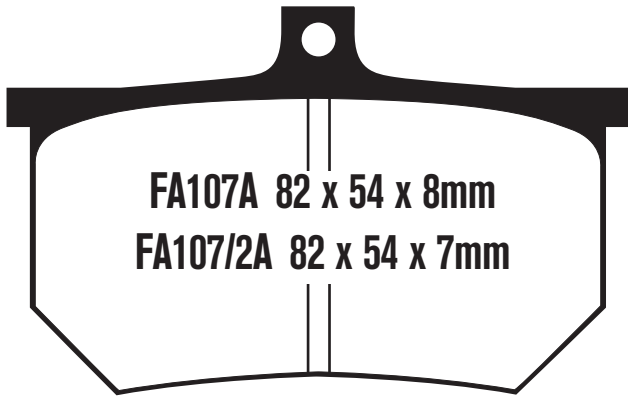

FA107A

FA107/2A

FA107A - AP/LOCKHEED AFTERMARKET CALIPER
4 Piston (CP3086/CP3369/CP4484 D27)
SPONDON AFTERMARKET CALIPER
4 Piston Caliper

FA107/2A - AP/LOCKHEED AFTERMARKET CALIPER
4 Piston (CP4485/CP4679)
SPONDON AFTERMARKET CALIPER
4 Piston Caliper

Equivalents OE# -
FA107A

CP4484-034

Competitor X Ref

<u>SBS</u>	<u>Vesrah</u>	<u>Ferodo</u>
661	-	FRP410

Dealer Stocking Recommendation

<u>Single/Pair</u>	<u>Popularity #</u>	<u>Rec Stocking Level</u>
	-	

STD	GFA107A	Green Race
OPTIONS	GFA107/2A	Green Race