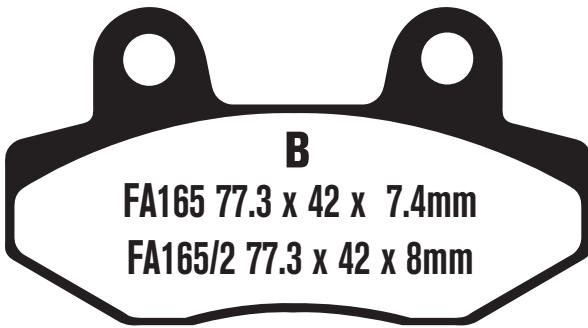

FA165 FA165/2

BUYERS GUIDE
BRAKE PADS

FA165

KAWASAKI ATV INC SIDE X SIDE

KLF 300 C1-C17 Bayou (Right)	89-05	F Left
KLF 400 B1-B7 Bayou (Right)	93-99	F Left
KVF 650 H7F/H8F Brute Force 4x4i	07-08	F Left
KVF 650 F6F/F7F/F8F/F9F/FAF/FBF Brute Force 650 4x4i	06-11	F Left
KVF 650 G6F/G7F/G8F/G9F/FGAF Brute Force 650 4x4i Hardwoods Green HD	06-10	F Left
KVF 650 FCS (Brute Force 650 4x4i)	12	F Left
KVF 750 A1/B6F/B7FA/A6F/C7F/D8F/F8F/D9F/DAF/DBF Brute Force 750 4x4	05-11	F Left
KVF 750 A1/A6F/A7F Brute Force 750 4x4i	05-07	F Left
KVF 750 B6F/B7F/B7FA Brute Force 750 4x4i	06-07	F Left
KVF 750 F8F/FAF/FBF Brute Force 750 4x4i	08/10-11	F Left
KVF 750 B1/E8F/E9F Brute Force 750 4x4i Hardwoods Green HD	05/08-09	F Left
KVF 750 E8FA/E9FA/EAF Brute Force 750 4x4i NRA Outdoors	08-09	F Left
KVF 750 GCF/HCF/JCF (Brute Force 750 4x4i/EPS)	12	F Left
KVF 750 LCF (Brute Force 750 4x4i)	12	F Left
KRF 750 A8F/B8F (Teryx 750 4x4)	08	F Left
KRF 750 C8F/D8F (Teryx 750 4x4 LE)	08	F Left
KRF 750 F8F (Teryx 750 4x4 NRA Outdoors)	08	F Left
KRF 750 G9F/NAF/NBF/NDF/NCS (Teryx 750 Fi 4x4)	09-13	F Left
KRF 750 J9FA/K9F/PAF/PBF/RAF/RBF/RCF/RDF/PCF/PDF (Teryx 750 Fi 4x4 LE)	09-13	F Left
KRF 750 L9F (Teryx 750 Fi 4x4 Le Sport)	09	F Left
KRF 750 M9F (Teryx 750 Fi 4x4 NRA Outdoors)	09	F Left
KRF 750 SAF/SAFA/SBF/SBFA/SCS/SCSA (Teryx 750 Fi 4x4 Sport)	10-12	F Left
KRF 750 SAF (RUV) Teryx 4x4 Le Sport	10	F Left
KRF 750 TAF/VBF (Teryx 750 Fi 4x4 SGE)	10-11	F Left

SUZUKI ATV

LT-F 300 FK2 King Quad	02	F Left
LT-R 450 K6/K7/K8/K9	06-11	F Left
LT-F 500 FW/FX/FY/FK1/FK2 Quadrunner (Right)	98-02	F Left
LT-A 500 FY/FK1 Quadmaster (Right)	00-01	F Left
LT-R 450 ZK8/ZK9 Quad Racer Ltd Edition	08-09	F Left

YAMAHA ATV INC SIDE X SIDE

YZF 450 S/T/V/W/X/Y/Z/A	04-11	F Left
YZF 450 RY/RZ/RA/RB	09-12	F Left
YXR 450 Rhino (All models)	06-09	F Left
YZF 450 SEW/SEX Special Edition	07-08	F Left
YZF 450 BBV/BBW Bill Balance Edition	06-07	F Left

YZF 450 SEW/SPX Special Edition	07-08	F Left
YZF 450 SET Special Edition	05	F Left
YZF 450 SPV Special Edition	06	F Left
YXR 660 Rhino	04-07	F Left
YFM 700 RV/RW/RX/RV/RA/RB Raptor	06-12	F Left
YFM 700 RSEW/RSPX/RSEY/RSEZ/RSEA/RSEB Special Edition	07-12	F Left
YFM 700 R RDW Raptor	13	F Left
YXR 700 Rhino (All models)	08-13	F Left & R Left

CAN-AM QUADS

Commander 800	11-13	F Left
Commander 800 R	11-12	F Left
Commander XT 800 R	12	F Left
Commander 1000	11-12	F Left
Commander 1000 XT	11-12	F Left
Commander 1000 X	11-12	F Left
Commander 1000 LTD	12-13	F Left
Commander 1000 DPS	13	F Left

E-TON QUADS

CXL 150 Yukon II/Challenger	02-09	R
RXL 150 Viper R	05-09	R
RXL 150 Viper	05-06	R

FA165/2

MZ

RT 125	02-05	R
SX/SM 125	02-05	R

CAGIVA ROAD BIKE

Gran Canyon 900	99-00	R

LIFAN

LF 200 GY-S	05-08	R

Equivalents OE#

A45120 168 000
5B4 W0045 00

FA165/2

Competitor X Ref

SBS 638	Vesrah VD250 = 165 VD250/2 =	165/2 Ferodo FDB631

Dealer Stocking Recommendation

Single/Pair	Popularity #	Rec Stocking Level
1	FA165X - K25	1

STD	FA165X	Red - Off Road
OPTIONS	FA165R	Sintered Off Road Utility
	FA165SV	Sintered ATV Severe Duty
	MXS165	Sintered Off Road Sport