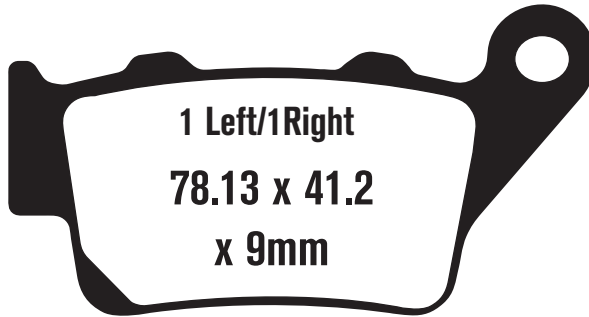

Equivalents OE#

45105 MV1 008
45105 MV8 405

FA208

1 Left/1Right
78.13 x 41.2
x 9mm

HUSABERG

All Models	95-12	R
ATK		
All Models	97-03	R
125 (2 stroke enduro)	03	R
250/260 (2 stroke engine)	03	R
450 MX	07	R
450 XC	07	R
Enduro 450	07	R
500 Enduro	03	R
605 Enduro	03	R
700 (2T) Intimidator	04	R
620 (2T) Intimidator	04	R
500 (2T)	04	R
370 (2T)	04	R
250 (2T)	04	R