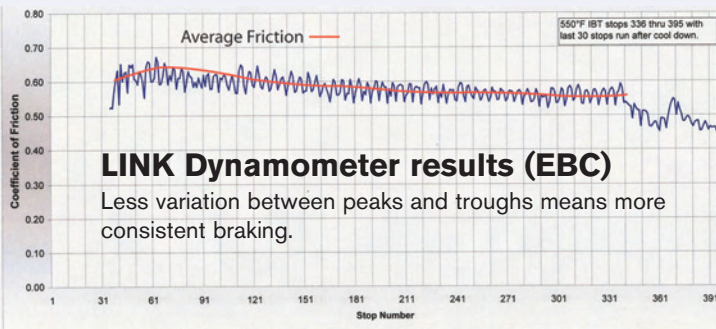

The Dyno Test Results

GPFA Range for 2013

Set No.	Set No.	Set No.
GPFA016HH	GPFA347HH	GPFA442/4HH
GPFA218HH	GPFA379HH	GPFA447HH
GPFA218/2HH	GPFA380HH	GPFA604/4HH
GPFA244HH	GPFA390HH	GPFA611HH
GPFA296HH	GPFA417/4HH	

EPFA Range for 2013

Set No.	Set No.	Set No.
EPFA16HH	EPFA249HH	EPFA390HH
EPFA94HH	EPFA252HH	EPFA400HH
EPFA95HH	EPFA261HH	EPFA405HH
EPFA129HH	EPFA261/2HH	EPFA406HH
EPFA131HH	EPFA263HH	EPFA407HH
EPFA145HH	EPFA265HH	EPFA409HH
EPFA158HH	EPFA294HH	EPFA417/4HH
EPFA175HH	EPFA295HH	EPFA424HH
EPFA181HH	EPFA296HH	EPFA433/4HH
EPFA185HH	EPFA322/4HH	EPFA434HH
EPFA187HH	EPFA335HH	EPFA435/4HH
EPFA188HH	EPFA345HH	EPFA442/4HH
EPFA197HH	EPFA346HH	EPFA447HH
EPFA200HH	EPFA347HH	EPFA450HH
EPFA208HH	EPFA367HH	EPFA454/4HH
EPFA218HH	EPFA368HH	EPFA457HH
EPFA218/2HH	EPFA369/4HH	EPFA458HH
EPFA226HH	EPFA379HH	EPFA491HH
EPFA229HH	EPFA380HH	EPFA604/4HH
EPFA231HH	EPFA381HH	
EPFA239HH	EPFA387HH	
EPFA244HH	EPFA388HH	

For pad fitment information, please see the pad buyers guide.