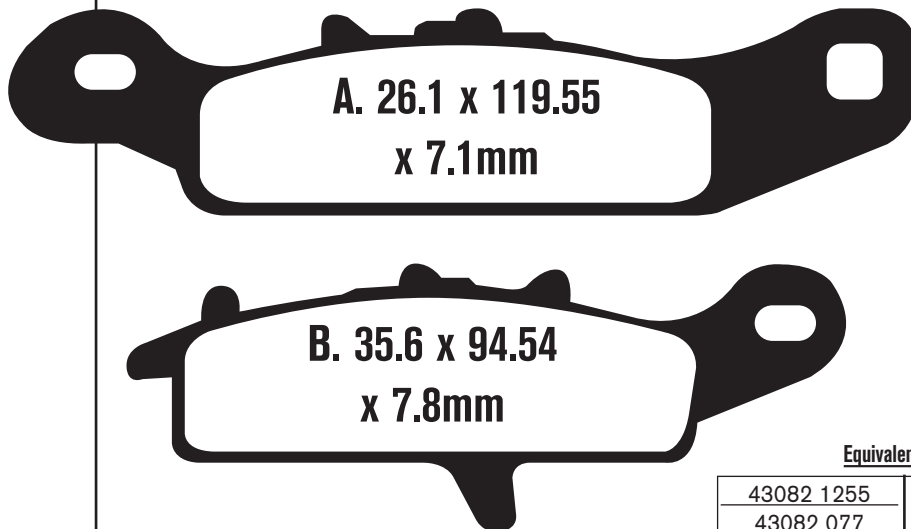

FA342

A. 26.1 x 119.55 x 7.1mm

B. 35.6 x 94.54 x 7.8mm

KAWASAKI		
KFX 450 R (KSF 450 B8F/B9F/BAF/BBF/BCS)	08-12	F Left
KVF 650 A1/A2/B2	02-03	F Left
KVF 650 D1/D6F/D7F/D8F/DAF Brute Force 4x4	05-10	F Left
KVF 650 E1/E6F/E7F/E8F Brute Force 4x4 Hardwoods Green HD	05-08	F Left
KVF 650 E1/E6F/E7F/E8F/E9F Brute Force 650 4x4 Hardwoods Green HD	05-09	F Left
KSV 700 A1/A2/A6F/A7F/A8F/A9F (KFX 700 V-Force)	04-09	F Left
KSV 700 A1/B1 (KFX 700 V-Force)	04	F Left
KVF 700 A1/A2/A6F (Prairie 700 4x4)/B1/B2/B6F (Prairie 700 4x4 Hardwoods Green HD)	04-06	F Left
KVF 700 D1/D6F Team Green Special Edition	05-06	F Left
KSV 700 B1/B2/B6F/B7F/B8F (KFX 700 V Force)	04-08	F Left
SUZUKI	LT-V 700 FK4/FK5 Twin Peaks 700 4x4	04-05 F Left

Competitor X Ref

43082 1255	K4308 21255	SBS 801	Vesrah VD441	Ferodo -
43082 077				

Dealer Stocking Recommendation

Single/Pair	Popularity #	Rec Stocking Level
1	N/A	1

STD FA342R Sintered Off Road ATV
OPTION FA342SV Sintered Off Road Utility