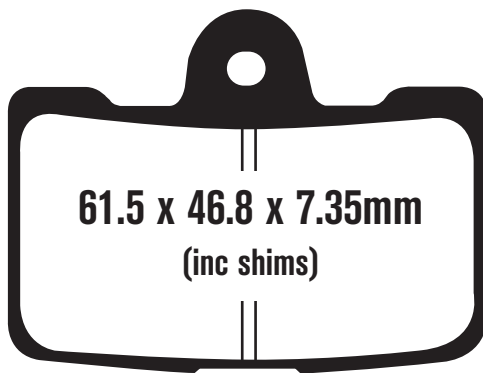

FA454/4

8 piston caliper

BUELL

1125 R	08-10	F
1125 CR	09-10	F
XB 12 SCG Lightning	09-10	F
XB 12 R Firebolt	09-10	F
XB 12 SS Lightning	09-10	F

Equivalents OE#

H0300-1AMA

Competitor X Ref

SBS	Vesrah	Ferodo
856	9038	2240

STD	FA454/4HH	Sintered HH Road
OPTION	EPFA454/4HH	Sintered HH Trackday & Road

Dealer Stocking Recommendation

Single/Pair	Popularity #	Rec Stocking Level
2	-	2