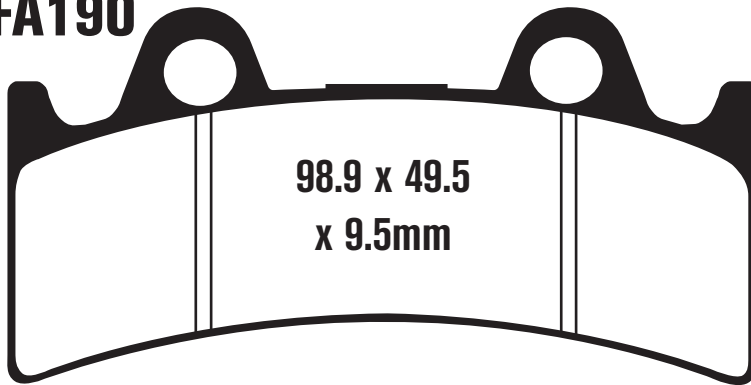

FA190

YAMAHA ROAD BIKE

YZF 750 R/SP 93-96 F
FZR 1000 EX-UP F/FC/G/GC 94-96 F

TRIUMPH

Daytona Super III (3 cyl) 94-97 F

PERFORMANCE MACHINE AFTERMARKET CALIPER

112 X 6RSB
112 X 6SSB
125 X 6QC

PRE TECH AFTERMARKET CALIPER

6 Piston

Dealer Stocking Recommendation

<u>Single/Pair</u>	<u>Popularity #</u>	<u>Rec Stocking Level</u>
2	Y29	2

Equivalents OE#

4FM W0045 00
4FM W0045 10

STD	FA190	Black - Touring - Road
OPTIONS	FA190HH	Sintered HH Superbike - Road
	EPFA190HH	Sintered HH Trackday & Road
	FA190V	Orange- Semi-Sintered - Road

Competitor X Ref

SBS
683

Vesrah
VD258

Ferodo
FDB864