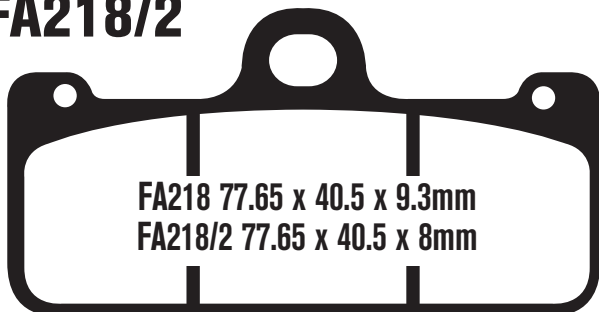

Single/Pair	Popularity #	Rec Stocking Level
2	-	0

STD	FA217	Green Race
-----	-------	------------

FA218

FA218/2

FA218 77.65 x 40.5 x 9.3mm
FA218/2 77.65 x 40.5 x 8mm

Equivalents OE# - FA218

STD	EPFA218HH	Sintered HH Trackday & Road
OPTION	GPFA218HH	Full Race HH Sintered
STD	EPFA218/2HH	Sintered HH Trackday & Road
OPTION	GPFA218/2HH	Full Race HH Sintered