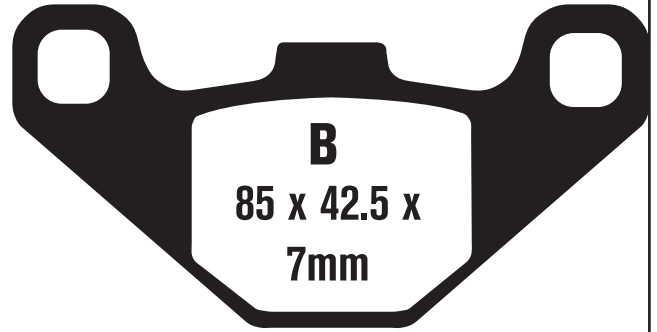

FA83 FA83/2

A. 47.5 x 37 x 10mm
B. 85 x 42.5 x 17.8mm

FA83

ADLY		
Noble 50/Thunderbike	07-09	F
Interceptor 300	06	F & R
300 Utility	06	F & R
CAN AM		
DS 90 X (2X4/4T)	08-11	F & R
Rally 200 (4A7A/B/C/D/E/F)	07	F
DINLI		
Diamond Back 90	06	R
KAWASAKI ROAD BIKE		
AR 50 A1	82	F
AR 80 A1	82	F
KAWASAKI DIRT BIKE		
KX 80 E2/E3	84-85	F
KX 80 G1/G2	86-87	F
KX 80 J2/L1-L3/N1-N3/R1-R6	87-96	F
KD 80 N1/N2/N3	88-90	F
KX100 B5/B6	95-96	F
KX 125 B1	82	F
KX 250 B1	82	F
KAWASAKI ATV		
KXT 250 A1 'Tecate'	84	R
SUZUKI DIRT		
RM 80 G/H/J/K	86-89	F
RM 80 L/M/N/P/R/S	90-95	F & R
RM 80 T/V/W/X/Y	96-00	R
RM 85 K2/K3/LK3/K4/LK4	02-04	R
BOMBARDIER/BRP		
Rally 200	03-06	F
POLARIS ATV		
Phoenix 200	05-13	F
200 Phoenix Rear Disc Model	05-09	F & R
Sawtooth 200	06-07	F
200 Sawtooth Quad Rear disc model	06	F & R
UM (UNITED MOTORS)		
X-Peed 50/Special Edition	00-05	F
Earthlander 90 R	05-06	R
Earthlander 200	05-06	R
Moontrax 50 R	03-06	R
Moontrax 90 R	03-06	R
Xpeed 50 R	07-08	F

E-TON

BXL-50 Draco	05-06	R
RXL-50M Viper (4T)		R
Viper 50 RXL 50	03-06	R
Viper 70 RLX 70/70M	05-09	R
RXL 90 Viper 90	03-06	R
RXL 90 R Viper 90 R Reverse	03-09	R
BXL 100 Draco	05-06	R
Yukon ELX 150	05-06	F
Viper EXL 150 ST Quad	05-06	F
Vector 250 ST Quad VXL	06-09	F&R
EXL 150 Yukon ST	05-06	F

YAMAHA ATV

YFM 90 RY Raptor	09-	R
YFM 300 GB/GD Grizzly	12-13	F

SFA83

ADLY

Fox 50	07-09	F
Jet 50	07-09	F
Panther 50	07-08	F
Thunderbike 150	07-09	F & R

MZ

Moskito/SX 50/RX 50	97-05	F
Moskito 125 R	00-05	F

TGB Scooter

Laser R5/i (49cc)	08-11	F
Delivery 50 (From F/No 609100)	06-11	F
101 S (50)/ Key West	05-11	F
R 50 X	06-11	R
Sunset 50	06-08	F
Sunset 151	06-08	F

HYOSUNG

SD 50 Sense	06-12	F
SF 50 Rally	06-12	F
SB 50 M	06-08	F
SF 50 B Prima	06-12	F

E-TON

Matrix 50	09	R
Matrix R4-150	09	R

SFA83/2

PIAGGIO STREET

Typhoon 50/SE	06	F
Typhoon 50	07-09	F

FA83/2 Equivalents OE#

497417
647171

FA83 Equivalents OE#

43022 MAC 000	43082 1083	0453036
43050 1040	43082 1115	GF5359902
43050 1043	43082 1164	0453812
43050 1044	69100 02821	0453036
43050 1051	59100 02820	0453200
43050 1169	59100 02821	43D F5906 00
43082 1065	59100 02830	1SC F5805 00
43082 1079	705 600 285	
43082 1081	45110 J4FT 000	

Competitor X Ref

SBS 544	Vesrah VD339/342/422	Ferodo FDB313

Dealer Stocking Recommendation

Single/Pair	Popularity #	Rec Stocking Level
1	FA83X - K11	FA83X - 2
1	FA83R - K21	FA83R - 1

OPTIONS	STD FA83	Black - Touring - Road
	FA83HH	Street - Sintered
	FA83R	Sintered Off Road Utility
	FA83X	Red - Off Road
	SFA83	Black - Scooter
OPTIONS	SFA83HH	Sintered - Scooter
	STD FA83/2	Black - Touring - Road
	FA83/2HH	Street Sintered
	SFA83/2	Black - Scooter
	SFA83/2HH	Sintered - Scooter