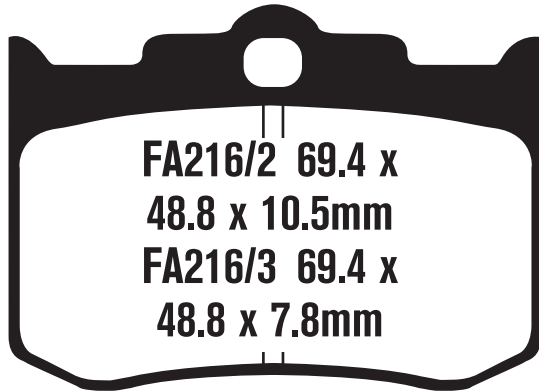

FA216 Use FA216/3

FA216/2

FA216/3

FA216/2
EBC AFTERMARKET CALIPER
4 Piston
PERFORMANCE MACHINE AFTERMARKET CALIPER
124 x 4HR
137 x 4

FA216/3
HHI - HAWG HALTERS AFTERMARKET CALIPERS
4 Piston - All types
INDIAN
All models 02-08 F&R
LYNDALL BRAKES
PAD REF 7182 & 7183
NOVA/LEGENDS AFTERMARKET CALIPER
4 Piston
PERFORMANCE MACHINE AFTERMARKET CALIPER
125 x 4R
125 x 4RSPH
137 x 4B
REVTECH AFTERMARKET CALIPER
New Black 4 Piston Caliper
THUNDERHEART AFTERMARKET CALIPER
4 Piston Caliper

STD	FA216	Use FA216/3
OPTIONS	FA216HH	Use FA216/3HH
OPTIONS	EPFA216HH	Discontinued
STD	FA216/2	Black - Touring - Road
OPTIONS	FA216/2HH	Sintered HH Superbike - Road
STD	FA216/3	Black - Touring - Road
OPTIONS	FA216/3HH	Sintered HH Superbike - Road
OPTIONS	FA216/3V	V-Pad - Semi Sintered Pad
OPTIONS	FA216/3VLD	Chrome Backed V-Pad

Equivalents OE#

PM 0052/1602
8009008
8009007
43114 43206

Competitor X Ref

SBS	Vesrah	Ferodo
678=FA216 662=FA216/2	VD944 = FA216/3	-

Dealer Stocking Recommendation

Single/Pair	Popularity #	Rec Stocking Level
1	-	1