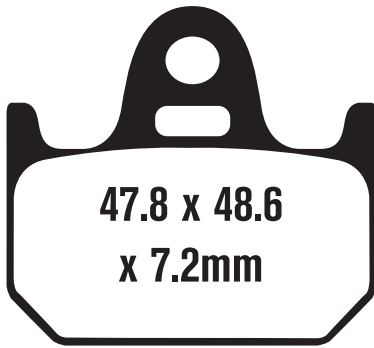

FA162

YAMAHA
TZ 125 94- R
TZ 250 89-01 R
TZ 250 (Radial Calipers) 02-10 R

Competitor X Ref

SBS 659	Vesrah -	Ferodo FDB2194

Equivalents OE#

3CL W0046 00	3LC W0046 00
3LC 25811 50	4TW W0046 00

Dealer Stocking Recommendation

<u>Single/Pair</u>	<u>Popularity #</u>	<u>Rec Stocking Level</u>
1	-	0

STD FA162 Black - Road