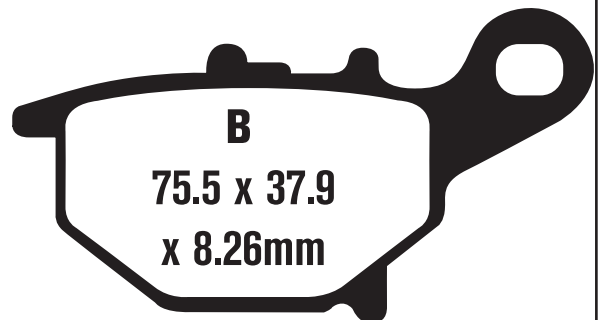

FA401

SUZUKI
RM 85 LK5/K5/LK6/K6/K7/LK7/K8/LK8/K9/LK9 /L0/LL0/L2/LL2

05-12 R

Competitor X Ref	SBS	Vesrah	Ferodo
	820	VD358	FDB2197

Equivalents OE#
69100 03880

STD	FA401X	Red - Off Road
OPTION	FA401R	Sintered - Off Road Utility

Dealer Stocking Recommendation

Single/Pair	Popularity #	Rec Stocking Level