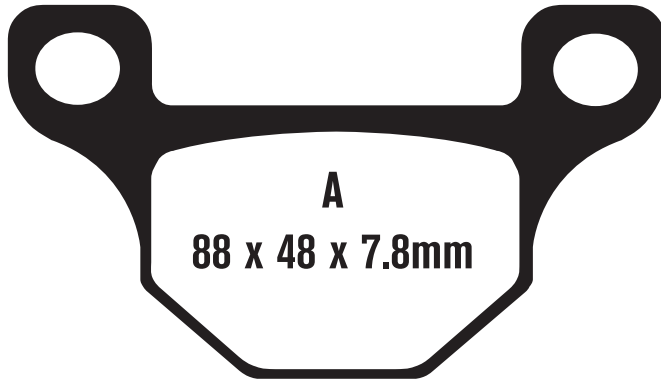

SFA93

TGB Scooter

Delivery 151 05-11 F
R 50 X 06-11 F

Equivalents OE#

413610

Dealer Stocking Recommendation

Single/Pair	Popularity #	Rec Stocking Level

Competitor X Ref

SBS	Vesrah	Ferodo

STD SFA93 Black - Scooter