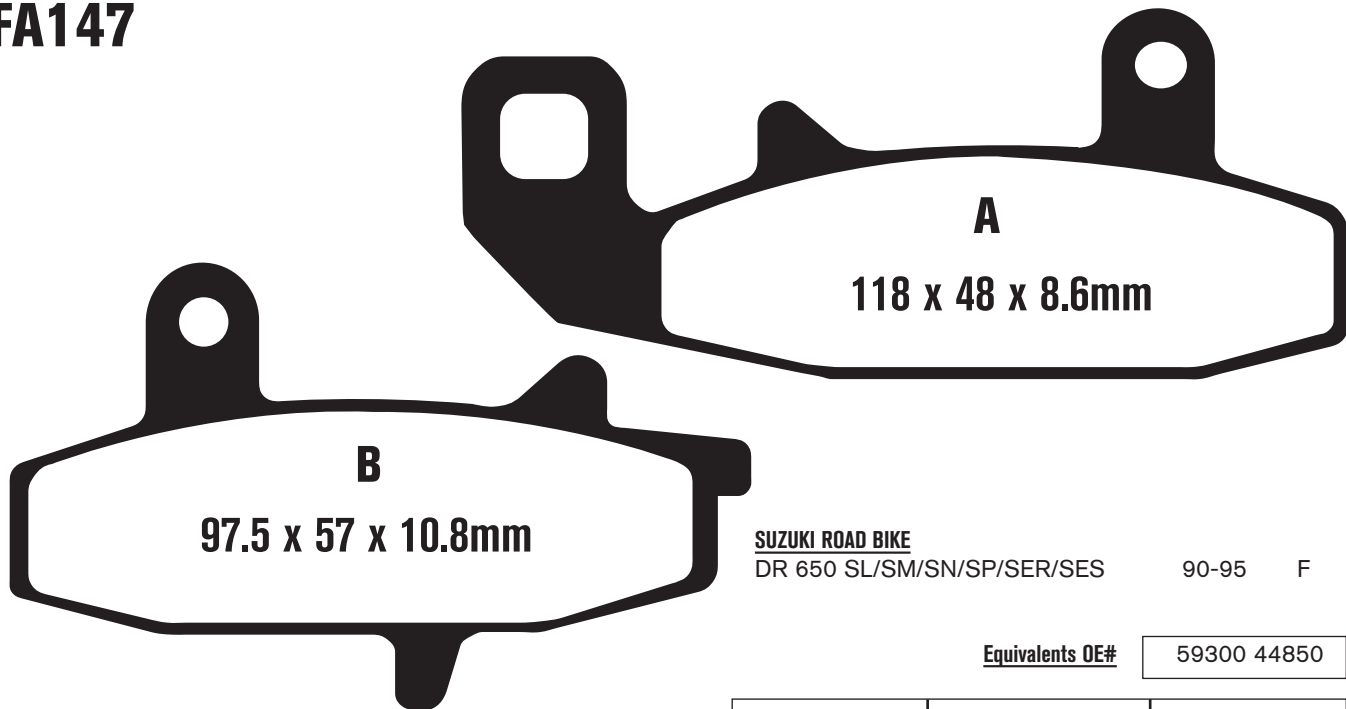

FA147

SUZUKI ROAD BIKE

DR 650 SL/SM/SN/SP/SER/SES

90-95 F

Equivalents OE#

59300 44850

Competitor X Ref

SBS 626	Vesrah VD347	Ferodo FDB569

STD	FA147X	Black - Off Road
OPTIONS	FA147R	Sintered Off Road Utility

Dealer Stocking Recommendation

<u>Single/Pair</u> 1	<u>Popularity #</u> -	<u>Rec Stocking Level</u> 1