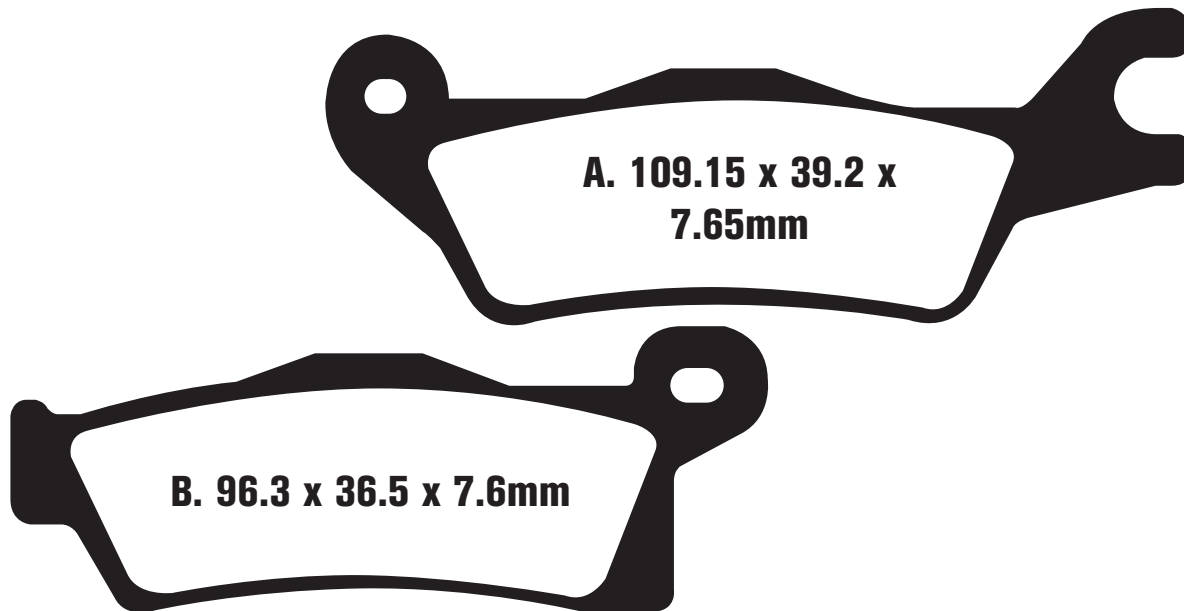

FA618

A. 109.15 x 39.2 x 7.65mm

B. 96.3 x 36.5 x 7.6mm

CAN-AM

Outlander 500 4x4 (STD/DPS/AT)	13	F (Left)
Outlander Max 500 4x4 (STD/DPX/AT)	13	F (Left)
Renegade 500 (STD)	13	F (Left) & R (Left)
Outlander Max 650 4x4 (STD/DPS/AT)	13	F (Left)
Outlander 650 4x4 (DPS/XT/STD)	13	F (Left)
Outlander 800 R STD	12-13	F (Left) & R (Left)
Outlander 800 R XT	12-13	F (Left) & R (Left)
Renegade 800 R STD	12-13	F (Left) & R (Left)
Renegade 800 R XXC	12-13	F (Left) & R (Left)
Outlander 800 R 4x4 (STD/DPS/XT/XT-P)	13	F (Left)
Outlander 1000 STD	12-13	F (Left) & R (Left)
Outlander 1000 XT	12-13	F (Left) & R (Left)
Outlander 1000 4x4 (DPS/XT-P)	13	F (Left)
Outlander Max 1000 (4x4 LTD)	13	F (Left)
Outlander Max 1000 (4x4 XMR)	13	F (Left)
Outlander Max 1000 (4x4 DPS/XT/XT-P)	13	F (Left)
Renegade 1000 STD	12-13	F (Left) & R (Left)
Renegade 1000 XXC	12-13	F (Left) & R (Left)

Equivalents OE#

705601015

Competitor X Ref

SBS	Vesrah	Ferodo
-	-	-

STD	FA618X	Red Off Road
OPTIONS	FA618R	Sintered Off Road Utility

Dealer Stocking Recommendation

Single/Pair	Popularity #	Rec Stocking Level
2	-	2