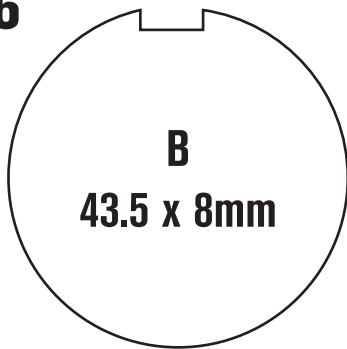

FA56

LIFAN

LF 200 GY-S	05-08	F