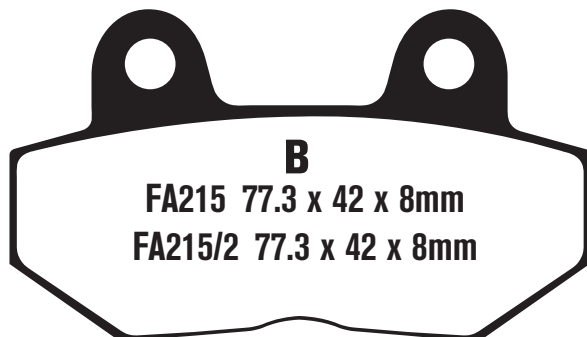

FA215 FA215/2

FA215 - TRIUMPH

Sprint (All carb models)	93	F Right
Tiger (885cc)	92-96	F Right
Trident 900	92-98	F Right
Trophy 900 (3 cyl)	92-93	F Right
Trophy 1200 (4 cyl)	92-93	F Right

FA215/2 - TRIUMPH

Daytona 750 (3 cyl)	92	R
Dayton 1000 (4 cyl)	92	R
Daytona 900 (3 cyl)	93-96	R
Daytona Super III (3 cyl)	94-97	R
Daytona 1200 (4 cyl)	93-98	R
Speed Triple (Carb models)	94-97	R
Sprint (All carb models up to VIN 9082)	93	R
Sprint (All carb models from VIN 9083)	94-98	R
Sprint RS (Up to VIN 139276)	99-01	R
Sprint RS (From VIN 139277)	02	R

Tiger	92-96	R
Tiger 885cc	92-98	R
Tiger 955 (cast wheel model)	04-06	R
Trident 900	92-98	R
Trophy 900 (3 cyl)	92-01	R
Tiger 1050 (Radial caliper)	07-12	R
Tiger 1050 SE/ABS	11-13	R
Trophy 1200 (4 cyl)	92-01	R

**FA215
Equivalent OE#**

T2020072-T301

**FA215/2
Equivalent OE#**

T2020560

**Competitor X
Ref**

SBS 638	Vesrah VD250 = FA215 VD250/2 =	FA215/2 Ferodo FDB631

STD	FA215	Black - Touring - Road
OPTIONS	FA215HH	Sintered HH Superbike - Road
STD	FA215/2	Black - Touring - Road
OPTIONS	FA215/2HH	Sintered HH Superbike - Road

**Dealer Stocking
Recommendation**

Single/Pair 1	Popularity # -	Rec Stocking Level 1