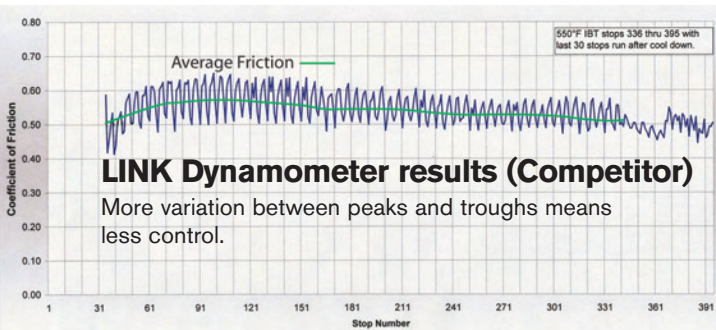

The Dyno Test Results

GPFA Range for 2013

Set No.	Set No.	Set No.
GPFA016HH	GPFA347HH	GPFA442/4HH
GPFA218HH	GPFA379HH	GPFA447HH
GPFA218/2HH	GPFA380HH	GPFA604/4HH
GPFA244HH	GPFA390HH	GPFA611HH
GPFA296HH	GPFA417/4HH	

EPFA Range for 2013

Set No.	Set No.	Set No.
EPFA16HH	EPFA249HH	EPFA390HH
EPFA94HH	EPFA252HH	EPFA400HH
EPFA95HH	EPFA261HH	EPFA405HH
EPFA129HH	EPFA261/2HH	EPFA406HH
EPFA131HH	EPFA263HH	EPFA407HH
EPFA145HH	EPFA265HH	EPFA409HH
EPFA158HH	EPFA294HH	EPFA417/4HH
EPFA175HH	EPFA295HH	EPFA424HH
EPFA181HH	EPFA296HH	EPFA433/4HH
EPFA185HH	EPFA322/4HH	EPFA434HH
EPFA187HH	EPFA335HH	EPFA435/4HH
EPFA188HH	EPFA345HH	EPFA442/4HH
EPFA197HH	EPFA346HH	EPFA447HH
EPFA200HH	EPFA347HH	EPFA450HH
EPFA208HH	EPFA367HH	EPFA454/4HH
EPFA218HH	EPFA368HH	EPFA457HH
EPFA218/2HH	EPFA369/4HH	EPFA458HH
EPFA226HH	EPFA379HH	EPFA491HH
EPFA229HH	EPFA380HH	EPFA604/4HH
EPFA231HH	EPFA381HH	
EPFA239HH	EPFA387HH	
EPFA244HH	EPFA388HH	

For pad fitment information, please see the pad buyers guide.