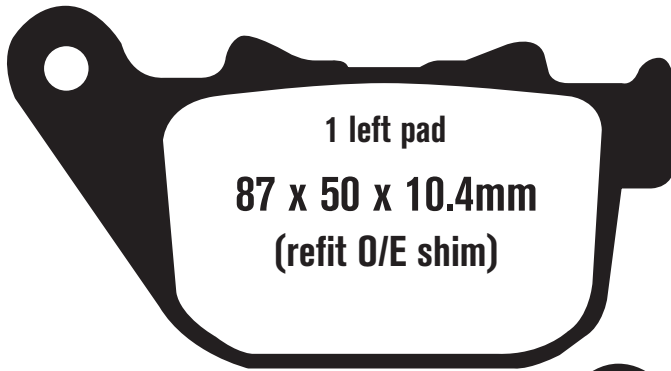

FA387

(Refit O/E shim)

HARLEY DAVIDSON

XL 883 Sportster Standard	04-08	R
XL 883 C Sportster Custom	04-10	R
XL 883 L "883 Low"	04-10	R
XL 883 R Sportster R	05-09	R
XL 883 R Roadster	10-13	R
XL 883 N Iron	09-12	R
XL 883 L Superlow	11-12	R
XL 1200 C Sportster Custom	04-12	R
XL 1200 L Sportster Low	07-11	R
XL 1200 N Nightster (Spoke wheel)	08-12	R
XL 1200 R Sportster Roadster	04-08	R
XL 1200 X Sportster Forty Eight	10-12	R
XL 1200 V Sportster Seventy Two	12-13	R
XR 1200	08-10	R
XR 1200 X	10-12	R

LYNDALL BRAKES

PAD REF 7234

Equivalents OE#

42836-04
42029-07

Competitor X Ref

<u>SBS</u> 808	<u>Vesrah</u> VD9010	<u>Ferodo</u> -

STD	FA387	Black - Road
OPTION	FA387HH	Sintered HH Road
OPTION	FA387V	V-Pad - Semi Sintered Pad

Dealer Stocking Recommendation

<u>Single/Pair</u> 1	<u>Popularity #</u> N/A	<u>Rec Stocking Level</u> 1