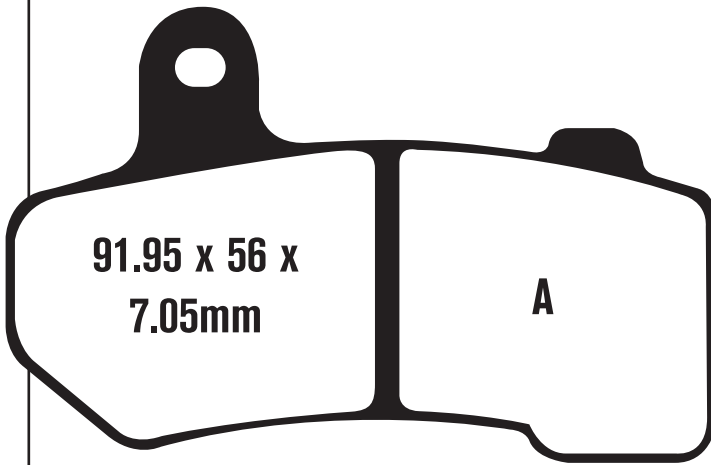

FA409

BUYERS GUIDE
BRAKE PADS

HARLEY DAVIDSON

VRSCR Street Rod	06-07	F & R
VRSCA V-Rod	06	F & R
VRSCD Night Rod	06-08	F & R
VRSCDX Night Rod Special	07-12	F & R
VRSCAW V-Rod	08-11	F & R
VRSCF V-Rod Muscle	09-13	F & R
VRSC Night Rod Special	12	F & R
VRSC 10th Anniversary V-Rod	12	F & R
FLHR Road King	08-12	F & R
FLHRC Road King Classic	08-13	F & R
FLHX Street Glide	08-13	F & R
FLTR Road Glide	08-09	F & R
FLTRX Road Glide Custom	10-12	F & R
FLHT Electra Glide Standard	08-10	F & R
FLHTC Electra Glide Classic	08-12	F & R
FLHTCU Ultra Glide Classic Electra Glide	08-13	F & R
FLHTK Electra Glide Ultra Ltd	10-13	F & R
FLHXXX Street Glide Trike	10-11	F
FLHTCUTG Tri Glide Ultra Classic (Trike)	09-13	F
FLTRU Road Glide Ultra	11-12	F & R

LYNDALL BRAKES

PAD REF 7254

STD	FA409	Black - Touring - Road
OPTION	FA409HH	Sintered HH Road
OPTION	FA409V	V-Pad - Semi Sintered Pad
OPTION	FA409VLD	Chrome Backed V-Pad

Dealer Stocking Recommendation

Equivalents OE#	
42850-06A	41854-08
42897-08	41852-08
42897-06A	42850 06B

Competitor X Ref	SBS	Vesrah	Ferodo
	830	VD9025	-

Single/Pair	Popularity #	Rec Stocking Level
2	-	2