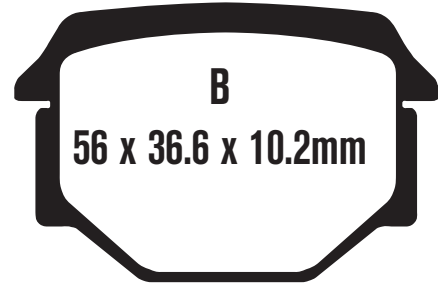

SFA93

TGB Scooter

Delivery 151 05-11 F
R 50 X 06-11 F

Equivalents OE#

413610

Dealer Stocking Recommendation

Single/Pair	Popularity #	Rec Stocking Level

Competitor X Ref

SBS	Vesrah	Ferodo

STD SFA93 Black - Scooter