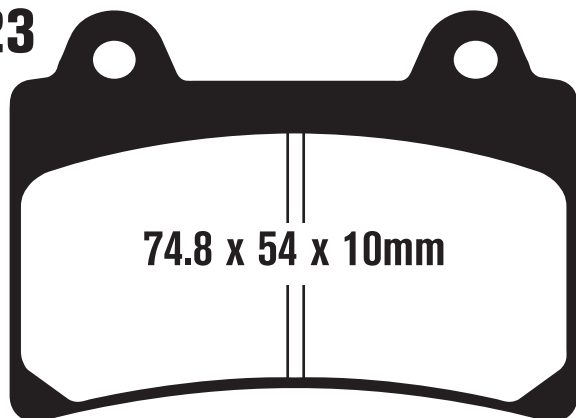

FA123

74.8 x 54 x 10mm

YAMAHA ROAD BIKE

FZR 400 A	90	F	XV 1600 Road Star/Midnight Star	99-02	R
FZR 750 Genesis RU/RT	87-88	F	XV 1600 Road Star	01-05	R
TDM 850 D/DC/E/EC	92-93	F	XV 1600 Road Star Silverado	07-09	R
FZR 1000 Genesis T/TC/U/UC	87-88	F	XV 1600 Road Star Midnight	03	R
FZR 1000 W/WC Genesis	89	F	XV 1600 Midnight Star	02-03	R
FJ 1200 W/WC	89-90	F	XV 1700 Road Star S 9 Spoke Cast		
FJ 1200 A/AC/B/BC/D/DC	90-92	F	XV17 ASX/ASY/ASZ/ASA/ASB	08-13	R
XVZ 13 D Series 'Venture Royale	86-93	F & R	XV 1700 Road Star Silverado Spoke Wheel	XV17 ATW	07 R
XVZ 1300 T/TC/U/UC Venture	87-88	F & R	XV 1700 Road Star Silverado S 9 Spoke Cast Wheel		
XVZ 13 'Royal Star' All models	96-01	F & R	XV17 ATSA/ATSB	11-13	R
XVZ 1300 TF Royal Star Midnight Venture	02-07	R	XV 1700 Road Star Silverado Spoke Wheel		
XVZ 1300 Royal Star Tour Deluxe	06-08	R	XV17 ATX/ATY/ATZ	08-10	R
XVZ 1300 Royal Star Midnight Tour Deluxe	06-10	R	XV 1700 Road Star 9 Spoke Cast	XV17 AWX	08 R
XVZ 1300 Royal Star Boulevard	99-00	F & R	XV 1700 Road Star (Solid front discs/spoke wheels)		
XVZ 1300 Royal Star Tour Deluxe	97-01	F & R	XV17 AT/ATC/AV/AVC/ATW	05-07	R
XVZ 1300 Royal Star Tour Deluxe	05-07	R	XV 1700 Road Star Midnight (Floating front discs		
XVZ 1300 LTK Venture	96-98	F & R	/9 spoke cast wheels) (XV17 AMT/ATMC/AMV/AMVC		05-06 R
XVZ 1300 Venture MM Limited Edition	01	R	XV 1700 Road Star Front floating discs/9 spoke cast wheels		
XVZ 1300 Royal Star	96-97/00	F & R	XV17 AWT/AWTC/AWV/AWVC	05-06	R
XVZ 1300 Royal Star Boulevard	99-01	F & R	XV 1700 Road Star Cast Wheels 9 spoke		
XVZ 1300 Royal Star Midnight Venture	02-07	R	XV17 AS/ASC/AWY/AW/AWWC	04-09	R
XVZ 1300 Royal Star Standard	98	F & R	XV 1700 Road Star Midnight Floating front discs		
XVZ 1300 Royal Star Tour Classic	96-00	F & R	/cast wheels spoke XV17 AMS/AMSC/AMW/AMWC		04/07 R
XVZ 1300 Royal Star Venture	99-07	R	XV 1700 Road Star Midnight Silverado Floating front discs		
XVZ 1300 Royal Star Venture S	08-13	R	/cast spoke wheels XV17 ATMS/ATMSC/ATMTC		
XV 1300 Royal Star Midnight Tour Deluxe	06-07	R	/ATMW/ATMV/ATMVC	04-07	R

Competitor X Ref

Equivalents OE#

SBS	Vesrah	Ferodo	1NL W0045 00	1RK W0045 50	2GH W0045 01
590	VD242/2	FDB662	1NL W0045 01	1RK W0046 00	3EN W0045 00
			1RK W0045 00	2GH W0045 00	4KG W0045 00

STD	FA123	Black - Touring - Road
OPTION	FA123HH	Sintered HH Superbike - Road
OPTION	FA123V	V-Pad - Semi Sintered Pad

Dealer Stocking Recommendation

Single/Pair	Popularity #	Rec Stocking Level
2	Y9	4