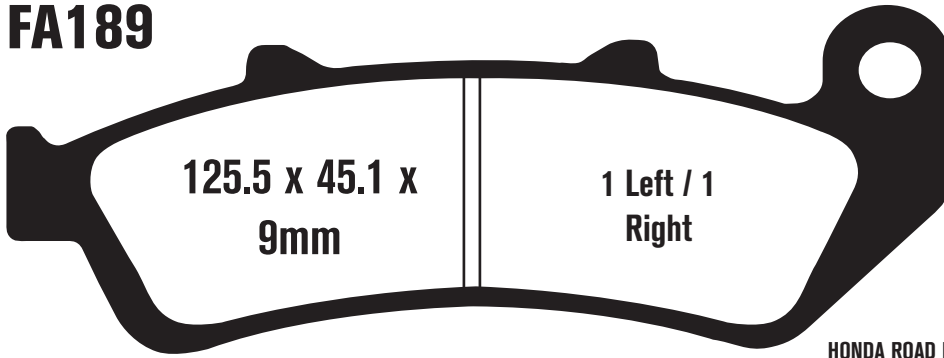

FA189

★ SAFETY NOTICE ★

LINKED BRAKE

FIT ALL THREE SETS AT PAD CHANGE

HONDA ROAD BIKE
CBR 1000 F

93-99 F & R

Equivalents OE#

06455 MZ2 405

Competitor X Ref

SBS
685

Vesrah
VD164

Ferodo
FDB2002

STD	FA189	Black - Touring - Road
OPTIONS	FA189HH	Sintered HH Superbike - Road

Dealer Stocking Recommendation

<u>Single/Pair</u>	<u>Popularity #</u>	<u>Rec Stocking Level</u>
3	H32	2