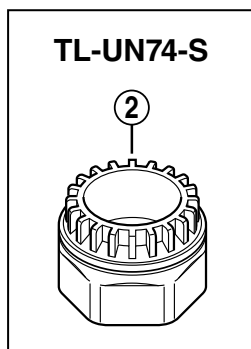

Bottom Bracket Assembly

BB-ES70

BB-ES70-E

Q'TY	ITEM NO.	SHIMANO CODE NO.	DESCRIPTION
	1	Y-1TJ 98010	Left Hand Adapter (B.C.1.37" x 24T) English Thread for Shell Width 68 mm
		Y-1T4 98010	Left Hand Adapter (B.C.1.37" x 24T) English Thread for BB-ES70-E Shell Width 68 mm
		Y-1T4 98020	Left Hand Adapter (B.C.1.37" x 24T) English Thread for Shell Width 73 mm
		Y-1T4 98030	Left Hand Adapter (B.C.1.37" x 24T) English Thread for BB-ES70-E Shell Width 73 mm
		Y-1TJ 98020	Left Hand Adapter (M36 x 24T) Italian Thread for Shell Width 70 mm
	2	Y-130 09073	Adapter Removal Tool (TL-UN74-S)