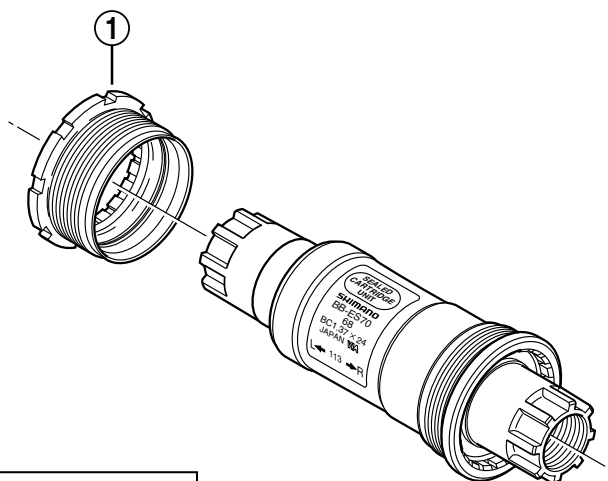

Bottom Bracket Assembly

BB-ES70

BB-ES70-E

Q'TY	ITEM NO.	SHIMANO CODE NO.	DESCRIPTION
	1	Y-1TJ 98010	Left Hand Adapter (B.C.1.37" x 24T) English Thread for Shell Width 68 mm
		Y-1T4 98010	Left Hand Adapter (B.C.1.37" x 24T) English Thread for BB-ES70-E Shell Width 68 mm
		Y-1T4 98020	Left Hand Adapter (B.C.1.37" x 24T) English Thread for Shell Width 73 mm
		Y-1T4 98030	Left Hand Adapter (B.C.1.37" x 24T) English Thread for BB-ES70-E Shell Width 73 mm
		Y-1TJ 98020	Left Hand Adapter (M36 x 24T) Italian Thread for Shell Width 70 mm
	2	Y-130 09073	Adapter Removal Tool (TL-UN74-S)