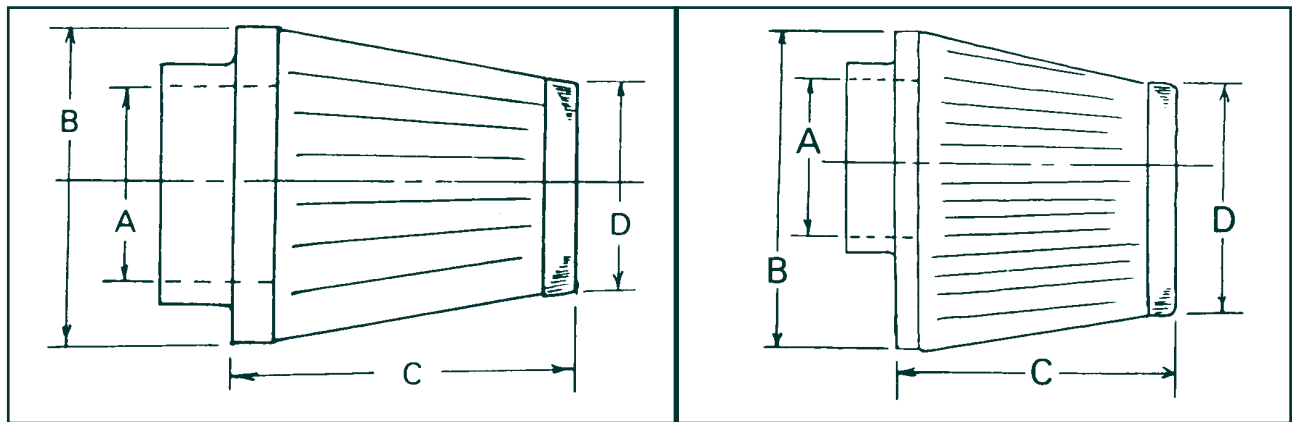

DIMENSION CHART

CONICAL TYPES					PARALLEL TYPES				
FILTER No.	A	B	C	D	FILTER No.	A	B	C	D
RC79	35	63	58	51	RC17	40	89	38	89
RC106	48	76	76	51	RC34	44	114	38	114
RC107	43	76	70	51	RU99	(Special Norton Filter)			
RC120	52.5	89	102	51	OVAL TYPES				
RC125	57	86	95	51					
RC135	55	88	104	88	RC059	43	112	70	75
RC234	55	76	70	51	RC069	50	112	70	75
RC311	28	57	57	51	RC84	40	72	51	51
RC312	51	73	63	51	RC098	55	112	70	75
RC313	43	76	60	51