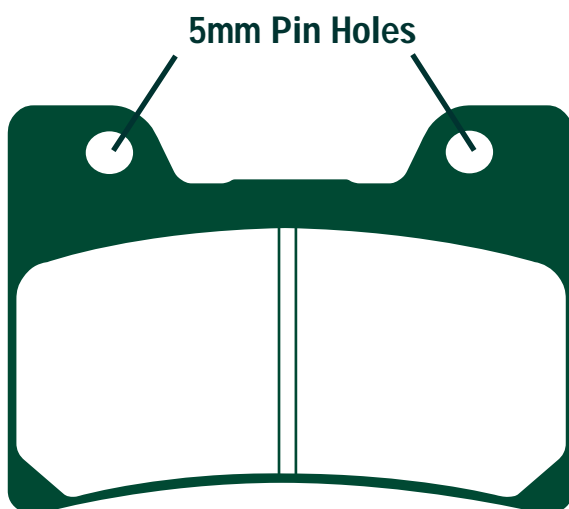

For later pad FZR 1000 92-93 with 6mm pin holes use FA182

Equivalents OE

3GM W0045 00	3GM W0045 11
3GM W0045 01	

Competitor X Ref

Dunlop DP410	Ferodo FDB666	SBS 645	Vesrah VD-251

MATERIAL AVAILABILITY AND PART NO.

STD	OPTIONS			
FA	HH	R	MXS	EPFA
FA160	FA160HH	-	-	-

FA161 52.6 x 52.7 x 8mm

KAWASAKI

Z 250 A1/A2/A3

78-81

R

ZXR 400 (L1-L9)

91-03

R

ZXR 400 H1/H2

89-90

R

ZXR 400 J1/J2

89-90

R

ZXR 400 R (ZX 400 M1-M4)

91-94

R

ZXR 750 H1/H2/J1/J2/K1/K2/L1/L2L3/M1/M2

89-95

R

ZX-7R (ZX 750 P1/P2/P3/P4/P5/P6/P7)

96-03

R

ZZR 1100 D1-D9

93-01

R

ZRX 1100 (ZR 1100 C1/C2/C3/C4)

97-00

R

ZX12R (ZX 1200 A1/A2/B1/B2)

00-03

R

ZRX 1200 R(A1/A2/A3/A4/A5/A6F)

01-08

R

ZRX 1200 5 (B1-B3)

01-04

R

ZZR 1200 C1H/C2H

02-04

R

ZX 12R (ZX 1200 B3/B4/B6F)

04-06

R