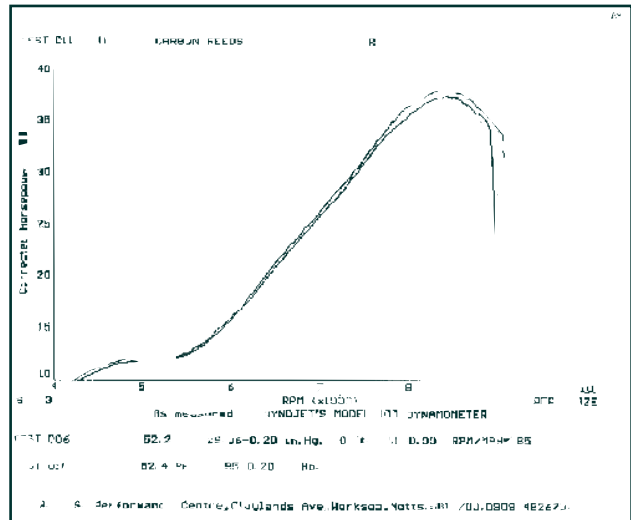

CARBON REEDS

More Torque - More Horses

All the way - Hy-Tech's new Carbon reeds out perform the, previous market best. (Test done on RD 250 LC, in 4th gear at full throttle). Thanks to Shawn Webster at R&S Performance Centre for use of his Dynojet rolling road and expertise. (R&S phone # 0909 482670)
A FULL HORSEPOWER IMPROVEMENT AT TOP END