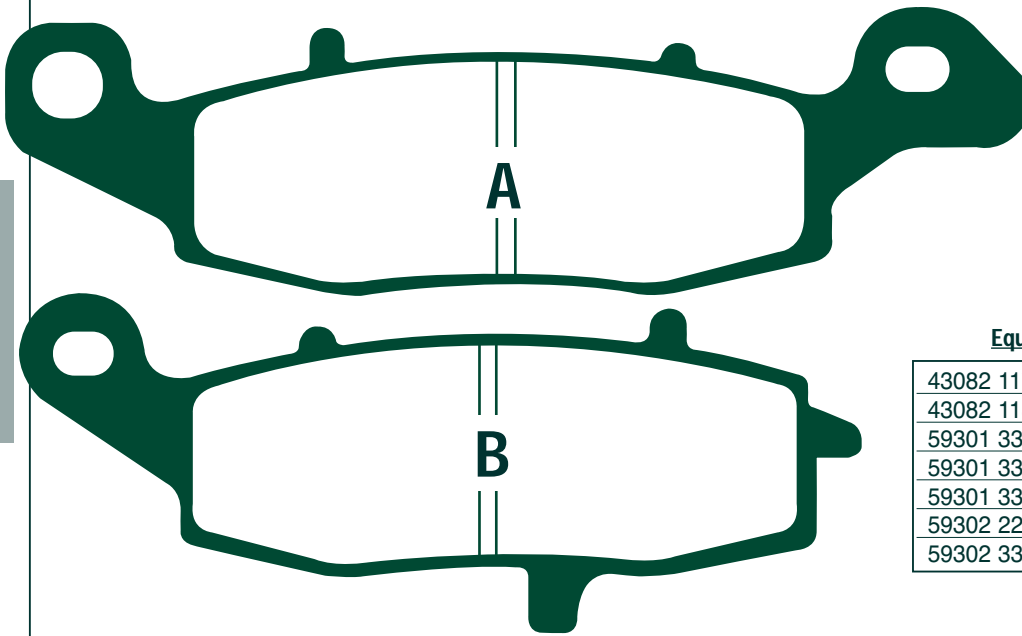

FA229 A. 133.5 x 36.8 x 8.4mm B. 109.6 x 44.4 x 8.5mm

Equivalents OE

43082 1177	43082 1223
43082 1187	43082 1234
59301 33820	43082 1244
59301 33830	43082 1282
59301 33840	43082 S019
59302 22850	59302 33830
59302 33810	

KAWASAKI

ZR-X 400 E3 (ZR 400 E3)	96	F(left)
ER-5 ER 500 C1-C5P	01-07	F
ER-6F (EX 650 A6F/A7F/A8F/C9F/CAF)	06-10	F(left)
ER-6F (EX 650 B6F/B7F/B8F/D9F/DAF) ABS	06-10	F(left)
ER-6N (ER 650 A6F/A7F/A8F/C9F/CAF)	06-10	F(left)
ER-6N (ER 650 B6F/B7F/B8F/D9F/DAF)	06-10	F(left)
KLE 650 A7F/A8F/A9F/CAF Versys	07-10	F(left)
KLE 650 B7F/B8F/B9F/DAF Versys ABS	07-10	F(left)
KLR 650 C1-C10	95-04	F
ZR 750 D1 "Zephyr"	96-	F(left)
ZR-7 (ZR 750 F1/F3/F5)	99-04	F(left)
ZR-7S (ZR 750 H1/H2)	01-04	F(left)
Z 750 (ZR 750 J1/J2)	04-05	F(left)
Z 750 S (ZR 750 K1/K6F)	05-07	F(left)
VN 800 C1/C2/E1/E2/E3 "Drifter"	99-04	F
VN 800 B1-B10/B6F "Classic"	96-06	F
VN 900 A6F Classic	06	F
VN 900 B7F/B8F/B9F/BAF Classic (Spoke wheel)	07-10	F
VN 900 C7F/C8F/C9F/CAF Custom (Cast wheel)	07-10	F
KLV 1000 (LV 1000 A1H/A2H)	04-05	F(left)
GPZ 1100 E1/E2/F1	95-98	F(left)
ZR 1100 B1 "Zephyr"	96-97	F(left)
ZR 1100 B5 (Zephyr 1100 RS)	02	F(left)
VN 1500 D1/D2/E1/E2 "Classic"	96-99	F
VN 1500 G1/G2 Classic Tourer	98-00	F(left)
VN 1500 J1/J2/R1/R2/R3 Drifter	99-04	F
VN 1500 L1/L2/L3/L4 "Nomad Fi"	00-03	F(left)
VN 1500 N1/N2/N3 Classic Fi	00-04	F
VN 1600 A1/A2/A3/A6F	03-08	F(left)
VN 1600 D1H/D6F Classic Tourer	05-08	F(left)
VN 1700 C9F Classic Tourer	09	F(left)
VN 1700 E9F Classic	09	F(left)
VN 1700 DAF Classic Tourer ABS	10	F(left)
VN 1700 FAF Classic ABS	10	F(left)

SUZUKI

GSF 250 VS/S Bandit	97	F
TU 250 GY/GBK1 Grass Tracker/Big Boy NJ47A-117/123)	00-01	F
GSX 600 FW/FX/FY/FK1/FK2/FK3 /FK4/FK5/FK6	98-06	F(left)
GSF 600 Y/SY/K1/SK1/K2/SK2/K3/SK3 K4/SK4 Bandit	00-04	F(left)
DL 650 K4/K5/K6/K7/K8/K9X V-Strom	04-10	F(left)
DL 650 AK7/AK8/AK9/GTAK9 VStrom ABS	07-10	F(left)
DL 650 AK9GT V-Strom Traveller	09-10	F(left)
GSF 650 SK5/SK6 Faired Bandit Non ABS	05-06	F(left)
GSF 650 K5/K6 Naked Bandit Non ABS	05-06	F(left)
GSF 650 AK5/AK6 Naked Bandit - ABS	05-06	F(left)
GSF 650 SAK5/SAK6 Faired Bandit - ABS	05-06	F(left)
SFV 650 K9/L0 Gladius	09-10	F(left)
SV 650 K3/K4/K5/K6/K7/K8/K9/L0 Naked Non ABS	03-10	F(left)
SV 650 AK7/AK8/AK9/AL0 Naked ABS	07-10	F(left)
SV 650 SAK7/SAK8/SAK9/SAL0	07-10	F(left)
SV 650 SK3/SK4/SK5/SK6/SK7/SK8/SK9/SL0 Top Fairing Non ABS	03-10	F(left)
SV 650 X/Y/K1/K2 Naked - Non ABS	99-02	F(left)
SV 650 SX/SY/SK1/SK2 Top Fairing - Non ABS	99-02	F(left)
GSX 750 FW/FX/FY/FK1/FK2/FK3/FK4/FK5/FK6	98-06	F(left)
GSX 750 W/X/Y	98-03	F(left)
DL 1000 K2/K3/K4/K5/K6/K7/K8/K9 V-Strom	02-09	F(left)
M 1500 (VZ 1500 K9/L0 Intruder)	09-10	F(left)
VL 1500 K2/K3	02-03	F(left)
VL 1500 K5/K6/K7/K8 (C1500 Intruder)	05-08	F(left)

Competitor X Ref

Dunlop	Ferodo	SBS	Vesrah
DP322	FDB2048	705	VD-435

MATERIAL AVAILABILITY AND PART NO.

STD	OPTIONS			
FA	HH	R	MXS	EPFA
FA229	FA229HH	-	-	EPFA229HH