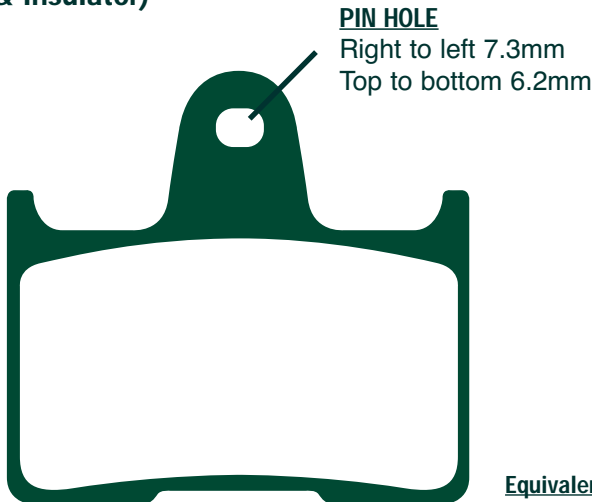

FA254 59.75 x 57 x 8.0mm

NOTE: Refit O/E shim & insulator)

HONDA

CB 400 SFX/SFY/SF1/SF2/SF3 Super Four	99-03	F
'X4' CB 1300 DCV (5C38)	97-	R
CB 1300 FW/FX/FY/F1 (SC40)	98-01	R

KAWASAKI

ZX-7RR (ZX750 N1/N2)	96-99	R
GTR 1400 (ZG 1400 A8F/A9F/CAF)	08-10	R
ZZR 1400 (ZX 1400 A6F/A7F)	06-07	R
ZZR 1400 ABS (ZX 1400 B7F)	07	R
ZZR 1400 ABS (ZX 1400 D8F/D9F/DAF)	08-10	R

MIZ/MUZ

1000 S	03-07	R
1000 SF	05-07	R
1000 SFX	07	R
1000 ST	07	R

SUZUKI

GSXR 600 K4/K5	04-05	R
GSF 650 SK5/SK6 Faired Bandit Non ABS	05-06	R
GSF 650 K5/K6 Naked Bandit Non ABS	05-06	R
GSXR 750 K4/K5	04-05	R
GSXR 1000 K1/K2/K3/K4/K5/K6	01-06	R
GSF 1200 SSK1/ZK1 (GV78A)	02	R
GSX 1400 K1/K2/K3/K4/K5/K6/K7/FE	01-07	R

Equivalents OE

43082 1182	69100 40820	69100 29810
43082 0055	69100 40840	06435 MCE 006
06435 MAZ 006	69100 18810	

Competitor X Ref

Dunlop	Ferodo	SBS	Vesrah
DP220	FDB211	715/765	VD436

MATERIAL AVAILABILITY AND PART NO.

STD	OPTIONS				
FA	HH	R	MXS	EPFA	
FA254	FA254HH	-	-	-