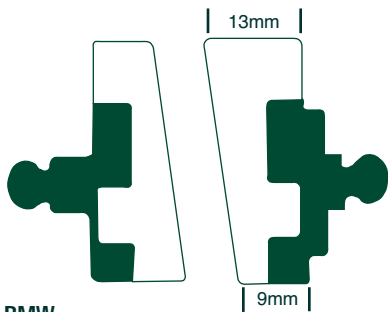

MATERIAL AVAILABILITY AND PART NO.

STD	OPTIONS			
FA	HH	R	MXS	EPFA
FA021	-	FA021R	-	-

Equivalents OE

Competitor X Ref

Dunlop	Ferodo	SBS	Vesrah
-	-	576	VD234

2HR W0045 00	5V6 W0045 01
5V6 W0045 00	

FA022 71.8 x 35mm