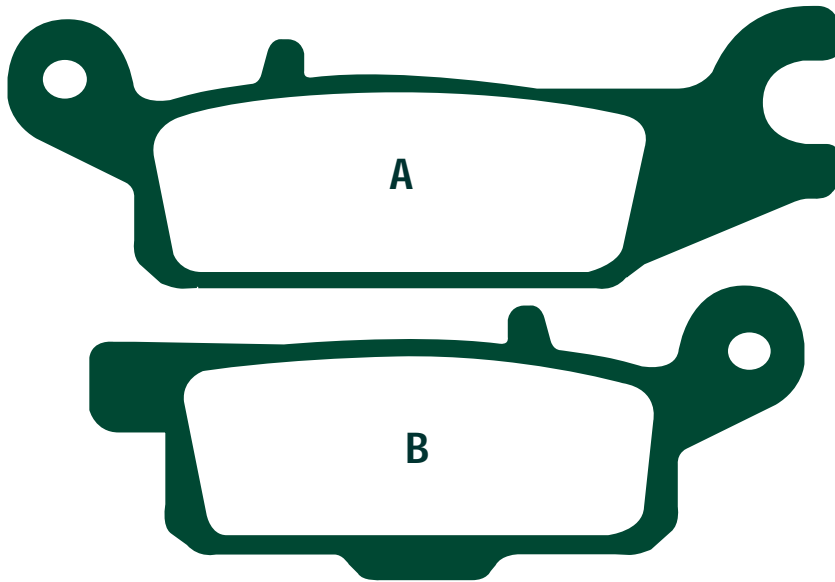

FA445TT A. 107 x 33.75 x 8mm B. 91.66 x 38.2 x 9mm

YAMAHA

YFM 550 Grizzly FGHY/FGPY 09-10 R(left)
YFM 700 FGPW/FGPX/FGPY/FGPZ Grizzly 07-10 R(left)

Equivalents OE #

3B4 W0046 00

Competitor X Ref

MATERIAL AVAILABILITY AND PART NO.				
STD	OPTIONS			
FA	HH	R	MXS	EPFA
FA445TT	-	FA445R	-	-

Dunlop	Ferodo	SBS	Vesrah
DP981	FDB 2233	852	VD279