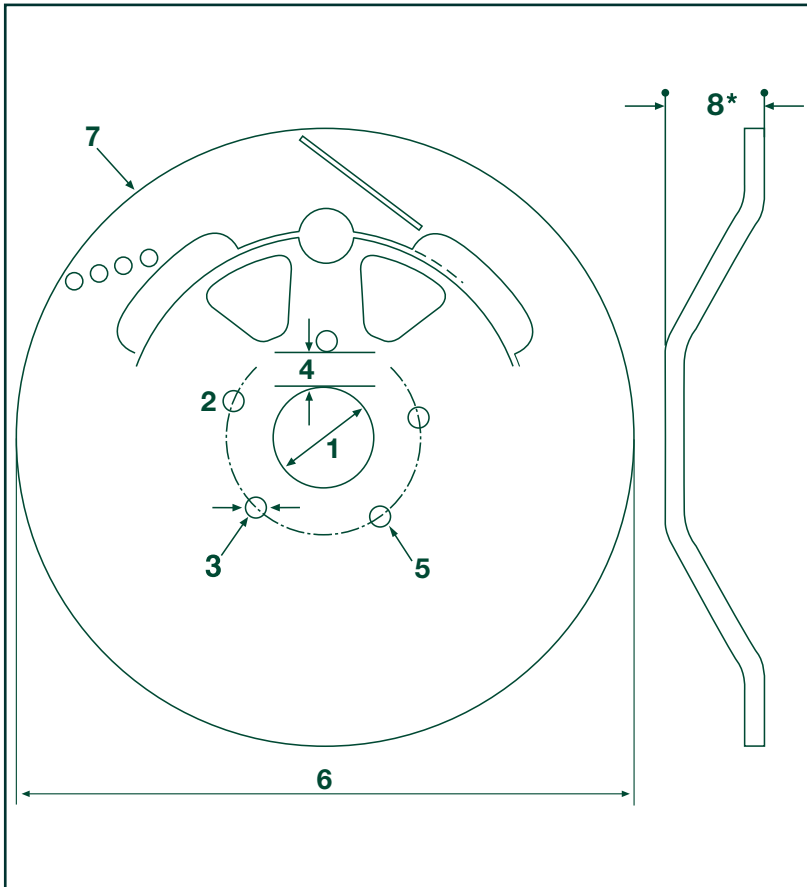

Name: _____
 Address: _____

Phone # _____
 Bike Details: _____

Wheel Details: _____
 No of Discs needed:

FRONT LEFT	
FRONT RIGHT	
REAR	

• DIMENSIONS OF DISC •

1	Bore Dia in mm	
2	No Holes in Hub	
3	Dia of Hub Holes in mm	
4	To determine PCD of Holes measure wall section only. <small>(From inside bolt hole to inside carrier bore)</small>	
5	Hole type i.e. plain /countersunk /counterbored	
6	Dia of Disc in mm	
7	Thickness of Disc in mm	
8	Offset in mm	
RACE USE		
STREET USE		