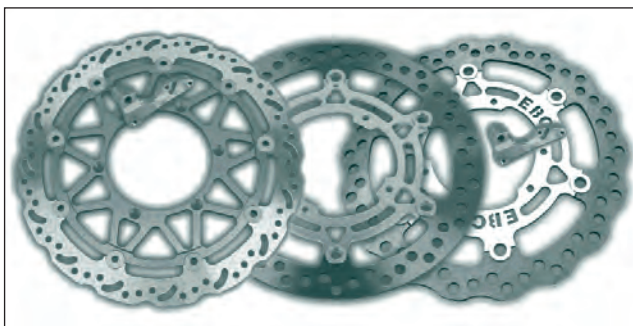

OVERSIZE DISC CONVERSIONS

280mm or 320mm discs constructed with forged alloy centre hub for weight reduction and tough billet steel 4mm thickness brake rotor for maximum stopping power. These rotor rings have extra weight reducing scraper holes and are riveted together with a nine button sturdy rivet system.