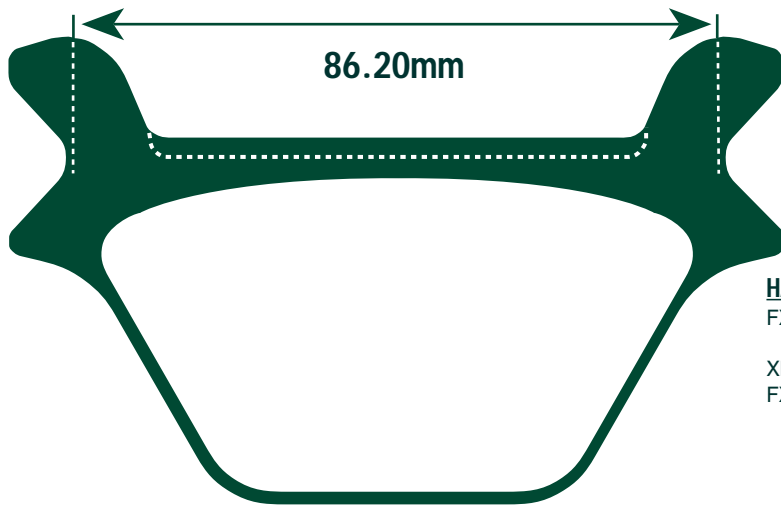

FA200 104 x 62.4 x 11.2mm

**Abutment Shims
(2 per set)**

HARLEY DAVIDSON

FXST/FXSTB/FXSTC/FXSTS/FLST/
FLSTC/FLSTF/FLSTS/FLSTN Late 87-99 R
XL/XLH/XLCH/XLS/XLX Late 87-99 R
FXD/FXDL/FXDWG/FXR/FXRS/FXRT
/FXRD/FXLR Late 87-99 R

Equivalents OE #

44209 87B	44209 87C	44213 87

Competitor X Ref

Dunlop	Ferodo	SBS	Vesrah
DP905	FDB521/2001	669	VD-923

MATERIAL AVAILABILITY AND PART NO.				
STD	OPTIONS			
FA	HH	R	MXS	EPFA
FA200	FA200HH	-	-	EPFA200HH