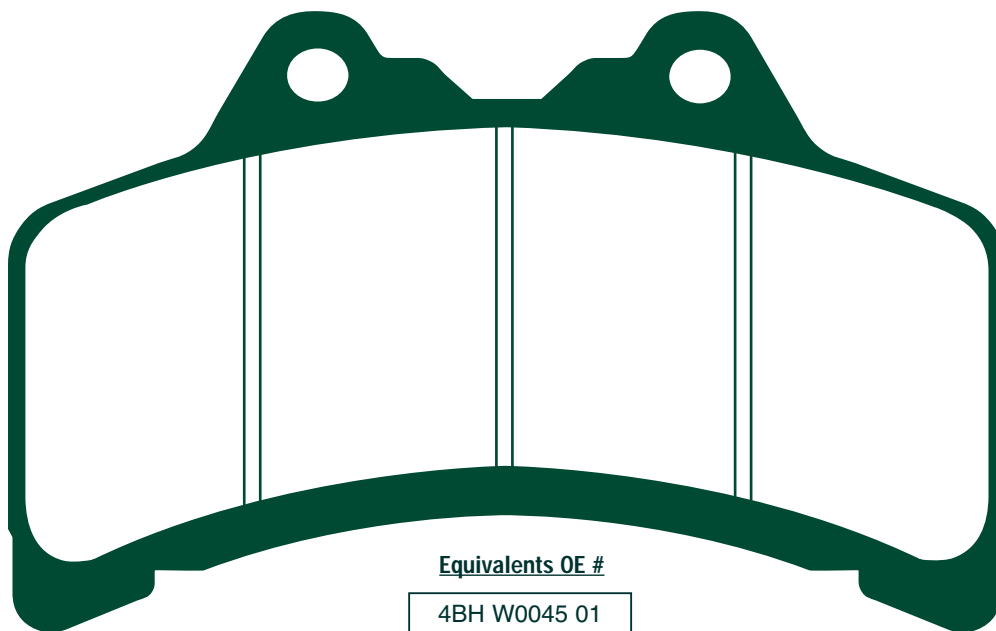

FA191 131.9 x 80 x 9.5mm

YAMAHA
GTS 1000

93-99

F

Equivalents OE #

4BH W0045 01

Competitor X Ref

Dunlop	Ferodo	SBS	Vesrah
-	FDB865	682	VD-259

MATERIAL AVAILABILITY AND PART NO.				
STD	OPTIONS			
FA	HH	R	MXS	EPFA
FA191	-	-	-	-