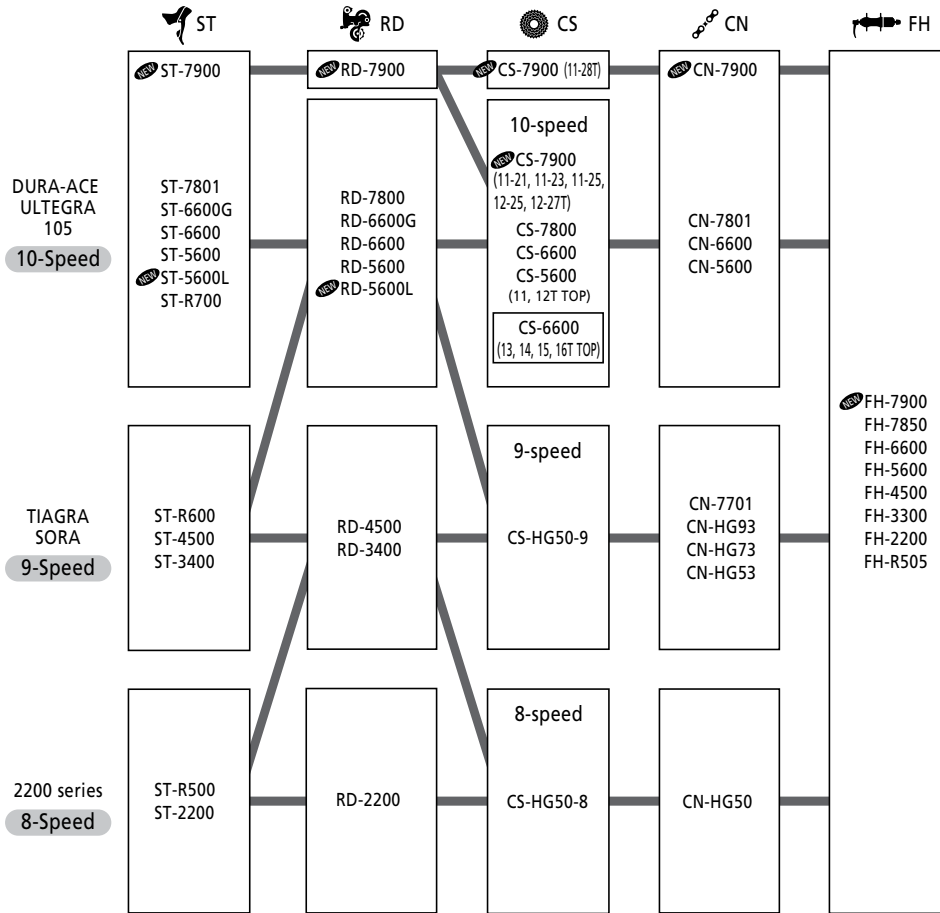

COMPATIBILITY: Front Drive – Road

COMPATIBILITY: Front Drive – Flat Handelbar

Front system

COMPATIBILITY: Rear Drive – Road

Note: CS-6600; Do not use front triple chainwheel with 14, 15, 16 top sprockets combination.

COMPATIBILITY: Rear Drive – Flat Handelbar

■ Rear drivetrain

Note-1: CS-6600; Do not use front triple chainwheel with 14, 15, 16 top sprockets combination.