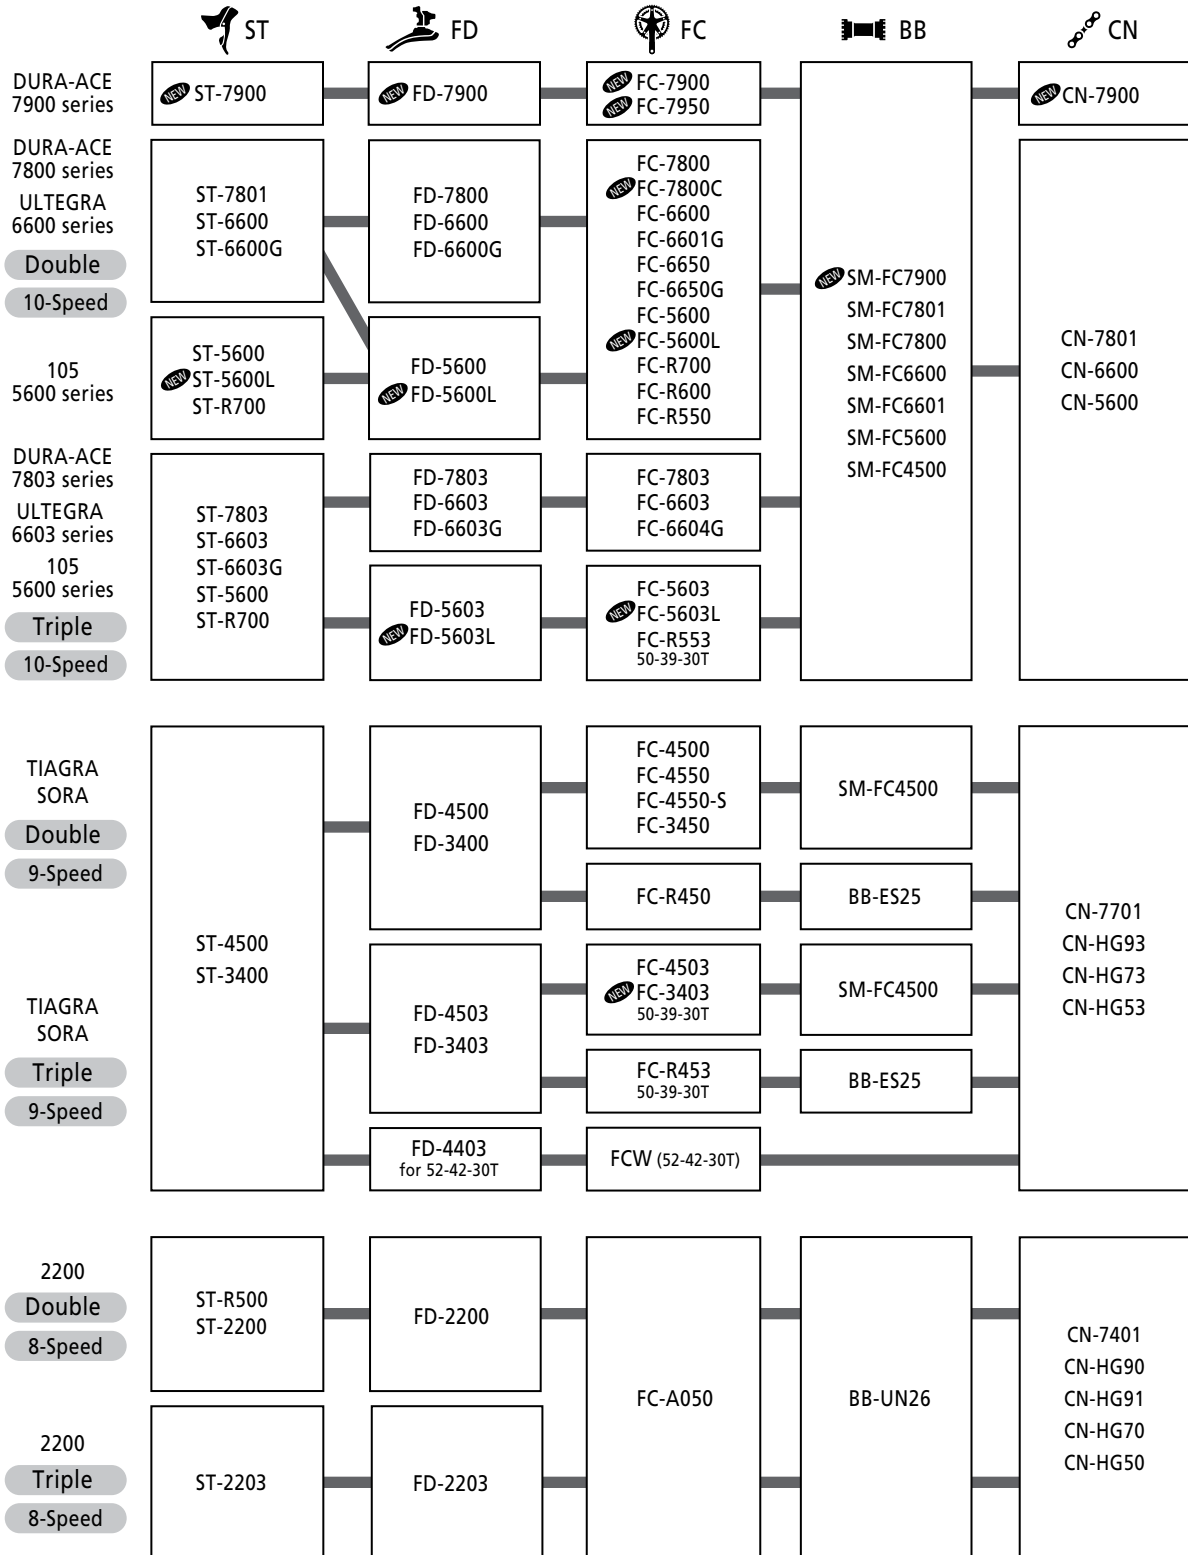

COMPATIBILITY: Front Drive – Road

COMPATIBILITY: Front Drive – Flat Handelbar

Front system

COMPATIBILITY: Rear Drive – Road

Note: CS-6600; Do not use front triple chainwheel with 14, 15, 16 top sprockets combination.

COMPATIBILITY: Rear Drive – Flat Handelbar

■ Rear drivetrain

Note-1: CS-6600; Do not use front triple chainwheel with 14, 15, 16 top sprockets combination.