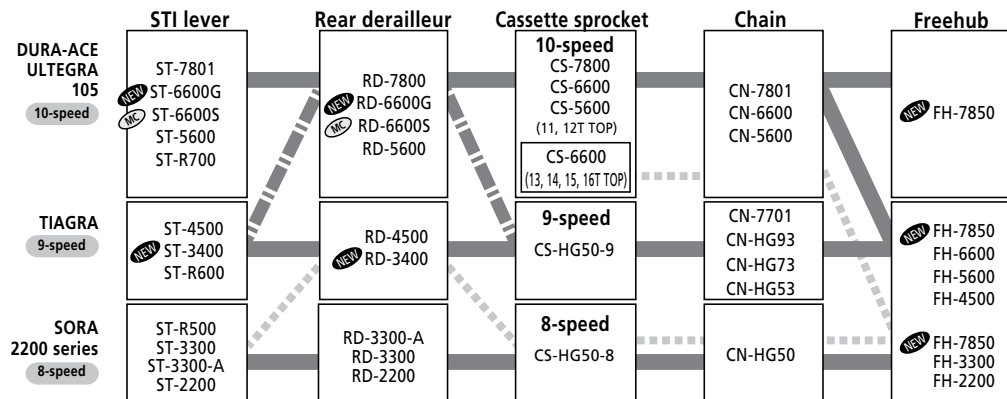

COMPATIBILITY: Front Drive – Road

COMPATIBILITY: Front Drive – Flat Handelbar

Front system

COMPATIBILITY: Rear Drive – Road

Note: CS-6600; Do not use front triple chainwheel with 14, 15, 16 top sprockets combination.

COMPATIBILITY: Rear Drive – Flat Handelbar

■ Rear drivetrain

Note-1: CS-6600; Do not use front triple chainwheel with 14, 15, 16 top sprockets combination.