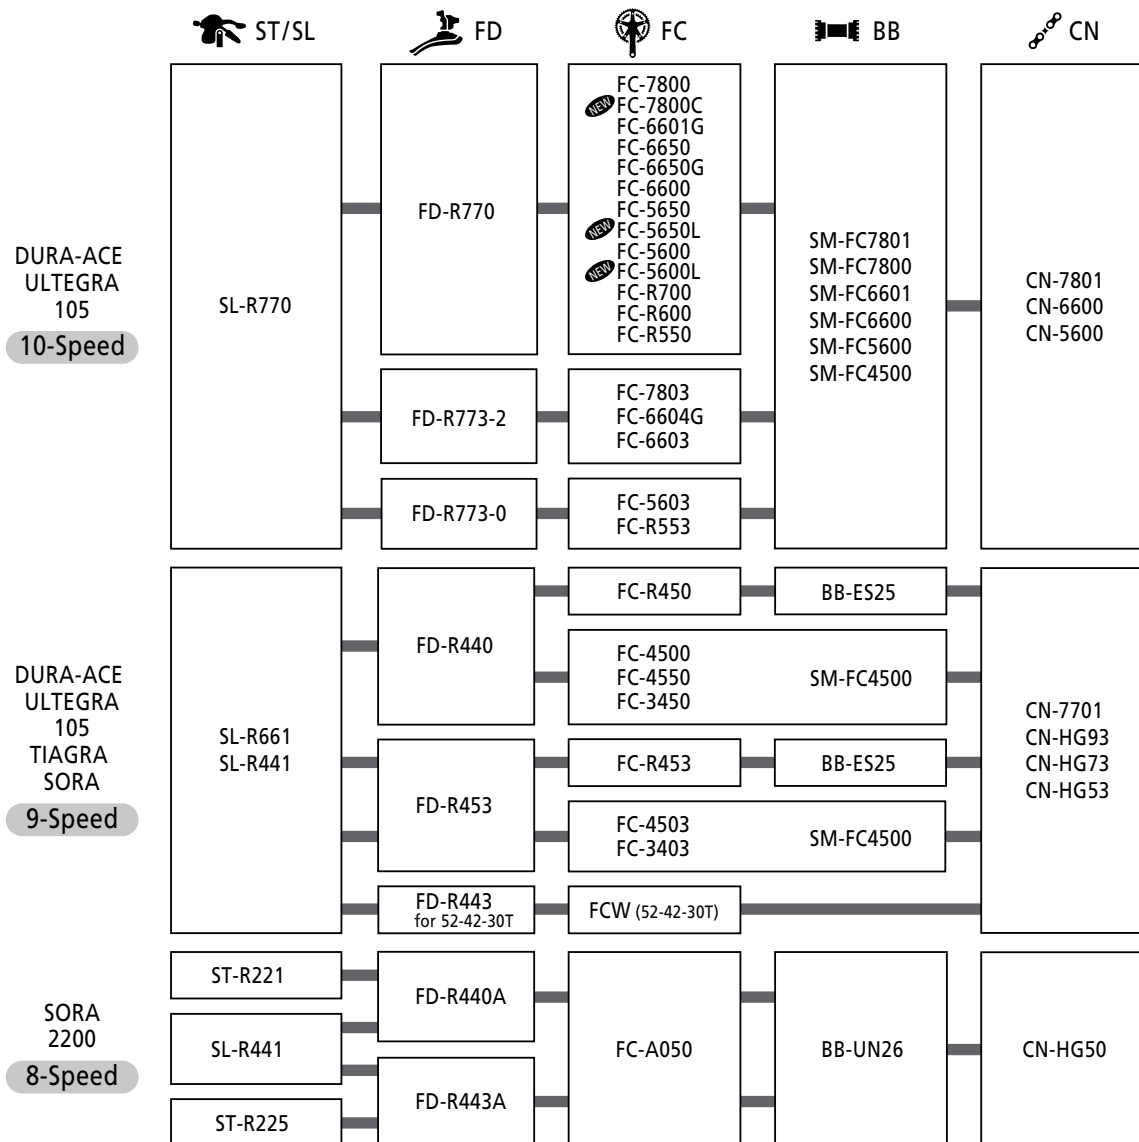

COMPATIBILITY: Front Drive – Road

COMPATIBILITY: Front Drive – Flat Handelbar

Front system

COMPATIBILITY: Rear Drive – Road

Note: CS-6600; Do not use front triple chainwheel with 14, 15, 16 top sprockets combination.

COMPATIBILITY: Rear Drive – Flat Handelbar

■ Rear drivetrain

Note-1: CS-6600; Do not use front triple chainwheel with 14, 15, 16 top sprockets combination.