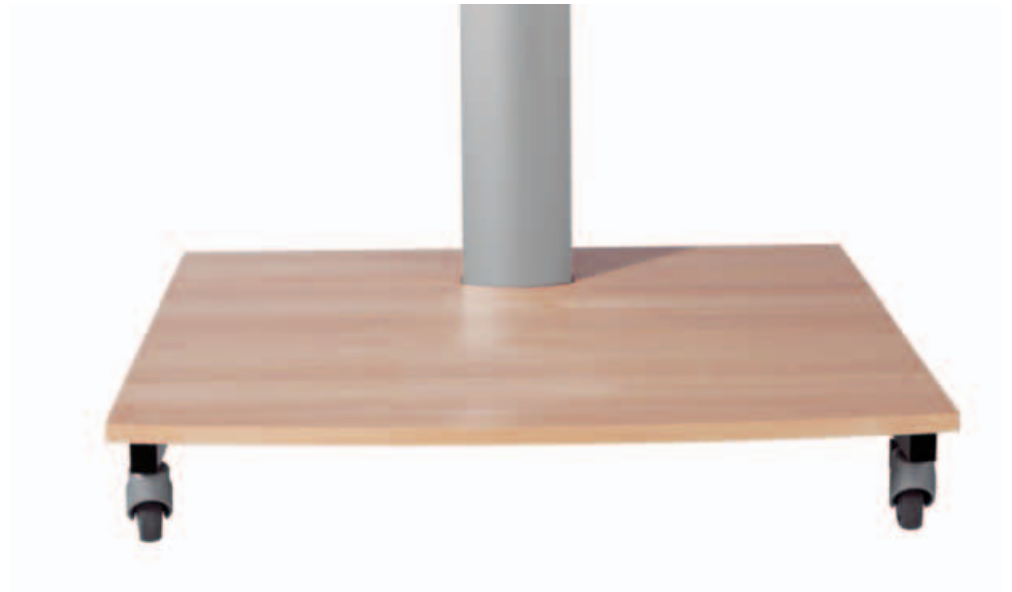

BASE SHELVES H

This base shelf is perfect complement to your mobile bracket. It is a solid shelf with lot of space for any equipment you need to go along with your big screen. The shelves are made out of solid mdf board and are available in birch, beech, black or grey.

BASE SHELVES SUITABLE FOR:

SMS Flatscreen FH M600
SMS Flatscreen FH M1150
SMS Flatscreen FH M1450
SMS Flatscreen FH M2000

BASE SHELVES H

INFO

- Color: birch, beech, black or grey.
- Size (WxD): 957x647 mm