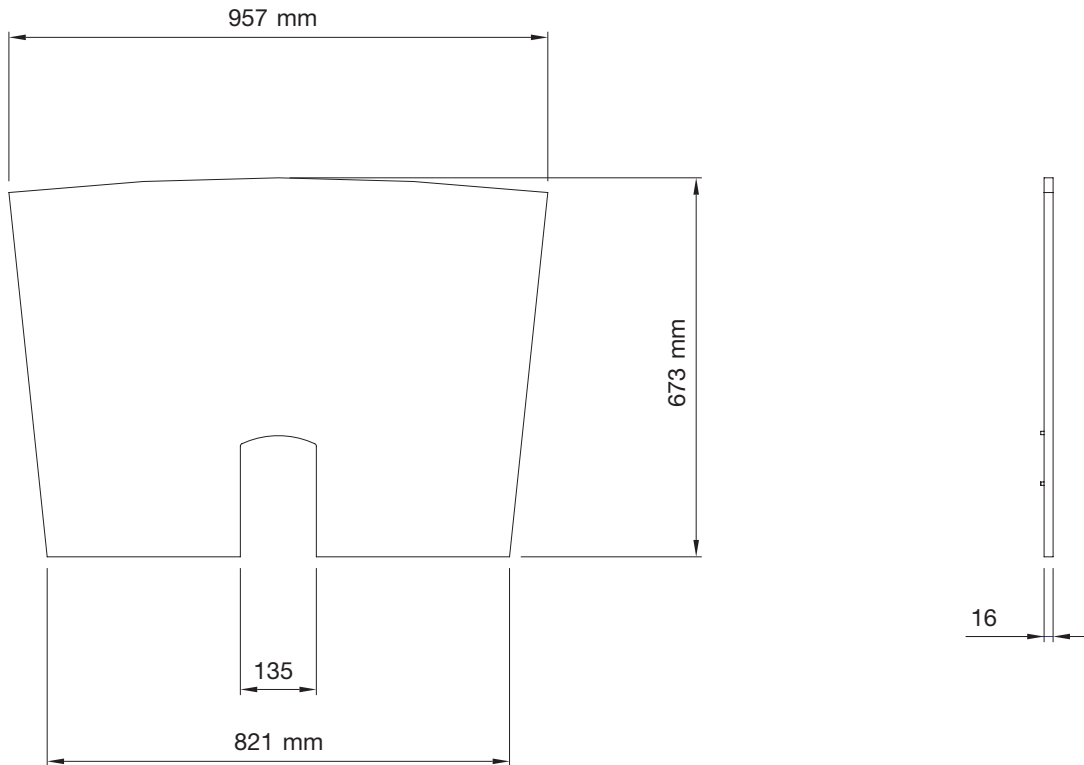

BASE SHELVES H

INFO

- Color: birch, beech, black or grey.
- Size (WxD): 957x647 mm

ART. NO

- PL200006
- PL200007
- PL200008
- PL200009

DESCRIPTION

- Flatscreen Base shelve H Black
- Flatscreen Base shelve H Grey
- Flatscreen Base shelve H Beech
- Flatscreen Base shelve H Birch

SMART MEDIA SOLUTIONS

www.SmartMediaSolutions.se