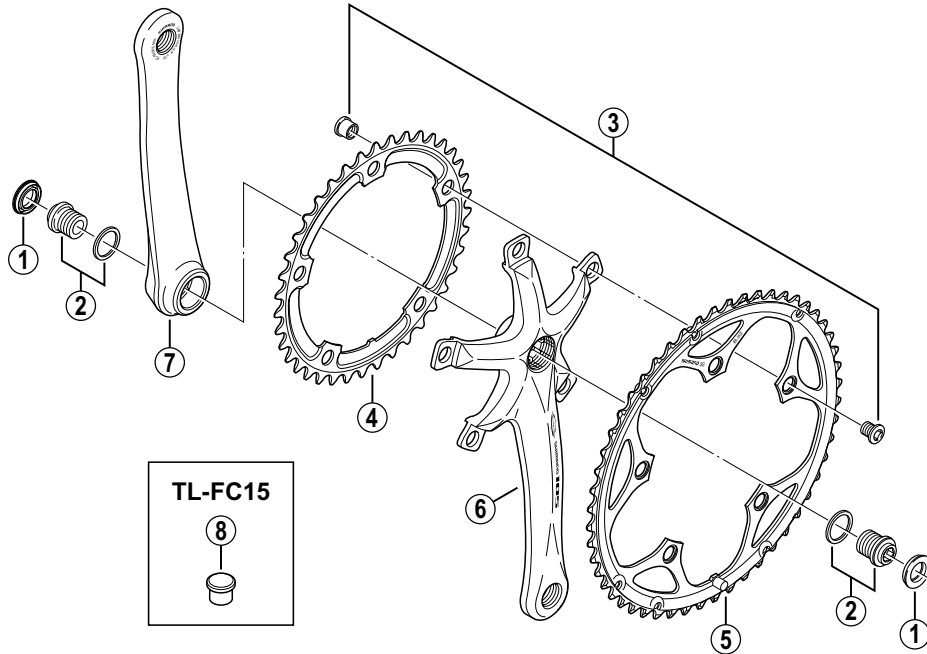

SHIMANO 105 Front Chainwheel

FC-5502-S Silver Version

FC-5502-L Black Version

• Bolt circle diameter: 130 mm

ITEM NO.	SHIMANO CODE NO.	DESCRIPTION	INTERCHANGEABILITY	
			FC-6500	FC-5501
1	Y-16V 07000	Crank Arm Cap		
2	Y-16V 98010	Crank Arm Fixing Bolt & Washer	B	A
3	Y-14U 98010	Gear Fixing Bolt (M8 x 8.5) & Nut (5 sets)	B	A
4	Y-16V 39110	Chainring 39T (B-Type / Silver)	B	B
	Y-16V 39120	Chainring 39T (B-Type / Black)	B	B
	Y-16V 42110	Chainring 42T (A-Type / Silver)	B	B
	Y-16V 42120	Chainring 42T (A-Type / Black)	B	B
5	Y-1EW98010	Chainring 50T (B-Type / Silver)		B
	Y-1EW98020	Chainring 50T (B-Type / Black)		B
	Y-1EW98030	Chainring 52T (B-Type / Silver)	B	B
	Y-1EW98040	Chainring 52T (B-Type / Black)	B	B
	Y-1EW98050	Chainring 53T (B-Type / Silver)	B	B
	Y-1EW98060	Chainring 53T (B-Type / Black)	B	B
6	Y-1EW98070	Chainring 53T (A-Type / Silver)	B	B
	Y-1EW98080	Chainring 53T (A-Type / Black)	B	B
	Y-1DG 06010	Right Hand Crank Arm 162.5 mm (Silver)		B
	Y-1DG 06020	Right Hand Crank Arm 162.5 mm (Black)		B
	Y-1DG 05010	Right Hand Crank Arm 165 mm (Silver)	B	B
	Y-1DG 05020	Right Hand Crank Arm 165 mm (Black)	B	B
	Y-1DG 04010	Right Hand Crank Arm 167.5 mm (Silver)	B	B
	Y-1DG 04020	Right Hand Crank Arm 167.5 mm (Black)	B	B
	Y-1DG 03010	Right Hand Crank Arm 170 mm (Silver)	B	B
	Y-1DG 03020	Right Hand Crank Arm 170 mm (Black)	B	B
7	Y-1DG 02010	Right Hand Crank Arm 172.5 mm (Silver)	B	B
	Y-1DG 02020	Right Hand Crank Arm 172.5 mm (Black)	B	B
	Y-1DG 01010	Right Hand Crank Arm 175 mm (Silver)	B	B
	Y-1DG 01020	Right Hand Crank Arm 175 mm (Black)	B	B
	Y-1DG 06110	Left Hand Crank Arm 162.5 mm (Silver)		B
	Y-1DG 06120	Left Hand Crank Arm 162.5 mm (Black)		B
	Y-1DG 05110	Left Hand Crank Arm 165 mm (Silver)	B	B
	Y-1DG 05120	Left Hand Crank Arm 165 mm (Black)	B	B
	Y-1DG 04110	Left Hand Crank Arm 167.5 mm (Silver)	B	B
	Y-1DG 04120	Left Hand Crank Arm 167.5 mm (Black)	B	B
8	Y-1DG 03110	Left Hand Crank Arm 170 mm (Silver)	B	B
	Y-1DG 03120	Left Hand Crank Arm 170 mm (Black)	B	B
	Y-1DG 02110	Left Hand Crank Arm 172.5 mm (Silver)	B	B
	Y-1DG 02120	Left Hand Crank Arm 172.5 mm (Black)	B	B
	Y-1DG 01110	Left Hand Crank Arm 175 mm (Silver)	B	B
	Y-1DG 01120	Left Hand Crank Arm 175 mm (Black)	B	B
8	Y-130 09180	TL-FC15 Crank Arm Removal Tool		A