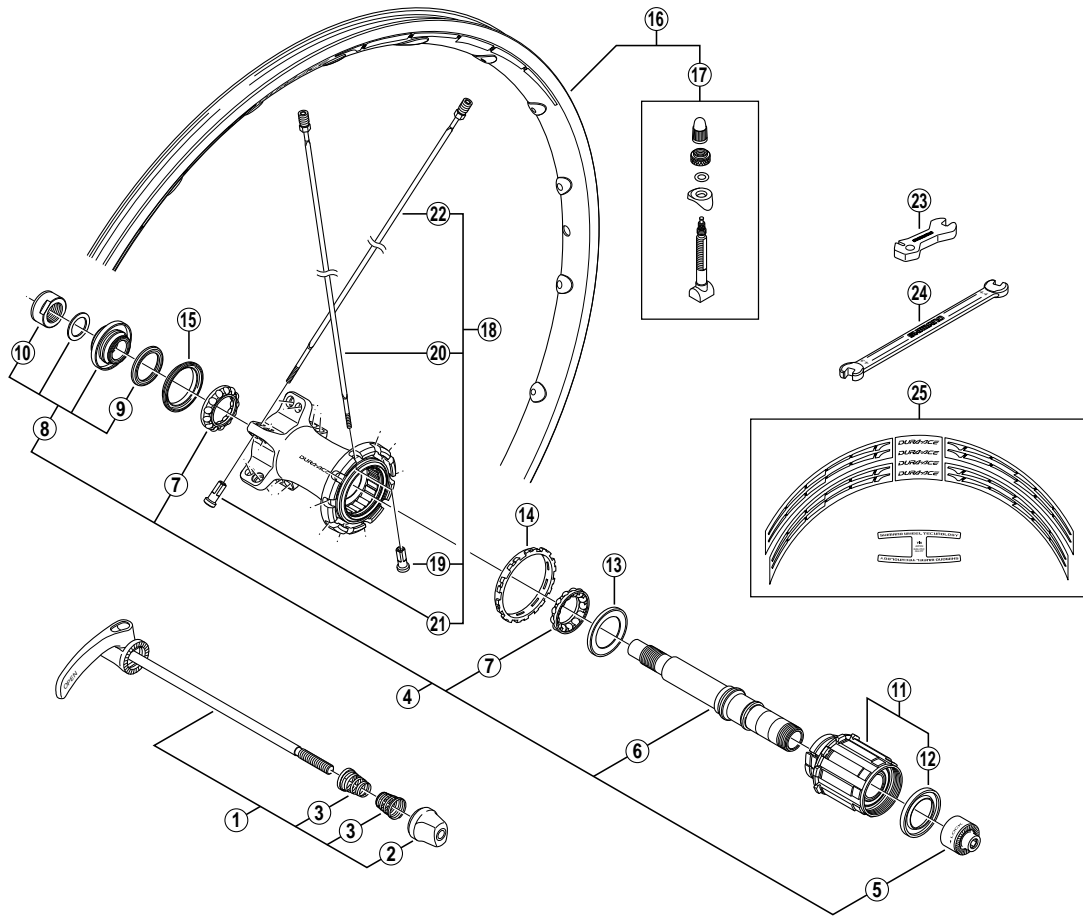

DURA-ACE Rear Wheel
WH-7801-SL-R 10-Speed

ITEM NO.	SHIMANO CODE NO.	DESCRIPTION
1	Y-3B9 90100	Complete Quick Release 163 mm (6-13/32")
2	Y-25R 98020	Quick Release Nut
3	Y-233 21000	Volute Spring
4	Y-4BN98110	Complete Hub Axle 130.3 mm (5-1/8")
5	Y-3CM98020	Right Hand Lock Nut (M15)
6	Y-3CM98030	Hub Axle 130.3 mm (5-1/8")
7	Y-25R 98080	Ball Retainer (3/16")
8	Y-4BN98120	Left Hand Lock Nut Unit
9	Y-25R 04000	Left Hand Seal Ring
10	Y-3B9 98050	Left Hand Lock Nut (M12)
11	Y-3CM98060	Complete Freewheel Body
12	Y-3CM11000	Sub Unit Rubber Seal
13	Y-3B9 18000	Inner Seal Ring
14	Y-4B9 11000	Hub Body Cap
15	Y-25R 06000	Inner Dust Cap
16	I-WHRIMUREBD	Rim {20H / Anodized (Black) / Clincher (Tubless Available) / w/Valve}
17	Y-4BN98140	Valve Unit
* 18	I-WHSPOKEVB1	Spoke Unit {Spoke (272 mm x 10 pcs. & 300 mm x 10 pcs.) / Spoke Plug (20 pcs.) / Right Hand Nipple (10 pcs.) / Left Hand Nipple (10 pcs.)}
19	Y-012 Z4200	Right Hand Nipple
* 20	Y-4BN98150	Right Hand Spoke (272 mm) w/Plug
21	Y-4A0 03000	Left Hand Nipple
22	Y-4BN98160	Left Hand Spoke (300 mm) w/Plug
23	Y-4A0 08000	Nipple Wrench
24	Y-4A0 14000	TL-WH77 Nipple Wrench
25	Y-4BN98170	Rim Sticker Unit

Over Lock Nut Dimension: 130 mm (5-1/8")

0510-2514A

Specifications are subject to change without notice.

SHIMANO