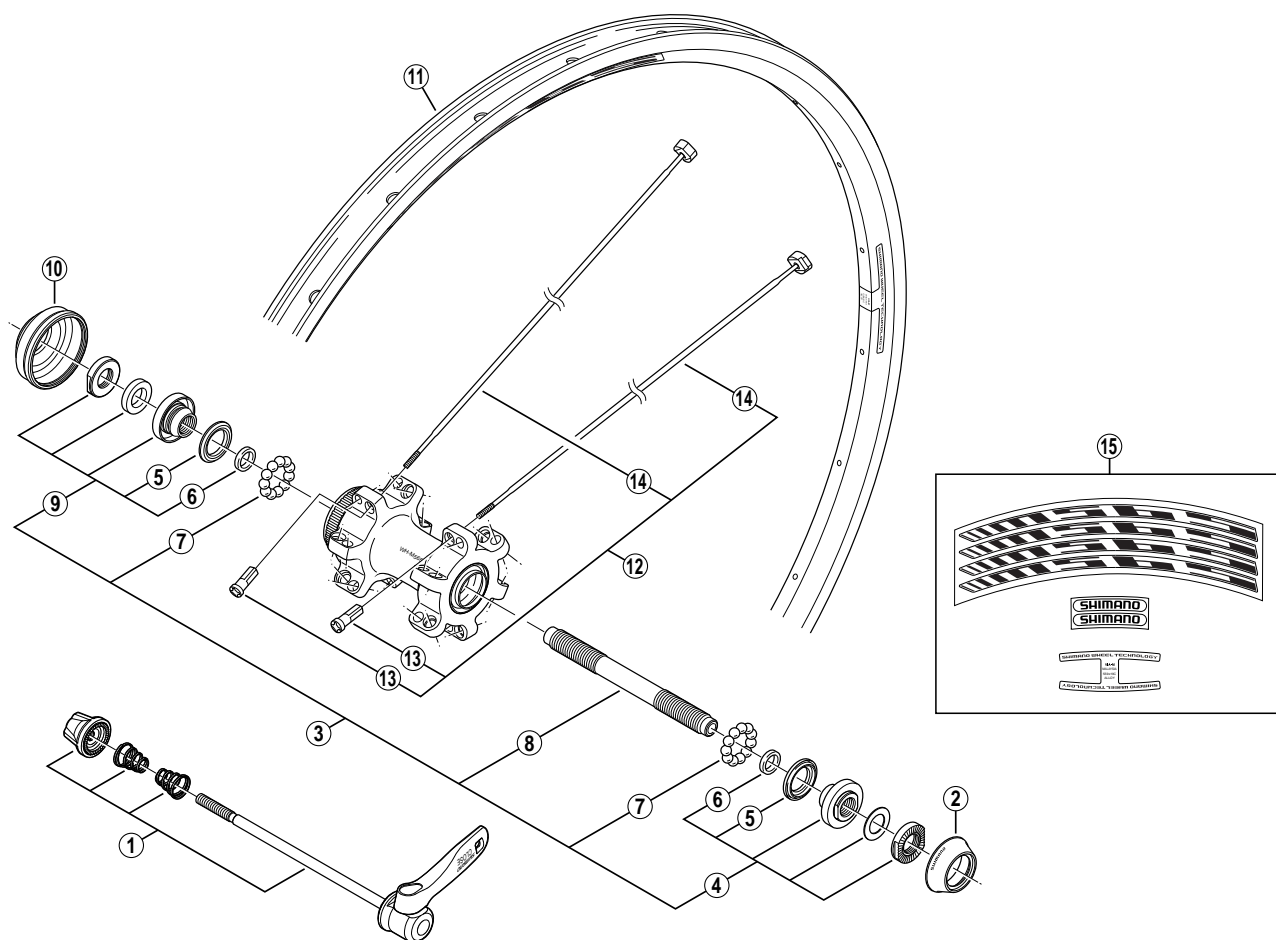

Front Wheel WH-M565-F

ITEM NO.	SHIMANO CODE NO.	DESCRIPTION
1	Y-24P 98010	Complete Quick Release 133 mm (5-1/4")
2	Y-21R 0210M	Rubber Seal
3	Y-4C6 98010	Complete Hub Axle 108 mm (4-1/4")
4	Y-4C6 98020	Right Hand Lock Nut Unit
5	Y-214 06000	Seal Ring
6	Y-2T8 04000	O-Ring
7	Y-4BB98030	Steel Ball (3/16") 22 pcs.
8	Y-21S 02000	Hub Axle 108 mm (4-1/4")
9	Y-4C6 98030	Left Hand Lock Nut Unit
10	Y-24Z 02000	Rotor Mount Cover
* 11	E-WHRIMWDBC	Rim {24H / Anodized}
* 12	E-WHSPOKEXA1	Spoke Unit {Spoke (266 mm x 24 pcs.) / Spoke Washer (24 pcs.) / Nipple (24 pcs.)}
13	Y-4A0 03000	Nipple
14	Y-4C6 98040	Spoke (266 mm) w/Washer
15	Y-4C6 98050	Rim Sticker Unit

Over Lock Nut Dimension: 100 mm (3-15/16")

0512-2481A

Specifications are subject to change without notice.

SHIMANO