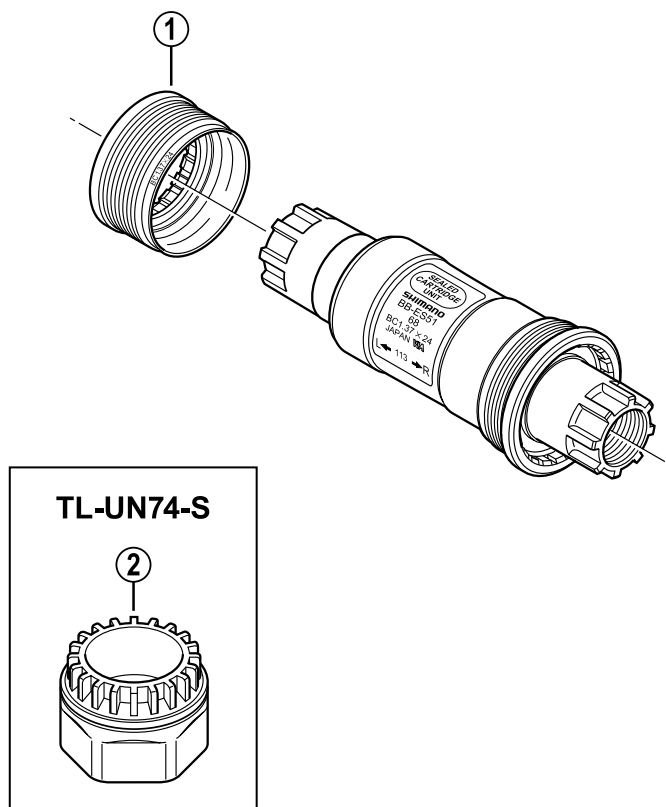

Bottom Bracket Assembly

BB-ES51

BB-ES51-E

BB-ES51-K

Q'TY	ITEM NO.	SHIMANO CODE NO.	DESCRIPTION
	1	Y-1T7 02000	Left Hand Adapter (B.C.1.37" x 24T) English Thread for (BB-ES51: Shell Width 68 mm)
		Y-1T7 02010	Left Hand Adapter (B.C.1.37" x 24T) English Thread for (BB-ES51-E: Shell Width 68 mm) (BB-ES51-K: Shell Width 68 mm)
		Y-1T7 02200	Left Hand Adapter (B.C.1.37" x 24T) English Thread for (BB-ES51: Shell Width 73 mm) (BB-ES51-E: Shell Width 73 mm / 126)
		Y-1T7 02210	Left Hand Adapter (B.C.1.37" x 24T) English Thread for (BB-ES51-E: Shell Width 73 mm / 118)
		Y-1T7 02100	Left Hand Adapter (M36 x 24T) Italian Thread for (BB-ES51: Shell Width 70 mm)
	2	Y-130 09073	Adapter Removal Tool (TL-UN74-S)