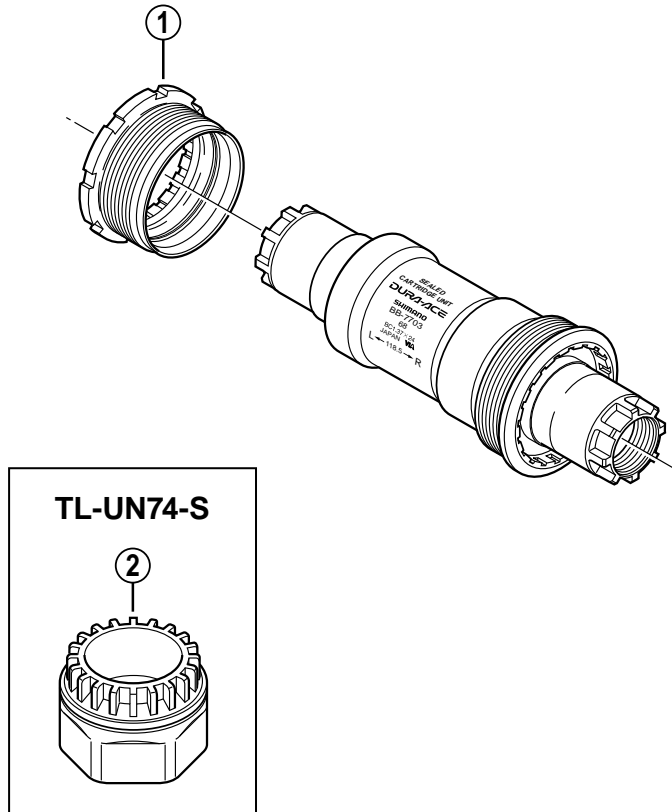

DURA-ACE Bottom Bracket Assembly  
**BB-7703**

Q'TY	ITEM NO.	SHIMANO CODE NO.	DESCRIPTION
	1	<b>Y-1TJ 98010</b>	Left Hand Adapter (B.C.1.37" x 24T) English Thread
		<b>Y-1TJ 98020</b>	Left Hand Adapter (M36 x 24T) Italian Thread
	2	<b>Y-130 09073</b>	Adapter Removal Tool (TL-UN74-S)