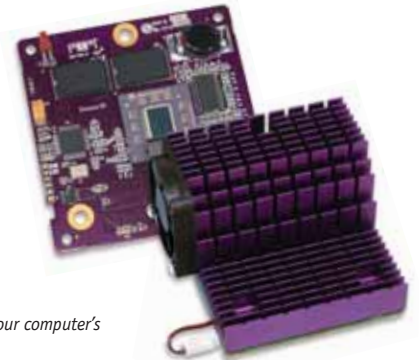

COMPATIBLE MAC MODELS

Power Mac G4 (AGP Graphics)
Power Mac G4 (Gigabit Ethernet)
Power Mac G4 (Digital Audio)
Power Mac G4 (QuickSilver 2001)
Power Mac G4 (QuickSilver 2002)
Power Mac G4 Cube*
Macintosh Server G4†

Requires Mac OS 9.2 in order to update your computer's firmware.

*Cube supported by SG4-C1800 only and professional installation is highly recommended.

† Equivalent to listed Power Mac G4 models.

** While supplies last!