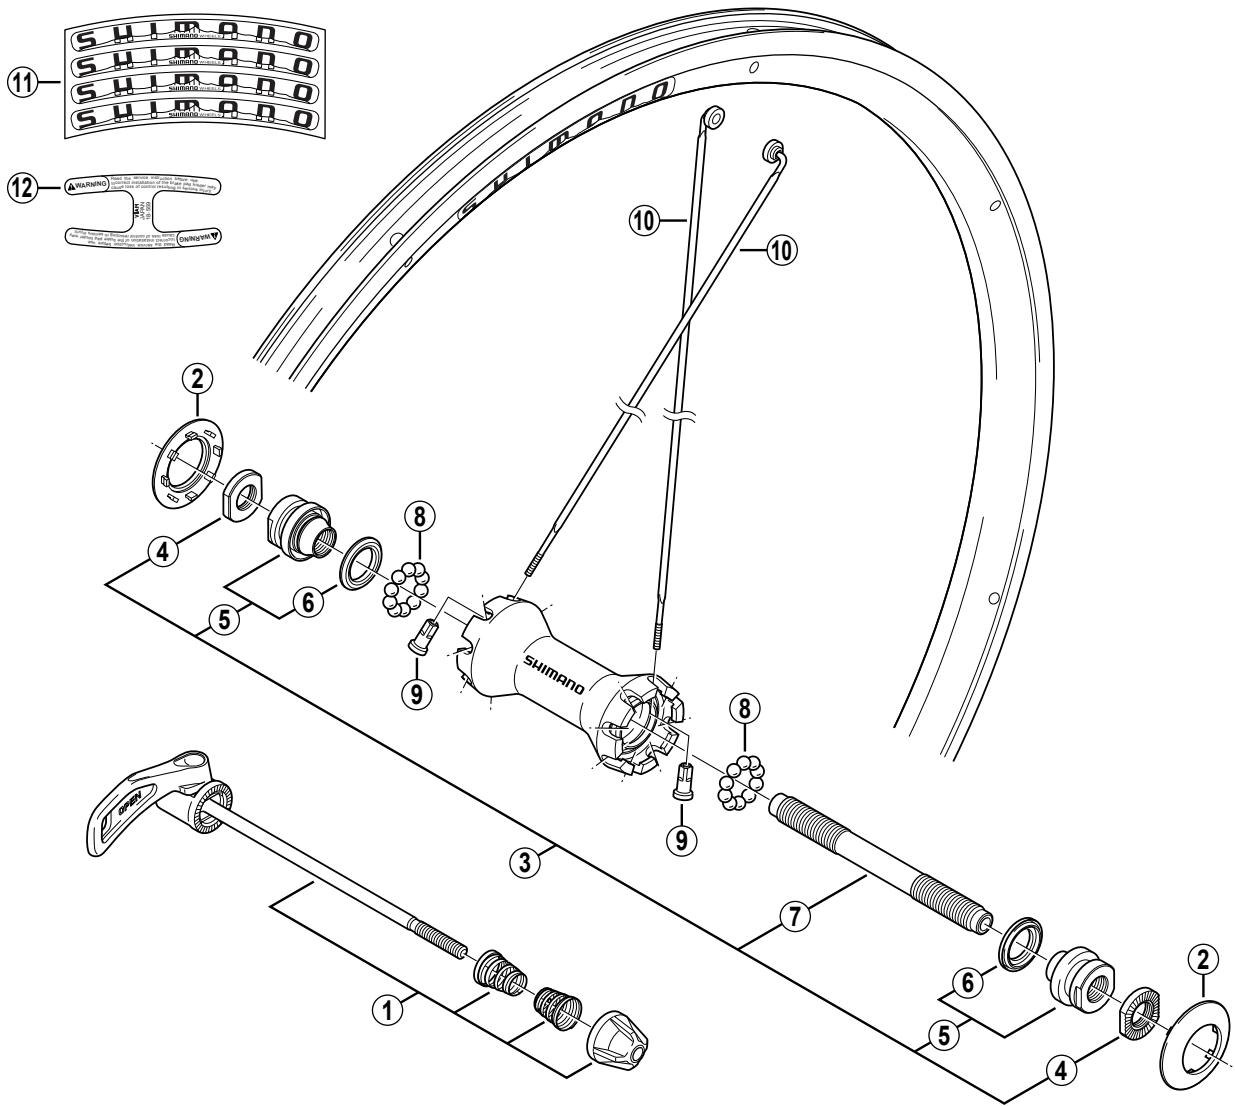

Front Wheel
WH-M535-F

Q'TY	ITEM NO.	SHIMANO CODE NO.	DESCRIPTION
	1	Y-24P 98010	Complete Quick Release 133 mm (5-1/4")
	2	Y-4AC02000	Hub Cap
	3	Y-4AC98010	Complete Hub Axle 108 mm (4-1/4")
	4	Y-21S 04000	Serated Lock Nut 3 mm
	5	Y-4AC98020	Cone (M10 x 20.6 mm) w/Dust Cover & Seal Ring
	6	Y-214 06000	Seal Ring
	7	Y-21S 02000	Hub Axle 108 mm (4-1/4")
	8	Y-000 91210	Steel Ball (3/16") 20 pcs.
	9	Y-4A9 03000	Nipple
	10	Y-4A8 98030	Spoke (256 mm) w/Washer
	* 11	Y-4AF 98030	Logo Sticker / 1 sheet (4 pcs.)
	* 12	Y-4A0 17300	Warning Sticker

Over Lock Nut Dimension: 100 mm (3-15/16")