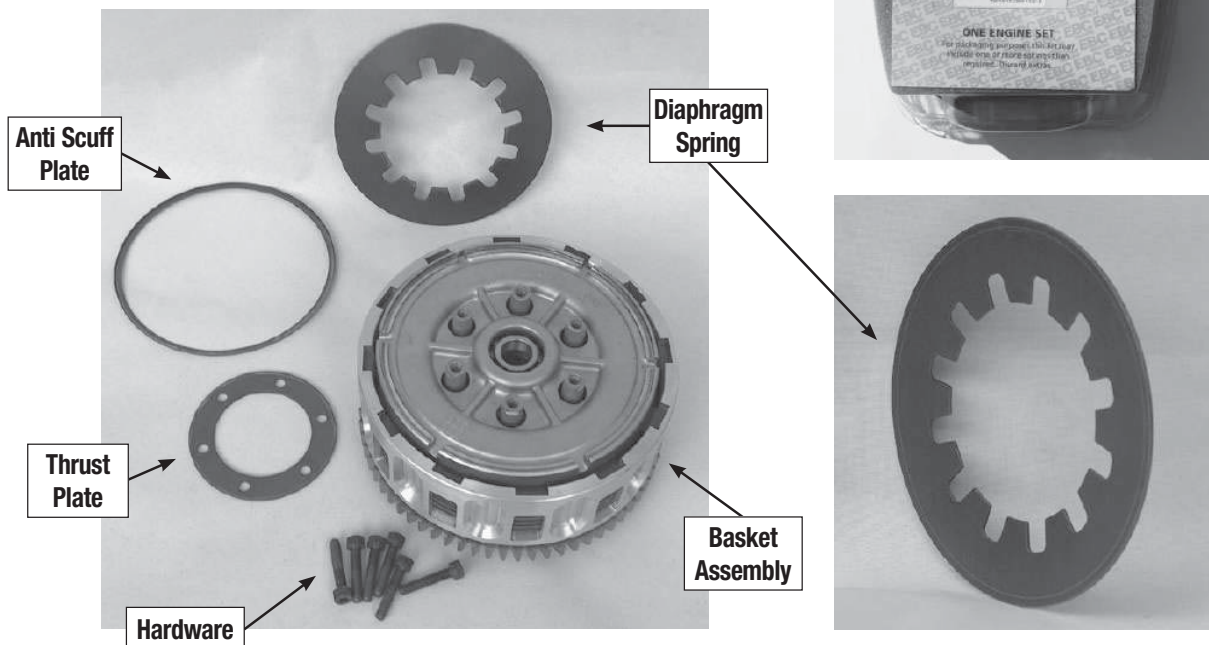

EBC Coil Spring Kits

Full engine sets of heat treated and tempered spring steel coil springs with a guaranteed tension of 15% above standard. Clutch springs are an extremely important part of a motorcycle transmission system and we take very seriously the accuracy of spring tension in the EBC range of CSK kits. See application pages for part numbers.

Spring Tension Measuring Machine

You simply cannot engineer coil springs correctly without such a device as shown here. EBC have one of these digital clutch spring tension calibration machines at each of its locations to guarantee the accuracy and consistency of spring batches.

The machine is calibrated based on the nominal spring deformation and then a tight tolerance of variation is achieved within the target and 15% upgrade range.

EBC have tested many original and aftermarket clutch springs and the variation in tension is enormous and varies so dramatically, that we took the decision to measure and calibrate every clutch spring in-house to be sure of their accuracy.

EBC Diaphragm Clutch Springs

EBC SRK clutch kits, shown on the following pages, include the new diaphragm spring range. Full engine sets of heat treated and tempered spring steel diaphragm springs with a guaranteed 15% tension upgrade.

The pictures below show a typical aftermarket billet clutch and how the assembly looks.

It is essential when replacing the diaphragm spring that the anti-scuff plate is in good condition. This is a rather flimsy steel pressing and can become bent or distorted in which case it must be replaced, this is a genuine part available from your main dealer only.

CLUTCH APPLICATIONS