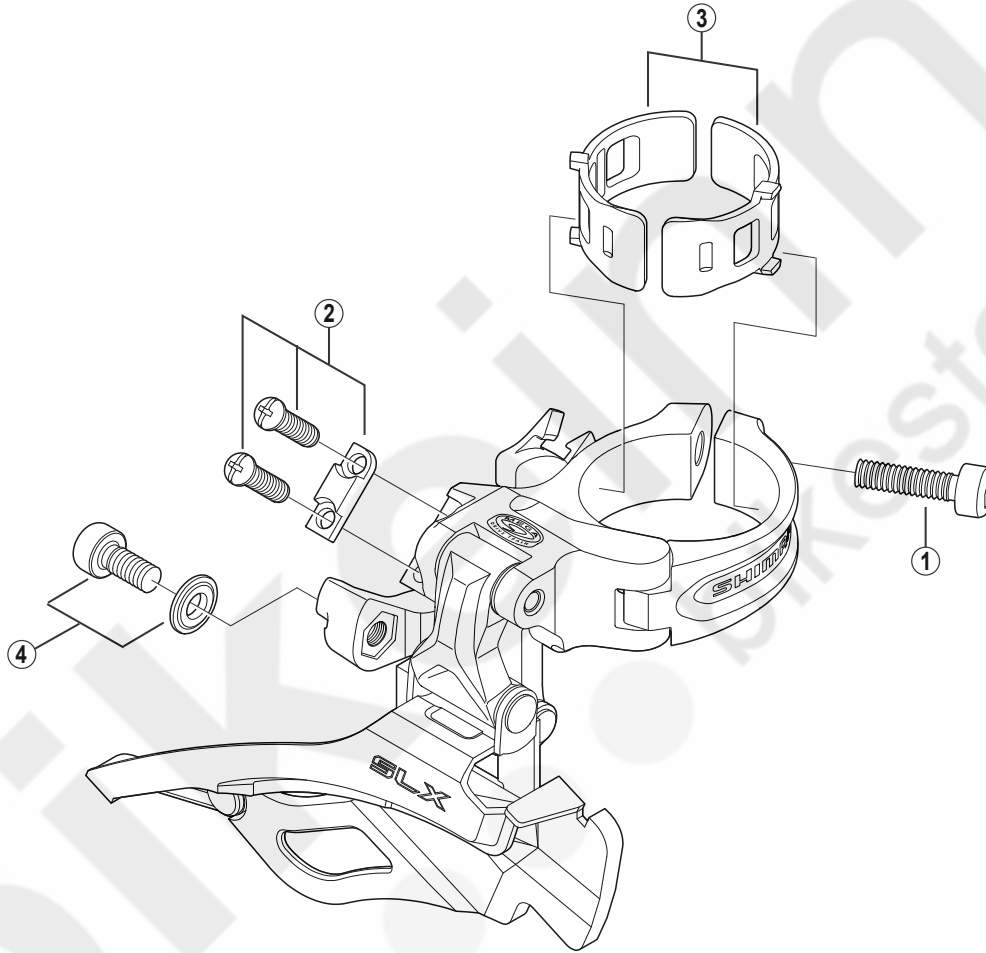

# SHIMANO SLX Front Derailleur FD-M661

FD-M771  
FD-M601  
FD-M581

ITEM NO.	SHIMANO CODE NO.	DESCRIPTION	INTERCHANGEABILITY		
			B	A	A
1	Y-5BG07000	Clamp Bolt (M5 x 18.5)	B	A	A
2	Y-5KD98010	Stroke Adjust Screws (M4 x 13.7) & Plate	A		
	Y-57Y 98010	SM-AD16S Clamp Band Adapters for S-size / $\phi$ 28.6 mm (1-1/8")	A		
	Y-57Y 98020	SM-AD16M Clamp Band Adapters for M-size / $\phi$ 31.8 mm (1-1/4")	A		
* 3	Y-57Y 98030	SM-AD17S Clamp Band Adapters for S-size / $\phi$ 28.6 mm (1-1/8")			
* 3	Y-57Y 98040	SM-AD17M Clamp Band Adapters for M-size / $\phi$ 31.8 mm (1-1/4")			
4	Y-5KX98010	Cable Fixing Plate & Bolt (M5 x 10.5)			

A: Same parts.

B: Parts are usable, but differ in materials, appearance, finish, size, etc.

Absence of mark indicates non-interchangeability.

Sep.-2009-2796A  
© Shimano Inc. W

Specifications are subject to change without notice.