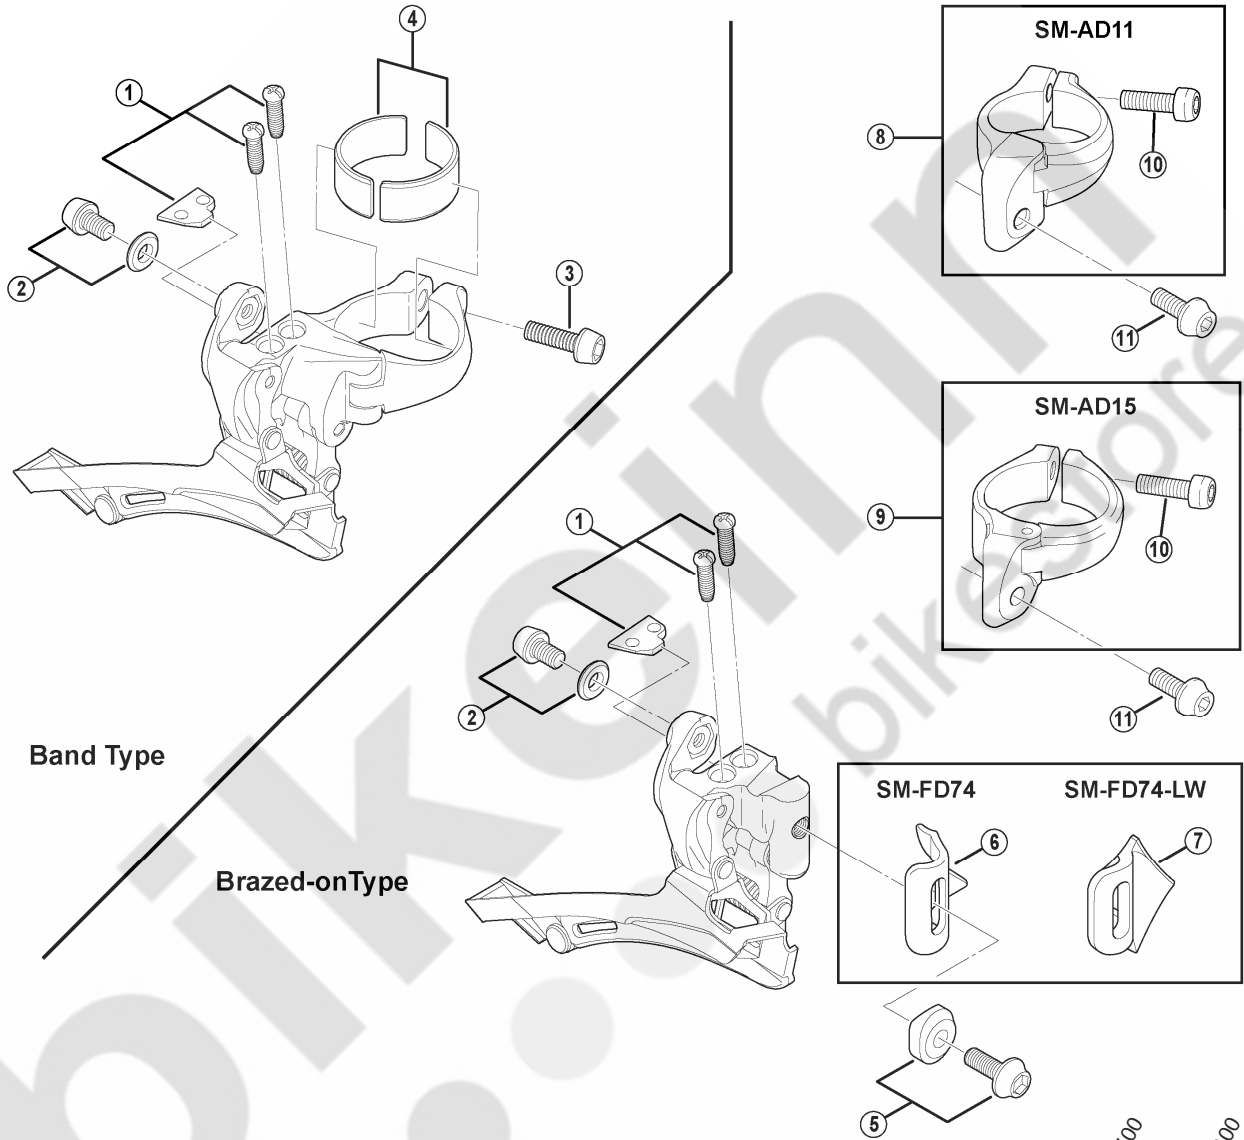

SHIMANO 105 Front Derailleur
FD-5700-S Silver Version
FD-5700-L Black Version

FD-5700
 FD-5600

| ITEM NO. | SHIMANO CODE NO. | DESCRIPTION | INTERCHANGEABILITY | | |
|----------|------------------|--|--------------------|---|--|
| 1 | Y5MR98010 | Stroke Adjust Screws (M4 x 13) & Plate | | | |
| 2 | Y5LW98020 | Cable Fixing Plate & Bolt (M5 x 8) | A | | |
| 3 | Y5A407020 | Clamp Bolt (M5 x 15) | A | | |
| 4 | Y5JD98020 | Clamp Band Adapter (2 pcs.) for S-size / ϕ 28.6 mm (1-1/8") | A | A | |
| 5 | Y5JD98030 | Clamp Bolt (M5 x 13.5) & Radius Washer for Brazed-on Type | A | | |
| 6 | Y58032000 | SM-FD74 Brazed-on Bracket | A | A | |
| 7 | Y58032100 | SM-FD74-LW Brazed-on Bracket (Investment Cast) | A | A | |
| 8 | Y5JD98040 | SM-AD11 Clamp Band Unit ϕ 31.8 mm (1-1/4") for Brazed-on Type | A | | |
| 9 | Y5JD98050 | SM-AD15 Clamp Band Unit ϕ 34.9 mm (1-3/8") for Brazed-on Type | A | | |
| 10 | Y59L19100 | Clamp Bolt (M5 x 17.5) for SM-AD11 / AD15 | A | | |
| 11 | Y5C252000 | Clamp Bolt (M5 x 13.5) for SM-AD11 / AD15 | A | A | |

A: Same parts.
 B: Parts are usable, but differ in materials, appearance, finish, size, etc.
 Absence of mark indicates non-interchangeability.

Mar.-2010-3022
 © Shimano Inc. A

Specifications are subject to change without notice.