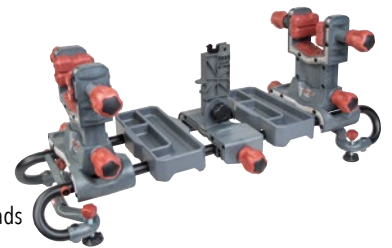

Regular [SHOW](#)

Bipod - Black.....#BOG 1100478\$37.04\$33.33

Bipod - Camo.....#BOG 1100484\$41.15\$37.04

Tripod - Camo.....#BOG 1100485\$61.75\$55.58

Ultra Gun Vise

- Dual Clamp Technology
- Ball and socket articulating clamp pads
- Rigid steel tube frame
- Fast-turn knobs, for quick clamping