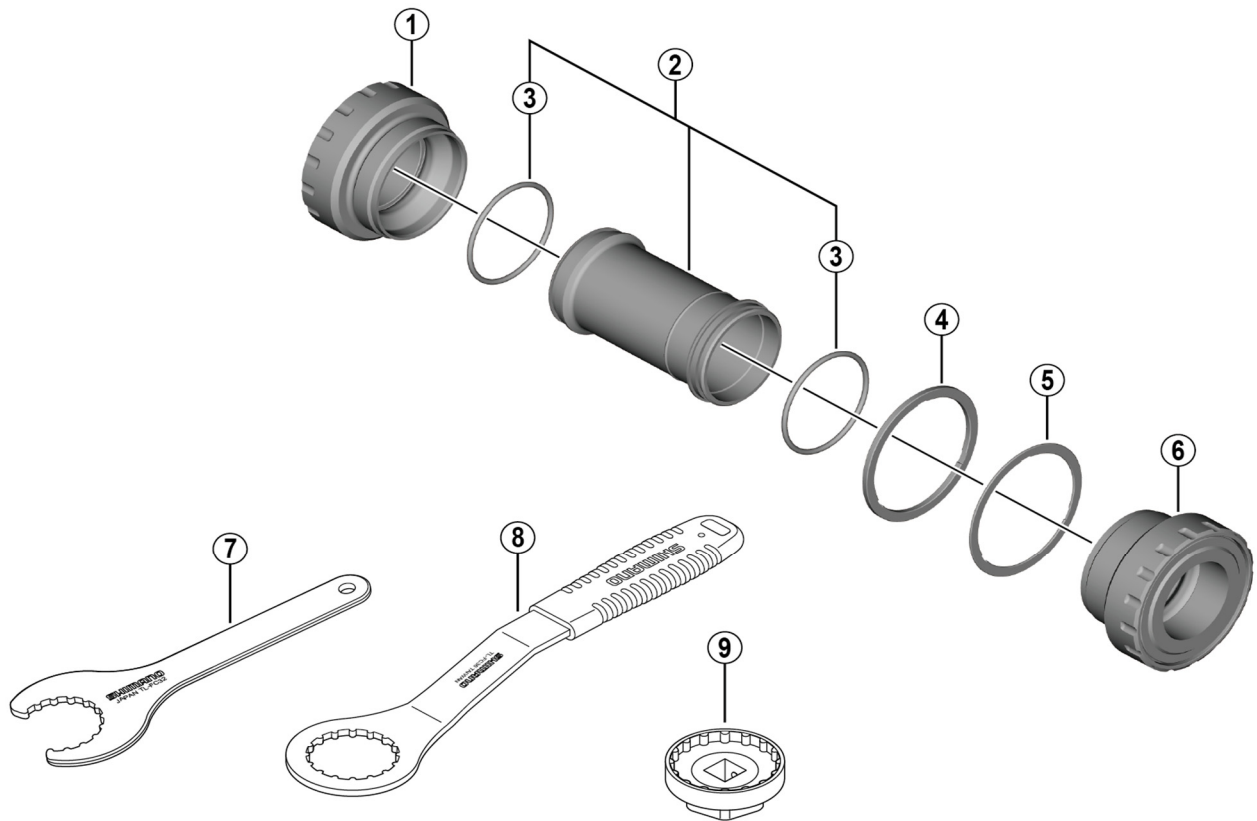

Bottom Bracket Assembly BB-UR400

ITEM NO.	SHIMANO CODE NO.	DESCRIPTION	INTERCHANGEABILITY		
			SM-BB52	BB-MT500	BB-MT501
1	Y0RE98010	Left hand cup (B.C.1.37" x 24T) english thread			
2	Y1J898060	Inner cover and O-ring	A	A	A
3	Y1TF21000	O-ring	A	A	A
4	Y1F813100	Spacer (1.8 mm)	A	A	A
5	Y1F813110	Spacer (0.7 mm)	A	A	A
6	Y0RE98020	Right hand cup (B.C.1.37" x 24T) english thread			
7	Y13009210	TL-FC32 Bottom bracket cup tool	A	A	A
8	Y13098000	TL-FC36 Bottom bracket cup tool	A	A	A
9	Y13009230	TL-FC33 Bottom bracket cup tool	A	A	A

A: Same parts.

B: Parts are usable, but differ in materials, appearance, finish, size, etc.

Absence of mark indicates non-interchangeability.

Specifications are subject to change without notice.

Mar.-2023-5032