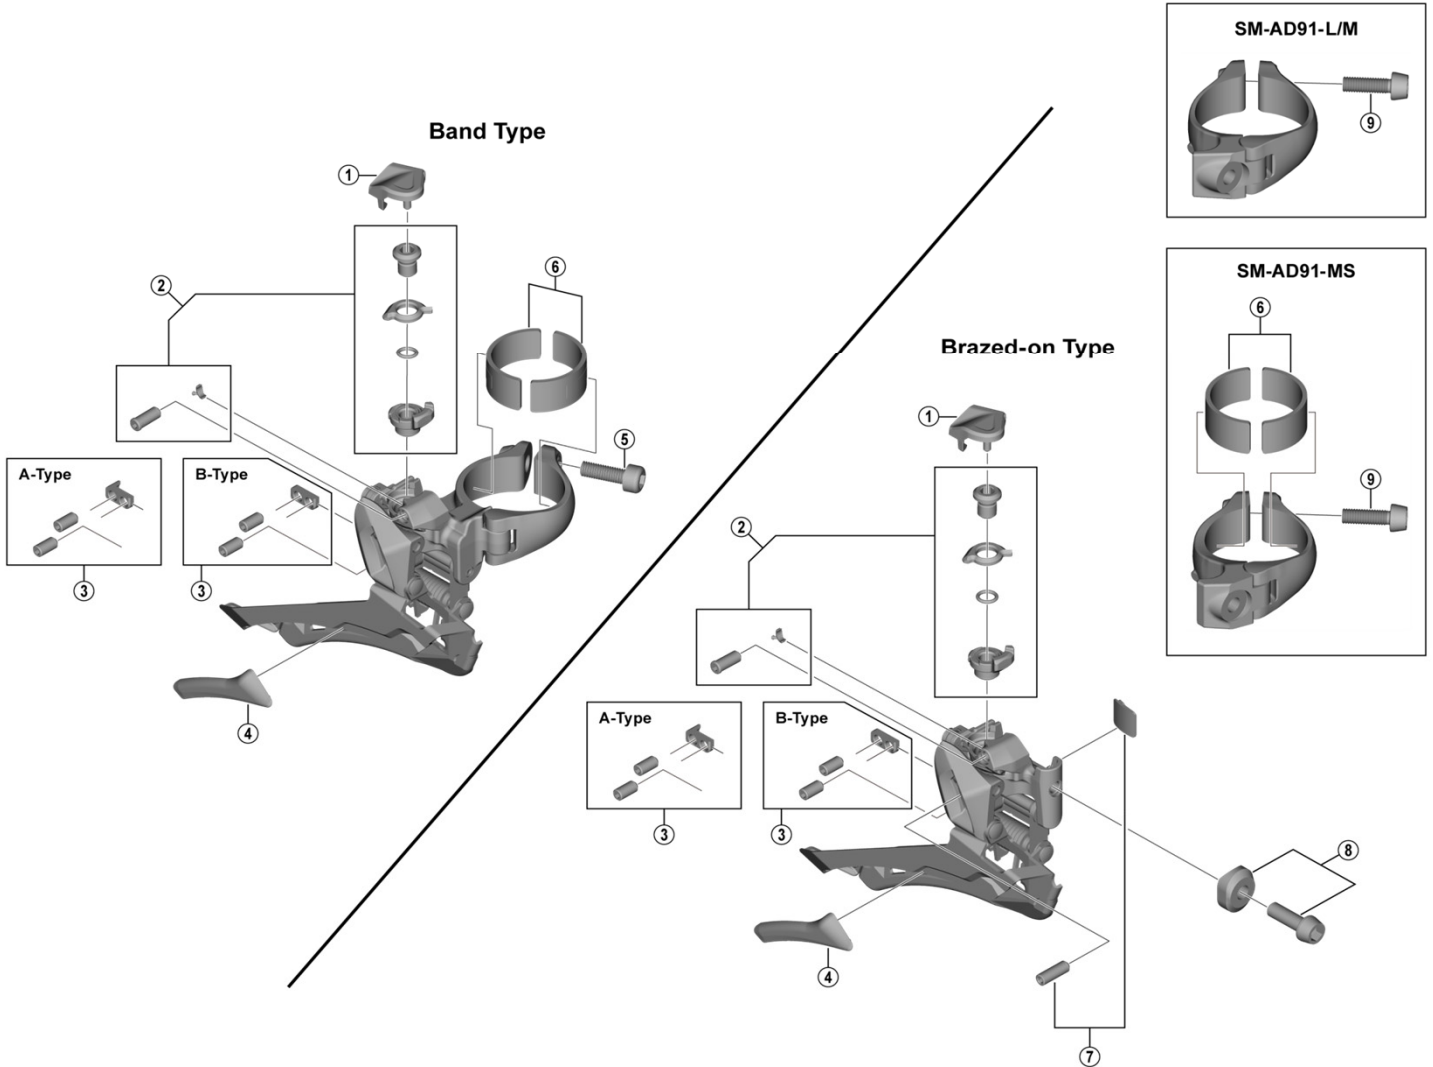

SHIMANO 105 Front Derailleur FD-R7000 (2x11-speed) Black / Silver

ITEM NO.	SHIMANO CODE NO.	DESCRIPTION	INTERCHANGEABILITY	
			FD-R8000	FD-5801
1	Y5ZS22000	Link Cover	A	A
2	Y2C098010	Cable Fixing Screw Unit and Cable Adjust Screw Unit	A	A
* 3	Y2C098020	Adjust Screws and Plate (A-Type)		A
* 3	Y2ES98010	Adjust Screws and Plate (B-Type)		A
4	Y2BA12000	Inner Skid Plate	A	A
5	Y5BG07900	Clamp Screw (M5 x 17.5)	B	A
6	Y5P198030	Clamp Band Adapter Unit for S-size / Diameter 28.6 mm	A	A
7	Y2C098030	Support Screw and Plate	B	A
8	Y5P898010	Clamp Screw (M5 x 15) and Radius Washer	B	A
9	Y5ZS39000	Clamp Screw (M5 x 17)	A	A

A: Same parts.

B: Parts are usable, but differ in materials, appearance, finish, size, etc.

Absence of mark indicates non-interchangeability.

Specifications are subject to change without notice.

Aug.-2020-4332C