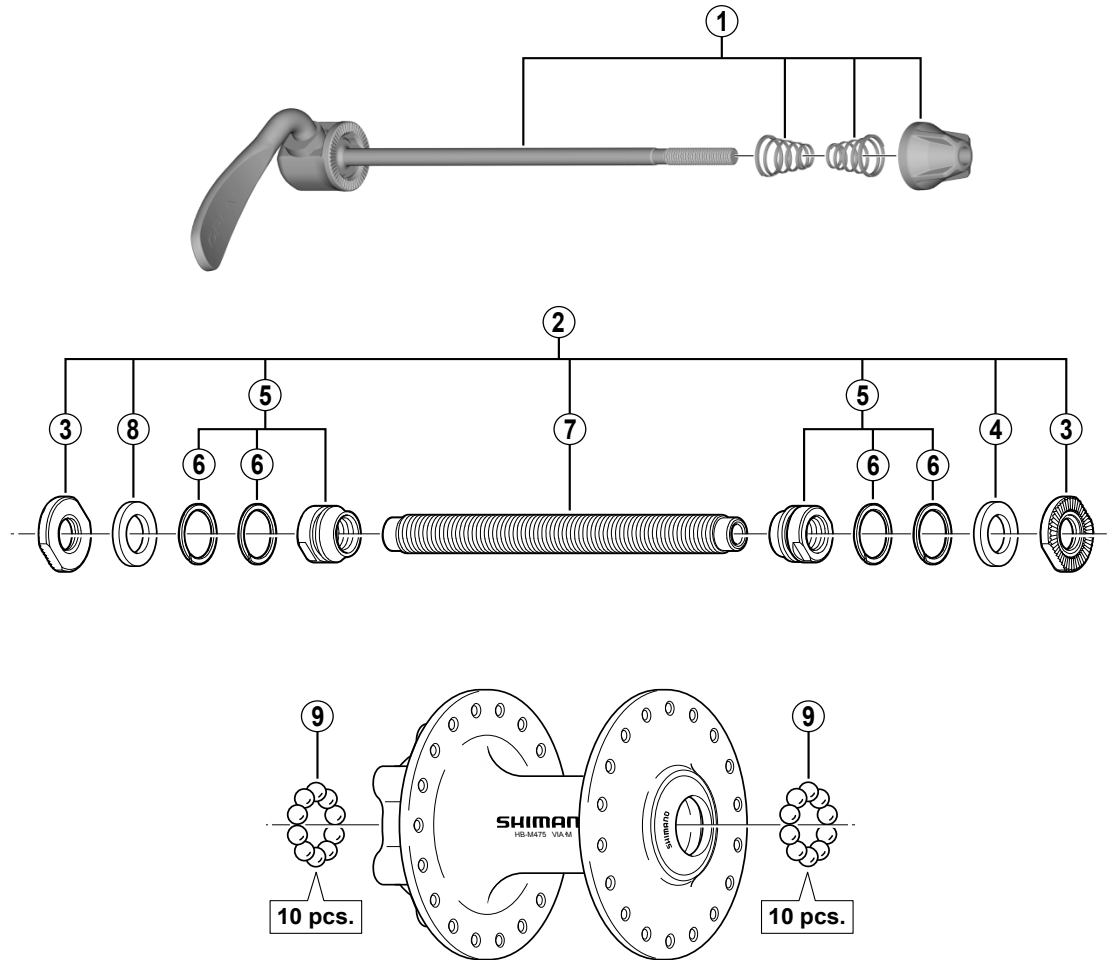

Front Hub (for Disc Brake)

**HB-M475-S** Silver Version

**HB-M475-L** Black Version

• Over Lock Nut Dimension: 100 mm (3-15/16")

ITEM NO.	SHIMANO CODE NO.	DESCRIPTION
1	<b>Y2A398010</b>	Complete Quick Release 133 mm (5-1/4") / Black
	<b>Y2AU98030</b>	Complete Quick Release 133 mm (5-1/4") / Silver
	<b>Y28W98050</b>	Complete Quick Release 136 mm (5-11/32") / Black
2	<b>Y2T398040</b>	Complete Hub Axle 108 mm (4-1/4")
3	<b>Y21S04000</b>	Serrated Lock Nut 3 mm
*	<b>Y30107100</b>	Right Hand Washer 1.5 mm
5	<b>Y25W98020</b>	Cone (M10 x 10.4 mm) & Seal Rings
6	<b>Y23603000</b>	Seal Ring
7	<b>Y25W03000</b>	Hub Axle M10 x 108 mm (4-1/4")
*	<b>Y30106100</b>	Left Hand Washer 2.3 mm
9	<b>Y00091210</b>	Steel Ball (3/16") 20 pcs.

Nov.-2016-2197D  
© Shimano Inc. I

Specifications are subject to change without notice.

**SHIMANO**