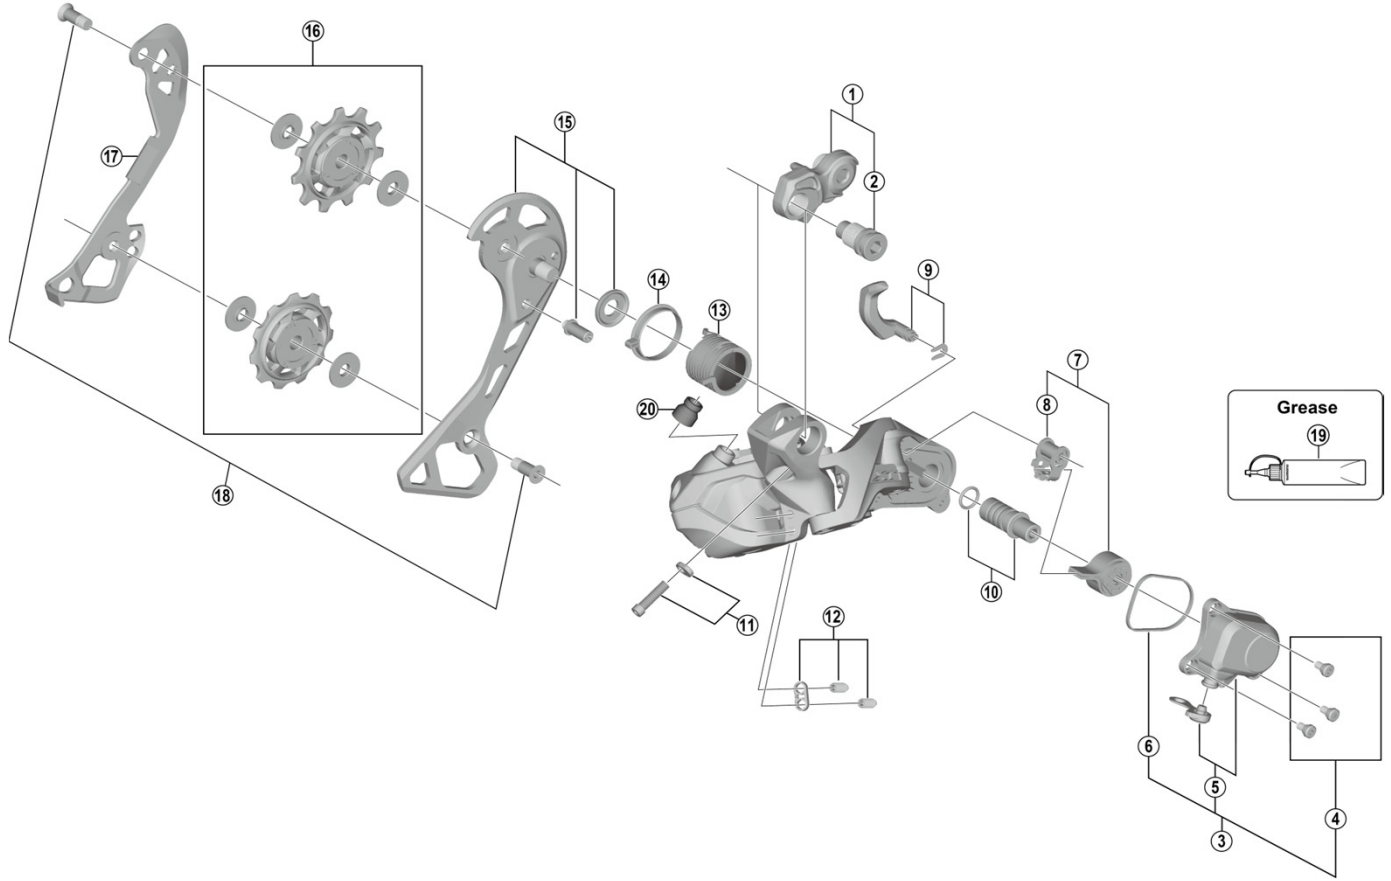

DEORE XT Rear Derailleur (11-speed)

RD-M8050 (GS)

RD-M8050

ITEM NO.	SHIMANO CODE NO.	DESCRIPTION	INTERCHANGEABILITY	
1	Y5ZN98010	Bracket Axle Unit (for normal type)		
2	Y5ZN00023	B-Axle 2 (for Direct Mount type)	A	
3	Y5ZN98020	P-Cover Unit		
4	Y5Y198070	P-Cover Screw Set (3 pcs.)	A	
5	Y5ZN98030	P-Cover & Cap		
6	Y5ZN00031	P-Cover Packing		
*	Y3GF98040	Stabilizer Unit		
*	Y3E498040	Cam Unit		
9	Y5ZN98040	Switch Lever Unit & Fixing Plate		
10	Y5PV98060	P-Axle & O-Ring		
11	Y5ZN98050	End Adjust Screw & Plate		
12	Y5ZN98060	Stroke Adjusting Screws & Plate		
13	Y5PU13100	P-Tension Spring	A	
14	Y5PU130T0	P-Seal Ring	A	
15	Y5ZN98070	Outer Plate Assembly		
16	Y5RT98120	Guide & Tension Pulley Set		
17	Y5PU09100	Inner Plate	A	
18	Y5V598140	Pulley Screw (2 pcs.)		
19	Y04121000	New Grease for Stabilizer (Net. 50g)	A	
	Y04120800	Grease for Stabilizer (Net. 100g)	A	
20	Y5PU130Y0	Boot Cover	A	

A: Same parts.

B: Parts are usable, but differ in materials, appearance, finish, size, etc.

Absence of mark indicates non-interchangeability.

Specifications are subject to change without notice.

May-2020-5154D