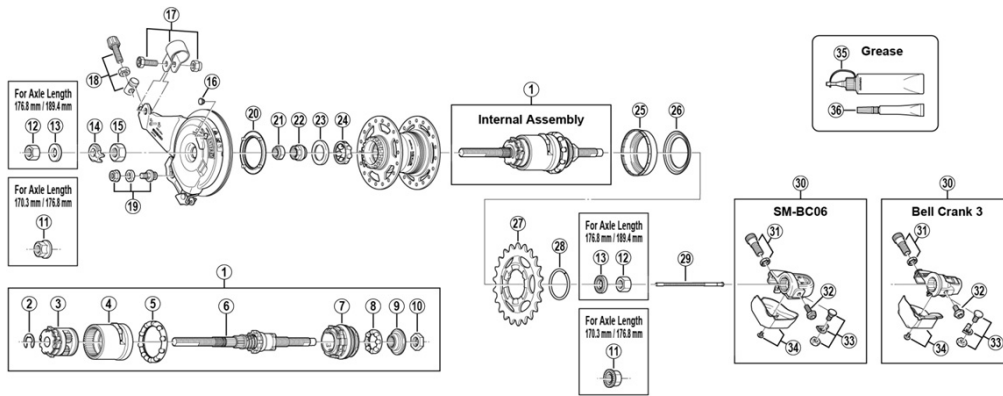

NEXUS 3-speed Hub w/Hi-Power Roller Brake

SG-3R40 Inter-3 Hub

BR-IM41-R Inter-M Brake

ITEM NO.	SHIMANO CODE NO.	DESCRIPTION
1	Y33S90700	Internal Assembly (Axle Length 170.3 mm)
	Y33S98270	Internal Assembly (Axle Length 176.8 mm)
	Y33S90710	Internal Assembly (Axle Length 189.4 mm)
	Y33S98480	Internal Assembly (Axle Length 189.4 mm) for 12T
2	Y33Y19000	Stop Ring (Dia. 9.6 mm)
3	Y33S90400	Carrier Unit
4	Y33S90300	Ring Gear Unit
5	Y33R90220	Ball Retainer K (7/32" x 10)
6	Y33S98040	Axle Unit (Axle Length 170.3 mm)
	Y33S98280	Axle Unit (Axle Length 176.8 mm)
	Y33S98050	Axle Unit (Axle Length 189.4 mm)
7	Y33S90200	Driver Unit
	Y33S98490	Driver Unit for 12T
8	Y33R90210	Ball Retainer J (7/32" x 8)
9	Y33R90500	Right Hand Cone with Dust Seal
10	Y33R08100	Right Hand Lock Nut (5 mm) for Axle Length 170.3 mm / 189.4 mm
	Y32530100	Right Hand Lock Nut (9.9 mm) for Axle Length 176.8 mm
11	Y22015010	Flange Nut for Axle Length 170.3 mm / 176.8 mm
12	Y32170020	Hub Nut (7 mm) for Axle Length 189.4 mm
	Y20003080	Hub Nut (9 mm) for Axle Length 176.8 mm / 189.4 mm
13	Y22006050	Washer (2 mm) for Axle Length 176.8 mm / 189.4 mm
	Y22006040	Washer (3.2 mm) for Axle Length 189.4 mm
14	Y33Z20200	Non-turn Washer 2 (Yellow)
15	Y75V13000	Brake Unit Fixing Nut (8.2 mm) for Axle Length 170.3 mm / 189.4 mm
	Y75V13010	Brake Unit Fixing Nut (9.7 mm) for Axle Length 176.8 mm
16	Y75F11000	Grease Hole Cap
17	Y75M98050	Brake Arm Clip Unit (Dia. 15 mm)
	Y33F98090	Brake Arm Clip Unit (5/8")
	Y75M98060	Brake Arm Clip Unit (11/16")
	Y33F98100	Brake Arm Clip Unit (3/4")
18	Y75P98120	Brake Cable Adjusting Bolt Unit (Black)
19	Y75P98100	Inner Cable Fixing Bolt Unit (Black)
20	Y75P17000	Seal Ring for Brake
21	Y31Z06020	Lock Nut for Left Hand Cone
22	Y33M37000	Left Hand Cone
23	Y31Z07000	Left Hand Dust Cap
24	Y32190220	Ball Retainer A (1/4" x 7)
25	Y33R05000	Right Hand Dust Cap A
26	Y33R52001	Right Hand Dust Cap B
27	Y73T31230	Sprocket Wheel 12T
	Y32203200	Sprocket Wheel 16T (Black)
	Y73T21830	Sprocket Wheel 18T (Black)
	Y73T21930	Sprocket Wheel 19T (Black)
	Y73T22030	Sprocket Wheel 20T (Black)
	Y73T22130	Sprocket Wheel 21T (Black)
	Y73T22230	Sprocket Wheel 22T (Black)
Y73T22330	Sprocket Wheel 23T (Black)	
* 28	Y32520110	Snap Ring C
29	Y33S98180	Push Rod (86.85 mm) for Axle Length 176.8 mm
	Y33S98290	Push Rod (90.75 mm) for Axle Length 189.4 mm
30	Y6P198030	SM-BC06 Bell Crank Unit
	Y33S95100	Bell Crank 3 Unit
31	Y33S98010	Cable Adjusting Bolt and Nut for SM-BC06
	Y33S98500	Cable Adjusting Bolt and Nut for Bell Crank 3
32	Y33S74000	Bell Crank Body Fixing Screw for SM-BC06
	Y33S57000	Bell Crank Body Fixing Screw for Bell Crank 3
33	Y33S98030	Inner Cable Fixing Bolt Unit for SM-BC06
	Y33S98510	Inner Cable Fixing Bolt Unit for Bell Crank 3
34	Y6P198040	Bell Crank Cover and Fixing Screw for SM-BC06
	Y33S98020	Bell Crank Cover and Fixing Screw for Bell Crank 3
35	Y04120800	Internal Hub Grease (Net. 100 g)
	Y04120400	Roller Brake Grease (Net. 100 g)
36	Y04140020	Roller Brake Grease (Net. 10 g)