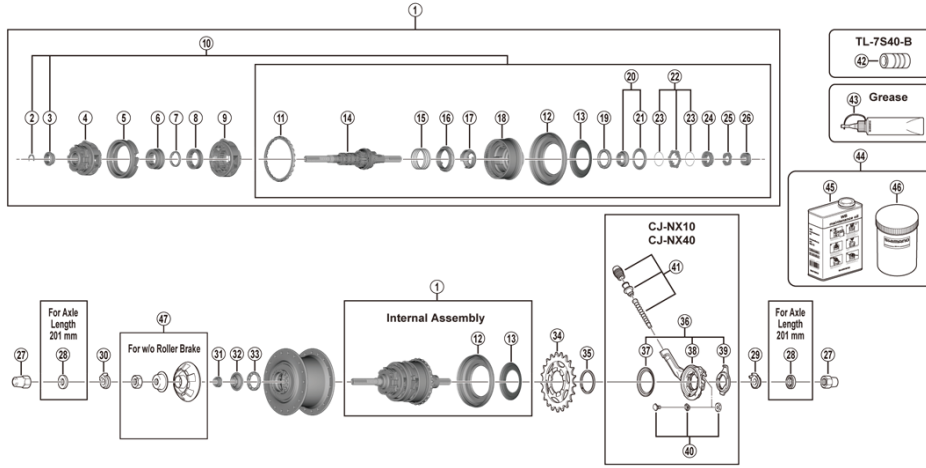

NEXUS 7-Speed Internal Hub SG-C3001-7R

SG-C3001-7R

SG-7R50

ITEM NO.	SHIMANO CODE NO.	DESCRIPTION	INTERCHANGEABILITY	
1	Y3ET98010	Internal assembly (axle length 182 mm)	B	B
	Y3ET98020	Internal assembly (axle length 201 mm)	B	B
2	Y30807000	Stop ring for carrier guide 2	A	A
3	Y33E03000	Carrier guide 2	A	A
4	Y3EW98020	Carrier unit 2		
5	Y38P98040	Ring gear unit 2	A	A
6	Y3EV09000	Sun gear 3		
7	Y38R11000	Sun gear guide ring 2	A	
8	Y3EV08000	Sun gear 2		
9	Y38P98050	Carrier unit 1	A	
10	Y3ET98030	Carrier guide 2 / axle and driver unit (axle length 182 mm)		
	Y3ET98040	Carrier guide 2 / axle and driver unit (axle length 201 mm)		
11	Y3EV98220	Ball retainer H (3/16" x 26)		
12	Y35C07000	Right hand dust cap B	A	A
13	Y33Z26000	Right hand dust cap C	A	A
14	Y3ET98050	Axle unit (axle length 182 mm)		
	Y3ET98060	Axle unit (axle length 201 mm)		
15	Y33024000	Return spring A	A	A
16	Y33Z10000	Gear shifting cam	A	A
17	Y3EV02000	Feed cam		
18	Y35D98120	Driver unit	A	A
19	Y33091600	Ball retainer F (3/16" x 12)	A	A
20	Y39098160	Right hand cone with seal	A	A
21	Y35K07000	Right hand cone seal	A	A
22	Y33F98040	Driver plate with seal	A	A
23	Y33012000	Driver plate seal	A	A
24	Y33E98120	Lock washer	A	A
25	Y33Z08000	Stop washer	A	A
26	Y30803020	Right hand lock nut (6 mm)	A	A
27	Y31414010	Cap nut (3/8")	A	A
28	Y22006040	washer (3.2 mm) for axle length 201 mm	A	A
29	Y33Z20500	Non-turn washer 5R (yellow)	A	A
	Y33M39600	Non-turn washer 6R (silver)	A	A
	Y33M39700	Non-turn washer 7R (black)	A	A
	Y33M39510	Non-turn washer 5L (brown)	A	A
	Y33M39610	Non-turn washer 6L (white)	A	A
30	Y33M39710	Non-turn washer 7L (gray)	A	A
	Y31206020	Lock nut for left hand cone	A	A
	Y38P98100	Left hand cone with dust cap	A	A
31	Y38P98110	Ball retainer I (3/16" x 11)	A	A
	Y32203220	Sprocket wheel 16T (silver)	A	A
34	Y32203420	Sprocket wheel 18T (silver)	A	A
	Y32203520	Sprocket wheel 19T (silver)	A	A
	Y32203620	Sprocket wheel 20T (silver)	A	A
	Y33060000	Sprocket wheel 21T (silver)	A	A
	Y33060100	Sprocket wheel 22T (silver)	A	A
	Y33060200	Sprocket wheel 23T (silver)	A	A
	Y32120100	Snap ring C	A	A
35	Y74Y98050	CJ-NX10 Cassette joint unit	A	A
	Y74V98010	CJ-NX10 Cassette joint unit for belt drive system		
	Y74Y98100	CJ-NX40 Cassette joint unit		
36	Y74Y18000	Driver cap	A	A
	Y74Y93100	CJ-NX10 Cassette joint	A	A
37	Y74V98020	CJ-NX10 Cassette joint for belt drive system		
	Y74Y98090	CJ-NX40 Cassette joint		
38	Y33Z98020	Cassette joint fixing ring	A	A
39	Y74Y98030	Inner cable fixing bolt unit	A	A
40	Y74Y98160	Outer casing holder unit for CJ-NX40		
41	Y30889000	TL-7S40-B Right hand cone tool	A	A
42	Y04130100	Internal hub grease (100 g)		
	Y04130200	Internal hub grease (2.5 kg)		
	Y04120400	Roller brake grease (100 g)	A	A
43	Y00298010	Internal hub maintenance oil set	A	A
44	Y00201000	Internal hub maintenance oil (1 L)	A	A
45	Y00201100	Bottle	A	A
46	Y38A98010	Left hand dust cap unit	A	A

A: Same parts.

B: Parts are usable, but differ in materials, appearance, finish, size, etc.

Absence of mark indicates non-interchangeability.

Jun.-2021-4218C

© Shimano Inc. 1

SHIMANO