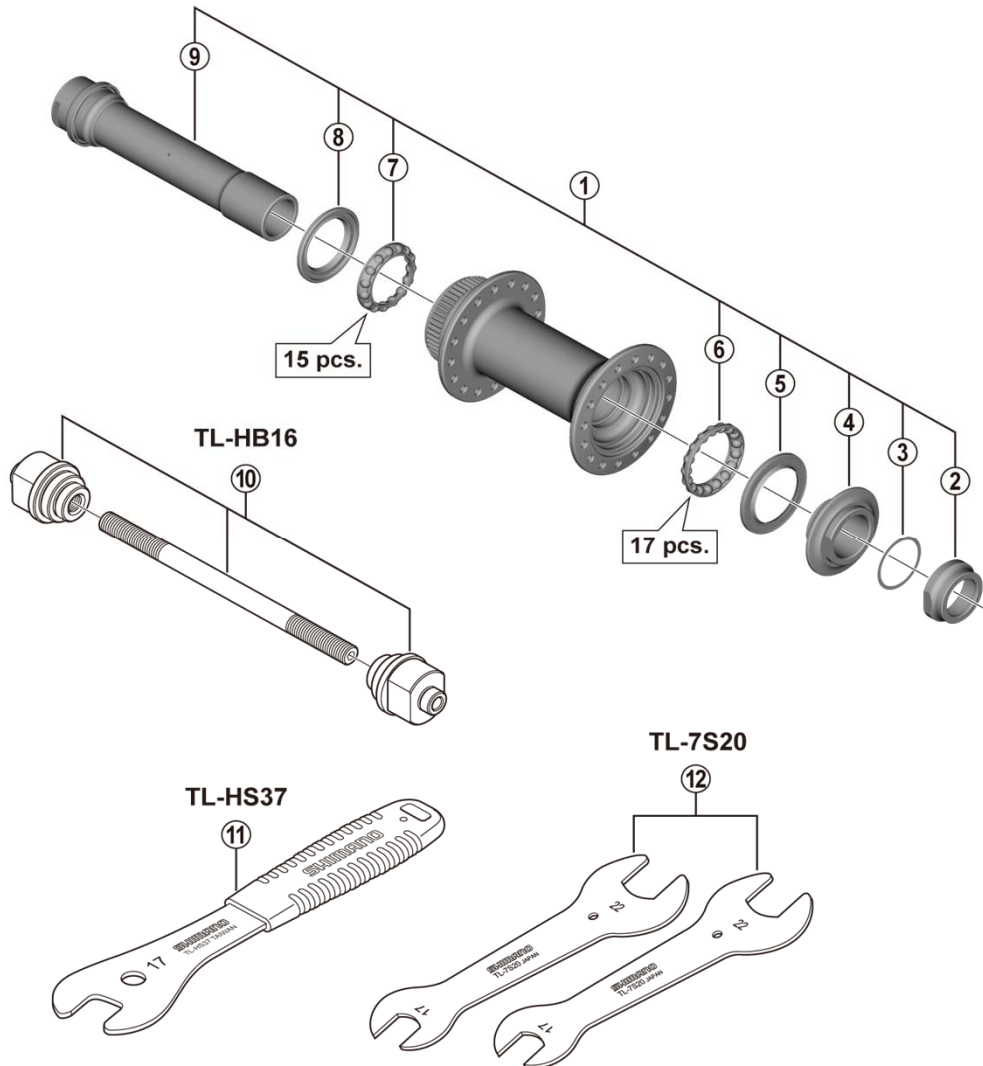

SLX Front Hub
HB-M7110-B For Disc Brake

ITEM NO.	SHIMANO CODE NO.	DESCRIPTION
1	Y2AS98010	Complete Hub Axle
2	Y2AR22000	Right Hand Lock Nut
3	Y24613000	Adjusting Washer
4	Y24698040	Right Hand Cone w/Dust Cap
5	Y27X15000	Right Hand Seal Ring
6	Y27X98030	Right Hand Ball Retainer (5/32" x 17)
7	Y27X98040	Left Hand Ball Retainer (5/32" x 15)
8	Y27X14000	Left Hand Seal Ring
9	Y2AS98020	Hub Axle Unit
10	Y20W98020	TL-HB16 Hub Setting Tool
11	Y23098030	TL-HS37 Hub Spanner (17 mm)
12	Y13098900	TL-7S20 Hub Spanner (17 mm x 22 mm) 2 pcs.

Aug.-2019-4605
 © Shimano Inc. ITP

Specifications are subject to change without notice.

SHIMANO