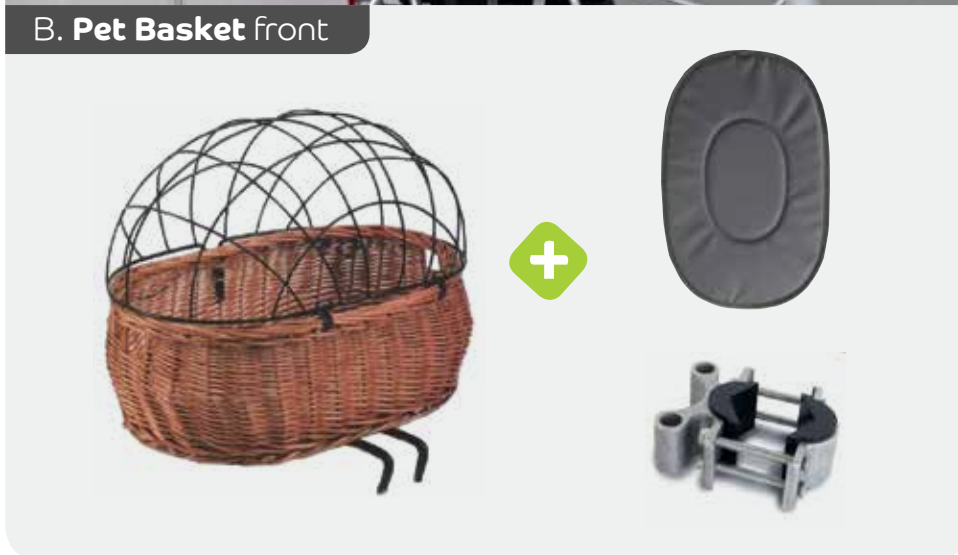

**A. BASIL PASJA SYSTEM
SENNA REAR BASKET
+ CUSHION**

54015 Pasja 40 cm

54016 Pasja 45 cm

54017 Pasja 50 cm

**+ BASIL PASJA SPACE FRAMES
(SOLD SEPARATELY)**

74025 Pasja 40 cm

74021 Pasja 45 cm

74026 Pasja 50 cm

**B. BASIL PLUTO FRONT BASKET
+ CUSHION + SPACE FRAME
(SOLD SEPARATELY)**

53007 varnished natural

73007 Pluto space frame

C. BASIL DAVOS

15003 nature

D. BASIL DENVER

15011 nature

E. BASIL DETROIT

15021 nature

F. BASIL SWING

15046 nature

G. BASIL BASIMPLY WICKER

13022 nature

H. BASIL DUBLIN

15008 nature