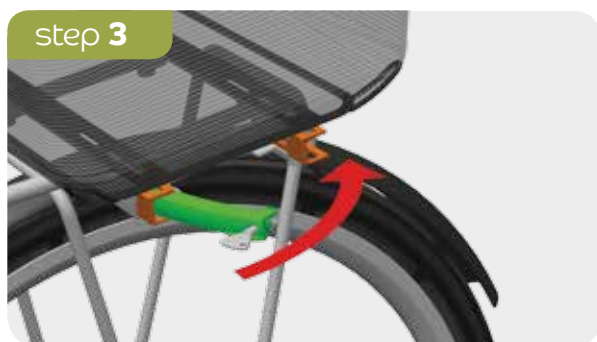

Basil BasSolid System

This system allows baskets to be fixed firmly to the luggage carrier with one easy move. It fits on E- bikes, includes a lock for extra security and comes with heightening elements for bikes with back lights that are higher than the luggage carrier. The following baskets are equipped with the Bassolid system: Cento BasSolid, Catu for luggage carriers 11-18 cm width.