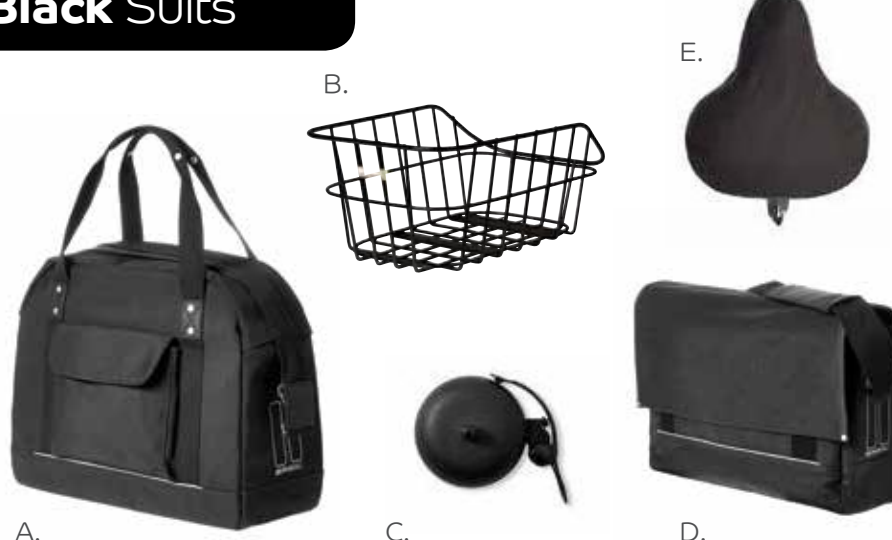

C. BASIL **HAND WARMERS**

50275 black

D. BASIL **KATHARINA B&D SADDLE COVER**

50297 black & dots

E. BASIL **POLKADOT BIG BELL**

50397 white/black dots Ø80mm

50399 black/white dots Ø80mm

Black Suits

A. BASIL **PORTLAND BUSINESS BAG**

17613 black 19L

B. BASIL **CENTO**

11189 alu matt black

C. BASIL **PORTLAND BELL**

50459 matt black Ø80mm

D. BASIL **URBAN FOLD MESSENGER BAG**

17619 black 16/20L