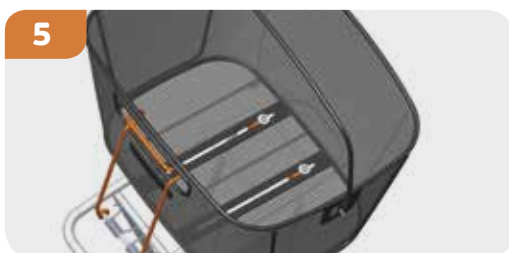

11225 black

Basil **Clever System**

What makes our Clever System so clever?

Whether you want to conveniently take your Bold basket with you into a shop or to firmly mount it to your carrier rack: Clever does what you want it to do. It's one single system that can be used in two ways. The removable option works with a spring clamp. Simply push the two hooks of your basket onto your carrier and fixate the spring clamp onto it. The permanent system works with an extra set of hooks that are included in the Clever pack. Mount the extra hooks to the basket and turn the pre assembled hooks 180 degrees. Then clasp the four hooks around the diagonal carrier bar and fasten the four accompanying bolts firmly in place. Well done, you clever shrew. Now just stow and go.

QUICK RELEASE

PERMANENTLY MOUNTED

BasEasy System

For removable bags and baskets

Basil has developed a variety of holders for safely and securely mounting removable baskets on the handlebars. Different mounting points, and possible 'obstacles' such as a child's seat, have been taken into consideration. The different types of flexible BasEasy holders make it possible to mount a basket on every type of bicycle, including mountain bikes, folding bikes and E-bikes. In addition, the innovative Carrier Rack enables any bag with equipped with a Hook On System, such as shoulder bags, shopping bags and laptop bags, to be carried on the front of the bicycle.