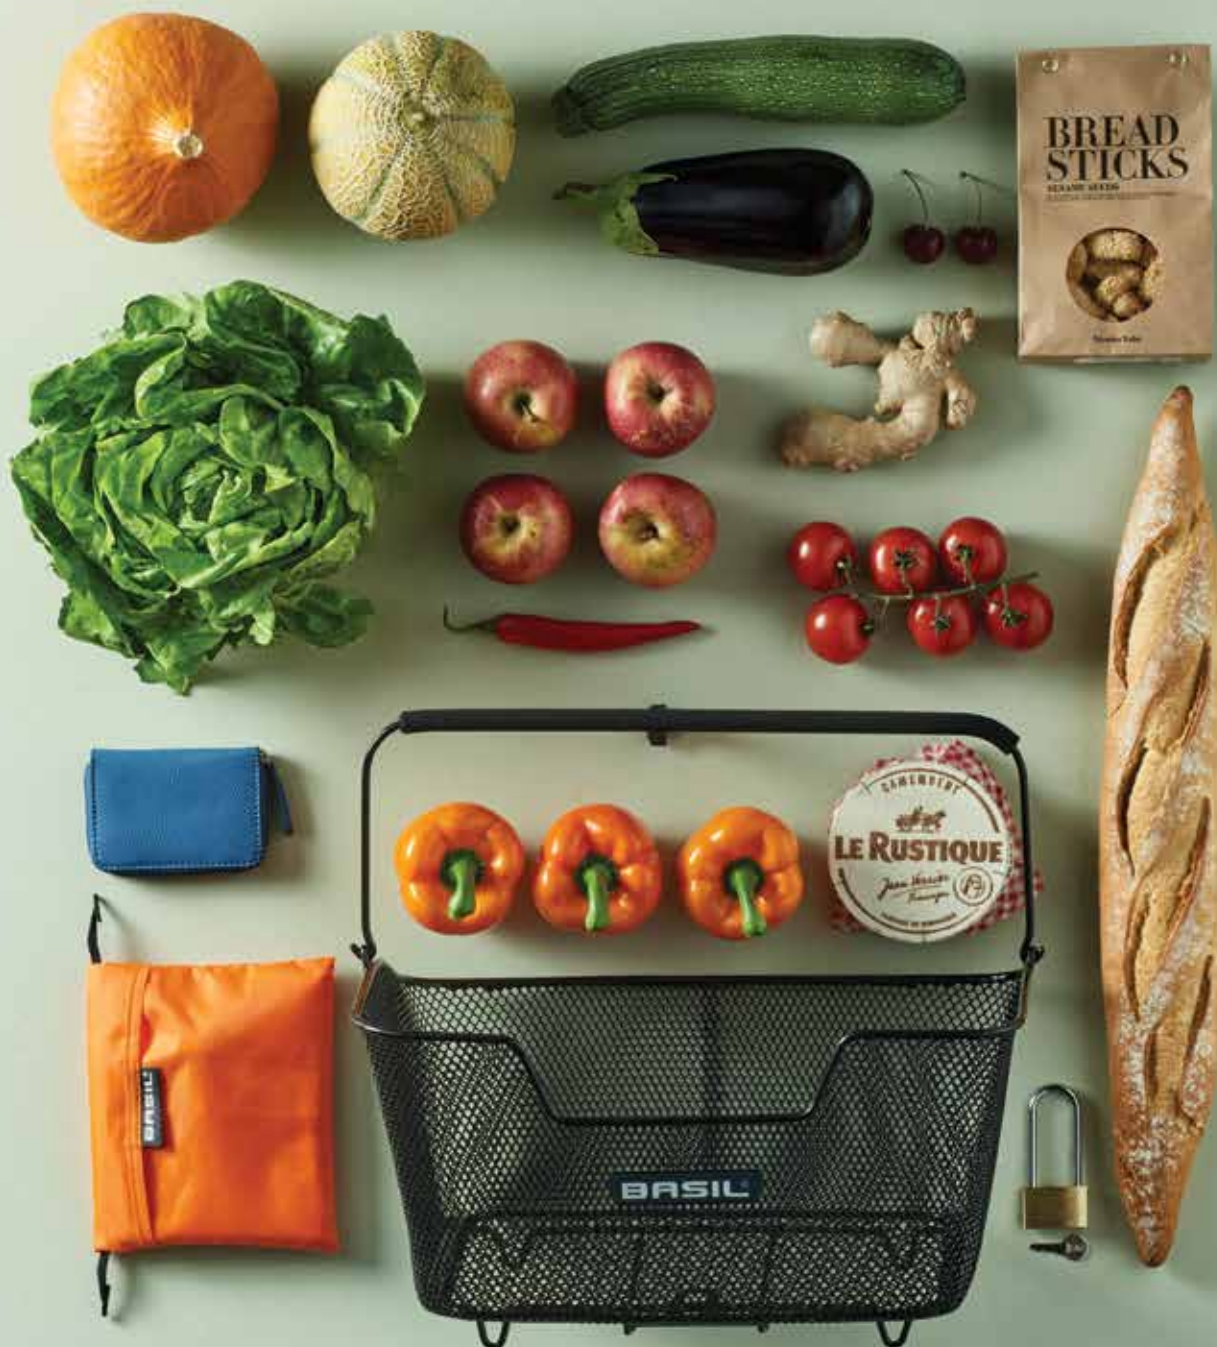

Small

C. BASIL **BOLD S**, BICYCLE BASKET

11210 black

What's in the basket?
Lot's of basilicious..

Beware, for I am in a
winning mood today

Basil Basket Accessories

Check out these funky features. The coloured elastic cords hold your belongings in place, while the rain cover helps you to keep them dry and safe. Don't forget your foldable shopper. And off you go. You tiger.