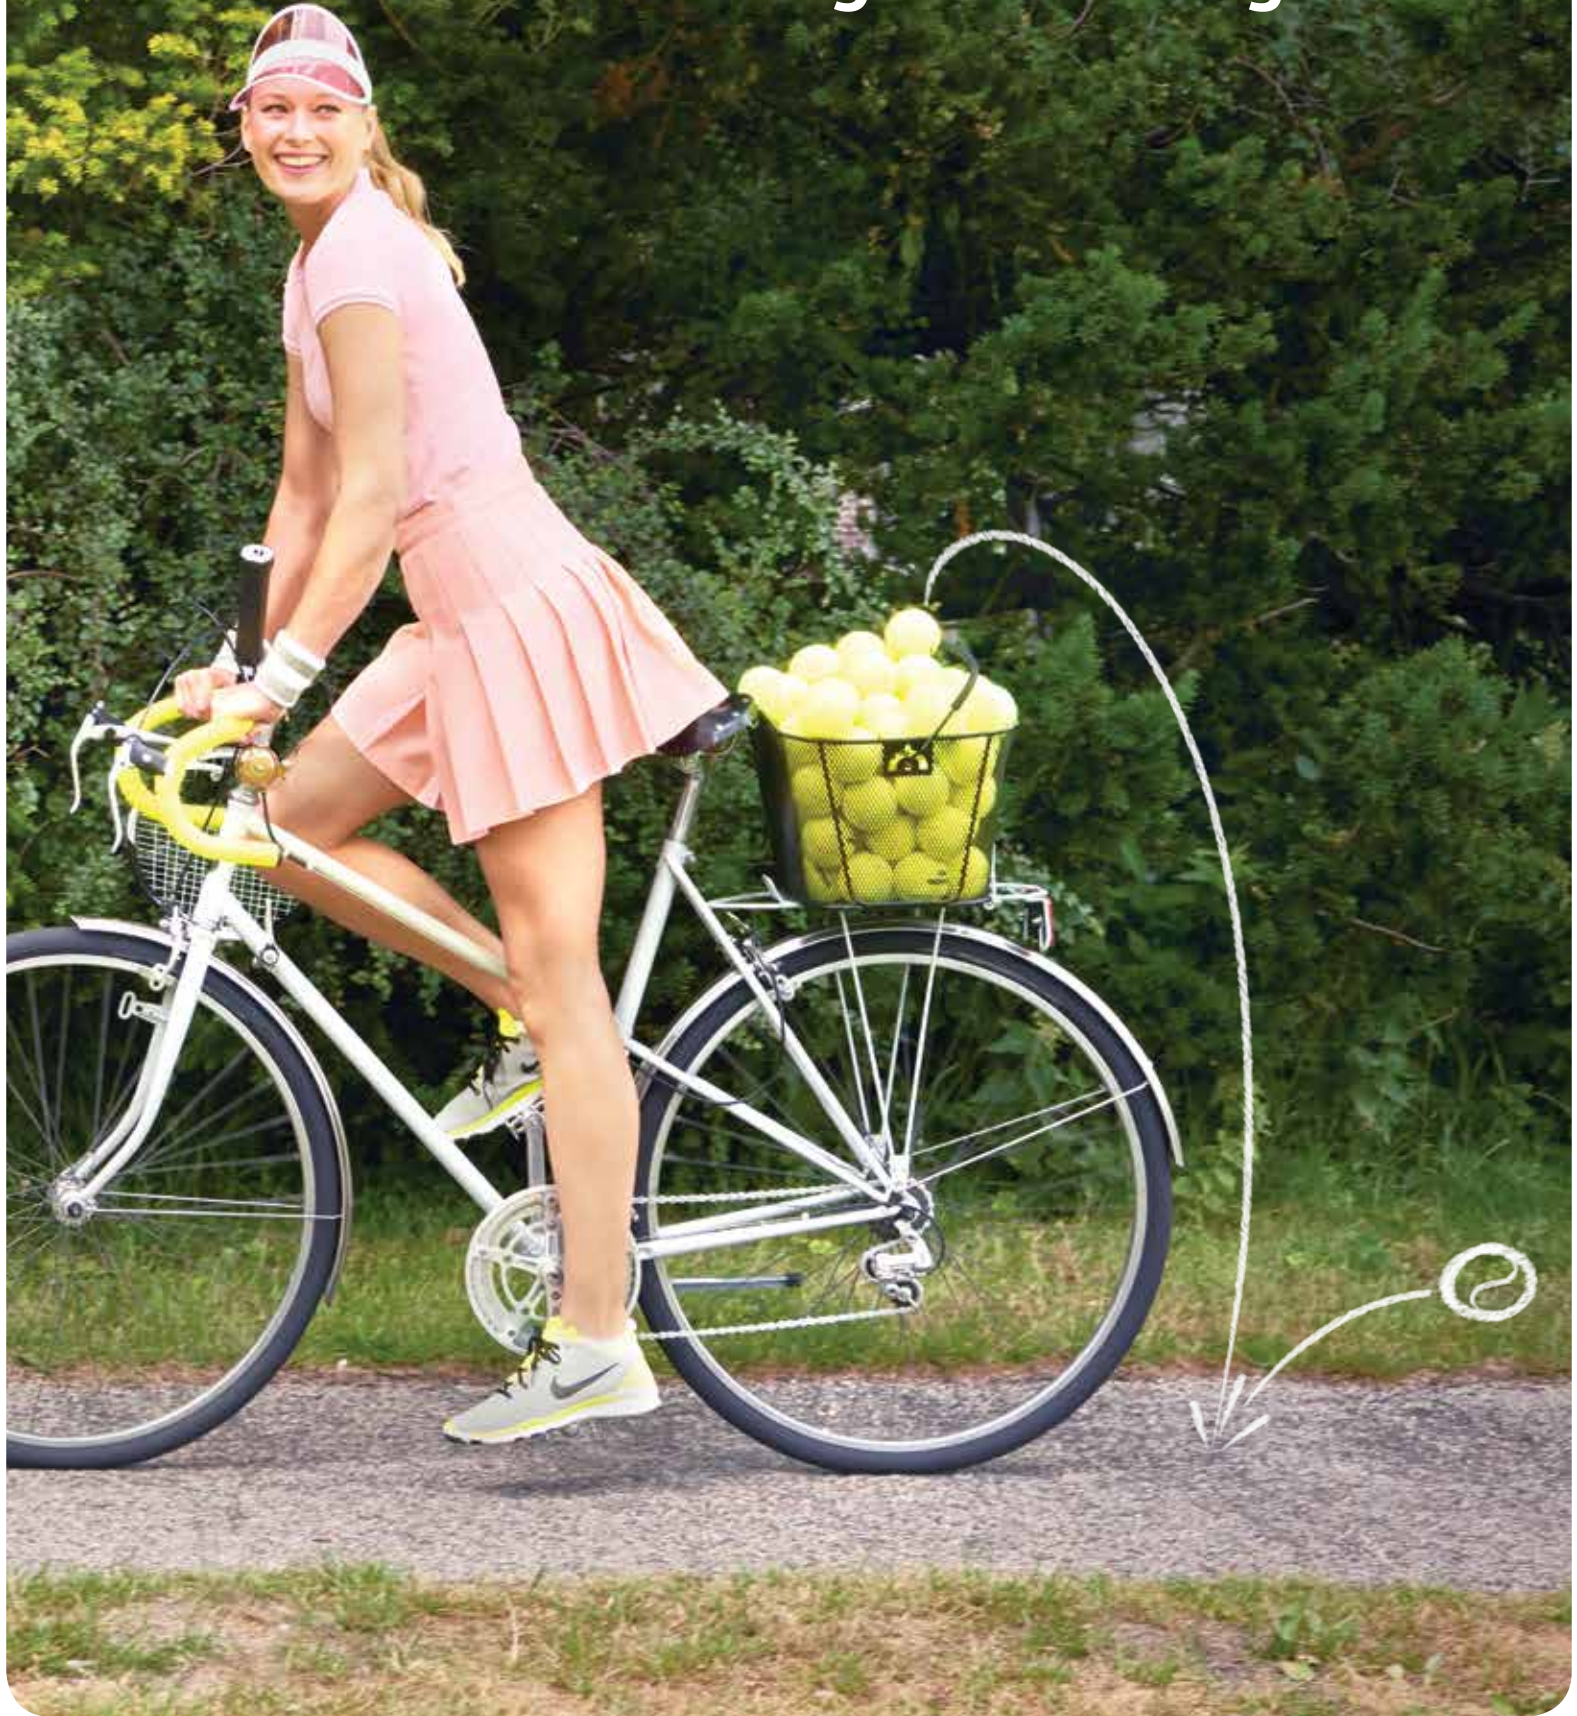

Small

C. BASIL **BOLD S**, BICYCLE BASKET

11210 black

What's in the basket?
Lot's of basilicious..

Beware, for I am in a
winning mood today

Basil Basket Accessories

Check out these funky features. The coloured elastic cords hold your belongings in place, while the rain cover helps you to keep them dry and safe. Don't forget your foldable shopper. And off you go. You tiger.