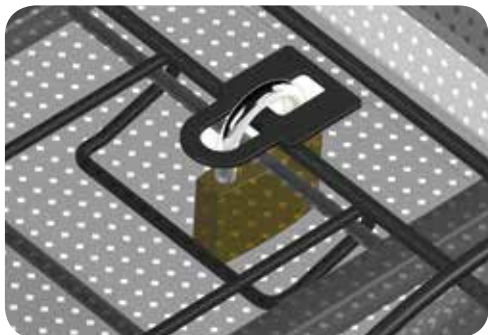

Basil Base L

Basil Base M