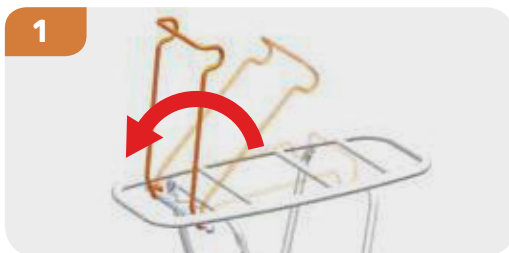

11225 black

Basil **Clever System**

What makes our Clever System so clever?

Whether you want to conveniently take your Bold basket with you into a shop or to firmly mount it to your carrier rack: Clever does what you want it to do. It's one single system that can be used in two ways. The removable option works with a spring clamp. Simply push the two hooks of your basket onto your carrier and fixate the spring clamp onto it. The permanent system works with an extra set of hooks that are included in the Clever pack. Mount the extra hooks to the basket and turn the pre assembled hooks 180 degrees. Then clasp the four hooks around the diagonal carrier bar and fasten the four accompanying bolts firmly in place. Well done, you clever shrew. Now just stow and go.

QUICK RELEASE

PERMANENTLY MOUNTED

BasEasy System

For removable bags and baskets

Basil has developed a variety of holders for safely and securely mounting removable baskets on the handlebars. Different mounting points, and possible 'obstacles' such as a child's seat, have been taken into consideration. The different types of flexible BasEasy holders make it possible to mount a basket on every type of bicycle, including mountain bikes, folding bikes and E-bikes. In addition, the innovative Carrier Rack enables any bag with equipped with a Hook On System, such as shoulder bags, shopping bags and laptop bags, to be carried on the front of the bicycle.

Basil BasEasy System 1

handlebar/stem holder
economy version

Durable, easily mountable holder for handlebar stems from 22 – 25.4 mm Ø.

A. **BASEASY-SYSTEM**
STEM HOLDER EC

70123 anthracite

BasEasy System 2