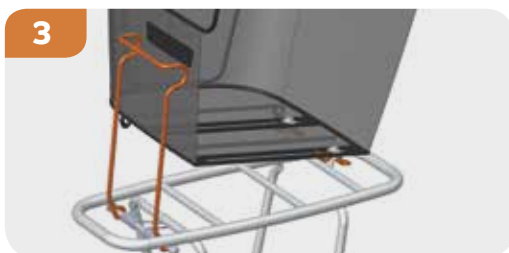

QUICK RELEASE