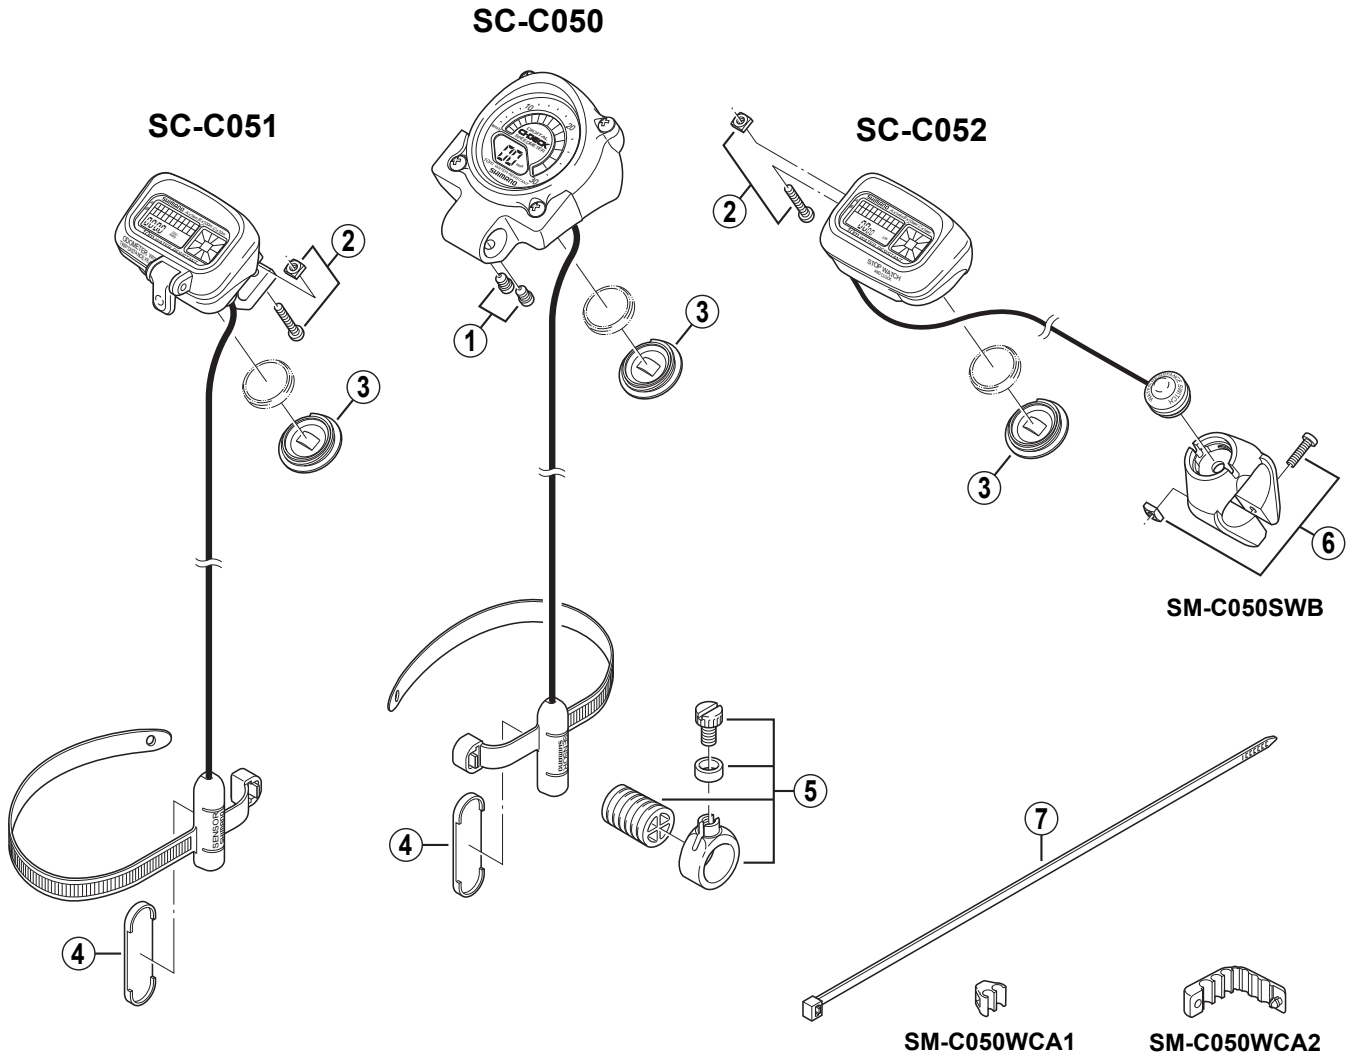

SHIMANO C-SERIES CI-DECK PLUS

**SC-C050** Speed meter

**SC-C051** Odo meter / Trip meter

**SC-C052** Stop watch & Clock

Q'TY	ITEM NO.	SHIMANO CODE NO.	DESCRIPTION
	1	Y-7A2 98010	Bracket Fixing Screws (2 pcs.)
	2	Y-7A2 98020	Clamp Screw (M3 x 20) & Nut
	3	Y-7A2 14000	Battery Cover
	4	Y-7A2 23000	Sensor Rubber Pad
	5	Y-7AW98080	Magnet Unit
	* 6	Y-7A2 98040	Clamp Screw (M3 x 11) & Nut for Switch Band
	7	Y-7A2 87000	Cable Tie for SM-C050WCA1