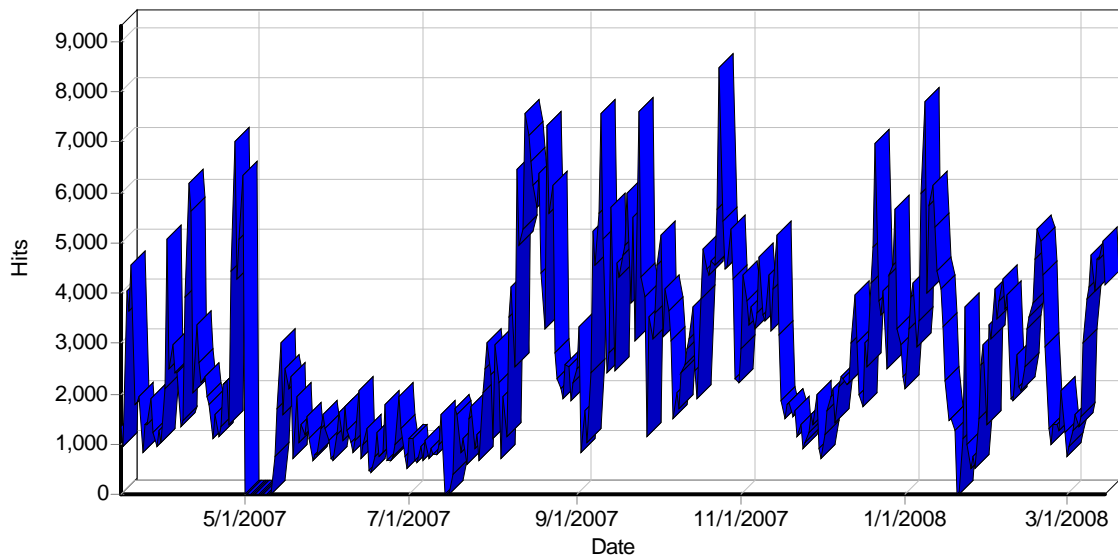

Activity Statistics

Daily

Daily Hits