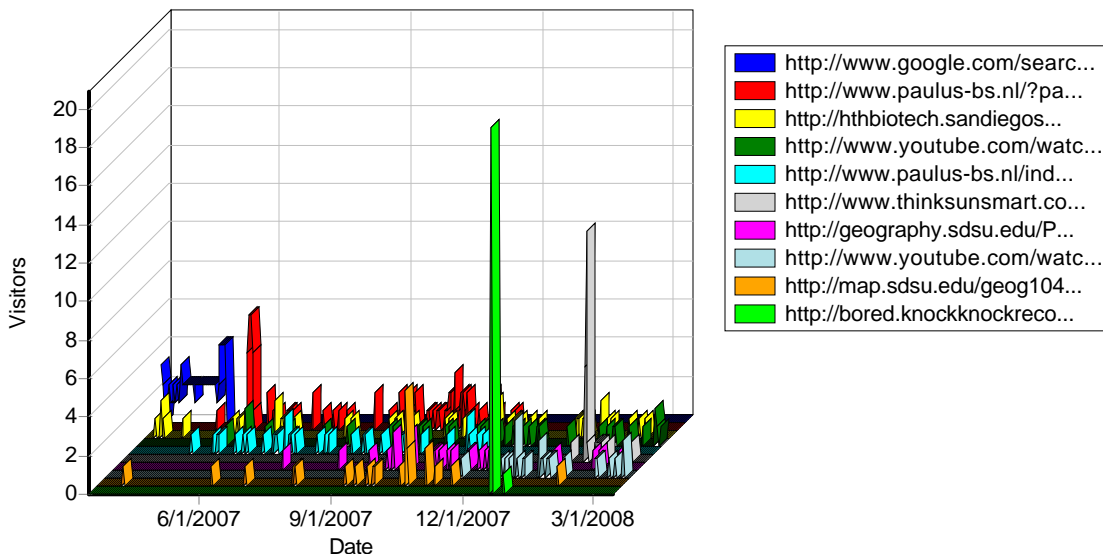

Referring URLs

Daily Referring URLs