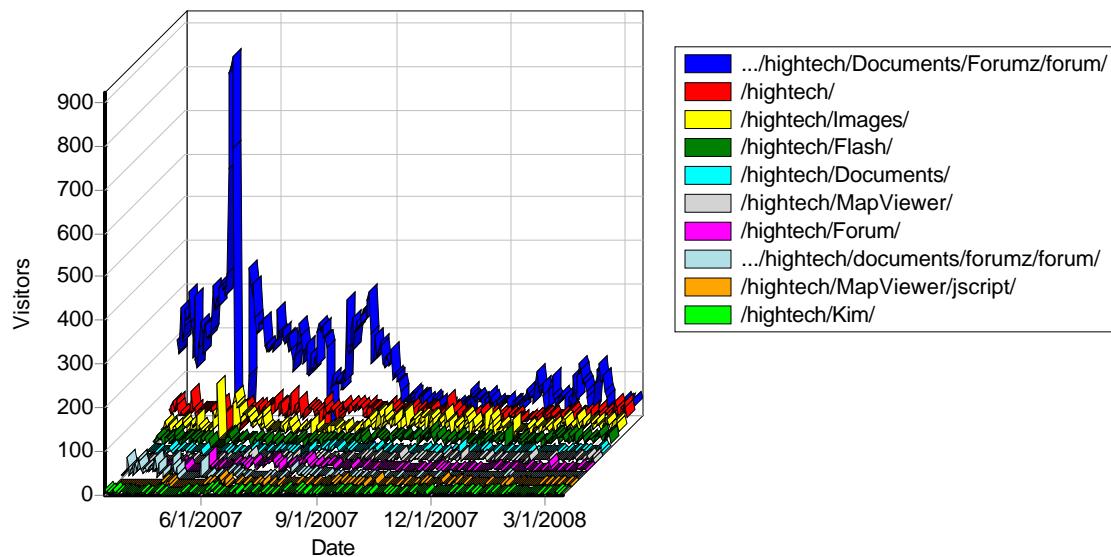

Directories

Daily Directory Access