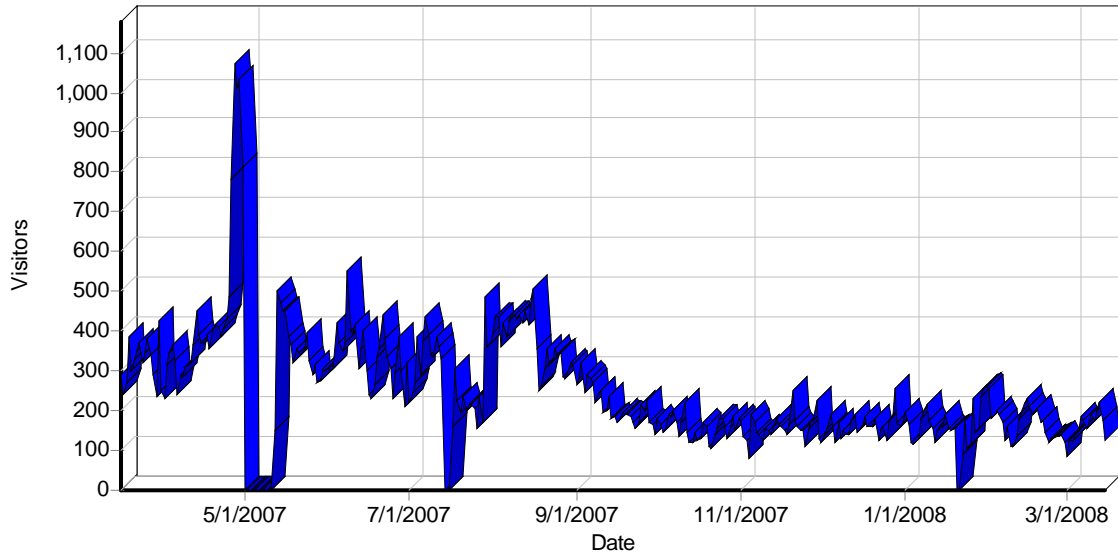

Activity Statistics

Daily

Daily Visitors