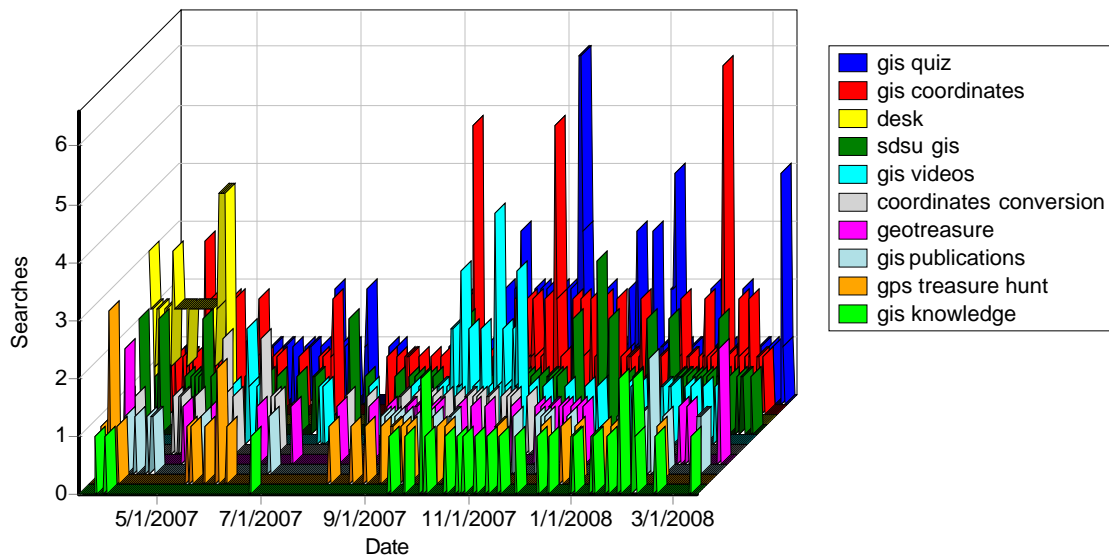

2	coordinates to street conversion	1
Netscape		
1	gis sdsu	1
2	lat long conversion to international address	1
3	list of national skill certification	1
Excite		
1	arcims 9.0 viewer	1
2	gis coordinates	1
3	convert decimal degrees to coordinates	1
AllTheWeb		
1	"helix high school"	1
2	conversion address gps coordinates	1
MetaCrawler		
1	esri gaudet	1
2	gis coordinates	1
Tiscali		
1	place coordinates	1
Abacho		
1	cursors	1
InfoSpace		
1	gis teacher education	1
Lycos		
1	free street address geocoding	1

Search Phrases

Daily Search Phrases