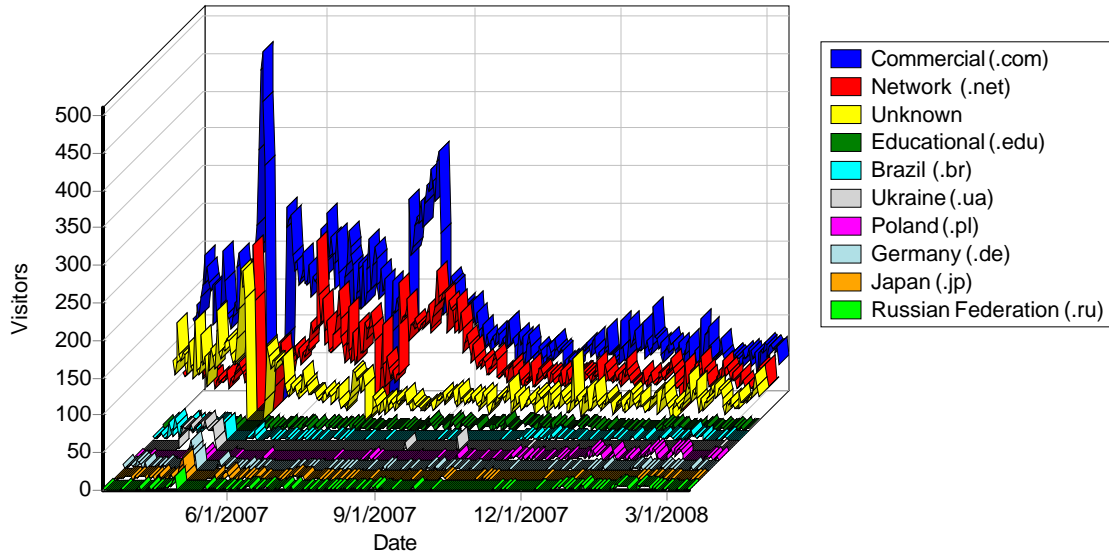

95	wm509264.inktomisearch.com	United States	75	75	171
96	rsw211-1-con.ac2.yahoo.com	United States	74	74	285
97	ha7.ge-4-27.bas-1-con.ac2.yahoo.com	United States	74	73	2,205
98	lj512032.crawl.yahoo.net	United States	72	72	194
99	ha8.ge-5-3.bas-1-con.ac2.yahoo.com	United States	72	72	135
100	205.252.24.66	Unknown	89	71	1,917
Subtotal			599,252	25,973	9,864,027
Total			962,960	88,746	28,066,117

Top-Level Domains

Daily Top-Level Domains

Top-Level Domains