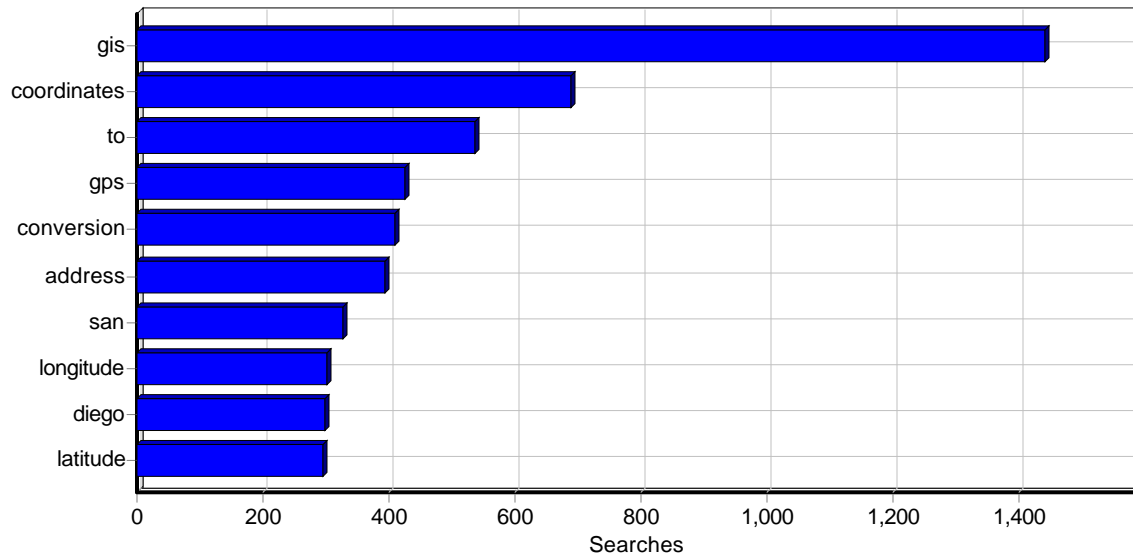

Top Search Keywords

Top Search Keywords

	Keyword	Searches
1	gis	1,441
2	coordinates	688
3	to	537
4	gps	427
5	conversion	409
6	address	393
7	san	326
8	longitude	302
9	diego	298
10	latitude	294
11	convert	290
12	and	237
13	map	237
14	degrees	228
15	decimal	222
16	coordinate	196
17	street	193
18	sdsu	185
19	in	179
20	quiz	168
21	career	158
22	of	135
23	viewer	121
24	desk	94
25	geographic	93
26	for	92
27	format	91
28	treasure	85
29	careers	83
30	minutes	81
31	videos	77