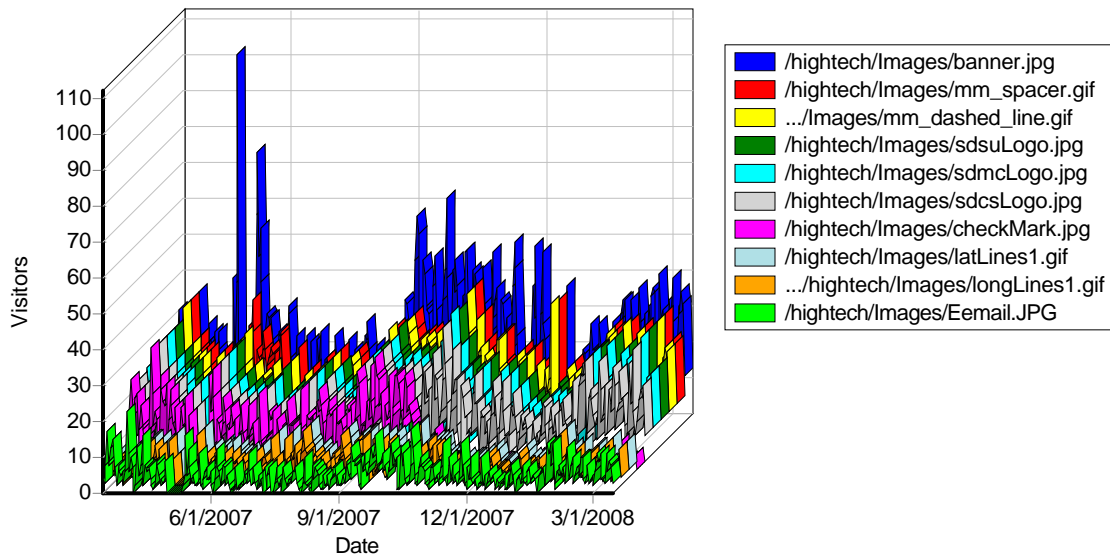

95	http://geoinfo.sdsu.edu/hightech/Documents/DACUM/A15.pdf	12	5	8	487
96	http://geoinfo.sdsu.edu/hightech/Documents/LearningModules/test.pdf	8	0	8	12,234
97	http://geoinfo.sdsu.edu/hightech/Documents/DACUM/E2.pdf	10	3	8	458
98	http://geoinfo.sdsu.edu/hightech/Documents/DACUM/E4.pdf	12	5	8	478
99	http://geoinfo.sdsu.edu/hightech/Documents/Department/OFFICIAL_GradProgramOfStudy.pdf	9	0	8	781
100	http://geoinfo.sdsu.edu/hightech/Documents/DACUM/C8.pdf	12	5	8	455
Subtotal		7,694	2,637	N/A	2,346,659
Total		8,153	2,713	N/A	2,552,245

Images

Daily Image Access