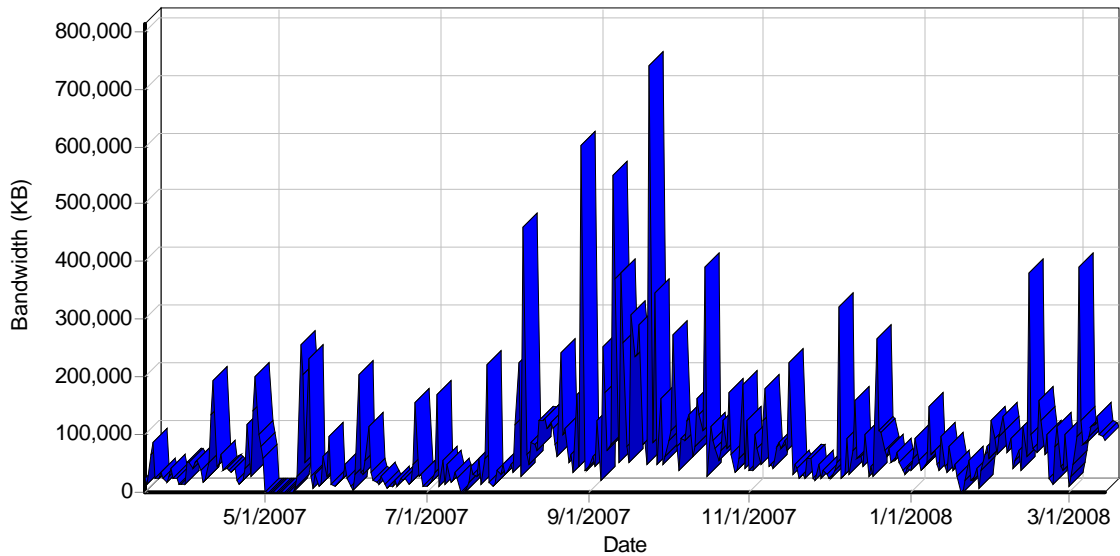

Daily Bandwidth

Daily Activity

Date	Hits	Page Views	Visitors	Average Visit Length	Bandwidth (KB)
Mon 12/17/2007	3,018	1,879	187	01:22	45,186
Tue 12/18/2007	2,538	1,529	158	12:48	27,777
Wed 12/19/2007	4,180	3,559	159	29:46	265,349
Thu 12/20/2007	4,905	4,311	159	04:09	107,693
Fri 12/21/2007	6,976	6,051	178	08:01	102,471
Sat 12/22/2007	3,858	3,803	126	09:23	72,838
Sun 12/23/2007	3,548	3,320	153	20:44	63,668
Mon 12/24/2007	4,034	3,765	161	03:27	76,379
Tue 12/25/2007	2,485	2,349	126	47:06	52,532
Wed 12/26/2007	4,364	3,989	174	02:42	55,998
Thu 12/27/2007	4,573	3,727	188	05:51	69,153
Fri 12/28/2007	5,667	5,162	257	05:42	51,093
Sat 12/29/2007	3,269	2,964	171	20:27	37,390
Sun 12/30/2007	2,968	2,773	158	02:08	32,742
Mon 12/31/2007	2,343	1,985	169	17:18	41,486
Tue 1/1/2008	2,112	1,851	197	02:07	37,969
Wed 1/2/2008	3,278	2,644	163	07:45	57,129
Thu 1/3/2008	3,908	3,340	118	30:28	94,970
Fri 1/4/2008	4,190	3,882	116	03:43	56,535
Sat 1/5/2008	2,912	2,768	124	01:24:19	38,087
Sun 1/6/2008	3,434	3,044	128	02:34	42,507
Mon 1/7/2008	5,969	5,546	179	14:06	52,214
Tue 1/8/2008	7,804	7,091	204	04:27	149,798
Wed 1/9/2008	4,019	3,727	216	01:06	64,068
Thu 1/10/2008	5,725	5,174	176	20:36	71,100
Fri 1/11/2008	6,132	5,655	156	03:12	49,526
Sat 1/12/2008	5,295	5,050	122	48:05	38,174
Sun 1/13/2008	4,424	4,241	150	02:47	96,975
Mon 1/14/2008	4,100	3,621	167	46:00	45,846
Tue 1/15/2008	3,329	2,835	160	01:21	36,200
Wed 1/16/2008	2,248	1,580	191	06:37	79,823