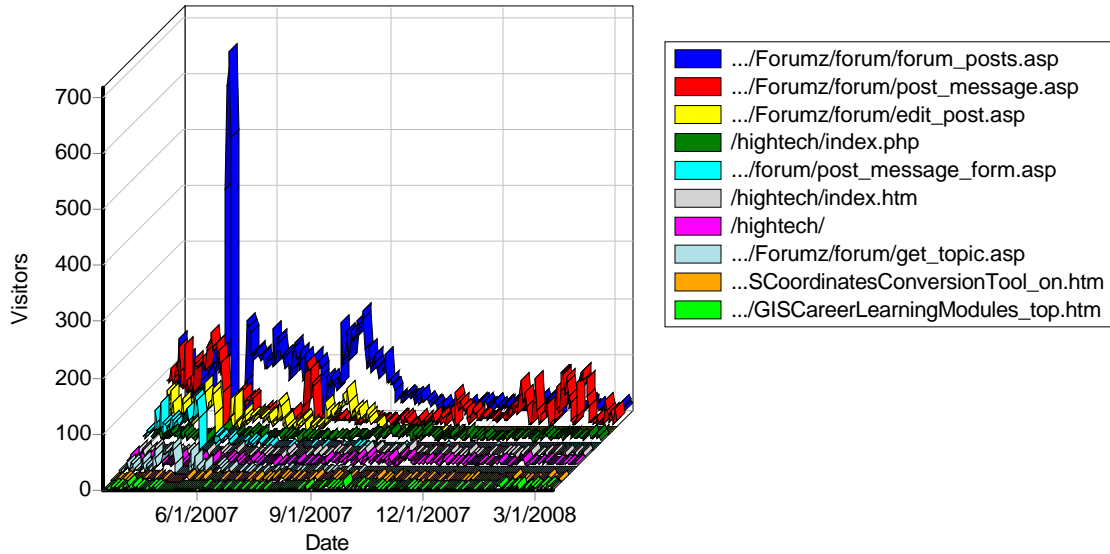

Access Statistics

Pages

Daily Page Access