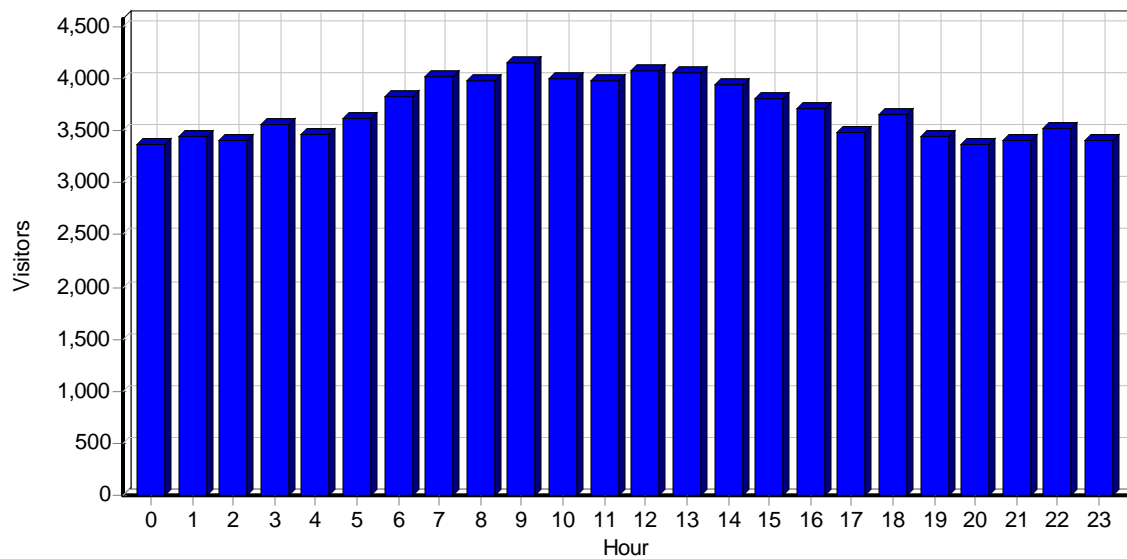

Fri 3/7/2008	3,027	2,307	177	11:03	84,202
Sat 3/8/2008	3,863	3,562	156	01:06:48	85,890
Sun 3/9/2008	4,118	3,712	172	02:46	97,622
Mon 3/10/2008	4,764	3,991	190	01:25	115,386
Tue 3/11/2008	4,052	3,434	174	03:42	116,550
Wed 3/12/2008	4,664	3,485	201	02:31	130,874
Thu 3/13/2008	4,681	4,076	221	02:30	99,818
Fri 3/14/2008	5,022	4,326	175	03:08	95,446
Sat 3/15/2008	4,177	3,872	126	06:23	89,226
Subtotal	279,249	228,893	14,604	11:05	6,913,152
Total	962,960	702,785	88,746	06:41	28,066,117

By Hour of Day

Activity by Hour of Day

Activity by Hour of Day

Hour	Hits	Visitors	Bandwidth (KB)
00:00 - 00:59	34,635	3,377	720,212
01:00 - 01:59	34,198	3,443	743,764
02:00 - 02:59	34,715	3,415	991,702
03:00 - 03:59	33,226	3,565	845,325
04:00 - 04:59	35,210	3,470	624,227
05:00 - 05:59	35,783	3,611	823,782
06:00 - 06:59	37,198	3,829	1,060,401
07:00 - 07:59	45,022	4,021	1,461,665
08:00 - 08:59	41,504	3,976	1,307,339
09:00 - 09:59	46,107	4,159	1,362,312
10:00 - 10:59	47,567	3,999	1,932,191
11:00 - 11:59	49,318	3,981	1,877,820
12:00 - 12:59	52,028	4,074	1,943,823
13:00 - 13:59	51,539	4,051	2,184,209
14:00 - 14:59	42,828	3,940	1,079,942
15:00 - 15:59	41,805	3,815	1,325,503