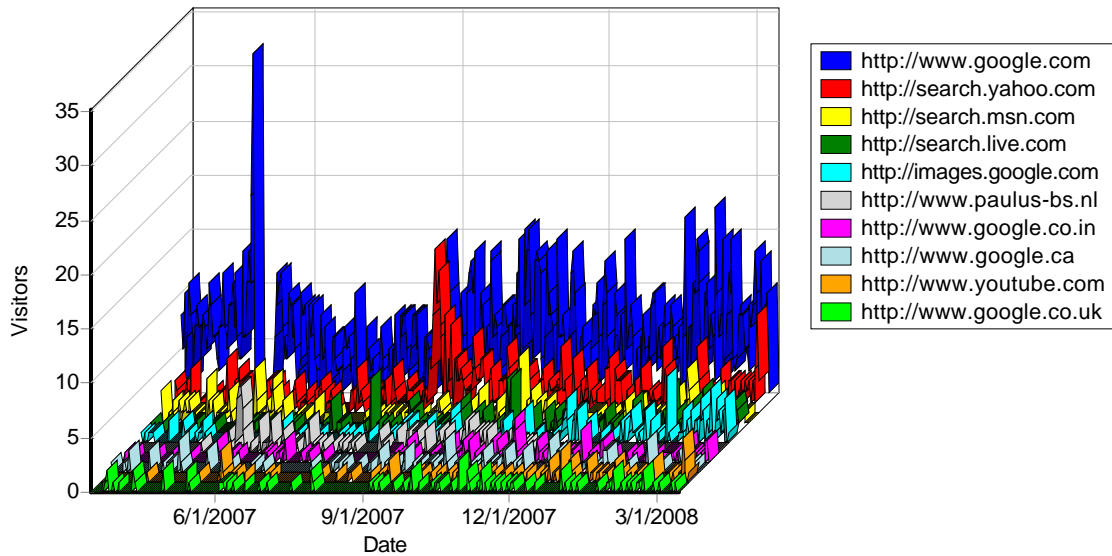

Referrers

Referring Sites

Daily Referring Sites