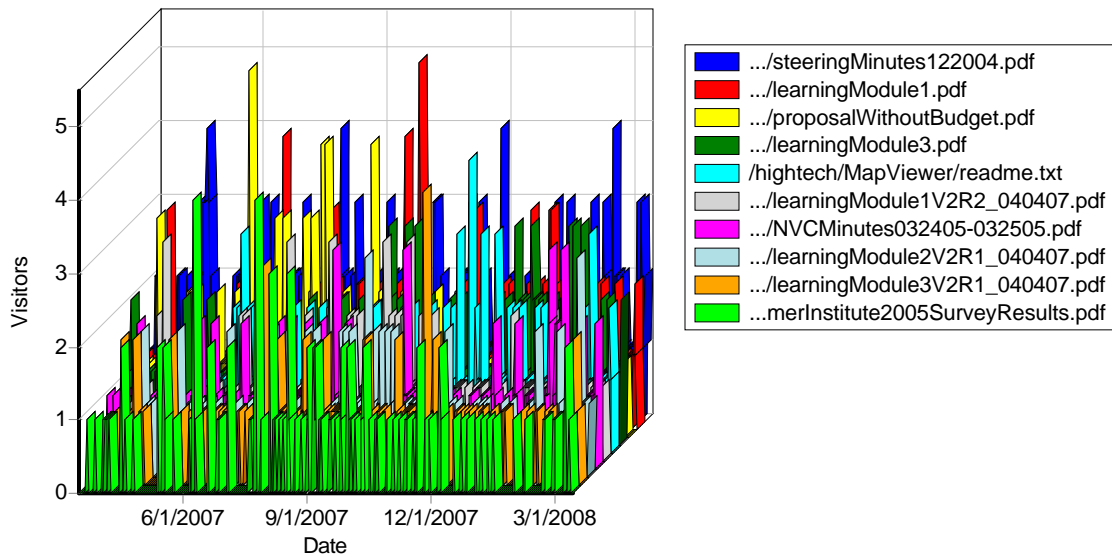

Total	697,275	163	N/A	7,983,951

Files

Daily File Access