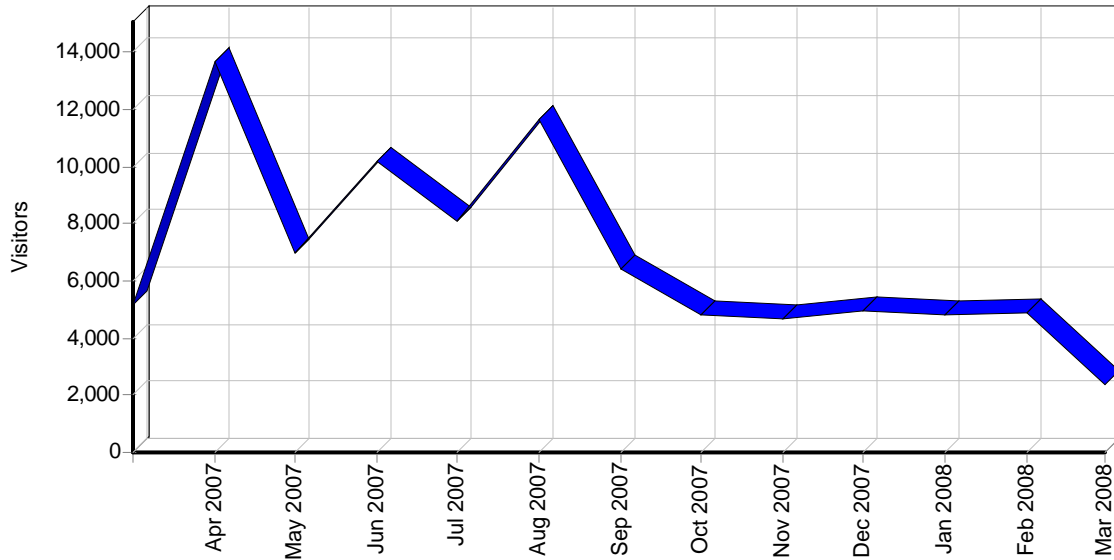

By Month

Activity by Month

Activity by Month

Month	Hits	Visitors	Bandwidth (KB)
Mar 2007	30,084	5,138	474,673
Apr 2007	90,412	13,705	1,880,113
May 2007	29,421	6,974	1,178,341
Jun 2007	31,150	10,180	1,067,725
Jul 2007	34,168	8,129	1,142,035
Aug 2007	121,578	11,630	3,665,874
Sep 2007	117,247	6,395	5,394,849
Oct 2007	117,341	4,850	3,314,454
Nov 2007	78,439	4,702	1,871,000
Dec 2007	92,597	4,963	2,265,662
Jan 2008	89,165	4,789	1,537,036
Feb 2008	85,563	4,888	2,659,794
Mar 2008	45,795	2,403	1,614,557
Total	962,960	88,746	28,066,117