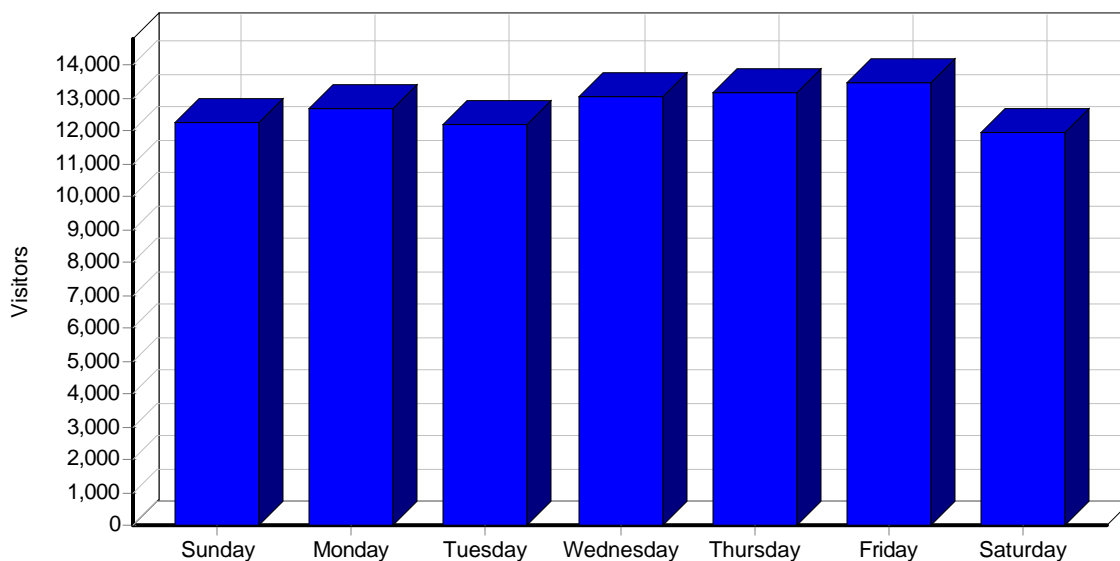

### By Hour of Day

Activity by Hour of Day

Activity by Hour of Day

Hour	Hits	Visitors	Bandwidth (KB)
00:00 - 00:59	34,635	3,377	720,212
01:00 - 01:59	34,198	3,443	743,764
02:00 - 02:59	34,715	3,415	991,702
03:00 - 03:59	33,226	3,565	845,325
04:00 - 04:59	35,210	3,470	624,227
05:00 - 05:59	35,783	3,611	823,782
06:00 - 06:59	37,198	3,829	1,060,401
07:00 - 07:59	45,022	4,021	1,461,665
08:00 - 08:59	41,504	3,976	1,307,339
09:00 - 09:59	46,107	4,159	1,362,312
10:00 - 10:59	47,567	3,999	1,932,191
11:00 - 11:59	49,318	3,981	1,877,820
12:00 - 12:59	52,028	4,074	1,943,823
13:00 - 13:59	51,539	4,051	2,184,209
14:00 - 14:59	42,828	3,940	1,079,942
15:00 - 15:59	41,805	3,815	1,325,503

16:00 - 16:59	38,567	3,718	1,328,737
17:00 - 17:59	36,716	3,490	1,232,283
18:00 - 18:59	37,056	3,664	752,394
19:00 - 19:59	37,271	3,446	826,720
20:00 - 20:59	36,382	3,366	1,168,623
21:00 - 21:59	39,020	3,416	892,017
22:00 - 22:59	37,904	3,515	795,458
23:00 - 23:59	37,361	3,405	785,655
<b>Total</b>	<b>962,960</b>	<b>88,746</b>	<b>28,066,117</b>

### By Day of Week

Activity by Day of Week

Activity by Day of Week

Day	Hits	Visitors	Bandwidth (KB)
Sunday	124,973	12,249	2,443,689
Monday	145,178	12,675	4,940,073
Tuesday	143,439	12,190	4,806,513
Wednesday	141,294	13,017	5,424,882
Thursday	137,424	13,186	3,854,909
Friday	150,582	13,456	3,832,573
Saturday	120,070	11,973	2,763,476
<b>Total</b>	<b>962,960</b>	<b>88,746</b>	<b>28,066,117</b>