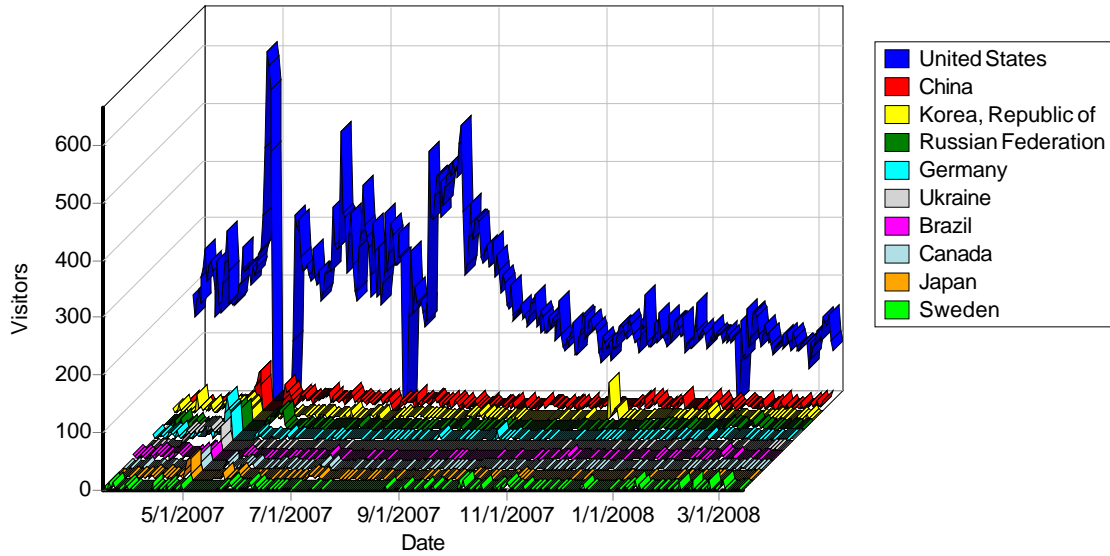

Countries

Daily Countries Activity

Most Active Countries