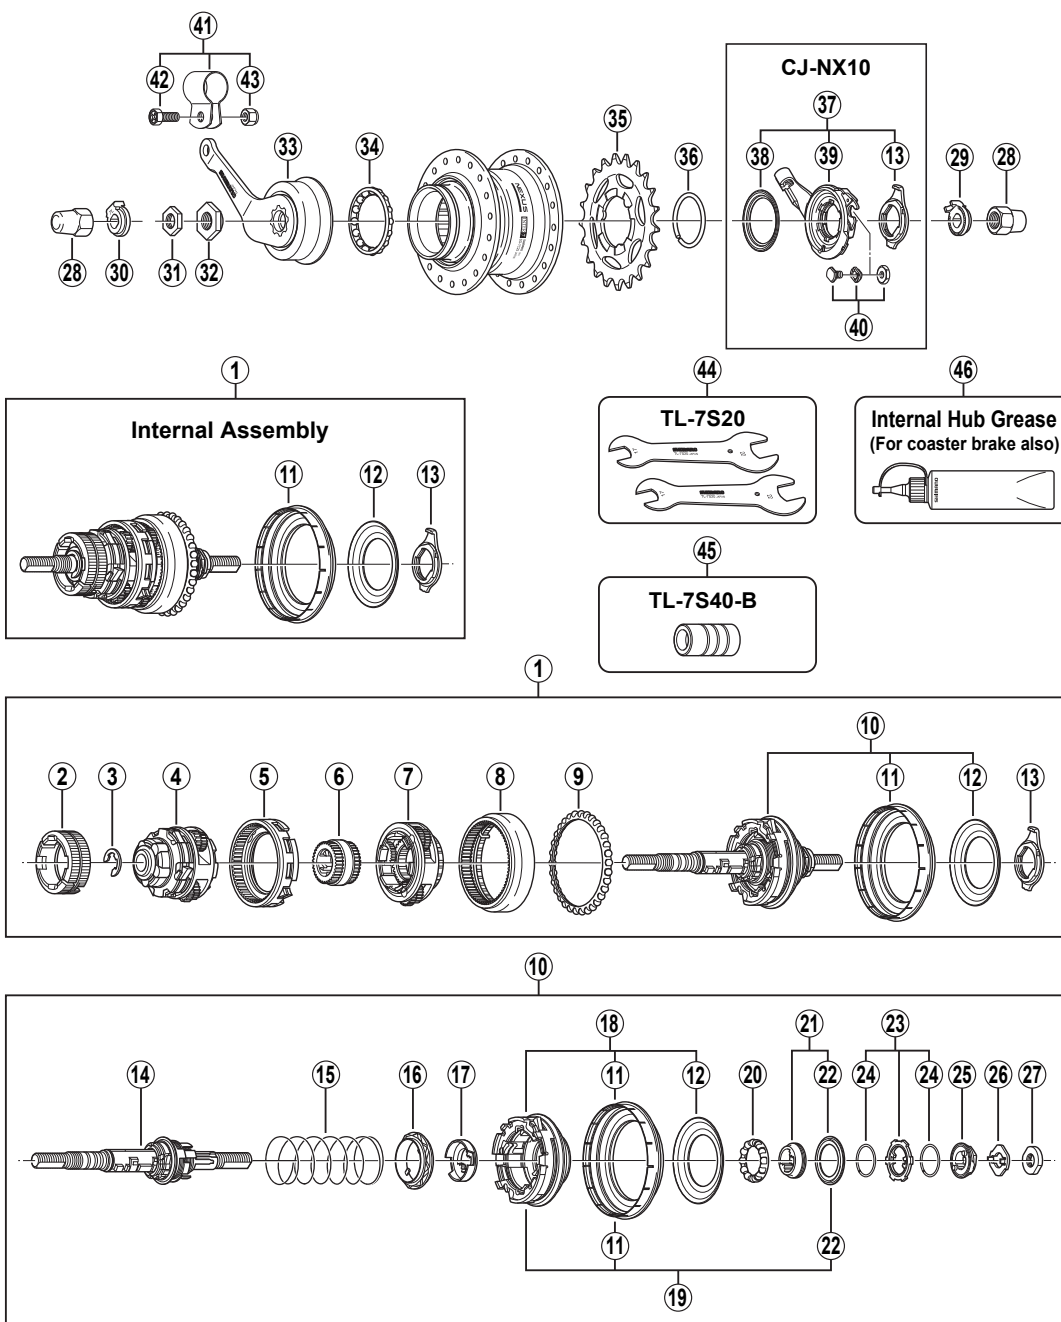

NEXUS 7-Speed Internal Hub w/Coaster Brake

SG-7C25 Inter-7 Hub

ITEM NO.	SHIMANO CODE NO.	DESCRIPTION
* 1	Y-35C 98010	Internal Assembly (Axle Length 175.5 mm)
2	Y-330 98010	Brake Shoe Unit
3	Y-325 32000	Stop Ring (φ9 mm)
4	Y-330 98040	Carrier Unit 2
5	Y-330 98020	Ring Gear Unit 2
6	Y-33F 98060	Sun Gear Unit 2 & 3
7	Y-330 98060	Carrier Unit 1
8	Y-330 98050	Ring Gear Unit 1
9	Y-330 98070	Ball Retainer H (3/16" x 29)
* 10	Y-35C 98020	Axle & Driver Unit (Axle Length 175.5 mm) w/Right Hand Dust Cap B & C
* 11	Y-35C 07000	Right Hand Dust Cap B
12	Y-33Z 26000	Right Hand Dust Cap C
13	Y-33Z 98020	Cassette Joint Fixing Ring
14	Y-34N 98030	Axle Unit (Axle Length 175.5 mm)
15	Y-330 24000	Return Spring A
16	Y-33Z 10000	Gear Shifting Cam
17	Y-33Z 11000	Feed Cam
* 18	Y-35C 98030	Driver Unit w/Right Hand Dust Cap B & C
* 19	Y-34N 98040	Driver Unit w/Right Hand Dust Cap B & Cone Seal
20	Y-330 91600	Ball Retainer F (3/16" x 12)
* 21	Y-35K 98100	Right Hand Cone w/Seal
* 22	Y-35K 07000	Right Hand Cone Seal
23	Y-33F 98040	Driver Plate w/Seal
24	Y-330 12000	Driver Plate Seal
25	Y-33E 98120	Lock Washer
26	Y-33Z 08000	Stop Washer
27	Y-33Z 07020	Right Hand Lock Nut (3.4 mm)
28	Y-314 14010	Cap Nut (3/8")
29	Y-33Z 20500	Non-turn Washer 5R (Yellow)
	Y-33M 39600	Non-turn Washer 6R (Silver)
	Y-33M 39700	Non-turn Washer 7R (Black)
	Y-33M 39510	Non-turn Washer 5L (Brown)
30	Y-33M 39610	Non-turn Washer 6L (White)
	Y-33M 39710	Non-turn Washer 7L (Gray)
31	Y-321 38040	Lock Nut (3.5 mm)
32	Y-335 48110	Stop Nut
33	Y-33F 98050	Brake Arm Unit
34	Y-330 98110	Ball Retainer B (3/16" x 16)
35	Y-322 03420	Sprocket Wheel 18T
	Y-322 03520	Sprocket Wheel 19T
	Y-322 03620	Sprocket Wheel 20T
	Y-330 60000	Sprocket Wheel 21T
	Y-330 60100	Sprocket Wheel 22T
36	Y-321 20100	Snap Ring C
37	Y-74Y 98050	CJ-NX10 Cassette Joint Unit
38	Y-74Y 18000	Driver Cap
39	Y-74Y 93100	CJ-NX10 Cassette Joint
40	Y-74Y 98060	Inner Cable Fixing Bolt Unit for CJ-NX10
41	Y-33F 98090	Brake Arm Clip Unit (5/8")
	Y-33F 98100	Brake Arm Clip Unit (3/4")
42	Y-75M 06000	Clip Screw (M6 x 16)
43	Y-317 27200	Clip Nut
44	Y-130 98900	TL-7S20 Hub Spanner (17 mm x 22 mm) 2 pcs.
45	Y-308 89000	TL-7S40-B Right Hand Cone Tool
46	Y-041 20800	Internal Hub Grease (Net. 100g)