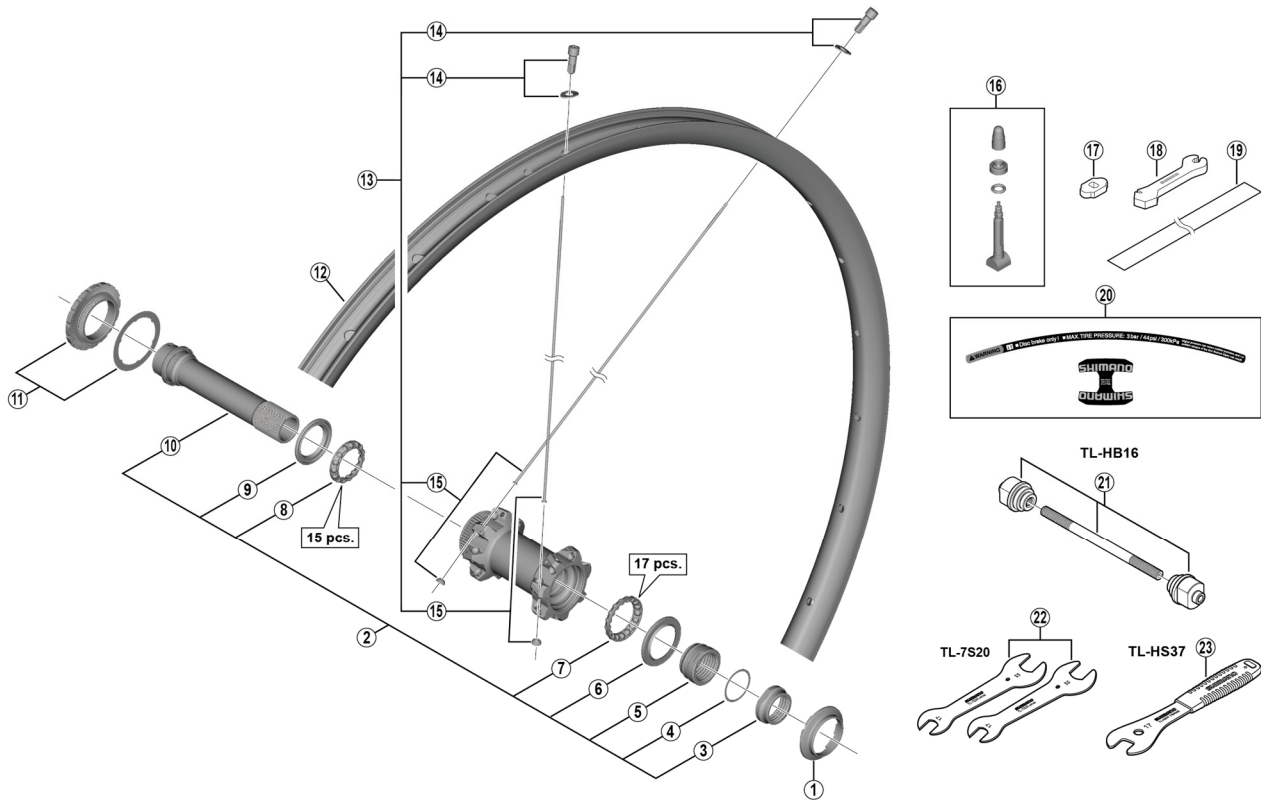

# DEORE XT Front Wheel WH-M8000-TL-F15-B-29 For Disc Brake

• Over Lock Nut Dimension: 110 mm (4-11/32")

| ITEM NO. | SHIMANO CODE NO. | DESCRIPTION  | INTERCHANGEABILITY |  |  |
|----------|------------------|--|--------------------|--|--|
| 1        | Y27X17000        | Cap  | A                  |  |  |
| 2        | Y0CC98010        | Complete Hub Axle  |                    |  |  |
| 3        | Y2A500050        | Right Hand Lock Nut  | A                  |  |  |
| 4        | Y24613000        | Adjusting Washer   | A                  |  |  |
| 5        | Y24606000        | Right Hand Cone  | A                  |  |  |
| 6        | Y27X15000        | Right Hand Seal Ring   | A                  |  |  |
| 7        | Y27X98030        | Right Hand Ball Retainer (5/32" x 17)  | A                  |  |  |
| 8        | Y27X98040        | Left Hand Ball Retainer (5/32" x 15)   | A                  |  |  |
| 9        | Y27X14000        | Left Hand Seal Ring  | A                  |  |  |
| 10       | Y2AH98020        | Hub Axle Unit  |                    |  |  |
| 11       | Y2A598030        | Lock Ring & Washer   | A                  |  |  |
| 12       | EWHRIMZ2F4X      | Rim {28H}  | A                  |  |  |
| 13       | -                | Spoke Unit {Spoke (301 mm x 28 pcs.) / Spherical Washer (28 pcs.) / Nipple (28 pcs.) / Rim Washer (28 pcs.)} | B                  |  |  |
| 14       | Y03X98010        | Nipple & Rim Washer  | A                  |  |  |
| 15       | Y0CC98020        | Spoke (301 mm) w/Spherical Washer  | B                  |  |  |
| 16       | Y4RJ98020        | Valve Unit   | A                  |  |  |
| 17       | Y4RJ10000        | Valve Tool   | A                  |  |  |
| 18       | Y4EF28000        | Nipple Wrench 4.0  | A                  |  |  |
| 19       | Y47V00010        | Tubeless Tape  | A                  |  |  |
| 20       | Y03P98020        | Rim Sticker Unit   | A                  |  |  |
| 21       | Y20W98020        | TL-HB16 Hub Setting Tool   |                    |  |  |
| 22       | Y13098900        | TL-7S20 Hub Spanners (17 mm x 22 mm) 2 pcs.  | A                  |  |  |
| 23       | Y23098030        | TL-HS37 Hub Spanner (17 mm)  | A                  |  |  |