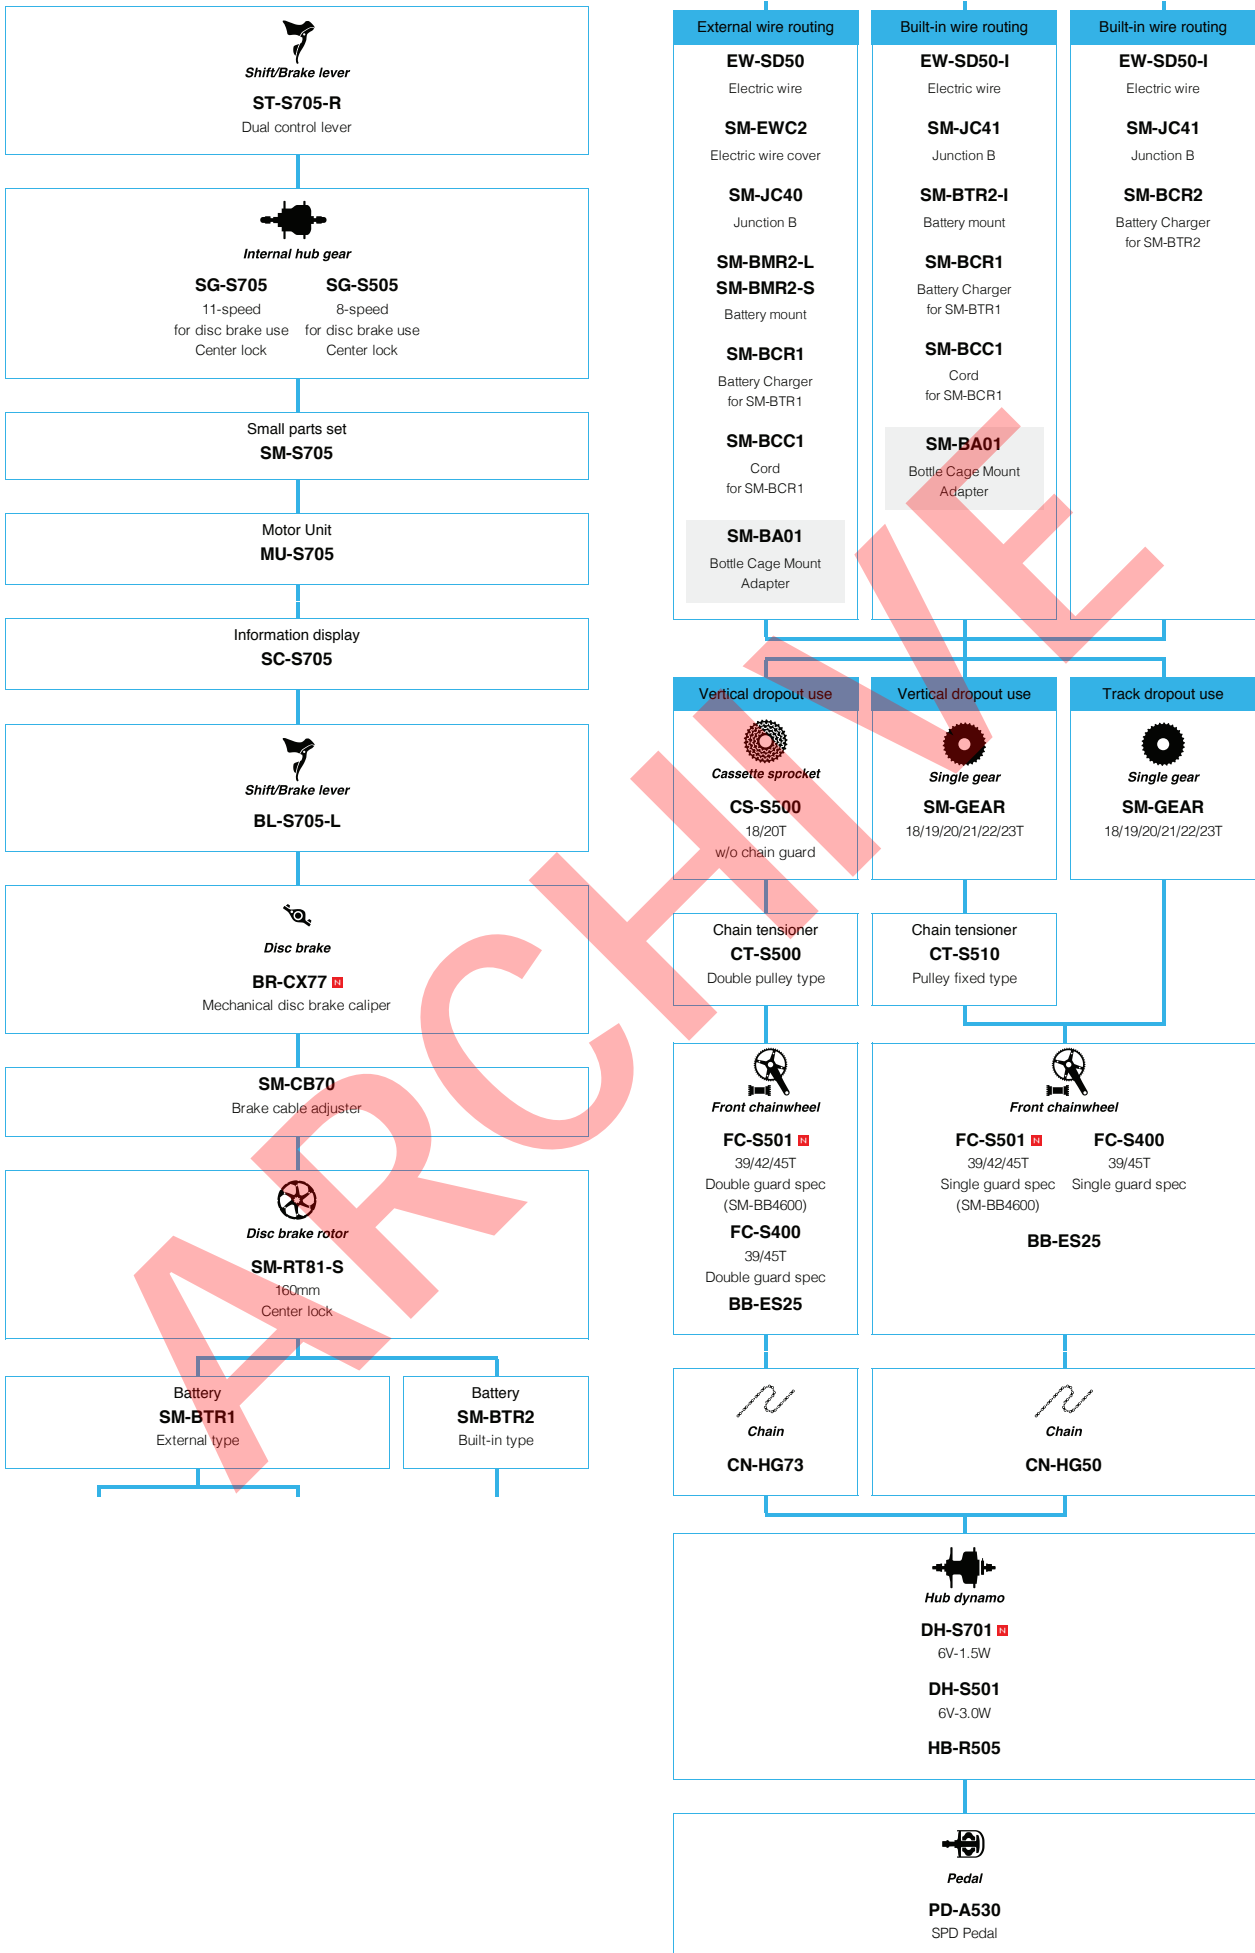

SHIMANO ALFINE (Electronic spec Drophandle)

... New model
... Option

City Touring / E-bike