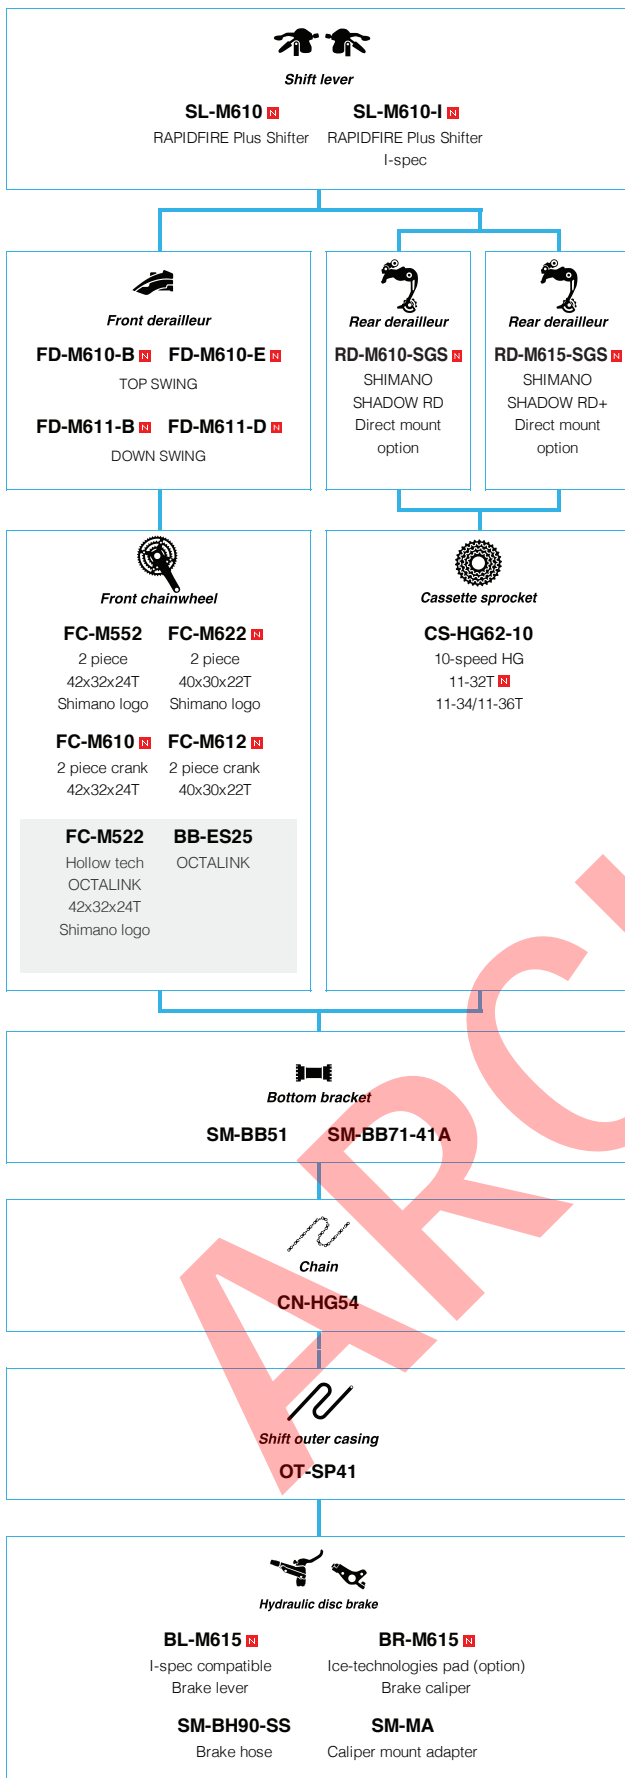

PD-M780
 SPD Pedal
 for XC

Pedal

PD-M785
 SPD Pedal
 for Trail

SLX (3x10-speed)

SLX (2x10-speed)

ZEE (10-speed)

N ... New model
 ■ ... Option

SHIMANO DEORE (3x10-speed)

N ... New model
 □ ... Option

SHIMANO DEORE (2x10-speed)

N ... New model
 ■ ... Option

SHIMANO ALIVIO (3x9-speed)

 ... New model
 ... Option

Mountain Bike

SHIMANO ACERA (3x9-speed)

 ... New model
 ... Option