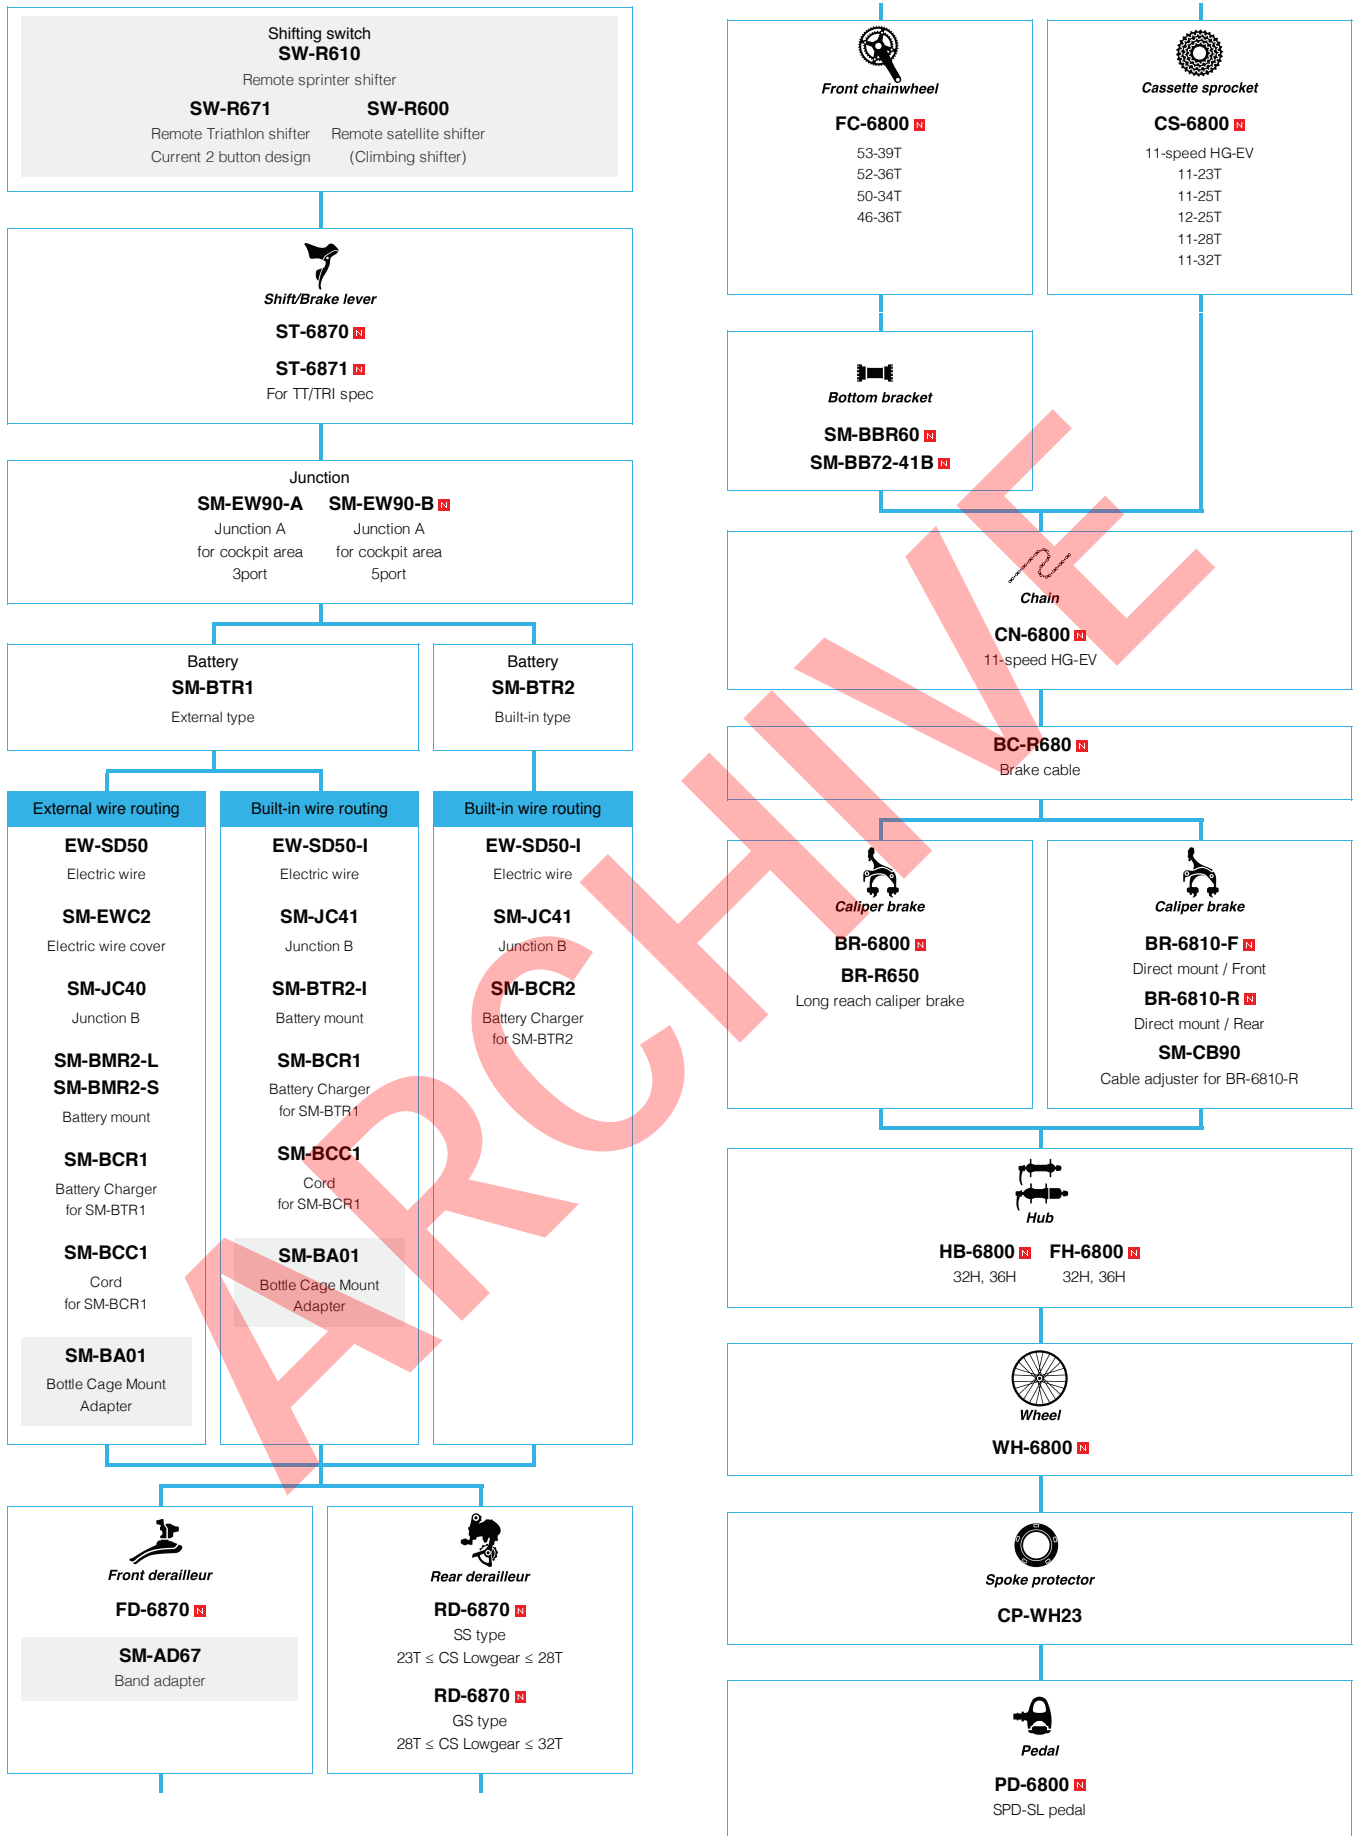

SHIMANO ULTEGRA 6870 series (2x11-speed)

N ... New model
□ ... Option