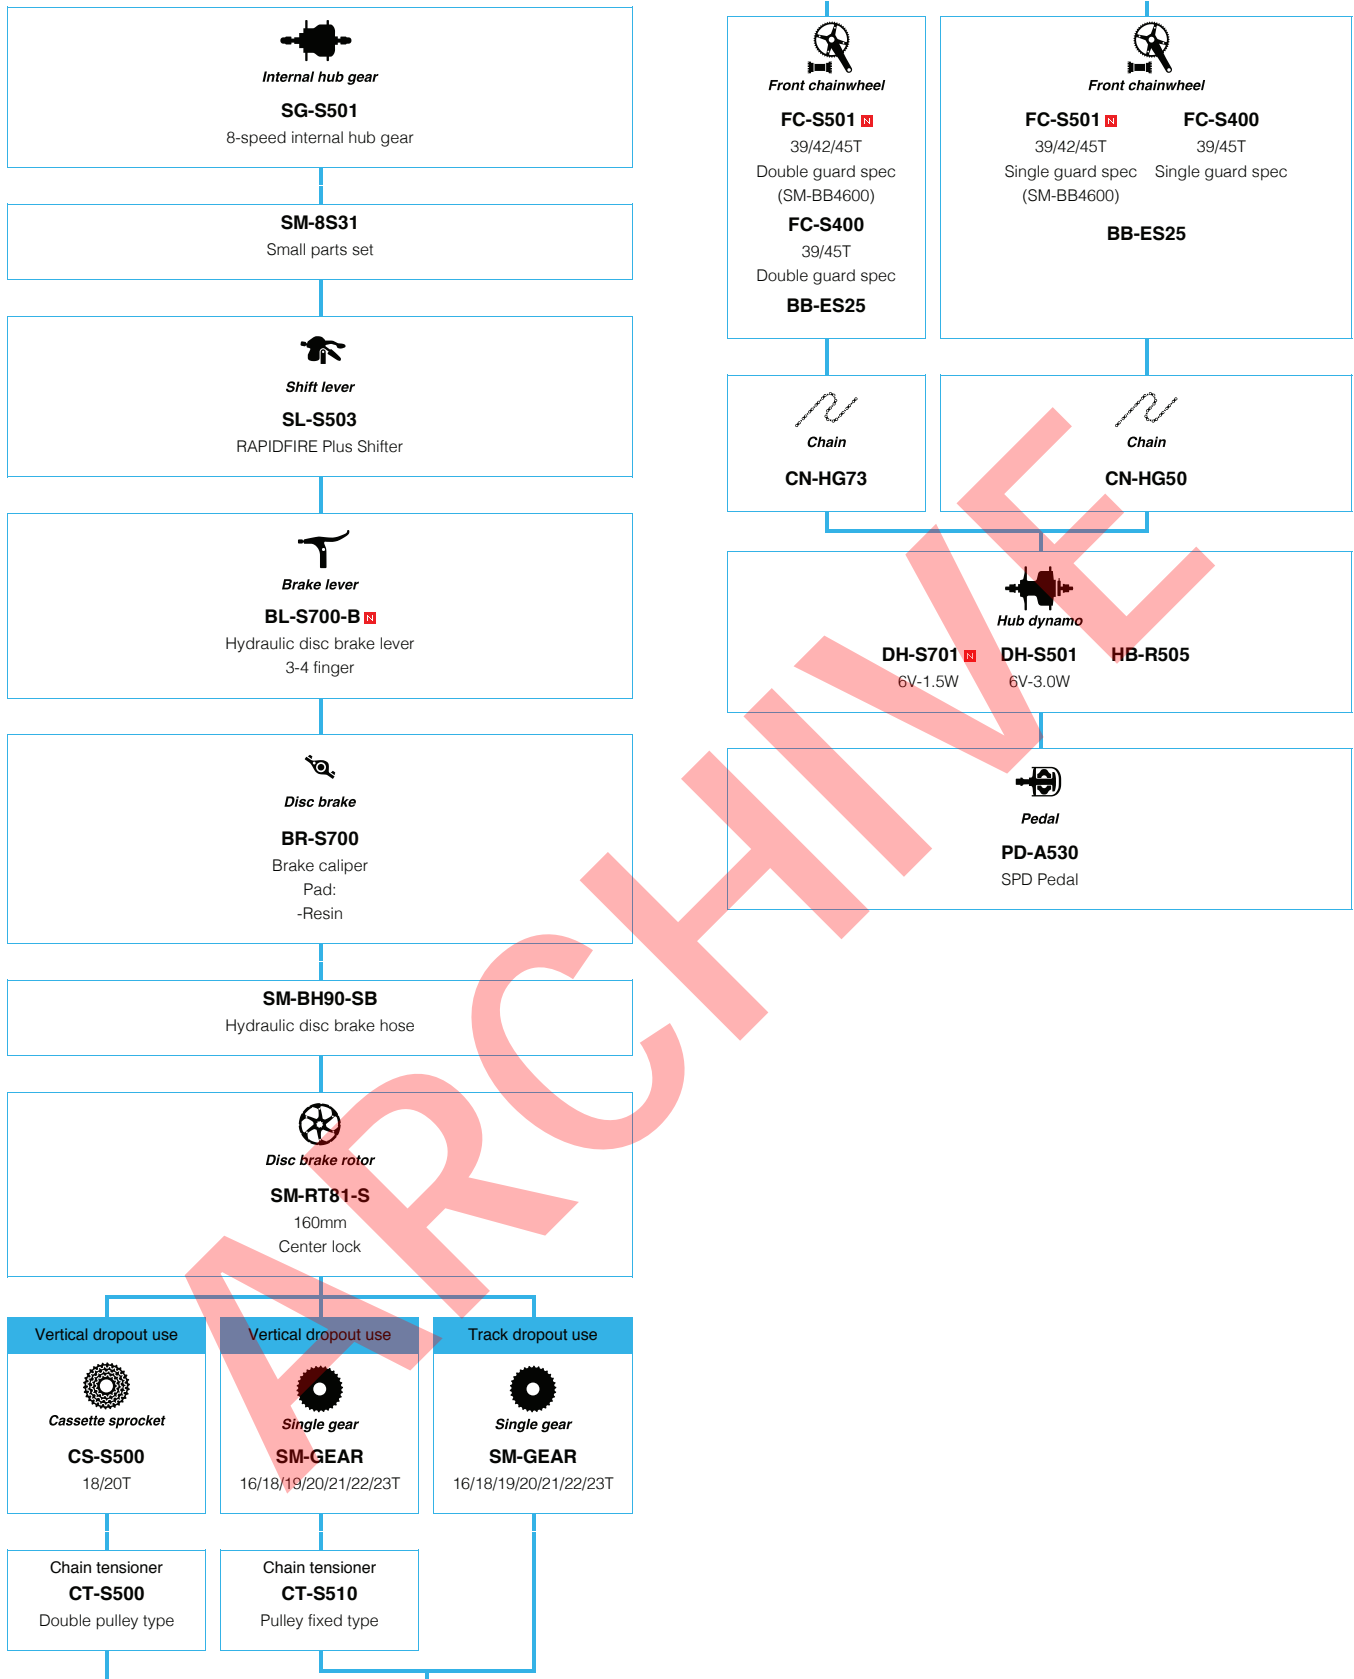

SHIMANO ALFINE (Electronic spec Drophandle)

 ... New model
 ... Option

City Touring / E-bike

SHIMANO ALFINE (11-speed)

N ... New model
 ■ ... Option

City Touring / E-bike

SHIMANO ALFINE (8-speed)

N ... New model
 ... Option