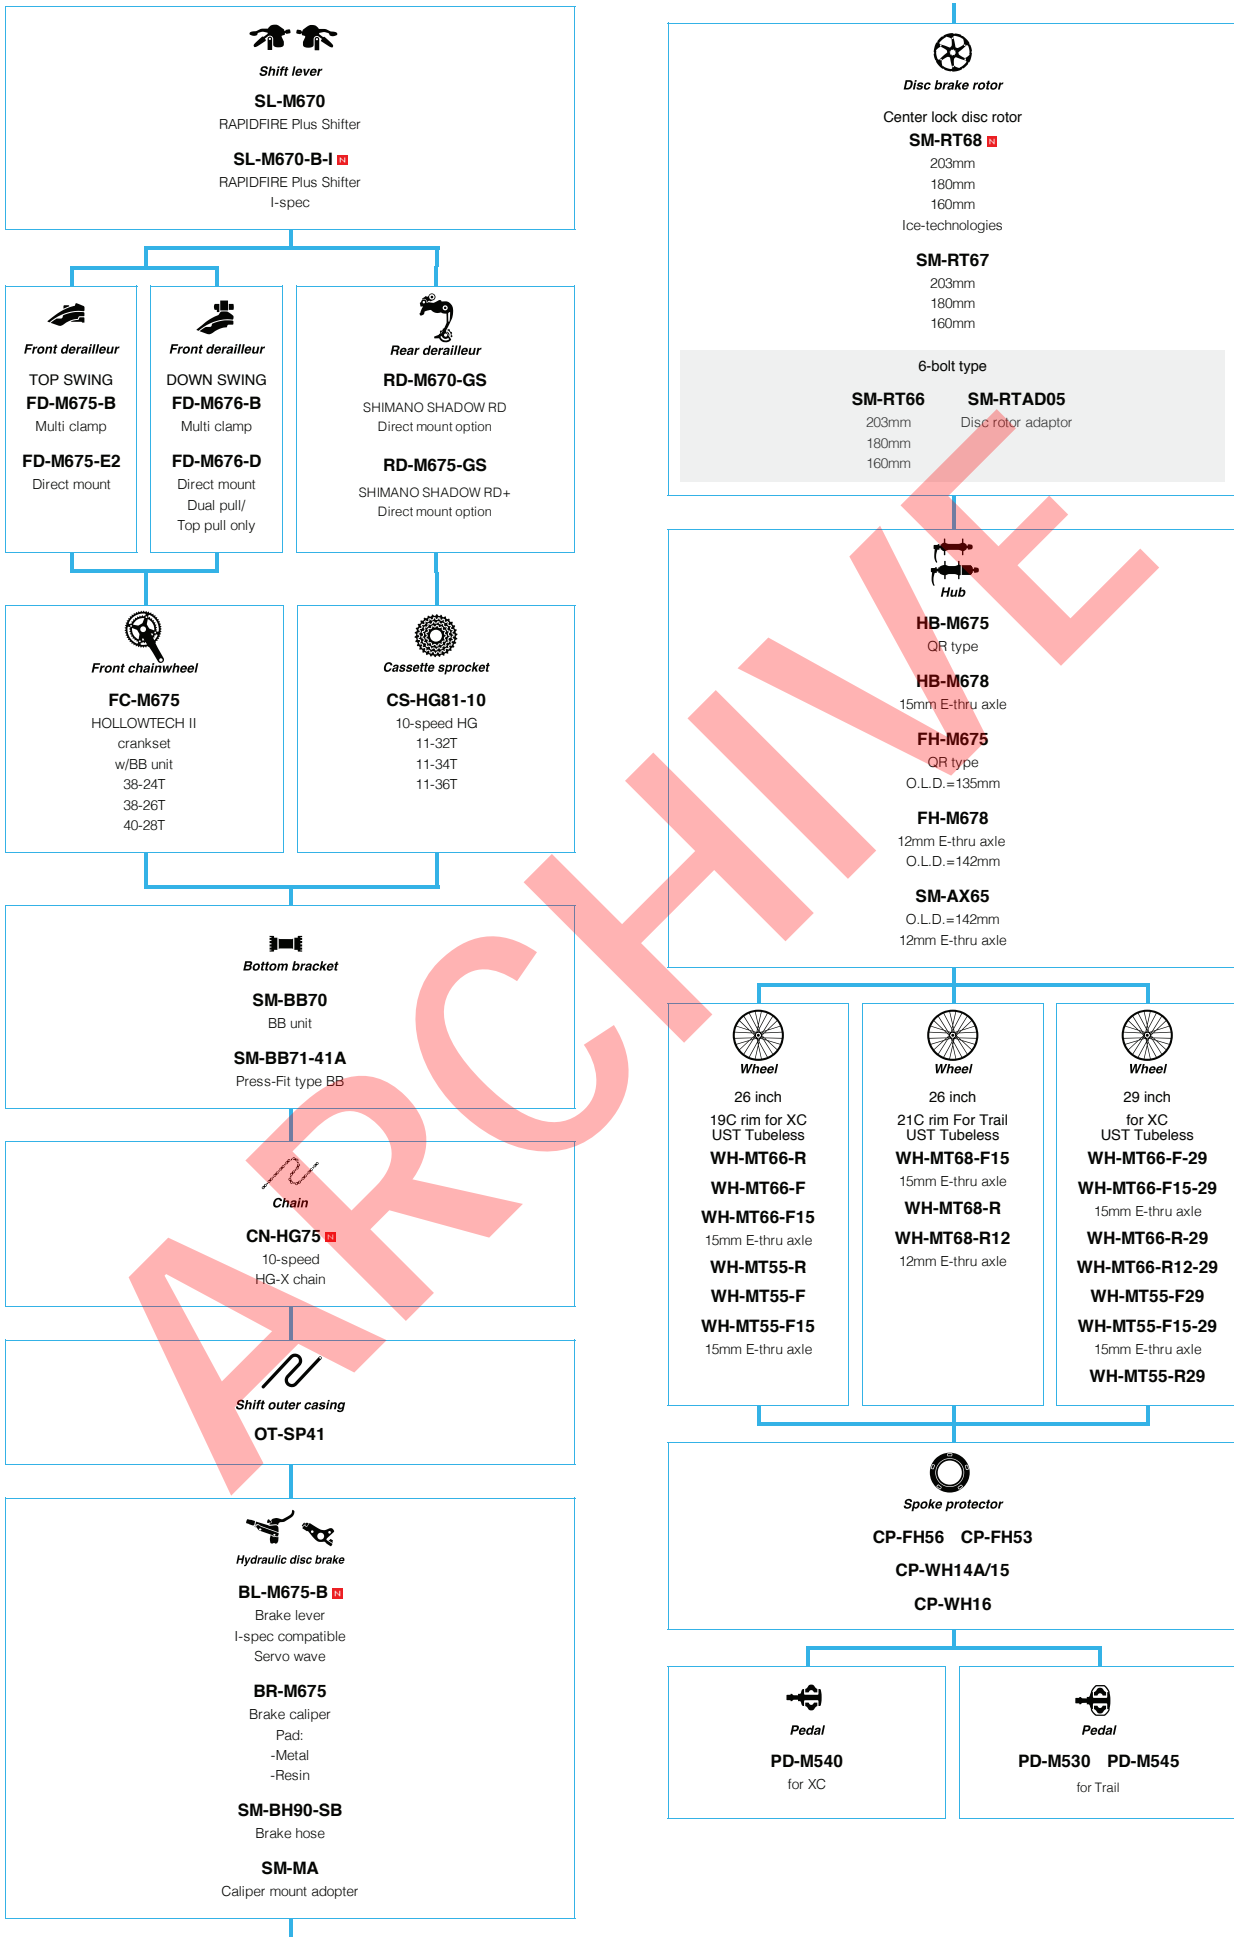

SLX (2x10-speed)