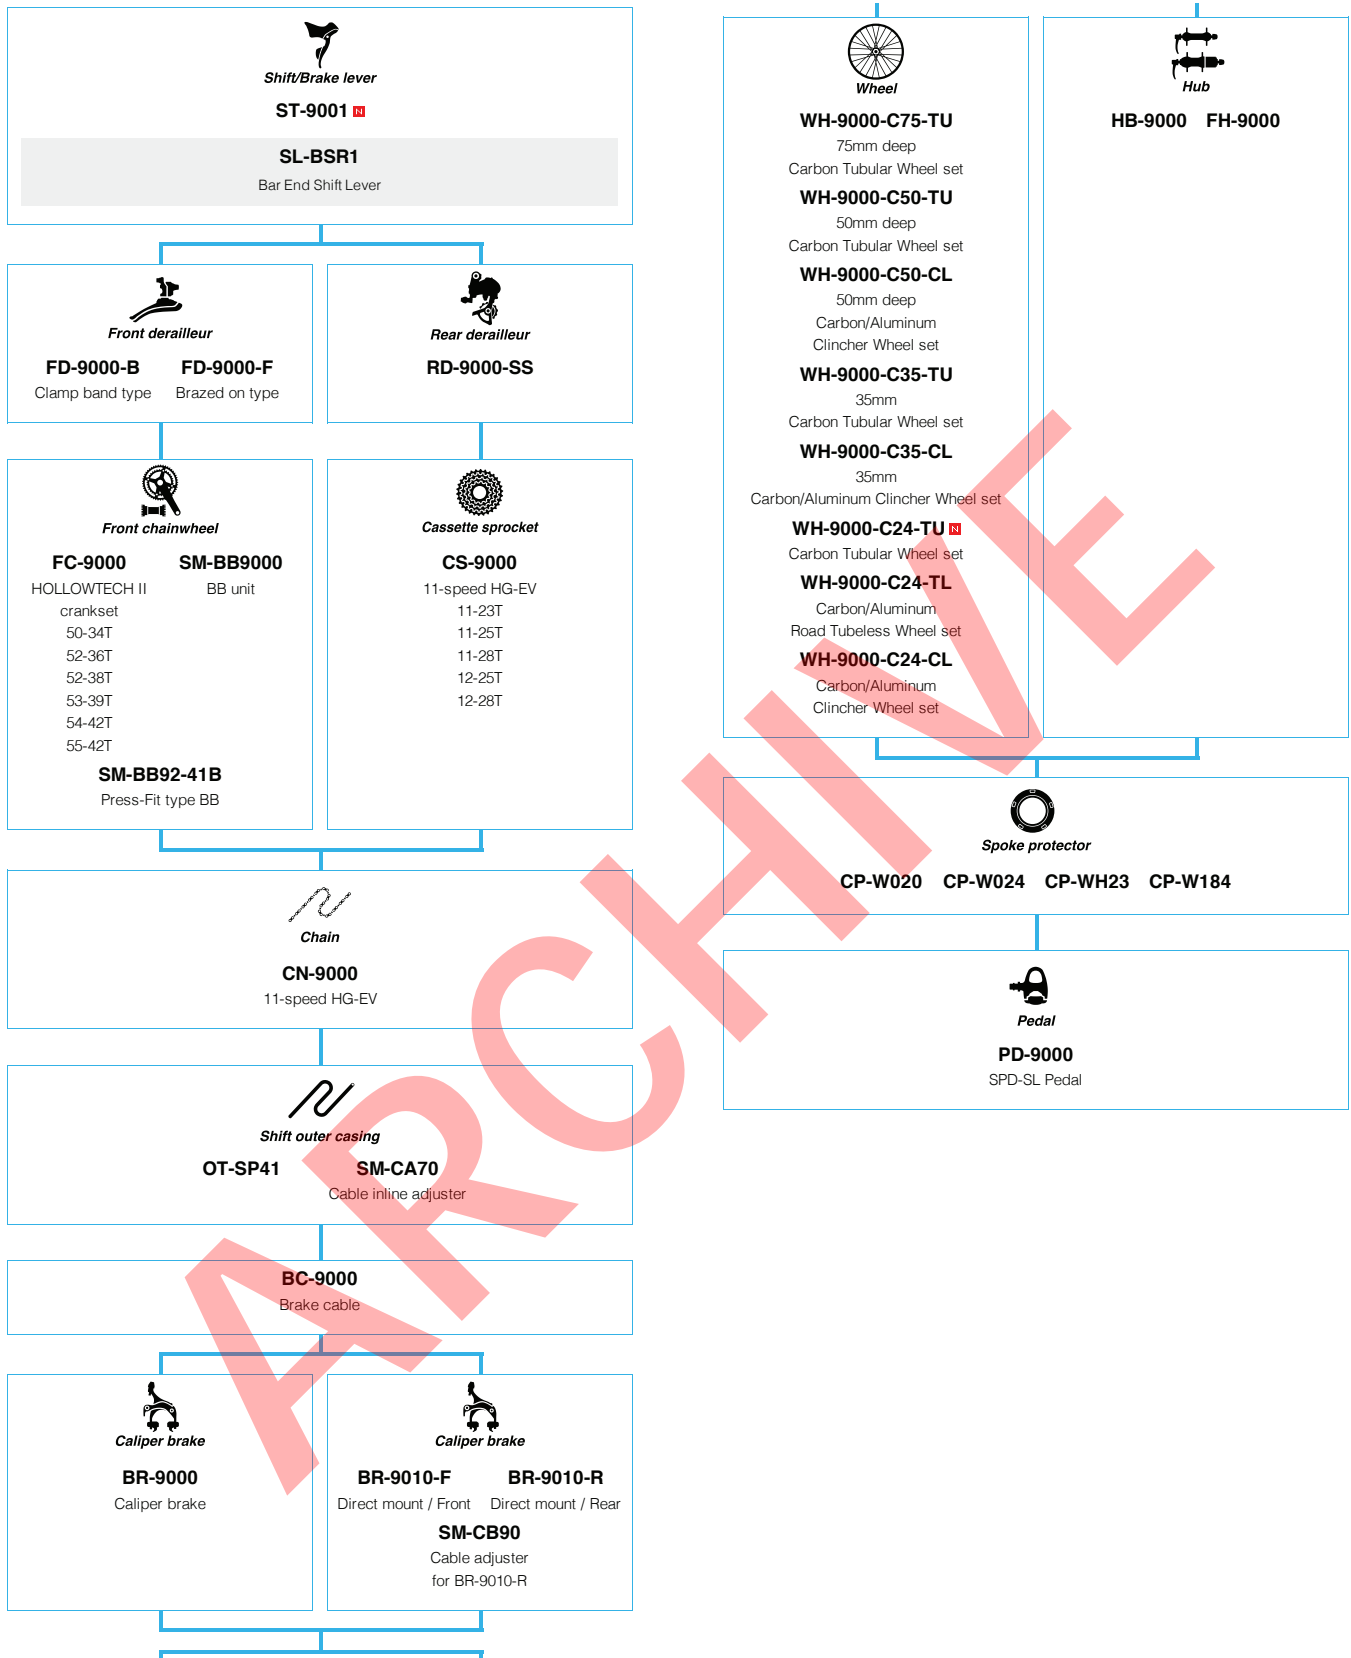

SHIMANO Nexus (Inter-3)

 ... New model
 ... Option

* Set by E-tube project

City Touring / E-bike

SHIMANO STEPS Mechanical Derailleur

N ... New model
■ ... Option

DURA-ACE (2x11-speed)

 ... New model
 ... Option