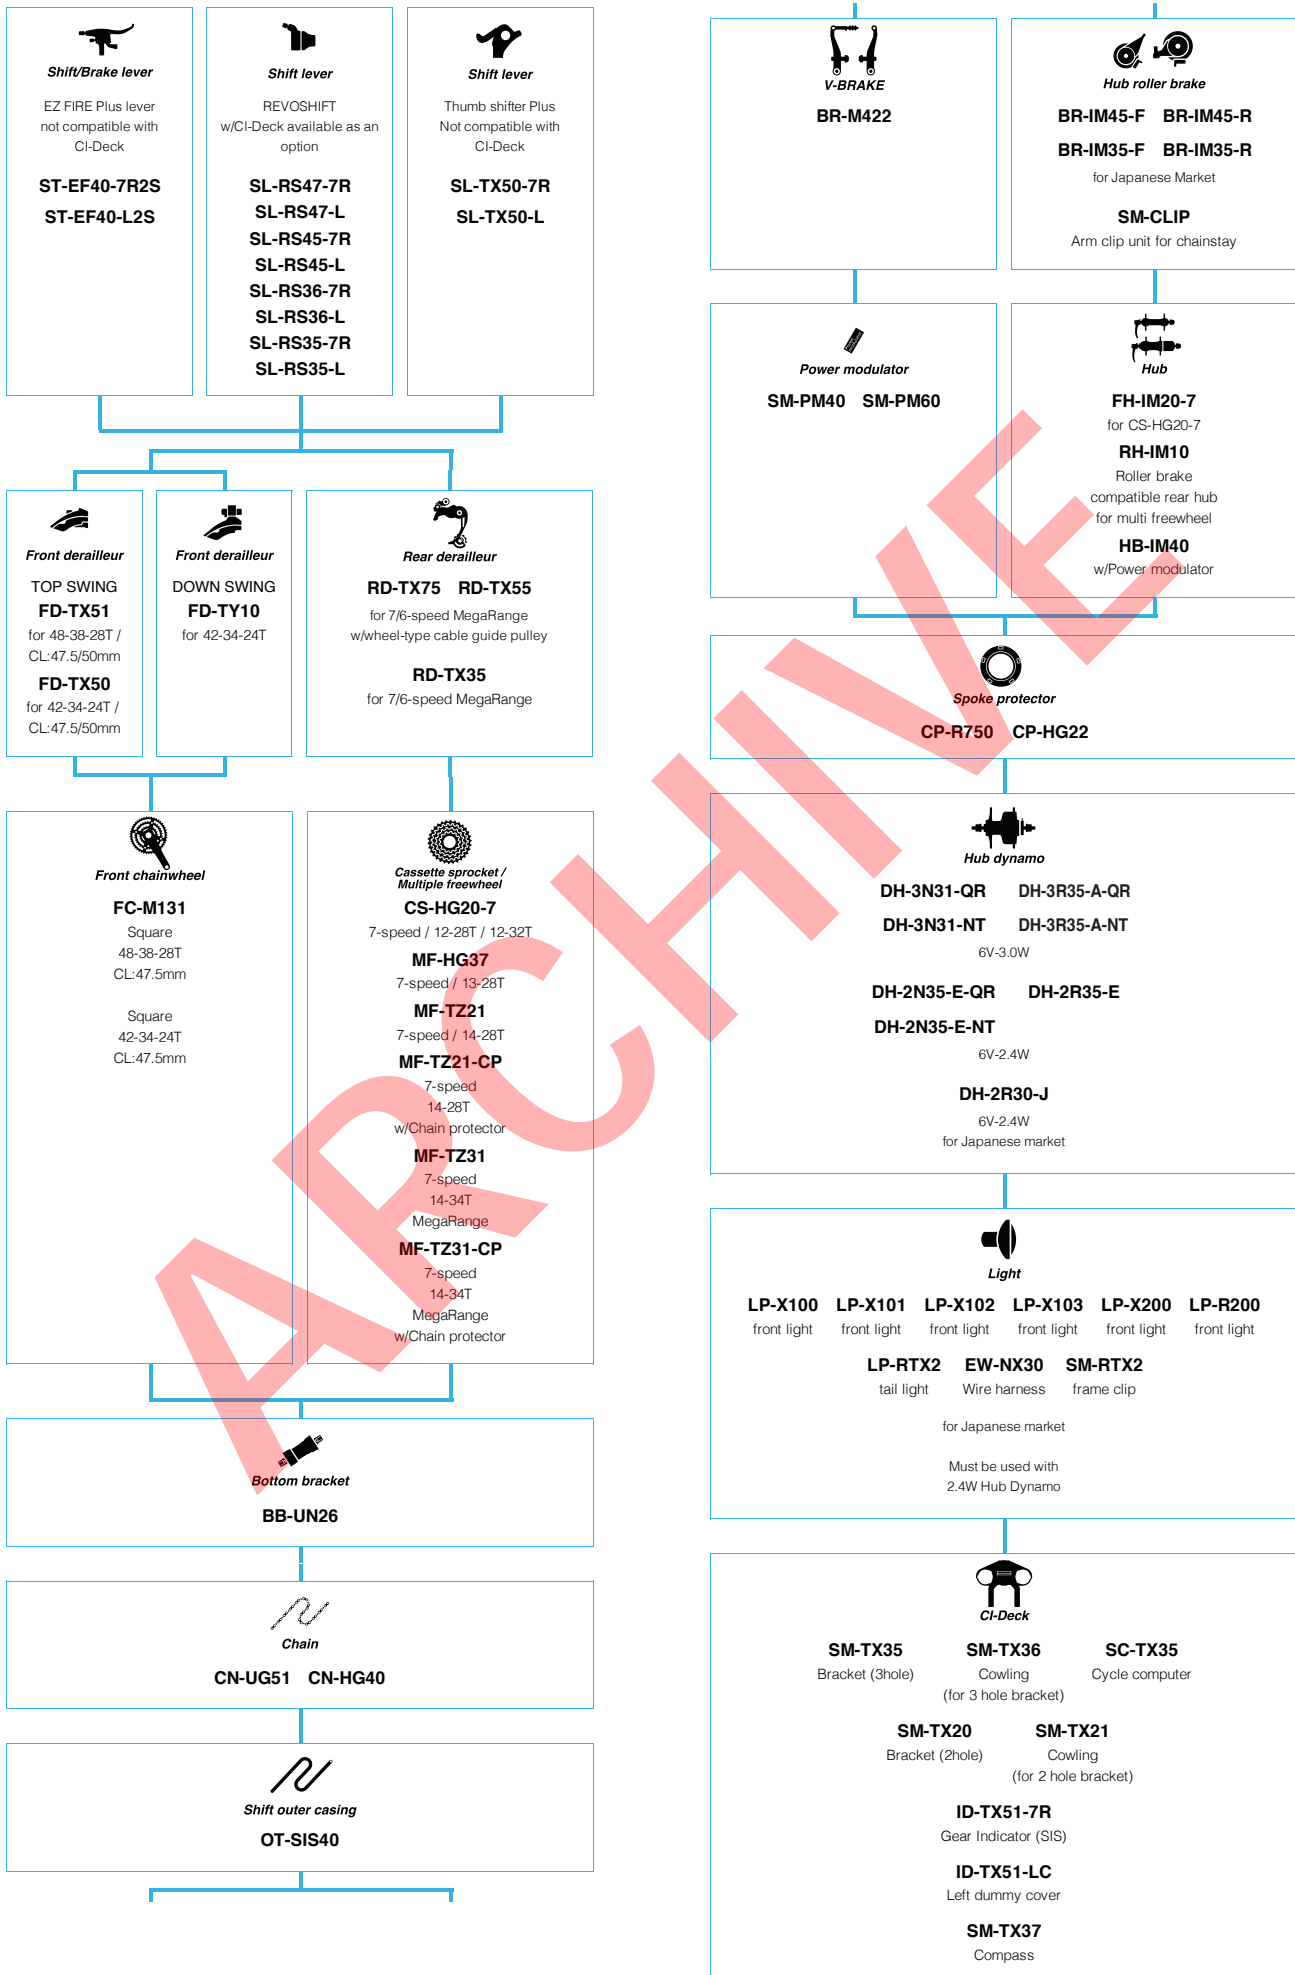

 ... New model
 ... Option

Mountain Bike

SHIMANO Tourney (3x7-speed Index)

 ... New model
 ... Option

Mountain Bike

SHIMANO Tourney (3x7-speed Friction)

 ... New model
 ... Option

SHIMANO Tourney