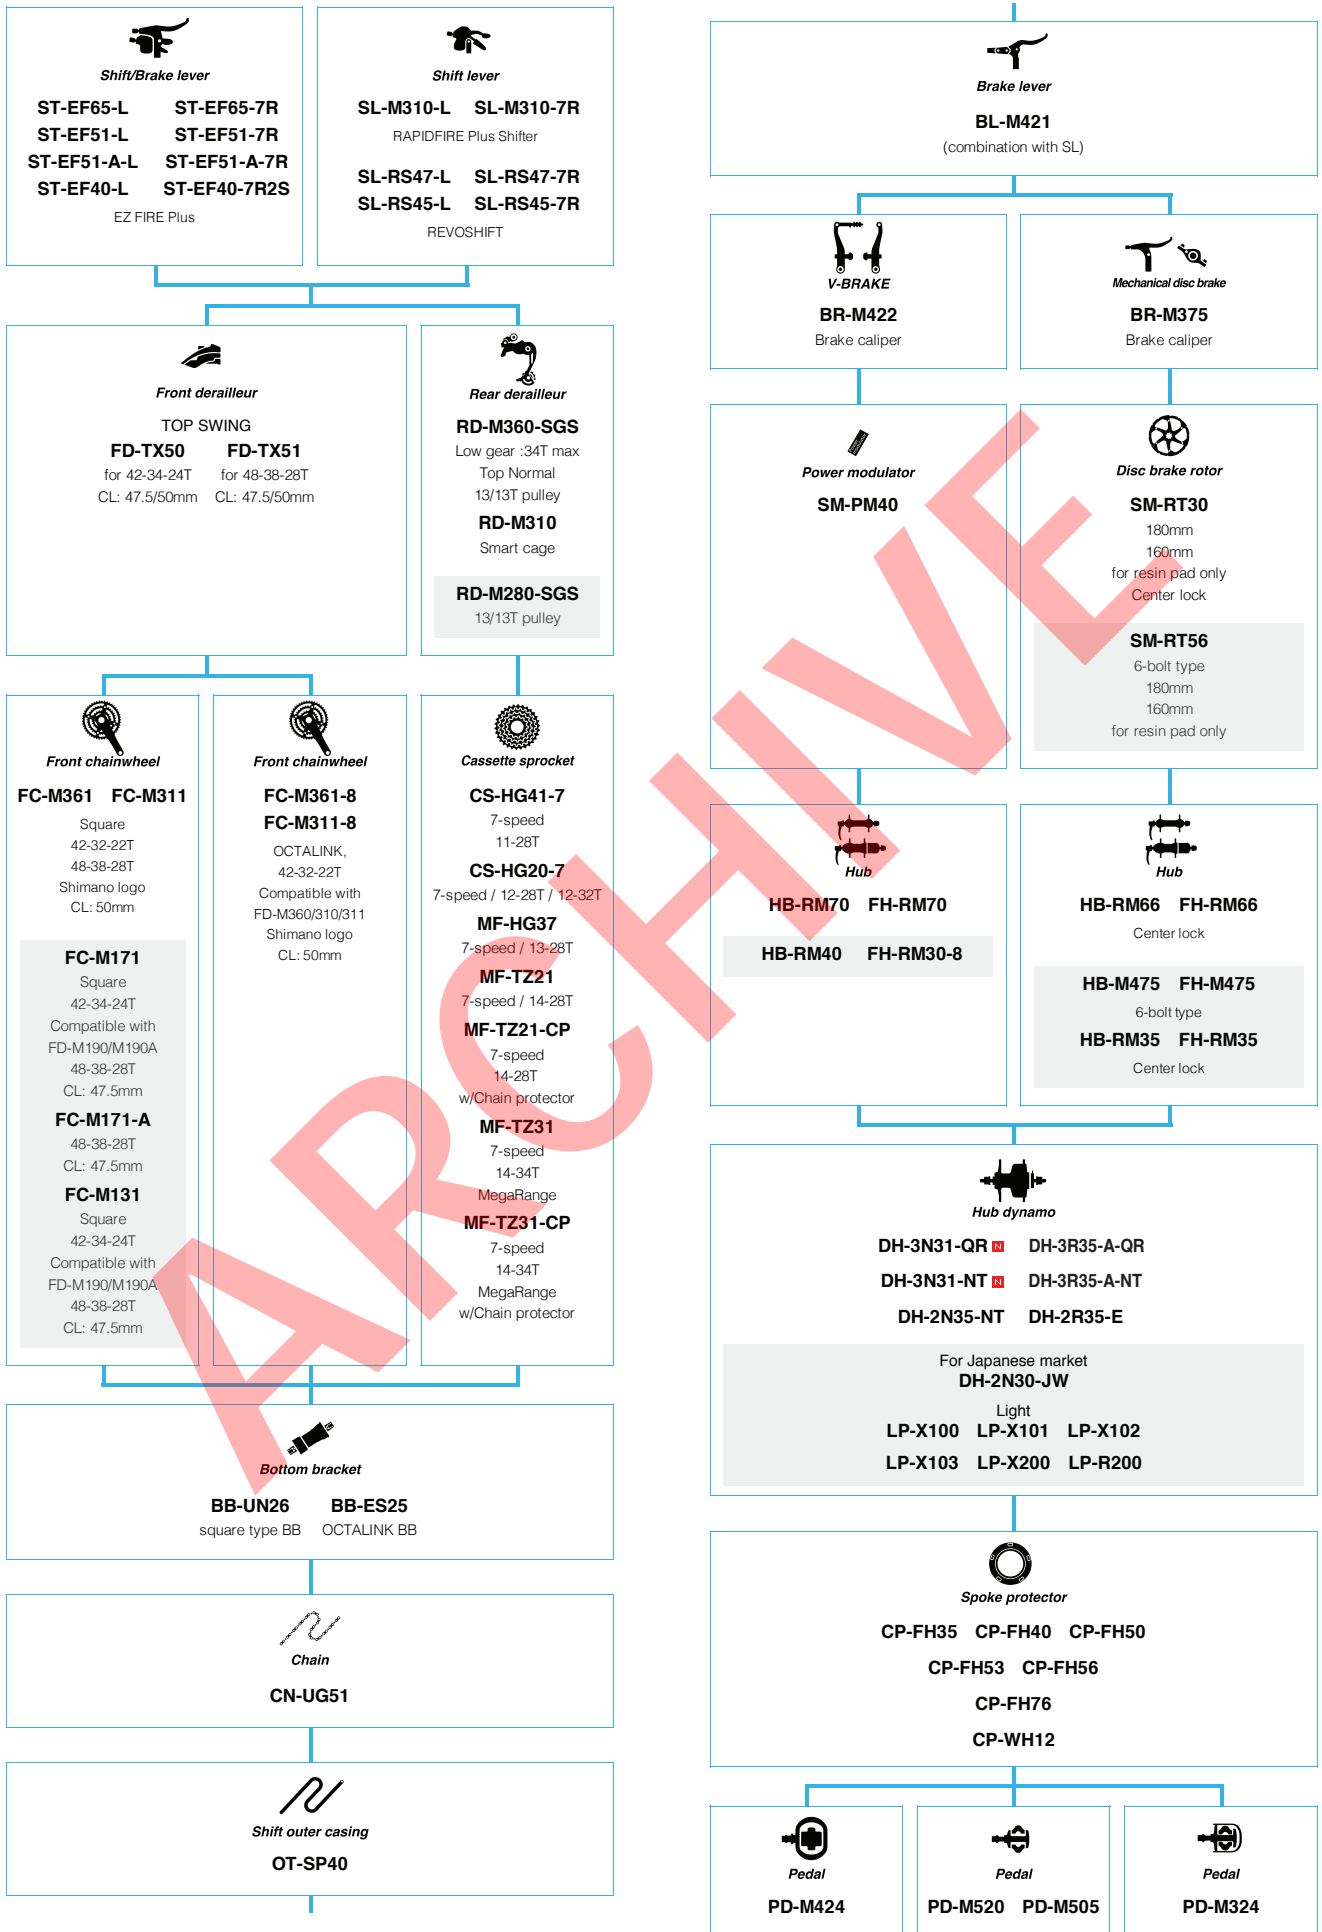

SHIMANO **ALIVIO** SHIMANO **Acera** SHIMANO **ALTUS** (3x7-speed)

N ... New model
□ ... Option