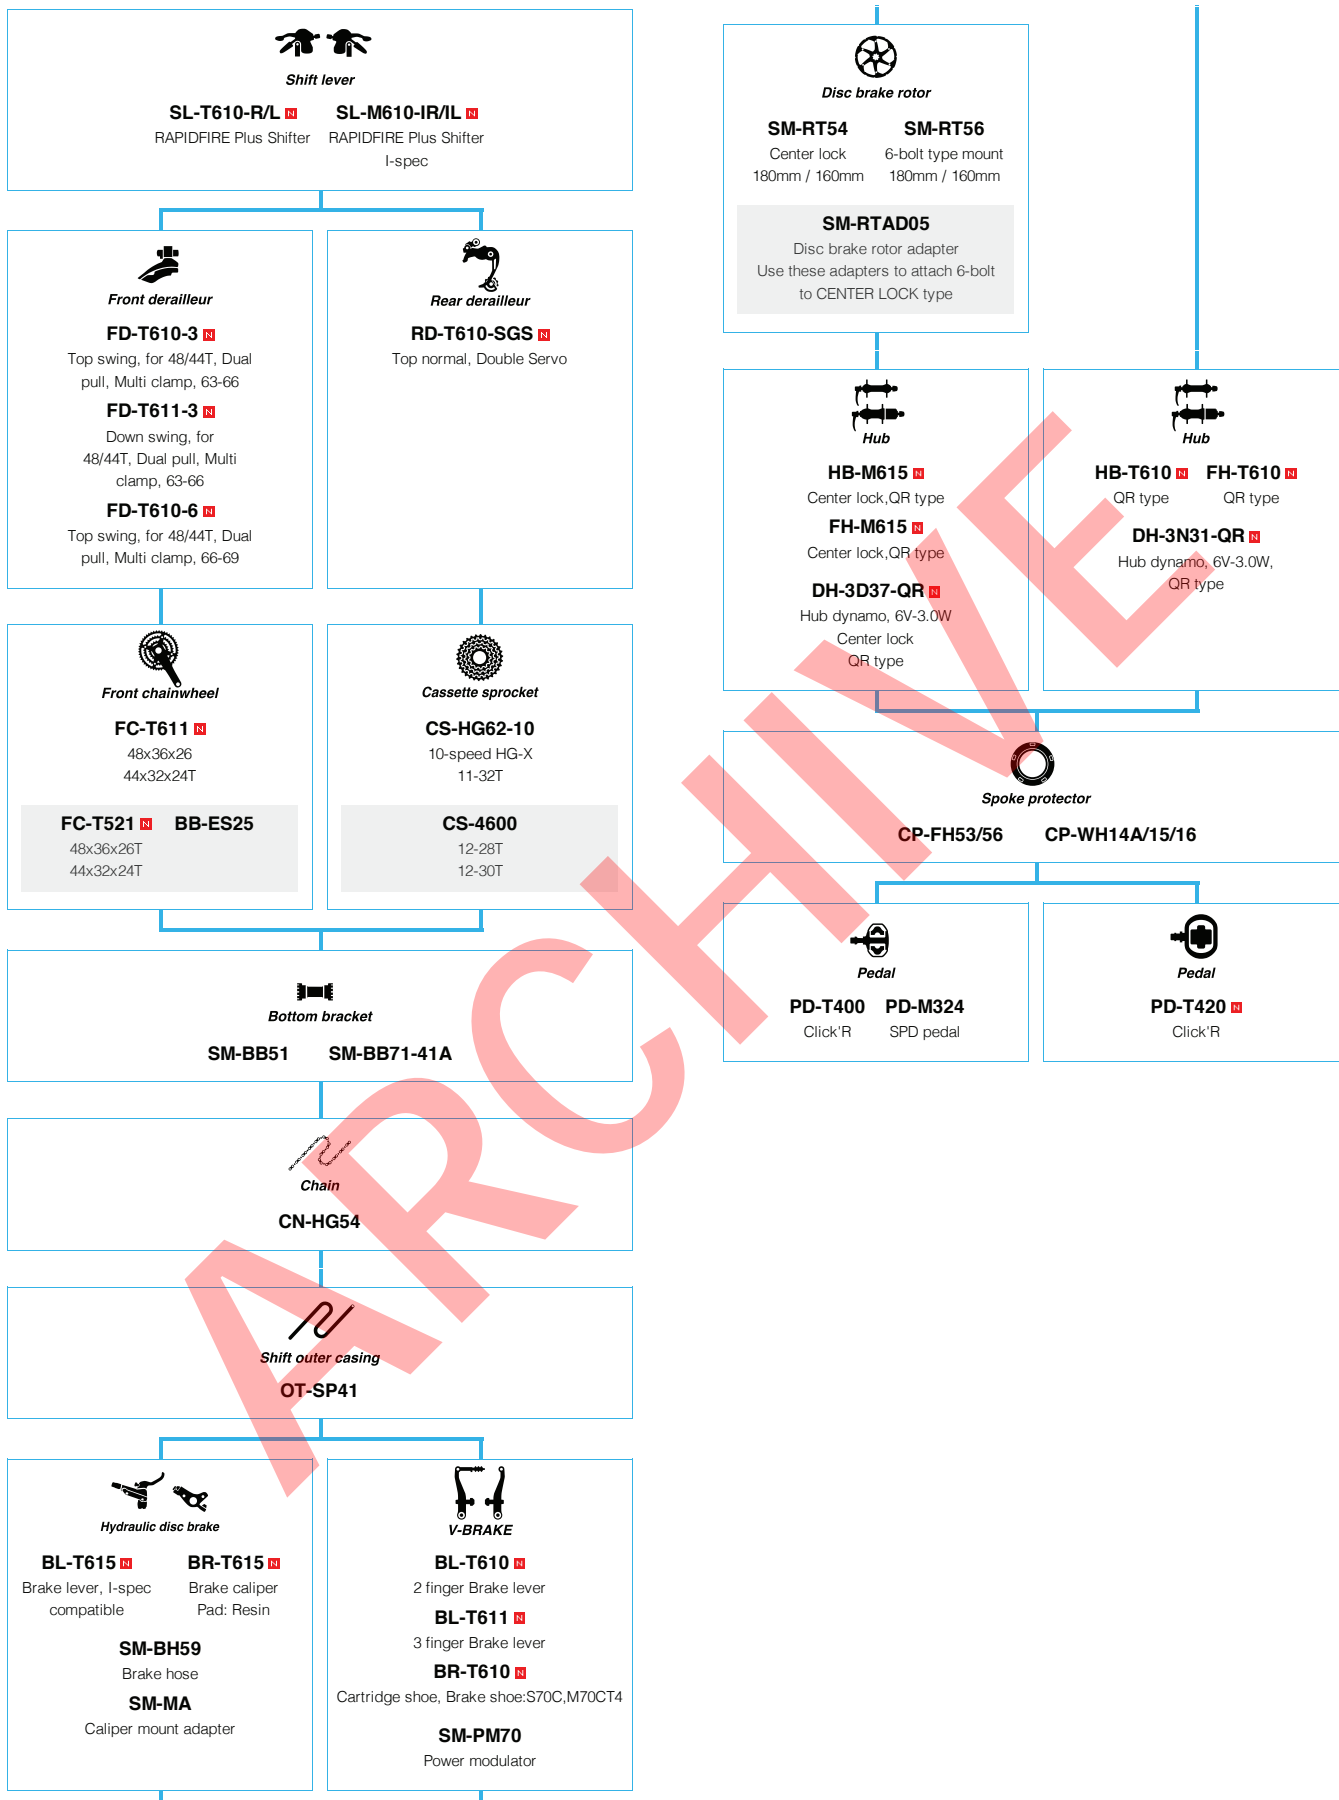

(6-speed)

■ ... New model
□ ... Option

SHIMANO DEORE (3x10-speed)

N ... New model
 □ ... Option

Trekking Bike

SHIMANO *ALFINE* (Electronic spec Flathandle)

N ... New model
 ■ ... Option

City Touring / E-bike