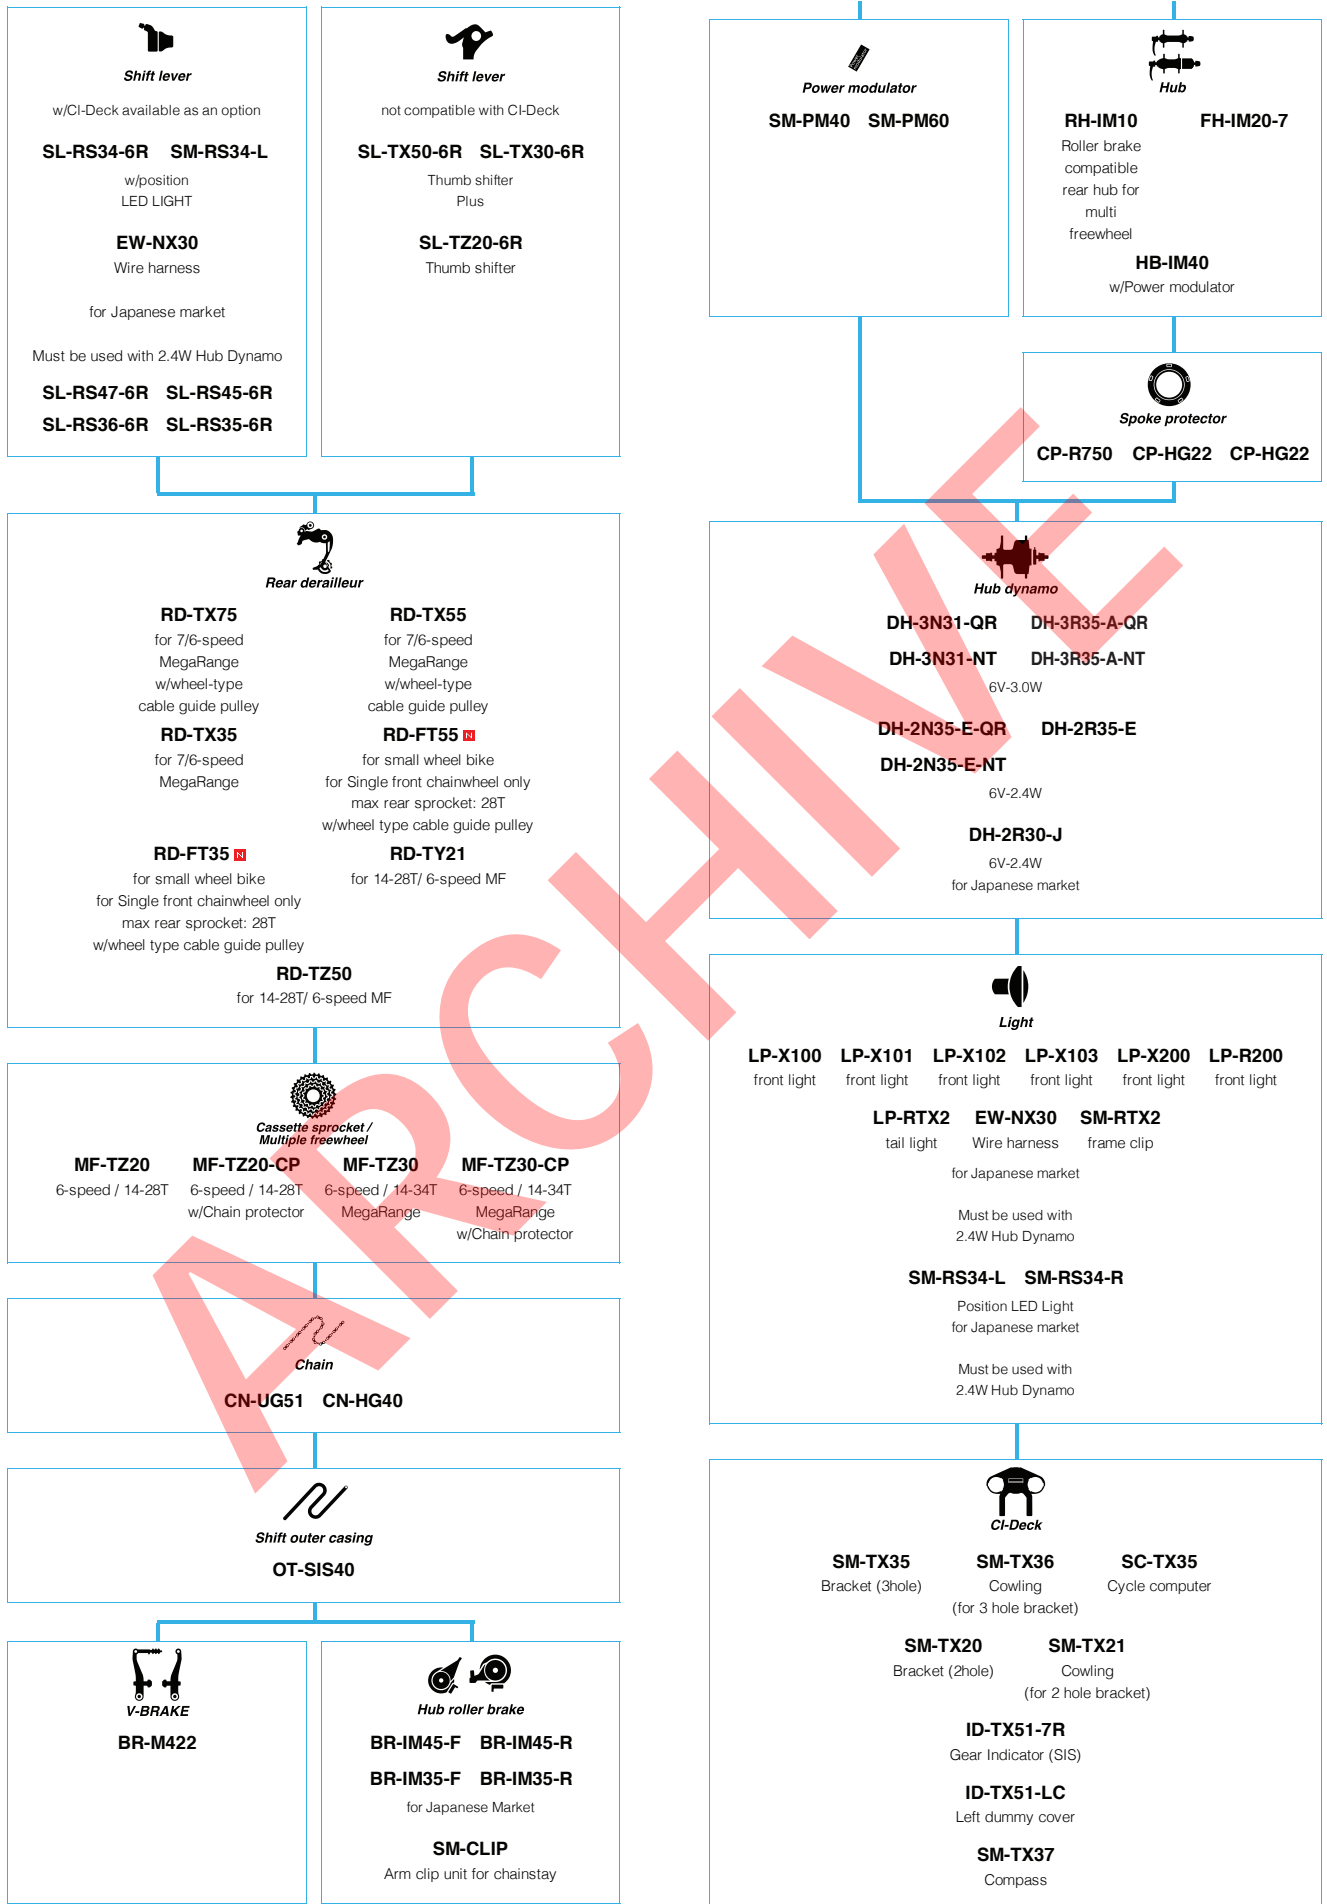

SHIMANO Tourney

(6-speed)

■ ... New model
□ ... Option