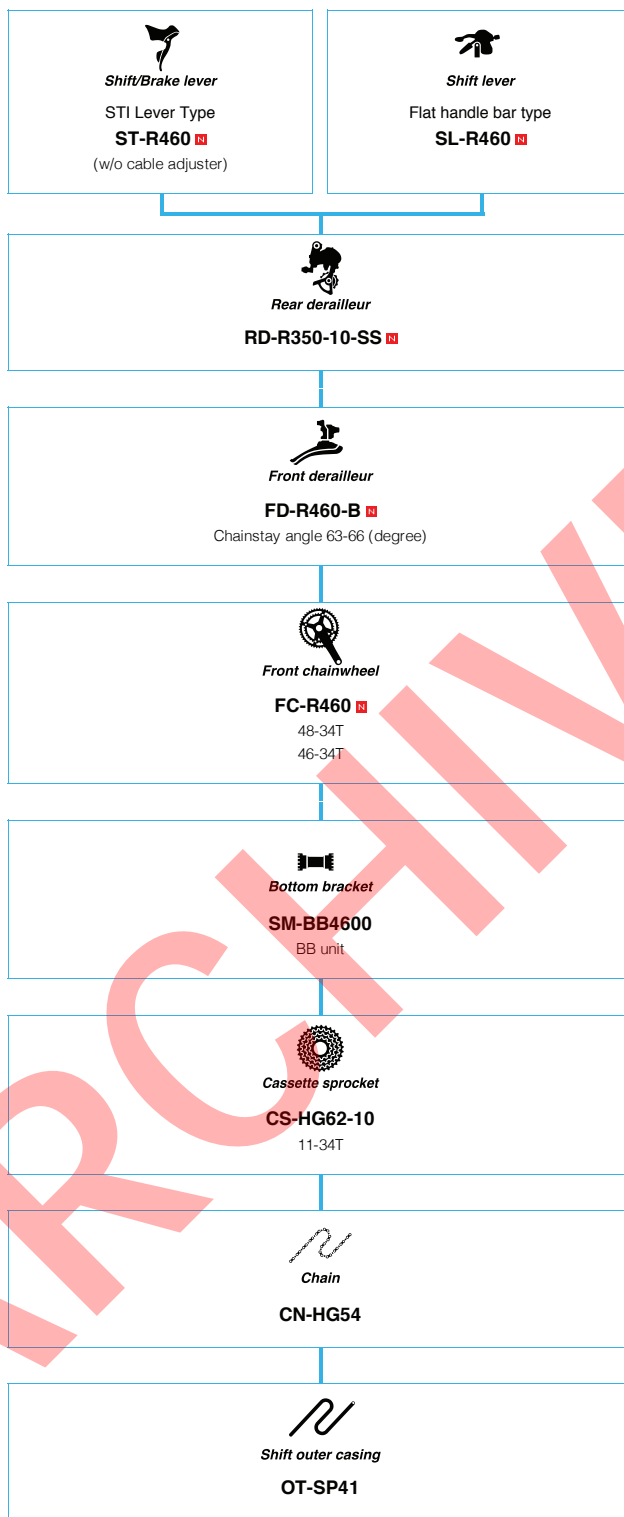

Road Non-series Components (2x10-speed)

... New model
 ... Option