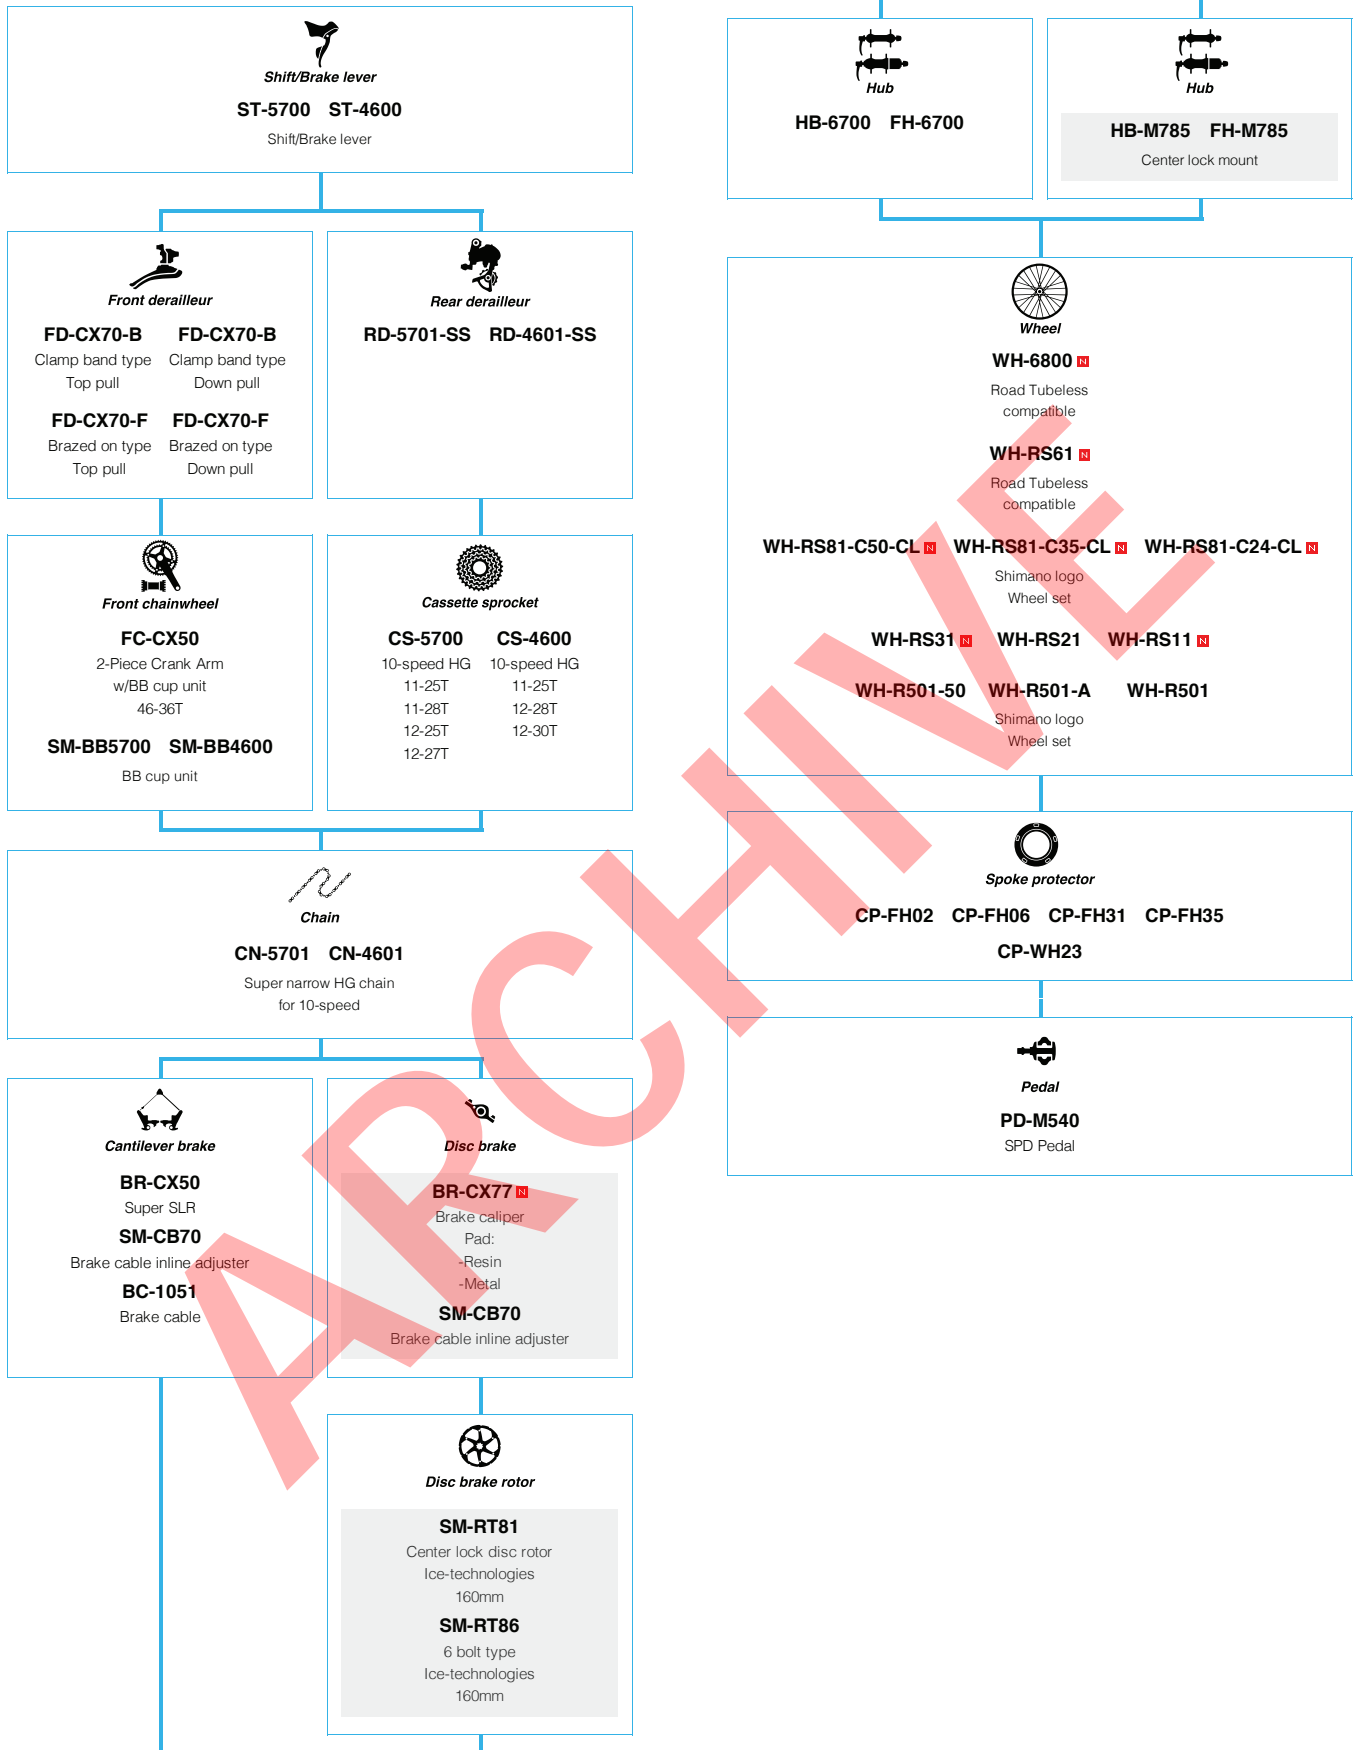

Cyclocross Components (10-speed 105/Tiagra)

N ... New model
■ ... Option