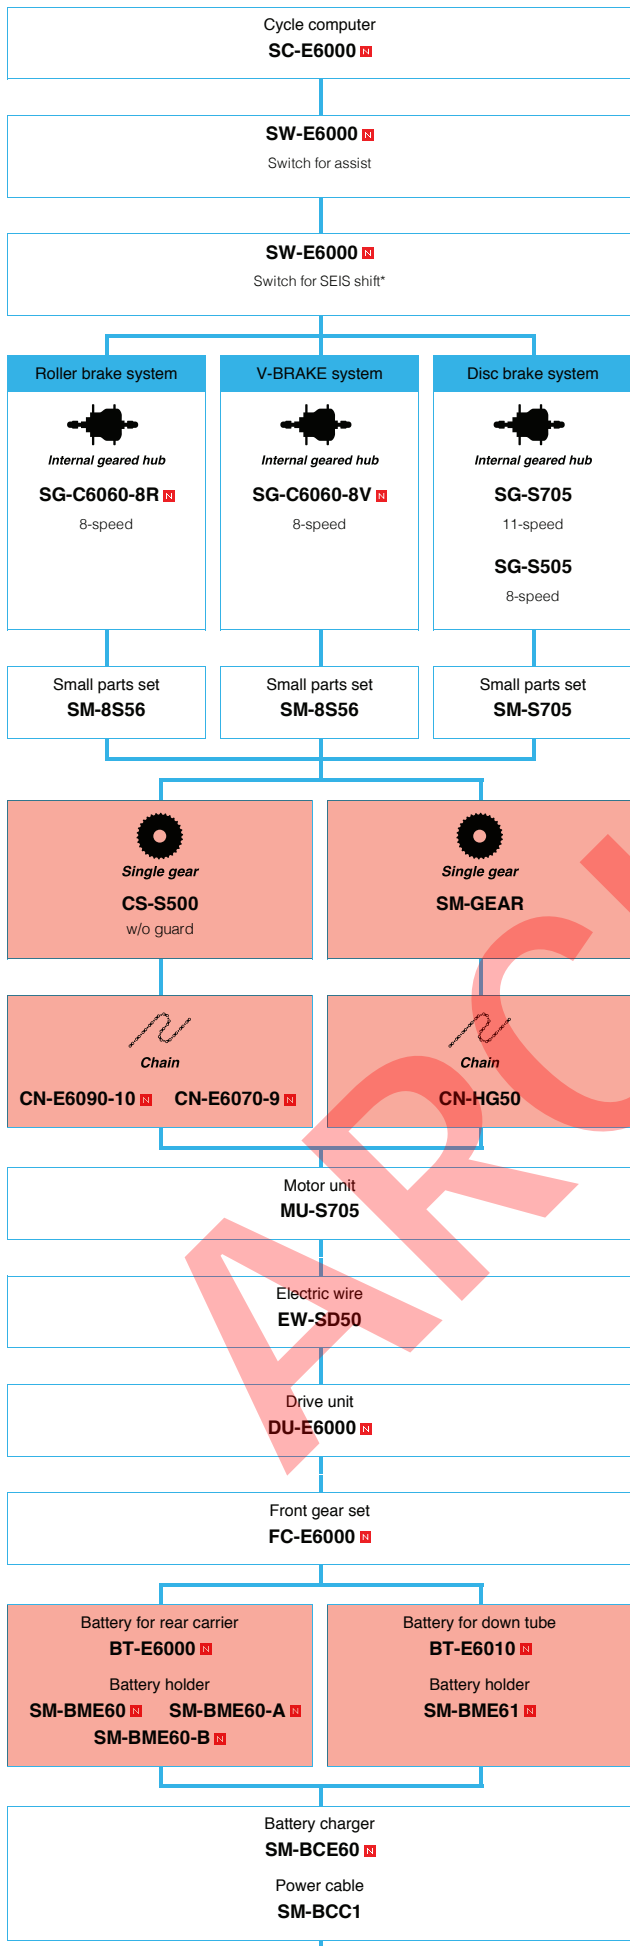

City Touring / E-bike

SHIMANO Nexus (Inter-8)

N ... New model
 ■ ... Option

SHIMANO Nexus (Inter-7)

N ... New model
 □ ... Option

SHIMANO Nexus (Inter-5) For Japanese market

N ... New model
 □ ... Option

City Touring / E-bike

SHIMANO Nexus (Inter-3)

 ... New model
 ... Option

* Set by E-tube project

City Touring / E-bike

SHIMANO STEPS Mechanical Derailleur

N ... New model
■ ... Option

DURA-ACE (2x11-speed)

 ... New model
 ... Option