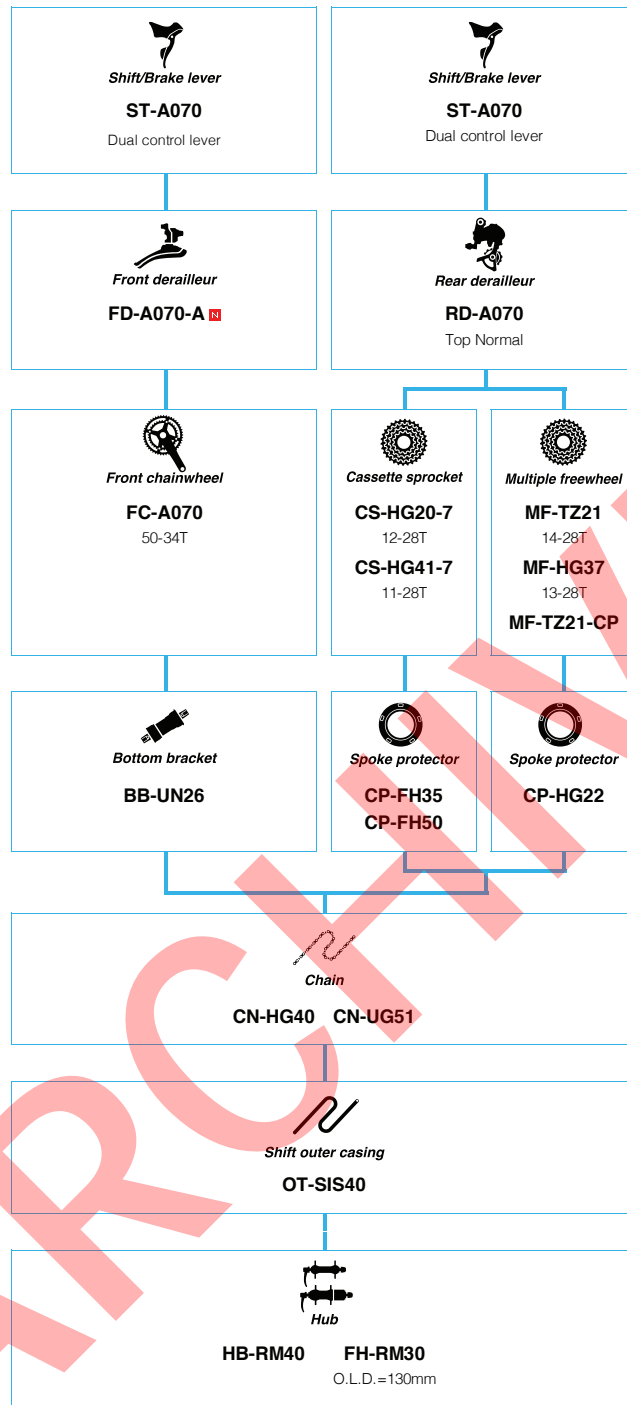

Hub
HB-2400 **N** **FH-2400** **N**
 32/36H 32/36H

Wheel
WH-R501-A

Spoke protector
CP-FH05 **CP-FH06** **CP-FH35** **CP-FH31** **CP-FH45** **CP-FH46**
CP-FHXX **CP-FHY**

Pedal
PD-R540-LA **PD-R540** **PD-A520**
 SPD-SL pedal

Road Bike

SHIMANO *Tourney* (3x7-speed)

 ... New model
 ... Option

SHIMANO *Tourney* (2x7-speed)

 ... New model
 ... Option

Shimano A050 (2x7-speed)

ARCHIVE

N ... New model
 □ ... Option