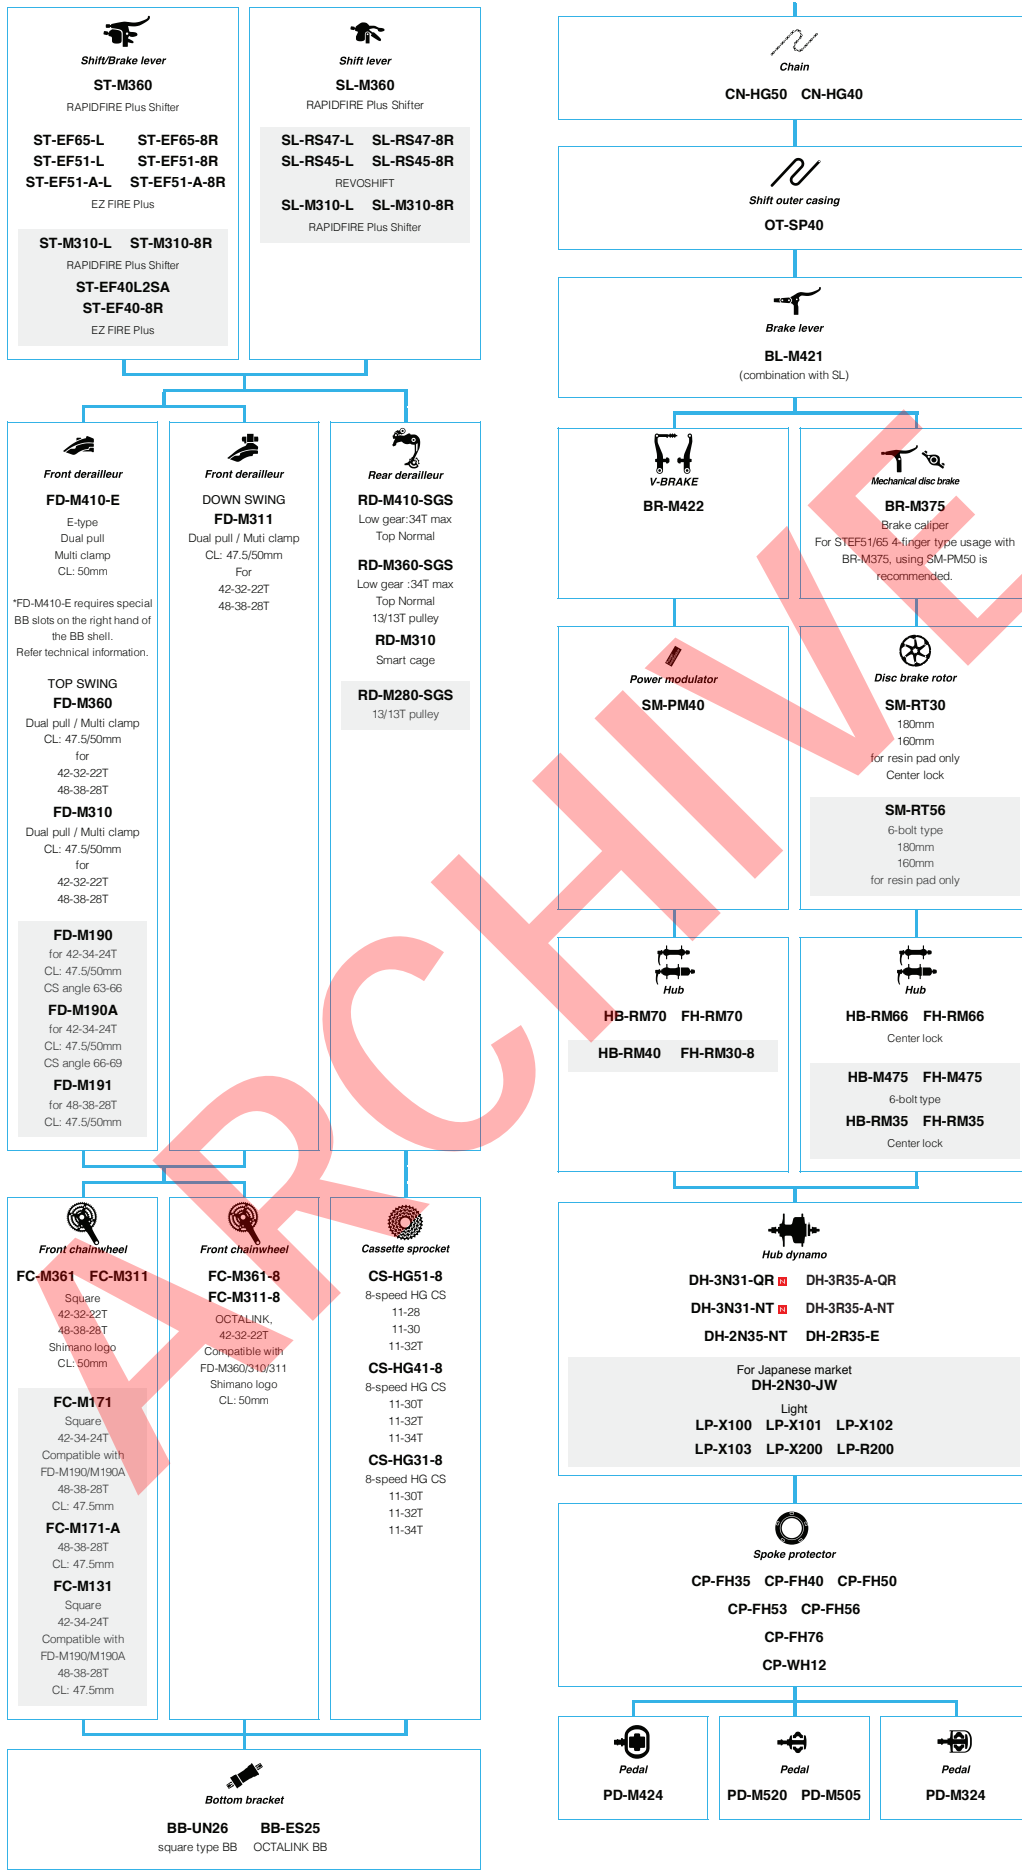

SHIMANO **ALIVIO** SHIMANO **Acera** SHIMANO **ALTUS** (3x8-speed)

... New model
... Option