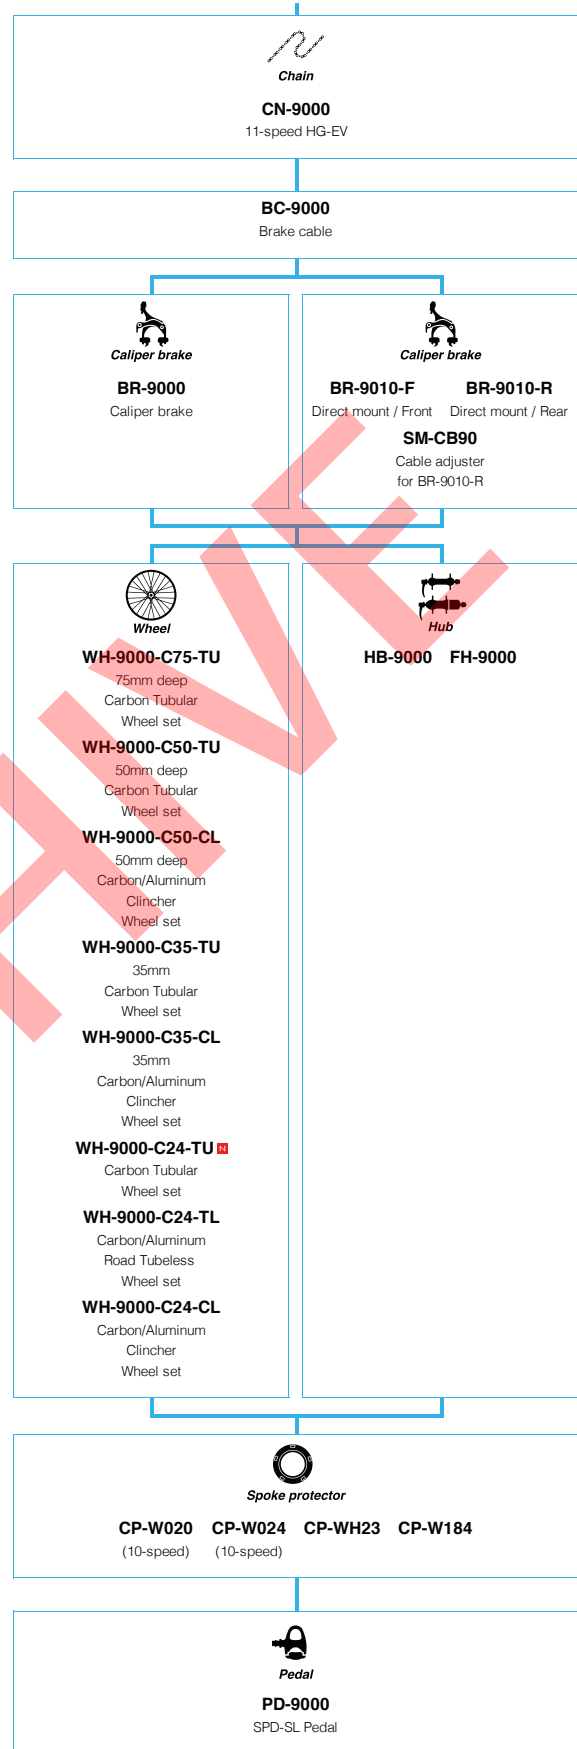

DURA-ACE 9070 series (2x11-speed TT/TRI)

... New model
... Option