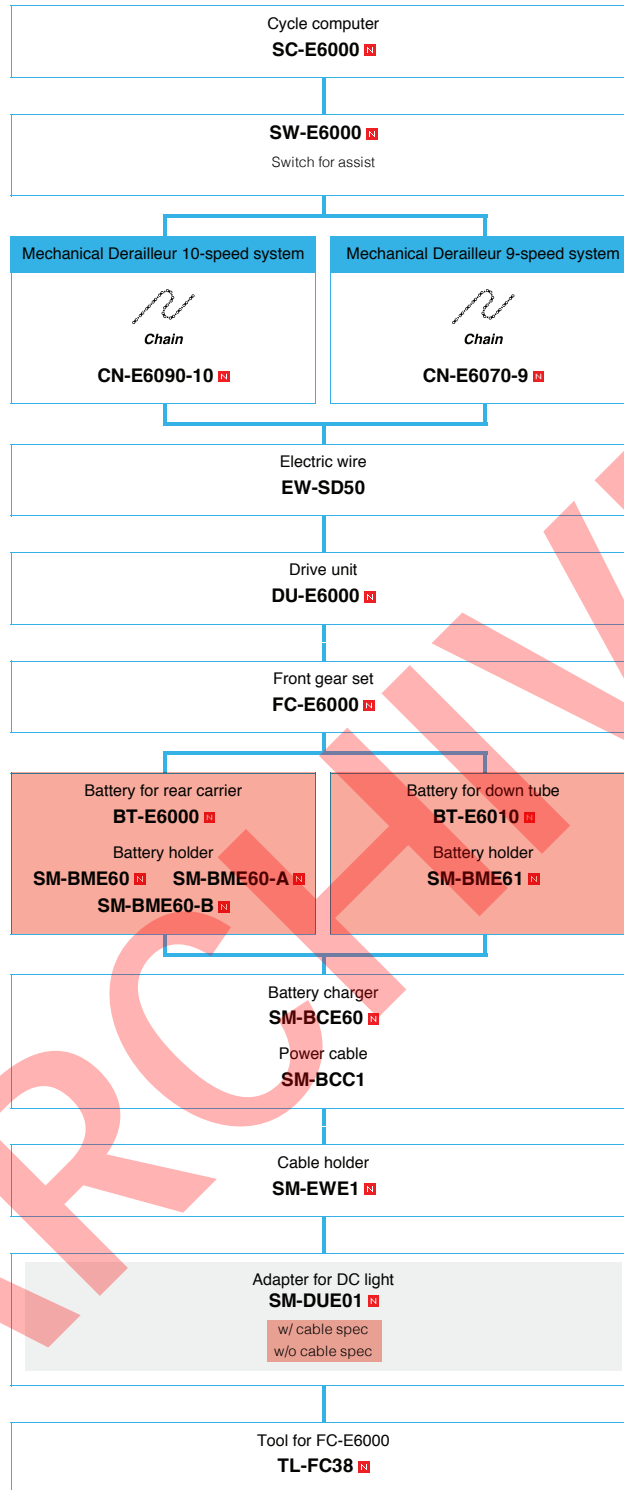

SHIMANO Nexus (Inter-3)

 ... New model
 ... Option

* Set by E-tube project

City Touring / E-bike

SHIMANO STEPS Mechanical Derailleur

N ... New model
■ ... Option

DURA-ACE (2x11-speed)

 ... New model
 ... Option