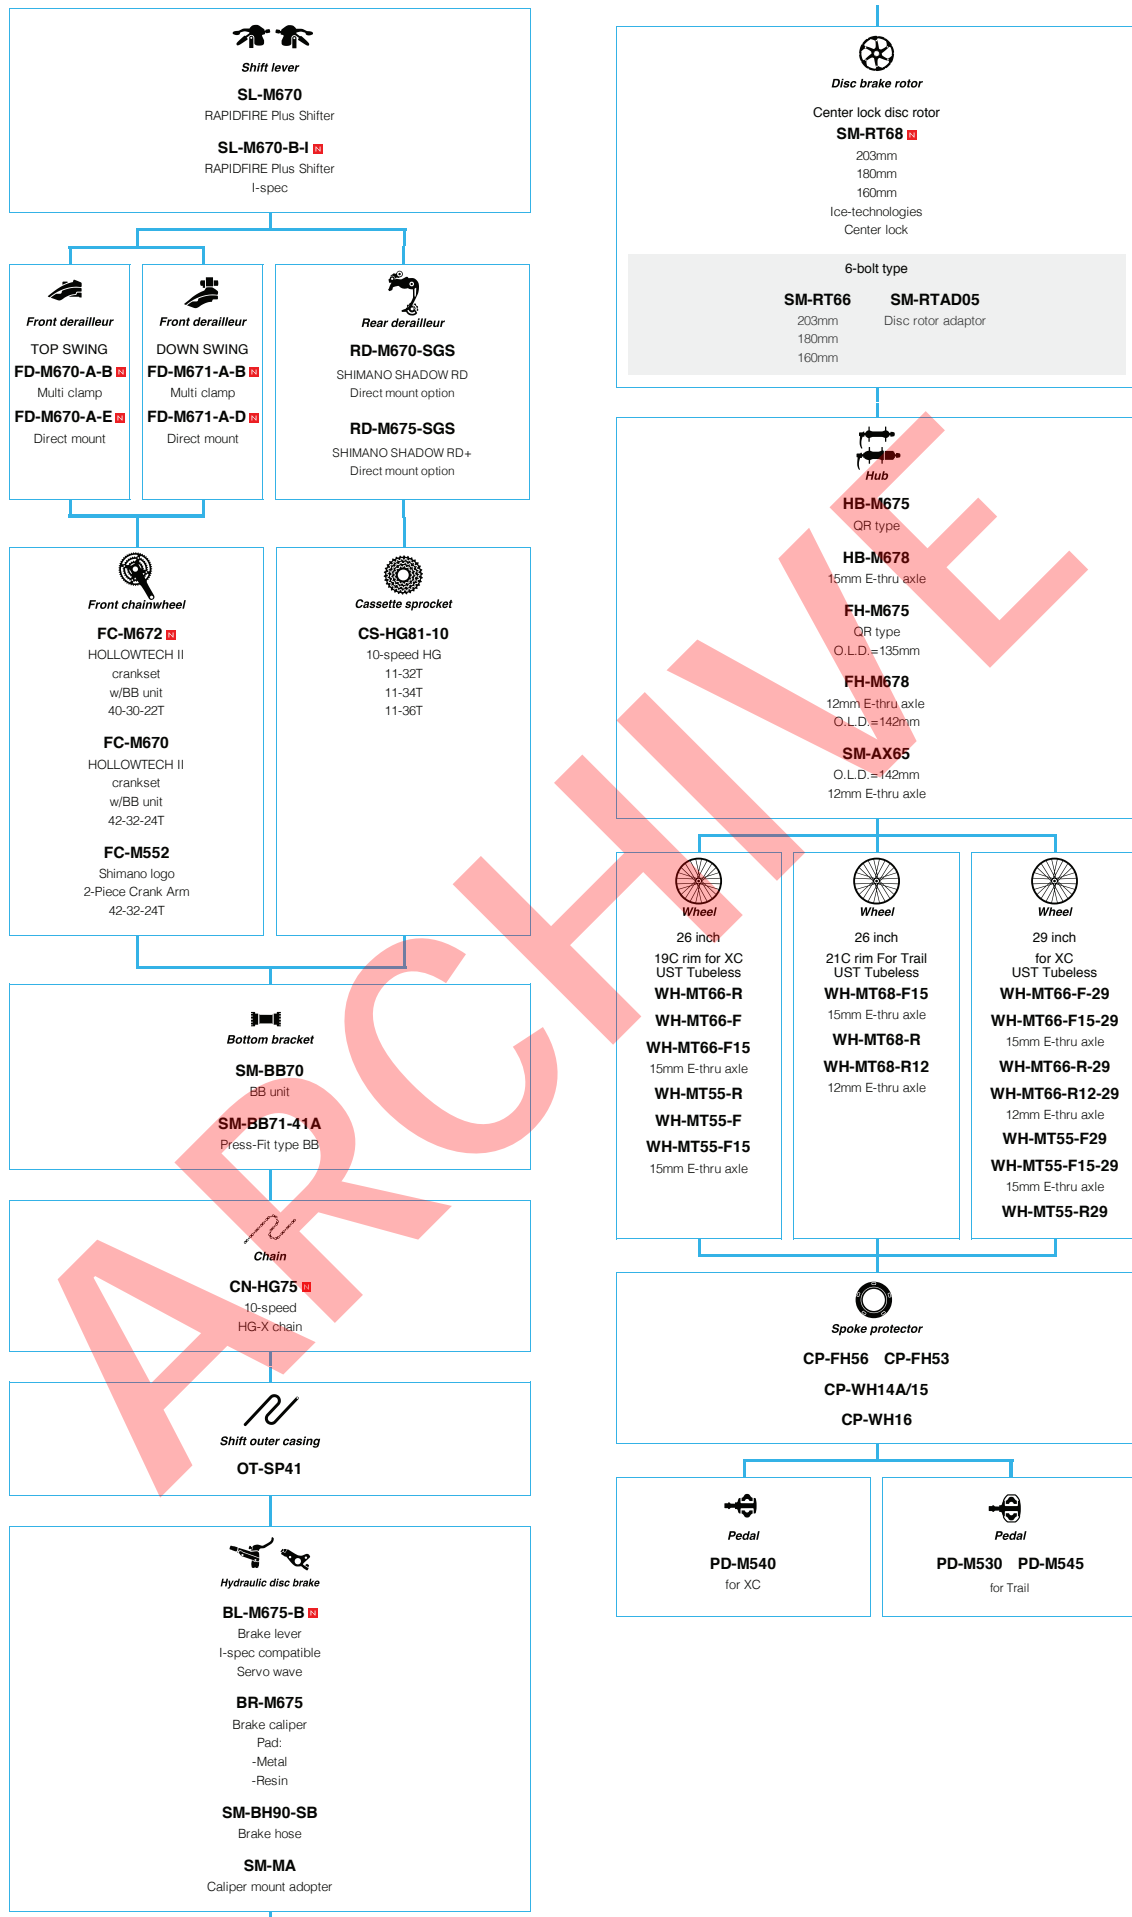

SLX (3x10-speed)