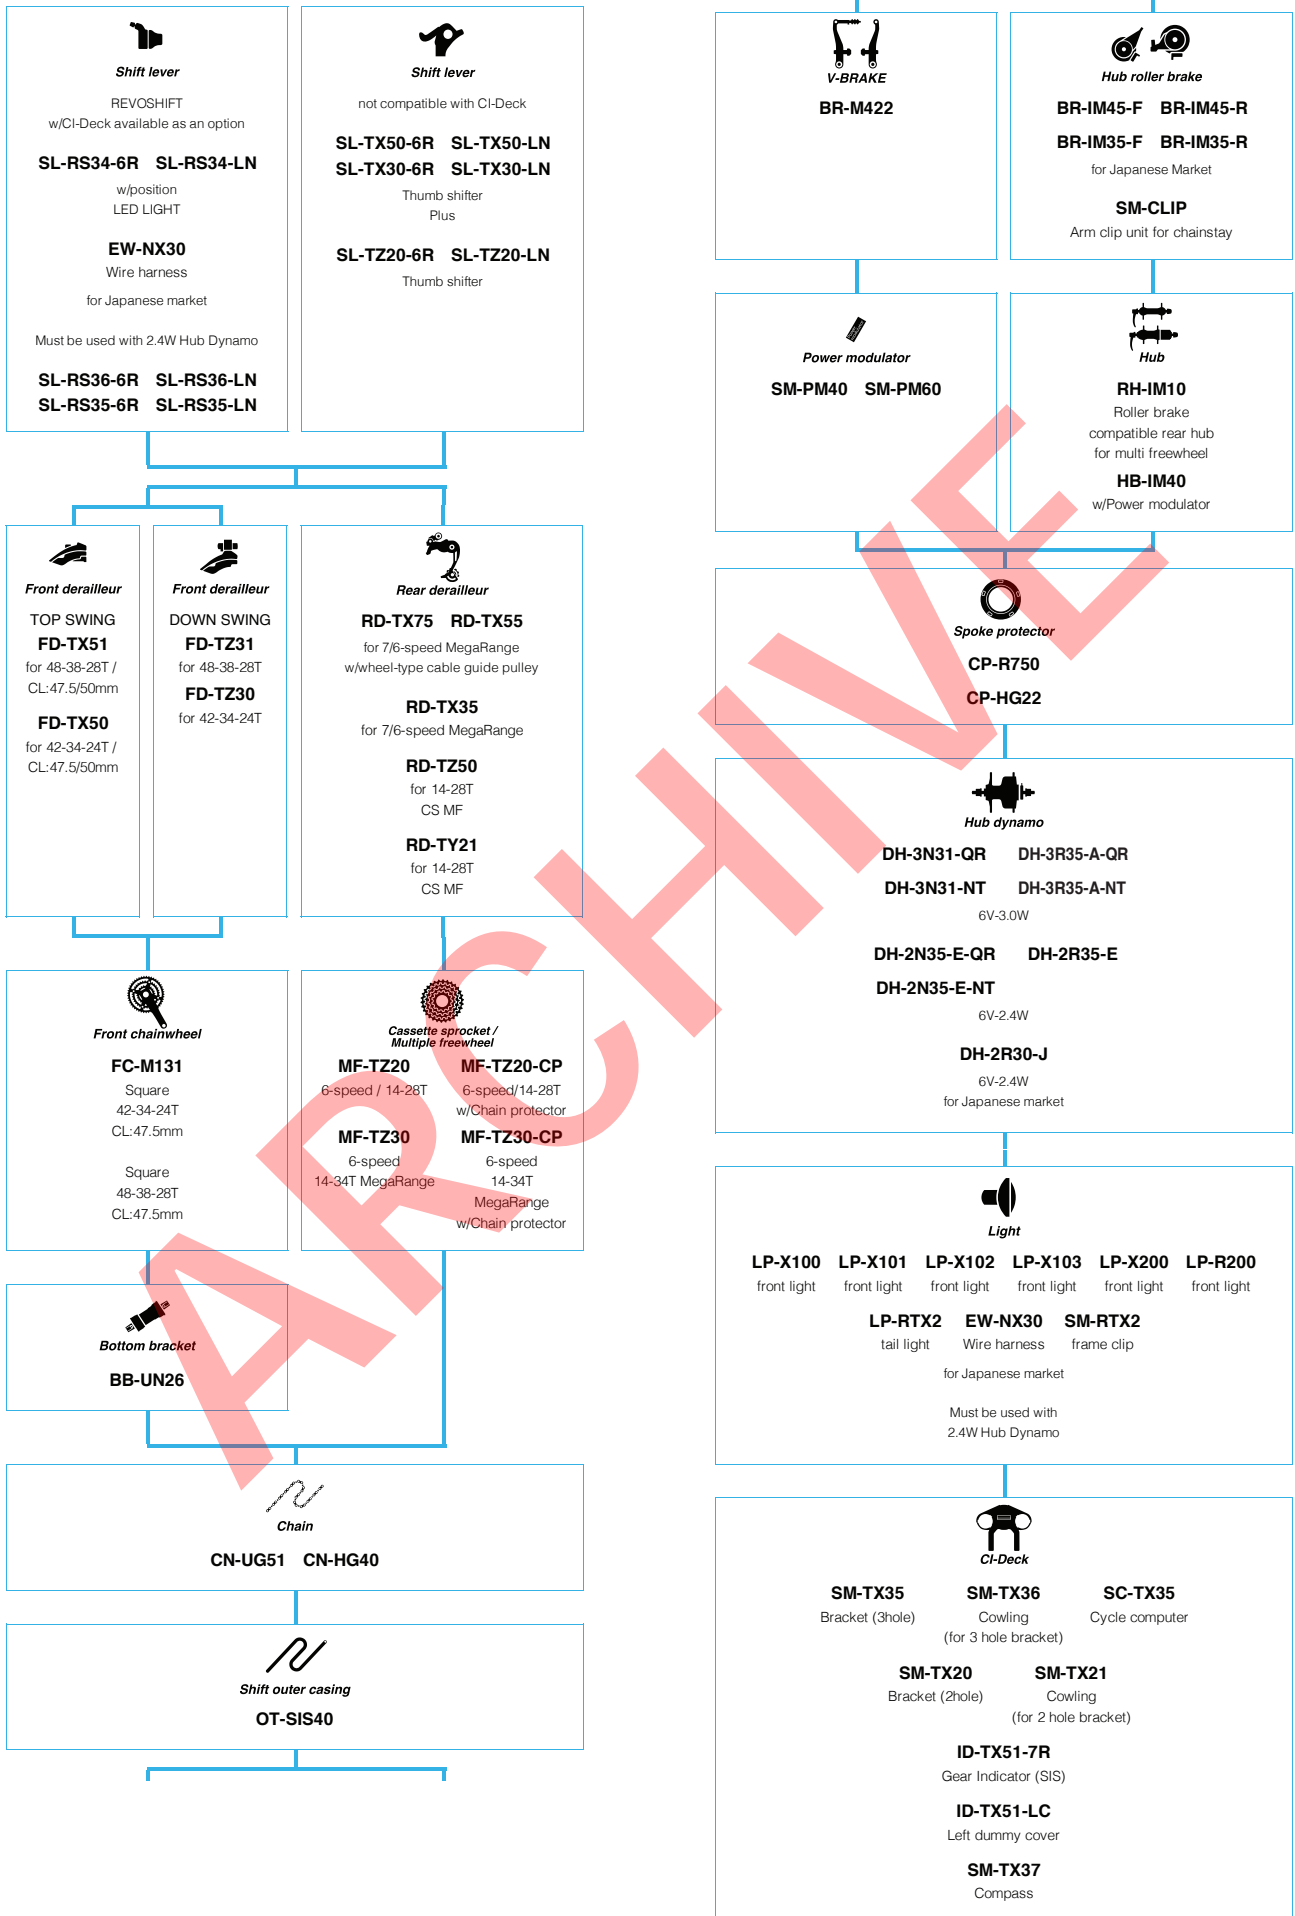

(3x6-speed Index)

 ... New model
 ... Option

Mountain Bike

SHIMANO Tourney (3x6-speed Friction)

N ... New model
 □ ... Option

SHIMANO Tourney (7-speed)

 ... New model
 ... Option

SHIMANO Tourney