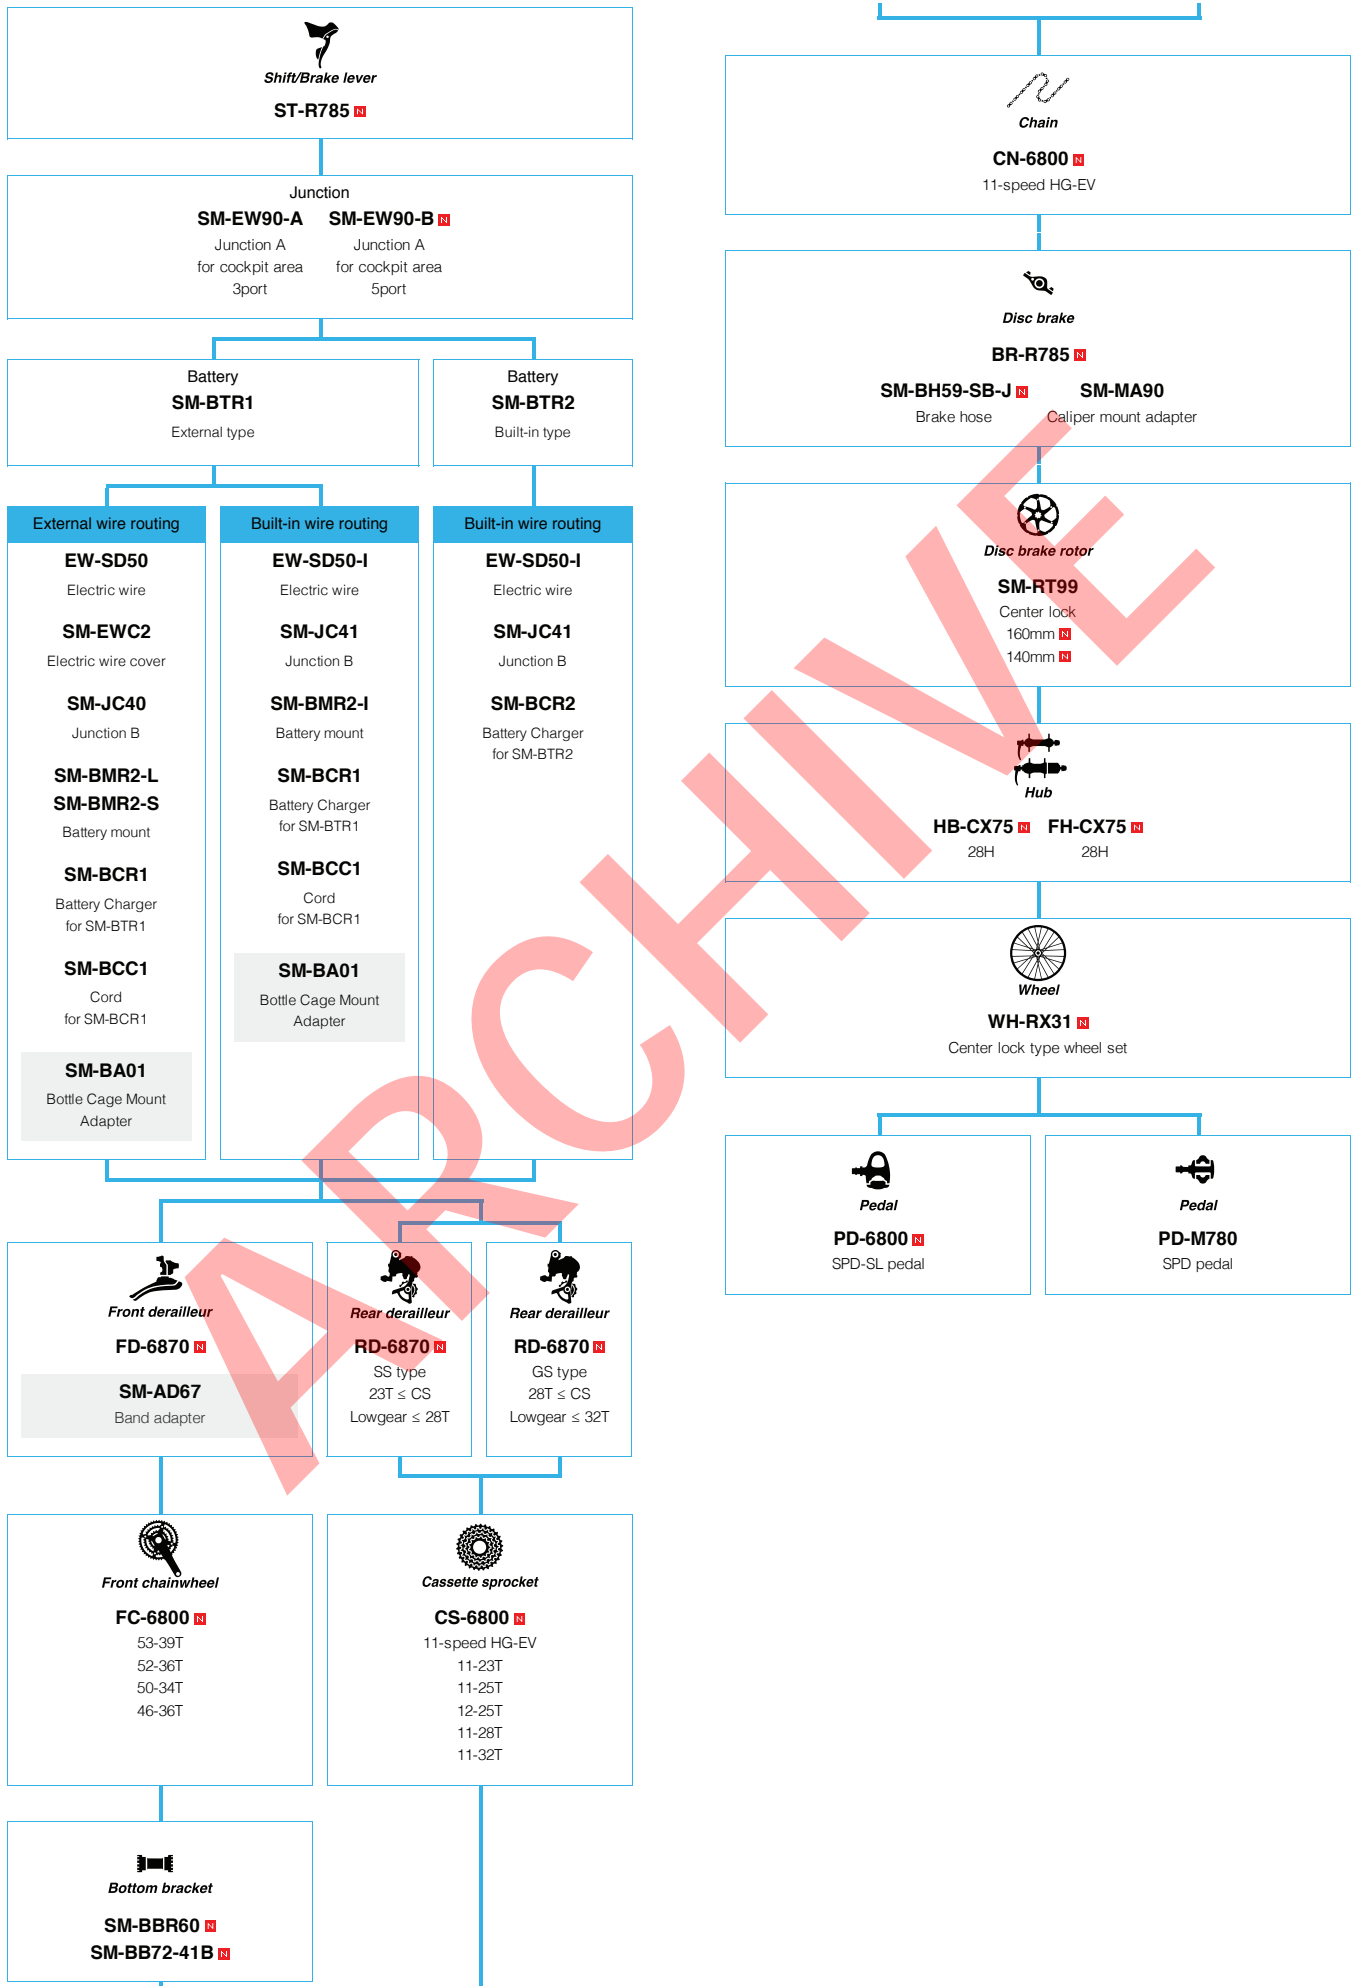

N ... New model
□ ... Option

Hydraulic disc Brake for On road (2x11-speed)