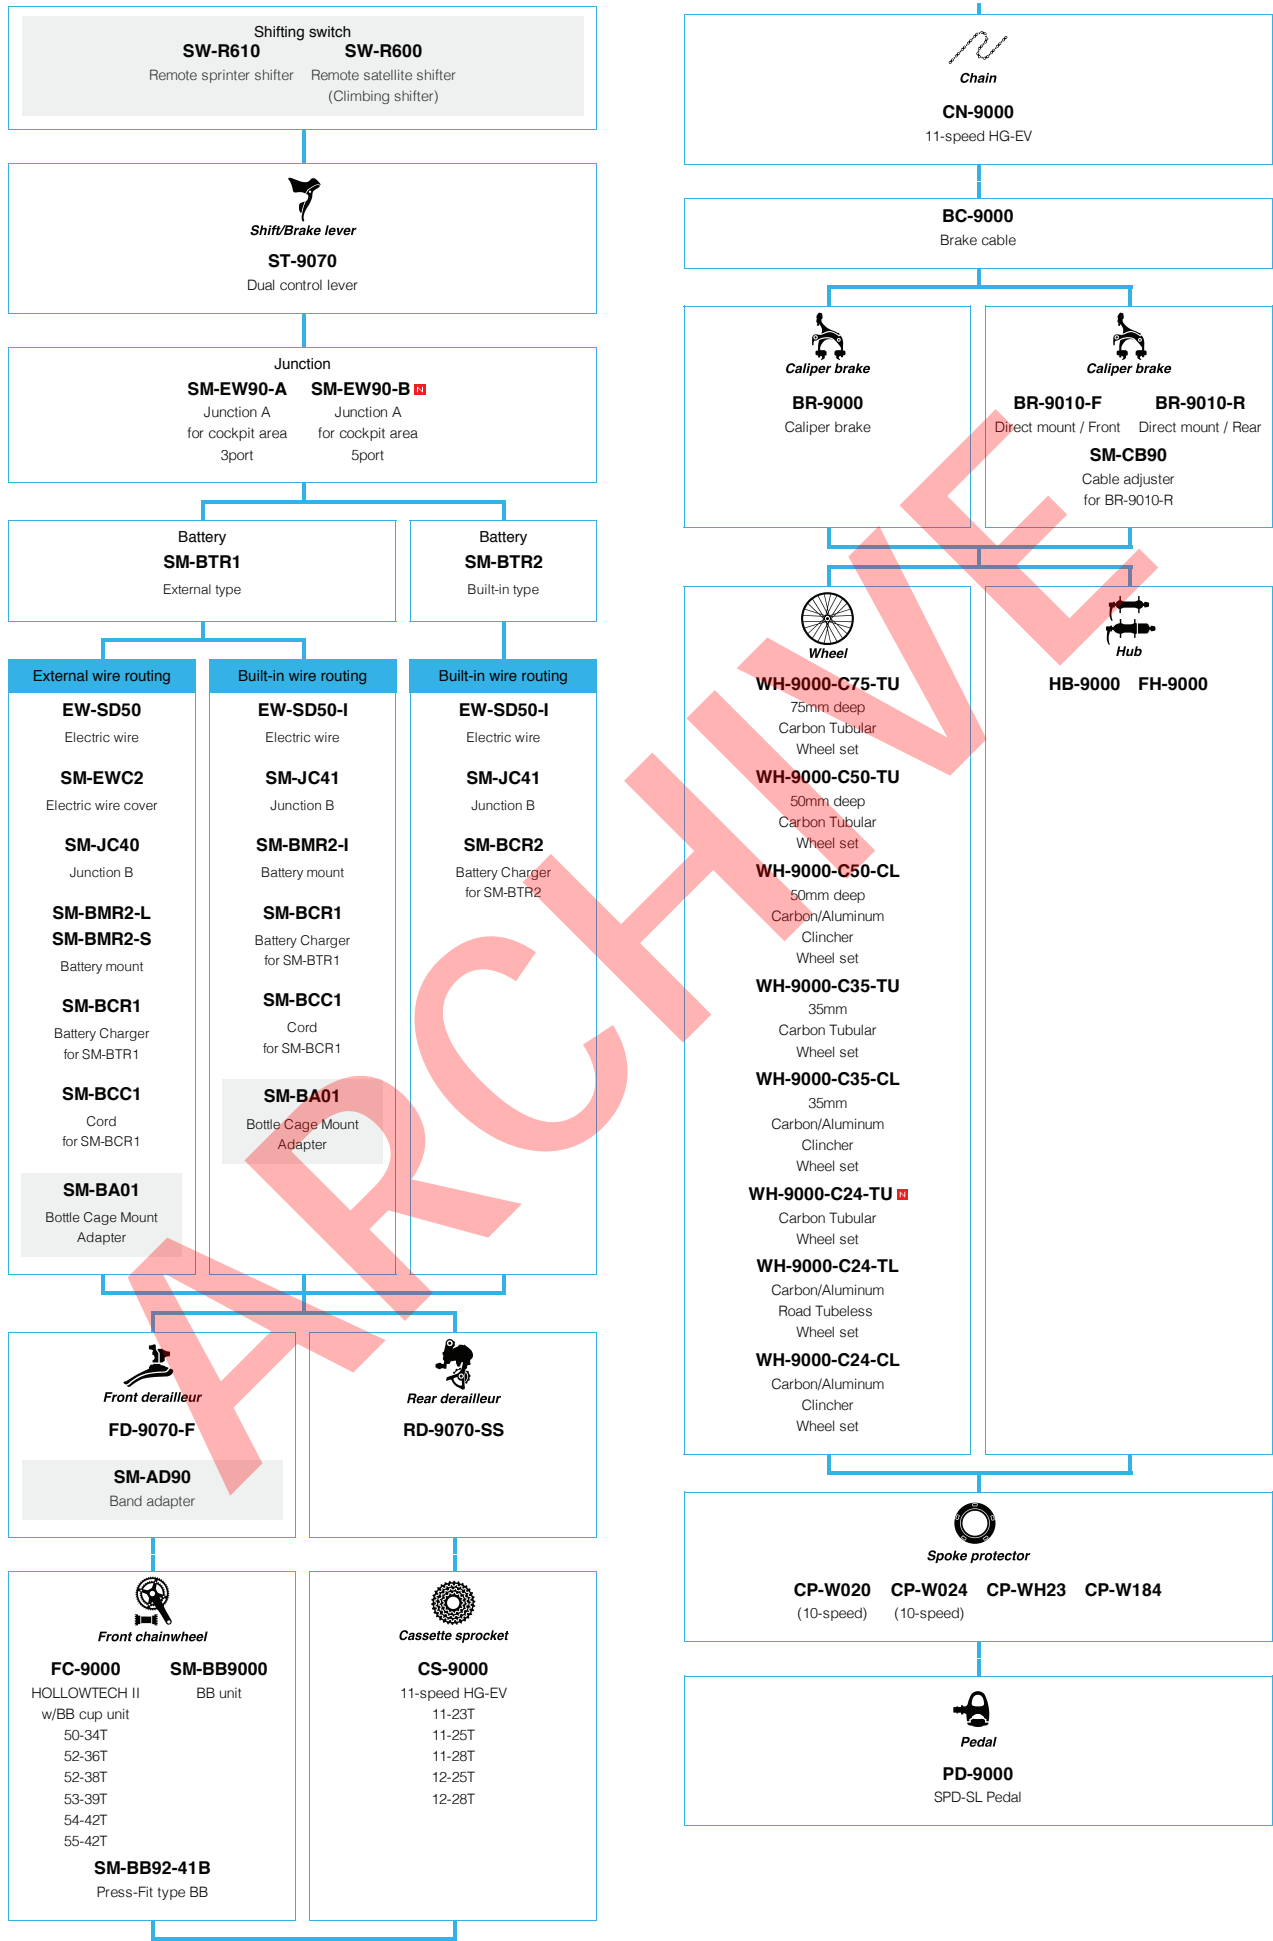

DURA-ACE 9070 series (2x11-speed)

... New model
... Option