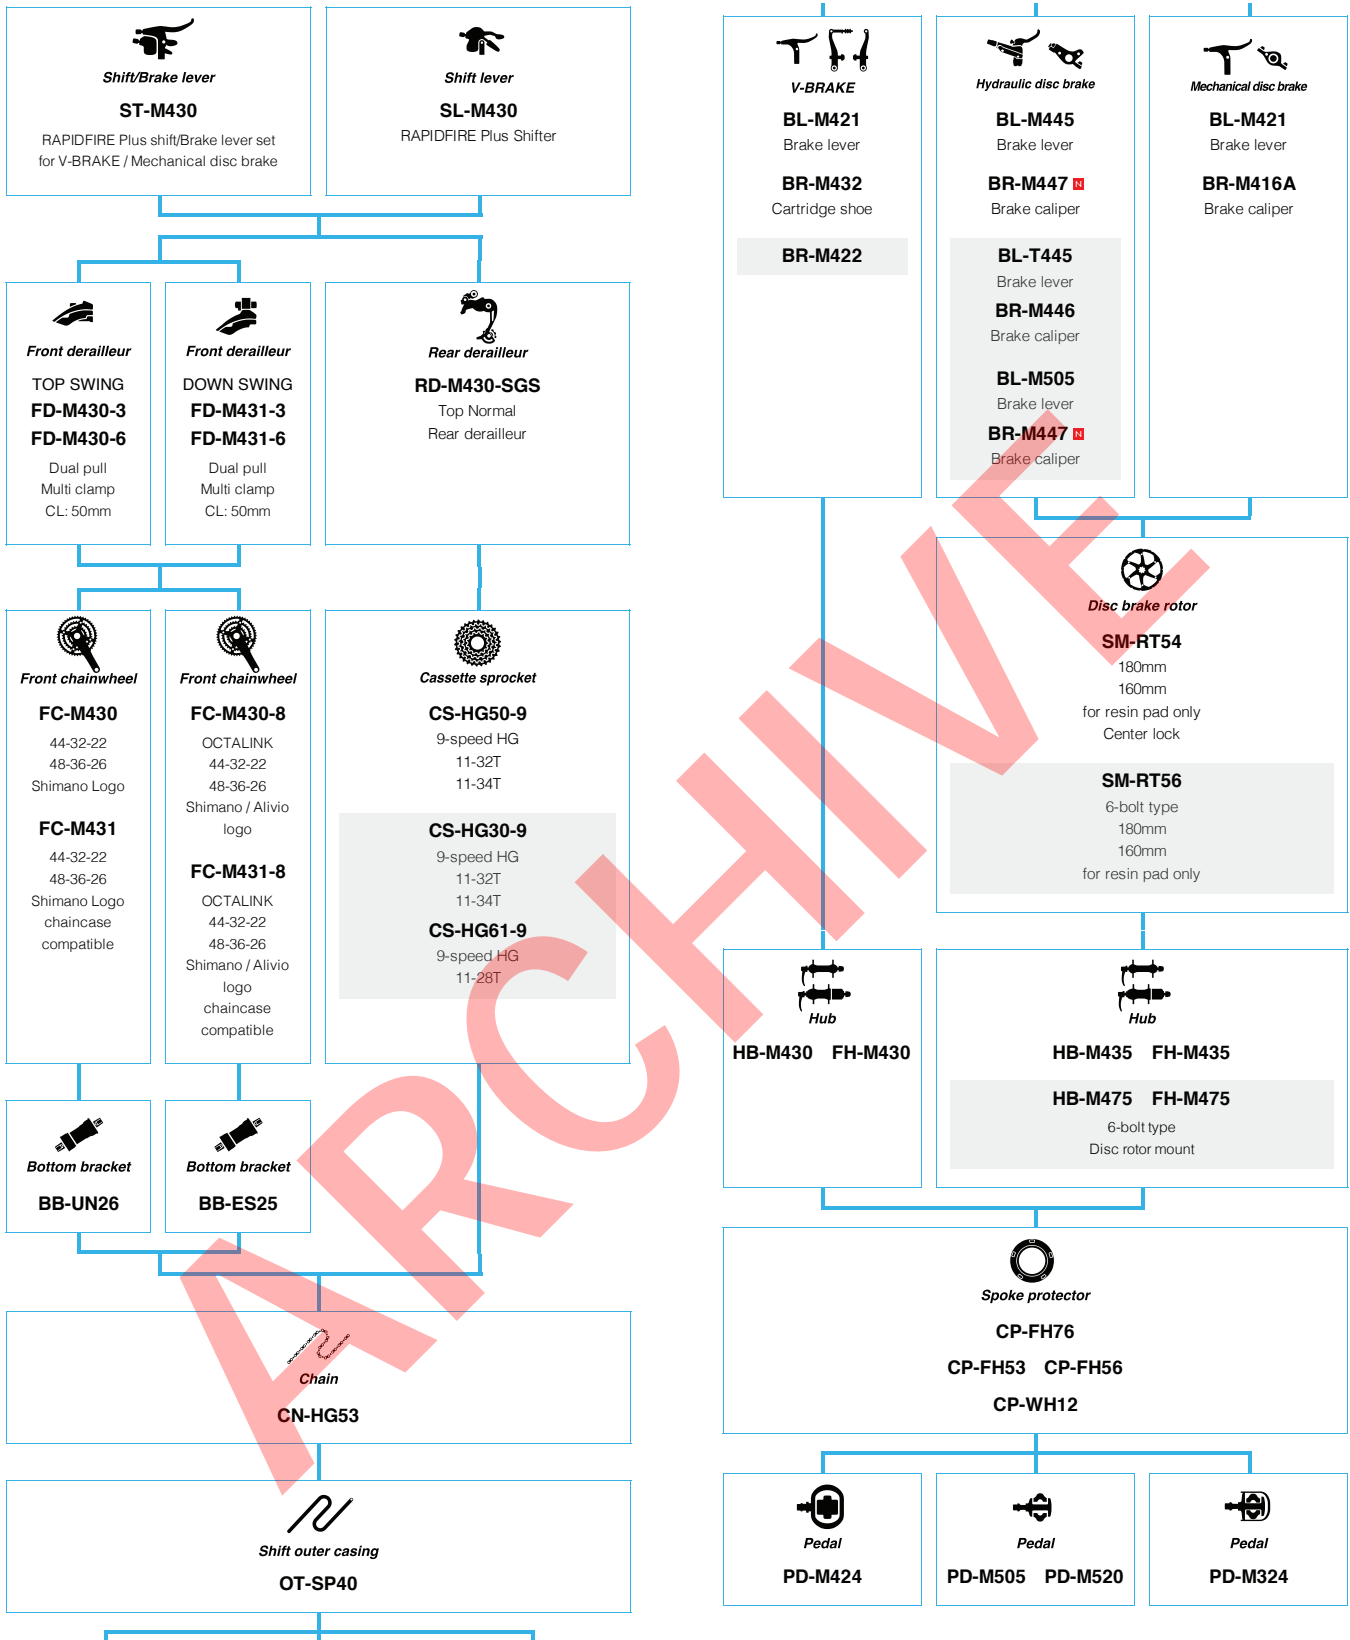

N ... New model
 □ ... Option

SHIMANO DEORE (2x10-speed)

N ... New model
 ■ ... Option

SHIMANO ALIVIO (3x9-speed)

 ... New model
 ... Option

Mountain Bike

SHIMANO ACERA (3x9-speed)

 ... New model
 ... Option