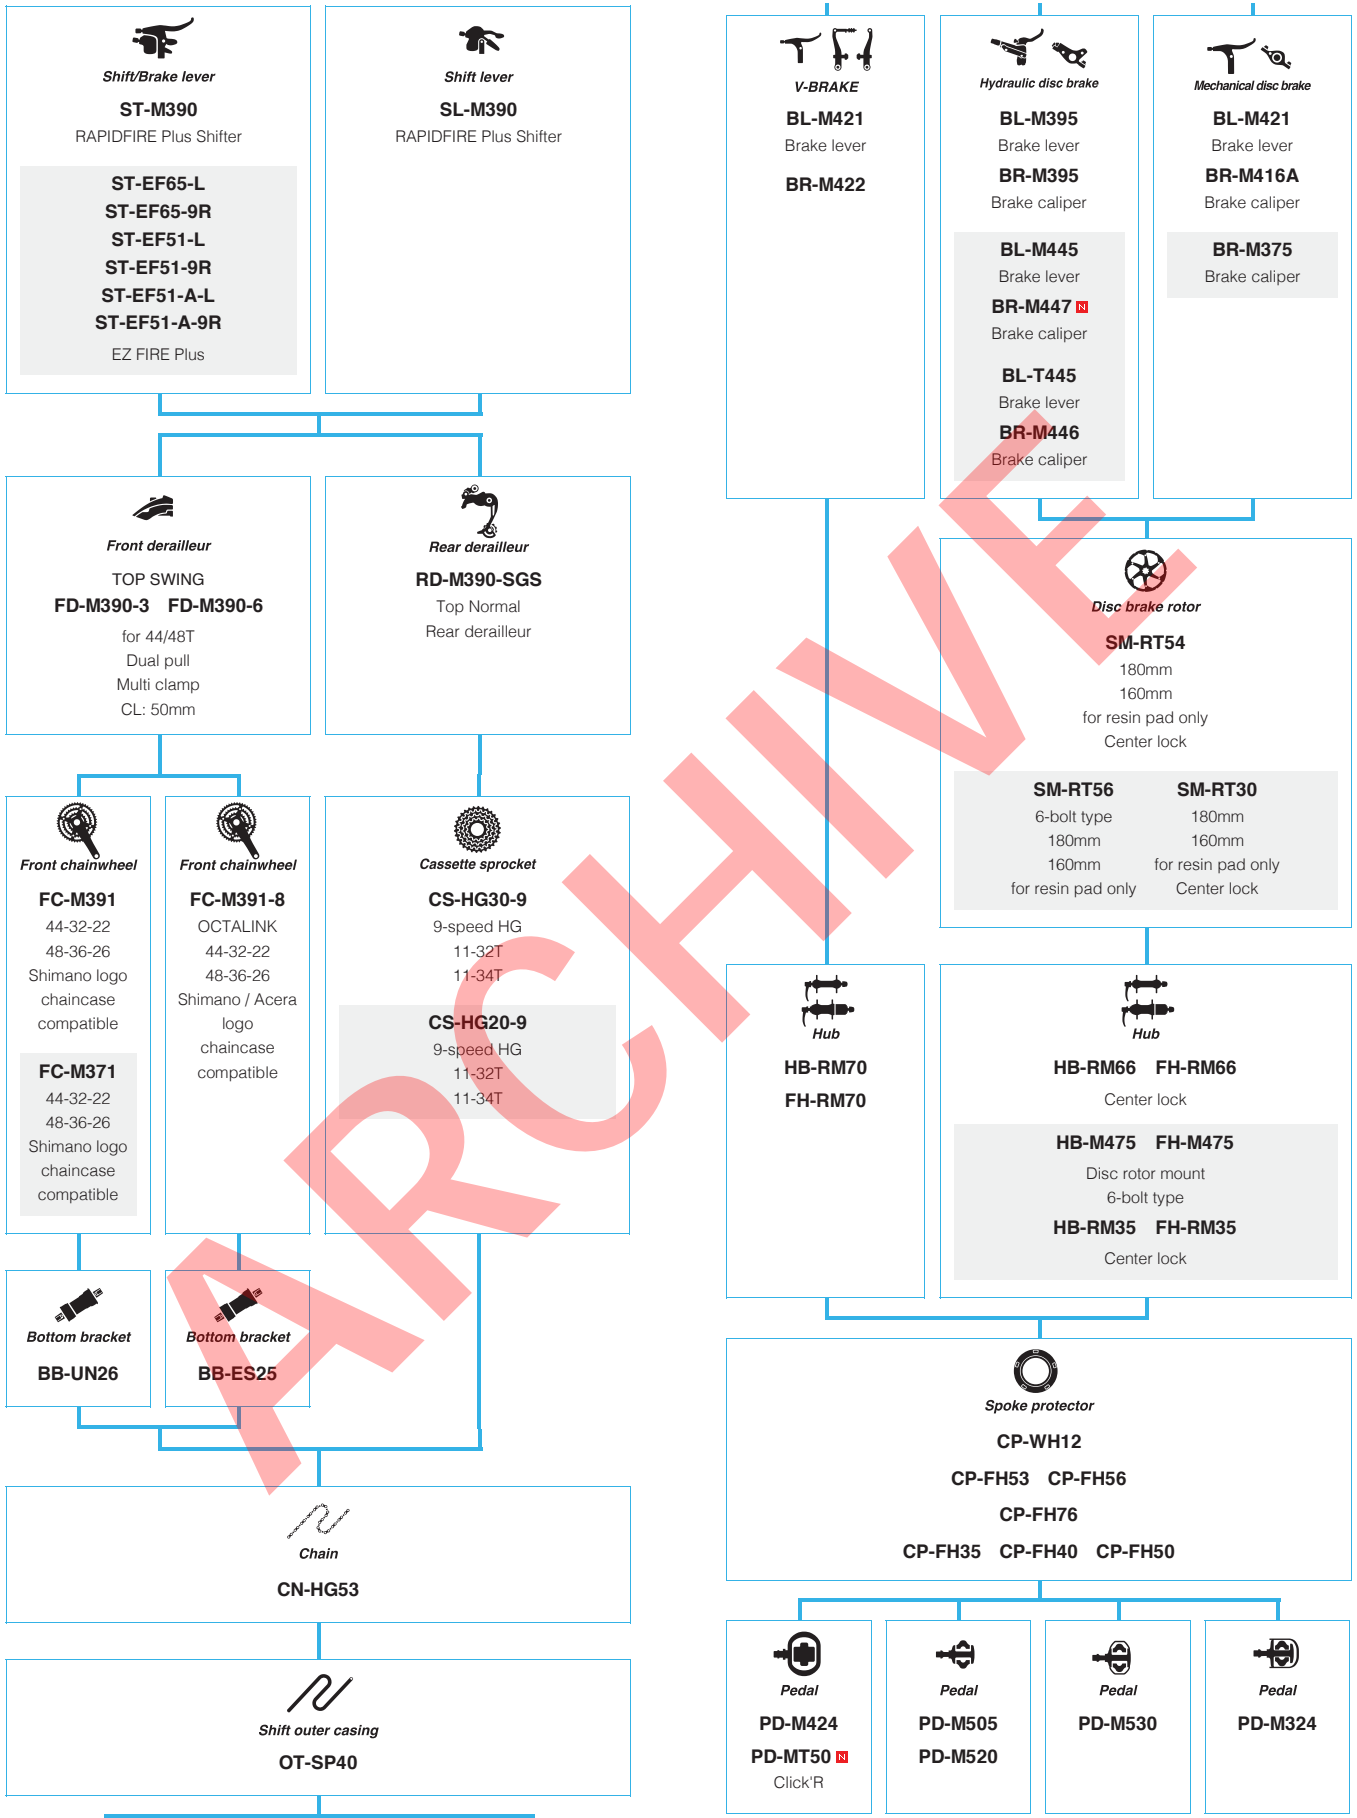

N ... New model
 □ ... Option

SHIMANO DEORE (2x10-speed)

N ... New model
 ■ ... Option

SHIMANO ALIVIO (3x9-speed)

 ... New model
 ... Option

Mountain Bike

SHIMANO ACERA (3x9-speed)

 ... New model
 ... Option