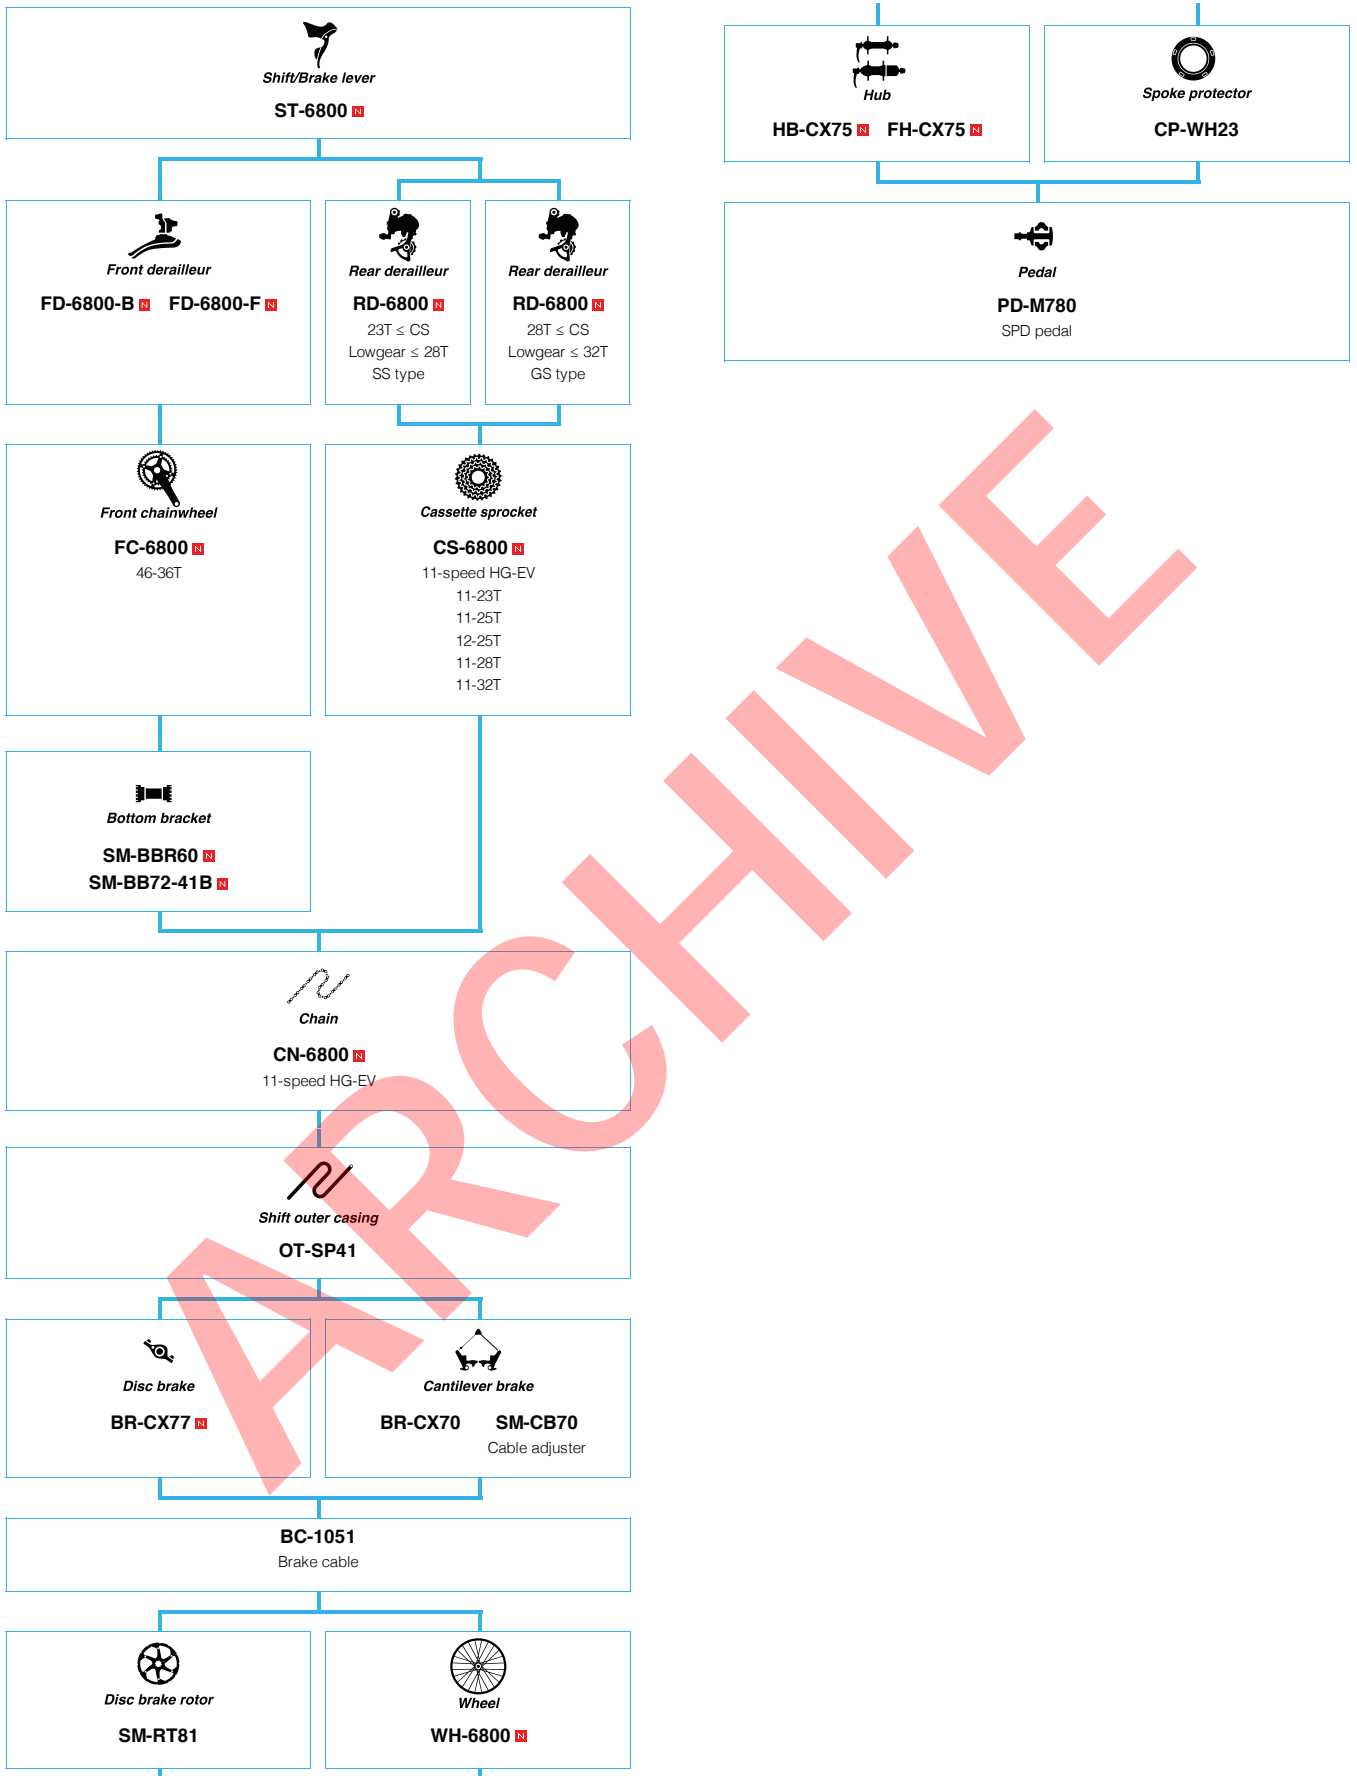

Cyclocross Components (11-speed ULTEGRA)

N ... New model
... Option