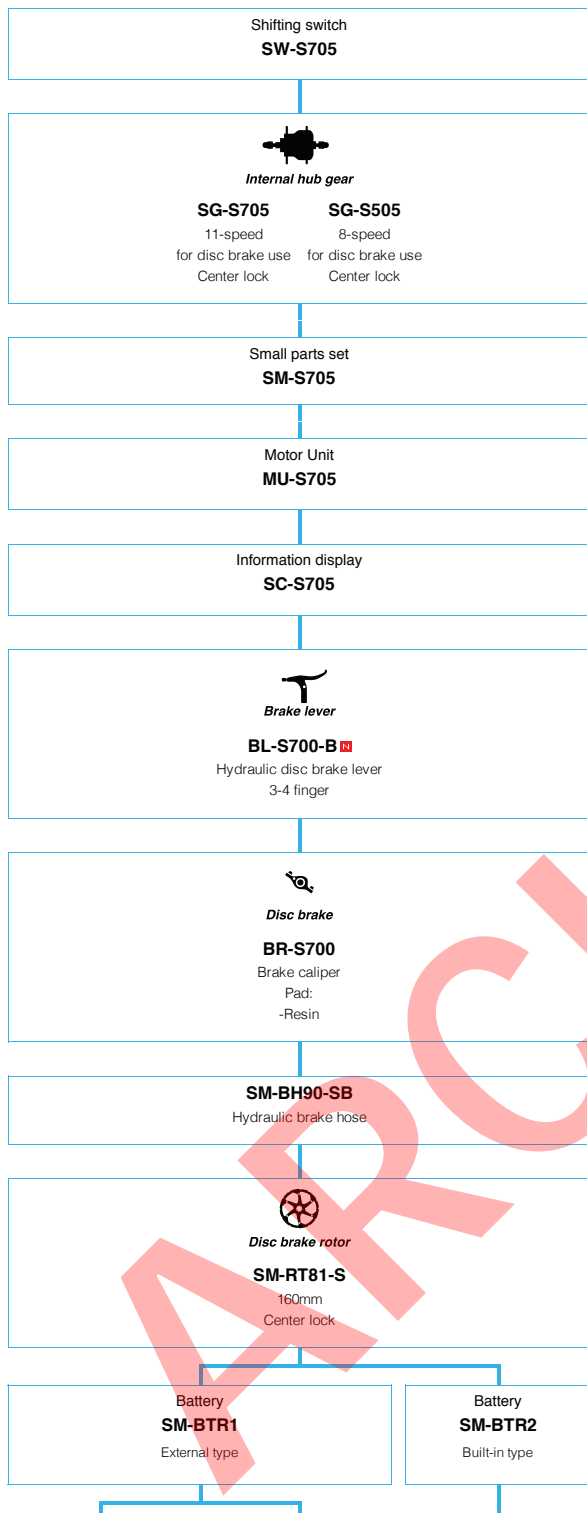

(6-speed)

■ ... New model
□ ... Option

SHIMANO DEORE (3x10-speed)

N ... New model
 □ ... Option

Trekking Bike

SHIMANO *ALFINE* (Electronic spec Flathandle)

N ... New model
 ■ ... Option

City Touring / E-bike