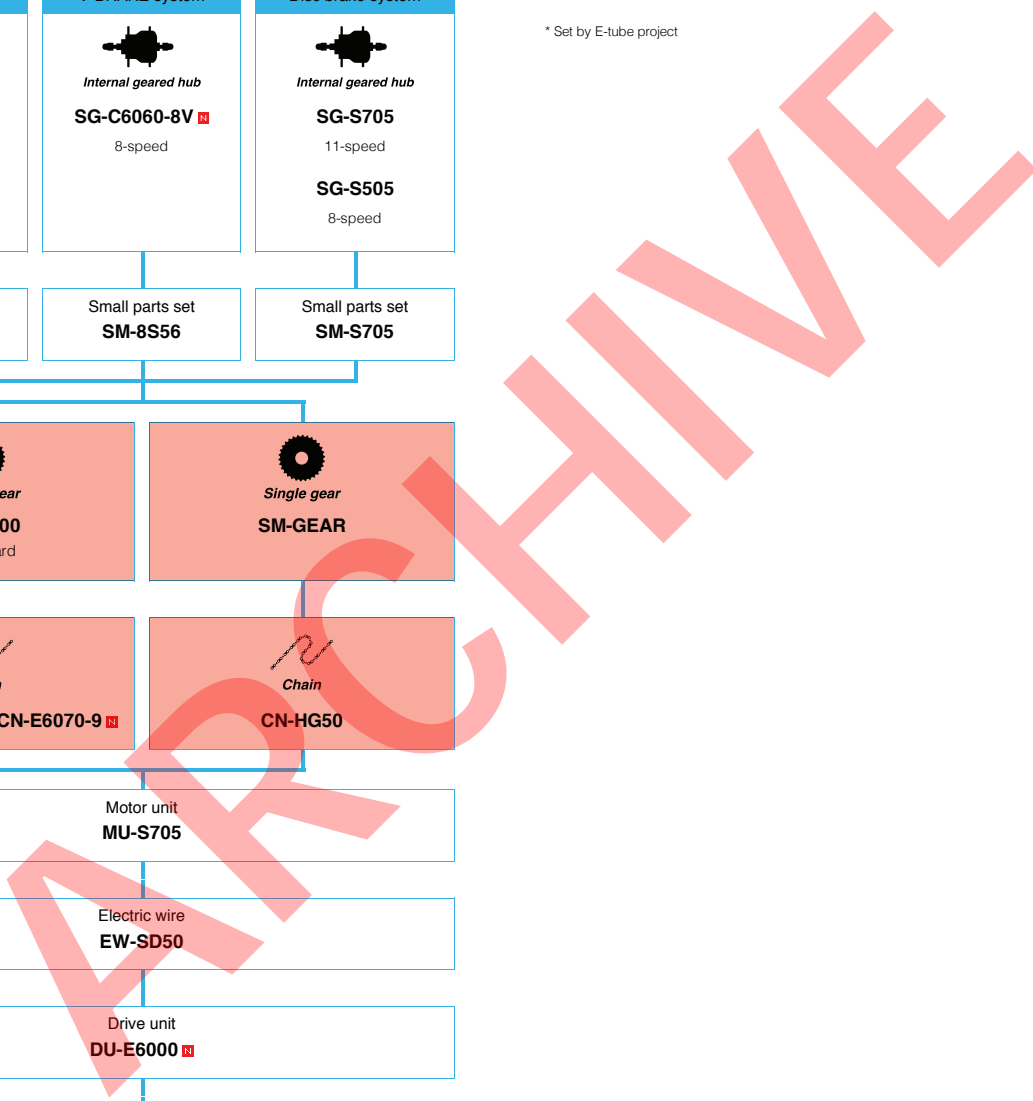

SHIMANO Nexus (Inter-3)

 ... New model
 ... Option

* Set by E-tube project

City Touring / E-bike

SHIMANO STEPS Mechanical Derailleur

N ... New model
■ ... Option

DURA-ACE (2x11-speed)

 ... New model
 ... Option