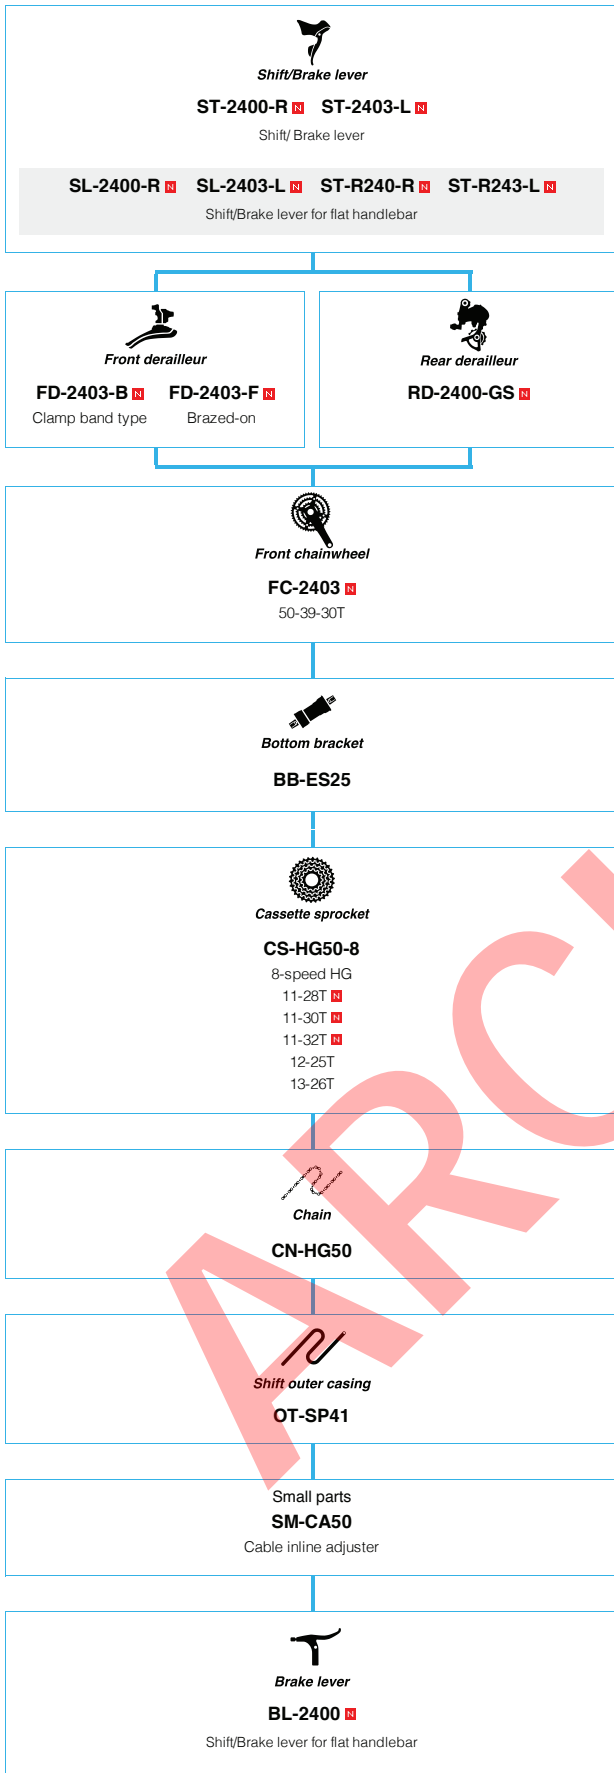

N ... New model
 □ ... Option

SHIMANO *105* (3x10-speed)

N ... New model
 ■ ... Option

SHIMANO *105* (2x10-speed)

N ... New model
 ■ ... Option

SHIMANO *Tiagra* (3x10-speed)

N ... New model
 ... Option

Road Bike

SHIMANO **SORA** (3x9-speed)

N ... New model
 ■ ... Option

SHIMANO **SORA** (2x9-speed)

N ... New model
 ■ ... Option

SHIMANO Claris (3x8-speed)

N ... New model
 ■ ... Option

SHIMANO Claris (2x8-speed)

N ... New model
 □ ... Option

Shift/Brake lever
ST-2400-R **N** **ST-2400-L** **N**
 Shift/ Brake lever

SL-2400-R **N** **SL-2400-L** **N** **ST-R240-R** **N** **ST-R240-L** **N**
 Shift/Brake lever for flat handlebar

Front derailleur
FD-2400-B **N** **FD-2400-F** **N**
 Clamp band type Brazed-on