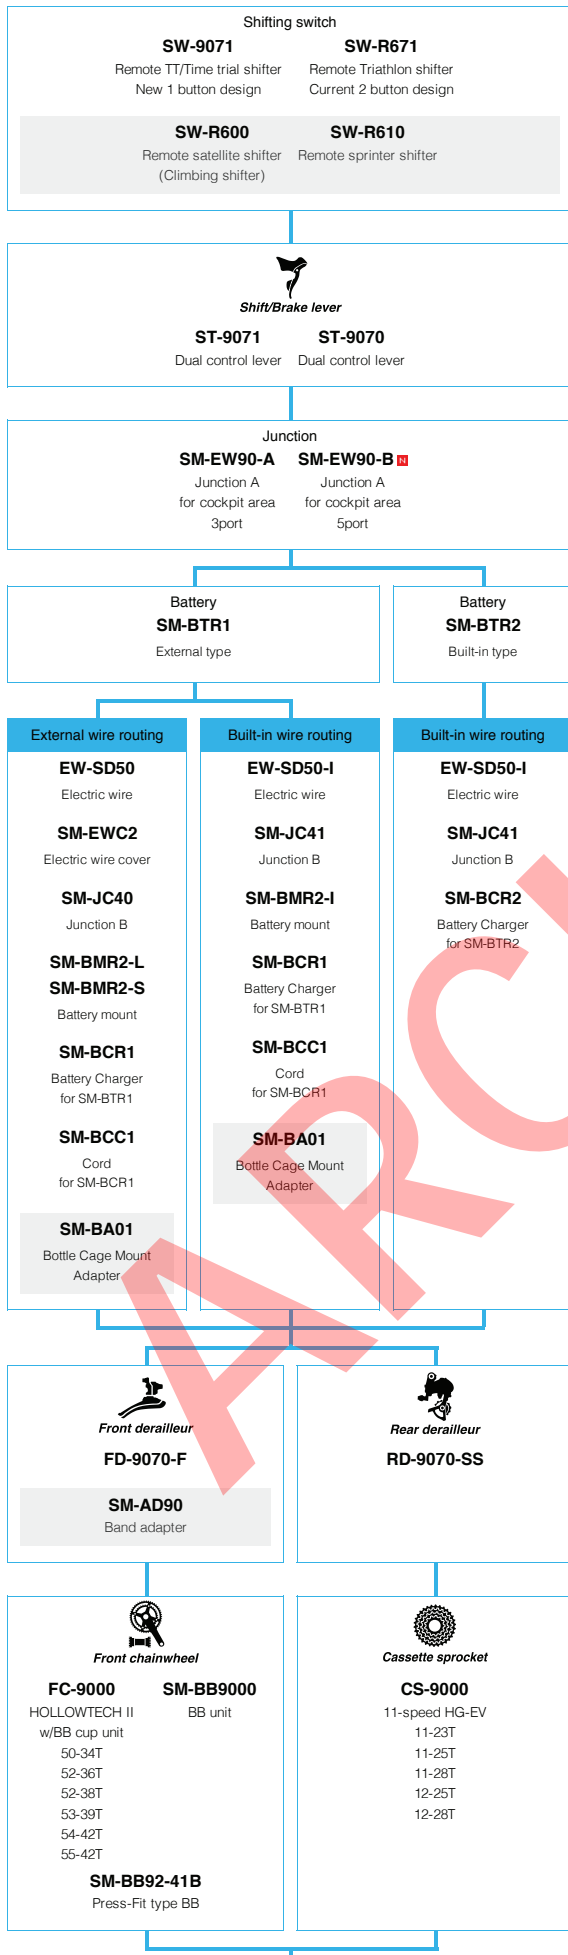

DURA-ACE 9070 series (2x11-speed TT/TRI)

... New model
... Option