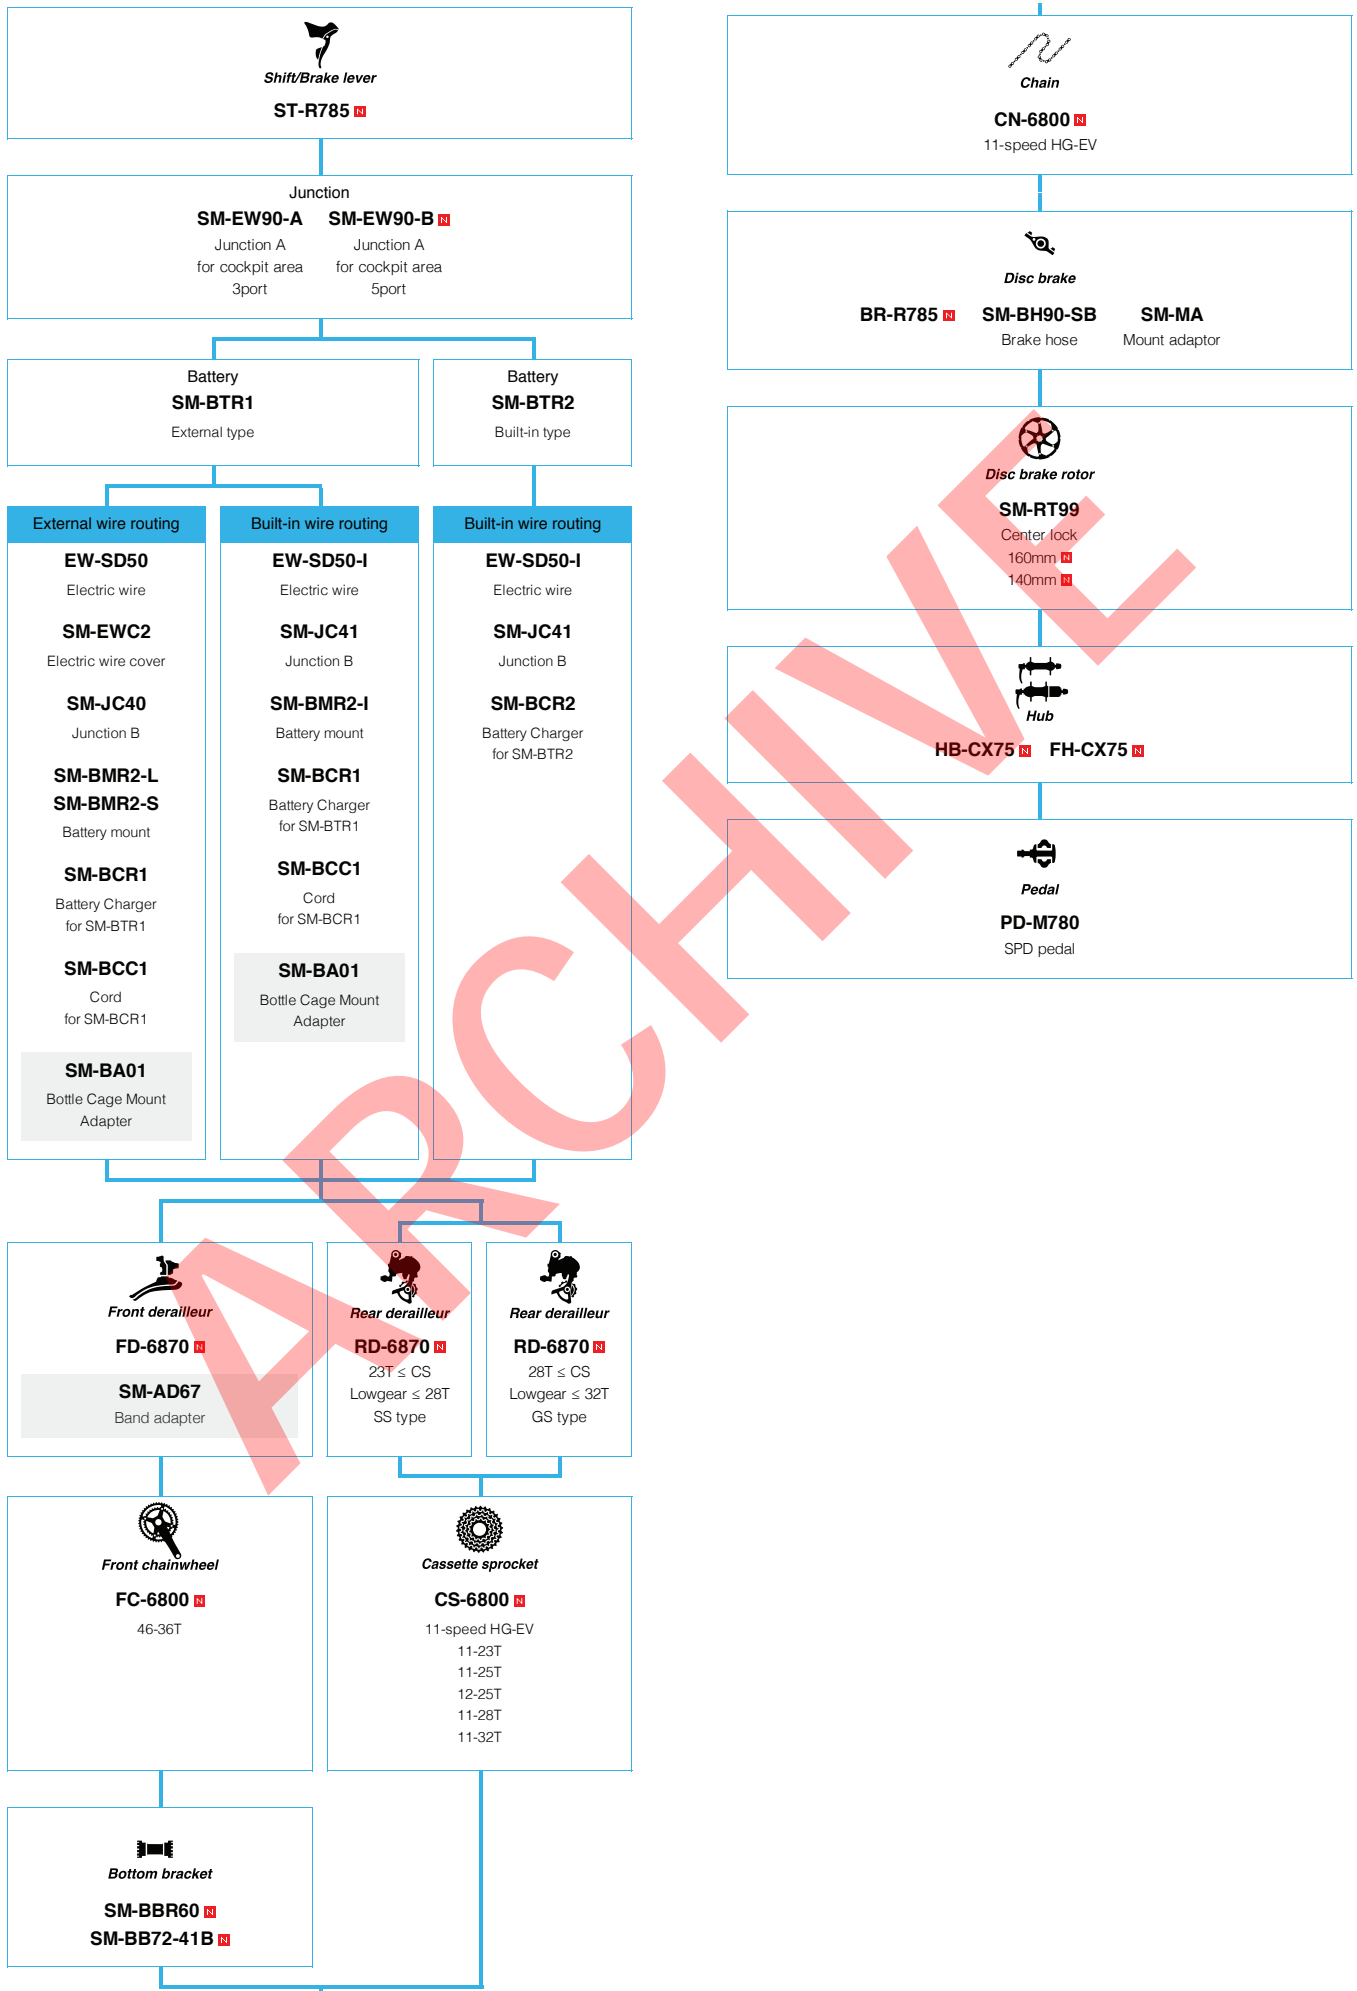

Cyclocross Hydraulic spec (11-speed)

■ ... New model
■ ... Option