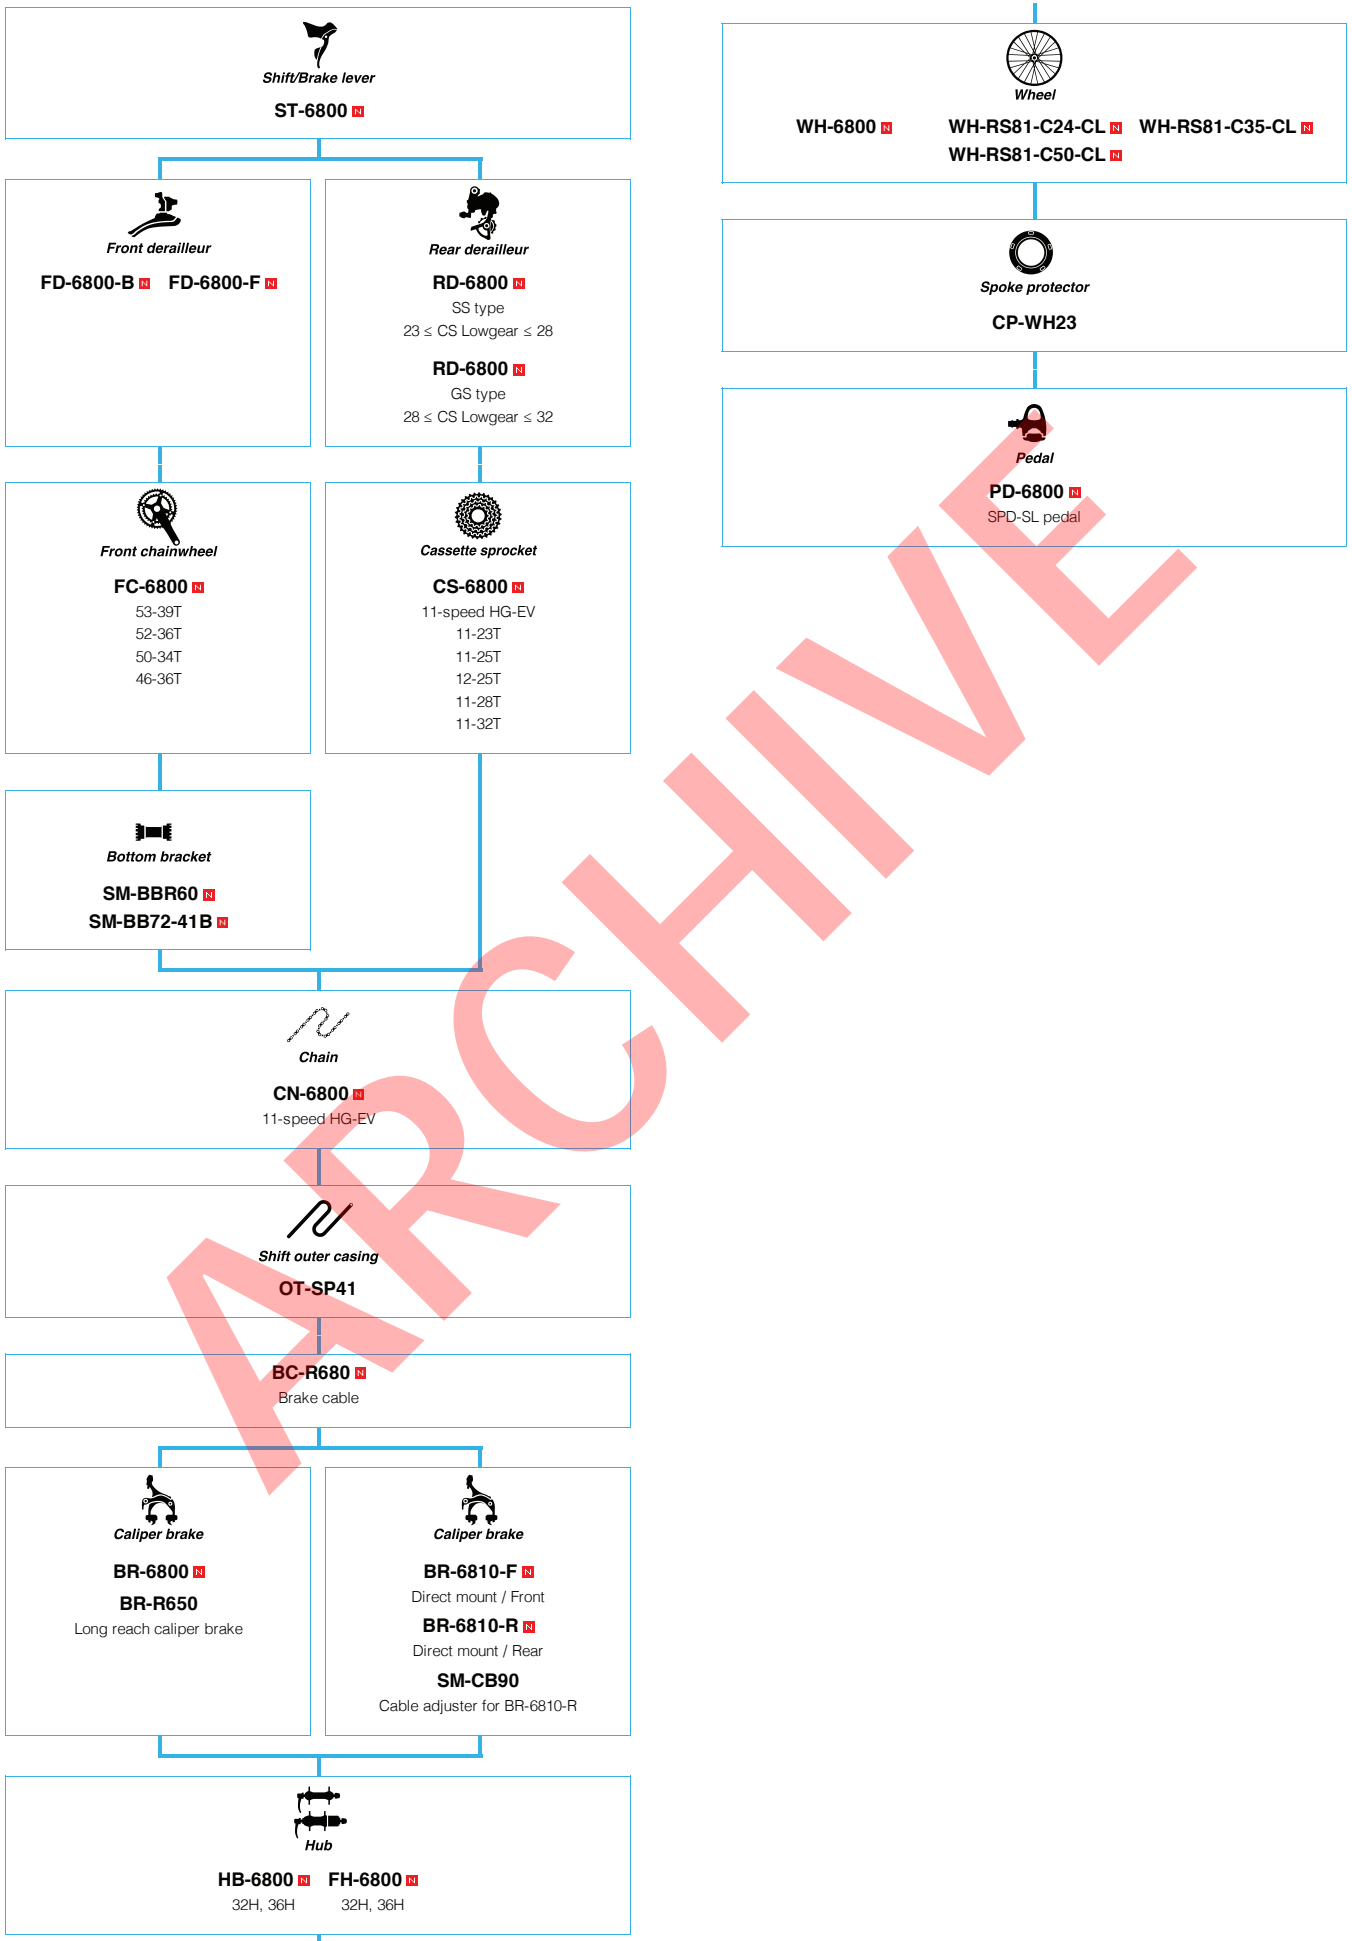

DURA-ACE 9070 series (2x11-speed)

 ... New model
 ... Option

DURA-ACE 9070 series (2x11-speed TT/TRI)

 ... New model
 ... Option

SHIMANO ULTEGRA (2x11-speed)

N ... New model
 ■ ... Option

SHIMANO ULTEGRA 6870 series (2x11-speed)