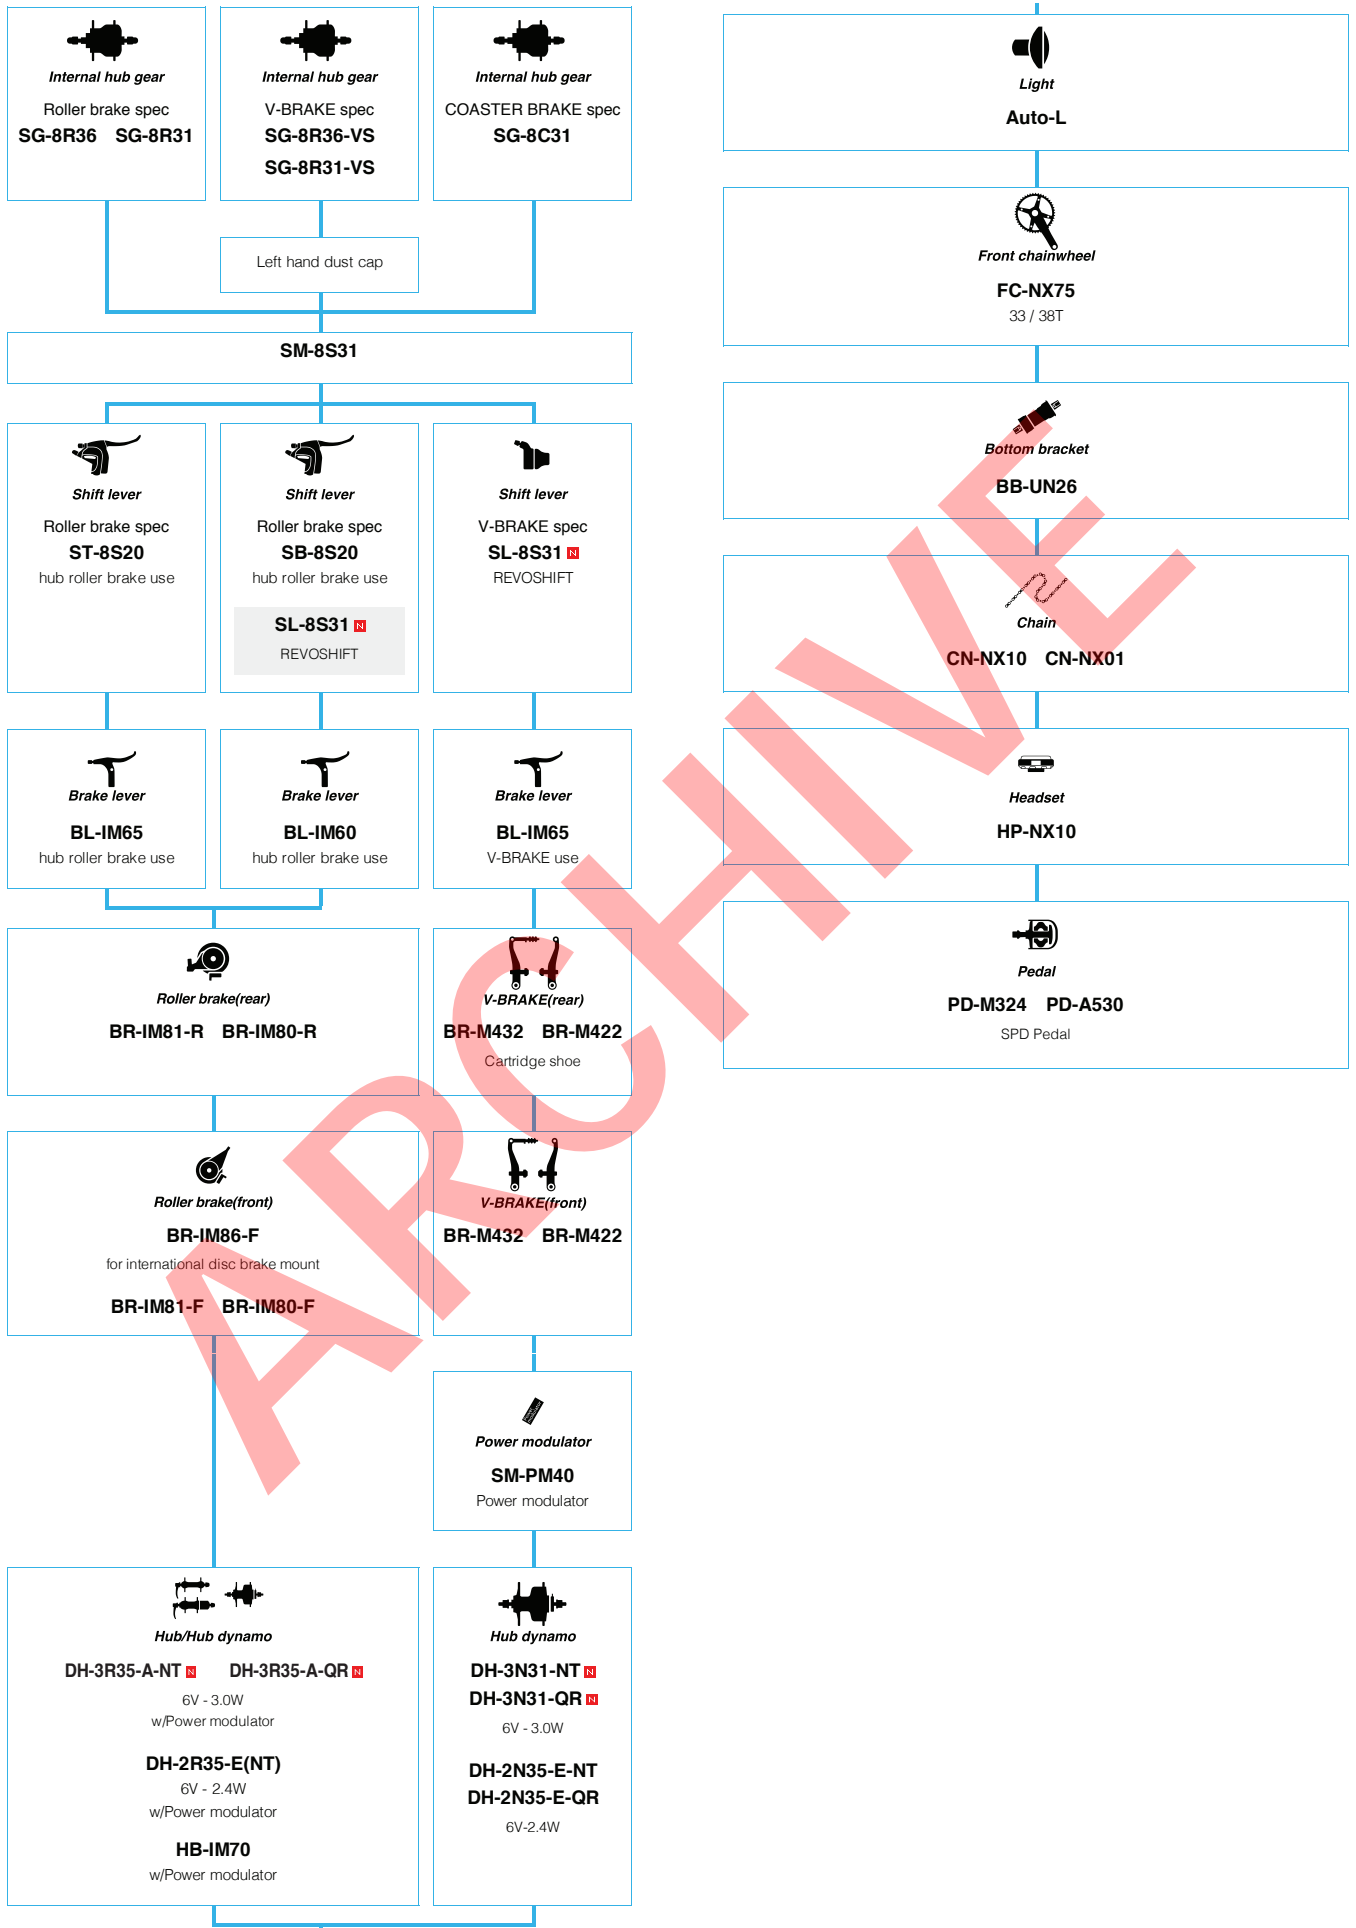

SHIMANO Nexus (Inter-8)

N ... New model
■ ... Option