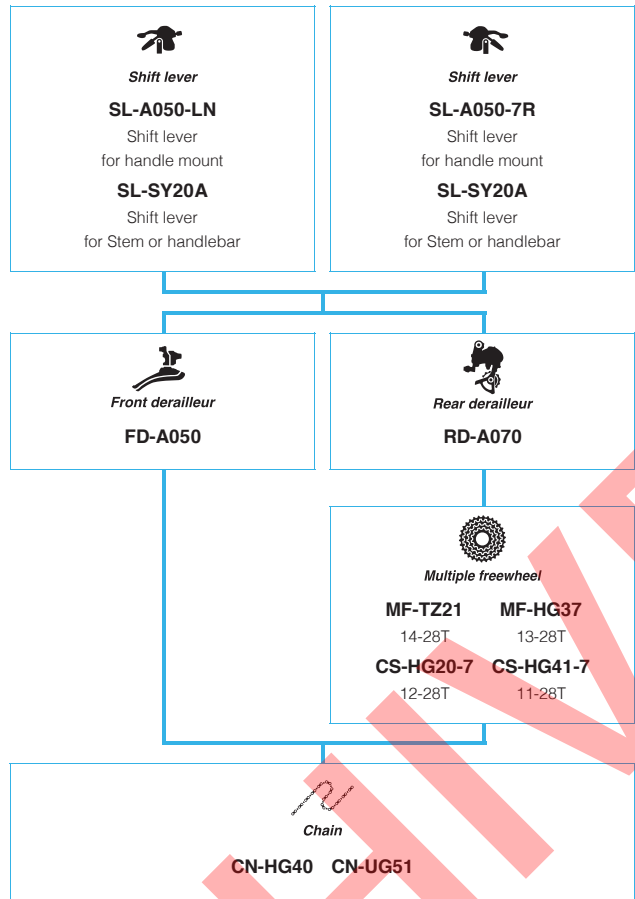

Hub
HB-2400 **N** **FH-2400** **N**
 32/36H 32/36H

Wheel
WH-R501-A

Spoke protector
CP-FH05 **CP-FH06** **CP-FH35** **CP-FH31** **CP-FH45** **CP-FH46**
CP-FHXX **CP-FHY**

Pedal
PD-R540-LA **PD-R540** **PD-A520**
 SPD-SL pedal

Road Bike

SHIMANO *Tourney* (3x7-speed)

 ... New model
 ... Option

SHIMANO *Tourney* (2x7-speed)

 ... New model
 ... Option

Shimano A050 (2x7-speed)

ARCHIVE

N ... New model
 □ ... Option

Hydraulic disc Brake for On road (2x11-speed)

Cyclocross Components (11-speed ULTEGRA)

N ... New model
 ... Option

Cyclocross Components (10-speed 105/Tiagra)

N ... New model
 ■ ... Option

Cyclocross Hydraulic spec (11-speed)