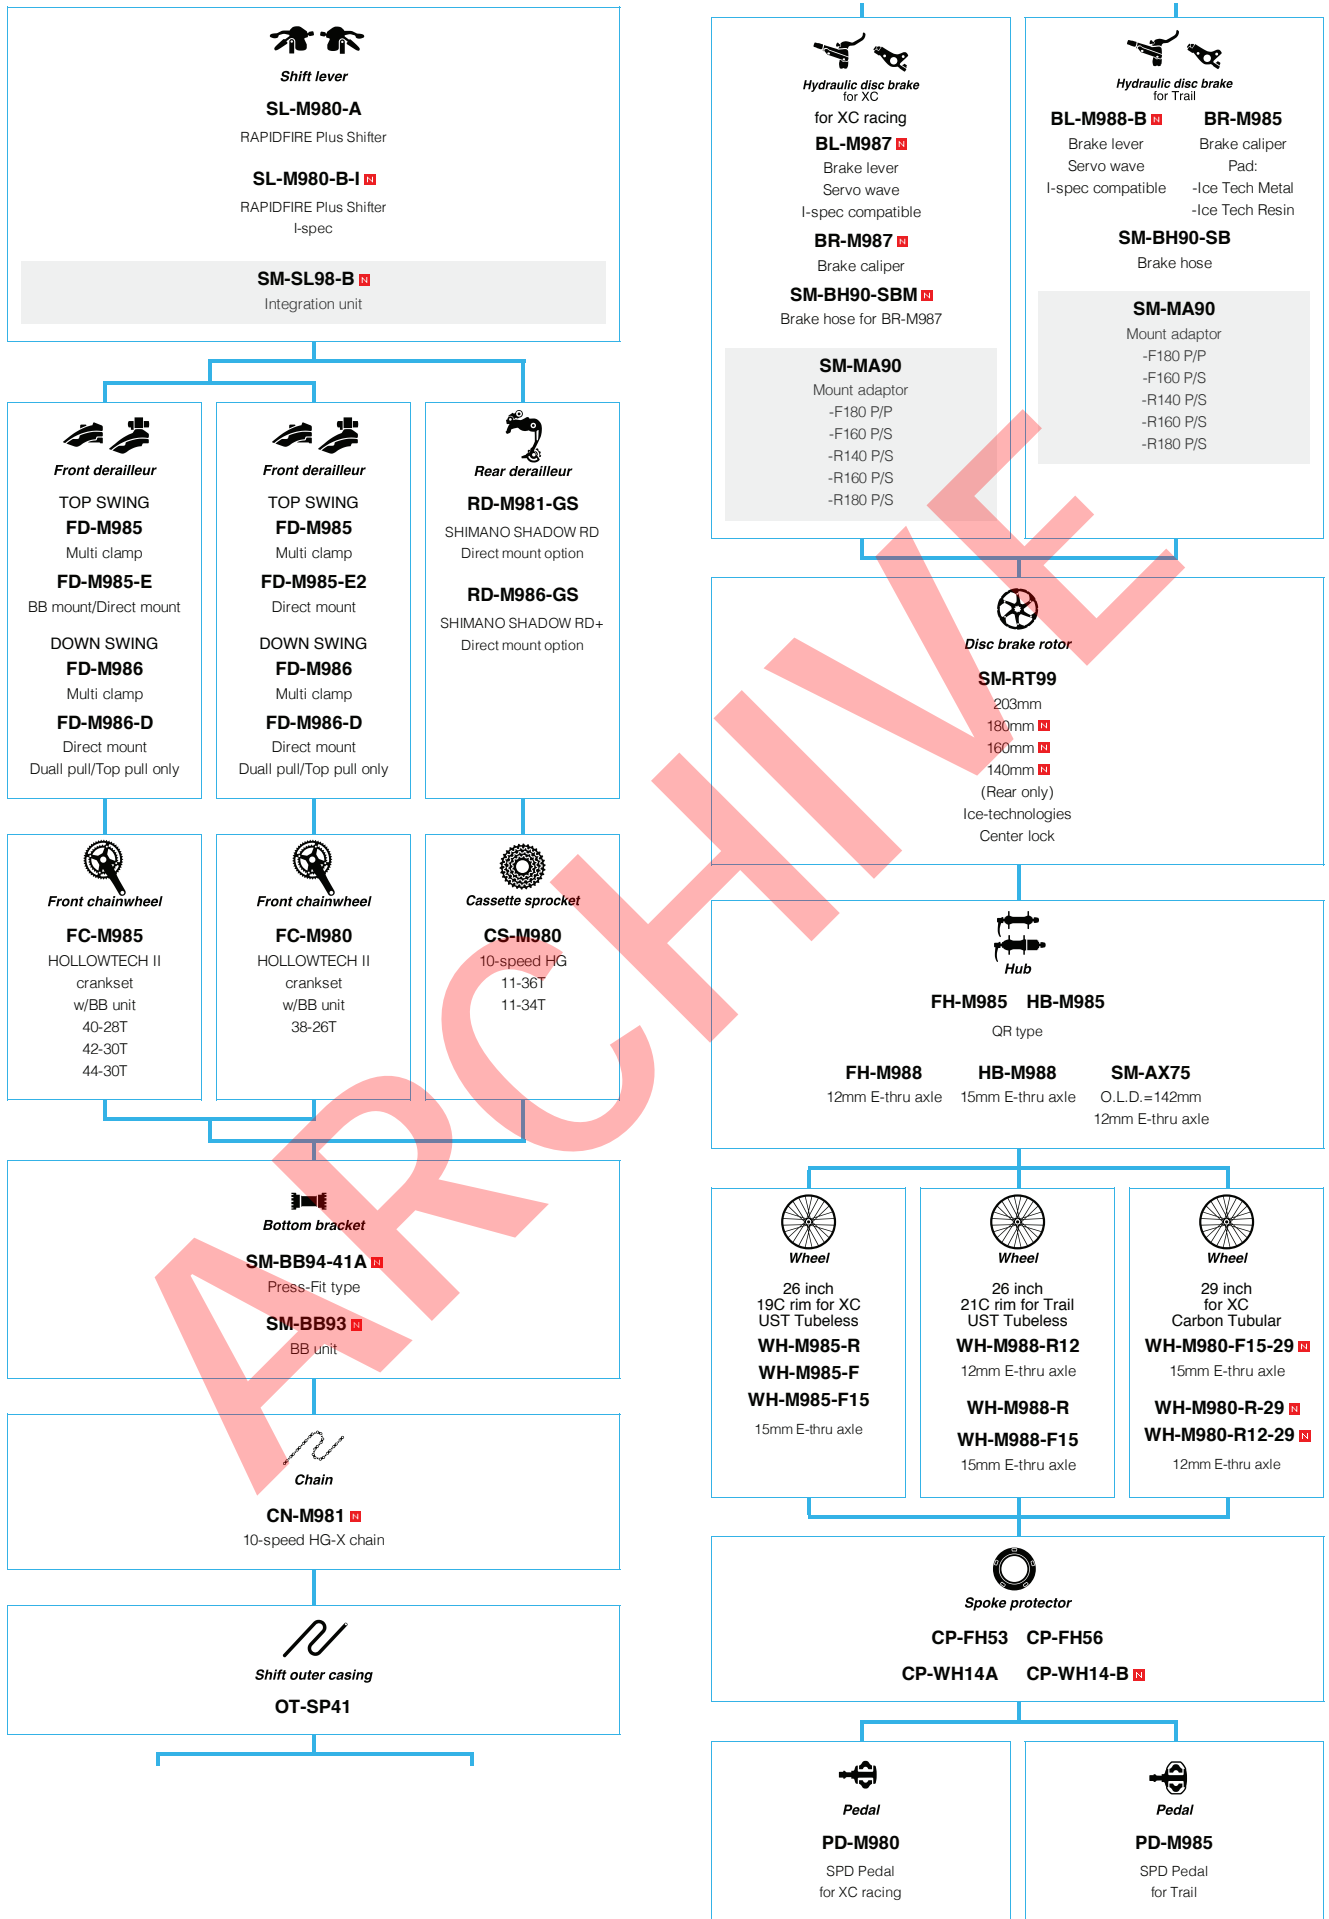

SHIMANO XTR (2x10-speed)

 ... New model
 ... Option

SHIMANO (10-speed)

Mountain Bike

Shift lever

SL-M780 **SL-M780-B-I** **N**
 RAPIDFIRE Plus Shifter RAPIDFIRE Plus Shifter
 I-spec

SM-SL78-B **N**
 Integration unit