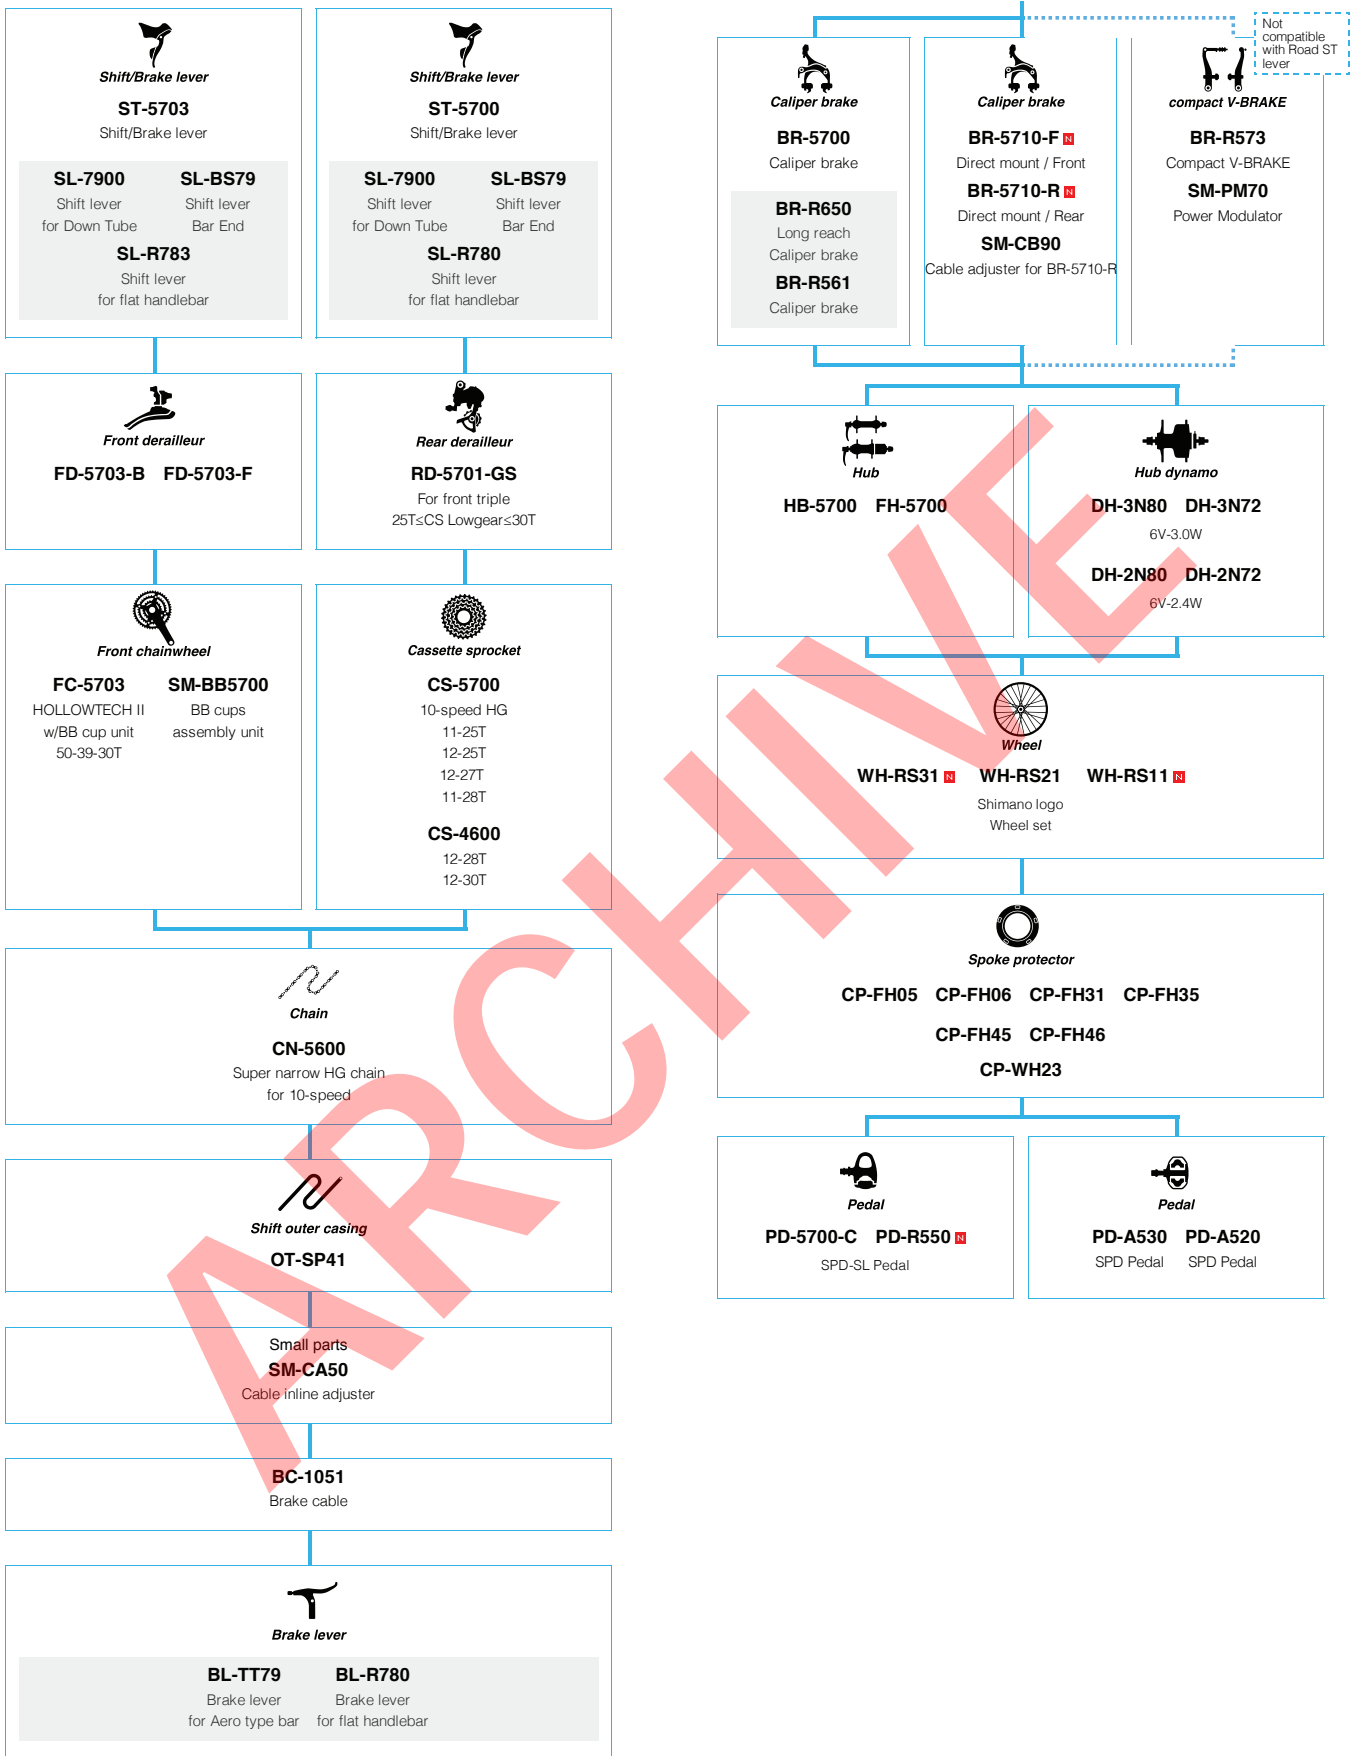

SHIMANO *105* (3x10-speed)

N ... New model
■ ... Option