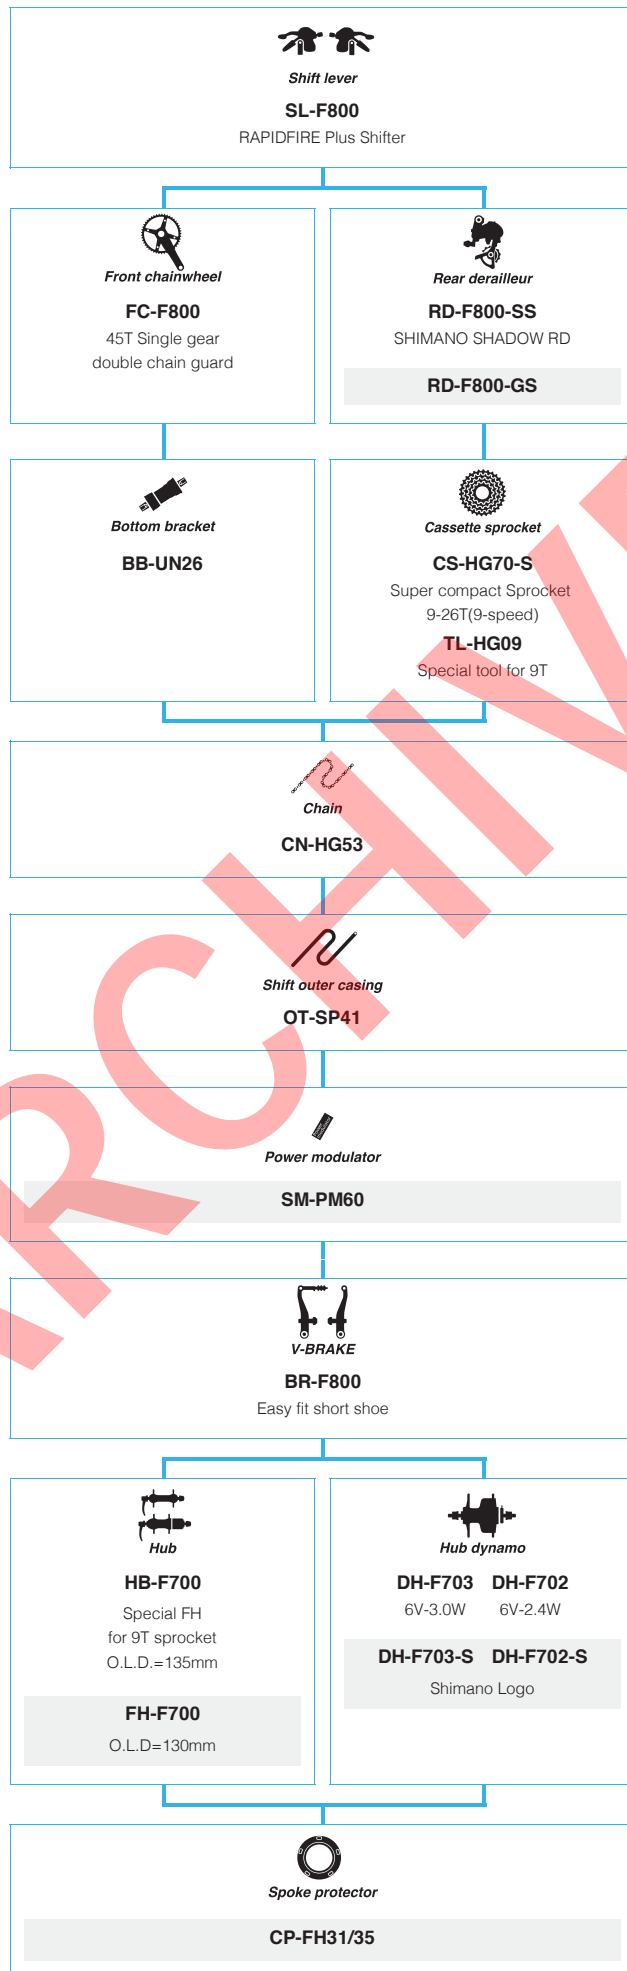

SHIMANO ALFINE (Electronic spec Drophandle)

 ... New model
 ... Option

City Touring / E-bike

SHIMANO ALFINE (11-speed)

N ... New model
 ■ ... Option

City Touring / E-bike

SHIMANO ALFINE (8-speed)

N ... New model
 ... Option

City Touring / E-bike

SHIMANO Nexus (Inter-8)

N ... New model
 ■ ... Option

SHIMANO Nexus (Inter-7)

N ... New model
 □ ... Option

SHIMANO Nexus (Inter-5) For Japanese market

N ... New model
 □ ... Option

City Touring / E-bike

SHIMANO Nexus (Inter-3)

 ... New model
 ... Option

* Set by E-tube project

City Touring / E-bike

SHIMANO STEPS Mechanical Derailleur

N ... New model
■ ... Option

DURA-ACE (2x11-speed)

 ... New model
 ... Option