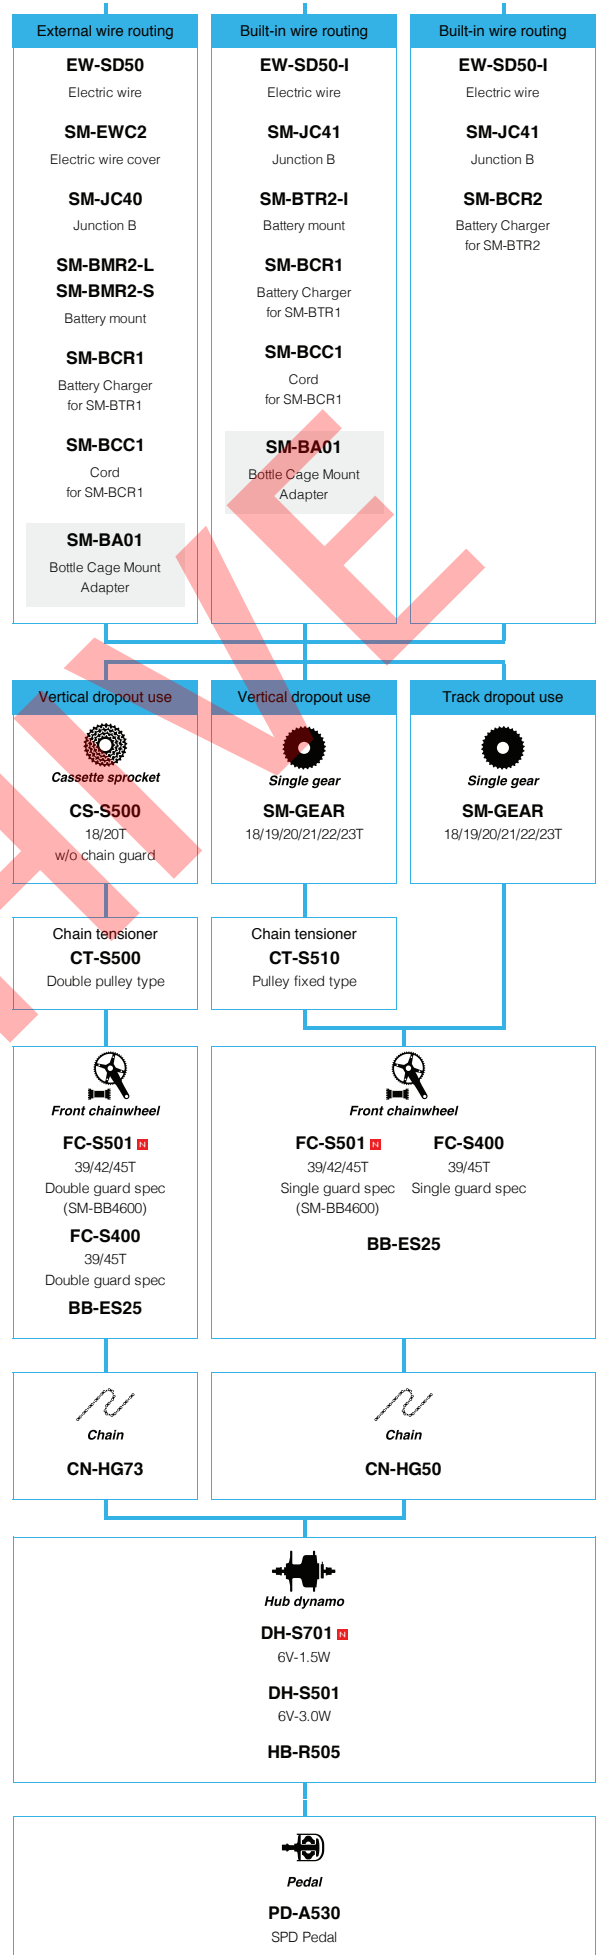

(6-speed)

■ ... New model
□ ... Option

SHIMANO DEORE (3x10-speed)

N ... New model
 □ ... Option

Trekking Bike

SHIMANO *ALFINE* (Electronic spec Flathandle)

N ... New model
 ■ ... Option

City Touring / E-bike