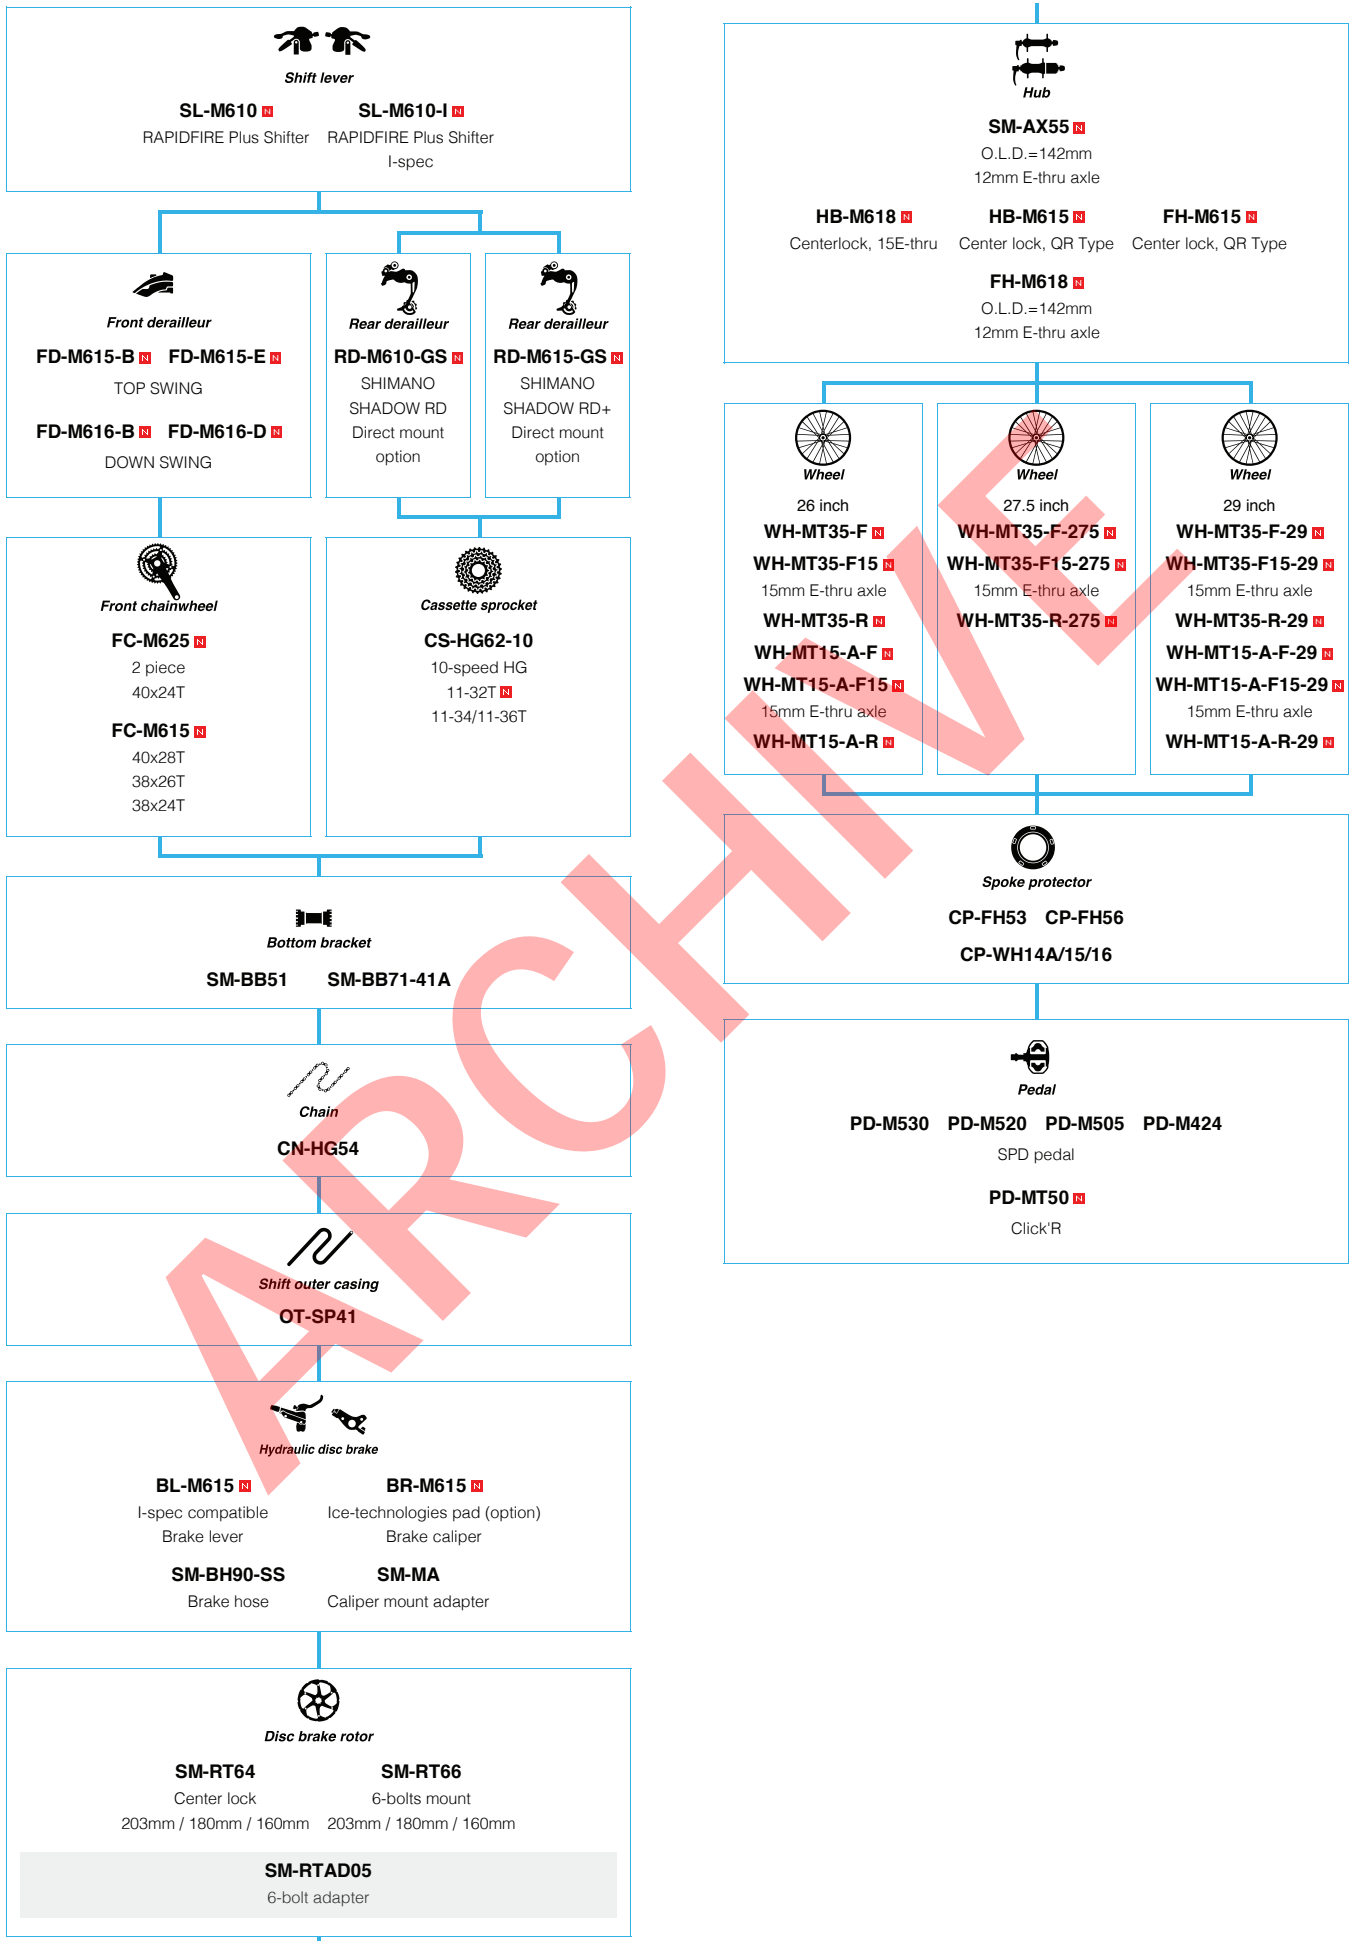

N ... New model
 □ ... Option

SHIMANO DEORE (2x10-speed)

N ... New model
 ■ ... Option

SHIMANO ALIVIO (3x9-speed)

 ... New model
 ... Option

Mountain Bike

SHIMANO ACERA (3x9-speed)

 ... New model
 ... Option