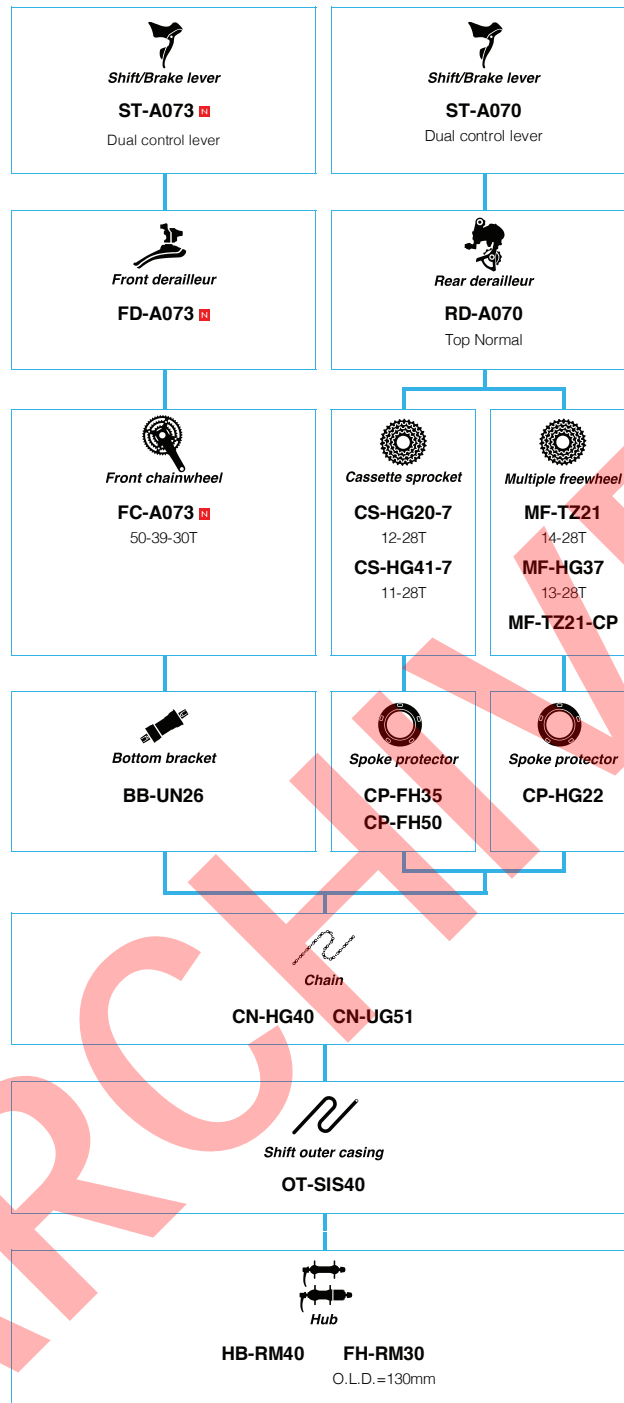

SHIMANO *Tourney* (3x7-speed)

... New model
 ... Option