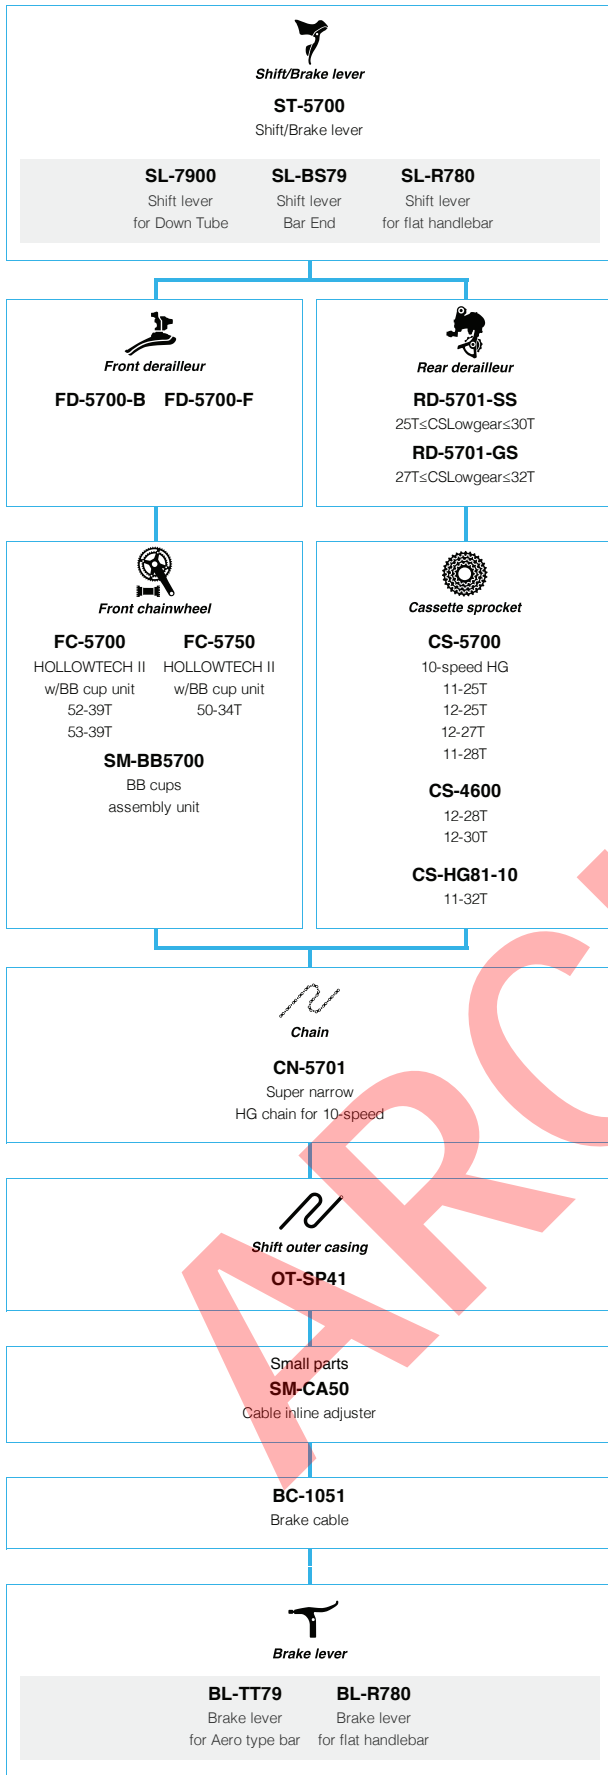

DURA-ACE 9070 series (2x11-speed)

 ... New model
 ... Option

DURA-ACE 9070 series (2x11-speed TT/TRI)

 ... New model
 ... Option

SHIMANO ULTEGRA (2x11-speed)

N ... New model
 ■ ... Option

SHIMANO ULTEGRA 6870 series (2x11-speed)

N ... New model
 □ ... Option

SHIMANO *105* (3x10-speed)

N ... New model
 ■ ... Option

SHIMANO *105* (2x10-speed)

N ... New model
 ■ ... Option

SHIMANO *Tiagra* (3x10-speed)

N ... New model
 ... Option

Road Bike

SHIMANO **SORA** (3x9-speed)

N ... New model
 ■ ... Option

SHIMANO **SORA** (2x9-speed)

N ... New model
 ■ ... Option

SHIMANO Claris (3x8-speed)

N ... New model
 ■ ... Option

SHIMANO Claris (2x8-speed)

N ... New model
 □ ... Option

Shift/Brake lever
ST-2400-R **N** **ST-2400-L** **N**
 Shift/ Brake lever

SL-2400-R **N** **SL-2400-L** **N** **ST-R240-R** **N** **ST-R240-L** **N**
 Shift/Brake lever for flat handlebar

Front derailleur
FD-2400-B **N** **FD-2400-F** **N**
 Clamp band type Brazed-on