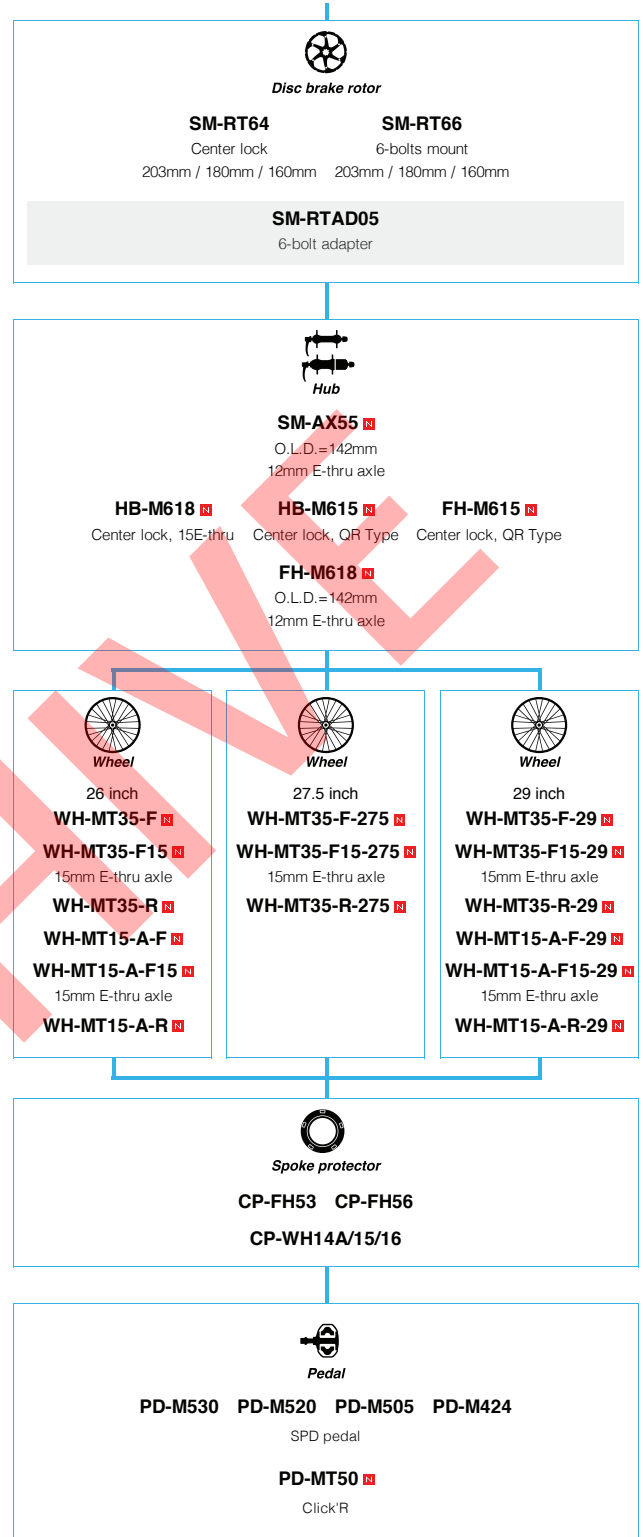

PD-M780
 SPD Pedal
 for XC

Pedal

PD-M785
 SPD Pedal
 for Trail

SLX (3x10-speed)

SLX (2x10-speed)

ZEE (10-speed)

N ... New model
 ■ ... Option

SHIMANO DEORE (3x10-speed)

N ... New model
 □ ... Option

SHIMANO DEORE (2x10-speed)

N ... New model
 ■ ... Option

SHIMANO ALIVIO (3x9-speed)

 ... New model
 ... Option

Mountain Bike

SHIMANO ACERA (3x9-speed)

 ... New model
 ... Option