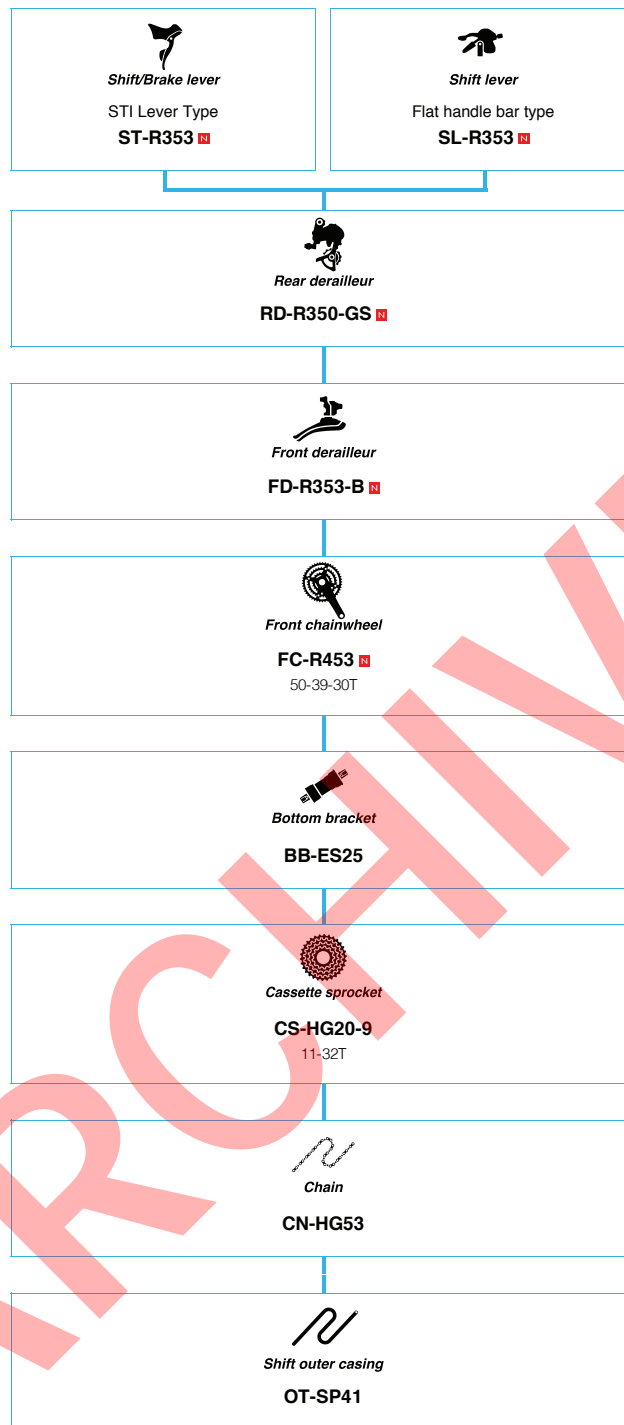

Hub
HB-2400 **N** **FH-2400** **N**
 32/36H 32/36H

Wheel
WH-R501-A

Spoke protector
CP-FH05 **CP-FH06** **CP-FH35** **CP-FH31** **CP-FH45** **CP-FH46**
CP-FHXX **CP-FHY**

Pedal
PD-R540-LA **PD-R540** **PD-A520**
 SPD-SL pedal

■ ... New model
■ ... Option

Road Non-series Components (2x10-speed)

 ... New model
 ... Option

Road Non-series Components (3x9-speed)

 ... New model
 ... Option

ARCHIVE

Tandem Components (ULTEGRA)

 ... New model
 ... Option

ARCHIVE

ARCHIVE

SHIMANO