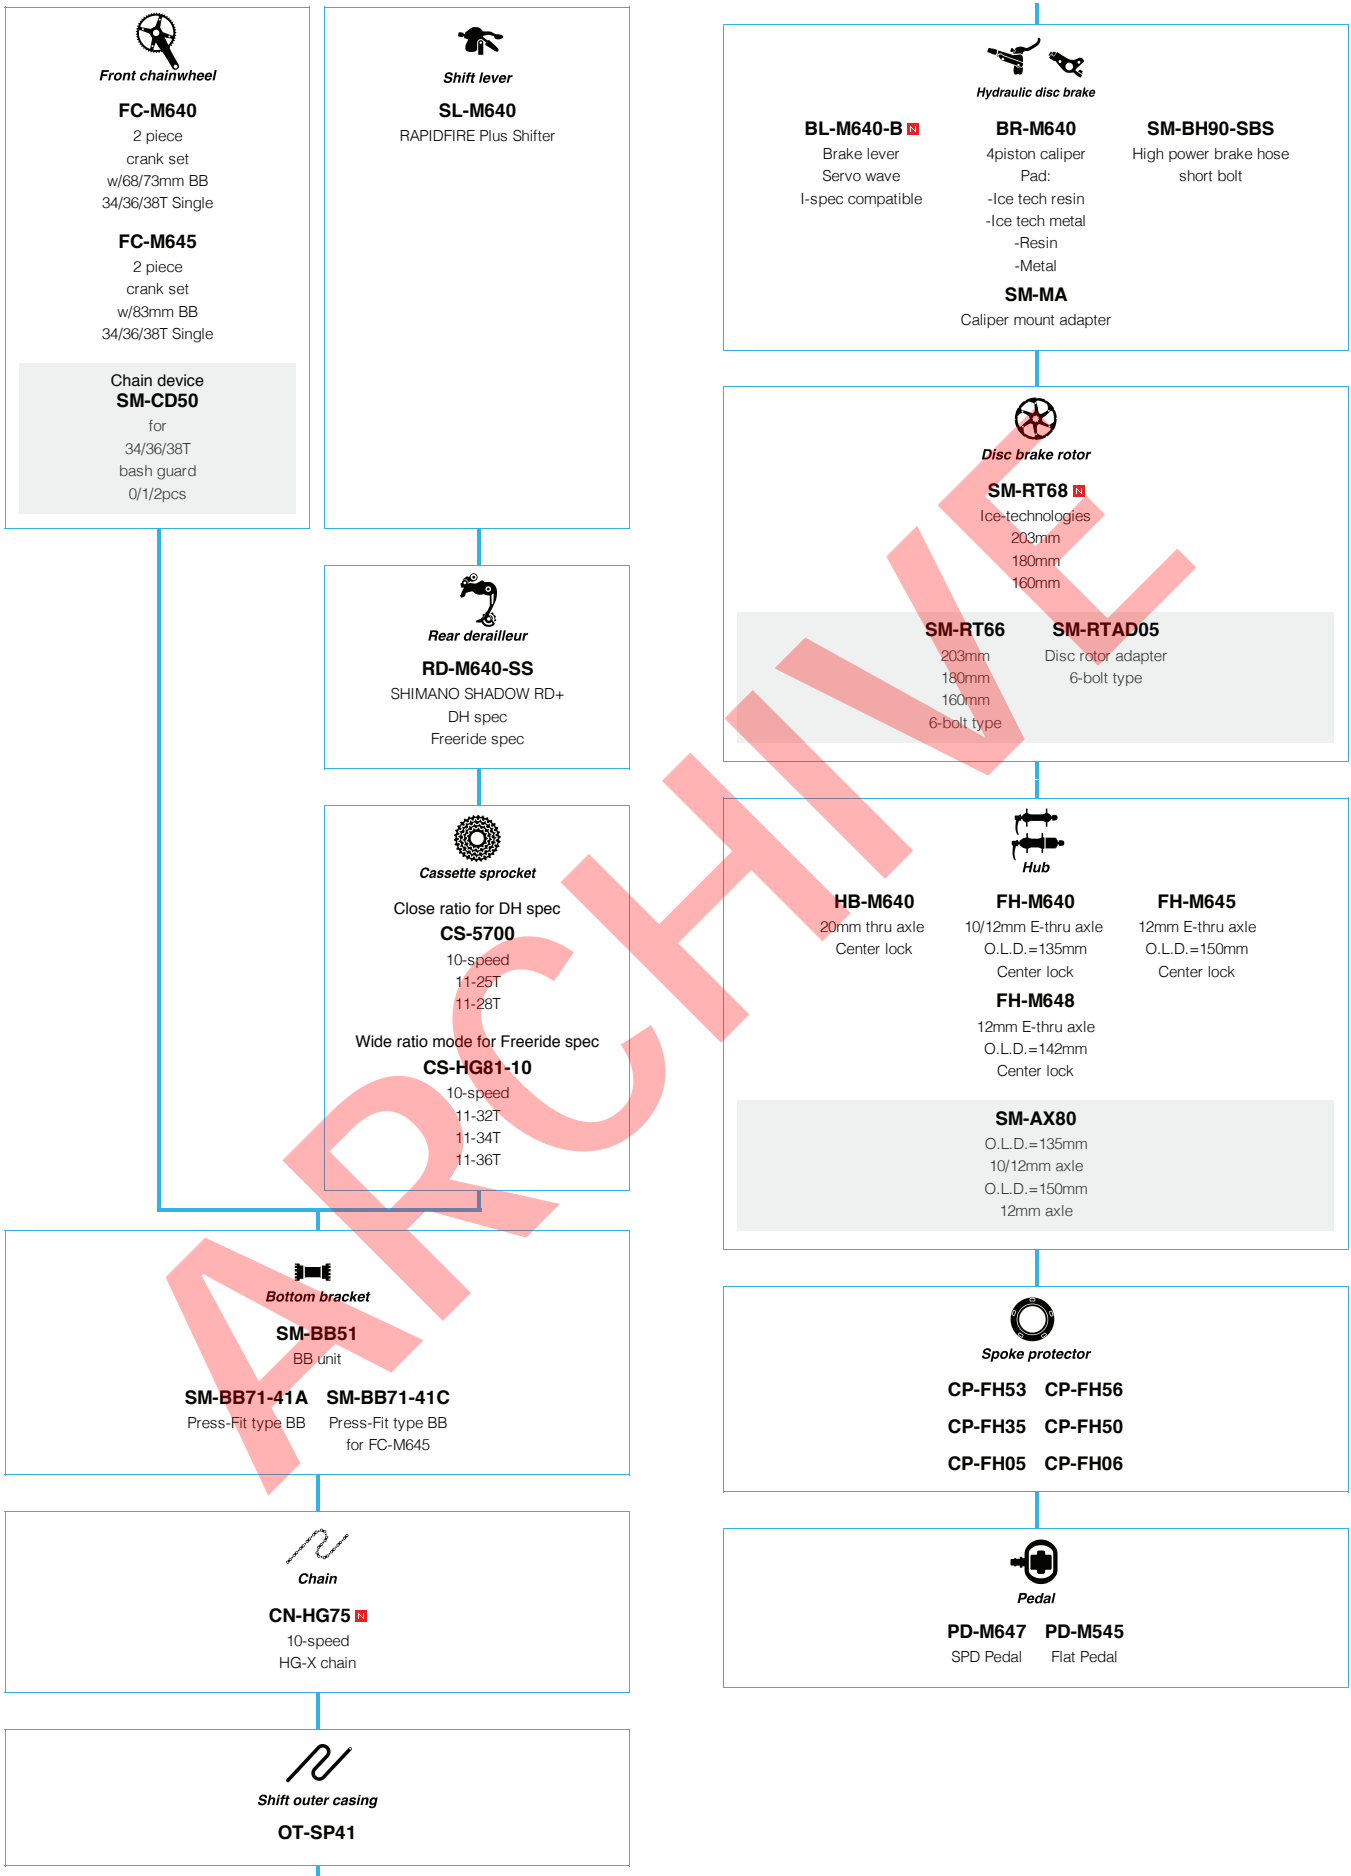

ZEE (10-speed)

N ... New model
■ ... Option