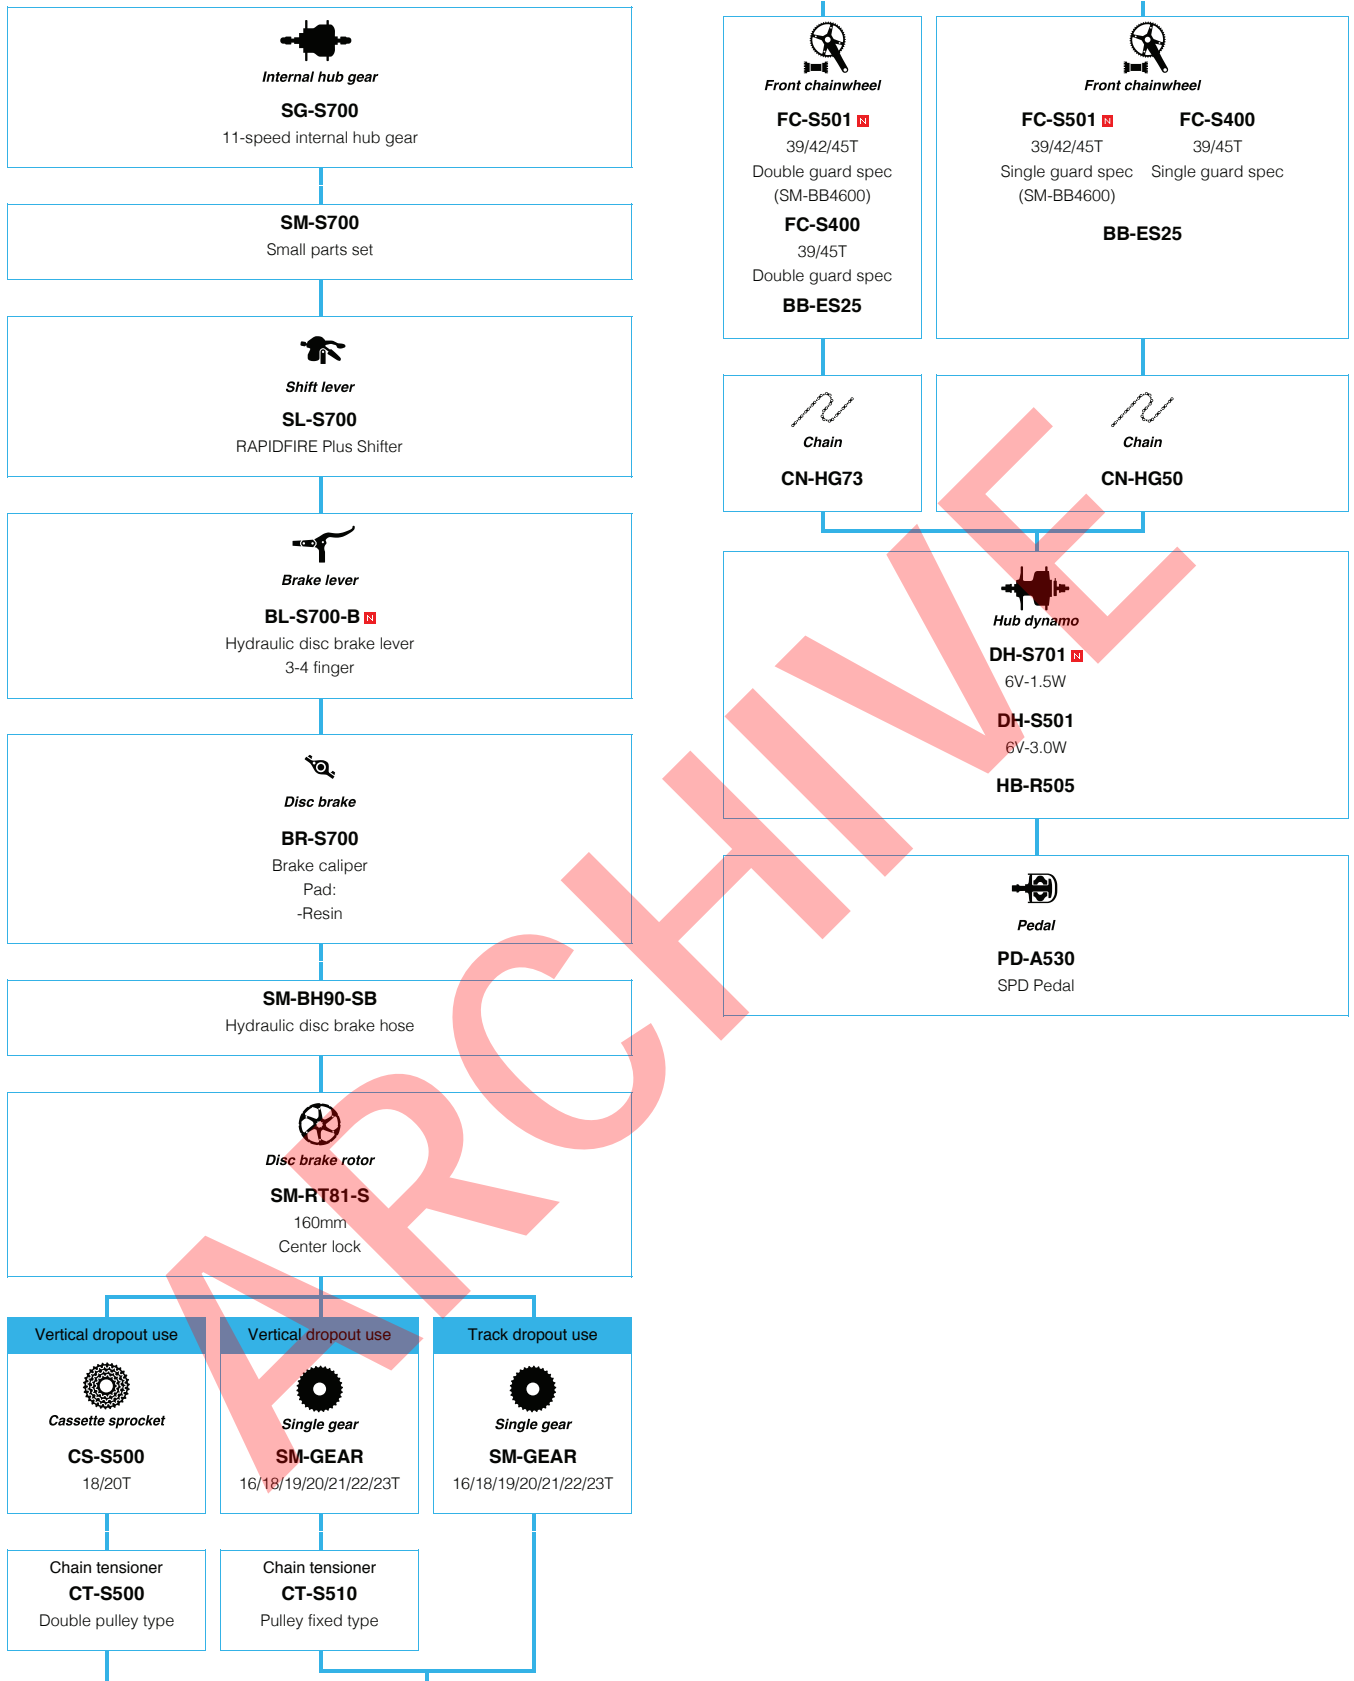

SHIMANO ALFINE (Electronic spec Drophandle)

 ... New model
 ... Option

City Touring / E-bike

SHIMANO ALFINE (11-speed)

N ... New model
 ■ ... Option

City Touring / E-bike

SHIMANO ALFINE (8-speed)

N ... New model
 ... Option