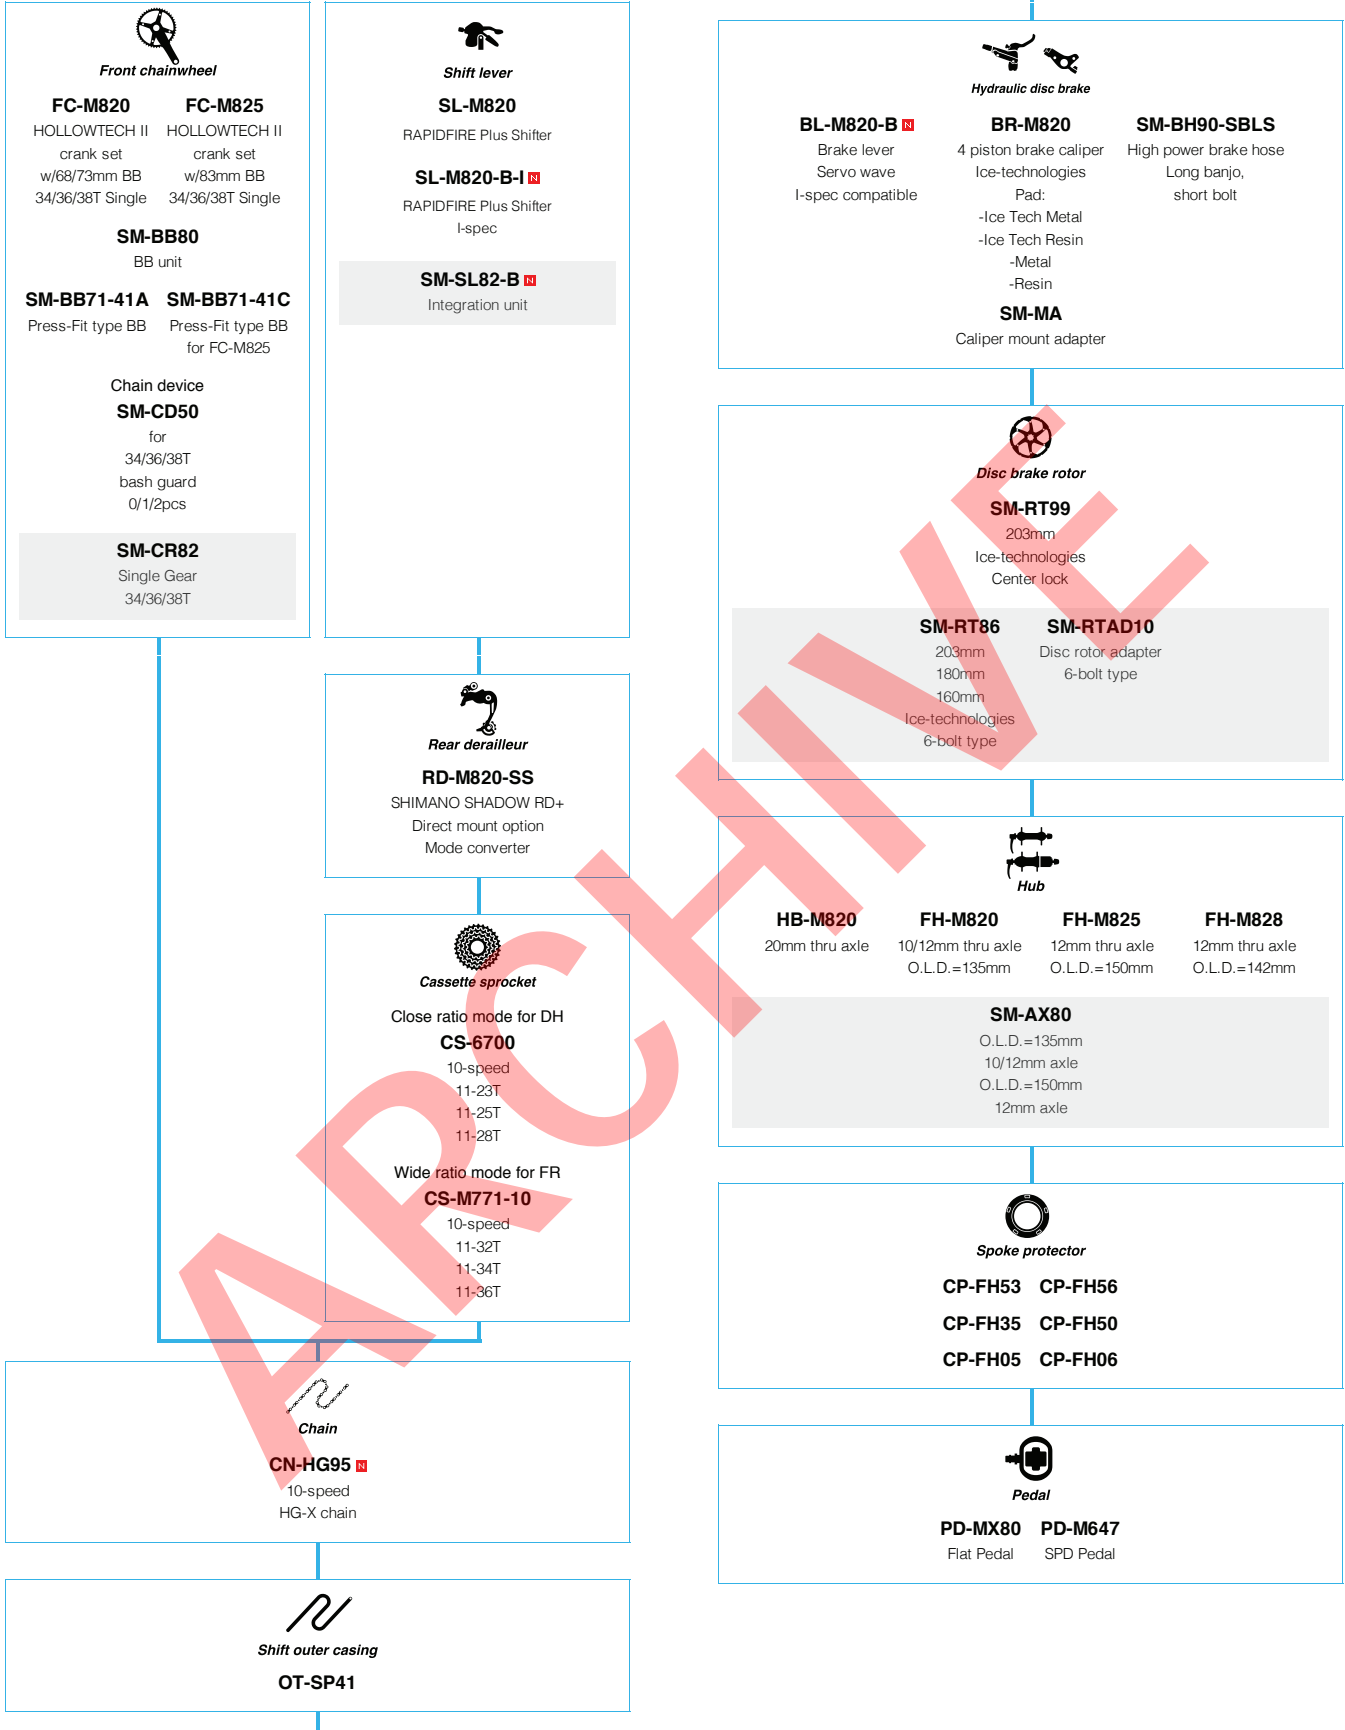

SHIMANO XTR (2x10-speed)

 ... New model
 ... Option

SHIMANO (10-speed)

Mountain Bike

Shift lever

SL-M780 **SL-M780-B-I** **N**
 RAPIDFIRE Plus Shifter RAPIDFIRE Plus Shifter
 I-spec

SM-SL78-B **N**
 Integration unit