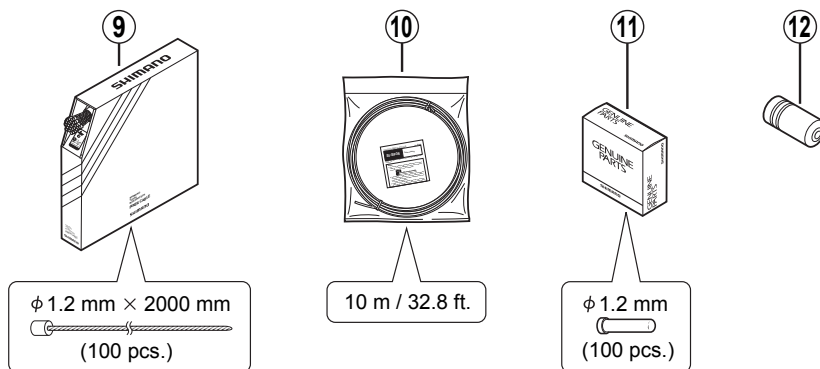

SHIMANO NEXUS Revo-Shift Lever (For 3-Speed)

SB-3S30 3-Finger

SB-3S30-J 2.5-Finger

ITEM NO.	SHIMANO CODE NO.	DESCRIPTION
* 1	Y-65U 98010	Indicator Cover & Fixing Screw (M2.5 x 7)
2	Y-65P 98040	Indicator
3	Y-65L 13000	Shifting Lever Unit Fixing Bolt (M4 x 13.5)
4	Y-65U 98020	Lever Cover & Fixing Screw
5	Y-89E 05010	Reach Adjusting Screw (M4 x 10.8)
6	Y-65U 04000	Outer Casing Holder
7	Y-8SB10000	Clamp Bolt (M6 x 14.8)
8	Y-61X 14000	Half Grip (φ 22.2 mm / Gray)
	Y-61X 14010	Half Grip (φ 22.2 mm / Black)
9	Y-600 98510	Inner Cable Box (Stainless / 100 pcs.) for Shift
10	Y-6Z2 98100	SIS-SP40 Outer Casing (Black) for Shift
	Y-6Z2 98110	SIS-SP40 Outer Casing (High-Tech Gray) for Shift
11	Y-620 98030	Inner End Caps (φ 1.2 mm / 100 pcs.)
12	Y-6ZA98010	SIS-SP40 Outer Caps (Black / φ 6 mm / 100 pcs.)
13	Y-65P 03100	Shift Actuator (Black)