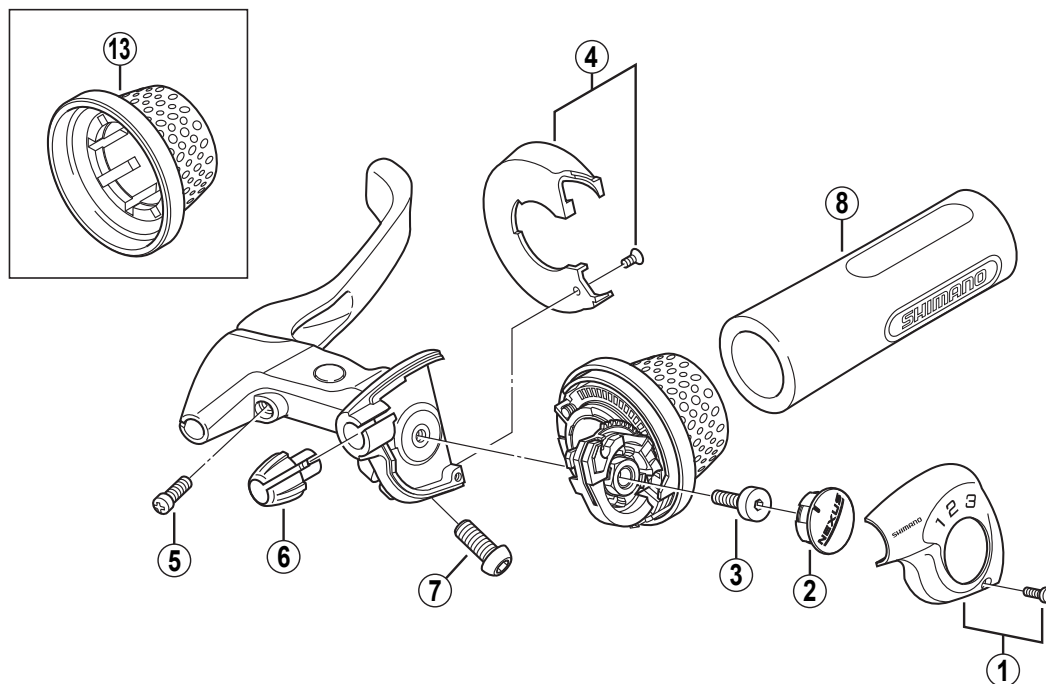

SHIMANO NEXUS Revo-Shift Lever (For 3-Speed)

SB-3S30 3-Finger

SB-3S30-J 2.5-Finger

ITEM NO.	SHIMANO CODE NO.	DESCRIPTION
* 1	Y-65U 98010	Indicator Cover & Fixing Screw (M2.5 x 7)
2	Y-65P 98040	Indicator
3	Y-65L 13000	Shifting Lever Unit Fixing Bolt (M4 x 13.5)
4	Y-65U 98020	Lever Cover & Fixing Screw
5	Y-89E 05010	Reach Adjusting Screw (M4 x 10.8)
6	Y-65U 04000	Outer Casing Holder
7	Y-8SB10000	Clamp Bolt (M6 x 14.8)
8	Y-61X 14000	Half Grip (φ 22.2 mm / Gray)
	Y-61X 14010	Half Grip (φ 22.2 mm / Black)
9	Y-600 98510	Inner Cable Box (Stainless / 100 pcs.) for Shift
10	Y-6Z2 98100	SIS-SP40 Outer Casing (Black) for Shift
	Y-6Z2 98110	SIS-SP40 Outer Casing (High-Tech Gray) for Shift
11	Y-620 98030	Inner End Caps (φ 1.2 mm / 100 pcs.)
12	Y-6ZA98010	SIS-SP40 Outer Caps (Black / φ 6 mm / 100 pcs.)
13	Y-65P 03100	Shift Actuator (Black)