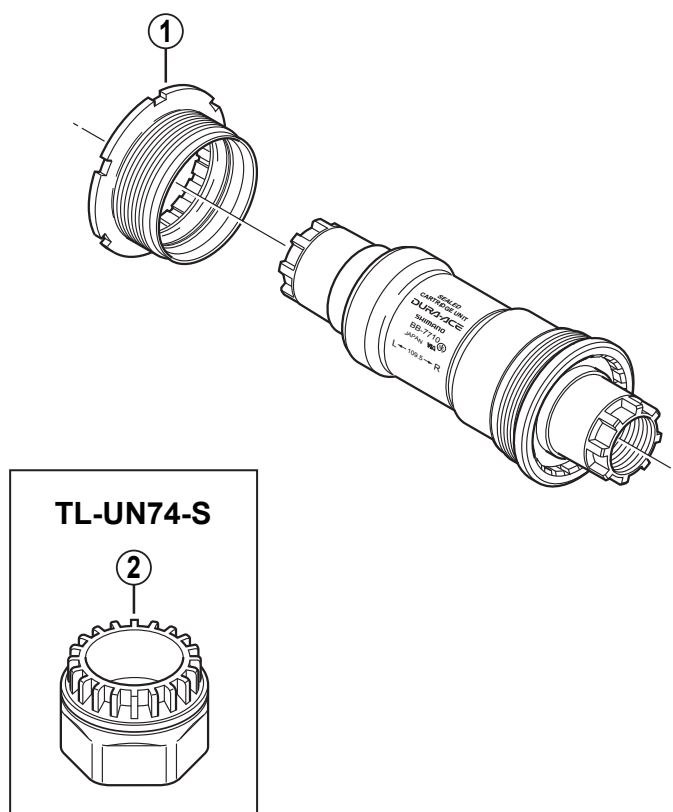

DURA-ACE TRACK Bottom Bracket Assembly
BB-7710

Q'TY	ITEM NO.	SHIMANO CODE NO.	DESCRIPTION
	1	Y-1TH98010	Left Hand Adapter (B.C.1.37" x 24T) English Thread
	2	Y-130 09073	Adapter Removal Tool (TL-UN74-S)