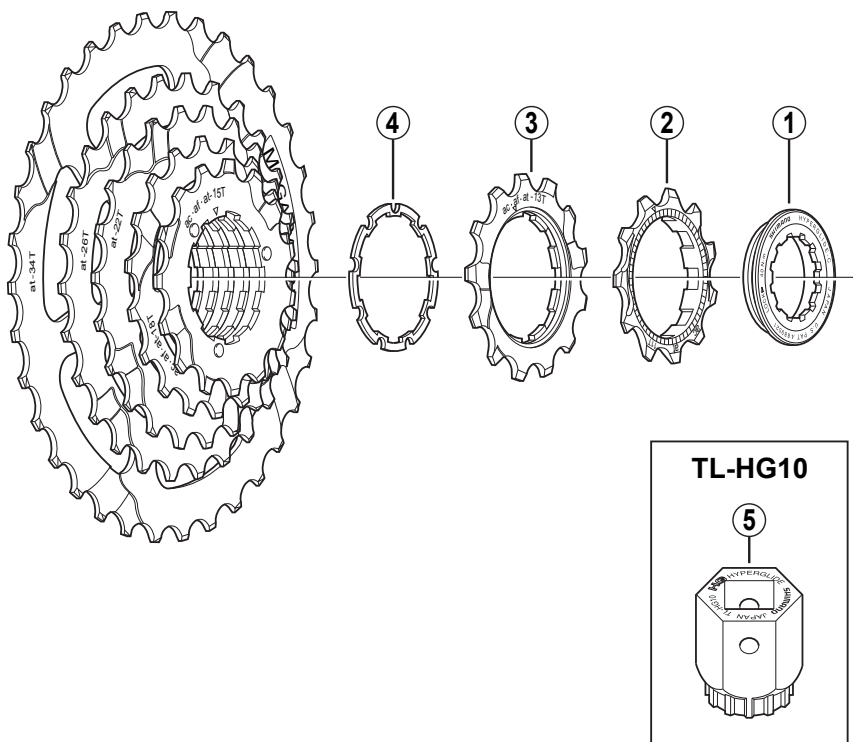

SHIMANO NEXAVE Cassette Sprocket
CS-HG50-I 7-Speed / at-Group

• at-group sprocket teeth combination: 11-13-15-18-22-26-34T

| Q'TY | ITEM NO. | SHIMANO CODE NO. | DESCRIPTION |
|------|----------|------------------|----------------------------------------------------|
| | 1 | Y-11E 01400 | Lock Ring (Black) |
| | 2 | Y-11F 11291 | Sprocket Wheel 11T (Silver / Built in spacer type) |
| | 3 | Y-11F 1329E | Sprocket Wheel 13T (Silver / Built in spacer type) |
| | 4 | Y-11E 03000 | Sprocket Spacer (t=1.0 mm / Black) |
| | 5 | Y-120 09170 | Lock Ring Removal Tool (TL-HG10) |