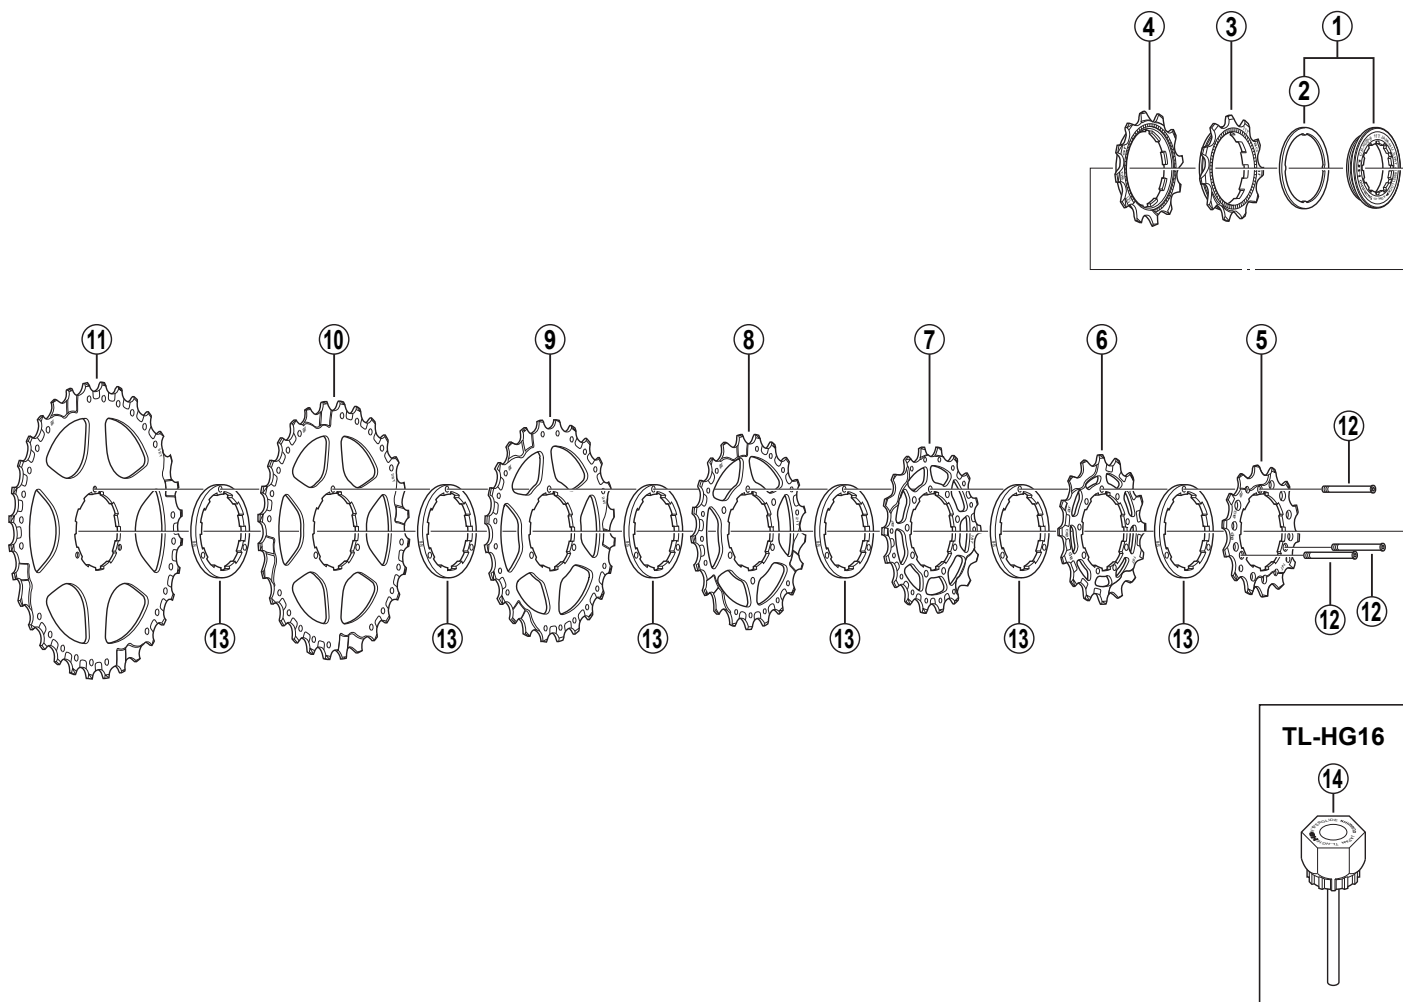

DEORE LX Cassette Sprocket (Silver Gear)

CS-HG70-9 9-Speed / ar-Group

• **ar-group sprocket teeth combination: 11-12-14-16-18-21-24-28-32T**

Q'TY	ITEM NO.	SHIMANO CODE NO.	DESCRIPTION
	* 1	Y-10N 98080	Lock Ring & Spacer
	2	Y-10K 02000	Lock Ring Spacer
	3	Y-10R 11001	Sprocket Wheel 11T (Built in spacer type)
	4	Y-10R 12001	Sprocket Wheel 12T (Built in spacer type)
	* 5	Y-10N 14441	Sprocket Wheel 14T
	* 6	Y-10N 16441	Sprocket Wheel 16T
	* 7	Y-10N 18446	Sprocket Wheel 18T
	* 8	Y-10N 21446	Sprocket Wheel 21T
	* 9	Y-10N 24446	Sprocket Wheel 24T
	* 10	Y-10N 28446	Sprocket Wheel 28T
	* 11	Y-10N 32446	Sprocket Wheel 32T
	* 12	Y-10N 01200	Sprocket Fixing Bolt C (M2.6 x 27.1 mm)
	* 13	Y-10P 02000	Sprocket Spacer (t=2.56 mm)
	14	Y-120 09190	Lock Ring Removal Tool (TL-HG16)