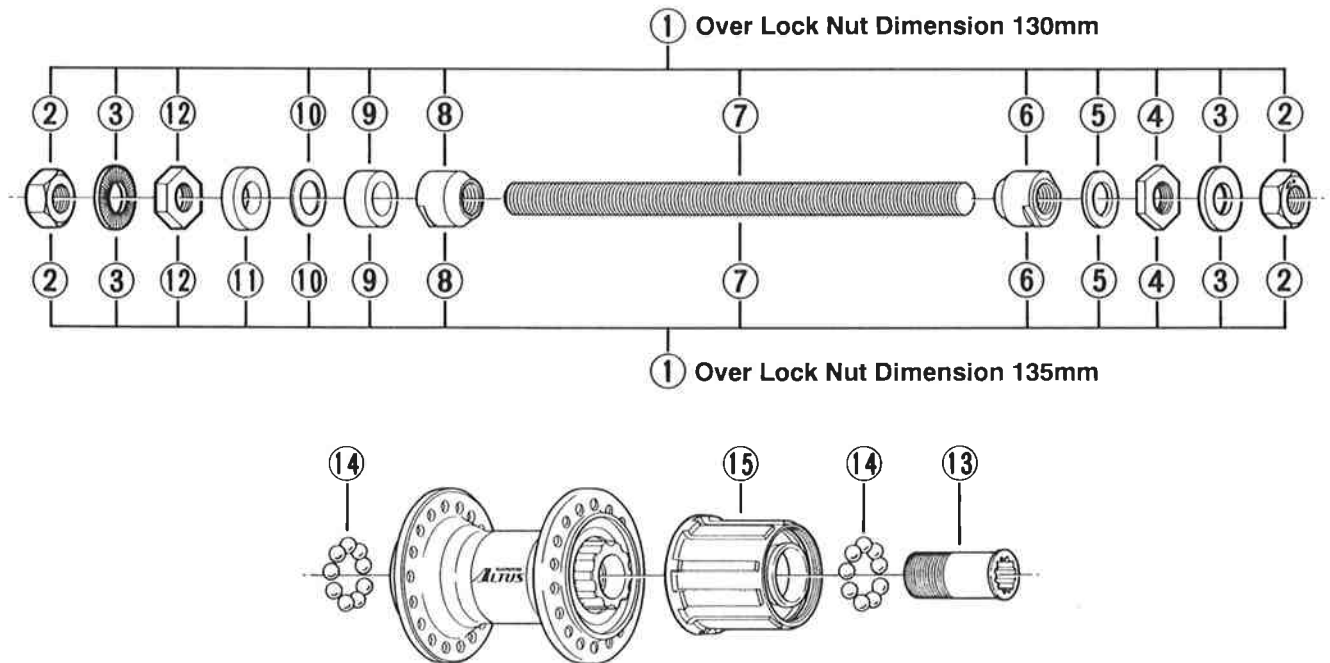

SHIMANO ALTUS Freehub FH-CT90-7NT 7-Speed / Nut Type

● Use with CS-HG30-7.

	Q'TY	ITEM NO.	PART NO.	DESCRIPTION	WEIGHT / PACK (g)	Q'TY / PACK
		1	3AD 9801	Complete Hub Axle 180 mm (7-3/32") for O.L. 130 mm (5-1/8")	878	5
			3AD 9802	Complete Hub Axle 185 mm (7-9/32") for O.L. 135 mm (5-5/16")	928	5
		2	385 0200	Fixing Nut	86	10
		3	220 0600	Rollet Washer 2 mm	34	10
		4	385 0100	Right Hand Lock Nut 3.5 mm	50	10
		5	301 0710	Right Hand Washer 1.5 mm	18	10
		6	30G 0300	Right Hand Cone (M10 × 15 mm)	146	10
		7	30J 0640	Hub Axle 180 mm (7-3/32") for O.L. 130 mm (5-1/8")	944	10
			30J 0650	Hub Axle 185 mm (7-9/32") for O.L. 135 mm (5-5/16")	972	10
		8	220 0820-2	Left Hand Cone (M10 × 15 mm)	150	10
		9	220 0411	Left Hand Axle Spacer 8 mm	90	10
		10	220 0430	Left Hand Washer 0.5 mm	8	10
		11	3AC 0800	Left Hand Axle Spacer 5 mm for O.L. 135 mm (5-5/16")	82	10
		12	385 0101	Left Hand Lock Nut 4.5 mm	64	10
		13	359 0400	Body Fixing Bolt	138	10
		14	000 9131	Steel Ball (1/4") 18 pcs.	20	1
		15	30M 9801	Complete Freewheel Body w/Right Hand Dust Cap	124	1

O.L.: Over Lock Nut Dimension

01 Printed in Japan 9403-1418A