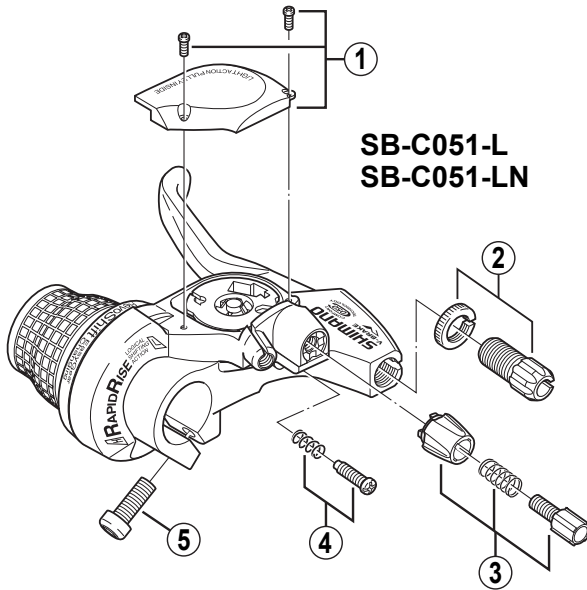

SHIMANO C-SERIES Revo-Shift Lever

**SB-C050** 4-Finger

**SB-C051** 2.5-Finger

For Left Hand

SB-C051-L  
SB-C051-LN

For Right Hand

SB-C051-8R  
SB-C051-7R  
SB-C051-6R

SB-C050-L  
SB-C050-LN

SB-C050-8R  
SB-C050-7R  
SB-C050-6R

Q'TY	ITEM NO.	SHIMANO CODE NO.	DESCRIPTION
	* 1	Y-6EA98010	R.H. Pulley Cover & Cover Fixing Screws
		Y-6EA98020	L.H. Pulley Cover & Cover Fixing Screws
		Y-6EB98010	R.H. Pulley Cover (Silver) & Cover Fixing Screws
		Y-6EC98010	L.H. Pulley Cover (Silver) & Cover Fixing Screws
	2	Y-8X0 98010	Brake Cable Adjusting Bolt (M10 x 16) & Nut
	3	Y-6E3 98040	Cable Adjusting Bolt Unit
	4	Y-8ST 98010	Reach Adjusting Screw (M4 x 14.5) & Spring
	5	Y-6A7 80000	Clamp Bolt (M6 x 16)
	6	Y-8TS 98010	R.H. Adjustment Block & Screw for SB-C050-8R/C050-7R/C050-6R
		Y-8TS 98020	L.H. Adjustment Block & Screw for SB-C050-L/C050-LN