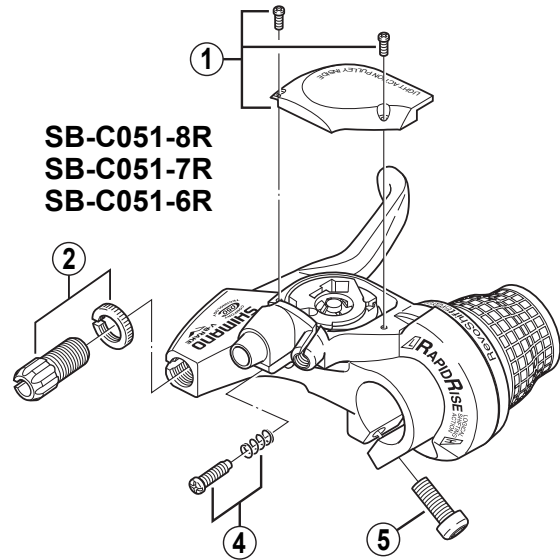

SHIMANO C-SERIES Revo-Shift Lever

**SB-C050** 4-Finger

**SB-C051** 2.5-Finger

For Left Hand

SB-C051-L  
SB-C051-LN

For Right Hand

SB-C051-8R  
SB-C051-7R  
SB-C051-6R

SB-C050-L  
SB-C050-LN

SB-C050-8R  
SB-C050-7R  
SB-C050-6R

Q'TY	ITEM NO.	SHIMANO CODE NO.	DESCRIPTION
	* 1	Y-6EA98010	R.H. Pulley Cover & Cover Fixing Screws
		Y-6EA98020	L.H. Pulley Cover & Cover Fixing Screws
		Y-6EB98010	R.H. Pulley Cover (Silver) & Cover Fixing Screws
		Y-6EC98010	L.H. Pulley Cover (Silver) & Cover Fixing Screws
	2	Y-8X0 98010	Brake Cable Adjusting Bolt (M10 x 16) & Nut
	3	Y-6E3 98040	Cable Adjusting Bolt Unit
	4	Y-8ST 98010	Reach Adjusting Screw (M4 x 14.5) & Spring
	5	Y-6A7 80000	Clamp Bolt (M6 x 16)
	6	Y-8TS 98010	R.H. Adjustment Block & Screw for SB-C050-8R/C050-7R/C050-6R
		Y-8TS 98020	L.H. Adjustment Block & Screw for SB-C050-L/C050-LN