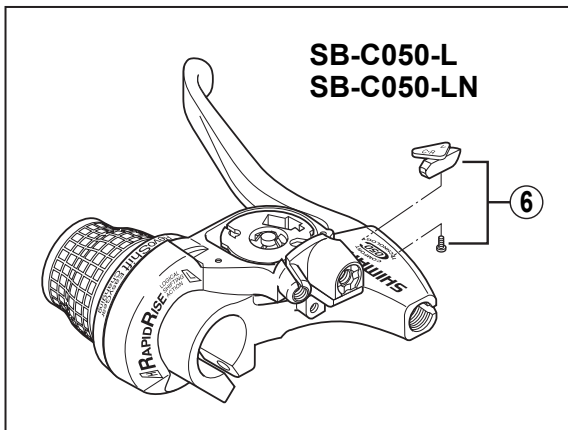

SHIMANO C-SERIES Revo-Shift Lever

**SB-C050** 4-Finger

**SB-C051** 2.5-Finger

For Left Hand

SB-C051-L  
SB-C051-LN

For Right Hand

SB-C051-8R  
SB-C051-7R  
SB-C051-6R

SB-C050-L  
SB-C050-LN

SB-C050-8R  
SB-C050-7R  
SB-C050-6R

Q'TY	ITEM NO.	SHIMANO CODE NO.	DESCRIPTION
	* 1	Y-6EA98010	R.H. Pulley Cover & Cover Fixing Screws
		Y-6EA98020	L.H. Pulley Cover & Cover Fixing Screws
		Y-6EB98010	R.H. Pulley Cover (Silver) & Cover Fixing Screws
		Y-6EC98010	L.H. Pulley Cover (Silver) & Cover Fixing Screws
	2	Y-8X0 98010	Brake Cable Adjusting Bolt (M10 x 16) & Nut
	3	Y-6E3 98040	Cable Adjusting Bolt Unit
	4	Y-8ST 98010	Reach Adjusting Screw (M4 x 14.5) & Spring
	5	Y-6A7 80000	Clamp Bolt (M6 x 16)
	6	Y-8TS 98010	R.H. Adjustment Block & Screw for SB-C050-8R/C050-7R/C050-6R
		Y-8TS 98020	L.H. Adjustment Block & Screw for SB-C050-L/C050-LN