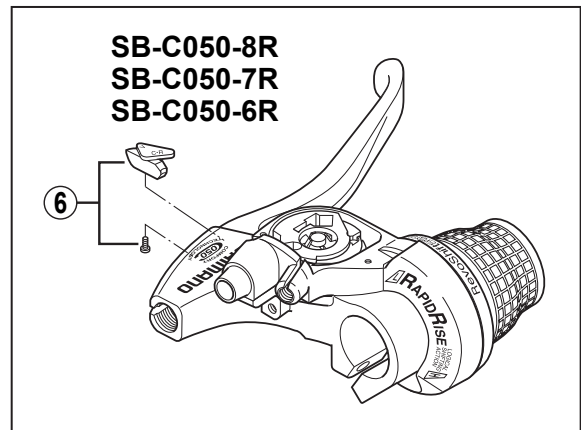

SHIMANO C-SERIES Revo-Shift Lever

**SB-C050** 4-Finger

**SB-C051** 2.5-Finger

For Left Hand

SB-C051-L  
SB-C051-LN

For Right Hand

SB-C051-8R  
SB-C051-7R  
SB-C051-6R

SB-C050-L  
SB-C050-LN

SB-C050-8R  
SB-C050-7R  
SB-C050-6R

Q'TY	ITEM NO.	SHIMANO CODE NO.	DESCRIPTION
	* 1	Y-6EA98010	R.H. Pulley Cover & Cover Fixing Screws
		Y-6EA98020	L.H. Pulley Cover & Cover Fixing Screws
		Y-6EB98010	R.H. Pulley Cover (Silver) & Cover Fixing Screws
		Y-6EC98010	L.H. Pulley Cover (Silver) & Cover Fixing Screws
	2	Y-8X0 98010	Brake Cable Adjusting Bolt (M10 x 16) & Nut
	3	Y-6E3 98040	Cable Adjusting Bolt Unit
	4	Y-8ST 98010	Reach Adjusting Screw (M4 x 14.5) & Spring
	5	Y-6A7 80000	Clamp Bolt (M6 x 16)
	6	Y-8TS 98010	R.H. Adjustment Block & Screw for SB-C050-8R/C050-7R/C050-6R
		Y-8TS 98020	L.H. Adjustment Block & Screw for SB-C050-L/C050-LN