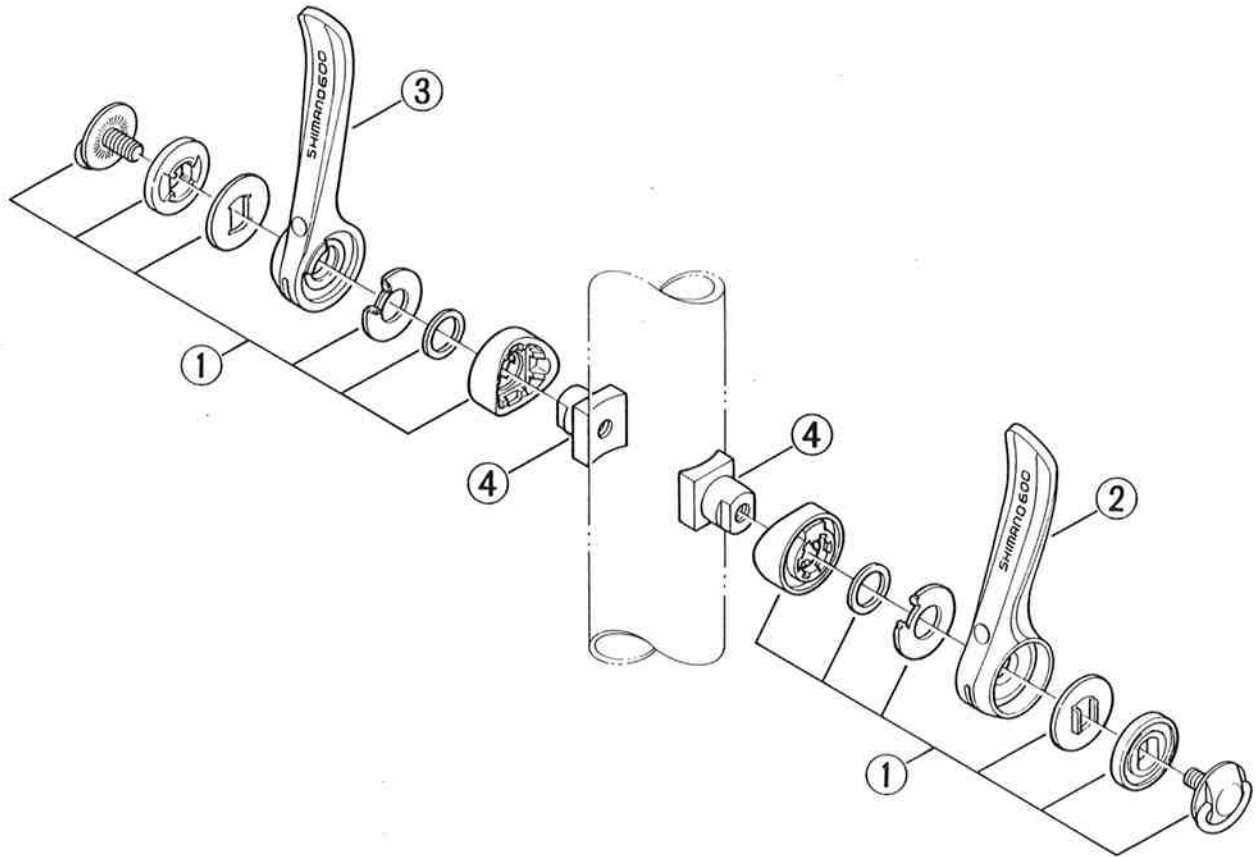

SL-6207-FC Shifting Lever
 SHIMANO 600EX / Italian Type (M5)

ITEM NO.	PART NO.	DESCRIPTION	Q'TY
* 1	640 9800-1	Shifter Parts	
2	640 9802	Rear Lever	
3	640 9803	Front Lever	
* 4	680 0900	Brazed-on Boss	