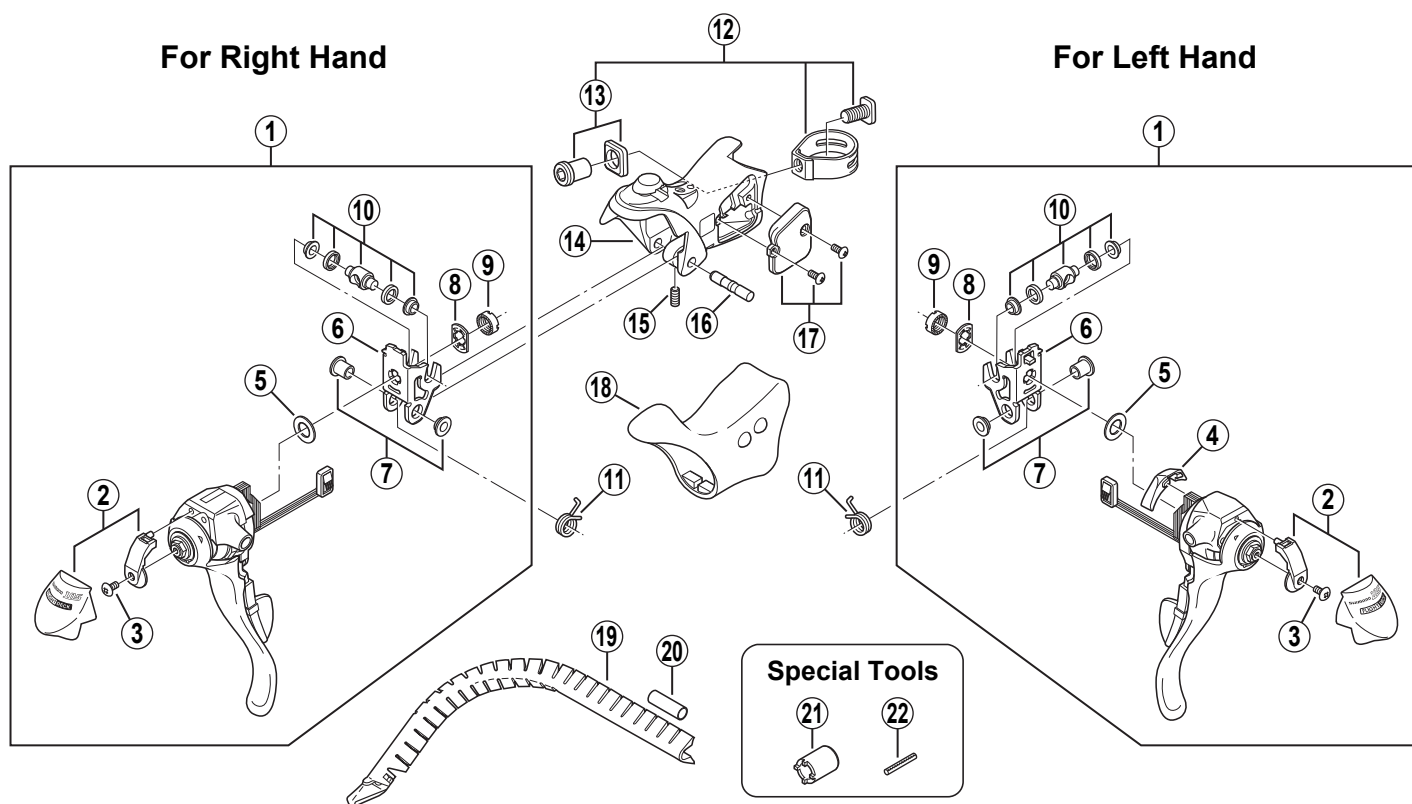

SHIMANO 105 Dual Control Lever  
**ST-5500-CB** FLIGHT DECK Compatible

Q'TY	ITEM NO.	SHIMANO CODE NO.	DESCRIPTION
	1	Y-6B9 98070	R.H. Main Lever Assembly
		Y-6B9 98080	L.H. Main Lever Assembly
	2	Y-6B9 98120	R.H. Name Plate & Front Cover
		Y-6B9 98130	L.H. Name Plate & Front Cover
	3	Y-6BS42000	Front Cover Fixing Screw (M3 x 6)
	4	Y-6BS71100	L.H. Rear Cover
	5	Y-6BS74000	Adapter Spacer
	6	Y-6CT03000	R.H. Adapter
		Y-6CT03010	L.H. Adapter
	7	Y-85Z 98010	Lever Axle Bush Unit
	8	Y-6BD39000	Non-Turn Washer
	9	Y-66E 33000	Lock Nut
	10	Y-6BD98110	Cable Hook Unit
	11	Y-6BD75000	R.H. Return Spring
		Y-6BD74000	L.H. Return Spring
	12	Y-6BD98120	Clamp Band Unit (φ23.8 mm - φ24.2 mm)
	13	Y-6BD98130	Clamp Nut & Washer
	14	Y-6B4 98030	R.H. Bracket
		Y-6B4 98040	L.H. Bracket
	15	Y-6BD76000	Lever Axle Fixing Screw
	16	Y-6BS84000	Lever Axle
	17	Y-6B9 98050	R.H. Water-Proof Cap & Fixing Screws (M3 x 6.35)
		Y-6B9 98060	L.H. Water-Proof Cap & Fixing Screws (M3 x 6.35)
	18	Y-6BZ98090	Bracket Covers (Pair)
	19	Y-86B 90010	Outer Cable Guide
	20	Y-877 11000	Outer Cable Joint
	21	Y-130 03000	Lock Nut Removal Tool (TL-ST01)
	22	Y-130 03100	Return Spring Installation Tool (TL-ST02)