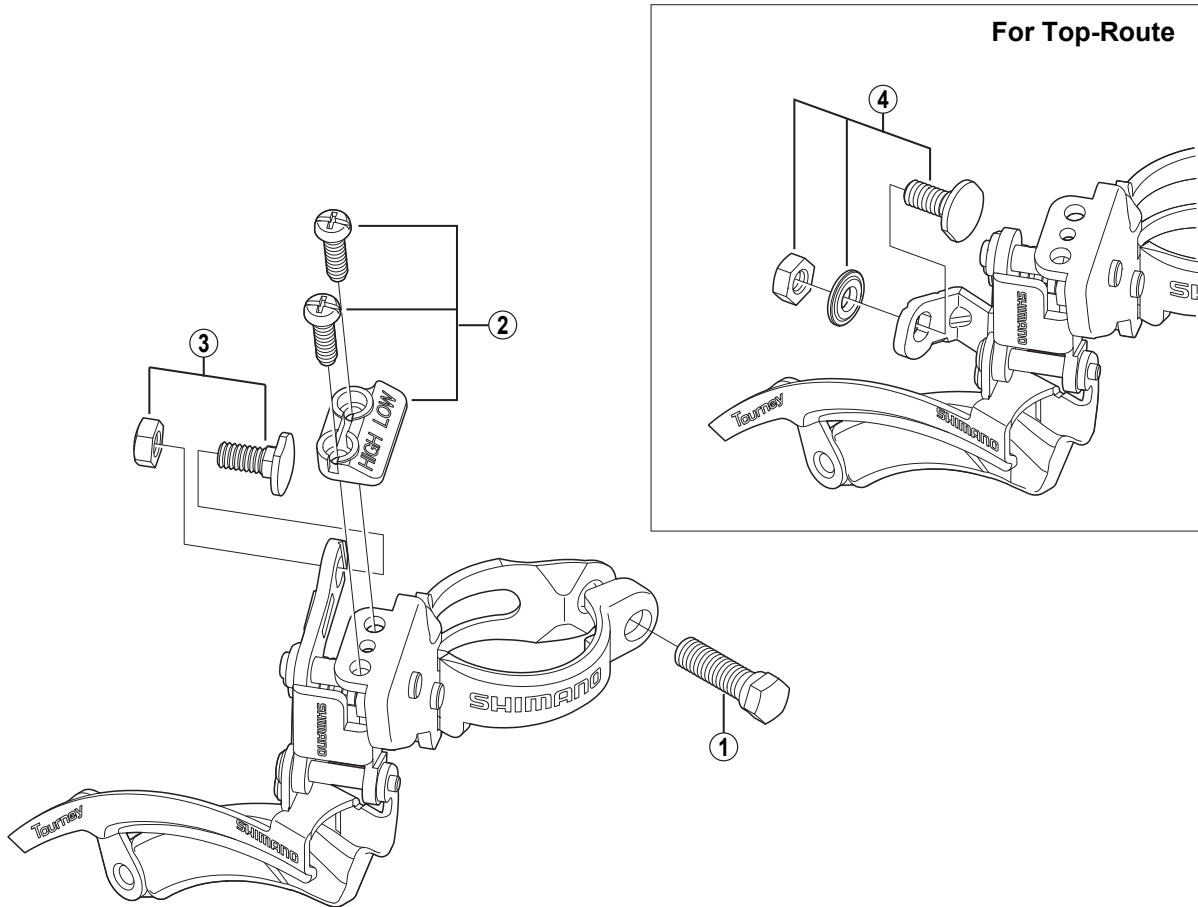

SHIMANO TOURNEY Front Derailleur

FD-TZ20 FD-TZ21

| ITEM NO. | SHIMANO CODE NO. | DESCRIPTION | INTERCHANGEABILITY | | |
|----------|------------------|---|--------------------|---------|---------|
| | | | FD-TZ30 | FD-TZ31 | FD-TY20 |
| 1 | Y-5F4 07000 | Clamp Bolt | | | |
| 2 | Y-5FF 98010 | Stroke Adjusting Screws (M4 x 14) & Plate | | | |
| 3 | Y-576 98020 | Cable Fixing Bolt & Nut | | | A |
| 4 | Y-5G298010 | Cable Fixing Unit | A | A | |

A: Same parts.

B: Parts are usable, but differ in materials, appearance, finish, size, etc.

Absence of mark indicates non-interchangeability.

0801-2782

Specifications are subject to change without notice.