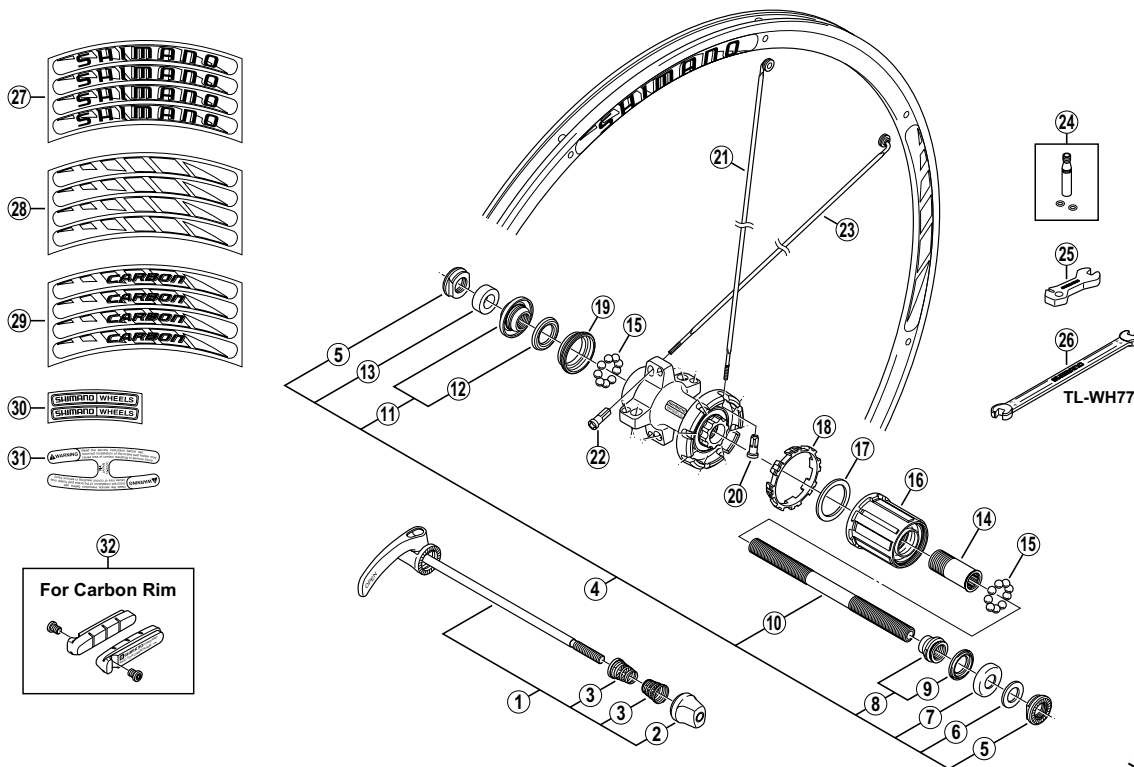

Rear Wheel (9-Speed)

WH-7701-R-cl
WH-7701-R-tu

WH-7701-R-carbon

• Over Lock Nut Dimension: 130 mm (5-1/8")

ITEM NO.	SHIMANO CODE NO.	DESCRIPTION	INTERCHANGEABILITY	
1	Y-4AM98020	Complete Quick Release 163 mm (6-13/32")	B	B
	Y-4AG98040	Complete Quick Release 163 mm (6-13/32") for Carbon Rim	B	A
2	Y-23W91100	Quick Release Nut	B	B
	Y-4AG98050	Quick Release Nut for Carbon Rim	B	A
3	Y-233 21000	Volute Spring	A	A
4	Y-3A0 98020	Complete Hub Axle 141 mm (5-9/16")	A	A
5	Y-3A0 22000	Serrated Lock Nut 4.6 mm	A	A
6	Y-3A0 14000	Right Hand Washer 1.2 mm	A	A
7	Y-3A0 05000	Right Hand Dust Cap	A	A
8	Y-3A0 98030	Right Hand Cone (M10 x 13.2 mm) & Seal Ring	A	A
9	Y-214 06000	Right Hand Seal Ring	A	A
10	Y-360 19109	Hub Axle 141 mm (5-9/16")	A	A
11	Y-3A0 98040	Left Hand Cone (M10 x 13.7 mm) w/Dust Cap & Seal Ring	A	A
12	Y-377 10000	Left Hand Seal Ring	A	A
13	Y-3A0 13000	Left Hand Axle Spacer 5.8 mm	A	A
14	Y-359 04000	Body Fixing Bolt	A	A
15	Y-000 91370	Stainless Ball (1/4") 18 pcs.	A	A
16	Y-3A0 98010	Complete Freewheel Body w/Right Hand Dust Cap	A	A
17	Y-375 04000	Freewheel Body Washer	A	A
18	Y-4AM05000	Hub Body Cap		
19	Y-3A0 09000	Left Hand Inner Dust Cap		
20	Y-4AD 02000	Right Hand Nipple (14.3 mm)		
	Y-4AM98030	Right Hand Spoke (278 mm) w/Washer		
21	Y-4AN98010	Right Hand Spoke (278 mm) w/Washer C for Carbon Rim		
	Y-4A0 03000	Left Hand Nipple (15 mm)		A
22	Y-4A0 98050	Left Hand Spoke (294 mm) w/Washer		
	Y-4AN98020	Left Hand Spoke (294 mm) w/Washer C for Carbon Rim		
23	Y-4A0 98040	Valve Extension & O-Rings		A
24	Y-4A0 08000	Nipple Wrench		A
25	Y-4A0 14000	TL-WH77 Nipple Wrench		A
26	Y-4AM98040	Rim Sticker A (Silver) / 1 sheet (4 pcs.)		
	Y-4AN98030	Rim Sticker A (Red) for Carbon Rim / 1 sheet (4 pcs.)		
27	Y-4AM98050	Rim Sticker B (Silver) / 1 sheet (4 pcs.)		
	Y-4AN98040	Rim Sticker B (Red) for Carbon Rim / 1 sheet (4 pcs.)		
28	Y-4AM98060	Rim Sticker C / 1 sheet (2 pcs.)		
	Y-4A0 17000	Warning Sticker for WH-7701-R-cl		A
29	Y-4A0 17100	Warning Sticker for WH-7701-R-tu		A
	Y-4A0 17400	Warning Sticker for Carbon Rim		A
30	Y-8FA 98140	R55C Brake Shoes & Fixing Bolts (Pair) for Carbon Rim		A