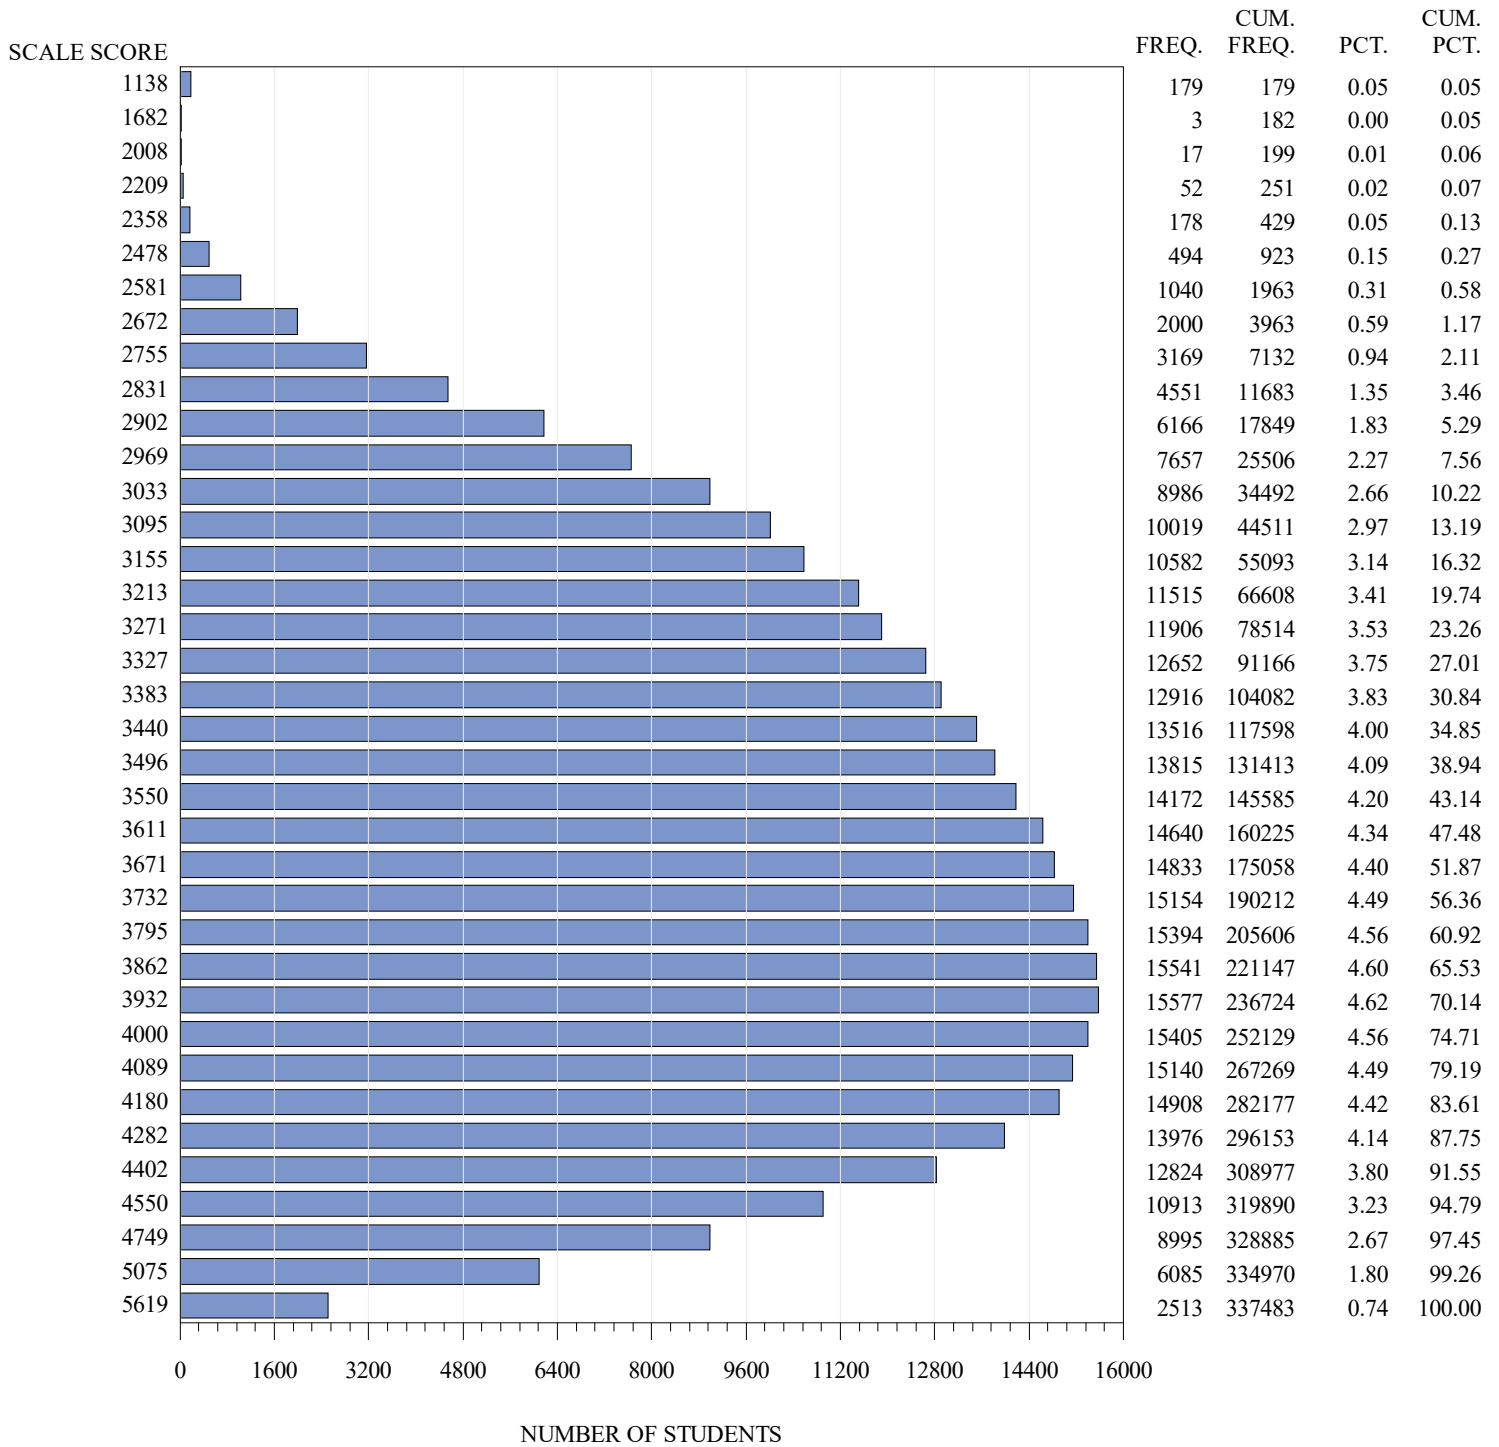

**FREQUENCY DISTRIBUTION – SCALE SCORES
STAAR ENGLISH SPRING 2021
GRADE 5 SCIENCE
ALL STUDENTS**

Notes:

Students who took the Braille or the ASL or the paper STAAR with Embedded Supports version of the test are not included in the frequency distribution tables.