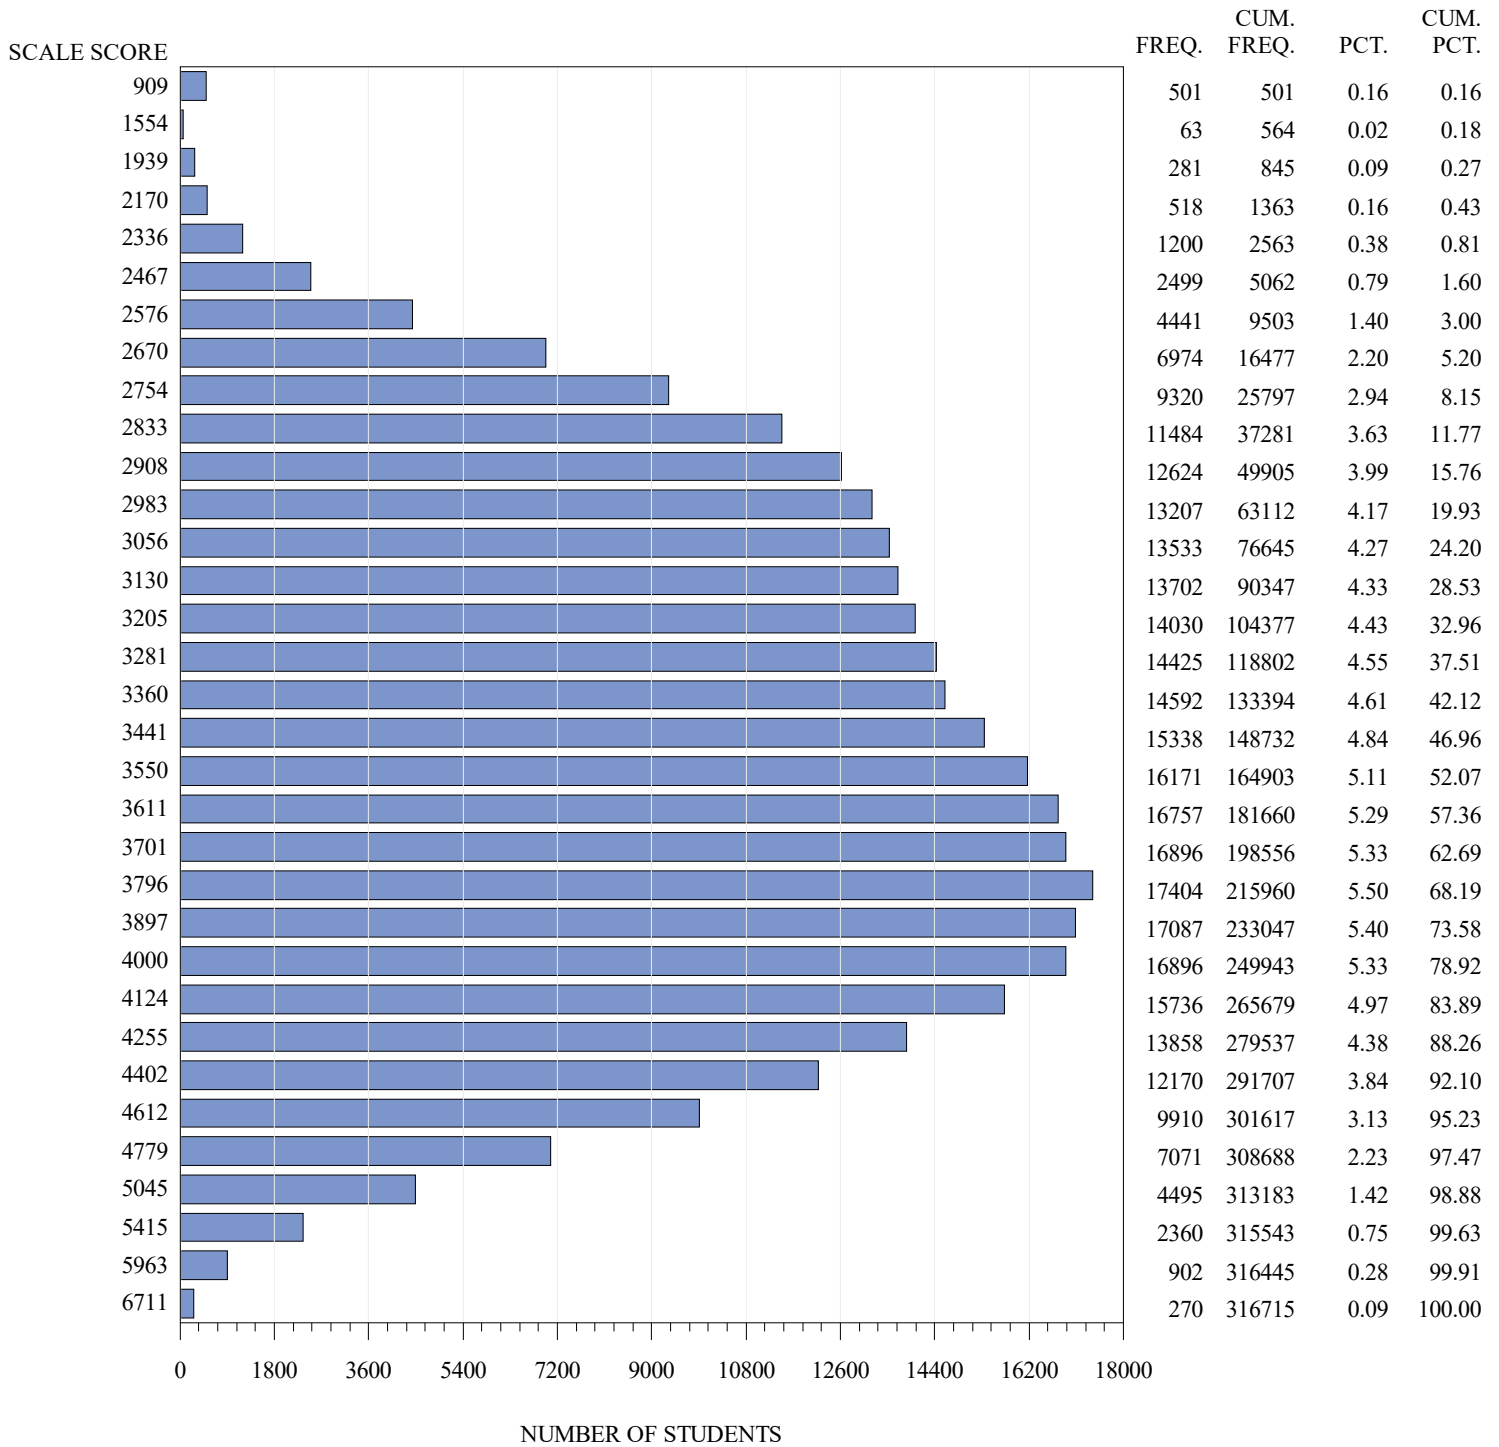

**FREQUENCY DISTRIBUTION – SCALE SCORES
STAAR ENGLISH SPRING 2021
GRADE 4 WRITING
ALL STUDENTS**

Notes:

Students who took the Braille or the ASL or the paper STAAR with Embedded Supports version of the test are not included in the frequency distribution tables.