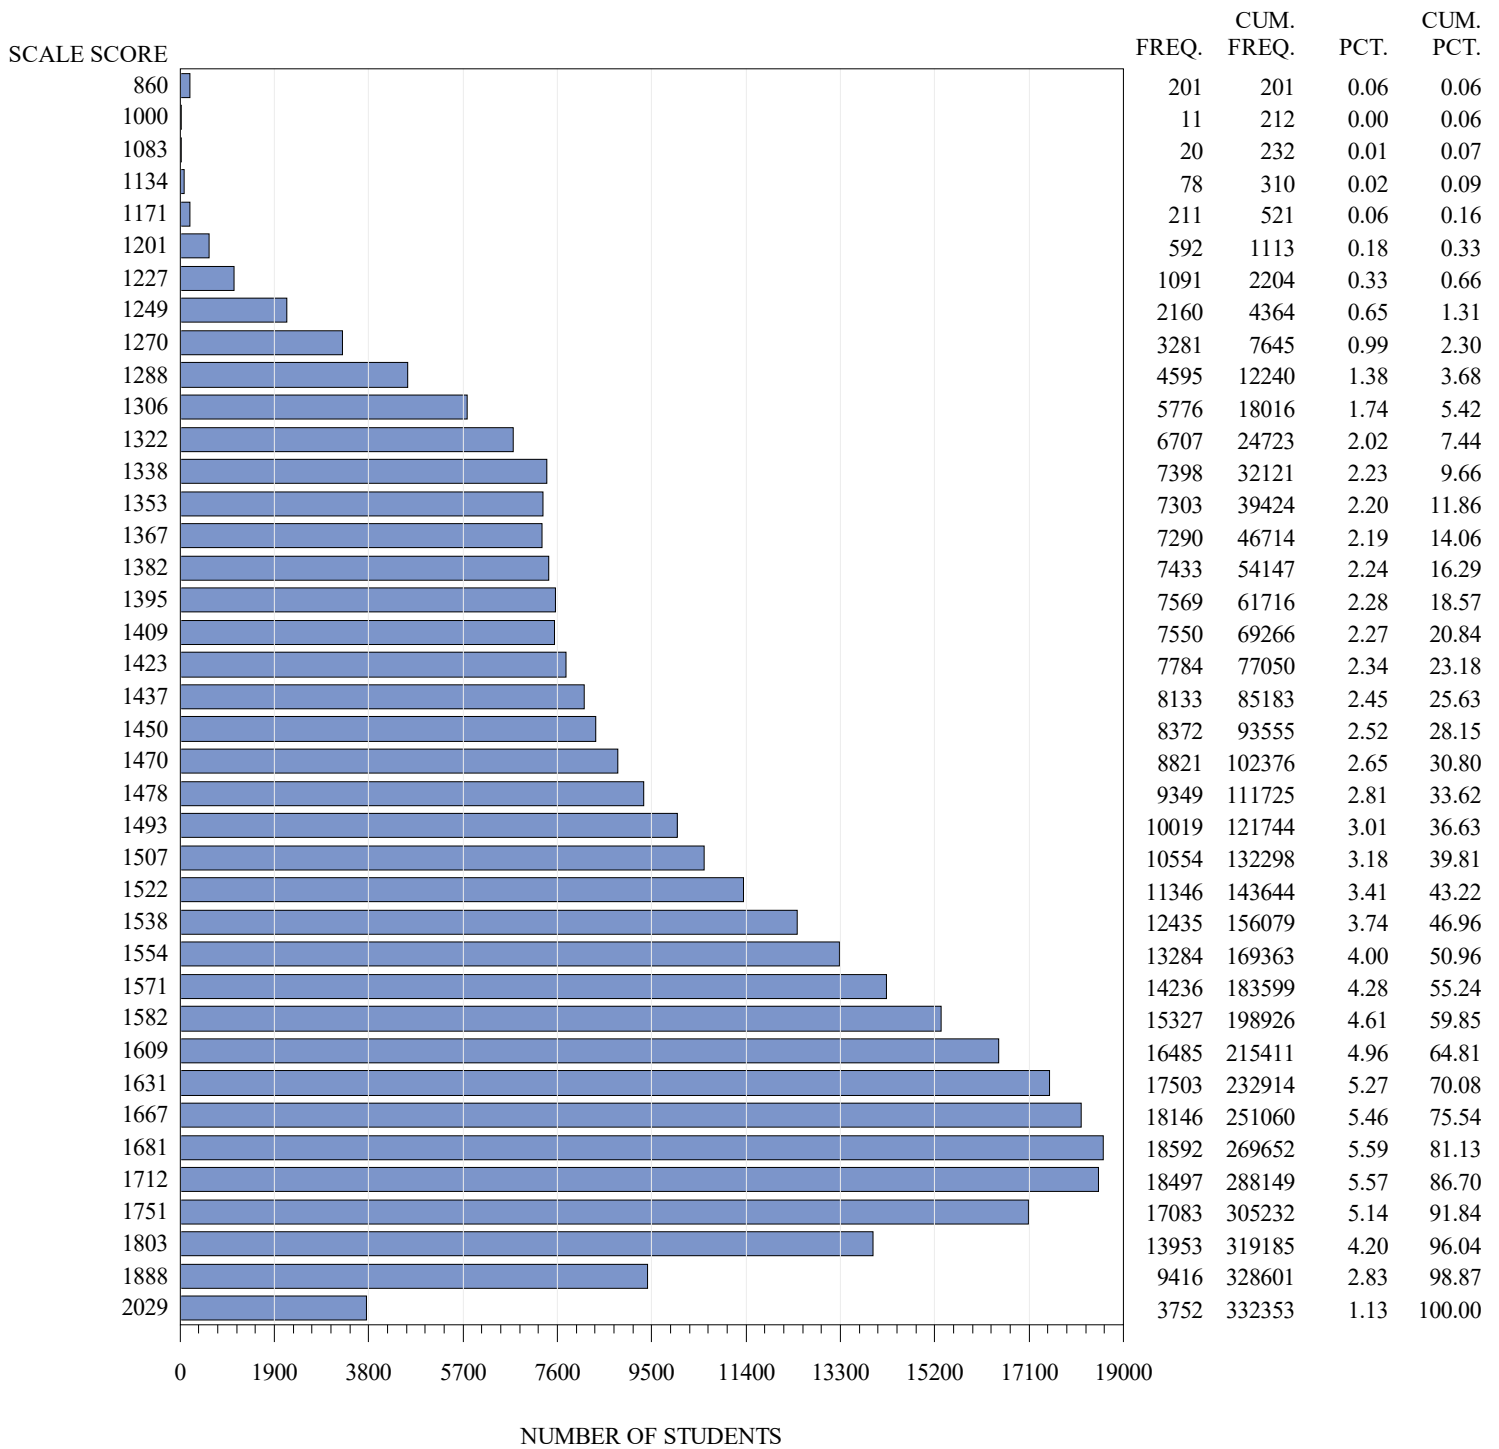

**FREQUENCY DISTRIBUTION – SCALE SCORES
STAAR ENGLISH SPRING 2021
GRADE 5 READING
ALL STUDENTS**

Notes:

Students who took the Braille or the ASL or the paper STAAR with Embedded Supports version of the test are not included in the frequency distribution tables.