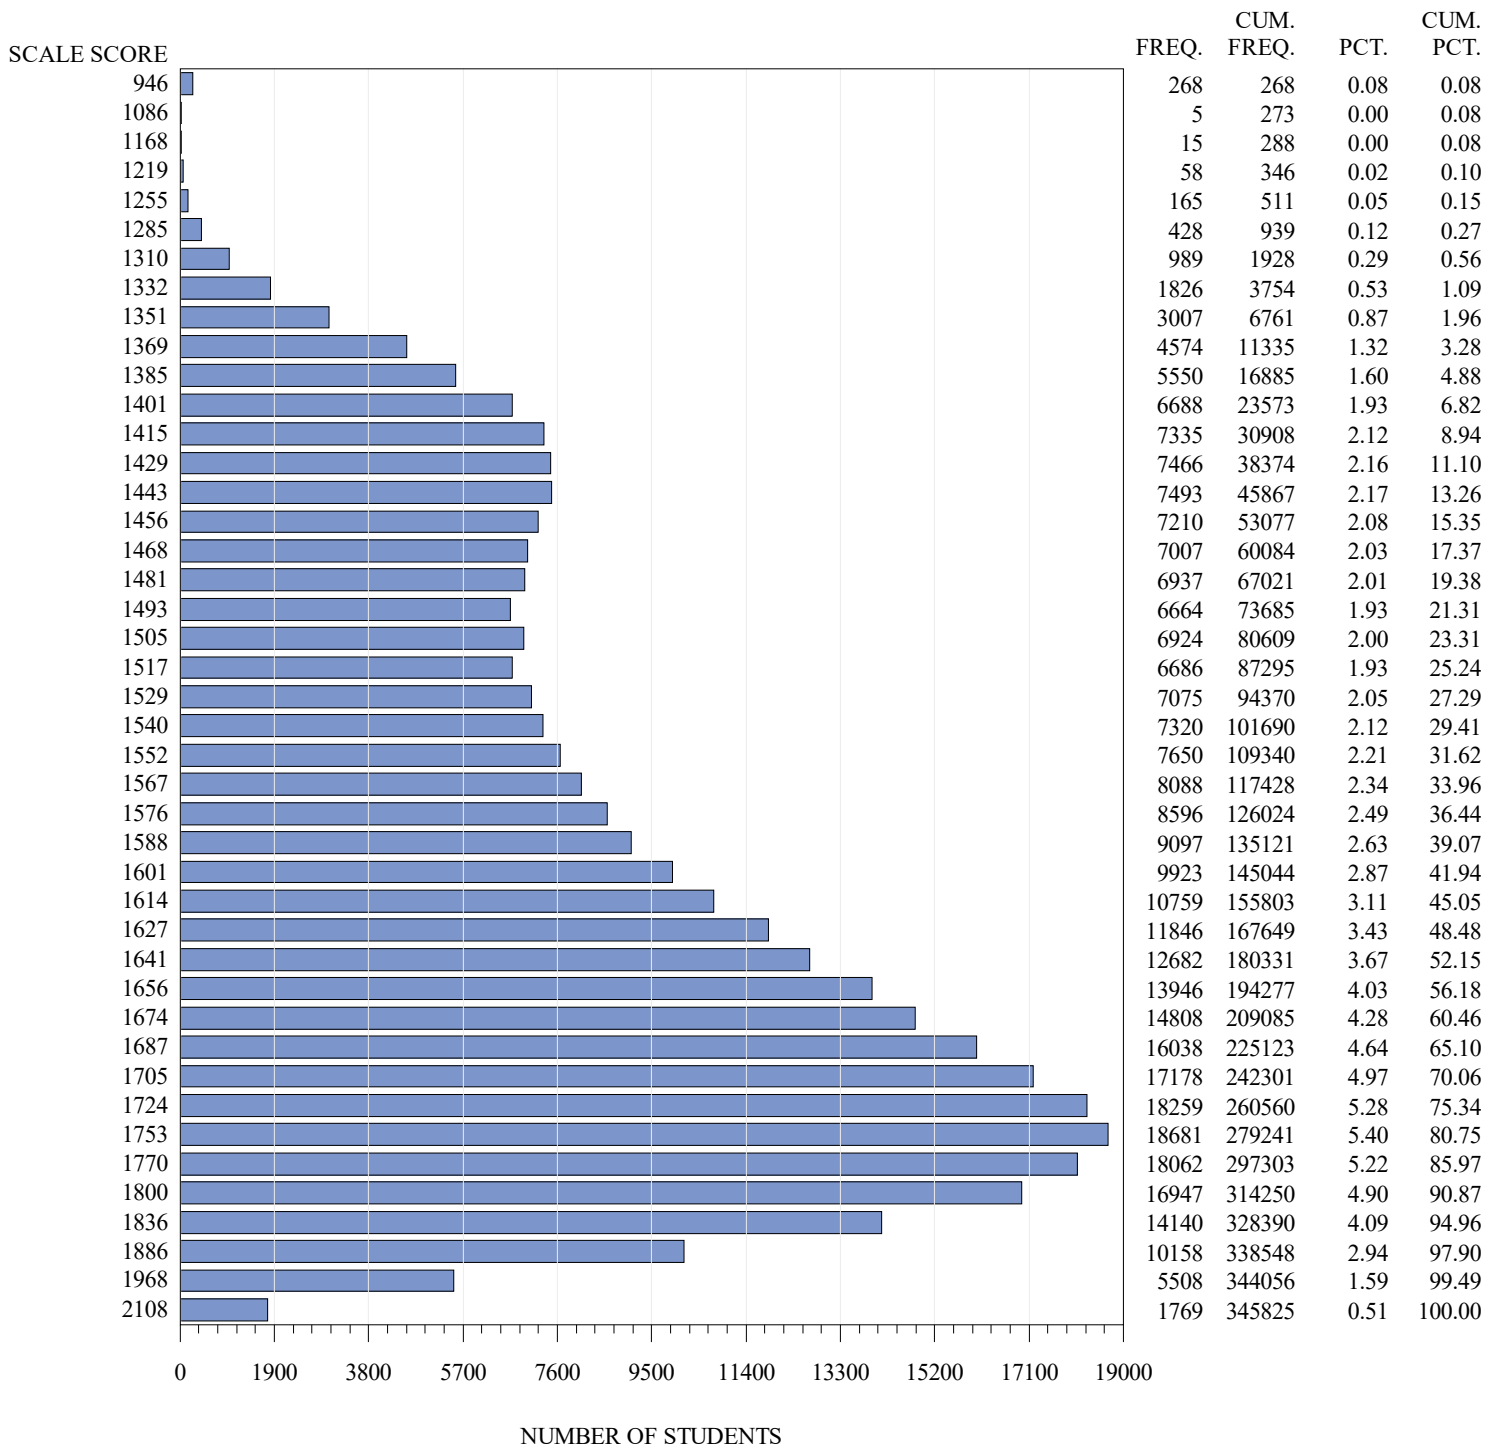

**FREQUENCY DISTRIBUTION – SCALE SCORES
STAAR SPRING 2021
GRADE 7 READING
ALL STUDENTS**

Notes:

Students who took the Braille or the ASL or the paper STAAR with Embedded Supports version of the test are not included in the frequency distribution tables.