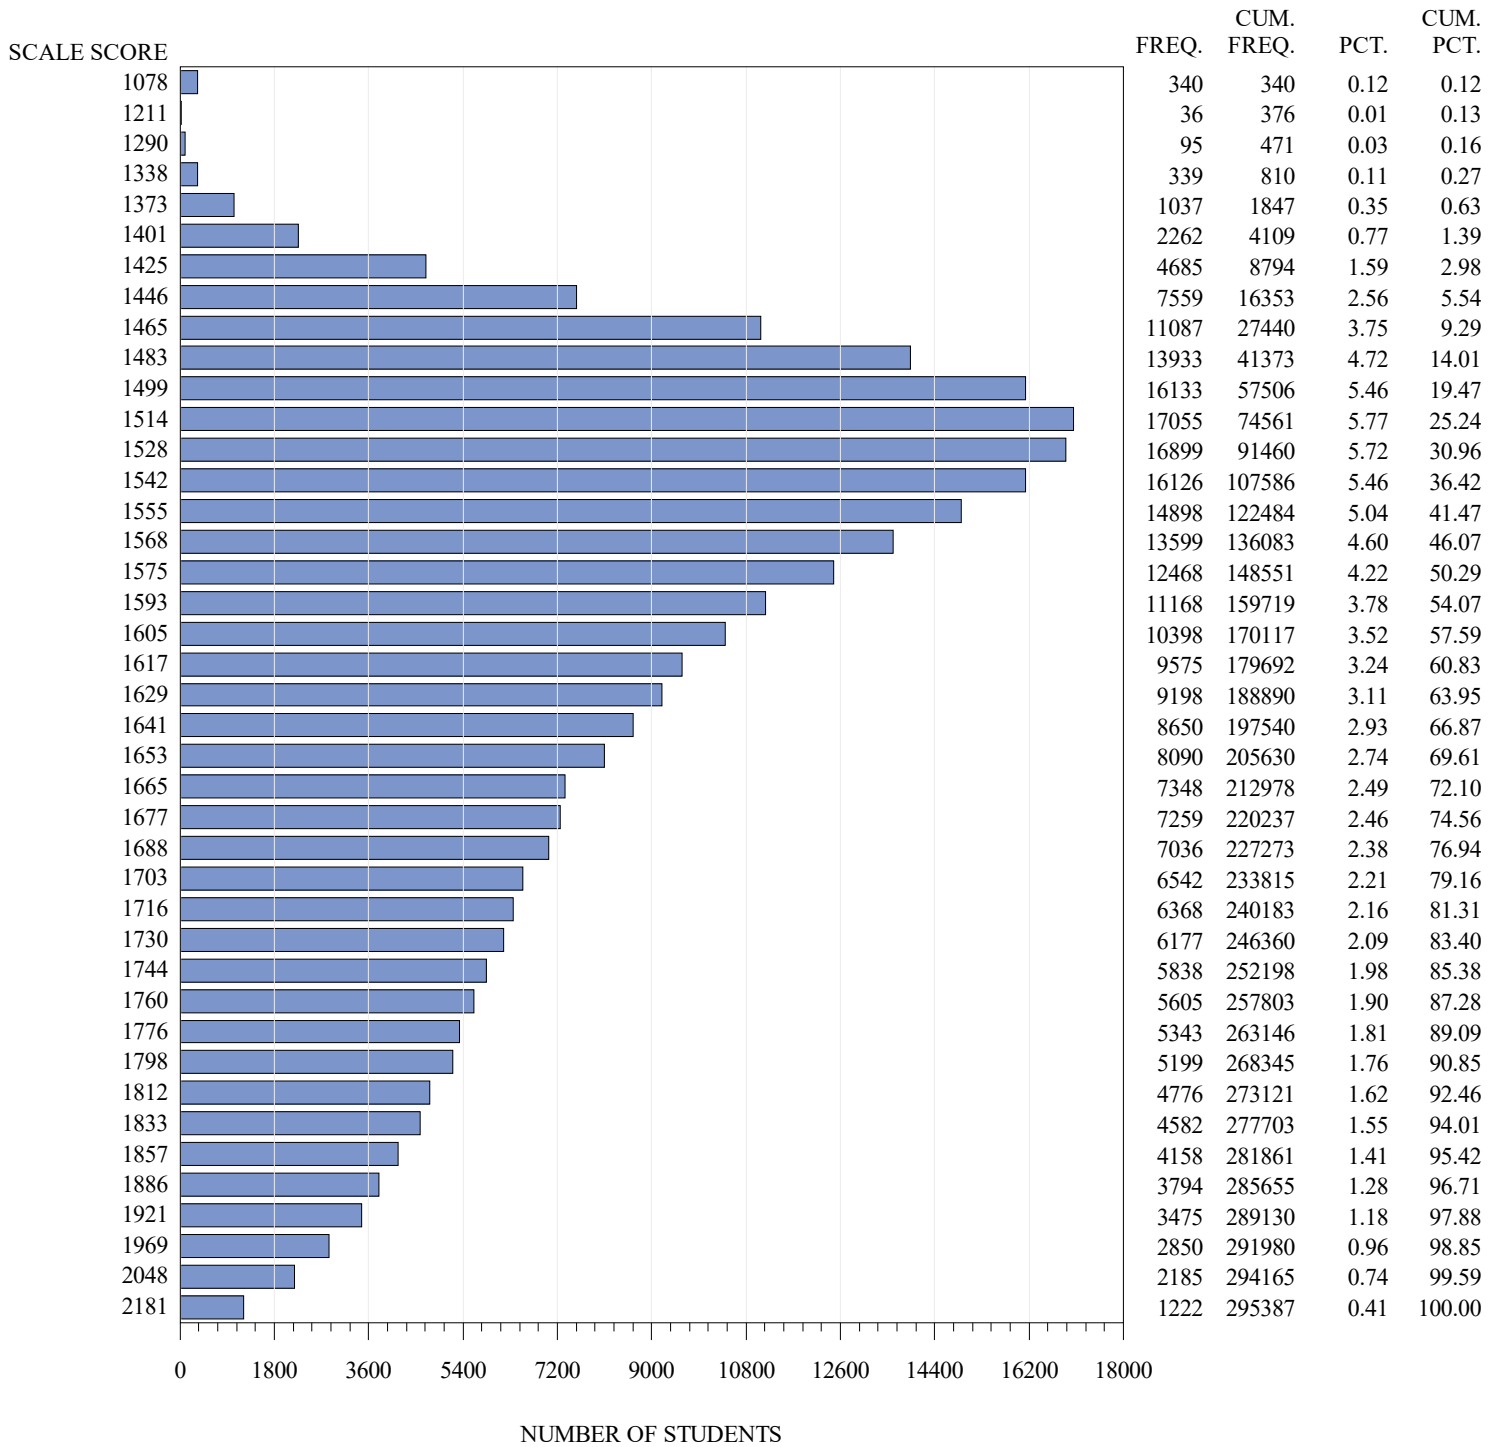

**FREQUENCY DISTRIBUTION – SCALE SCORES
STAAR SPRING 2021
GRADE 7 MATHEMATICS
ALL STUDENTS**

Notes:

Students who took the Braille or the ASL or the paper STAAR with Embedded Supports version of the test are not included in the frequency distribution tables.