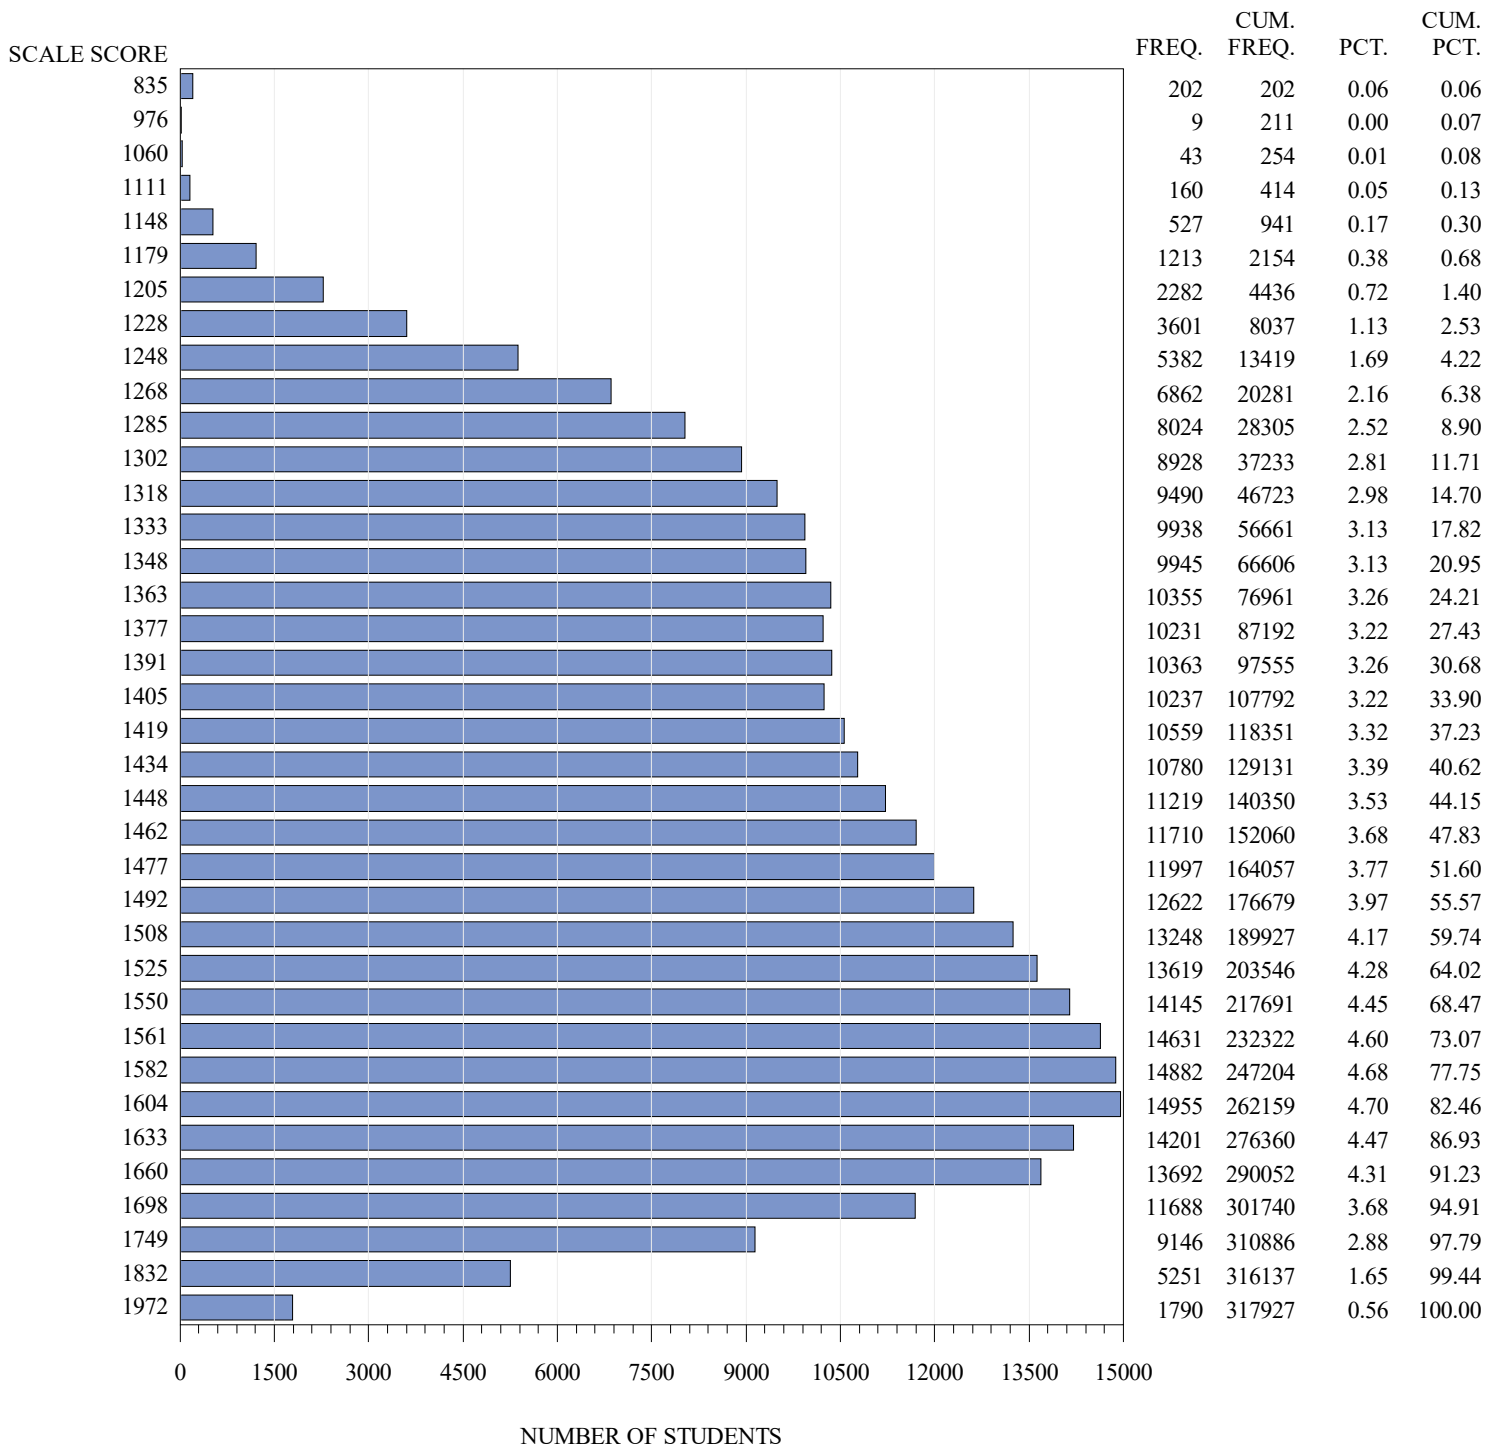

**FREQUENCY DISTRIBUTION – SCALE SCORES
STAAR ENGLISH SPRING 2021
GRADE 4 READING
ALL STUDENTS**

Notes:

Students who took the Braille or the ASL or the paper STAAR with Embedded Supports version of the test are not included in the frequency distribution tables.