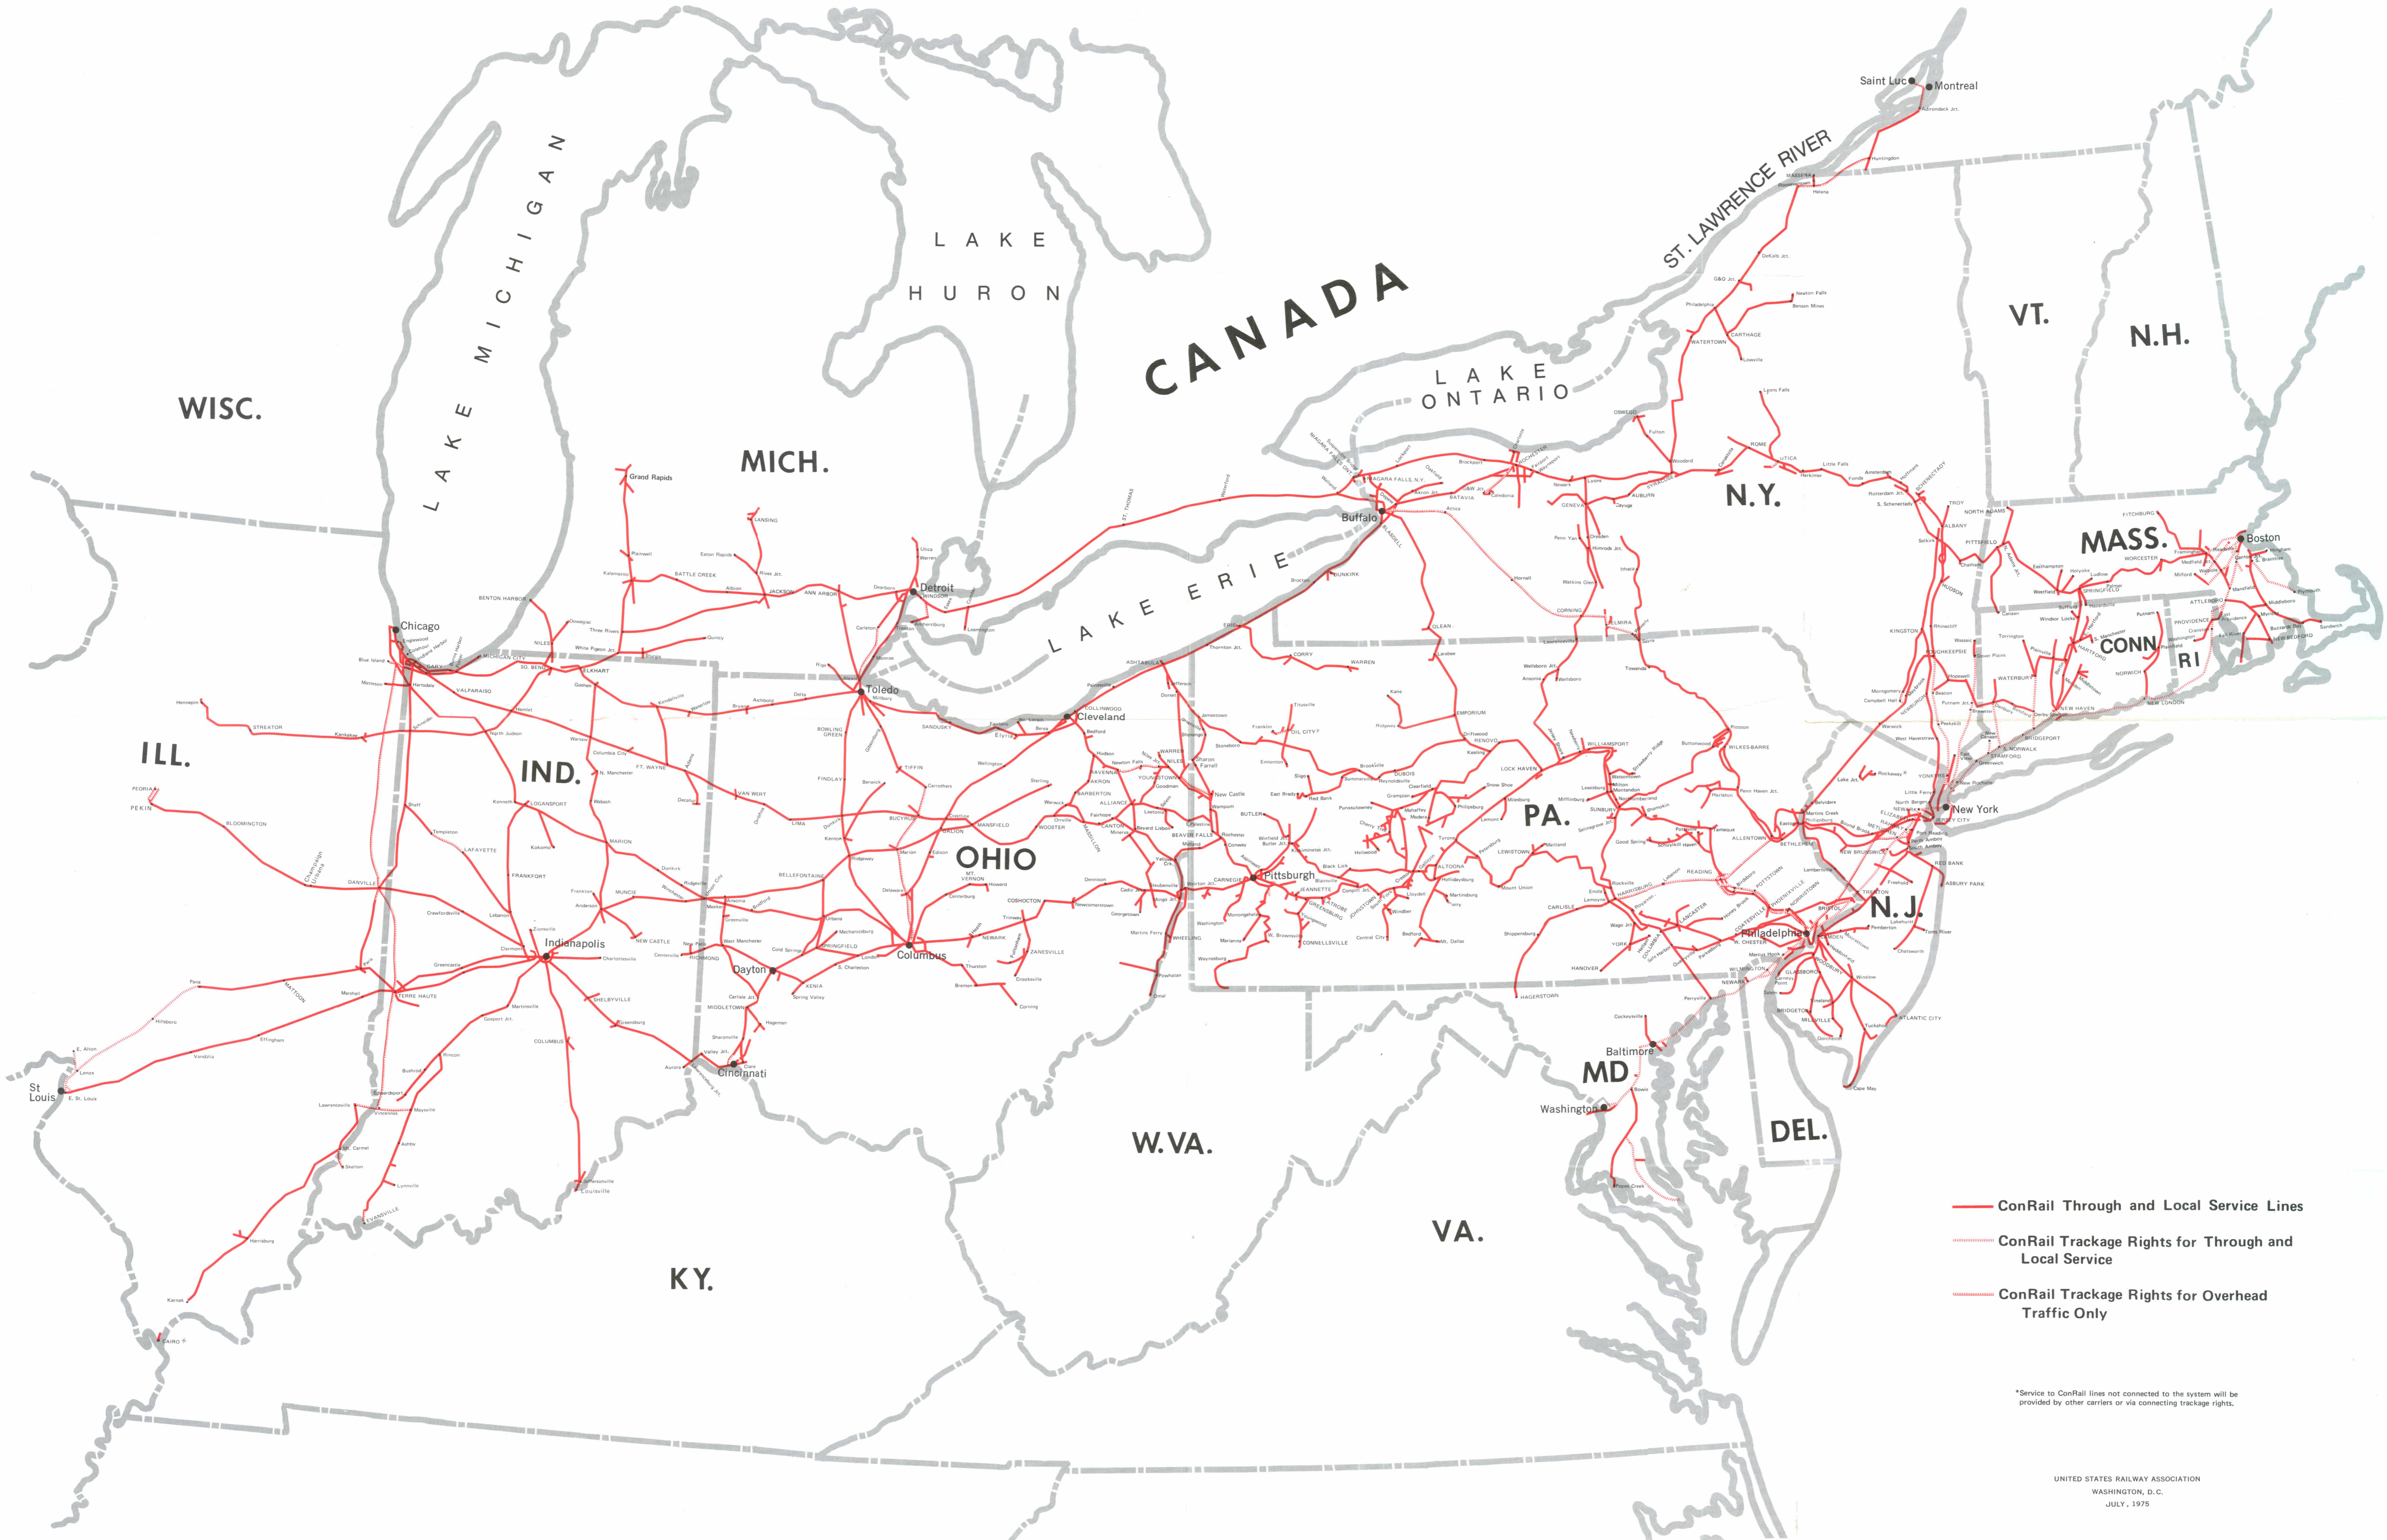

FINAL SYSTEM PLAN FREIGHT SERVICE LINES OPERATED BY CONRAIL

- ConRail Through and Local Service Lines
- - - ConRail Trackage Rights for Through and Local Service
- - - ConRail Trackage Rights for Overhead Traffic Only