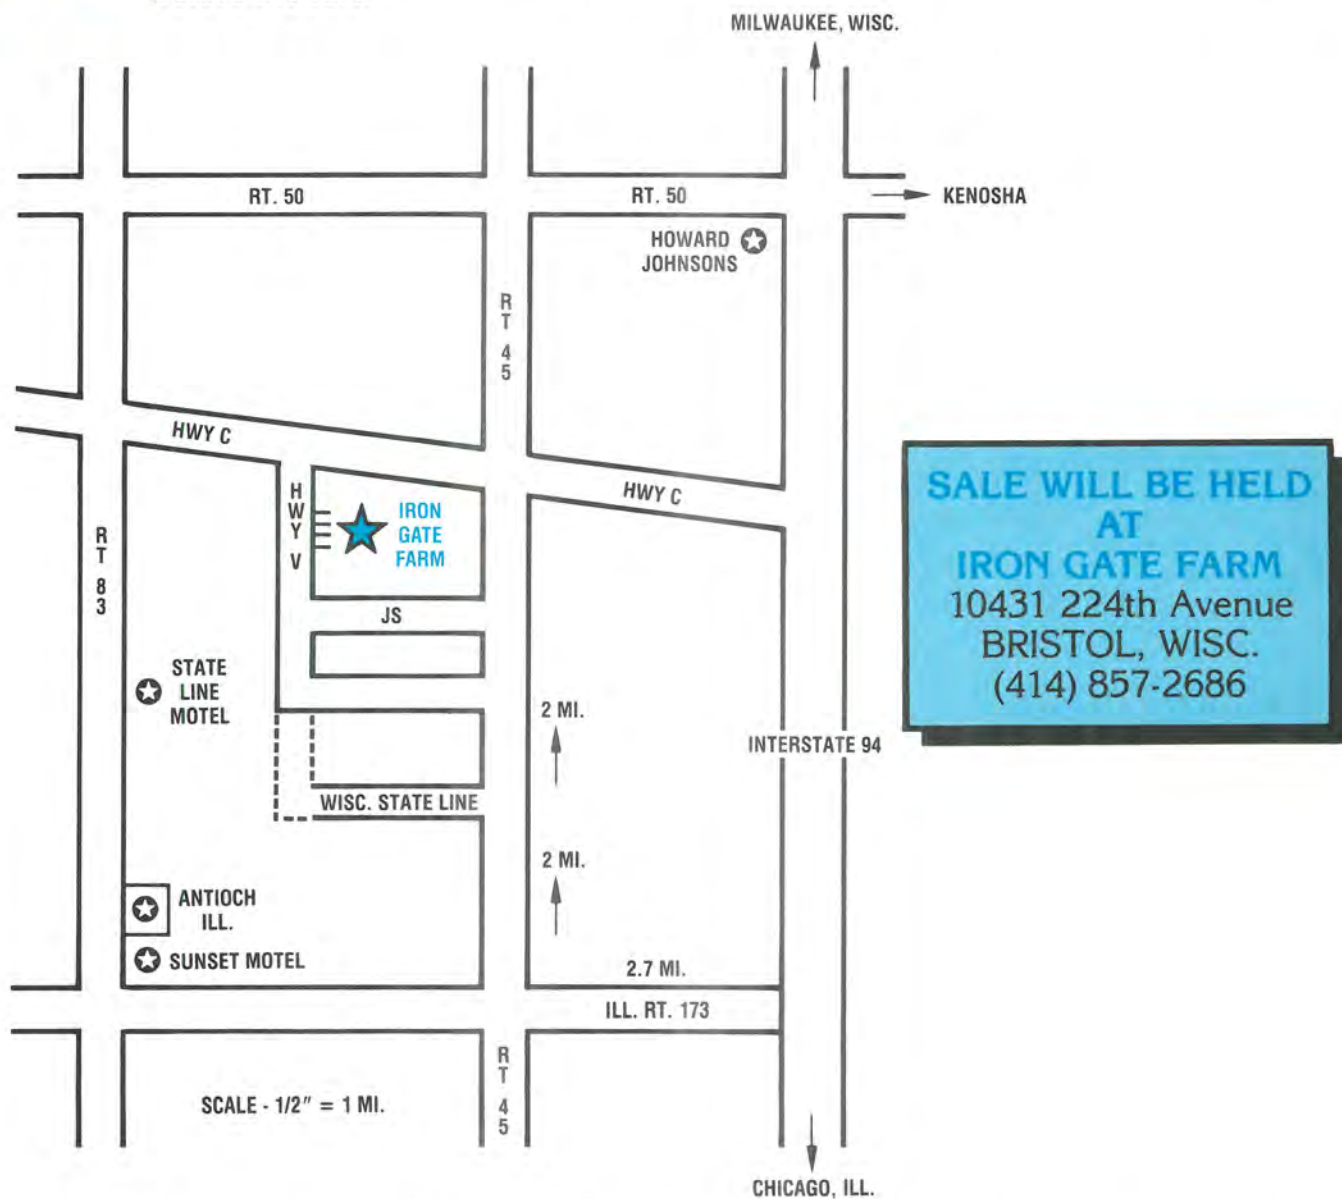

SCHEDULE OF EVENTS

Friday, May 16th..... 3:00 P.M..... Presentation and Measuring
For reserved seat holders only.
4:30 P.M..... Private Viewings
5:00 P.M..... Cocktails

Saturday, May 17th..... 10:00 A.M..... Sale (There will be a lunch break)

NOTE You're welcome to arrive early Saturday. Coffee will be ready in the show arena, but with last minute washing, clipping and grooming, we will not be able to show horses before the sale.

- From the North — Interstate I-94 South to HWY C. - West on C Approximately 6 miles to HWY V. Turn left - to Iron Gate Farm.
- From the South — Interstate I-94 North to ILL. 173 West on 173 to Rt. 45 (2.7 miles). North on Route 45 to Wisconsin County Road JS (4 miles) West on JS to end of Road (1.9 mile) - Turn Right to Iron Gate Farm.