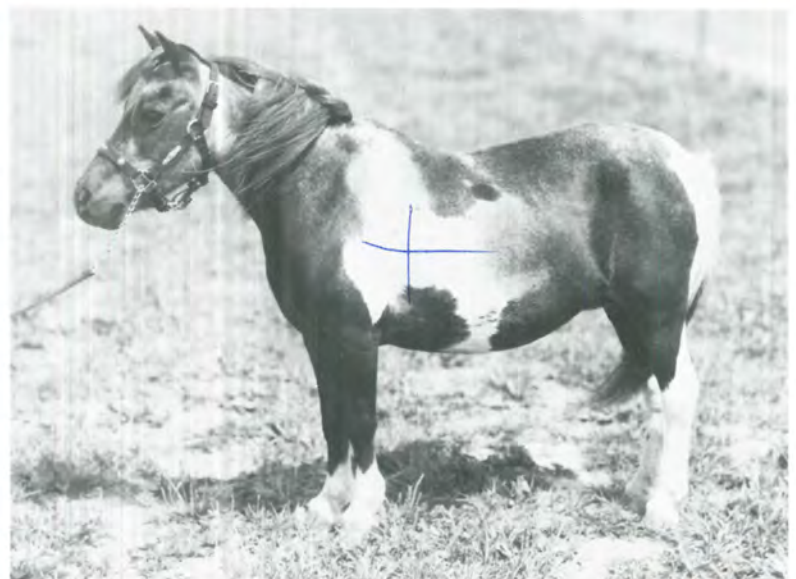

“GINA”

Height: 33”

AMHA/AMHR 461P

Foaled 1967

ROLLING RIDGE'S GINA

MARE

A proven broodmare over the years, produces excellent foals such as Star's Sunburst, only 27½” at maturity. A black and white pinto in excellent health, her good color and marvelously sweet disposition would make her a wonderful pet — a settling influence on younger mares in your herd.

LOT #16