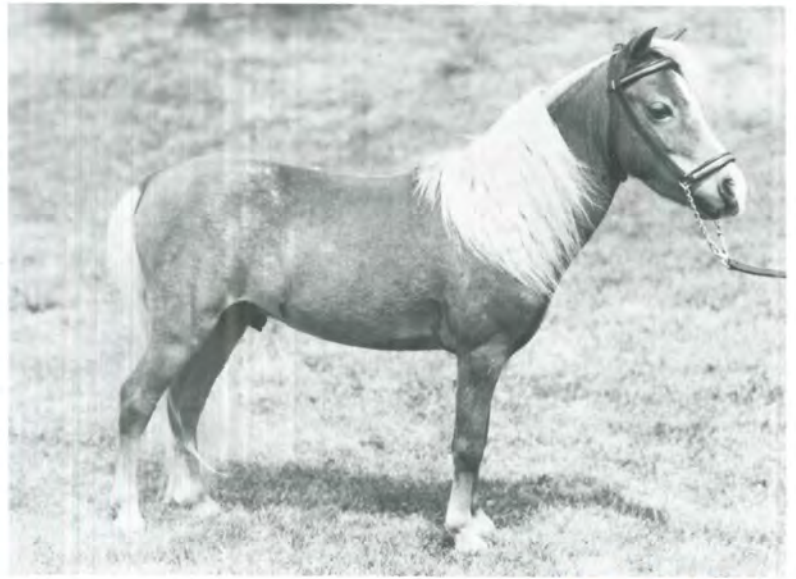

“COMET”

Height: 31½”

AMHA/IMHR 2083

Foaled 4/16/77

STAR'S COMET

STALLION

A beautiful sorrel with flaxen mane and tail. Superb lineage will make him an outstanding herd stallion for someone who wants to add Freeman's Star bloodline to their herd. A flashy and speedy driving horse with a proven show record who always excites a show audience. Comet has been driven in parades, even by children! Carries himself like a champion — proud, with his head high. A most desirable addition to any collection.

LOT #15

$ 4250.00