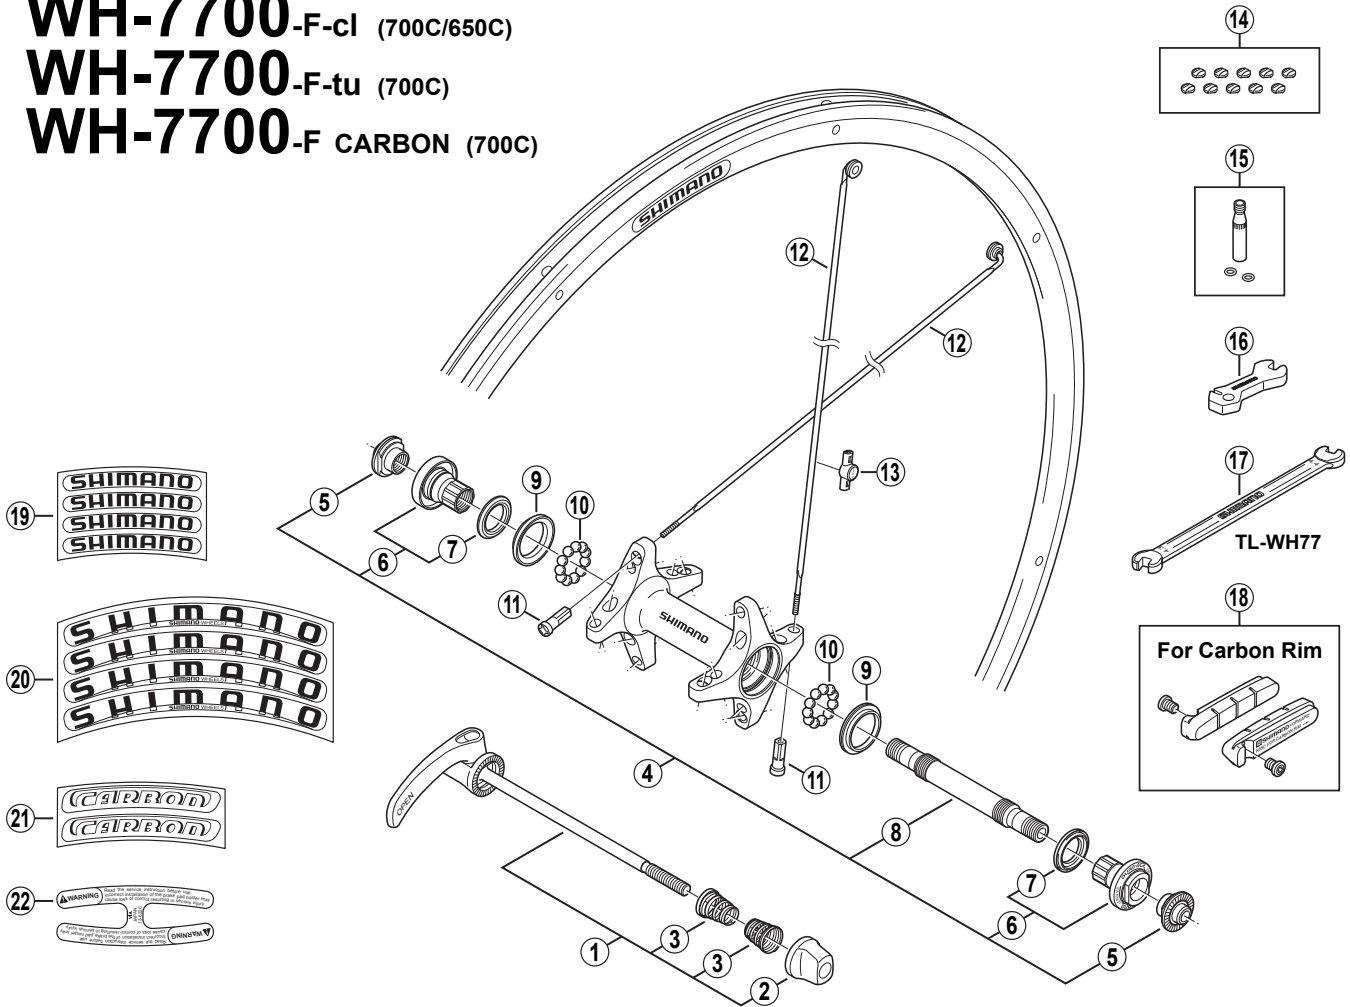

Front Wheel

WH-7700-F-cl (700C/650C)

WH-7700-F-tu (700C)

WH-7700-F CARBON (700C)

Q'TY	ITEM NO.	SHIMANO CODE NO.	DESCRIPTION
	1	Y-4A0 98010	Complete Quick Release 133 mm (5-1/4")
		Y-4AG98030	Complete Quick Release 133 mm (5-1/4") for Carbon Rim
	2	Y-4A0 98020	Quick Release Nut
		Y-4AG98050	Quick Release Nut for Carbon Rim
	3	Y-233 21000	Volute Spring
	4	Y-22Z 98010	Complete Hub Axle 95.3 mm (3-3/4")
	5	Y-22Z 98020	Lock Nut (M9)
	6	Y-22Z 98030	Cone (M11 x 23.3 mm) w/Dust Cap & Seal Ring
	7	Y-214 06000	Seal Ring
	8	Y-22Z 11000	Hub Axle 95.3 mm (3-3/4")
	9	Y-22Z 05000	Inner Dust Cap
	10	Y-000 91270	Stainless Ball (3/16") 22 pcs.
	11	Y-4A0 03000	Nipple
		Y-4A0 98050	Spoke (294 mm) w/Washer for 700C
	12	Y-4AG98010	Spoke (294 mm) w/Washer C for Carbon Rim
		Y-4A0 98080	Spoke (268 mm) w/Washer for 650C
	13	Y-4A0 98030	Magnet Sensor
	14	Y-4A0 98070	Spoke Spacers (10 pcs.)
	15	Y-4A0 98040	Valve Extension & O-Rings
	16	Y-4A0 08000	Nipple Wrench
	17	Y-4A0 14000	TL-WH77 Nipple Wrench
	18	Y-8FA98140	R55C Brake Shoes & Fixing Bolts (Pair) for Carbon Rim
	* 19	Y-4A0 98100	Logo Sticker (SHIMANO) / 1 sheet (4 pcs.)
	* 20	Y-4AG98070	Logo Sticker (SHIMANO) for Carbon Rim / 1 sheet (4 pcs.)
	* 21	Y-4AG98060	Logo Sticker (CARBON) for Carbon Rim / 1 sheet (2 pcs.)
	*	Y-4A0 17000	Warning Sticker for WH-7700-F-cl 700C
	* 22	Y-4A0 17200	Warning Sticker for WH-7700-F-cl 650C
	*	Y-4A0 17100	Warning Sticker for WH-7700-F-tu
	*	Y-4A0 17400	Warning Sticker for Carbon Rim