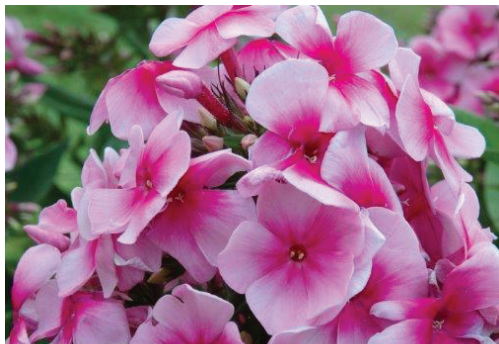

Phlox

Sweet Summer™ Series

Sweet Summer™ Festival™ Rose with Dark Eye

Phlox Sweet Summer™ Series

- Finally, a *P. paniculata* that has it all! This incredible series - an SHS Griffin exclusive - is 12 years in the making!
- Large, fragrant flowers create unbeatable shelf appeal
- Terrific pot fill for a premium look at retail; suitable for perennial programs in gallons and larger pots
- Strong disease resistance means enduring performance in the home garden
- Nine colors available now, some with color foliage that is attractive even when not in flower
- Hardy in zones 5-8
- Choose URCs or liners to meet your production needs and preferences
- **Liners available from:**
 - C. Raker & Sons, Inc.
 - Emerald Coast Growers
 - Gro'n Sell
 - Northwest Horticulture
 - Pacific Plug & Liner

www.shsgriffin.com | 1.800.323.7253
4951 Indiana Ave., Ste. 100 | Lisle, IL 60532

Phlox Sweet Summer™ Series

Varieties Available for 2016-17

Candy™ Compact Rose White

Dream™ Orange Rose

Fantasy™ Purple Bicolor