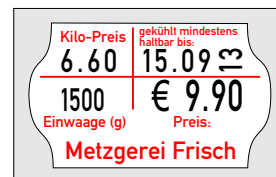

Labelling machine

Price gun

Two-line labeller Meto Checkpoint

Price gun Meto 2132 GP SD

Number of wheels: 12 + 9
Character size - 1st line: 3 mm
Character size - 2nd line: 3.0 / 5.0 mm
Preprinting area: 4.0 mm
Labels: 32x19 mm
Special band - 1st line 2nd wheel: kg, l, m, 00
Special band - 1st line 3rd wheel: g, ml, St, m²

Price gun Meto 2332 SD

Number of wheels: 12+11
Character size - 1st line: 3 mm
Character size - 2nd line: 3.0 / 4.3 mm
Preprinting area: 4.0 mm
Labels: 32x19 mm

Price gun Meto 2332 FD

Number of wheels: 12+11 Stellen
Character size - 1. line: 3 mm
Character size - 2. line: 3.0 / 4.3 mm
Preprinting area: 5.0 mm
Labels: 32x19 mm

Price gun Meto 1829 GP

Number of wheels: 11+7
Character size - 1st line: 4.0 mm
Character size - 2nd line: 8.3 mm
Preprinting area: 1.0 / 7.0 mm
Labels: 29.28 mm
Special band - 1st line 2nd wheel: kg, l, m, 00
Special band - 1st line 3rd wheel: g, ml, St, m²

Price gun Meto 2229 LMKV

Number of wheels: 11+11
Character size - 1st line: 3.0 mm
Character size - 2nd line: 4.0 mm
Preprinting area: 10.0 / 3.0 mm
Labels: 29x28 mm

Print