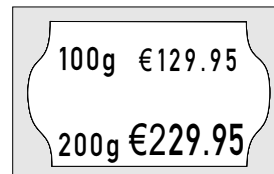

Price gun Meto 2026

Number of wheels: 10+10 Stellen
Character size - 1. line: 3 mm
Character size - 2. line: 3.0 / 4.3 mm
Preprinting area: 4.0 mm
Labels: 26x16 mm