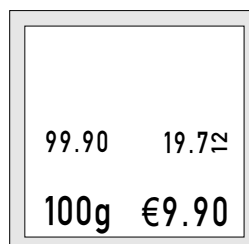

Labelling machine

Price gun

Two-line labeller Meto Checkpoint

Price gun Meto 2132 GP SD

Number of wheels: 12 + 9
Character size - 1st line: 3 mm
Character size - 2nd line: 3.0 / 5.0 mm
Preprinting area: 4.0 mm
Labels: 32x19 mm
Special band - 1st line 2nd wheel: kg, l, m, 00
Special band - 1st line 3rd wheel: g, ml, St, m²

Price gun Meto 2332 SD

Number of wheels: 12+11
Character size - 1st line: 3 mm
Character size - 2nd line: 3.0 / 4.3 mm
Preprinting area: 4.0 mm
Labels: 32x19 mm

Price gun Meto 2332 FD

Number of wheels: 12+11 Stellen
Character size - 1. line: 3 mm
Character size - 2. line: 3.0 / 4.3 mm
Preprinting area: 5.0 mm
Labels: 32x19 mm

Price gun Meto 1829 GP

Number of wheels: 11+7
Character size - 1st line: 4.0 mm
Character size - 2nd line: 8.3 mm
Preprinting area: 1.0 / 7.0 mm
Labels: 29.28 mm
Special band - 1st line 2nd wheel: kg, l, m, 00
Special band - 1st line 3rd wheel: g, ml, St, m²

Price gun Meto 2229 LMKV

Number of wheels: 11+11
Character size - 1st line: 3.0 mm
Character size - 2nd line: 4.0 mm
Preprinting area: 10.0 / 3.0 mm
Labels: 29x28 mm

Print