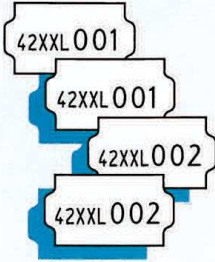

DOUBLE PROGRESSION