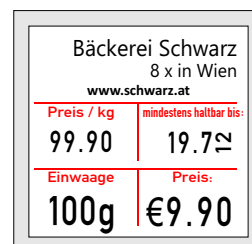

Labelling machine

Price gun

Two-line labeller Meto Checkpoint

Price gun Meto 2132 GP SD

Number of wheels: 12 + 9
Character size - 1st line: 3 mm
Character size - 2nd line: 3.0 / 5.0 mm
Preprinting area: 4.0 mm
Labels: 32x19 mm
Special band - 1st line 2nd wheel: kg, l, m, 00
Special band - 1st line 3rd wheel: g, ml, St, m²

Price gun Meto 2332 SD

Number of wheels: 12+11
Character size - 1st line: 3 mm
Character size - 2nd line: 3.0 / 4.3 mm
Preprinting area: 4.0 mm
Labels: 32x19 mm

Price gun Meto 2332 FD

Number of wheels: 12+11 Stellen
Character size - 1. line: 3 mm
Character size - 2. line: 3.0 / 4.3 mm
Preprinting area: 5.0 mm
Labels: 32x19 mm

Price gun Meto 1829 GP

Number of wheels: 11+7
Character size - 1st line: 4.0 mm
Character size - 2nd line: 8.3 mm
Preprinting area: 1.0 / 7.0 mm
Labels: 29.28 mm
Special band - 1st line 2nd wheel: kg, l, m, 00
Special band - 1st line 3rd wheel: g, ml, St, m²

Price gun Meto 2229 LMKV

Number of wheels: 11+11
Character size - 1st line: 3.0 mm
Character size - 2nd line: 4.0 mm
Preprinting area: 10.0 / 3.0 mm
Labels: 29x28 mm

Print