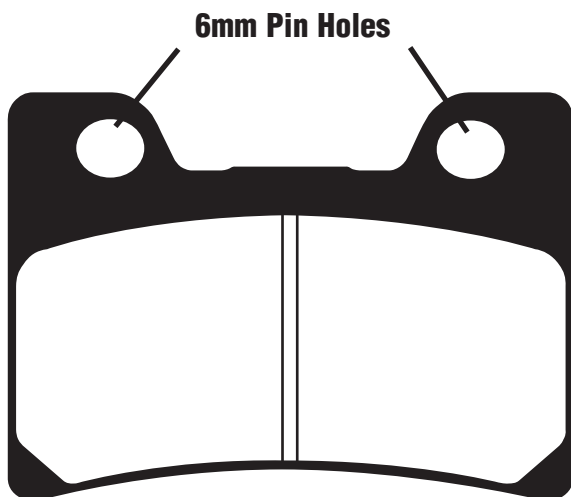

G116 74.8 x 53.9 x 10mm

YAMAHA

FZR 1000 EX UP (USD Forks) 91-93 F

Equivalents OE

3GM W0045 50

Competitor X Ref

EBC	Ferodo	SBS	Vesrah
FA182	FDB637	665	VD-257

MATERIAL AVAILABILITY AND PART NO.											
STD			OPTIONS								
G-ST	G-T	G-CS	GV	G-SC	GH-SC	GH	G-CM	GHS	RGHX	GPXGH	
G116ST	.	.	.	.	.	GH16	.	.	.	.	.