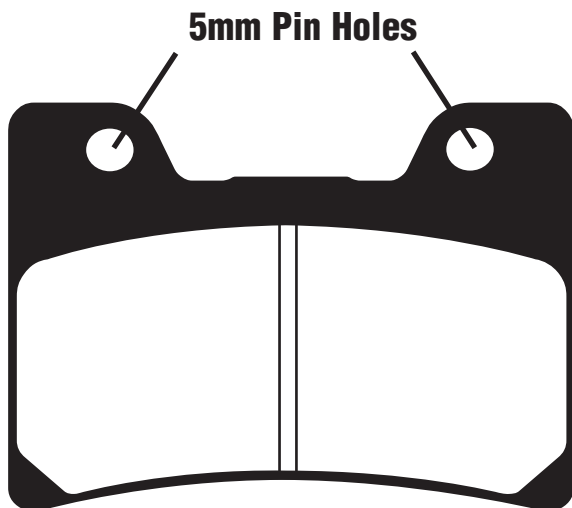

G115 74.8 x 53.9 x 10mm

For later pad FZR 1000 91-93 with 6mm pin holes use P116

MZ

850 KBT 95 F

YAMAHA

FZR 600 90-93 F
FZR 600 R 94-95 F
TDM 850 96-01 F
FZR 1000 EX UP (Std Forks) 89-90 F
V-MAX 12 93-03 F
FJ 1200 A (ABS Model) 91-95 F

Equivalents OE

3GM W0045 00	3GM W0045 11
3GM W0045 01	

Competitor X Ref

EBC	Ferodo	SBS	Vesrah
FA160	FDB666	645	VD-251

MATERIAL AVAILABILITY AND PART NO.											
STD			OPTIONS								
G-ST	G-T	G-CS	GV	G-SC	GH-SC	GH	G-CM	GHS	RGHX	GPXGH	
G115ST	.	.	.	.	.	GH15	.	.	.	.	.