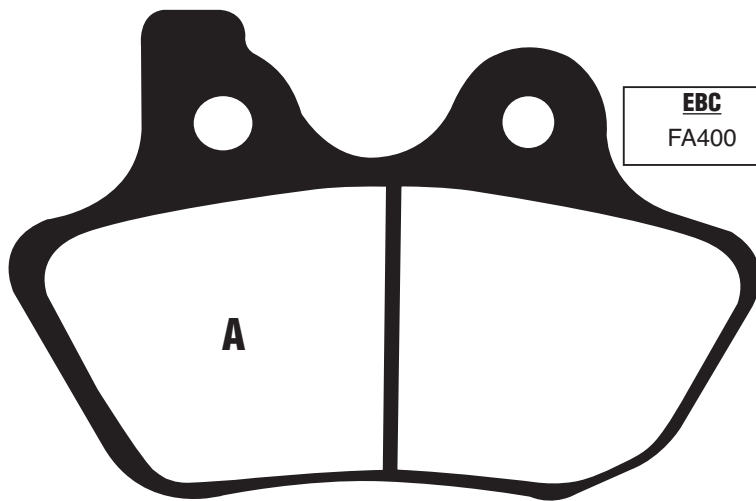

MATERIAL AVAILABILITY AND PART NO.

STD			OPTIONS							
G-ST	G-T	G-CS	GV	G-SC	GH-SC	GH	G-CM	GHS	RGHX	GPXGH
G346ST	*	*	*	*	*	*	*	*	*	*

G347 A. 97.54 x 64.2 x 8.1mm B. 97.54 x 64.2 x 8.1mm

GH347 A. 97.54 x 64.2 x 7.5mm B. 97.54 x 64.2 x 7.5mm