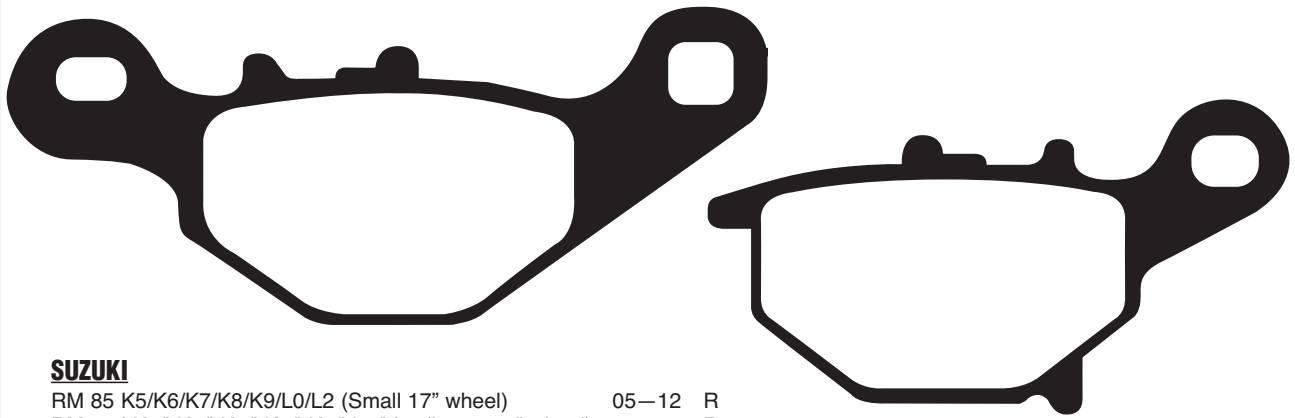

G348 A. 99 x 40.1 x 7.56mm B. 75.5 x 37.9 x 8.26mm

SUZUKI

RM 85 K5/K6/K7/K8/K9/L0/L2 (Small 17" wheel) 05-12 R
RM 85 LK5/LK6/LK7/LK8/LK9/LL0/LL2 (Large 19" wheel) 05-13 R

Competitor X Ref

EBC	Ferodo	SBS	Vesrah
FA401	FDB2197	820	VD358

Equivalents OE

69100 03880

MATERIAL AVAILABILITY AND PART NO.

STD			OPTIONS								
G-ST	G-T	G-CS	GV	G-SC	GH-SC	GH	G-CM	GHS	RGHX	GPXGH	
.	.	G348CS	.	.	.	.	G348CM	.	.	.