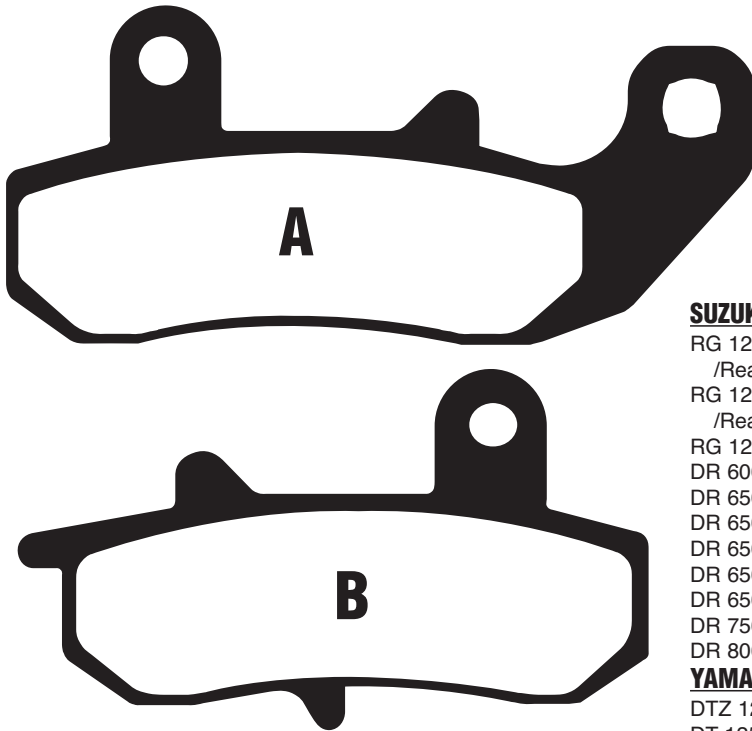

G097 A. 99.3 x 44 x 7.4mm B. 47.7 x 83.3 x 9.7mm

SUZUKI

- RG 125 FN/FP/FR (NF13A) Gamma /Rear Disc Model 92-94 R
- RG 125 FUN/FUP/FUR (NF13B) Gamma /Rear Disc Model 92-94 R
- RG 125 UN "Wolf" (ND13E) Naked 92-94 R
- DR 600 RK (SN41A) (Rear disc model) 89 R
- DR 650 RL/RM (SP41A) 90-91 R
- DR 650 RSL/RSM (SP42A) 90-91 R
- DR 650 RUN/RN/RUP/RP (SP44A/B) 92-93 R
- DR 650 RER/RES (SPA45A/B) 94-95 R
- DR 650RSEM/RSEN/RSEP (SP43A/B) 91-93 R
- DR 750 SK 89 R
- DR 800 SL 90 R

YAMAHA

- DTZ 125 Tenere/Tenere 89-90 R
- DT 125 Chesterfield Scout 89-90 R

Equivalents OE #

69100 44860
69100 12810

Competitor X Ref

EBC	Ferodo	SBS	Vesrah
FA157	FDB607	635	VD-348/ 940

MATERIAL AVAILABILITY AND PART NO.										
STD			OPTIONS							
G-ST	G-T	G-CS	GV	G-SC	GH-SC	GH	G-CM	GHS	RGHX	GPXGH
G097ST	.	.	.	.	.	.	G097CM	.	.	.