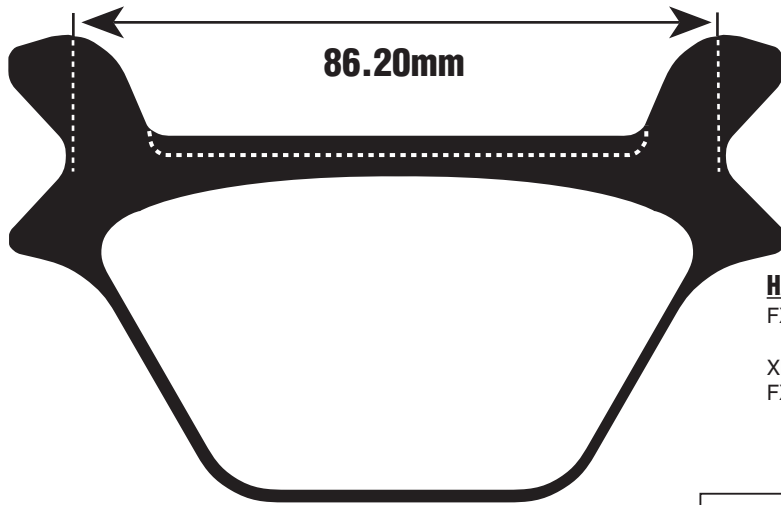

G156 104 x 62.4 x 11.2mm

Abutment Shims (2 per set)

HARLEY DAVIDSON

FXST/FXSTB/FXSTC/FXSTS/FLST/
FLSTC/FLSTF/FLSTS/FLSTN Late 87—99 R
XL/XLH/XLCH/XLS/XLX Late 87—99 R
FXD/FXDL/FXDWG/FXR/FXRS/FXRT
/FXRD/FXLR Late 87—99 R

Equivalents OE

44209 87B	44209 87C	44213 87

Competitor X Ref

EBC	Ferodo	SBS	Vesrah
FA200	FDB521/2001	669	VD-923

MATERIAL AVAILABILITY AND PART NO.										
STD			OPTIONS							
G-ST	G-T	G-CS	GV	G-SC	GH-SC	GH	G-CM	GHS	RGHX	GPXGH
G156ST	.	.	GV156	.	.	GH156	.	.	RGHX156	.