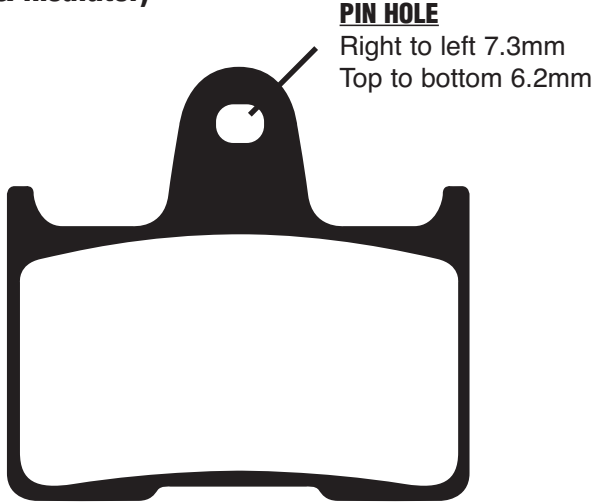

G231 59.75 x 57 x 8.0mm

NOTE: Refit O/E shim & insulator)

HONDA		
CB 400 SFX/SFY/SF1/SF2/SF3 Super Four	99-03	F
VT 750 C2SA/C25B Shadow (Rear disc model/ABS)	10-12	R
17" front wheel	97-	R
'X4' CB 1300 DCV (5C38)	98-01	R
CB 1300 FW/FX/FY/F1 (SC40)		
KAWASAKI		
ZX-7RR (ZX750 N1/N2)	96-99	R
GTR 1400 (ZG 1400 A8F/A9F/CAF/CBF/CCF/CDF/CEF)	08-14	R
ZZR 1400 (ZX 1400 A6F/A7F)	06-07	R
ZZR 1400 ABS (ZX 1400 B7F)	07	R
ZZR 1400 ABS (ZX 1400 D8F/D9F/DAF/DBF/FCF/FDF/FEF)	08-14	R
ZZR 1400 Special Edition (ZX 1400 FDFA/FEFA)	13-14	R
MZ/MUZ		
1000 S	03-07	R
1000 SF	05-07	R
1000 SFX	07	R
1000 ST	07	R
SUZUKI		
GSXR 600 K4/K5	04-05	R
GSF 650 SK5/SK6 Faired Bandit Non ABS	05-06	R
GSF 650 K5/K6 Naked Bandit Non ABS	05-06	R
GSXR 750 K4/K5	04-05	R
GSXR 1000 K1/K2/K3/K4/K5/K6	01-06	R
GSF 1200 SSK1/ZK1 (GV78A)	02	R
GSX 1400 K1/K2/K3/K4/K5/K6/K7/FE	01-07	R
HARLEY-DAVIDSON		
XL 883 L (Cast Wheel)	14	R
XL 883 N Iron (Cast Wheel)	14	R
XL 883 R Roadster (Cast Wheel)	14	R
XL 1200 C Custom (Spoke Wheel)	14	R
XL 1200 V Seven Two	14	R
XL 1200 X Forty Eight	14	R

Equivalents OE #

43082 1182	69100 40820	69100 29810
43082 0055	69100 40840	06435 MCE 006
06435 MAZ 006	69100 18810	9024030000

Competitor X Ref

EBC FA254	Ferodo FDB211	SBS 715/765	Vesrah VD436

MATERIAL AVAILABILITY AND PART NO.										
STD				OPTIONS						
G-ST	G-T	G-CS	GV	G-SC	GH-SC	GH	G-CM	GHS	RGHX	GPXGH
G231ST	.	.	GV231	.	.	GH231	.	.	.	.