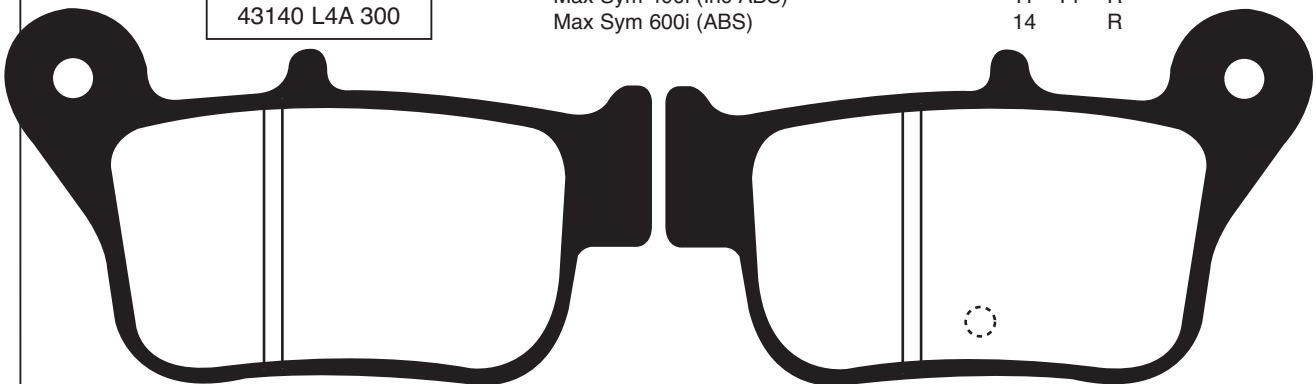

Competitor X Ref

MATERIAL AVAILABILITY AND PART NO.										
STD			OPTIONS							
G-ST	G-T	G-CS	GV	G-SC	GH-SC	GH	G-CM	GHS	RGHX	GPXGH
.	.	.	.	G458SC	G458SC

EBC	Ferodo	SBS	Vesrah
FA628	-	-	-

G459 88 x 39.6 x 10mm