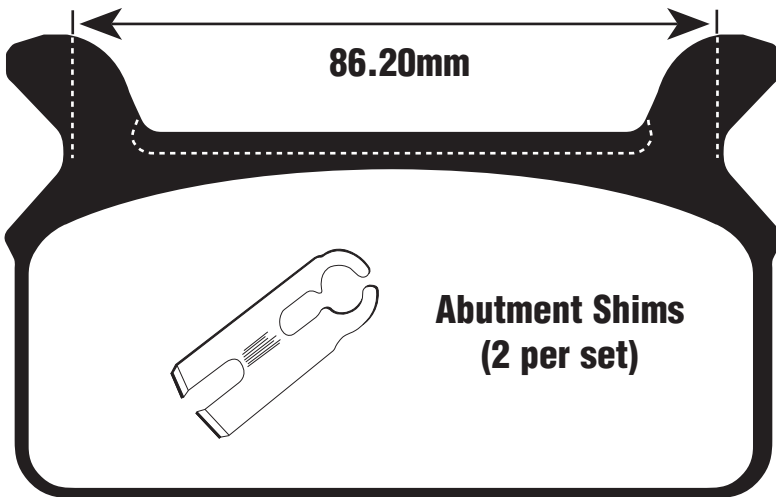

G157 104 x 62.4 x 11.4mm

Abutment Shims (2 per set)

HARLEY DAVIDSON

FLT/FLHT/FLHTCI 86—99 R
FLHR/FLHRCI 94—99 R

Equivalents OE

43957 86	43957 86B
43957 86A	43957 86D

Competitor X Ref

EBC	Ferodo	SBS	Vesrah
FA201	FDB485	668	VD-922

MATERIAL AVAILABILITY AND PART NO.										
STD			OPTIONS							
G-ST	G-T	G-CS	GV	G-SC	GH-SC	GH	G-CM	GHS	RGHX	GPXGH
G157ST	.	.	GV157	.	.	GH157	.	.	.	.