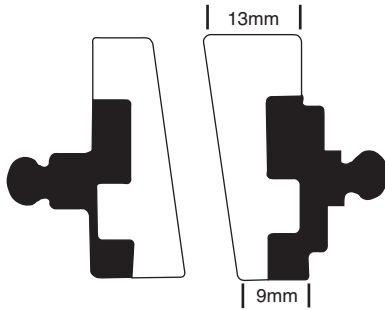

G078 71.8 x 35mm

**Note: 1 pad left
1 pad right
Tapered finish**

BMW

R 60/7	76-80	F
R 60 TIC	78-82	F
R 75/6/75/7	73-79	F
R 80	77-84	F
R 80 TIC	78-08/80	F
R 90 S	73-76	F
R 90/6	73-76	F
R 100	76-77	F
R 100/7T	77-09/80	F
R 100 S	76/08/80	F
R 100 RS	76-09/80	F
R 100 RT	78-09/80	F

Competitor X Ref

EBC	Ferodo	SBS	Vesrah
FA22	FDB155	520	VD910

Equivalents OE

34 11 2 301 358	34 11 1 233 319

MATERIAL AVAILABILITY AND PART NO.											
STD				OPTIONS							
G-ST	G-T	G-CS	GV	G-SC	GH-SC	GH	G-CM	GHS	RGHX	GPXGH	
G078ST	.	.	GV078	.	.	.	.	.	.	.