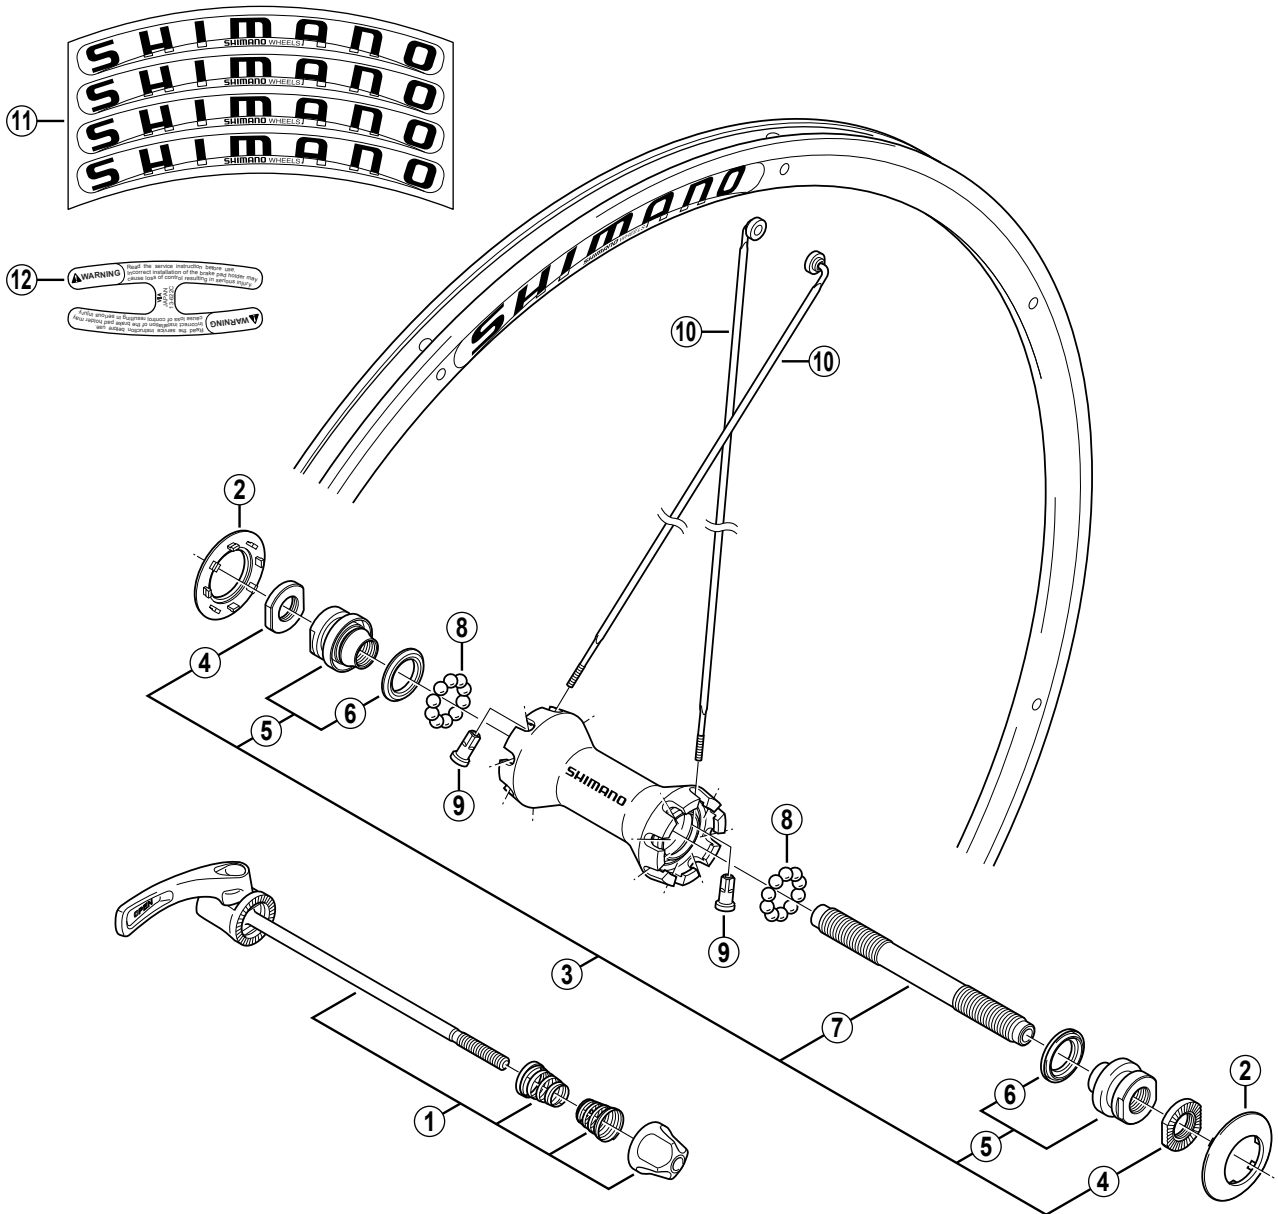

Front Wheel  
**WH-R535-F**

Q'TY	ITEM NO.	SHIMANO CODE NO.	DESCRIPTION
	1	Y-22U 90110	Complete Quick Release 133 mm (5-1/4")
	2	Y-4AC02000	Hub Cap
	3	Y-4AC98010	Complete Hub Axle 108 mm (4-1/4")
	4	Y-21S 04000	Serrated Lock Nut 3 mm
	5	Y-4AC98020	Cone (M10 x 20.6 mm) w/Dust Cover & Seal Ring
	6	Y-214 06000	Seal Ring
	7	Y-21S 02000	Hub Axle 108 mm (4-1/4")
	8	Y-000 91210	Steel Ball (3/16") 20 pcs.
	9	Y-4AD02000	Nipple
	10	Y-4AC98030	Spoke (286 mm) w/Washer
	* 11	Y-4AD98040	Logo Sticker / 1 sheet (4 pcs.)
	* 12	Y-4A0 17000	Warning Sticker

Over Lock Nut Dimension: 100 mm (3-15/16")