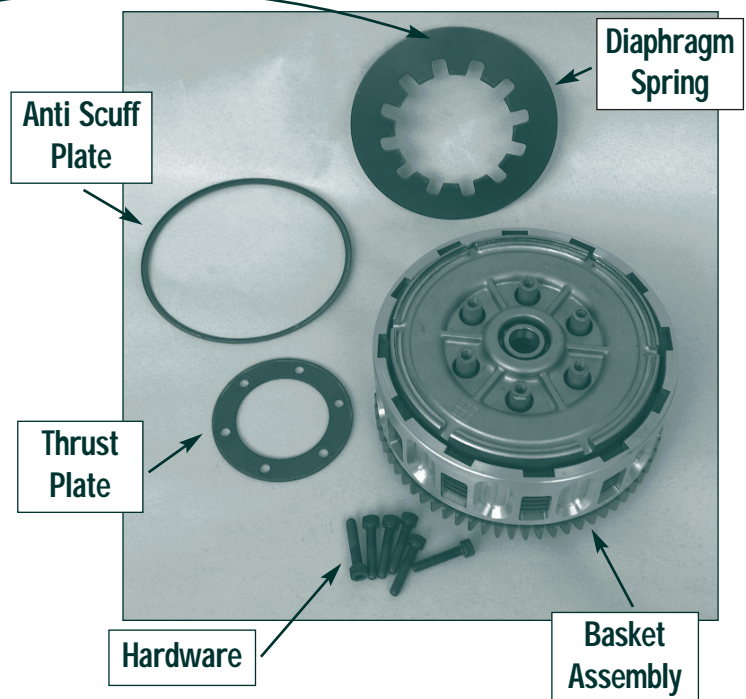

CLUTCH APPLICATIONS

Spring No.	Fitment Models	Spring No.	Fitment Models
CSK900	VF 750 FD/FE 83-85	CSK903	XJR 1300 M 5EAA/5EAB/5EAC 00
CSK901	VFR 750 RJ/RK/RL (RC30) 88-92	CSK903	XJR 1300 (5EA1/5EA7) 98-99
CSK902	GSXR 600 V/W/X/Y 97-00	CSK903	XJR 1300 (5EA9/5EAG) 00
CSK902	GSXR 750 T/V/W/X 96-99	CSK903	XJR 1300 N/P (5EAP/5EAS/5EAT/5EAW/5EAV/5EAY) 01-02
CSK902	GSXR 1100 K/L/M/N 89-92	CSK903	XJR 1300 R/S 5WM1/5WM3/5WM5/5WM6
CSK902	GSXR 1100 WP/WR/WS/WT 93-96	CSK903	/5WM7/5WM9 03-04
CSK902	GS 1200 SSK/ZK1 (GV78A)	CSK903	XJR 1300 T/V/W/X/Y 5WMA/5WMC/5WMD/5WMMF 05-09
CSK902	GSF 1200 T/ST/V/SV/W/SW/X/SX/Y/SY/K1/SK1/K2/SK2	CSK903	XJR 1300 SP (L) (5EA5/5EA6/5EA8) 99
CSK902	/K3/SK3/K4/SK4/K5/SK5 Bandit 96-05	CSK903	XJR 1300 SP (M) (5EAD/5EAE/5EAF) 00
CSK902	GSF 1200 SAV ABS Bandit 97	CSK903	XJR 1300 SP (N) (5EAL/5EAM/5EAN) 01
CSK902	GSF 1200 K6/SAK6/GTSAK6 06	CSK903	XVS 1300 A Midnight Star 07-09
CSK903	YZF R1 (4XV1/2) 98	CSK903	XV 1900 A Midnight Star 06-09
CSK903	YZF R1 (4XV7/8 5JJ1/8 5PW1/7) 99-03	CSK904	VFR 400 R3K/R3L/R3M/R3N (NC30) 89-92
CSK903	FJ 1100 84-85	CSK905	CBR 1000 RR8/RR9/RA9 Fireblade 08-09
CSK903	FJ 1200/1200 A 86-95	CSK906	XVZ 12 TD 85
CSK903	FJR 1300 N/P 01-02	CSK906	V-MAX All models 91-03
CSK903	FJR 1300 R/AR/S/AS/AT (ABS) 03-05	CSK906	XVZ 13 Royal Star All models 96-01
CSK903	FJR 1300 A (3P6) 06-09	CSK906	XV 1600 A Wild Star 99-04
CSK903	FJR 1300 AS (2D2) 06-09	CSK906	XV 1700 PCR Road Star Warrior 03-05
CSK903	XJR 1300 L 5EA2/5EA3/5EA4 99	CSK907	VFR 1200 10