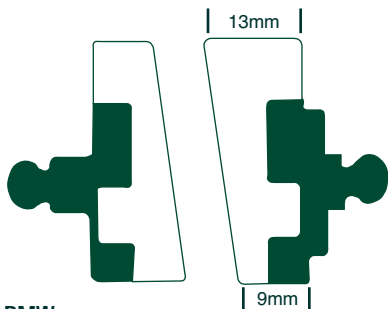

MATERIAL AVAILABILITY AND PART NO.

STD	OPTIONS			
FA	HH	R	MXS	EPFA
FA021	-	FA021R	-	-

Equivalents OE

Competitor X Ref

Dunlop	Ferodo	SBS	Vesrah	2HR W0045 00	5V6 W0045 01
-	-	576	VD234	5V6 W0045 00	

FA022 71.8 x 35mm