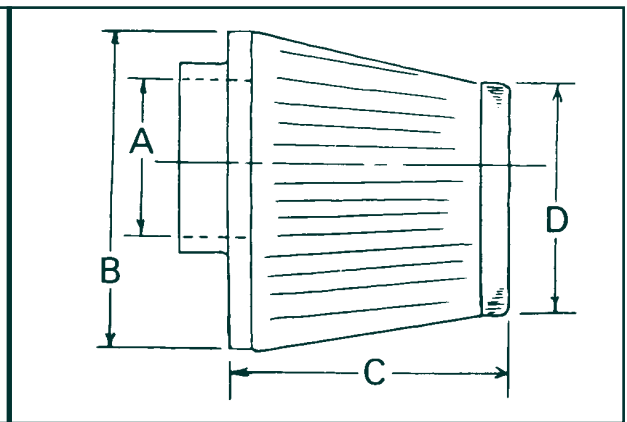

DIMENSION CHART

CONICAL TYPES					PARALLEL TYPES				
FILTER No.	A	B	C	D	FILTER No.	A	B	C	D
RC79	35	63	58	51	RC17	40	89	38	89
RC106	48	76	76	51	RC34	44	114	38	114
RC107	43	76	70	51	RU99	(Special Norton Filter)			
RC120	52.5	89	102	51	OVAL TYPES				
RC125	57	86	95	51					
RC135	55	88	104	88	RC059	43	112	70	75
RC234	55	76	70	51	RC069	50	112	70	75
RC311	28	57	57	51	RC84	40	72	51	51
RC312	51	73	63	51	RC098	55	112	70	75
RC313	43	76	60	51