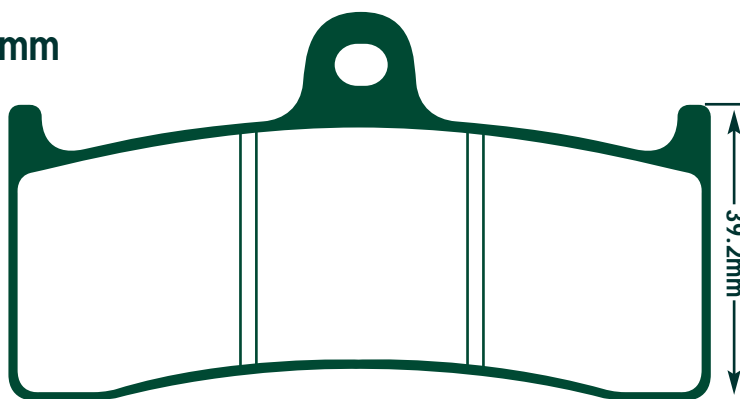

Equivalents OE #

43082 1181

800094024

80009870

Competitor X Ref

Dunlop	Ferodo	SBS	Vesrah
-	-	-	-

MATERIAL AVAILABILITY AND PART NO.				
STD	OPTIONS			
FA	HH	R	MXS	EPFA
FA424	FA424HH	-	-	EPFA424HH