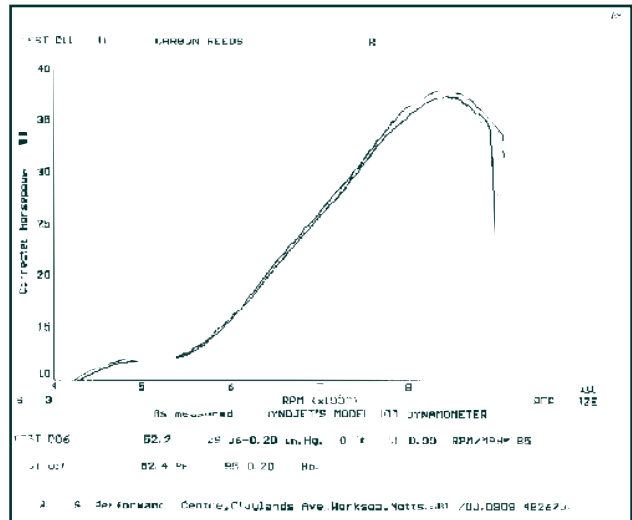

CARBON REEDS

More Torque - More Horses

All the way - Hy-Tech's new Carbon reeds out perform the, previous market best. (Test done on RD 250 LC, in 4th gear at full throttle). Thanks to Shawn Webster at R&S Performance Centre for use of his Dynojet rolling road and expertise. (R&S phone # 0909 482670)
A FULL HORSEPOWER IMPROVEMENT AT TOP END