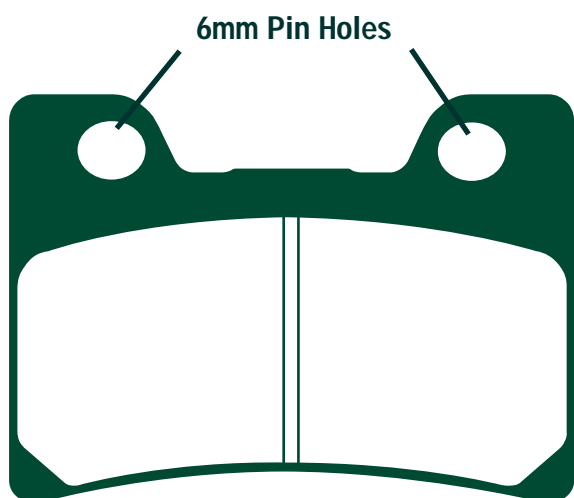

FA182 74.8 x 53.9 x 10mm

YAMAHA

FZR 1000 EX UP

91-93

F

Equivalents OE #

3GM W0045 50

Competitor X Ref

Dunlop DP415	Ferodo FDB637	SBS 665	Vesrah VD-257

MATERIAL AVAILABILITY AND PART NO.				
STD	OPTIONS			
FA	HH	R	MXS	EPFA
FA182	FA182HH	-	-	-