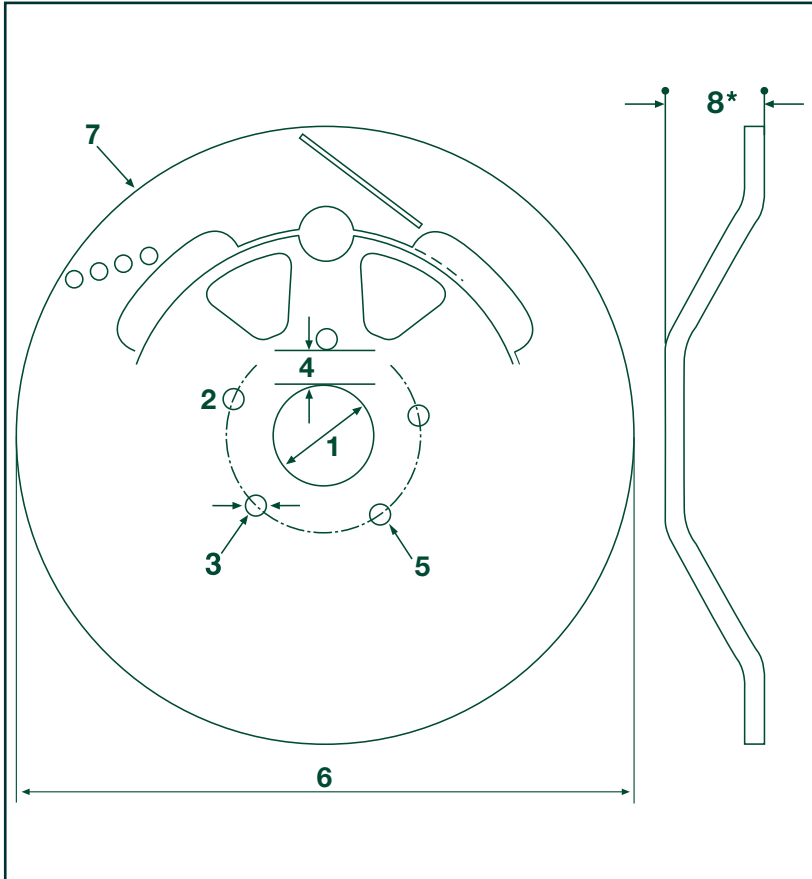

Name: _____

Phone # _____

Address: _____

Bike Details: _____

Wheel Details: _____

No of Discs needed:	FRONT LEFT	
	FRONT RIGHT	
	REAR	

• DIMENSIONS OF DISC •

1	Bore Dia in mm	
2	No Holes in Hub	
3	Dia of Hub Holes in mm	
4	To determine PCD of Holes measure wall section only. <small>(From inside bolt hole to inside carrier bore)</small>	
5	Hole type i.e. plain /countersunk /counterbored	
6	Dia of Disc in mm	
7	Thickness of Disc in mm	
8	Offset in mm	
RACE USE		
STREET USE		