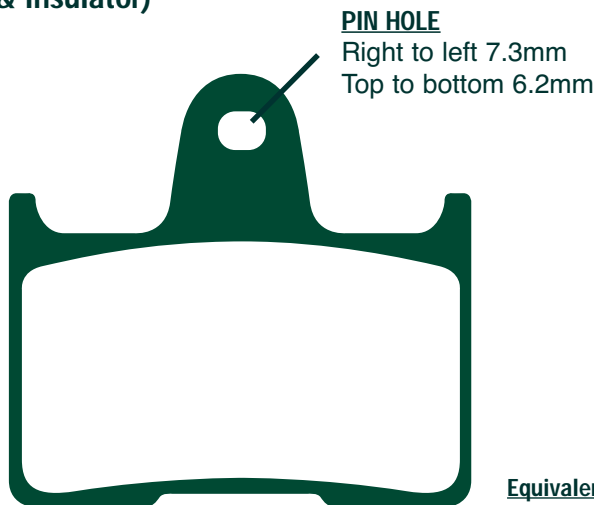

FA254 59.75 x 57 x 8.0mm

NOTE: Refit O/E shim & insulator)

HONDA

CB 400 SFX/SFY/SF1/SF2/SF3 Super Four	99-03	F
'X4' CB 1300 DCV (5C38)	97-	R
CB 1300 FW/FX/FY/F1 (SC40)	98-01	R

KAWASAKI

ZX-7RR (ZX750 N1/N2)	96-99	R
GTR 1400 (ZG 1400 A8F/A9F/CAF)	08-10	R
ZZR 1400 (ZX 1400 A6F/A7F)	06-07	R
ZZR 1400 ABS (ZX 1400 B7F)	07	R
ZZR 1400 ABS (ZX 1400 D8F/D9F/DAF)	08-10	R

MIZ/MUZ

1000 S	03-07	R
1000 SF	05-07	R
1000 SFX	07	R
1000 ST	07	R

SUZUKI

GSXR 600 K4/K5	04-05	R
GSF 650 SK5/SK6 Faired Bandit Non ABS	05-06	R
GSF 650 K5/K6 Naked Bandit Non ABS	05-06	R
GSXR 750 K4/K5	04-05	R
GSXR 1000 K1/K2/K3/K4/K5/K6	01-06	R
GSF 1200 SSK1/ZK1 (GV78A)	02	R
GSX 1400 K1/K2/K3/K4/K5/K6/K7/FE	01-07	R

Equivalents OE

43082 1182	69100 40820	69100 29810
43082 0055	69100 40840	06435 MCE 006
06435 MAZ 006	69100 18810	

Competitor X Ref

Dunlop	Ferodo	SBS	Vesrah
DP220	FDB211	715/765	VD436

MATERIAL AVAILABILITY AND PART NO.

STD	OPTIONS				
FA	HH	R	MXS	EPFA	
FA254	FA254HH	-	-	-