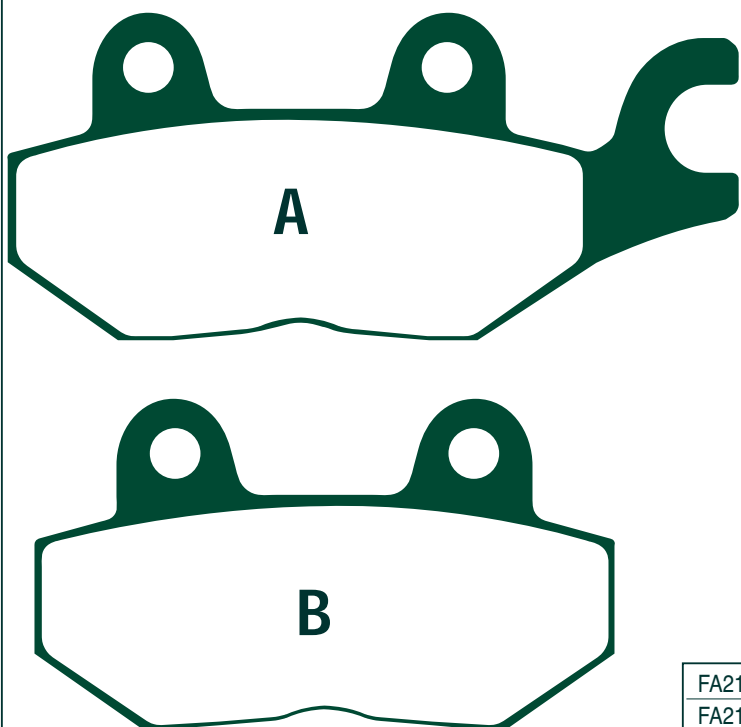

MATERIAL AVAILABILITY AND PART NO.				
STD	OPTIONS			
FA	HH	R	MXS	EPFA
FA214	FA214HH	-	-	-

MATERIAL AVAILABILITY AND PART NO.				
STD	OPTIONS			
FA	HH	R	MXS	EPFA
FA214/2	FA214/2HH	-	-	-

FA215 A. 96.7 x 42 x 7.6mm B. 77.3 x 42 x 8mm
FA215/2 A. 96.7 x 42 x 9.7mm B. 77.3 x 42 x 8mm