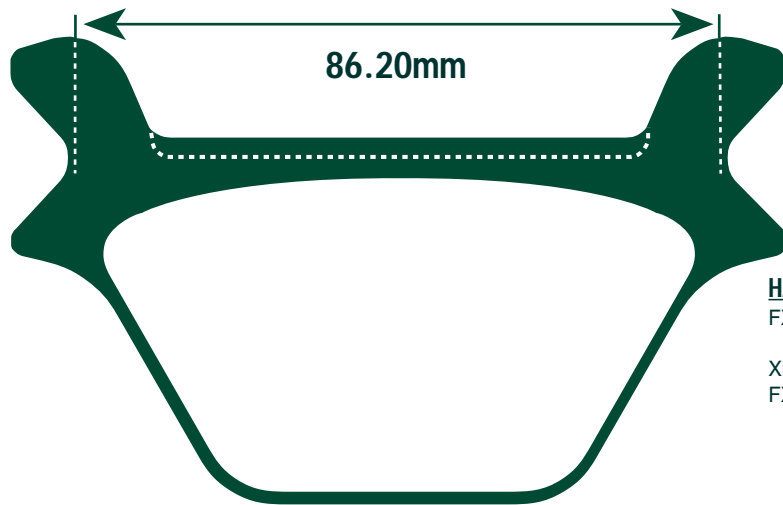

FA200 104 x 62.4 x 11.2mm

**Abutment Shims
(2 per set)**

HARLEY DAVIDSON

FXST/FXSTB/FXSTC/FXSTS/FLST/
FLSTC/FLSTF/FLSTS/FLSTN Late 87-99 R
XL/XLH/XLCH/XLS/XLX Late 87-99 R
FXD/FXDL/FXDWG/FXR/FXRS/FXRT
/FXRD/FXLR Late 87-99 R

Equivalents OE #

44209 87B	44209 87C	44213 87

Competitor X Ref

Dunlop	Ferodo	SBS	Vesrah
DP905	FDB521/2001	669	VD-923

MATERIAL AVAILABILITY AND PART NO.				
STD	OPTIONS			
FA	HH	R	MXS	EPFA
FA200	FA200HH	-	-	EPFA200HH