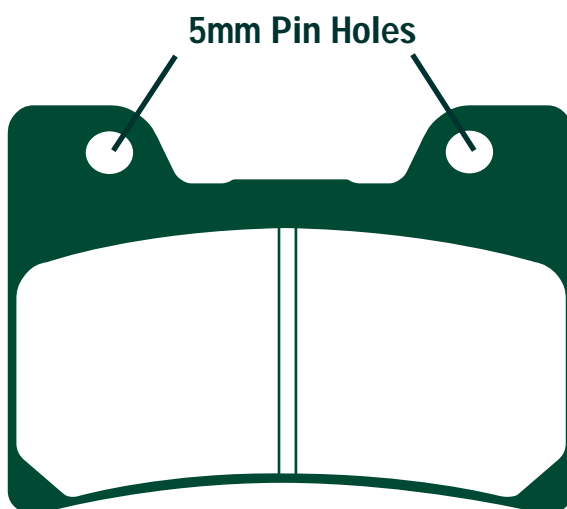

For later pad FZR 1000 92-93 with 6mm pin holes use FA182

Equivalents OE

3GM W0045 00	3GM W0045 11
3GM W0045 01	

Competitor X Ref

Dunlop DP410	Ferodo FDB666	SBS 645	Vesrah VD-251

MATERIAL AVAILABILITY AND PART NO.

STD	OPTIONS			
FA	HH	R	MXS	EPFA
FA160	FA160HH	-	-	-

FA161 52.6 x 52.7 x 8mm

KAWASAKI

Z 250 A1/A2/A3

78-81

R

ZXR 400 (L1-L9)

91-03

R

ZXR 400 H1/H2

89-90

R

ZXR 400 J1/J2

89-90

R

ZXR 400 R (ZX 400 M1-M4)

91-94

R

ZXR 750 H1/H2/J1/J2/K1/K2/L1/L2L3/M1/M2

89-95

R

ZX-7R (ZX 750 P1/P2/P3/P4/P5/P6/P7)

96-03

R

ZZR 1100 D1-D9

93-01

R

ZRX 1100 (ZR 1100 C1/C2/C3/C4)

97-00

R

ZX12R (ZX 1200 A1/A2/B1/B2)

00-03

R

ZRX 1200 R(A1/A2/A3/A4/A5/A6F)

01-08

R

ZRX 1200 5 (B1-B3)

01-04

R

ZZR 1200 C1H/C2H

02-04

R

ZX 12R (ZX 1200 B3/B4/B6F)

04-06

R