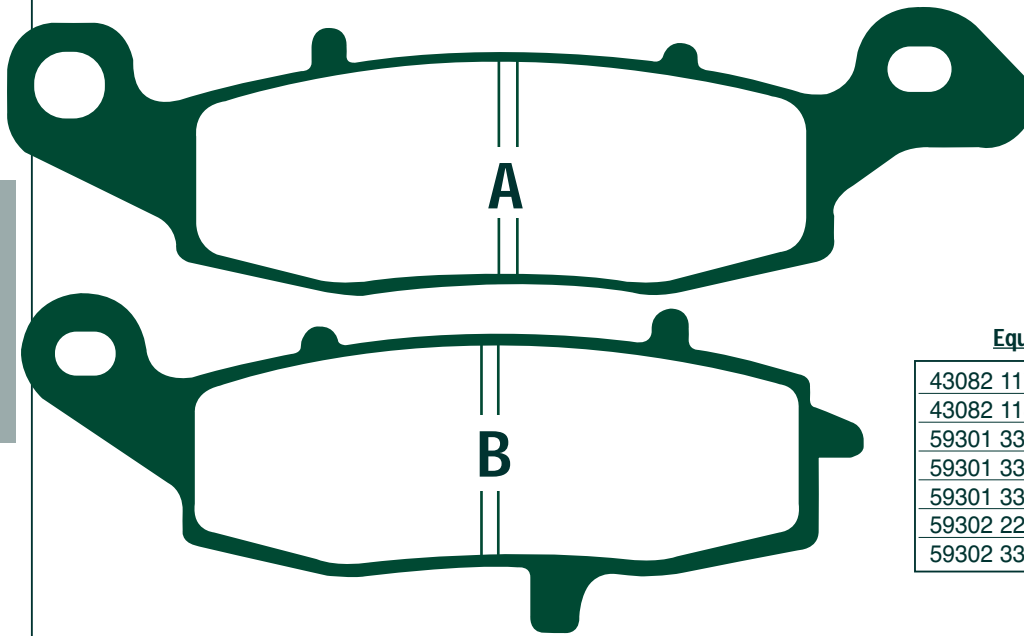

FA229 A. 133.5 x 36.8 x 8.4mm B. 109.6 x 44.4 x 8.5mm

Equivalents OE

43082 1177	43082 1223
43082 1187	43082 1234
59301 33820	43082 1244
59301 33830	43082 1282
59301 33840	43082 S019
59302 22850	59302 33830
59302 33810	

KAWASAKI

ZR-X 400 E3 (ZR 400 E3)	96	F(left)
ER-5 ER 500 C1-C5P	01-07	F
ER-6F (EX 650 A6F/A7F/A8F/C9F/CAF)	06-10	F(left)
ER-6F (EX 650 B6F/B7F/B8F/D9F/DAF) ABS	06-10	F(left)
ER-6N (ER 650 A6F/A7F/A8F/C9F/CAF)	06-10	F(left)
ER-6N (ER 650 B6F/B7F/B8F/D9F/DAF)	06-10	F(left)
KLE 650 A7F/A8F/A9F/CAF Versys	07-10	F(left)
KLE 650 B7F/B8F/B9F/DAF Versys ABS	07-10	F(left)
KLR 650 C1-C10	95-04	F
ZR 750 D1 "Zephyr"	96-	F(left)
ZR-7 (ZR 750 F1/F3/F5)	99-04	F(left)
ZR-7S (ZR 750 H1/H2)	01-04	F(left)
Z 750 (ZR 750 J1/J2)	04-05	F(left)
Z 750 S (ZR 750 K1/K6F)	05-07	F(left)
VN 800 C1/C2/E1/E2/E3 "Drifter"	99-04	F
VN 800 B1-B10/B6F "Classic"	96-06	F
VN 900 A6F Classic	06	F
VN 900 B7F/B8F/B9F/BAF Classic (Spoke wheel)	07-10	F
VN 900 C7F/C8F/C9F/CAF Custom (Cast wheel)	07-10	F
KLV 1000 (LV 1000 A1H/A2H)	04-05	F(left)
GPZ 1100 E1/E2/F1	95-98	F(left)
ZR 1100 B1 "Zephyr"	96-97	F(left)
ZR 1100 B5 (Zephyr 1100 RS)	02	F(left)
VN 1500 D1/D2/E1/E2 "Classic"	96-99	F
VN 1500 G1/G2 Classic Tourer	98-00	F(left)
VN 1500 J1/J2/R1/R2/R3 Drifter	99-04	F
VN 1500 L1/L2/L3/L4 "Nomad Fi"	00-03	F(left)
VN 1500 N1/N2/N3 Classic Fi	00-04	F
VN 1600 A1/A2/A3/A6F	03-08	F(left)
VN 1600 D1H/D6F Classic Tourer	05-08	F(left)
VN 1700 C9F Classic Tourer	09	F(left)
VN 1700 E9F Classic	09	F(left)
VN 1700 DAF Classic Tourer ABS	10	F(left)
VN 1700 FAF Classic ABS	10	F(left)

SUZUKI

GSF 250 VS/S Bandit	97	F
TU 250 GY/GBK1 Grass Tracker/Big Boy NJ47A-117/123)	00-01	F
GSX 600 FW/FX/FY/FK1/FK2/FK3 /FK4/FK5/FK6	98-06	F(left)
GSF 600 Y/SY/K1/SK1/K2/SK2/K3/SK3 K4/SK4 Bandit	00-04	F(left)
DL 650 K4/K5/K6/K7/K8/K9X V-Strom	04-10	F(left)
DL 650 AK7/AK8/AK9/GTAK9 VStrom ABS	07-10	F(left)
DL 650 AK9GT V-Strom Traveller	09-10	F(left)
GSF 650 SK5/SK6 Faired Bandit Non ABS	05-06	F(left)
GSF 650 K5/K6 Naked Bandit Non ABS	05-06	F(left)
GSF 650 AK5/AK6 Naked Bandit - ABS	05-06	F(left)
GSF 650 SAK5/SAK6 Faired Bandit - ABS	05-06	F(left)
SFV 650 K9/L0 Gladius	09-10	F(left)
SV 650 K3/K4/K5/K6/K7/K8/K9/L0 Naked Non ABS	03-10	F(left)
SV 650 AK7/AK8/AK9/AL0 Naked ABS	07-10	F(left)
SV 650 SAK7/SAK8/SAK9/SAL0	07-10	F(left)
SV 650 SK3/SK4/SK5/SK6/SK7/SK8/SK9/SL0 Top Fairing Non ABS	03-10	F(left)
SV 650 X/Y/K1/K2 Naked - Non ABS	99-02	F(left)
SV 650 SX/SY/SK1/SK2 Top Fairing - Non ABS	99-02	F(left)
GSX 750 FW/FX/FY/FK1/FK2/FK3/FK4/FK5/FK6	98-06	F(left)
GSX 750 W/X/Y	98-03	F(left)
DL 1000 K2/K3/K4/K5/K6/K7/K8/K9 V-Strom	02-09	F(left)
M 1500 (VZ 1500 K9/L0 Intruder)	09-10	F(left)
VL 1500 K2/K3	02-03	F(left)
VL 1500 K5/K6/K7/K8 (C1500 Intruder)	05-08	F(left)

Competitor X Ref

Dunlop	Ferodo	SBS	Vesrah
DP322	FDB2048	705	VD-435

MATERIAL AVAILABILITY AND PART NO.

STD	OPTIONS			
FA	HH	R	MXS	EPFA
FA229	FA229HH	-	-	EPFA229HH