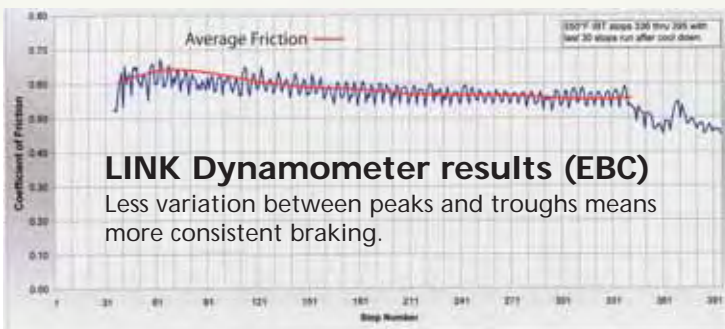

The Dyno Test Results

Available Part Numbers:

Set No.	Set No.
EPFA16HH	EPFA335HH
EPFA94HH	EPFA345HH
EPFA95HH	EPFA346HH
EPFA129HH	EPFA347HH
EPFA131HH	EPFA367HH
EPFA145HH	EPFA368HH
EPFA158HH	EPFA369/4HH
EPFA175HH	EPFA379HH
EPFA181HH	EPFA380HH
EPFA185HH	EPFA381HH
EPFA187HH	EPFA387HH
EPFA188HH	EPFA388HH
EPFA197HH	EPFA390HH
EPFA200HH	EPFA400HH
EPFA208HH	EPFA405HH
EPFA218HH	EPFA406HH
EPFA218/2HH	EPFA407HH
EPFA226HH	EPFA409HH
EPFA229HH	EPFA417/4HH
EPFA231HH	EPFA424HH
EPFA239HH	EPFA433/4HH
EPFA244HH	EPFA434HH
EPFA249HH	EPFA435/4HH
EPFA252HH	EPFA442/4HH
EPFA261HH	EPFA447HH
EPFA263HH	EPFA450HH
EPFA265HH	EPFA454/4HH
EPFA294HH	EPFA457HH
EPFA295HH	EPFA458HH
EPFA296HH	EPFA491HH
EPFA322/4HH	

For pad fitment information, please see the pad buyers guide.