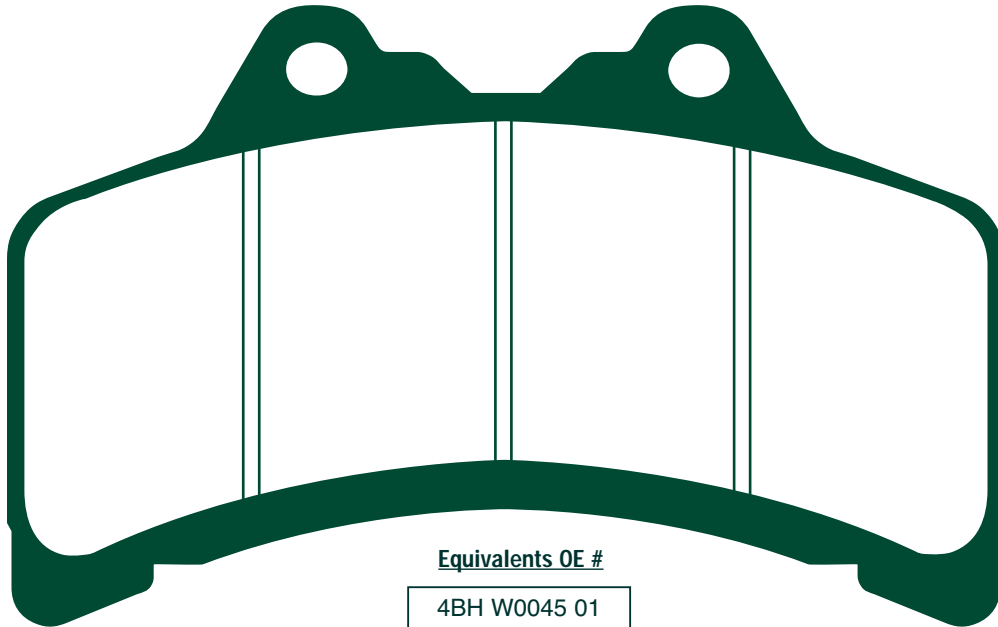

FA191 131.9 x 80 x 9.5mm

YAMAHA
GTS 1000

93-99

F

Equivalents OE #

4BH W0045 01

Competitor X Ref

Dunlop	Ferodo	SBS	Vesrah
-	FDB865	682	VD-259

MATERIAL AVAILABILITY AND PART NO.				
STD	OPTIONS			
FA	HH	R	MXS	EPFA
FA191	-	-	-	-