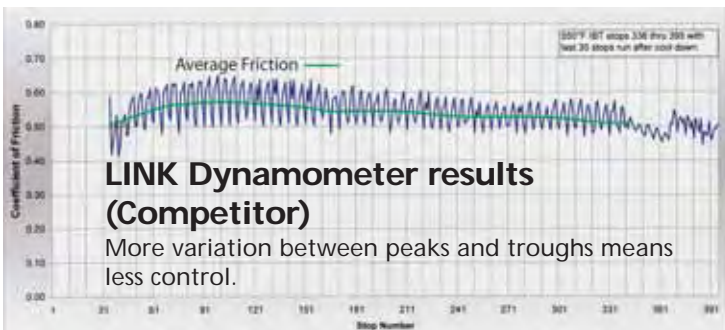

The Dyno Test Results

Available Part Numbers:

Set No.	Set No.
EPFA16HH	EPFA335HH
EPFA94HH	EPFA345HH
EPFA95HH	EPFA346HH
EPFA129HH	EPFA347HH
EPFA131HH	EPFA367HH
EPFA145HH	EPFA368HH
EPFA158HH	EPFA369/4HH
EPFA175HH	EPFA379HH
EPFA181HH	EPFA380HH
EPFA185HH	EPFA381HH
EPFA187HH	EPFA387HH
EPFA188HH	EPFA388HH
EPFA197HH	EPFA390HH
EPFA200HH	EPFA400HH
EPFA208HH	EPFA405HH
EPFA218HH	EPFA406HH
EPFA218/2HH	EPFA407HH
EPFA226HH	EPFA409HH
EPFA229HH	EPFA417/4HH
EPFA231HH	EPFA424HH
EPFA239HH	EPFA433/4HH
EPFA244HH	EPFA434HH
EPFA249HH	EPFA435/4HH
EPFA252HH	EPFA442/4HH
EPFA261HH	EPFA447HH
EPFA263HH	EPFA450HH
EPFA265HH	EPFA454/4HH
EPFA294HH	EPFA457HH
EPFA295HH	EPFA458HH
EPFA296HH	EPFA491HH
EPFA322/4HH	

For pad fitment information, please see the pad buyers guide.