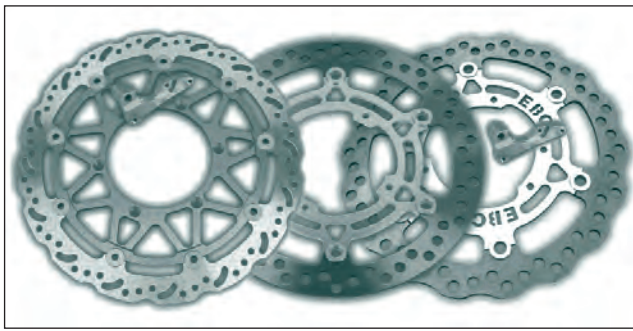

OVERSIZE DISC CONVERSIONS

280mm or 320mm discs constructed with forged alloy centre hub for weight reduction and tough billet steel 4mm thickness brake rotor for maximum stopping power. These rotor rings have extra weight reducing scraper holes and are riveted together with a nine button sturdy rivet system.