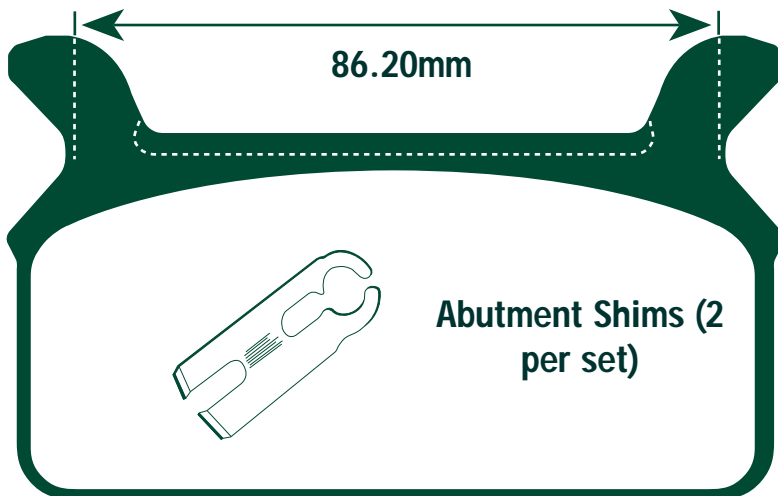

FA201 104 x 62.4 x 11.4mm

HARLEY DAVIDSON

FLT/FLHT/FLHTCI 86-99 R
FLHR/FLHRCI 94-99 R

Equivalents OE #

43957 86	43957 86B
43957 86A	43957 86D

Competitor X Ref

Dunlop	Ferodo	SBS	Vesrah
DP904	FDB485	668	VD-922

**Abutment Shims (2
per set)**

MATERIAL AVAILABILITY AND PART NO.				
STD	OPTIONS			
FA	HH	R	MXS	EPFA
FA201	FA201HH	-	-	-