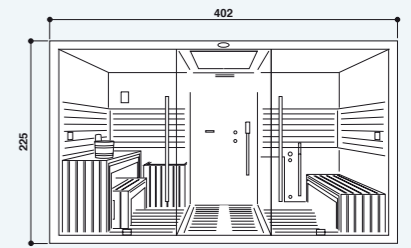

Single version · Versione unica
Version unique · Einzige Version

SASHA

COMBINATIONS · COMBINAZIONI · COMBINAISONS · KOMBINATIONEN

	Sauna LH + Shower + Hammam RH - Silk-screen printed glass panels - Easy access door (L 90 cm) Sauna SX + Doccia + Hammam DX - Cristalli serigrafati - Porta ad accesso facilitato (L 90 cm) Sauna GCH + Douche + Hammam DRT - Verres sérigraphiés - Porte accès aisé (L 90 cm) Sauna L + Dusche + Hammam R - Gläser mit Siebdruck - Tür mit erleichtertem Zugang (L 90 cm)	White Bianco Blanc Weiß	96S0-0015-5 € 48.933
	Sauna LH + Shower + Hammam RH - Silk-screen printed glass panels Sauna SX + Doccia + Hammam DX - Cristalli serigrafati Sauna GCH + Douche + Hammam DRT - Verres sérigraphiés Sauna L + Dusche + Hammam R - Gläser mit Siebdruck	Black Nero Noir Schwarz	96S0-0015-2 € 48.933
	Sauna LH + Shower + Hammam RH - Easy access door Sauna SX + Doccia + Hammam DX - Porta ad accesso facilitato Sauna GCH + Douche + Hammam DRT - Porte accès aisé Sauna L + Dusche + Hammam R - Tür mit erleichtertem Zugang	White Bianco Blanc Weiß	96S0-0012-3 € 48.933
	Sauna LH + Shower + Hammam RH Sauna SX + Doccia + Hammam DX Sauna GCH + Douche + Hammam DRT Sauna L + Dusche + Hammam R	Black Nero Noir Schwarz	96S0-0012-1 € 48.933
	Sauna LH + Shower + Hammam RH - Easy access door Sauna SX + Doccia + Hammam DX - Porta ad accesso facilitato Sauna GCH + Douche + Hammam DRT - Porte accès aisé Sauna L + Dusche + Hammam R - Tür mit erleichtertem Zugang	White Bianco Blanc Weiß	9600-0012-9 € 48.105
	Sauna LH + Shower + Hammam RH Sauna SX + Doccia + Hammam DX Sauna GCH + Douche + Hammam DRT Sauna L + Dusche + Hammam R	Black Nero Noir Schwarz	9600-0001-7 € 48.105
	Sauna LH + Shower + Hammam RH Sauna SX + Doccia + Hammam DX Sauna GCH + Douche + Hammam DRT Sauna L + Dusche + Hammam R	White Bianco Blanc Weiß	9600-0011-9 € 48.105
	Sauna LH + Shower + Hammam RH Sauna SX + Doccia + Hammam DX Sauna GCH + Douche + Hammam DRT Sauna L + Dusche + Hammam R	Black Nero Noir Schwarz	9600-0000-9 € 48.105

with silk-screen printed front and side glass panels (interior)
con cristalli serigrafati frontali e laterali (interni)
avec verres sérigraphiés frontaux et latéraux (intérieurs)
Frontale und seitliche Gläser mit Siebdruck (innen)

with transparent glass panels
con cristalli trasparenti
avec verres transparents
mit transparenten Gläsern

ACCESSORIES · ACCESSORI · ACCESSOIRES · ZUBEHÖRE