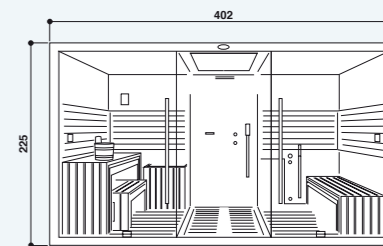

Single version · Versione unica
Version unique · Einzige Version

SASHA

COMBINATIONS · COMBINAZIONI · COMBINAISONS · KOMBINATIONEN

	Sauna LH + Hammam RH - Silk-screen printed glass panels Sauna SX + Hammam DX - Cristalli serigrafati Sauna GCH + Hammam DRT - Verres sérigraphiés Sauna L + Hammam R - Gläser mit Siebdruck	302 x 211 x 225 H cm	White Bianco Blanc Weiß	96S0-0012-2 € 38.363
			Black Nero Noir Schwarz	96S0-0012-0 € 38.363
			White Bianco Blanc Weiß	9600-0011-8 € 37.811
			Black Nero Noir Schwarz	9600-0000-8 € 37.811
	Sauna LH + Hammam RH Sauna SX + Hammam DX Sauna GCH + Hammam DRT Sauna L + Hammam R	302 x 211 x 225 H cm	White Bianco Blanc Weiß	9600-0011-8 € 37.811
			Black Nero Noir Schwarz	9600-0000-8 € 37.811
			White Bianco Blanc Weiß	9600-0011-6 € 31.842
			Black Nero Noir Schwarz	9600-0000-6 € 31.842
	Hammam LH + Shower Hammam SX + Doccia Hammam GCH + Douche Hammam L + Dusche	257 x 211 x 225 H cm	White Bianco Blanc Weiß	9600-0011-7 € 31.842
			Black Nero Noir Schwarz	9600-0000-7 € 31.842
			White Bianco Blanc Weiß	9600-0011-4 € 26.949
			Black Nero Noir Schwarz	9600-0000-4 € 26.949
	Sauna LH + Shower Sauna SX + Doccia Sauna GCH + Douche Sauna L + Dusche	257 x 211 x 225 H cm	White Bianco Blanc Weiß	9600-0011-5 € 26.949
			Black Nero Noir Schwarz	9600-0000-5 € 26.949
			White Bianco Blanc Weiß	9600-0011-1 € 16.665
			Black Nero Noir Schwarz	9600-0000-1 € 16.665
	Sauna RH + Shower Sauna DX + Doccia Sauna DRT + Douche Sauna R + Dusche	257 x 211 x 225 H cm	White Bianco Blanc Weiß	9600-0011-3 € 21.542
			Black Nero Noir Schwarz	9600-0000-3 € 21.542
			White Bianco Blanc Weiß	9600-0011-0 € 16.665
			Black Nero Noir Schwarz	9600-0000-0 € 16.665

with silk-screen printed front and side glass panels (interior)
con cristalli serigrafati frontali e laterali (interni)
avec verres sérigraphiés frontaux et latéraux (intérieurs)
Frontale und seitliche Gläser mit Siebdruck (innen)

with transparent glass panels
con cristalli trasparenti
avec verres transparents
mit transparenten Gläsern

SASHA

COMBINATIONS · COMBINAZIONI · COMBINAISONS · KOMBINATIONEN

	Hammam LH Hammam SX Hammam GCH Hammam L	152 x 211 x 225 H cm	White Bianco Blanc Weiß	9600-0011-2 € 21.542
			Black Nero Noir Schwarz	9600-0000-2 € 21.542
			White Bianco Blanc Weiß	9600-0011-3 € 21.542
			Black Nero Noir Schwarz	9600-0000-3 € 21.542
	Hammam RH Hammam DX Hammam DRT Hammam R	152 x 211 x 225 H cm	White Bianco Blanc Weiß	9600-0011-0 € 16.665
			Black Nero Noir Schwarz	9600-0000-0 € 16.665
			White Bianco Blanc Weiß	9600-0011-1 € 16.665
			Black Nero Noir Schwarz	9600-0000-1 € 16.665
	Sauna LH Sauna SX Sauna GCH Sauna L	152 x 211 x 225 H cm	White Bianco Blanc Weiß	9600-0011-2 € 21.542
			Black Nero Noir Schwarz	9600-0000-2 € 21.542
			White Bianco Blanc Weiß	9600-0011-3 € 21.542
			Black Nero Noir Schwarz	9600-0000-3 € 21.542
	Sauna RH Sauna DX Sauna DRT Sauna R	152 x 211 x 225 H cm	White Bianco Blanc Weiß	9600-0011-0 € 16.665
			Black Nero Noir Schwarz	9600-0000-0 € 16.665
			White Bianco Blanc Weiß	9600-0011-1 € 16.665
			Black Nero Noir Schwarz	9600-0000-1 € 16.665